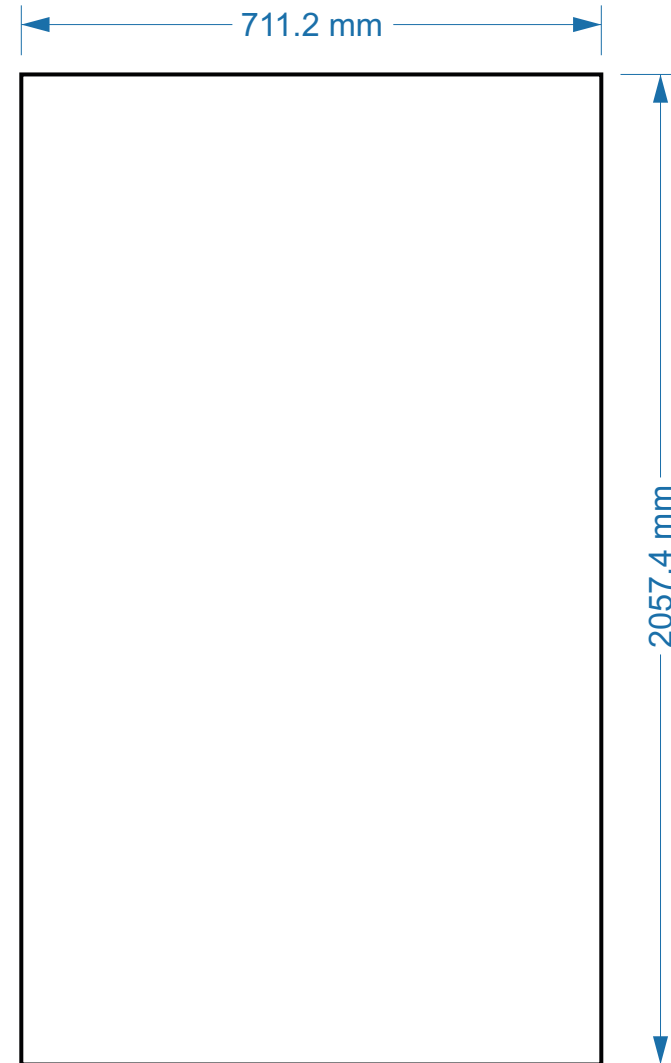

Door Design

Aluminium Door
Door: Full Cladding
Handle with Lock

Size of Area

Qty: 01