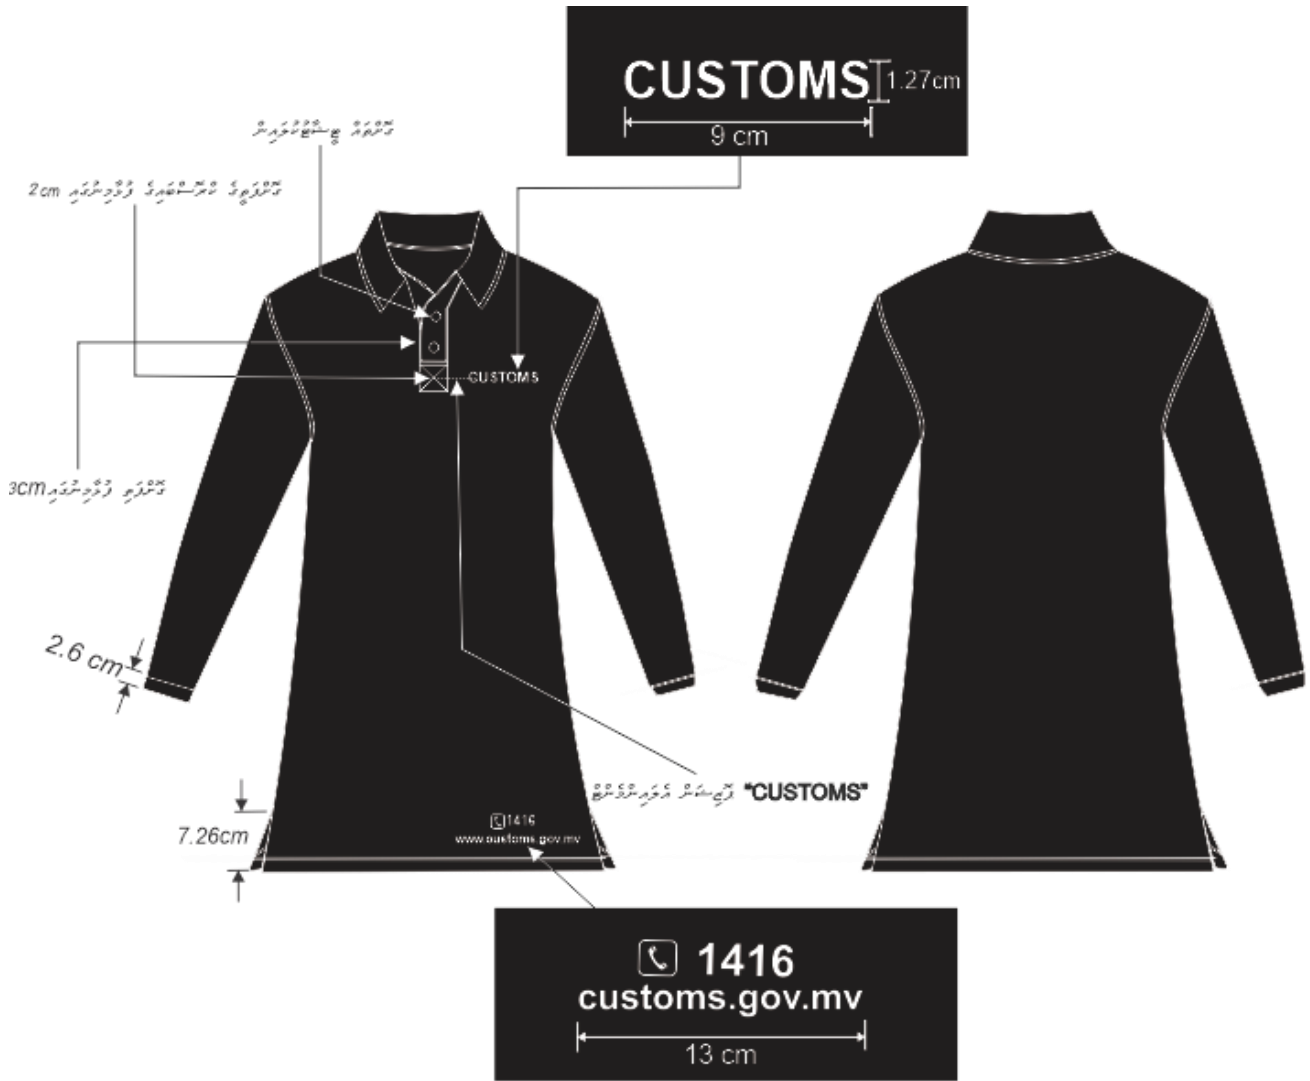

1 ބަންދު ފަންޖަރު

ފަންޖަރު ނަންބަރު 2-9-2020 - ރިޖިސްޓްރެޝަން

COLOUR CODE

Hex #000000 (Black)

Hex code is 0, 0, 0

COLOUR CODE

Hex #000000 (Black)

Hex code is 0, 0, 0

COLOUR CODE

Hex #000000 (Black)

Hex code is 0, 0, 0

جَ تَرَوُوع-2

قوسر بلسرى نرسر قوسر-2 نى سكرج سكرج

SIZE	W (Inch)	L (Inch)	SL (Inch)
XS	18.5	24	15
S	19.5	25	15.5
M	21	26	16
L	22	26.5	17.5
XL	23.5	28.5	18.5
XXL	24.5	30	19
XXXL	25.5	30.5	20