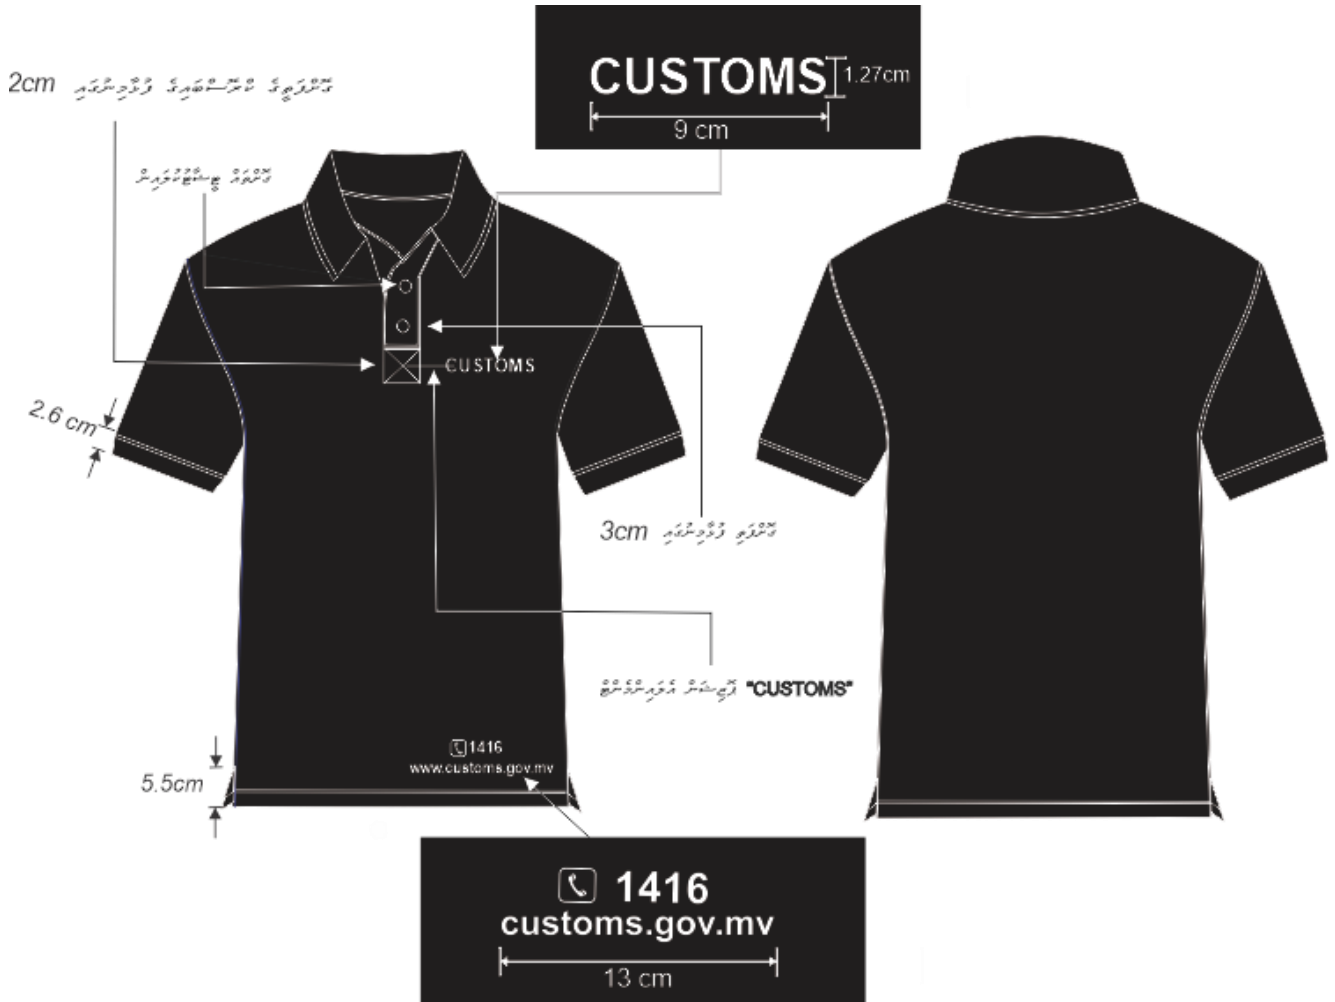

1 ބަންދު ފަންޖަރު

ފަންޖަރު ނަންބަރު 2-9-2020 - ރިޖިސްޓްރެޝަން

COLOUR CODE

Hex #000000 (Black)

Hex code is 0, 0, 0

COLOUR CODE

Hex #000000 (Black)

Hex code is 0, 0, 0

COLOUR CODE

Hex #000000 (Black)

Hex code is 0, 0, 0

جَ تَرَوُوع-2

قوسر بلسرى نرسر قوسر-2 نى سكرج سكرج

SIZE	W (Inch)	L (Inch)	SL (Inch)
XS	18.5	24	15
S	19.5	25	15.5
M	21	26	16
L	22	26.5	17.5
XL	23.5	28.5	18.5
XXL	24.5	30	19
XXXL	25.5	30.5	20