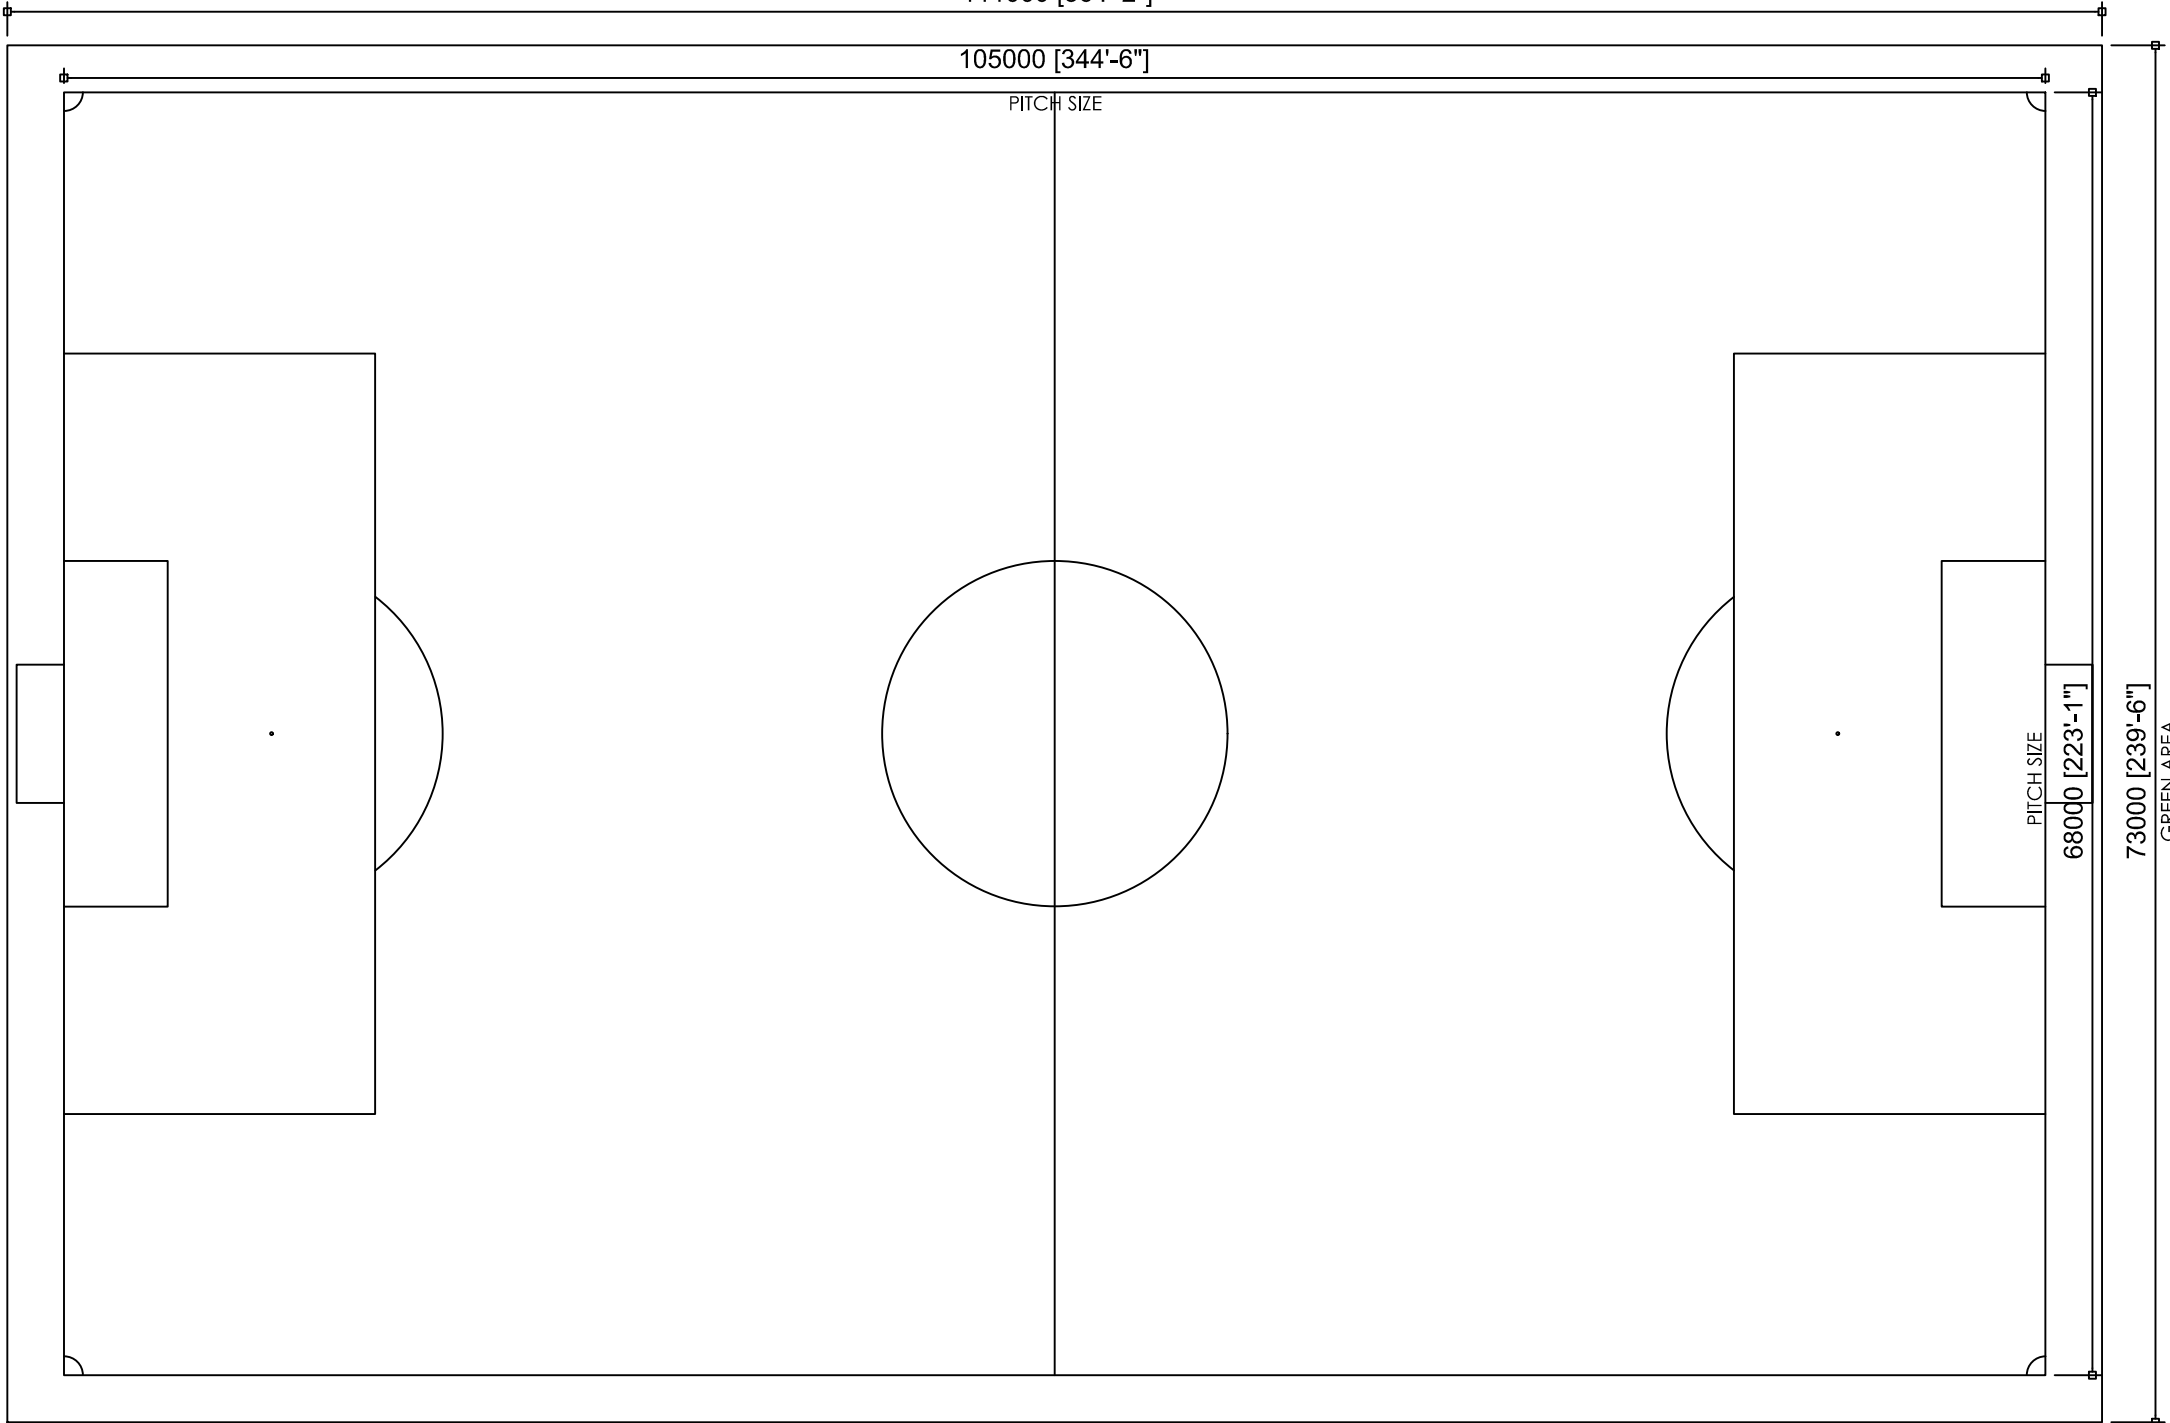

STANDARD FOOTBALL PITCH
GREEN AREA
111000 [364'-2"]

105000 [344'-6"]

PITCH SIZE

PITCH SIZE

680 [223'-1"]

7300 [239'-6"]
GREEN AREA