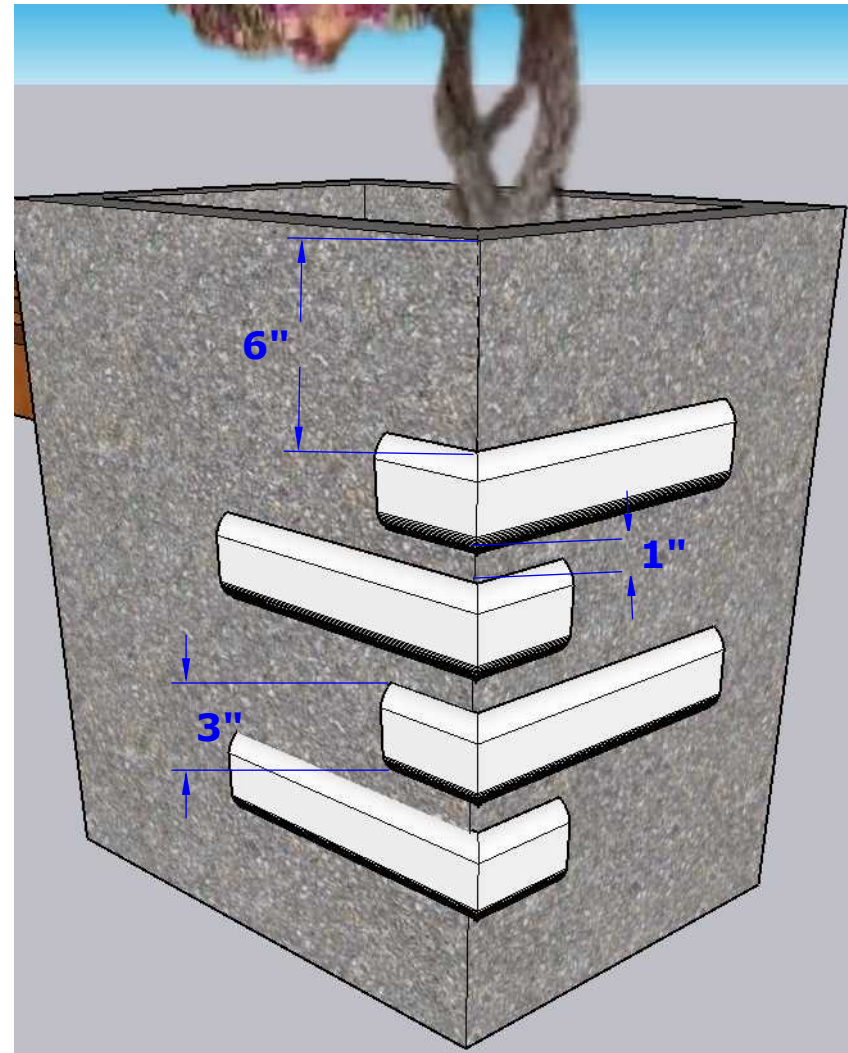

Namoona Magu Pot with Bench

Namoona Magu Pot with Bench

Namoona Magu Pot Detail

Timber Planks for the Bench

• 3"x3" Hard Wood
Treated with Timber Protective Solignum/Oil

Plante Box Decorative Design Details