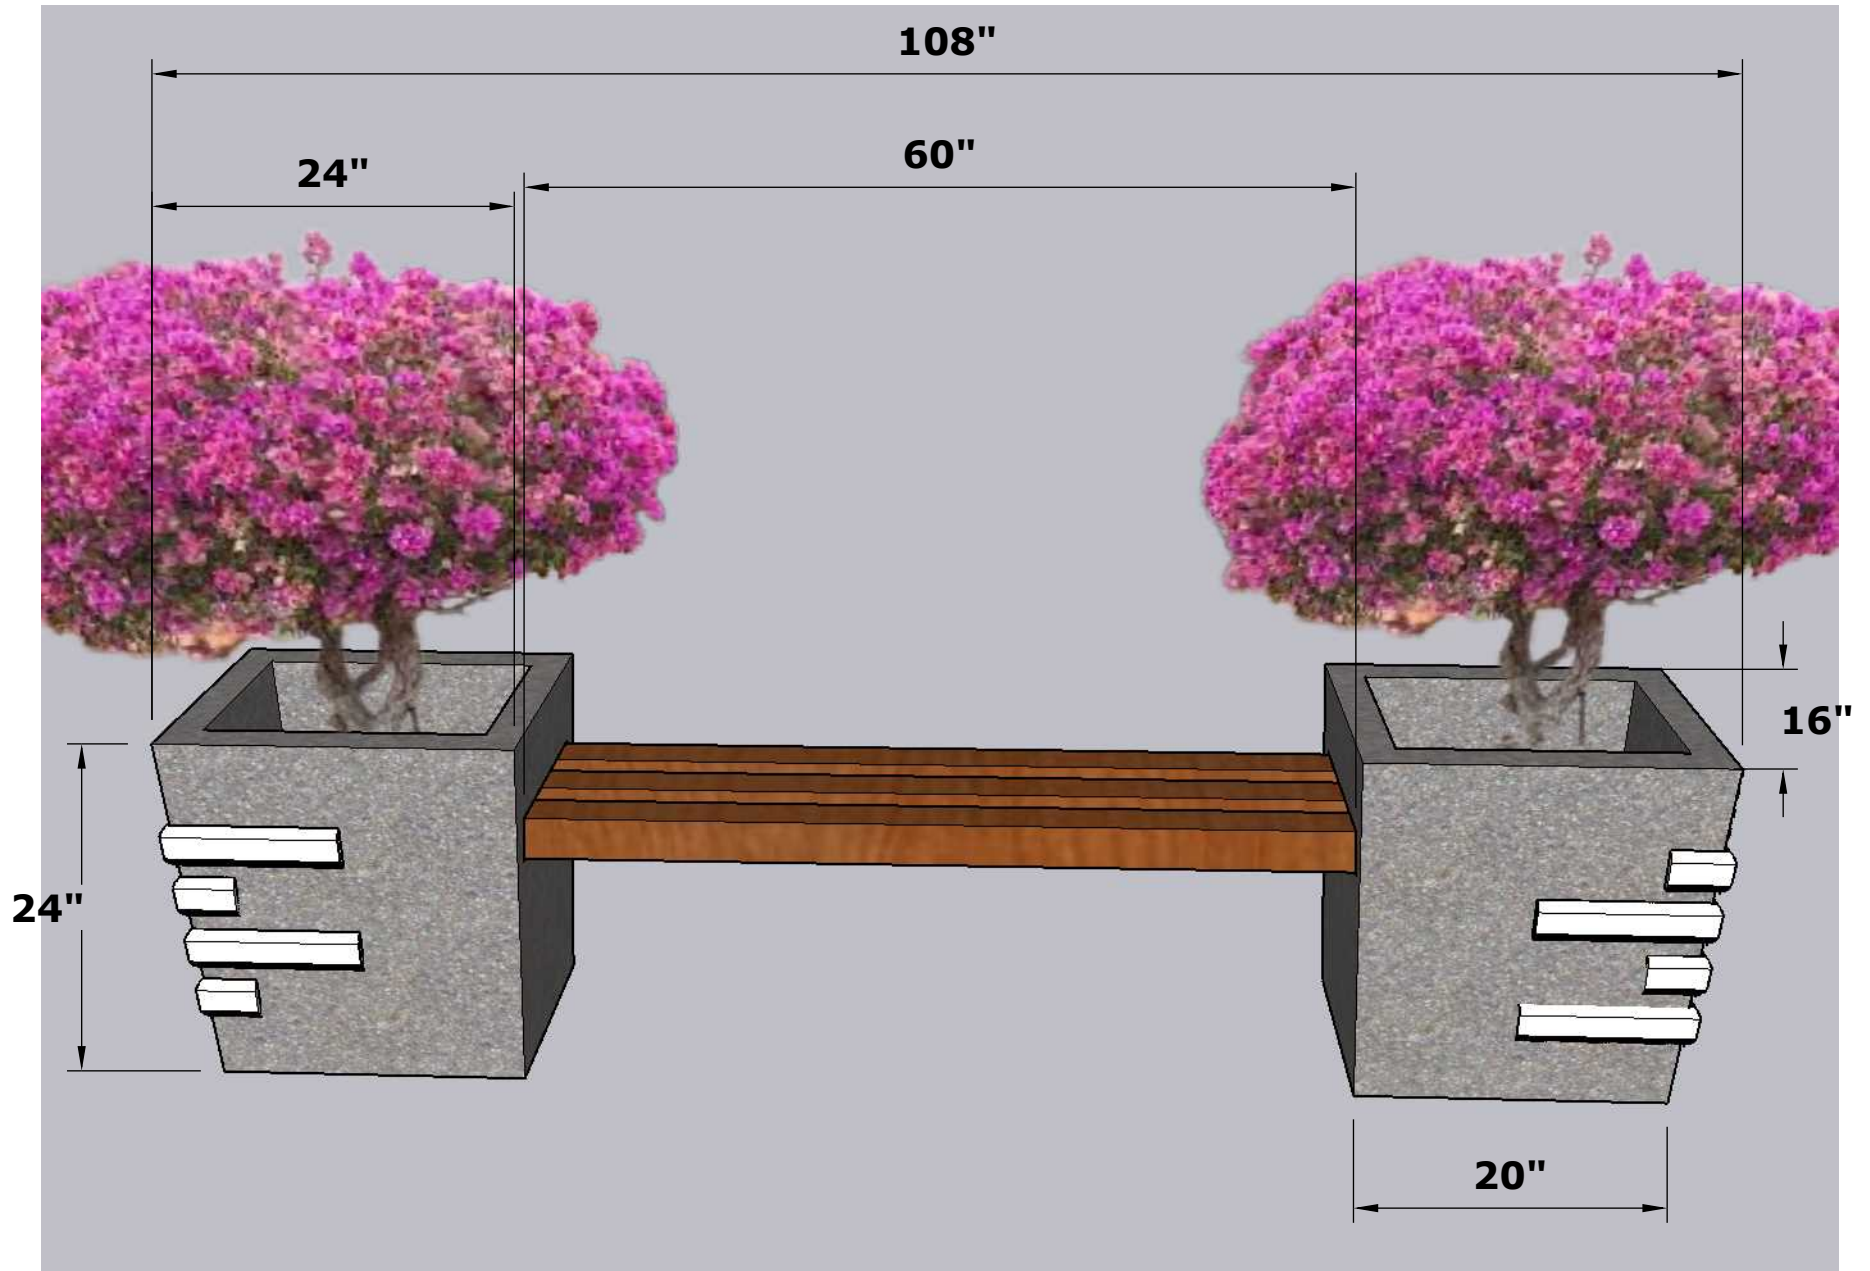

Namoona Magu Pot with Bench

Namoona Magu Pot with Bench

Namoona Magu Pot Detail

Timber Planks for the Bench

• 3"x3" Hard Wood
Treated with Timber Protective Solignum/Oil

Plante Box Decorative Design Details