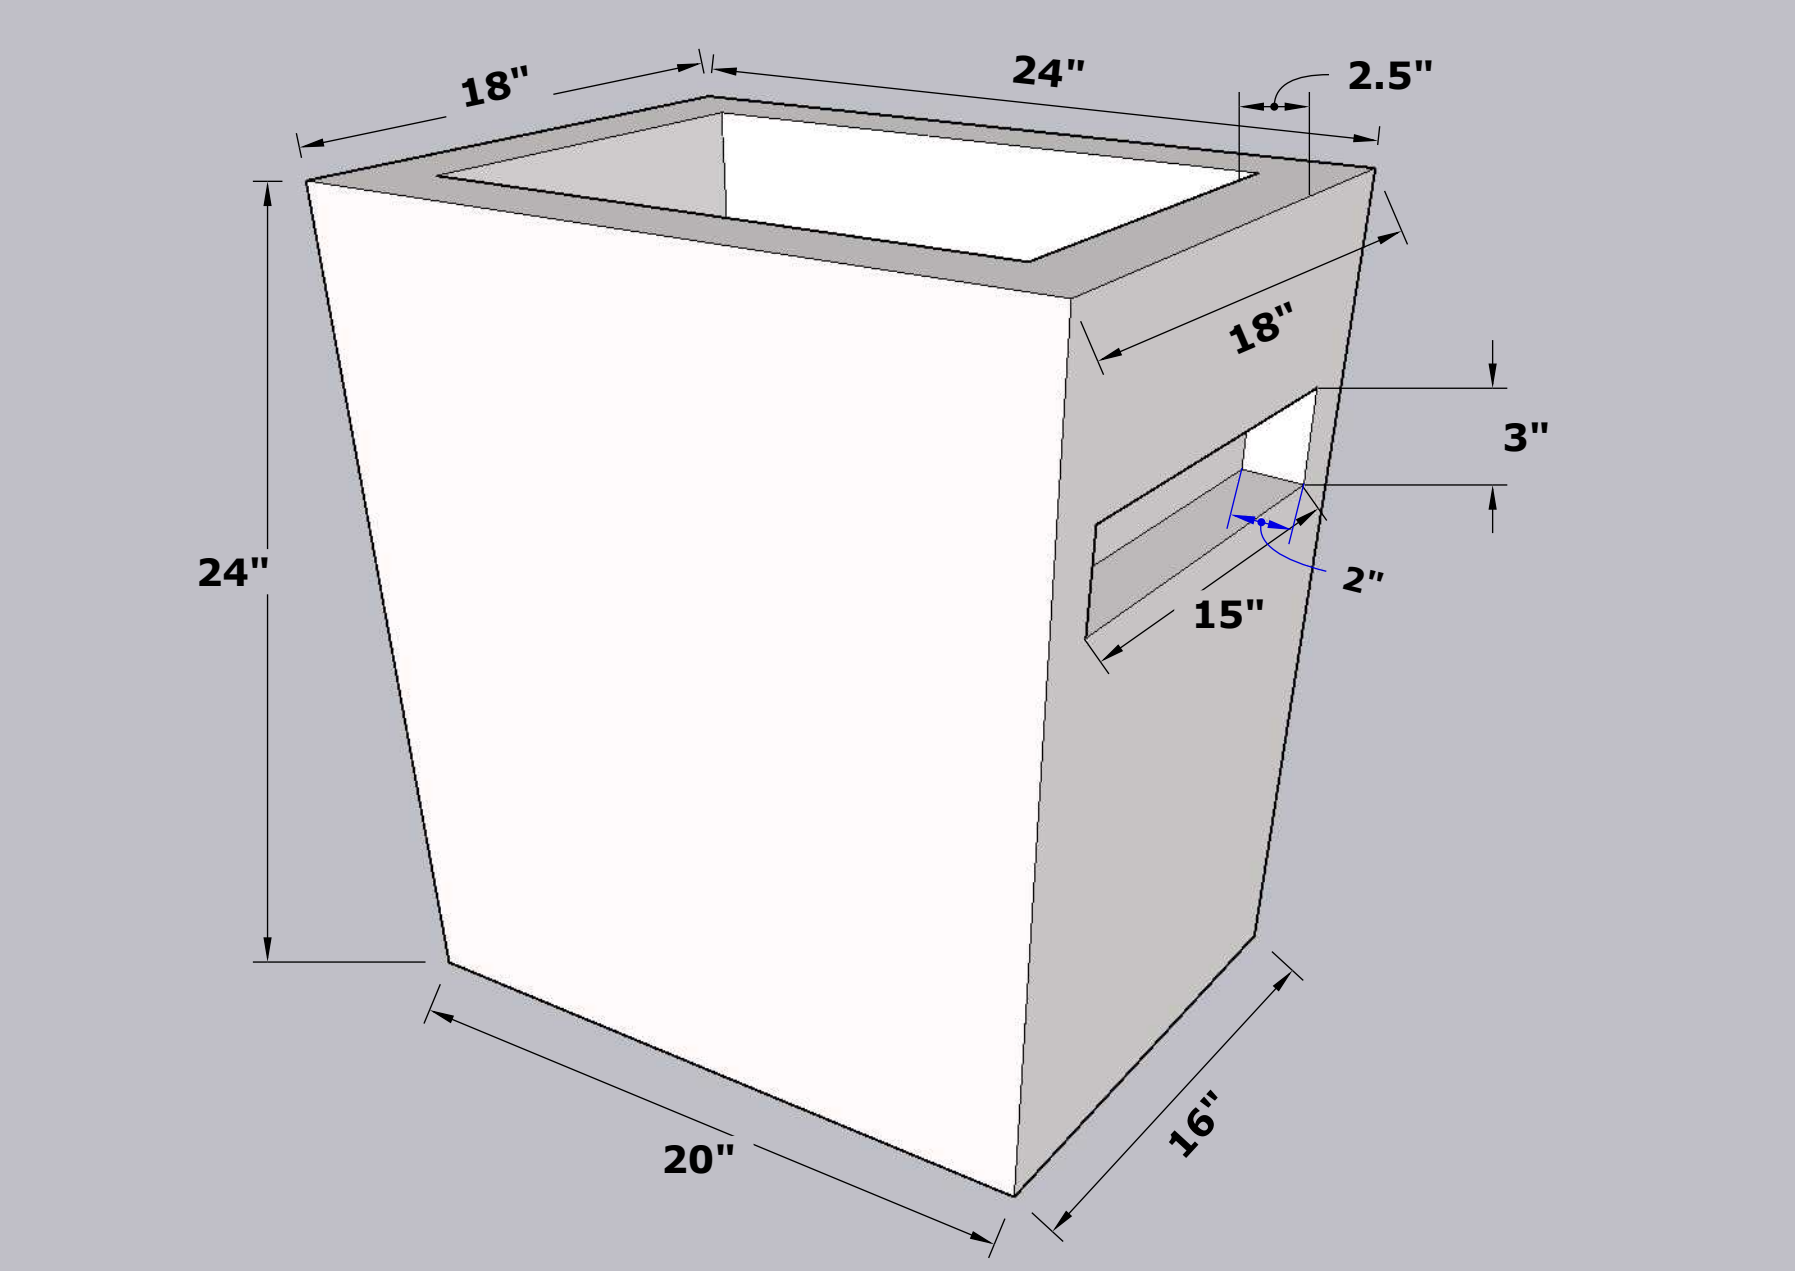

Namoona Magu Pot with Bench

Namoona Magu Pot with Bench

Namoona Magu Pot Detail

Timber Planks for the Bench

• 3"x3" Hard Wood
Treated with Timber Protective Solignum/Oil

Plante Box Decorative Design Details