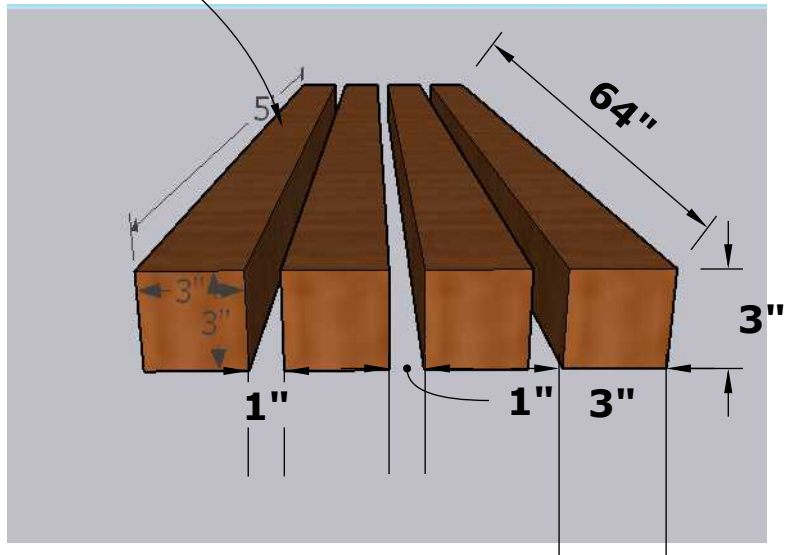

Namoona Magu Pot with Bench

Namoona Magu Pot with Bench

Namoona Magu Pot Detail

Timber Planks for the Bench

• 3"x3" Hard Wood
Treated with Timber Protective Solignum/Oil

Plante Box Decorative Design Details