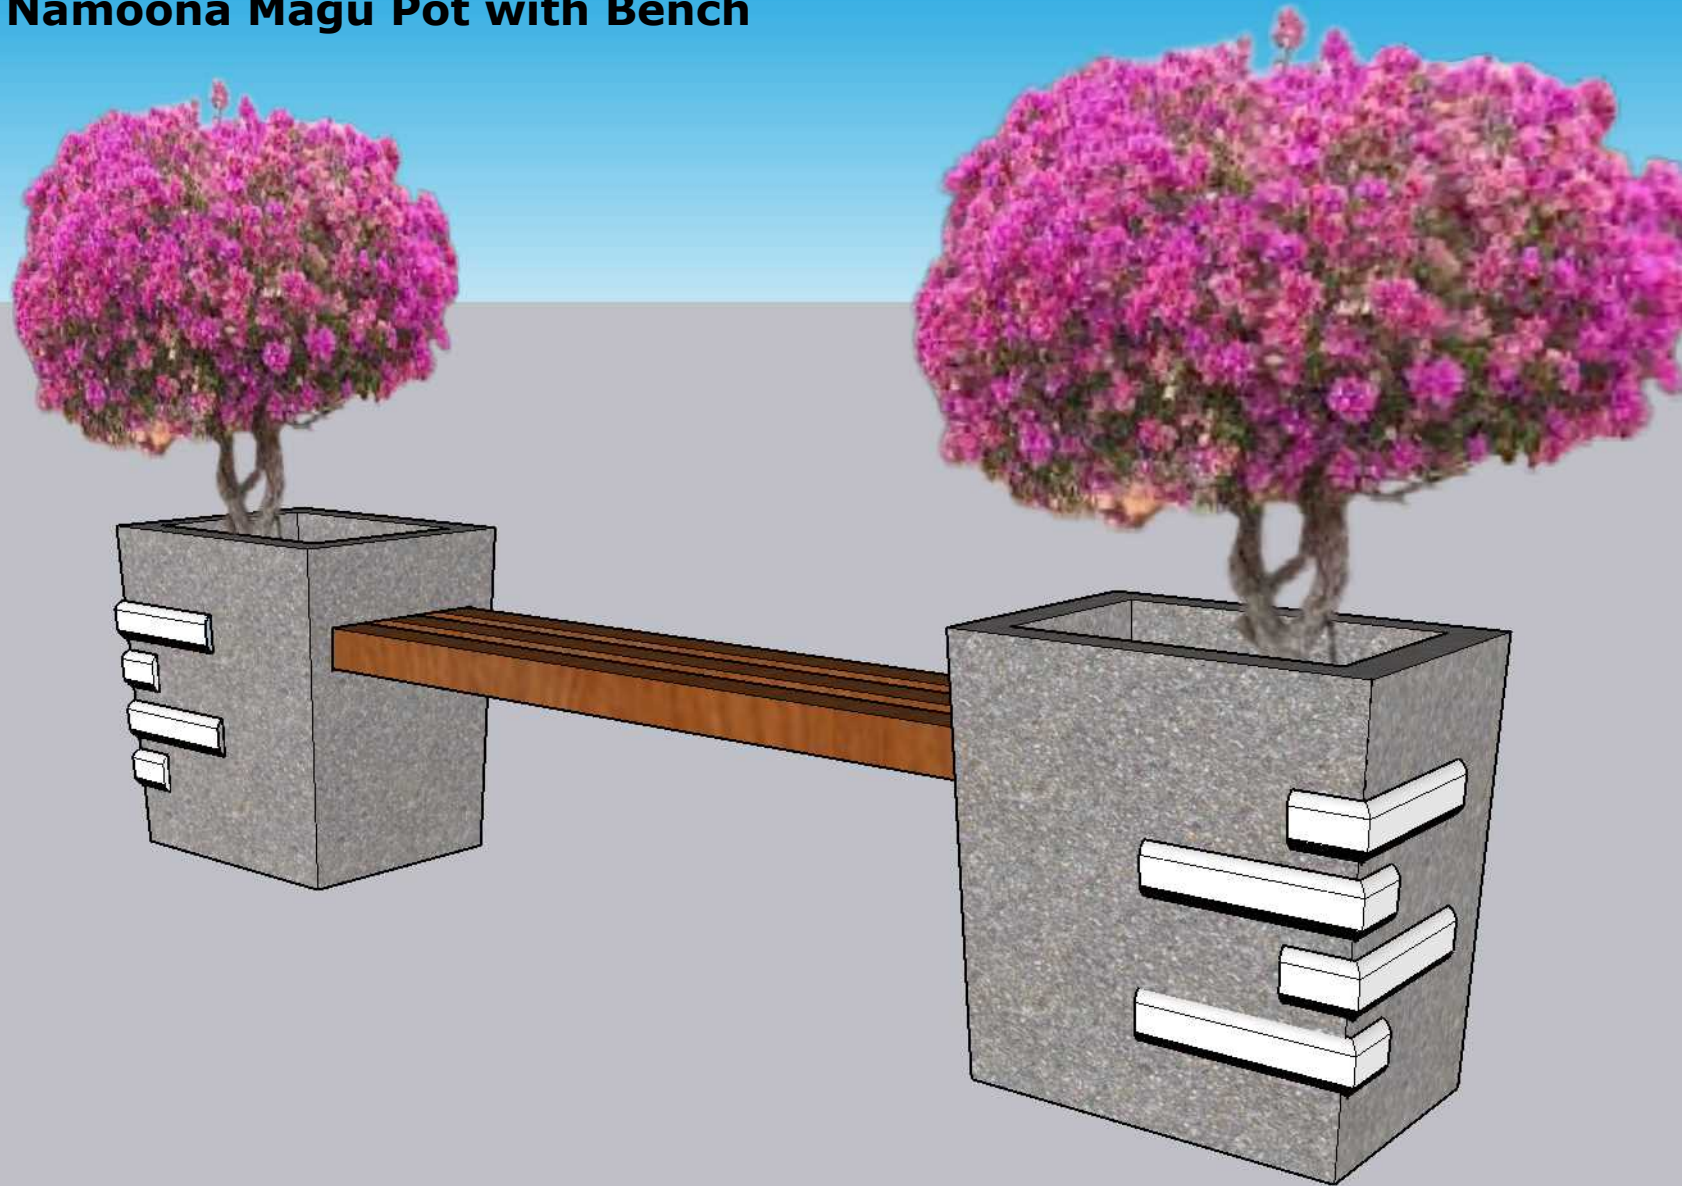

Namoona Magu Pot with Bench

Namoona Magu Pot with Bench

Namoona Magu Pot Detail

Timber Planks for the Bench

• 3"x3" Hard Wood
Treated with Timber Protective Solignum/Oil

Plante Box Decorative Design Details