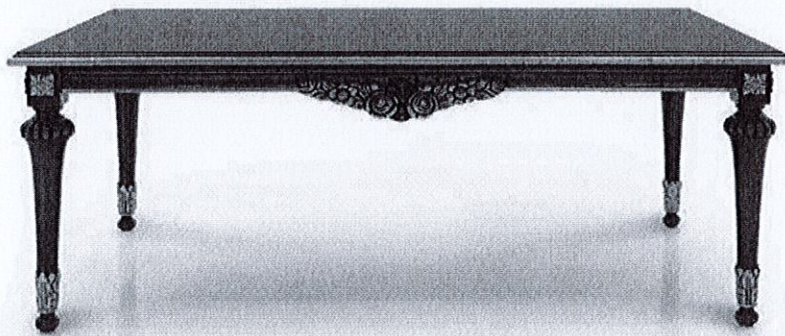

Supply ability	80000pcs per month
Delivery time	10-20days after get 30% deposit
Payment terms	30% before production, 70% before loading the container
Loading port	FOB Shenzhen OR Guangzhou port
Payment terms	T/T,WEST UNION,LC
Remark	1.Our stacking banqueting chairs are suitable for any venue 2. Custom made furniture on your request

(٢٤ ٤٧٣) 1 ٢٤