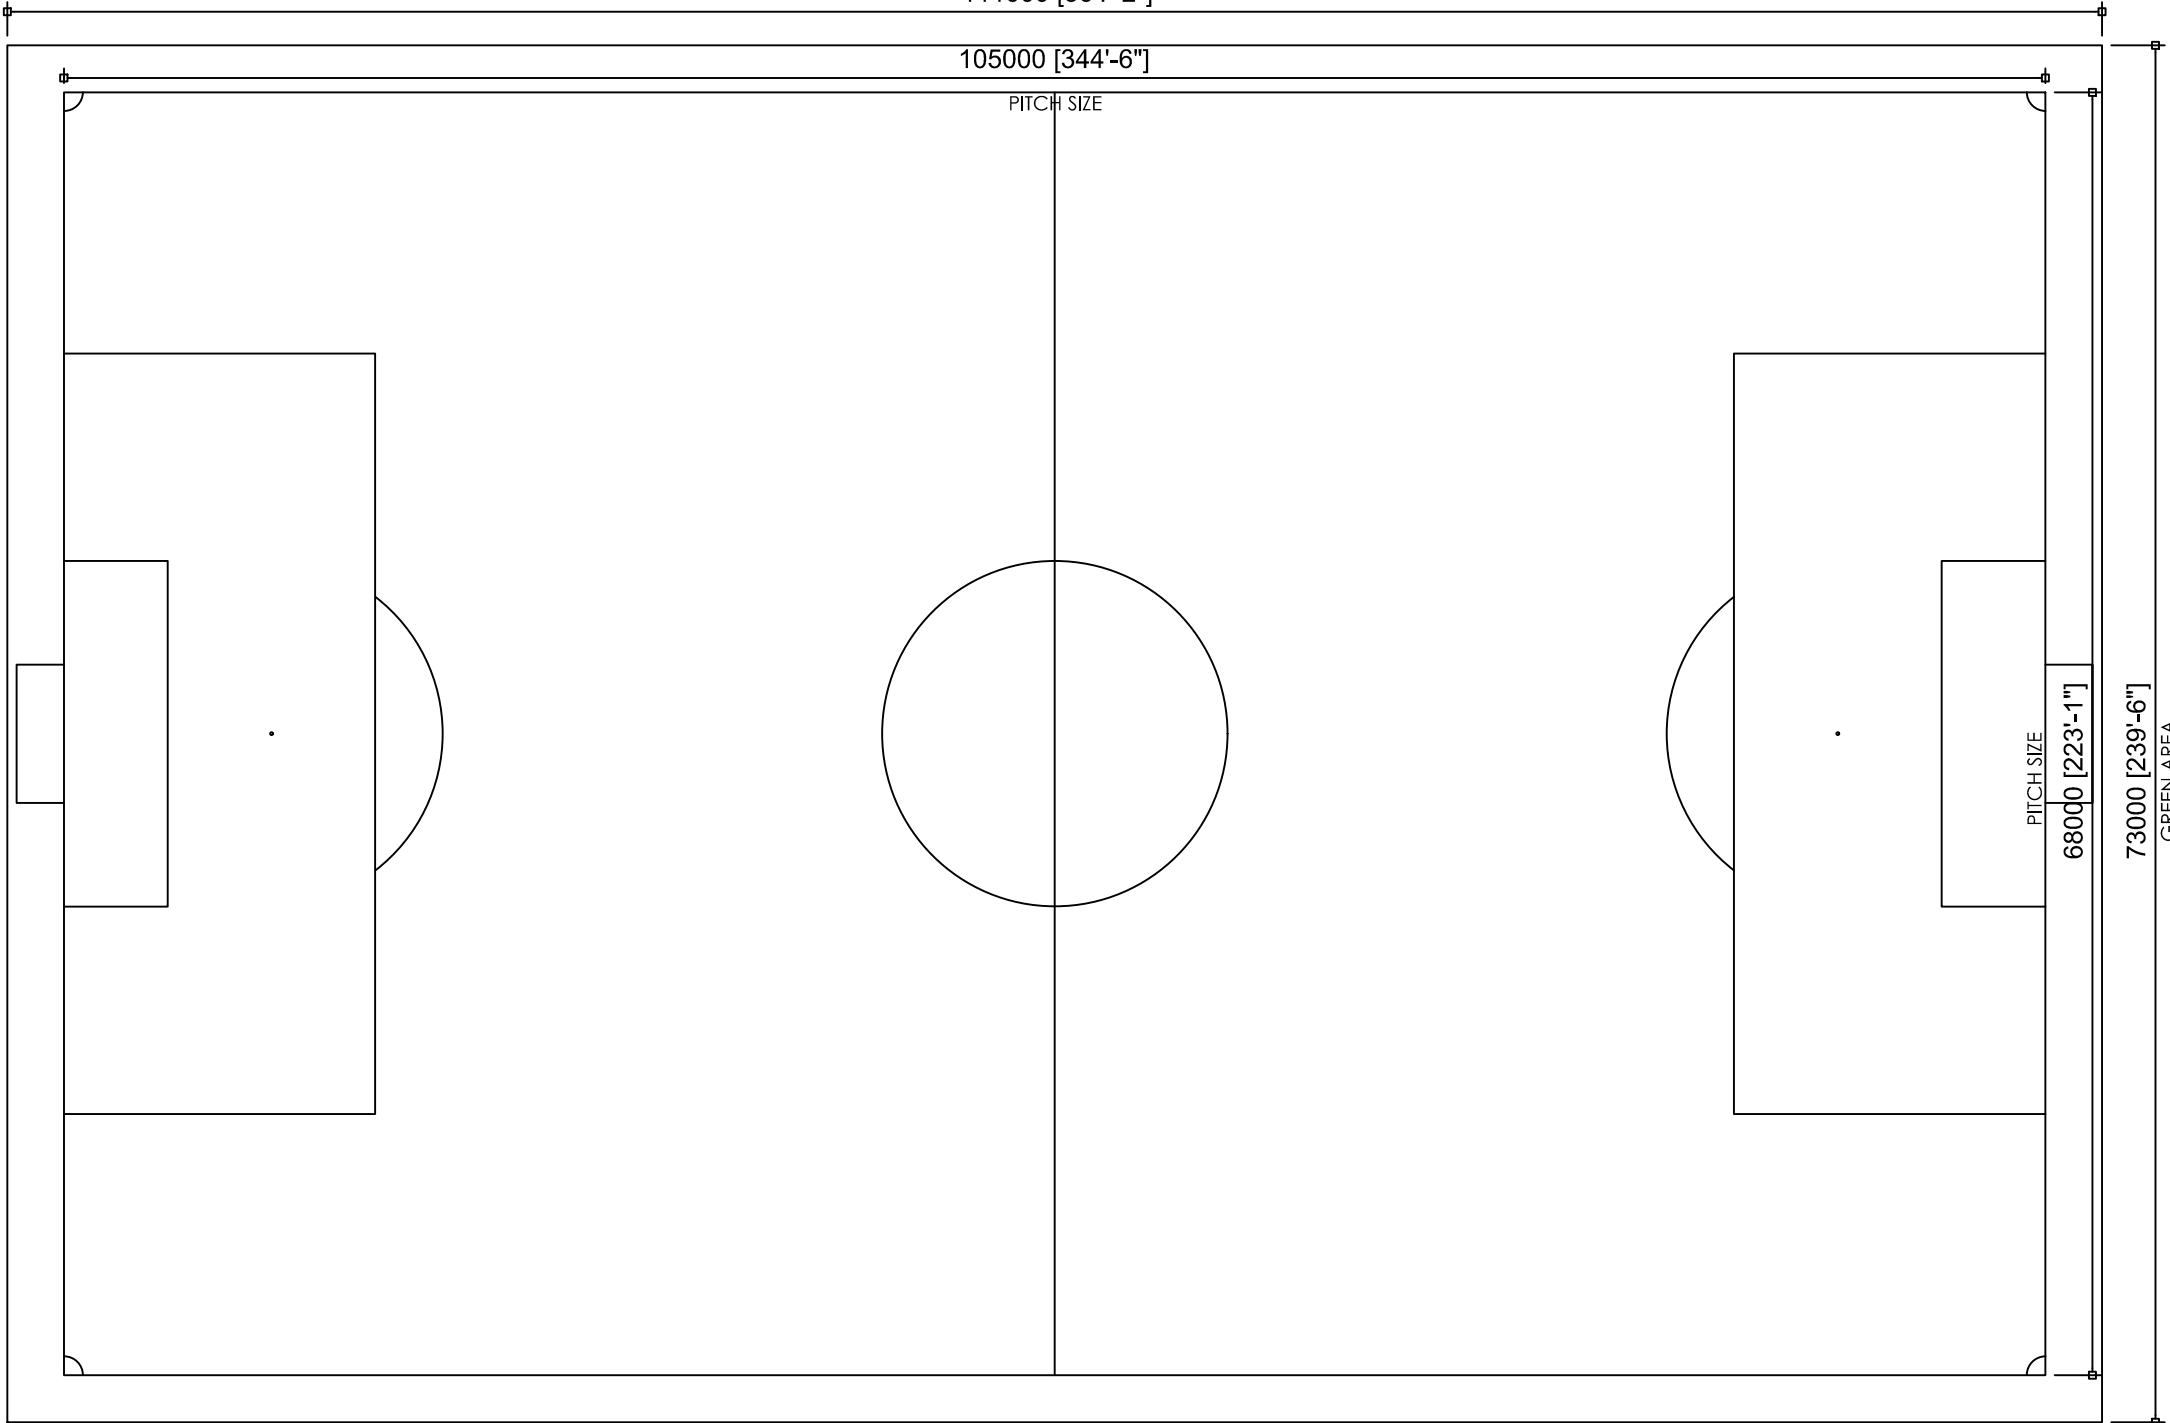

STANDARD FOOTBALL PITCH
GREEN AREA
111000 [364'-2"]

105000 [344'-6"]

PITCH SIZE

PITCH SIZE

68000 [223'-1"]

73000 [239'-6"]

GREEN AREA