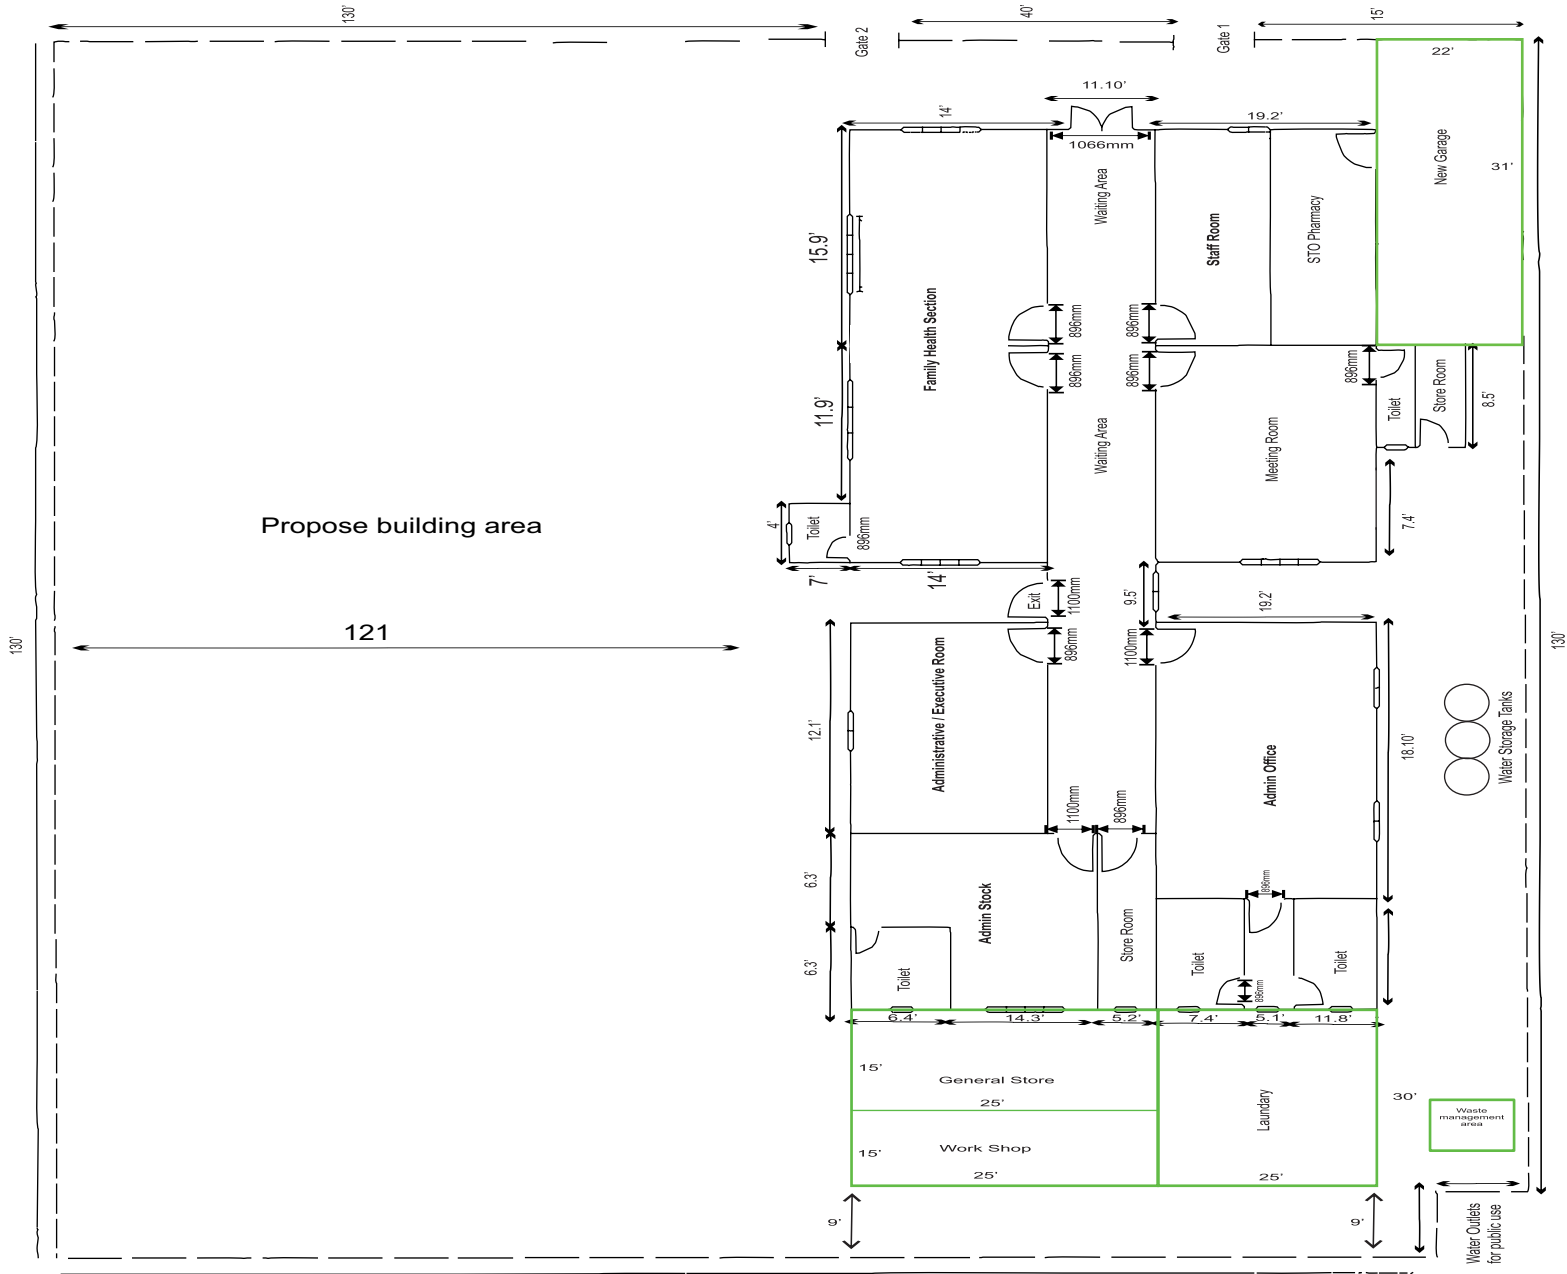

KUMUNDHOO HEALTH CENTRE FLOOR PLAN

Existing Building

KUMUNDHOO HEALTH CENTRE FLOOR PLAN

Propose building

80feet

41feet

130 feet

HDH KUMUNDHOO