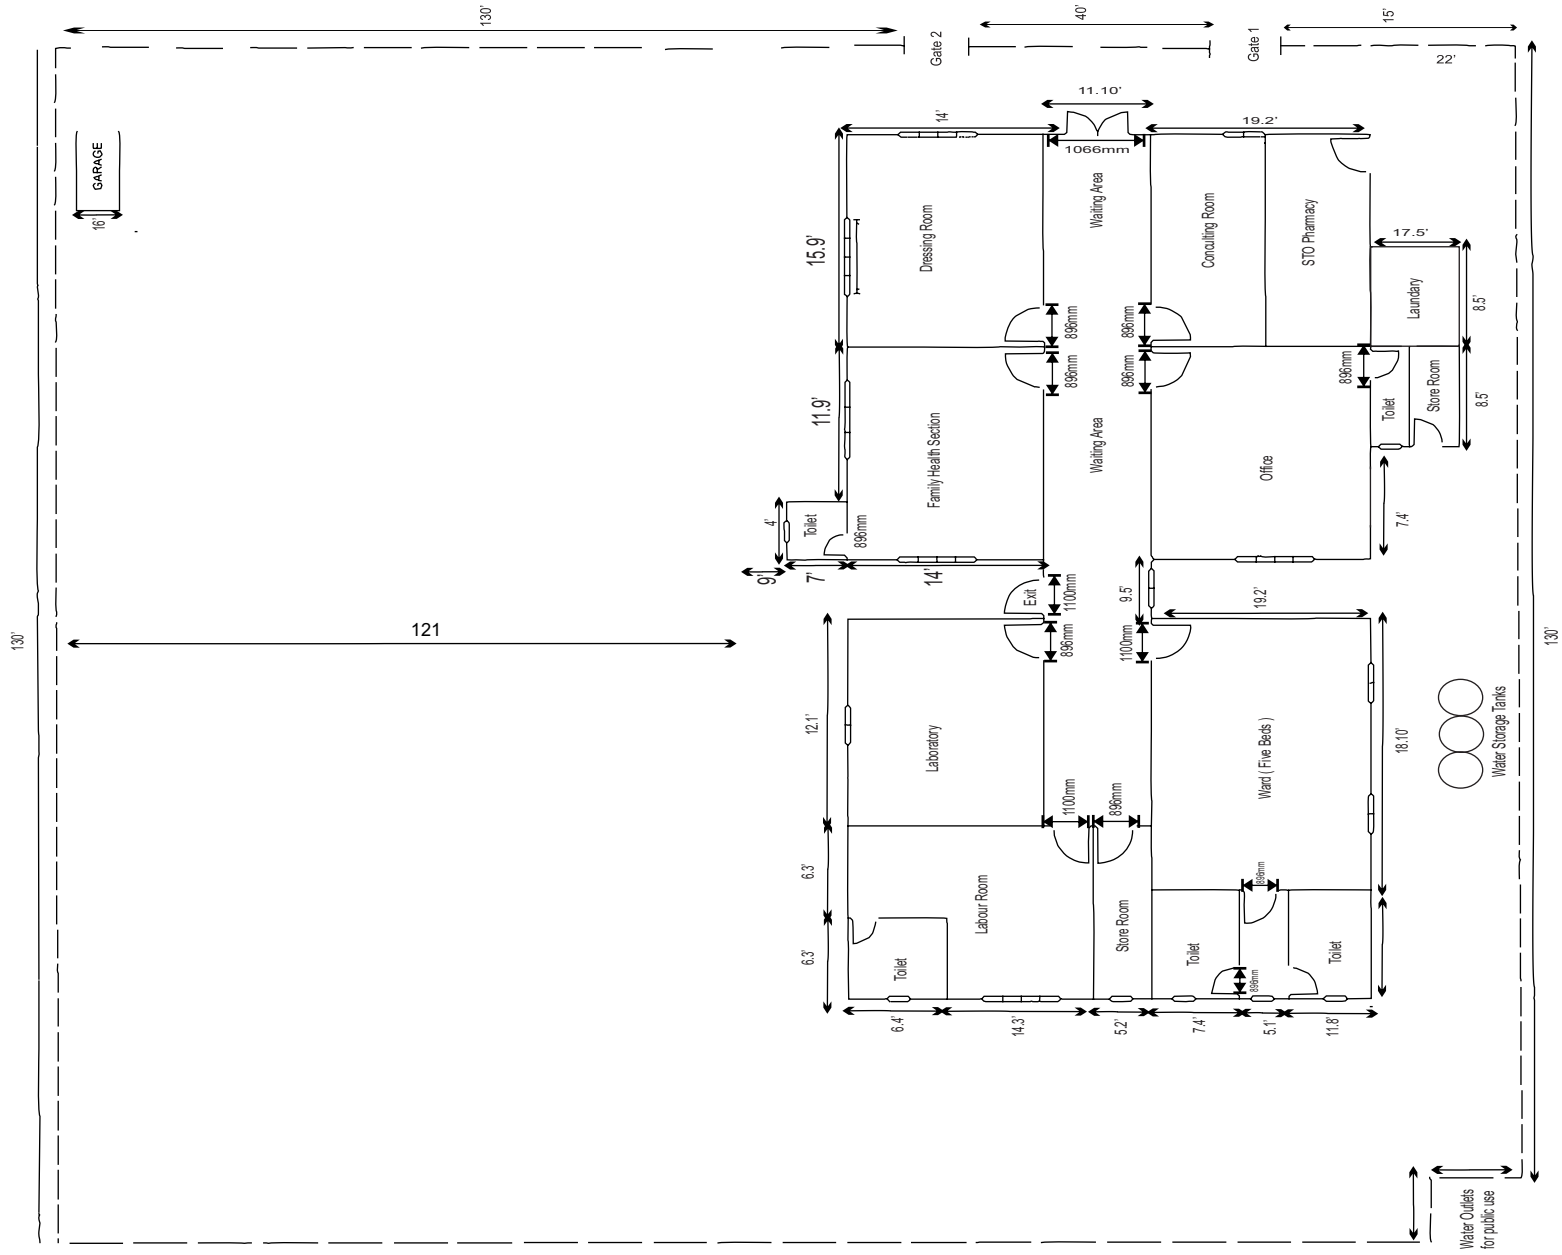

KUMUNDHOO HEALTH CENTRE FLOOR PLAN

Existing Building

KUMUNDHOO HEALTH CENTRE FLOOR PLAN

Propose building

80feet

41feet

130 feet

HDH KUMUNDHOO