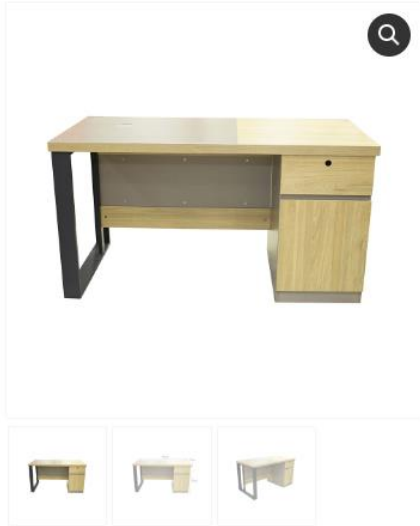

SKU: 47706

PU EXECUTIVE CHAIR

Model no: 4913

Brand: DELI

ALU: 21878

Color: BLACK

Product link: <https://www.astersonline.com/collections/office-chairs/products/deli-pu-executive-high-back-chair-black-no-4913>

Store: Asters

2. 1 كورنيش

Office Table No:CA-611/1.4

Cartons: 3
Size: 140*70*75cm
No: CA-611/1.4

Categories: All Products, Furniture, Office Furniture, Office Tables

SKU: I080162

Tag:

Product link: <https://redwave.mv/product/foshan-office-table-noca-611-1-4/>

Store: Redwave

3. 4

Office Table No:WM-2106/1.2

Cartons: 2
Size: 120*60*75cm
No: WM-2106/1.2

Categories: All Products, Furniture, Office Furniture, Office Tables
SKU: I080166

Tag:

Product link: <https://redwave.mv/product/foshan-office-table-nowm-2106-1-2/>