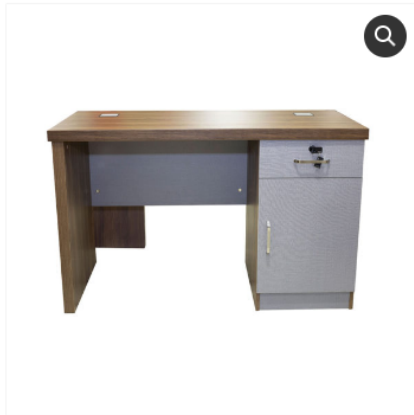

SKU: 47706

PU EXECUTIVE CHAIR

Model no: 4913

Brand: DELI

ALU: 21878

Color: BLACK

Product link: <https://www.astersonline.com/collections/office-chairs/products/deli-pu-executive-high-back-chair-black-no-4913>

Store: Asters

2. 1 كورنيش

Office Table No:CA-611/1.4

Cartons: 3
Size: 140*70*75cm
No: CA-611/1.4

Categories: All Products, Furniture, Office Furniture, Office Tables

SKU: I080162

Tag:

Product link: <https://redwave.mv/product/foshan-office-table-noca-611-1-4/>

Store: Redwave

3. 4

Office Table No:WM-2106/1.2

Cartons: 2
Size: 120*60*75cm
No: WM-2106/1.2

Categories: All Products, Furniture, Office Furniture, Office Tables
SKU: I080166

Tag:

Product link: <https://redwave.mv/product/foshan-office-table-nowm-2106-1-2/>