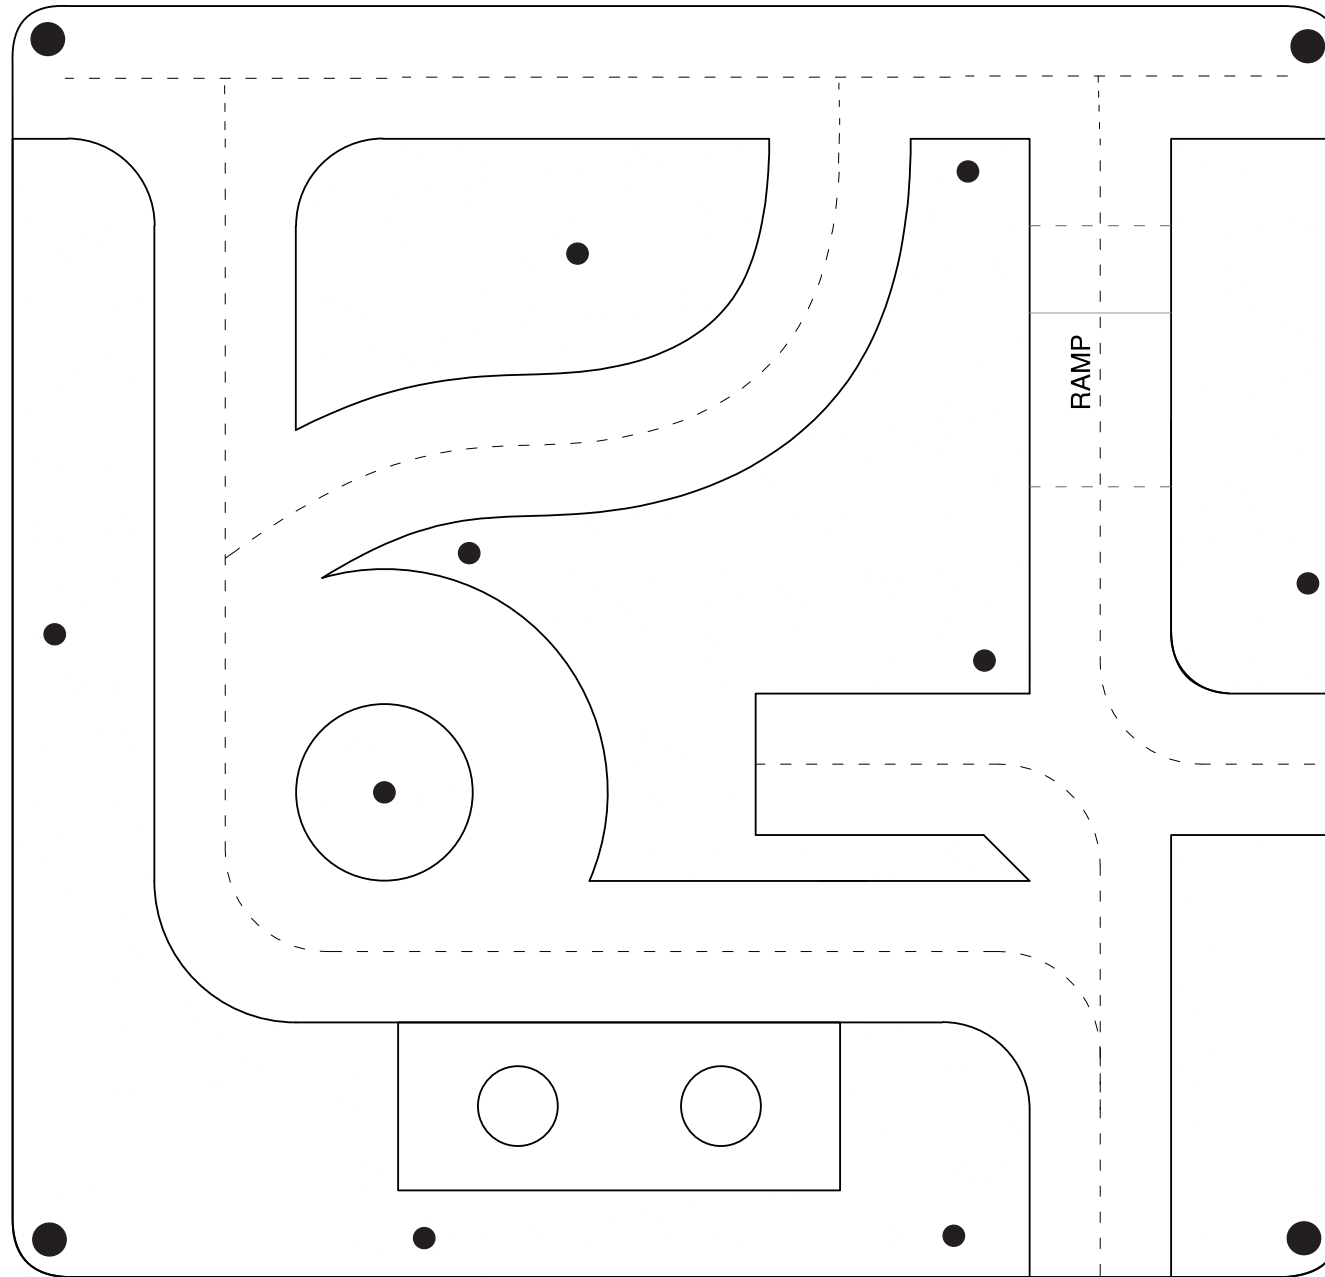

LICENSE TRACK

SCALE 1:200

LICENSE TRACK

SCALE 1:200

Forward-8 Track

LICENSE TRACK

SCALE 1:200

Ramp 30'

LICENSE TRACK

SCALE 1:200

Light Posts

LICENSE TRACK
SCALE 1:200

Boundary Wall