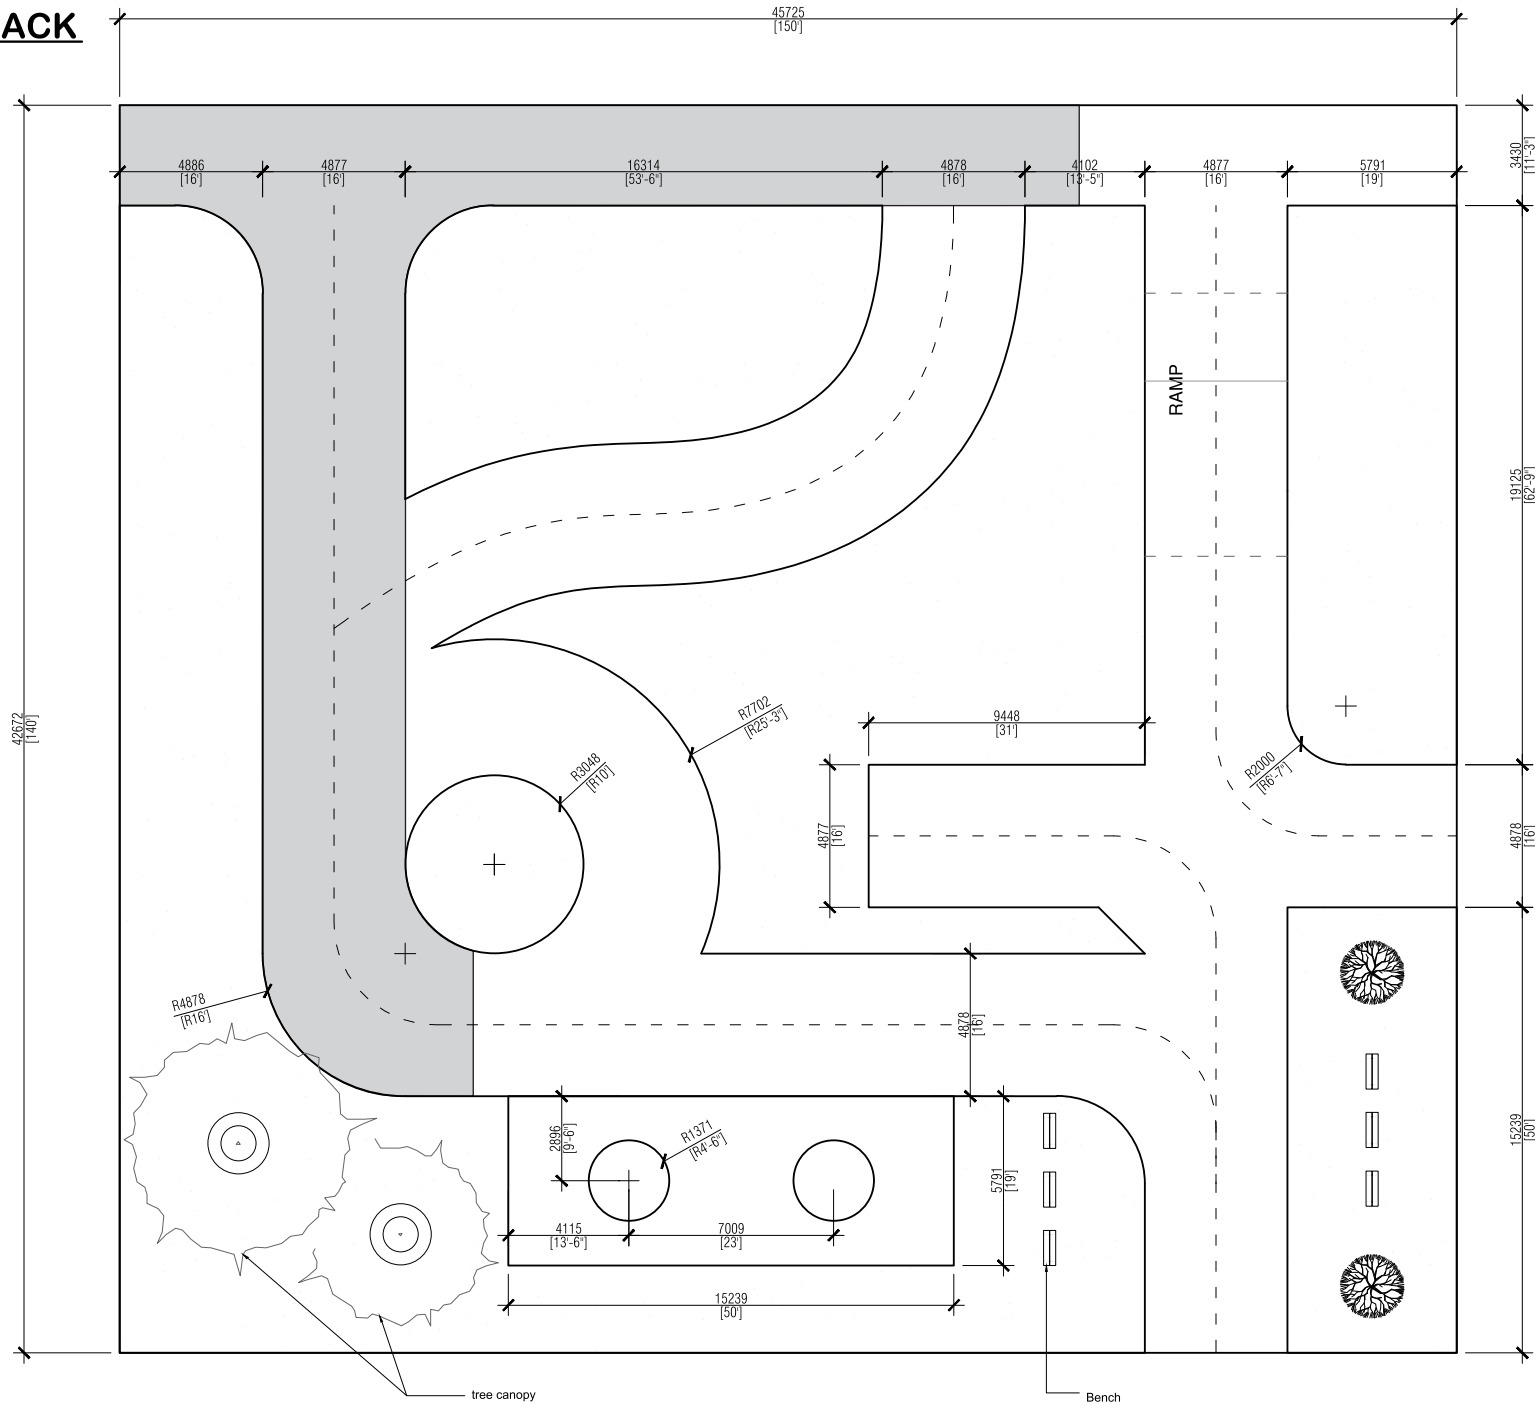

LICENSE TRACK

SCALE 1:200

LICENSE TRACK

SCALE 1:200

Forward-8 Track

LICENSE TRACK

SCALE 1:200

Ramp 30'

LICENSE TRACK

SCALE 1:200

Light Posts

LICENSE TRACK
SCALE 1:200

Boundary Wall