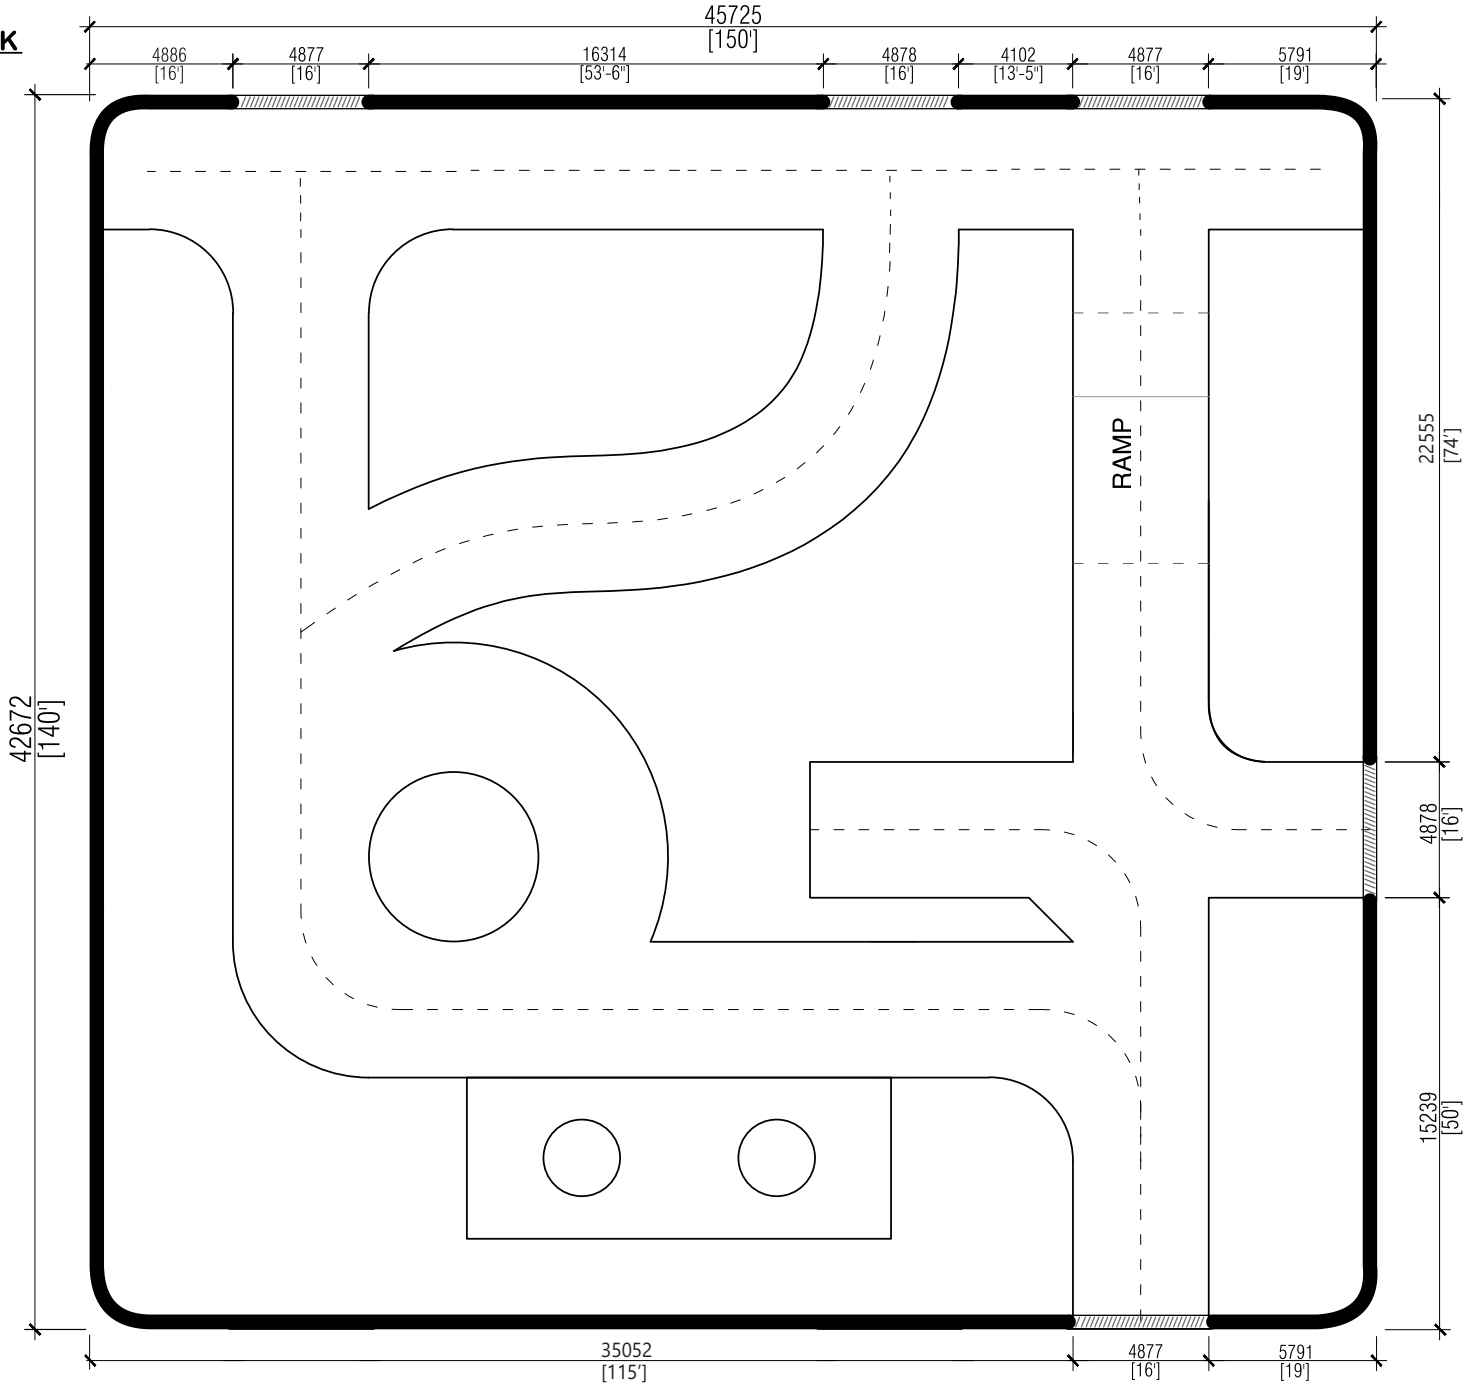

LICENSE TRACK

SCALE 1:200

LICENSE TRACK

SCALE 1:200

Forward-8 Track

LICENSE TRACK

SCALE 1:200

Ramp 30'

LICENSE TRACK

SCALE 1:200

Light Posts

LICENSE TRACK
SCALE 1:200

Boundary Wall