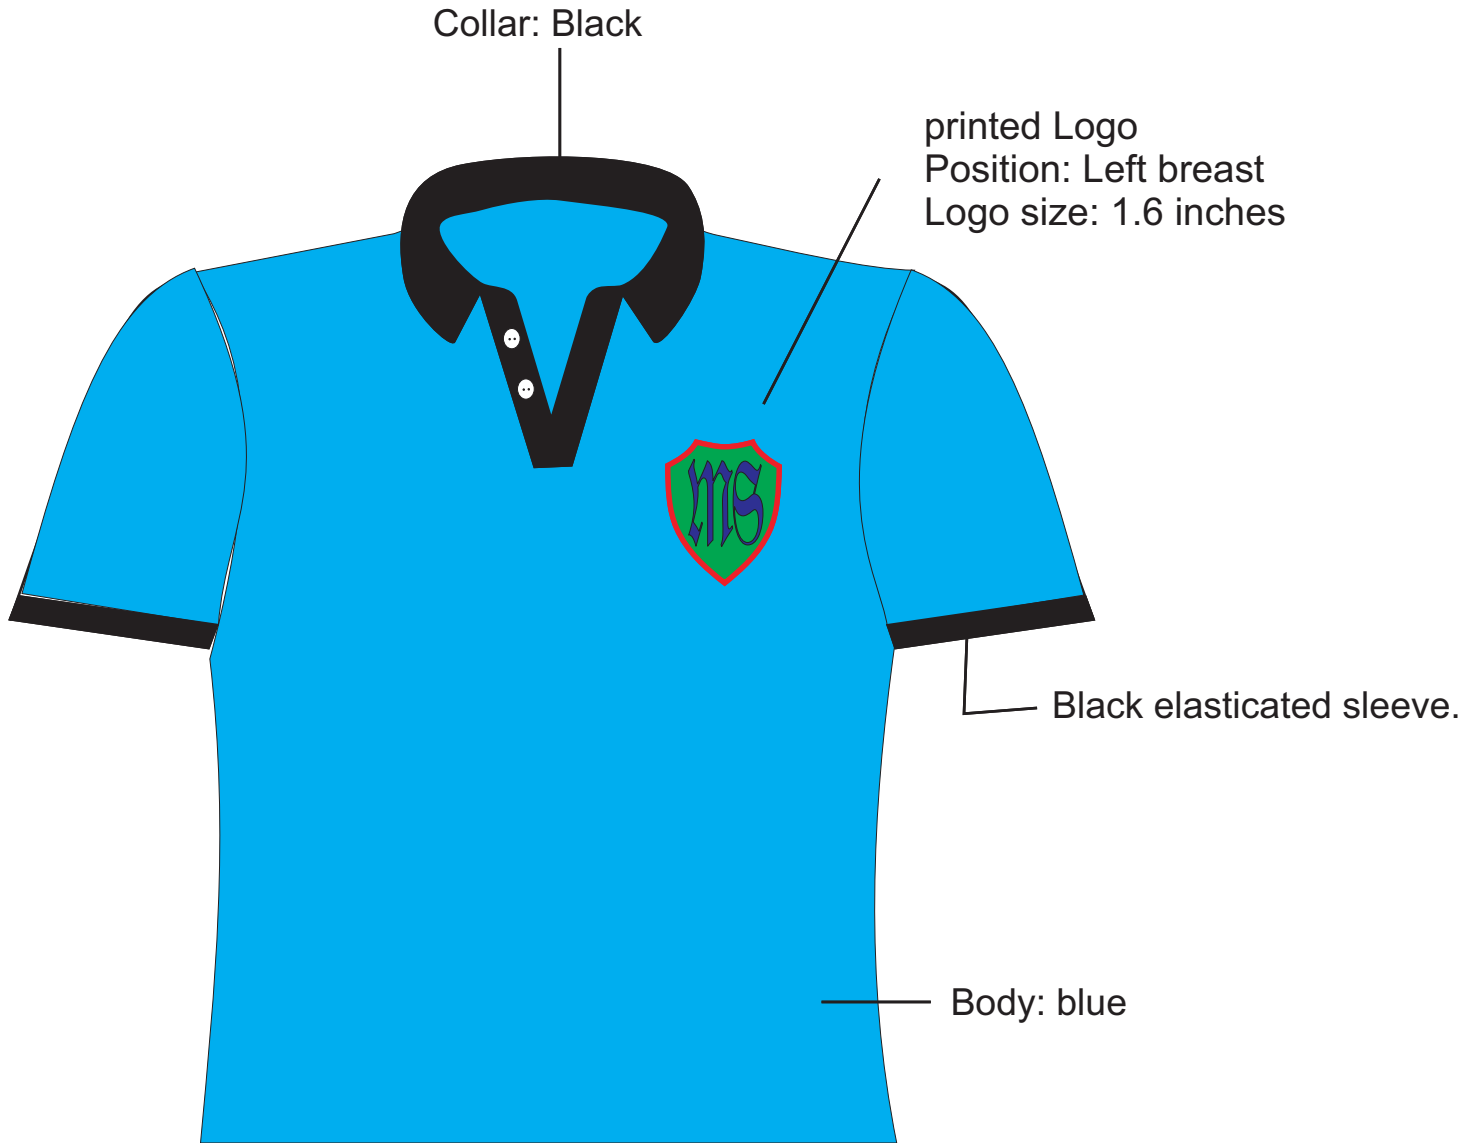

Boy's Uniform

Truck Suit

Boy's Uniform

School Name in black colour

printed Logo
Position: Left breast
Logo size: 1.6 inches

Elastic rubber

Body: black

Blue Strips (both side) 3lines

Girl's Uniform

Truck Suit