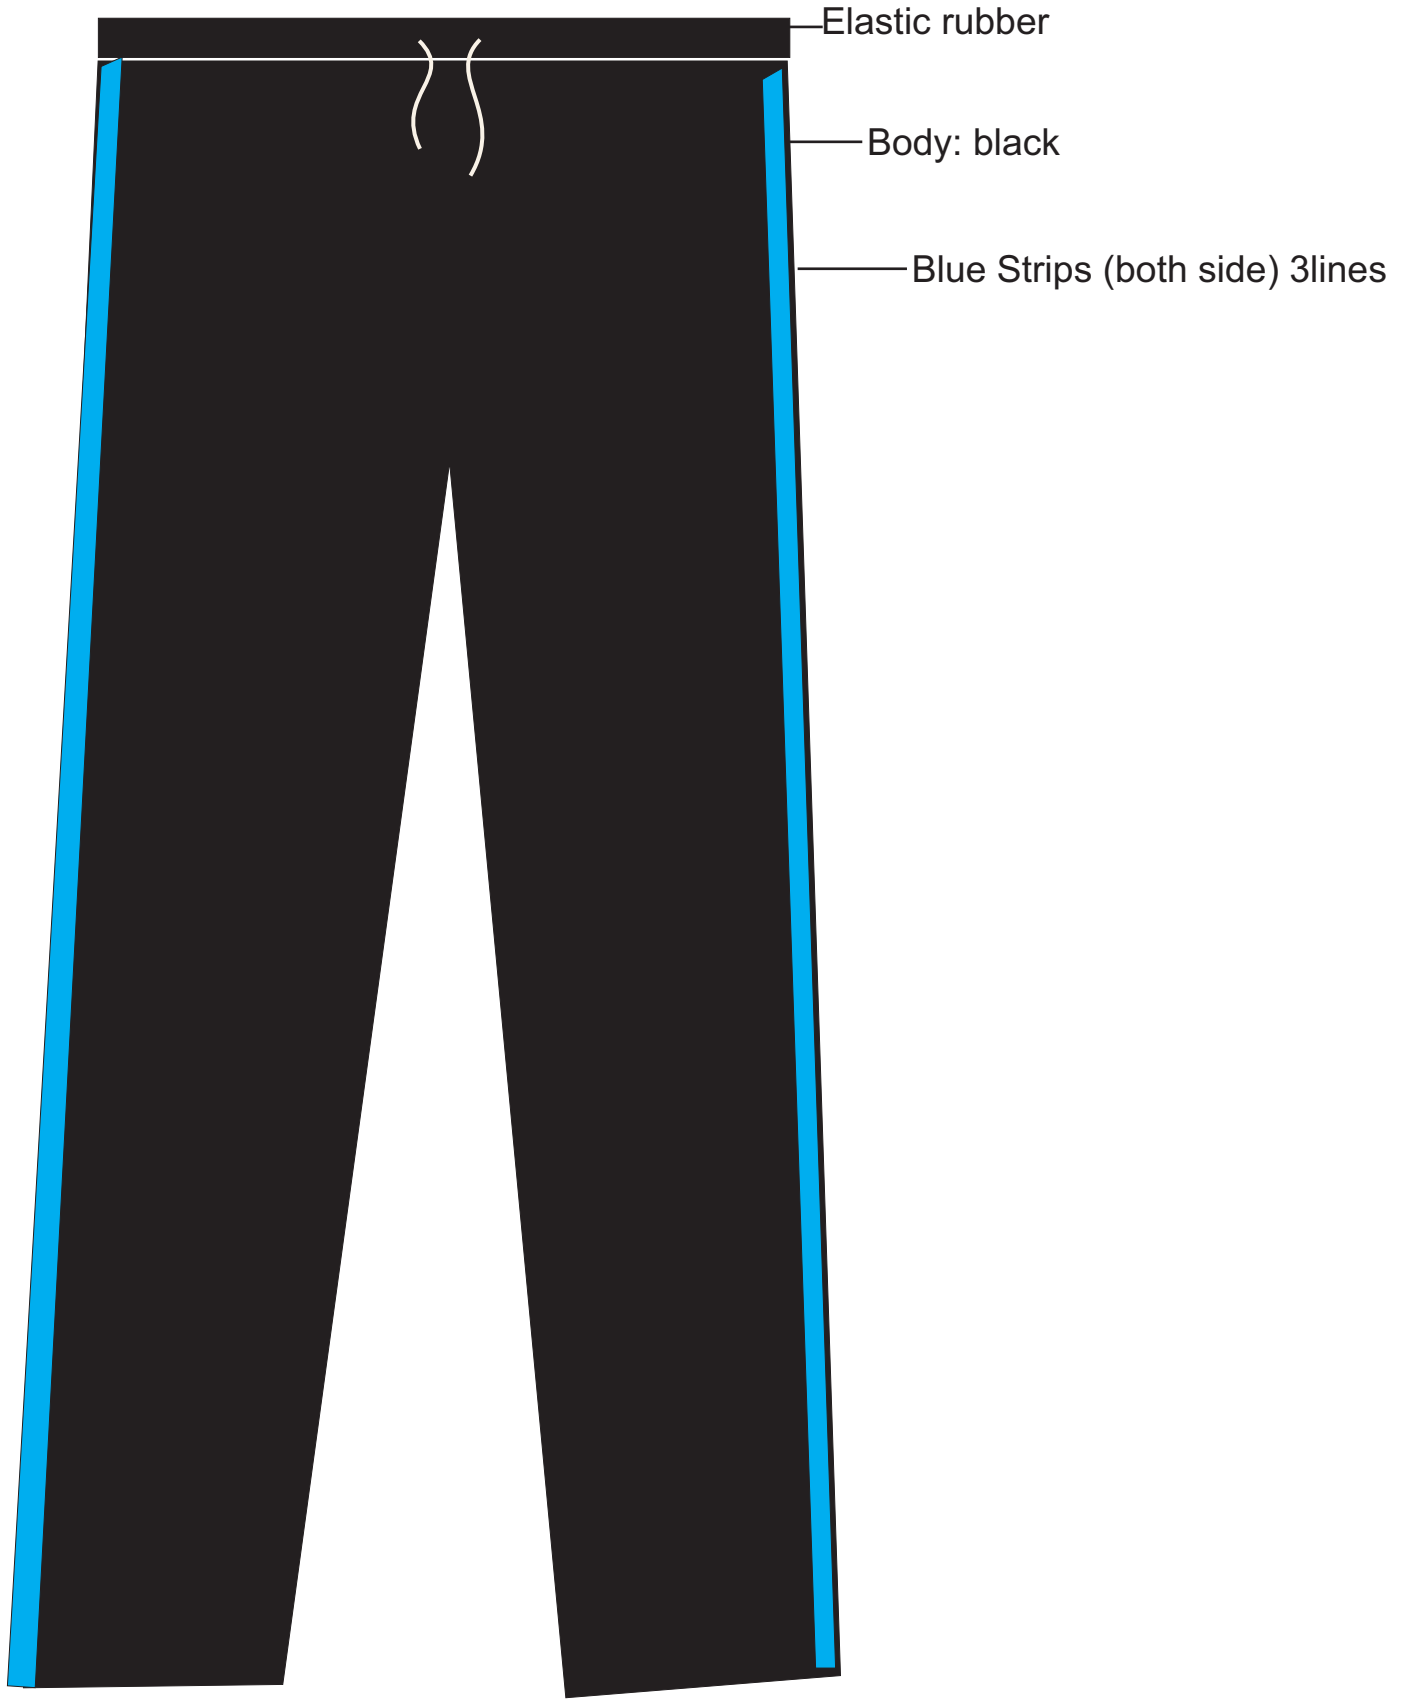

Boy's Uniform

Truck Suit

Boy's Uniform

School Name in black colour

printed Logo
Position: Left breast
Logo size: 1.6 inches

Elastic rubber

Body: black

Blue Strips (both side) 3lines

Girl's Uniform

Truck Suit