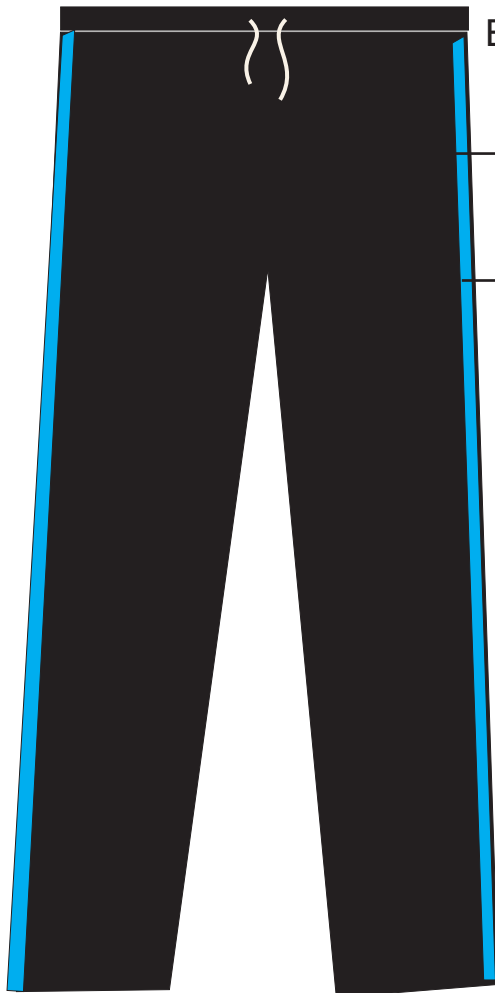

Boy's Uniform

Truck Suit

Boy's Uniform

School Name in black colour

printed Logo
Position: Left breast
Logo size: 1.6 inches

Elastic rubber

Body: black

Blue Strips (both side) 3lines

Girl's Uniform

Truck Suit