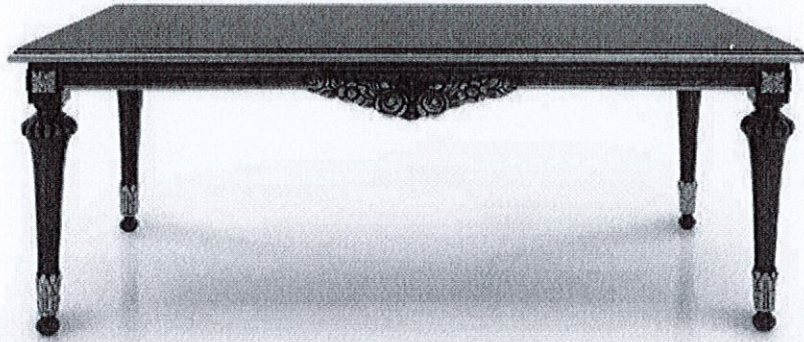

(٢٤ ٤٧٣) ١ ٢٤

- Wood: Beech
- Height: 49 cm / 19,29 in
- Width: 122 cm / 48,03 in
- Depth: 68,50 cm / 26,97 in
- Net weight: 19 Kg
- Gross weight: 26 Kg

Handwritten signature or initials in blue ink.