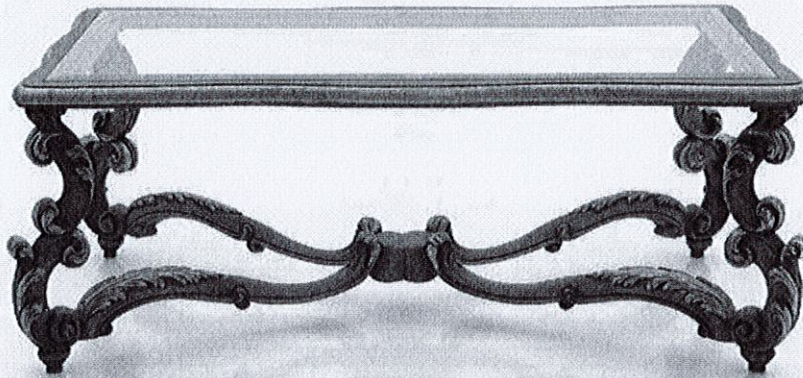

- Wood: **Beech**
- Height: **48 cm / 18,90 in**
- Width: **59 cm / 23,23 in**
- Depth: **59 cm / 23,23 in**
- Net weight: **10,50 Kg**
- Gross weight: **16 Kg**
- Pieces per box: **1**

A handwritten signature in blue ink, consisting of several loops and a long horizontal stroke.

(٣٤ ٤٧٣) 3 ٣٤

- Wood: **Beech**
- Height: **50 cm / 19,69 in**
- Width: **100 cm / 39,37 in**
- Depth: **50 cm / 19,69 in**
- Net weight: **11,50 Kg**
- Gross weight: **16 Kg**
- Pieces per box:

A handwritten signature in blue ink, consisting of stylized, cursive letters.

(٤٤ ٢٢٠) ٤ ٤٤

- Wood: **Jelutong**
- Height: **50 cm / 19,69 in**
- Width: **128 cm / 50,39 in**
- Depth: **68 cm / 26,77 in**
- Net weight: **24 Kg**
- Gross weight: **40 Kg**
- Boxes per piece: **2**
- Packaging volume: **0,70 m³**