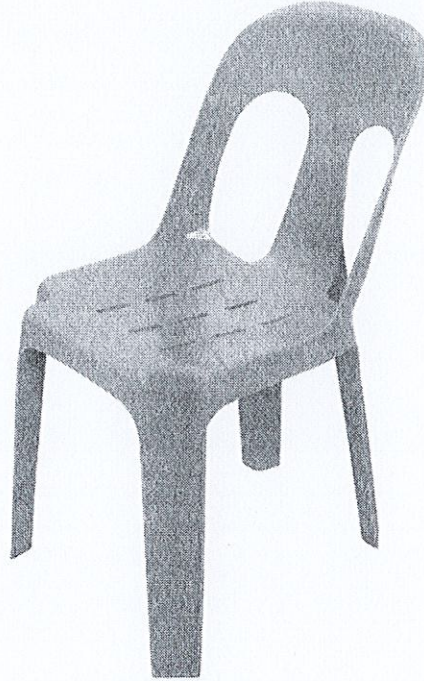

# Office Table

A handwritten signature in blue ink, consisting of stylized, cursive letters.

- Adjustable Seat Height, Armrest, Wheels, Locking Mechanism, Seat Lock
- W x H: 88.9 cm x 60.96 cm (2 ft 10 in x 2 ft)
- Frame Material: Plastic
- Upholstery Type: Tufted

A handwritten signature in blue ink, consisting of stylized, cursive letters.

764.5mm

2000mm

PACIFIC 2000mm High Open Shelf Cupboard  
with 2 Shelves

A handwritten signature in blue ink, consisting of stylized, cursive letters.

## Polypropylene Plastic Stacking Chair

### Size:

- Back height: 410mm, Seat Depth 380mm, Seat width: 400mm, Seat height: 450mm

A handwritten signature in blue ink, consisting of stylized, overlapping loops and lines.

- Style: Ethnic & Traditional
- W x H x D: 660.4 mm x 952.5 mm x 660.4 mm (2 ft 1 in x 3 ft 1 in x 2 ft 1 in)