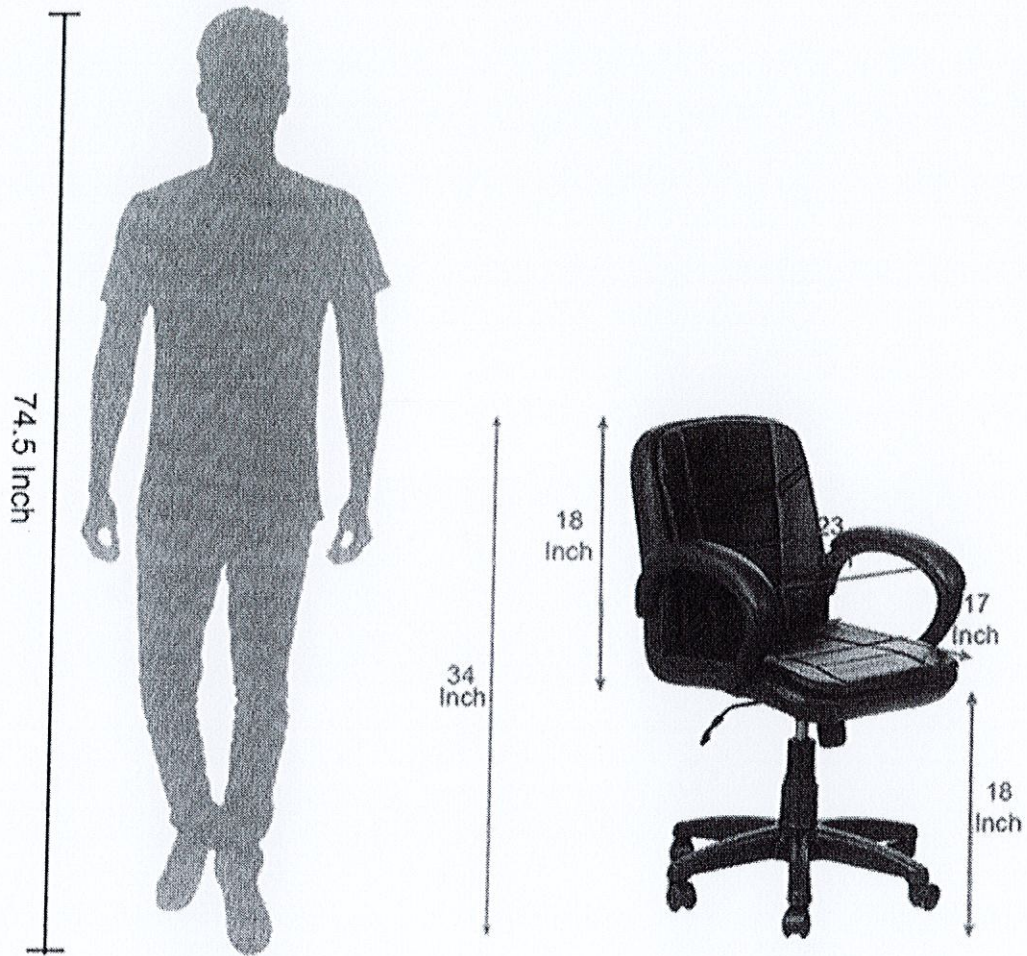

# Office Table

A handwritten signature in blue ink, consisting of stylized, cursive letters.

- Adjustable Seat Height, Armrest, Wheels, Locking Mechanism, Seat Lock
- W x H: 88.9 cm x 60.96 cm (2 ft 10 in x 2 ft)
- Frame Material: Plastic
- Upholstery Type: Tufted

### Size:

- Back height: 410mm, Seat Depth 380mm, Seat width: 400mm, Seat height: 450mm

A handwritten signature in blue ink, consisting of stylized, overlapping loops and lines.

- Style: Ethnic & Traditional
- W x H x D: 660.4 mm x 952.5 mm x 660.4 mm (2 ft 1 in x 3 ft 1 in x 2 ft 1 in)