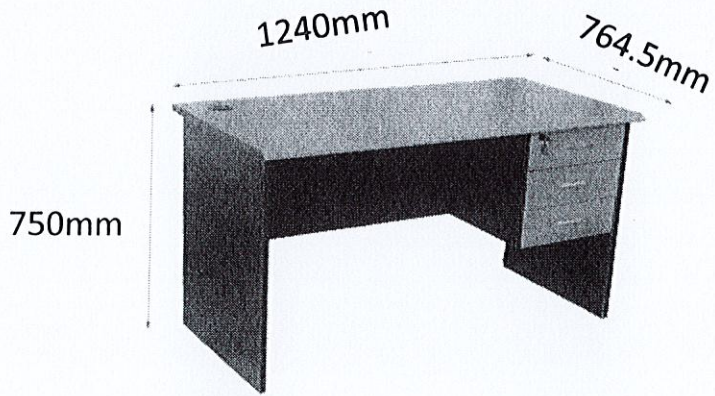

# Office Table

A handwritten signature in blue ink, consisting of stylized, cursive letters.

- Adjustable Seat Height, Armrest, Wheels, Locking Mechanism, Seat Lock
- W x H: 88.9 cm x 60.96 cm (2 ft 10 in x 2 ft)
- Frame Material: Plastic
- Upholstery Type: Tufted

### Size:

- Back height: 410mm, Seat Depth 380mm, Seat width: 400mm, Seat height: 450mm

A handwritten signature in blue ink, consisting of stylized, overlapping loops and lines.

- Style: Ethnic & Traditional
- W x H x D: 660.4 mm x 952.5 mm x 660.4 mm (2 ft 1 in x 3 ft 1 in x 2 ft 1 in)