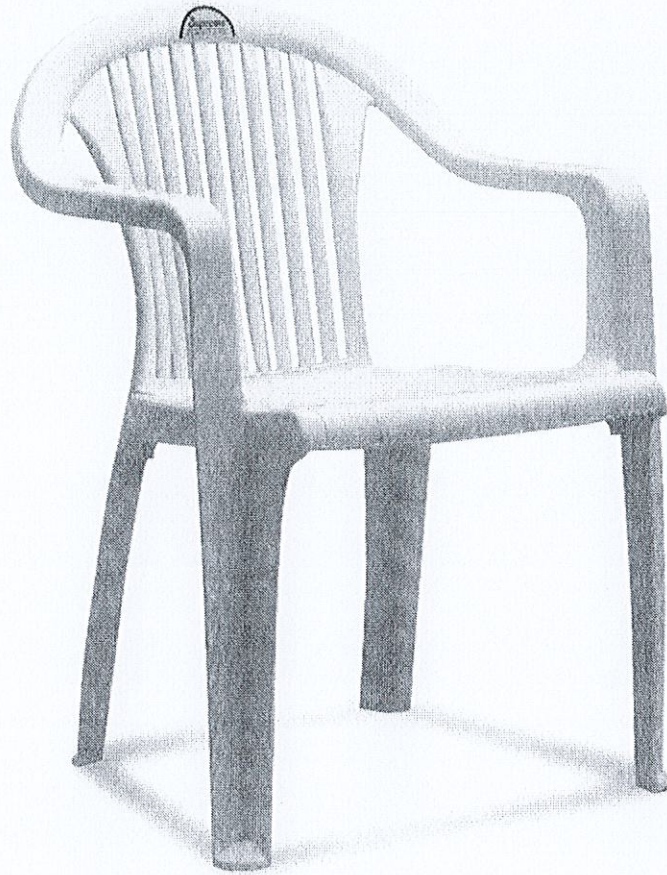

# Office Table

A handwritten signature in blue ink, consisting of stylized, cursive letters.

- Adjustable Seat Height, Armrest, Wheels, Locking Mechanism, Seat Lock
- W x H: 88.9 cm x 60.96 cm (2 ft 10 in x 2 ft)
- Frame Material: Plastic
- Upholstery Type: Tufted

## Polypropylene Plastic Stacking Chair

### Size:

- Back height: 410mm, Seat Depth 380mm, Seat width: 400mm, Seat height: 450mm

A handwritten signature in blue ink, consisting of stylized, overlapping loops and lines.

- Style: Ethnic & Traditional
- W x H x D: 660.4 mm x 952.5 mm x 660.4 mm (2 ft 1 in x 3 ft 1 in x 2 ft 1 in)