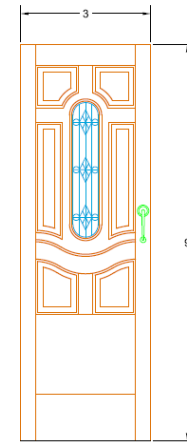

Current Floor Plan

Door & Window

W1
2 Sided Slide Window
Aluminum
Powder coated
Glass Black

W2
3 Panel Window

D3
Door
Aluminum
Powder Coated
Cladding
White/Brown

D1
Toilet Door
Aluminum
Powder Coated
Cladding White

D2

KITCHEN CABINET