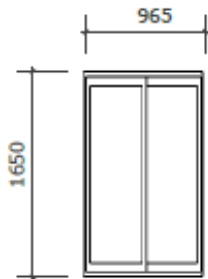

Current Floor Plan

Door & Window

W1
2 Sided Slide Window
Aluminum
Powder coated
Glass Black

W2
3 Panel Window

D3
Door
Aluminum
Powder Coated
Cladding
White/Brown

D1
Toilet Door
Aluminum
Powder Coated
Cladding White