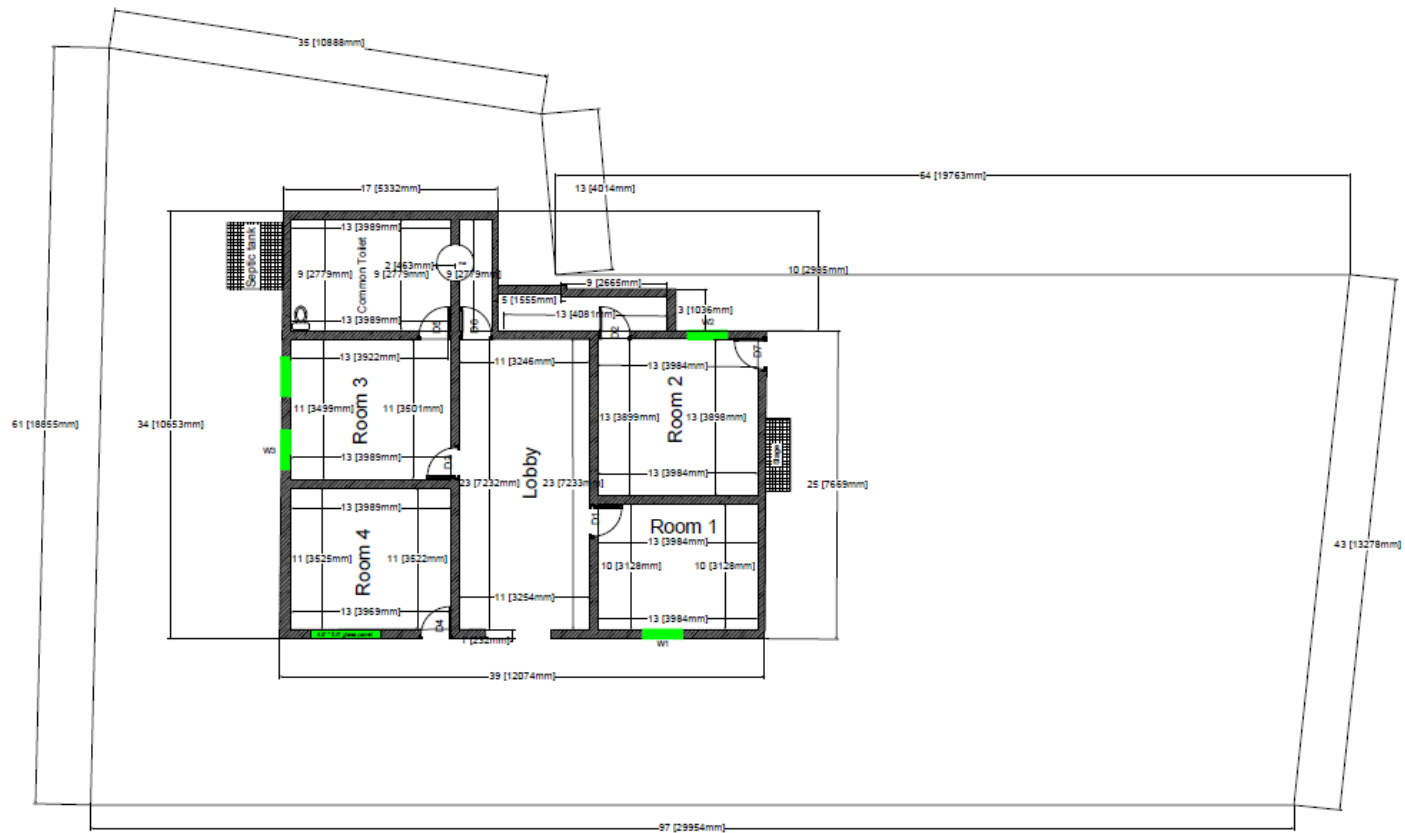

Current Floor Plan

Door & Window

W1
2 Sided Slide Window
Aluminum
Powder coated
Glass Black

W2
3 Panel Window

D3
Door
Aluminum
Powder Coated
Cladding
White/Brown

D1
Toilet Door
Aluminum
Powder Coated
Cladding White

D2

KITCHEN CABINET