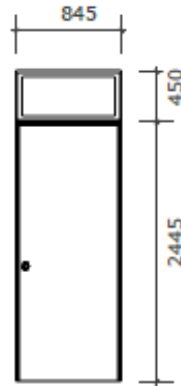

Current Floor Plan

Door & Window

W1
2 Sided Slide Window
Aluminum
Powder coated
Glass Black

W2
3 Panel Window

D3
Door
Aluminum
Powder Coated
Cladding
White/Brown

D1
Toilet Door
Aluminum
Powder Coated
Cladding White

D2

KITCHEN CABINET