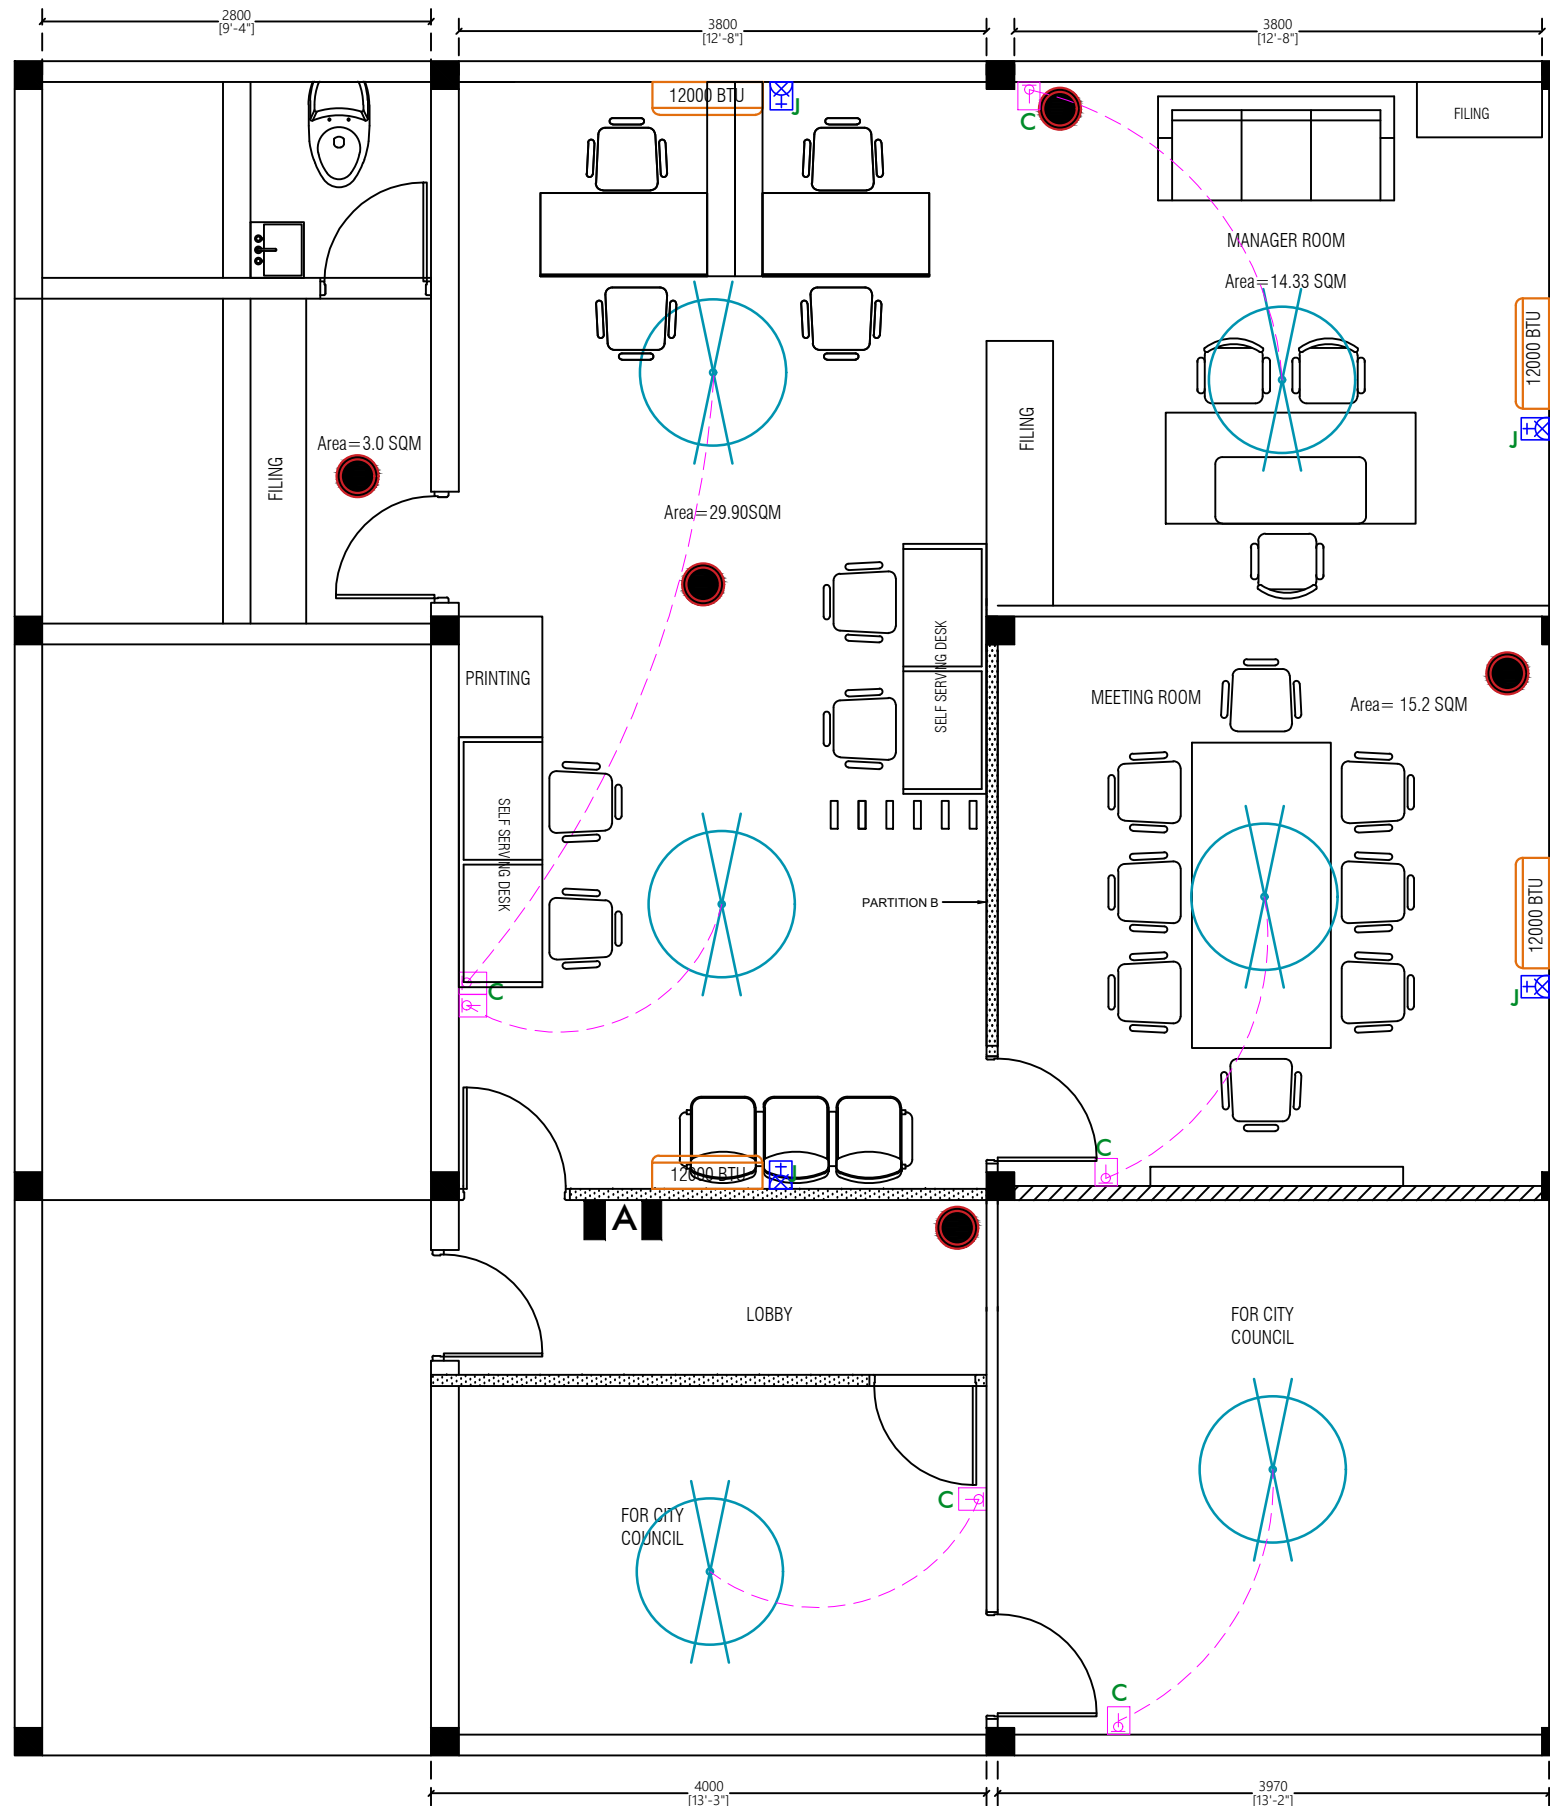


 WOOD PARTITIONS
 GLASS PARTITIONS

PROPOSED FLOOR PLAN
 HDH. KULHUDHUFFUSHI JOB CENTRE

FINAL REVISED

AIR CONDITIONING, CCTV & ACCESS POINTS

LEGEND :

	13Amp POWER POINT (SINGLE)
	13Amp POWER POINT (DOUBLE)
	13Amp POWER POINT (TWIN) WITH USB CONNECTION
	15Amp POWER POINT (SINGLE)
	TV POINT
	TELEPHONE POINT
	INTERCOM
	DATA POINT (CAT 5e UTP)
	13Amp POWER POINT SINGLE (WEATHERPROOF)
	13Amp POWER POINT DOUBLE (WEATHERPROOF)
	16Amp POWER POINT SINGLE (UNIVERSAL WEATHERPROOF)
	16Amp POWER POINT SINGLE (UNIVERSAL)
	EXHAUST FAN
	DATA DISTRIBUTION BOARD
	DISTRIBUTION BOARD
	WALL LIGHT
	TUBE LIGHT
	CEILING DOWN LIGHT
	2X18W PLC WALL LIGHT (IP165)
	LED STRIP LIGHT
	CEILING FAN
	NIGHT LAMP/SENSOR LIGHT
	PENDENT LIGHT
	CARD READER/ ATTENDANCE
	1 GANG 1 WAY SWITCH (SINGLE)
	2 GANG 1 WAY SWITCH (DOUBLE)
	1 GANG 2 WAY SWITCH (SINGLE)
	HEATER CONTROL DP SWITCH
	DIMMER SWITCH

HEIGHT OF THE FIXTURES From FFL to (mm)

A	450
B	650
C	1200
D	1385
E	1500
F	2300
G	900
H	1400
I	1800
J	2200
K	SLAB SOFFIT

- WOOD PARTITIONS
- GLASS PARTITIONS
- CAMERA
- ACCESS POINTS

LIGHT, POWER, NETWORK AND ATTENDANCE SYSTEM

LEGEND :

	13Amp POWER POINT (SINGLE)
	13Amp POWER POINT (DOUBLE)
	13Amp POWER POINT (TWIN) WITH USB CONNECTION
	15Amp POWER POINT (SINGLE)
	TV POINT
	TELEPHONE POINT
	INTERCOM
	DATA POINT (CAT 5e UTP)
	13Amp POWER POINT SINGLE (WEATHERPROOF)
	13Amp POWER POINT DOUBLE (WEATHERPROOF)
	16Amp POWER POINT SINGLE (UNIVERSAL WEATHERPROOF)
	16Amp POWER POINT SINGLE (UNIVERSAL)
	EXHAUST FAN
	DATA DISTRIBUTION BOARD
	DISTRIBUTION BOARD
	WALL LIGHT
	TUBE LIGHT
	CEILING DOWN LIGHT
	2X18W PLC WALL LIGHT (IP165)
	LED STRIP LIGHT
	CEILING FAN
	NIGHT LAMP/SENSOR LIGHT
	PENDENT LIGHT
	CARD READER/ ATTENDANCE
	1 GANG 1 WAY SWITCH (SINGLE)
	2 GANG 1 WAY SWITCH (DOUBLE)
	1 GANG 2 WAY SWITCH (SINGLE)
	HEATER CONTROL DP SWITCH
	DIMMER SWITCH

HEIGHT OF THE FIXTURES From FFL to (mm)

A	450
B	650
C	1200
D	1385
E	1500
F	2300
G	900
H	1400
I	1800
J	2200
K	SLAB SOFFIT

WOOD PARTITIONS
 GLASS PARTITIONS