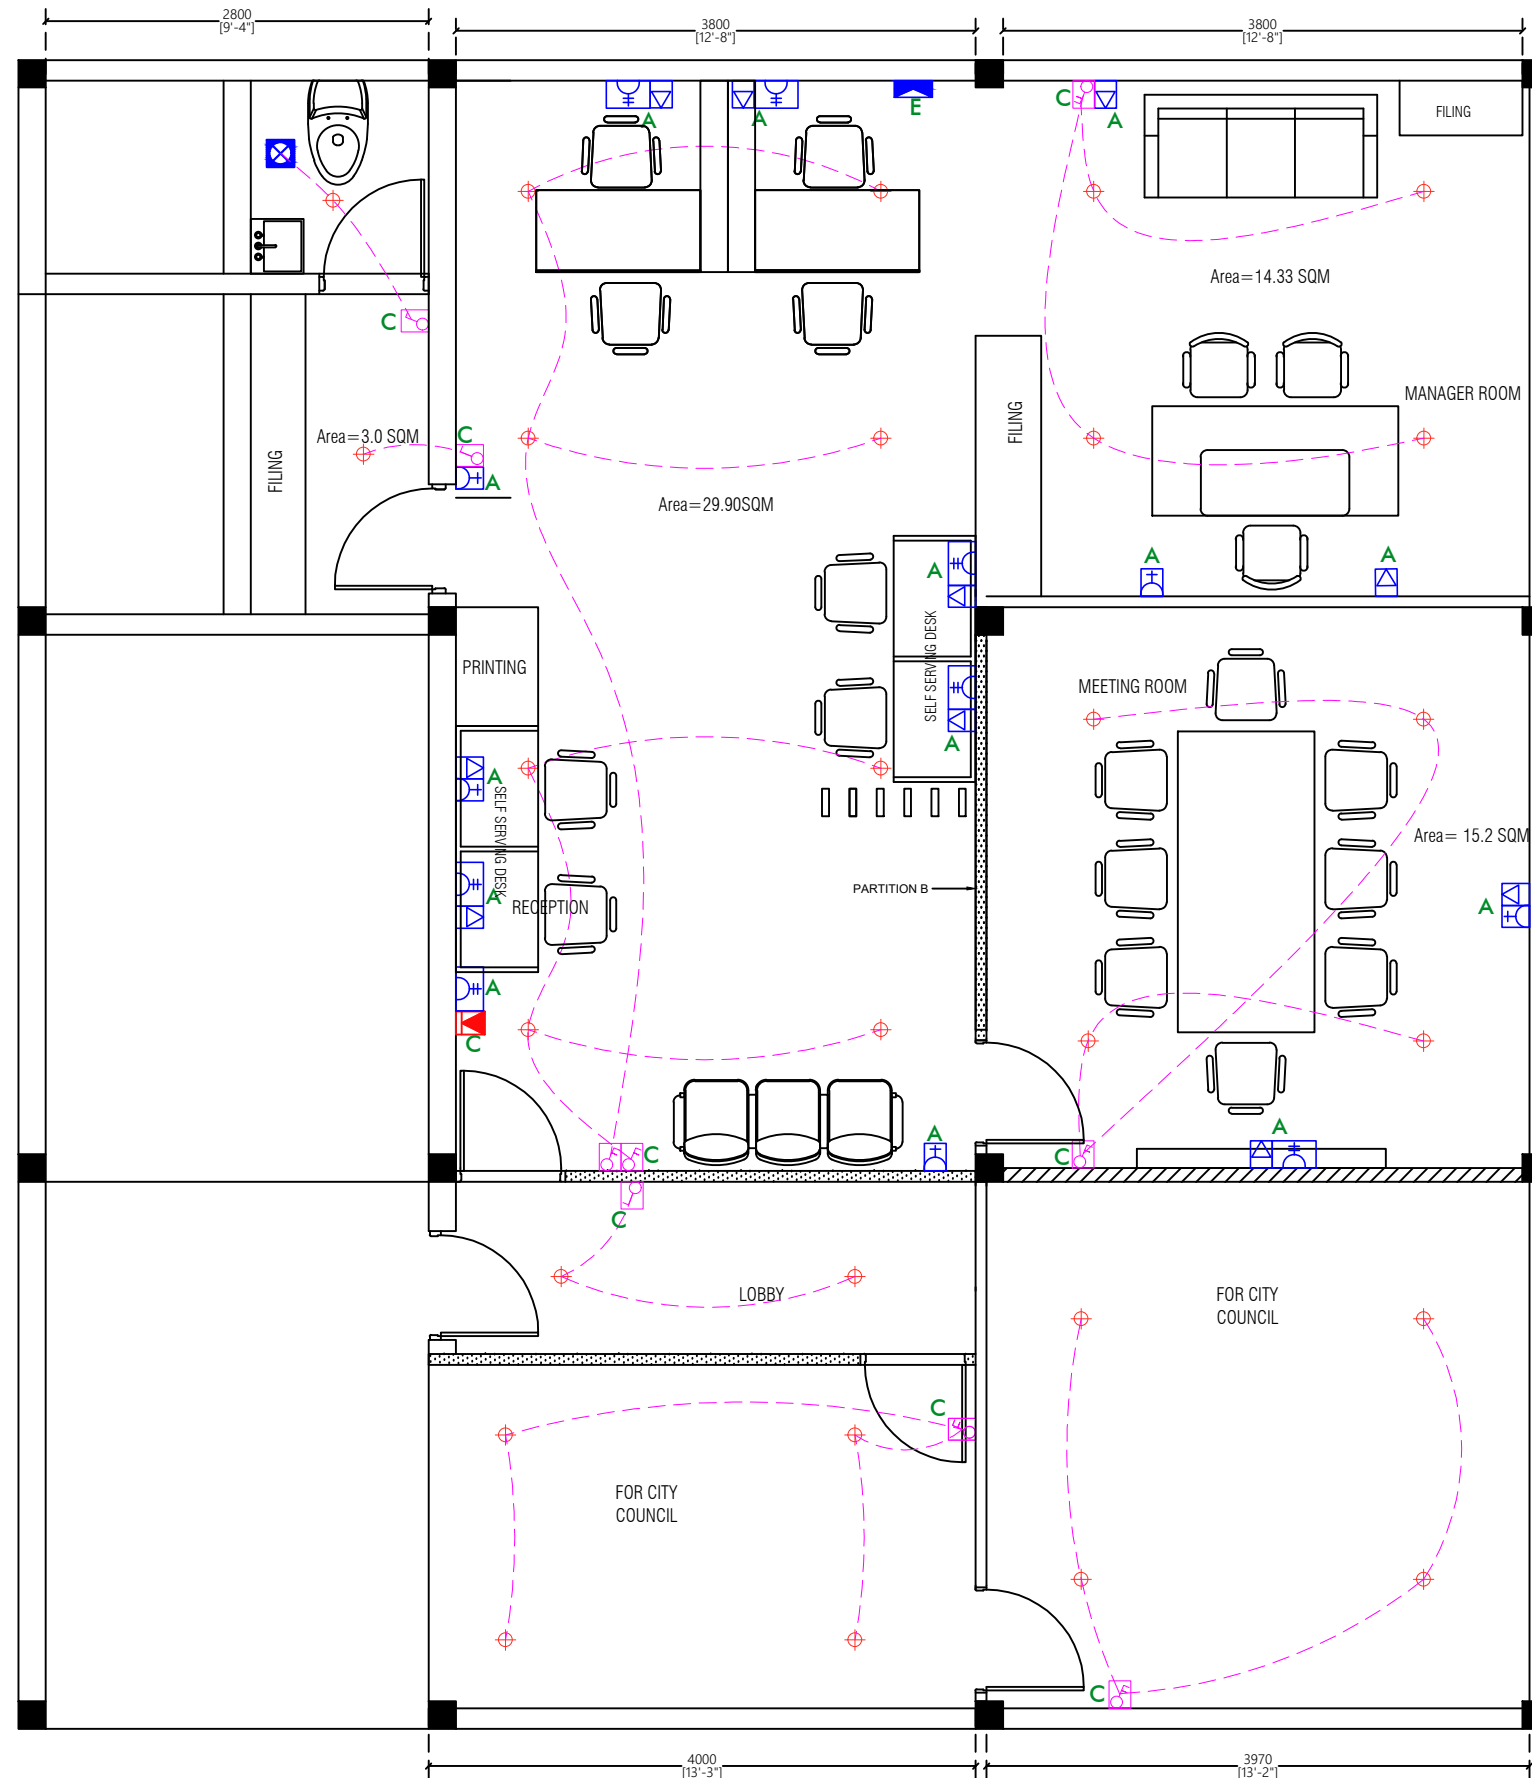


 WOOD PARTITIONS
 GLASS PARTITIONS

PROPOSED FLOOR PLAN
 HDH. KULHUDHUFFUSHI JOB CENTRE

FINAL REVISED

AIR CONDITIONING, CCTV & ACCESS POINTS

LEGEND :

	13Amp POWER POINT (SINGLE)
	13Amp POWER POINT (DOUBLE)
	13Amp POWER POINT (TWIN) WITH USB CONNECTION
	15Amp POWER POINT (SINGLE)
	TV POINT
	TELEPHONE POINT
	INTERCOM
	DATA POINT (CAT 5e UTP)
	13Amp POWER POINT SINGLE (WEATHERPROOF)
	13Amp POWER POINT DOUBLE (WEATHERPROOF)
	16Amp POWER POINT SINGLE (UNIVERSAL WEATHERPROOF)
	16Amp POWER POINT SINGLE (UNIVERSAL)
	EXHAUST FAN
	DATA DISTRIBUTION BOARD
	DISTRIBUTION BOARD
	WALL LIGHT
	TUBE LIGHT
	CEILING DOWN LIGHT
	2X18W PLC WALL LIGHT (IP165)
	LED STRIP LIGHT
	CEILING FAN
	NIGHT LAMP/SENSOR LIGHT
	PENDENT LIGHT
	CARD READER/ ATTENDANCE
	1 GANG 1 WAY SWITCH (SINGLE)
	2 GANG 1 WAY SWITCH (DOUBLE)
	1 GANG 2 WAY SWITCH (SINGLE)
	HEATER CONTROL DP SWITCH
	DIMMER SWITCH

HEIGHT OF THE FIXTURES From FFL to (mm)

A	450
B	650
C	1200
D	1385
E	1500
F	2300
G	900
H	1400
I	1800
J	2200
K	SLAB SOFFIT

- WOOD PARTITIONS
- GLASS PARTITIONS
- CAMERA
- ACCESS POINTS

LIGHT, POWER, NETWORK AND ATTENDANCE SYSTEM

LEGEND :

	13Amp POWER POINT (SINGLE)
	13Amp POWER POINT (DOUBLE)
	13Amp POWER POINT (TWIN) WITH USB CONNECTION
	15Amp POWER POINT (SINGLE)
	TV POINT
	TELEPHONE POINT
	INTERCOM
	DATA POINT (CAT 5e UTP)
	13Amp POWER POINT SINGLE (WEATHERPROOF)
	13Amp POWER POINT DOUBLE (WEATHERPROOF)
	16Amp POWER POINT SINGLE (UNIVERSAL WEATHERPROOF)
	16Amp POWER POINT SINGLE (UNIVERSAL)
	EXHAUST FAN
	DATA DISTRIBUTION BOARD
	DISTRIBUTION BOARD
	WALL LIGHT
	TUBE LIGHT
	CEILING DOWN LIGHT
	2X18W PLC WALL LIGHT (IP165)
	LED STRIP LIGHT
	CEILING FAN
	NIGHT LAMP/SENSOR LIGHT
	PENDENT LIGHT
	CARD READER/ ATTENDANCE
	1 GANG 1 WAY SWITCH (SINGLE)
	2 GANG 1 WAY SWITCH (DOUBLE)
	1 GANG 2 WAY SWITCH (SINGLE)
	HEATER CONTROL DP SWITCH
	DIMMER SWITCH

HEIGHT OF THE FIXTURES From FFL to (mm)

A	450
B	650
C	1200
D	1385
E	1500
F	2300
G	900
H	1400
I	1800
J	2200
K	SLAB SOFFIT

WOOD PARTITIONS
 GLASS PARTITIONS