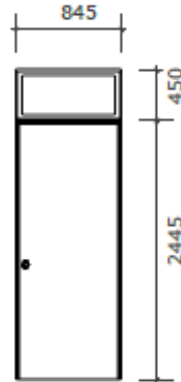

New Floor Plan

Door & Window

W1
2 Sided Slide Window
Aluminum
Powder coated
Glass Black

W2
3 Panel Window

D3
Door
Aluminum
Powder Coated
Cladding
White/Brown

D1
Toilet Door
Aluminum
Powder Coated
Cladding White

D2

KITCHEN CABINET