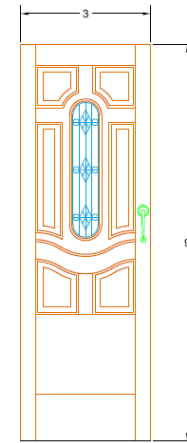

New Floor Plan

Door & Window

W1
2 Sided Slide Window
Aluminum
Powder coated
Glass Black

W2
3 Panel Window

D3
Door
Aluminum
Powder Coated
Cladding
White/Brown

D1
Toilet Door
Aluminum
Powder Coated
Cladding White

D2

KITCHEN CABINET