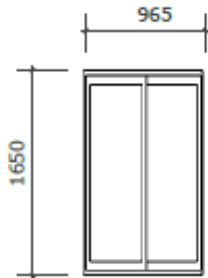

New Floor Plan

Door & Window

W1
2 Sided Slide Window
Aluminum
Powder coated
Glass Black

W2
3 Panel Window

D3
Door
Aluminum
Powder Coated
Cladding
White/Brown

D1
Toilet Door
Aluminum
Powder Coated
Cladding White