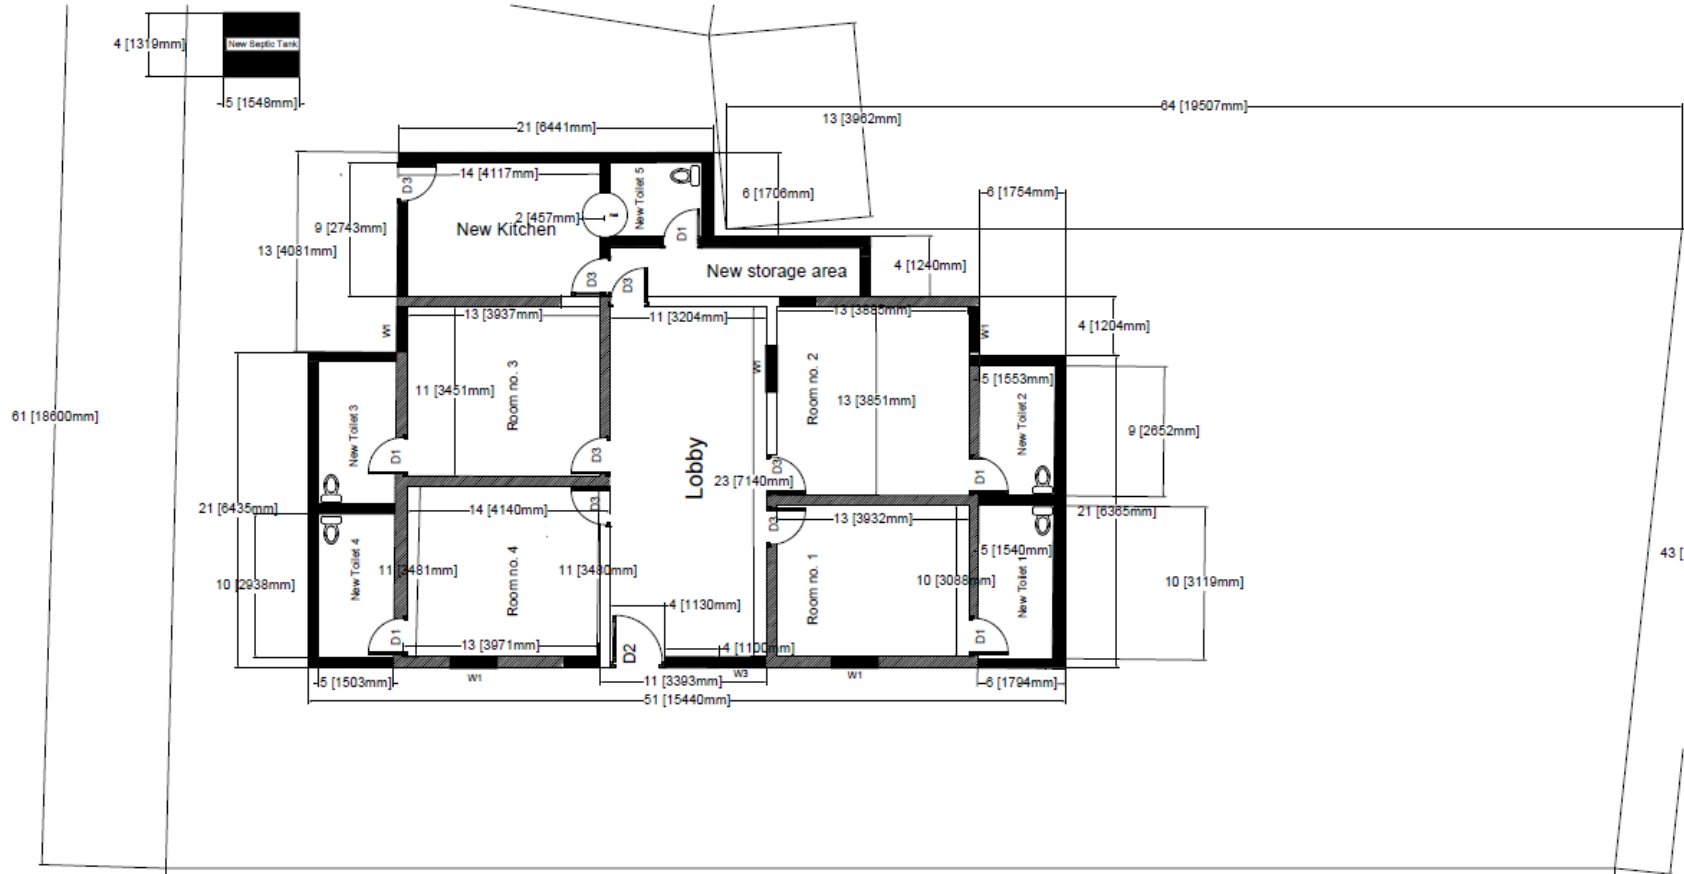

New Floor Plan

Door & Window

W1
2 Sided Slide Window
Aluminum
Powder coated
Glass Black

W2
3 Panel Window

D3
Door
Aluminum
Powder Coated
Cladding
White/Brown

D1
Toilet Door
Aluminum
Powder Coated
Cladding White

D2

KITCHEN CABINET