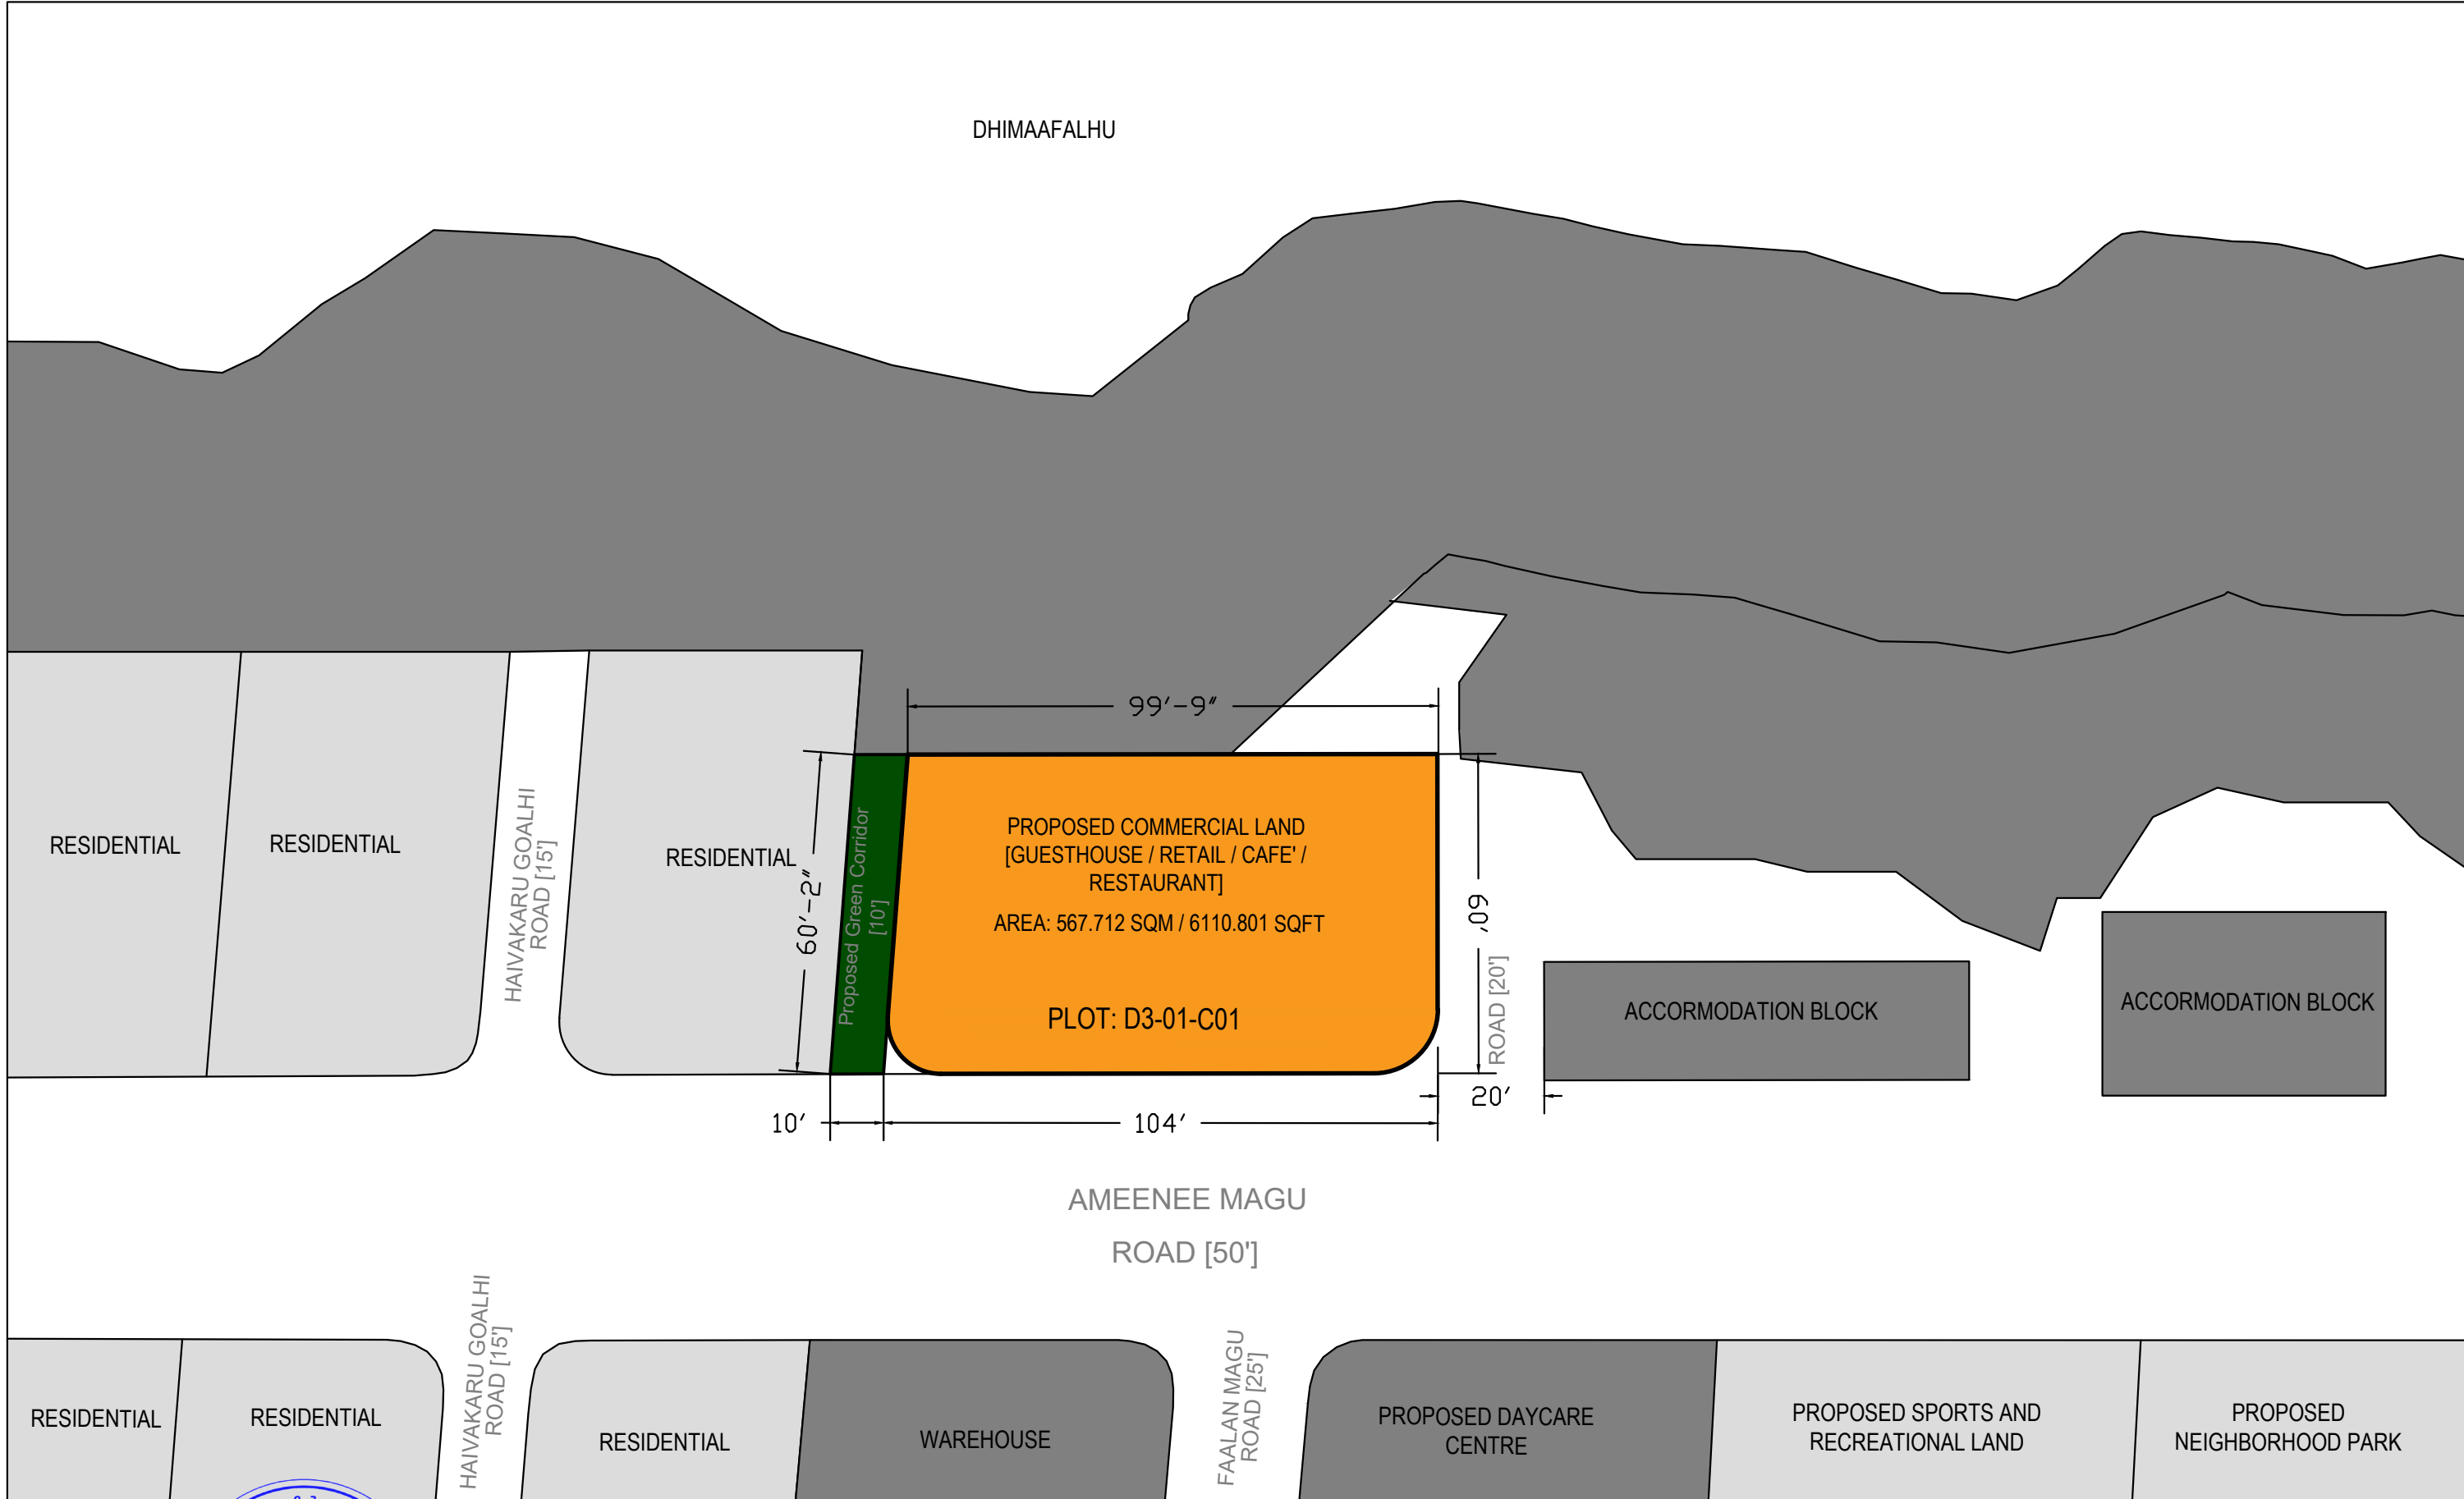

DHIMAAFALHU

SITE PLAN  
SCALE = NTS

**SECRETARIAT of the SOUTH MILADHUNMADULU KENDHIKULHUDHOO COUNCIL**

PROJECT:  
 PROPOSED LAND FOR GUESTHOUSE / CAFE / RESTAURANT / SHOP  
 KULHUDHOO, OLD POWERHOUSE LOCATION

SCALE: NTS  
 DATE: APRIL 2023

A01