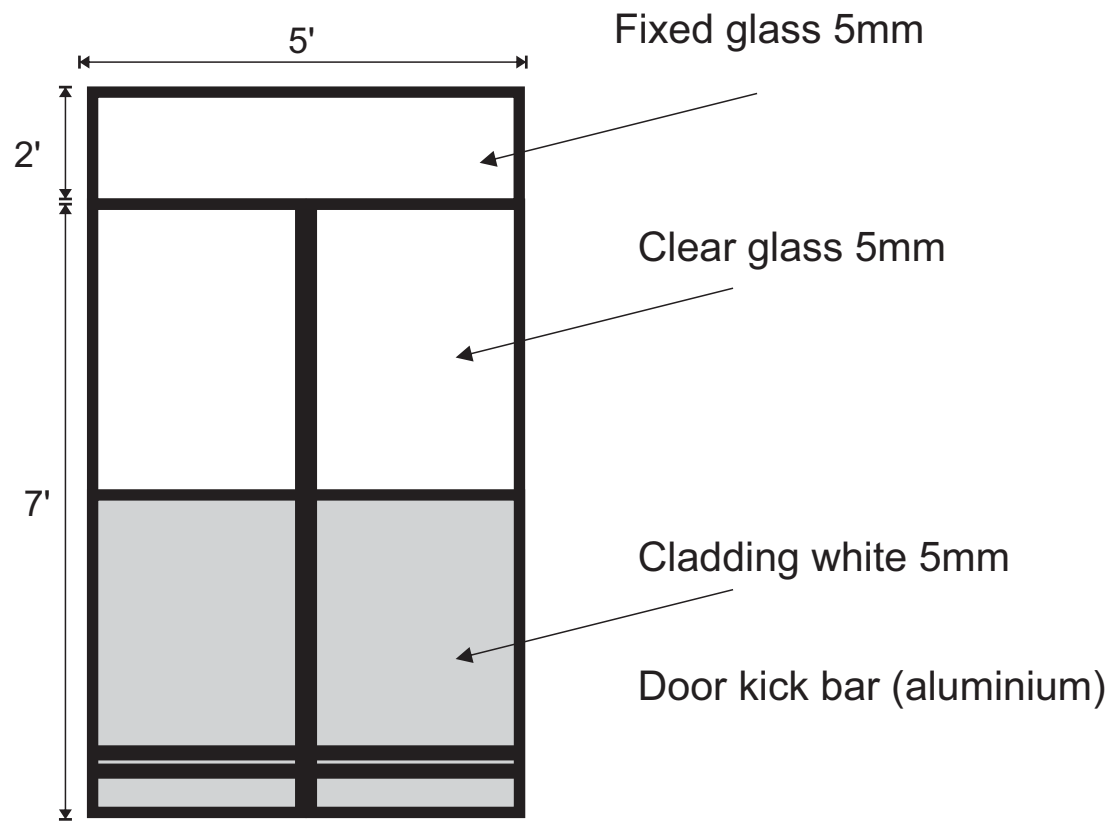

Exterior partition

Interior partition

D 1

5" SS 5 hing
Door closer
Door lock
SS handle

D 2

5" SS 5 hing
Door closer
Door lock
SS handle

Samples

Bed curtain details

Length: 24'

Height: 8'

Bend railing track

Curtain top with net

Sink cupboard details

Cupboard ply wood 18mm (white)
2 cupboard hing
Top granite sheet 18mm
SS Sink 14"x 14"
SS elbow tap

Cupboard ply wood 18mm (white)
3 Drawer aside
Center support
6 Teflon glides bottom