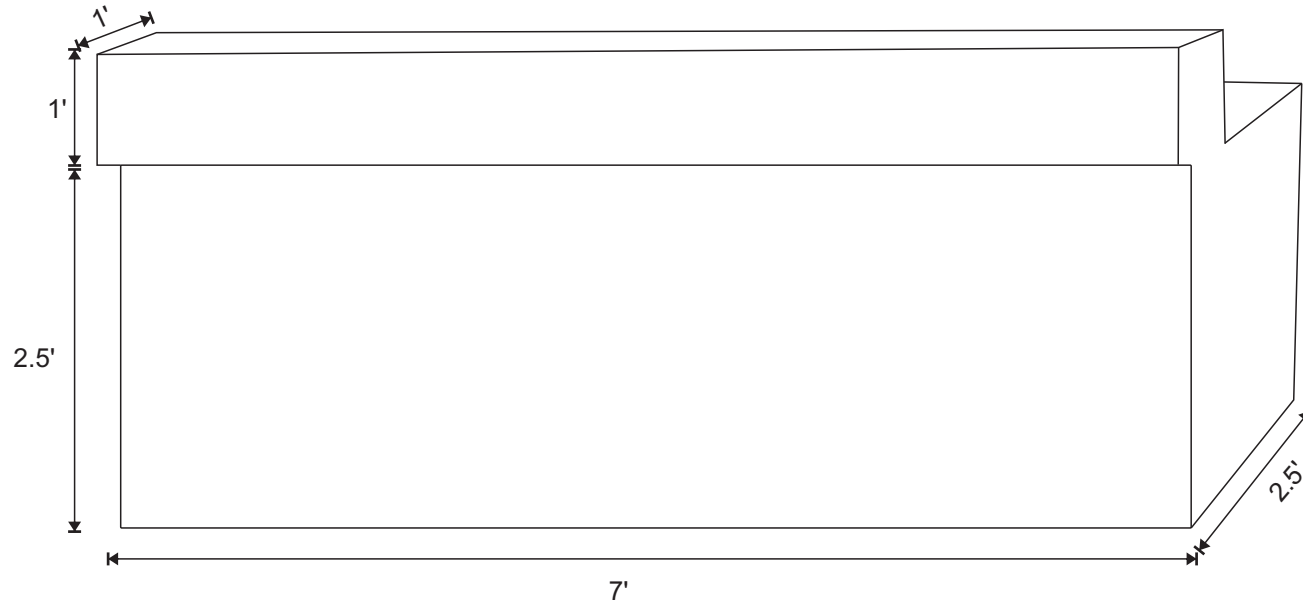

Exterior partition

Interior partition

D 1

5" SS 5 hing
Door closer
Door lock
SS handle

D 2

5" SS 5 hing
Door closer
Door lock
SS handle

Samples

Bed curtain details

Length: 24'

Height: 8'

Bend railing track

Curtain top with net

Sink cupboard details

Cupboard ply wood 18mm (white)
2 cupboard hing
Top granite sheet 18mm
SS Sink 14"x 14"
SS elbow tap

Cupboard ply wood 18mm (white)
3 Drawer aside
Center support
6 Teflon glides bottom