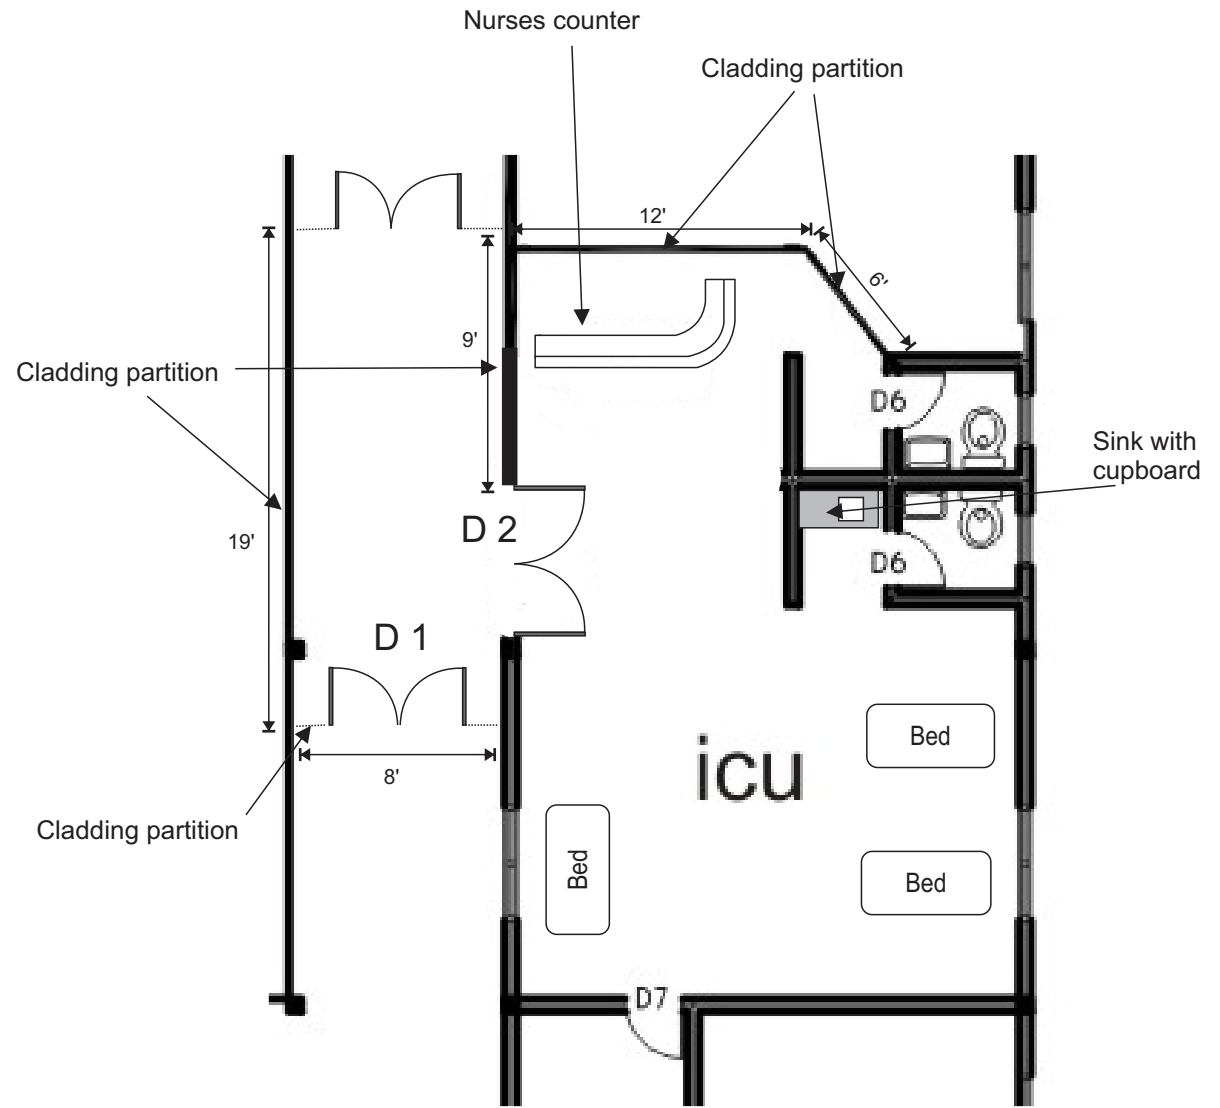

Exterior partition

Interior partition

D 1

5" SS 5 hing
Door closer
Door lock
SS handle

D 2

5" SS 5 hing
Door closer
Door lock
SS handle

Samples

Bed curtain details

Length: 24'

Height: 8'

Bend railing track

Curtain top with net

Sink cupboard details

Cupboard ply wood 18mm (white)
2 cupboard hing
Top granite sheet 18mm
SS Sink 14"x 14"
SS elbow tap

Cupboard ply wood 18mm (white)
3 Drawer aside
Center support
6 Teflon glides bottom