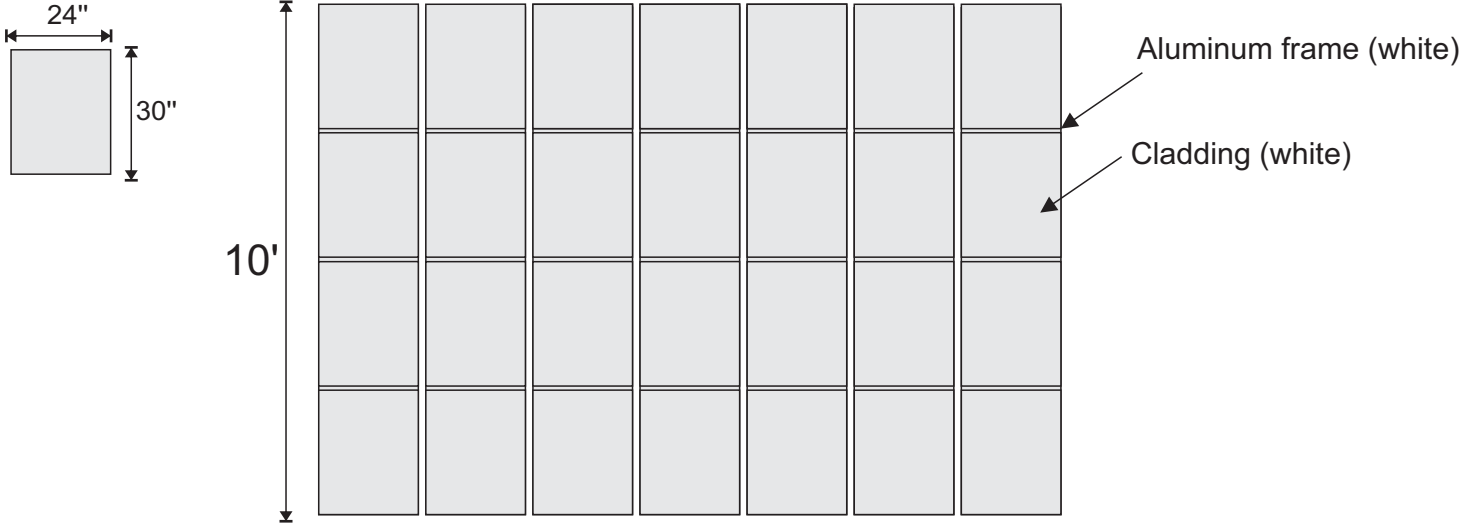

Exterior partition

Interior partition

D 1

5" SS 5 hing
Door closer
Door lock
SS handle

D 2

5" SS 5 hing
Door closer
Door lock
SS handle

Samples

Bed curtain details

Length: 24'

Height: 8'

Bend railing track

Curtain top with net

Sink cupboard details

Cupboard ply wood 18mm (white)
2 cupboard hing
Top granite sheet 18mm
SS Sink 14"x 14"
SS elbow tap

Cupboard ply wood 18mm (white)
3 Drawer aside
Center support
6 Teflon glides bottom