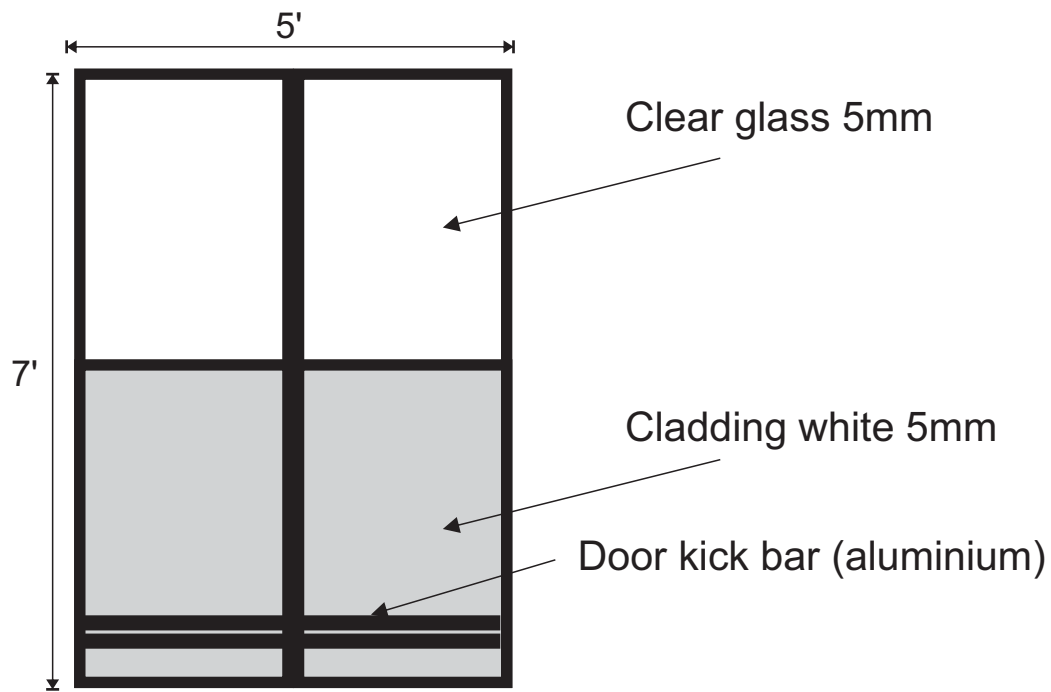

Exterior partition

Interior partition

D 1

5" SS 5 hing
Door closer
Door lock
SS handle

D 2

5" SS 5 hing
Door closer
Door lock
SS handle

Samples

Bed curtain details

Length: 24'

Height: 8'

Bend railing track

Curtain top with net

Sink cupboard details

Cupboard ply wood 18mm (white)
2 cupboard hing
Top granite sheet 18mm
SS Sink 14"x 14"
SS elbow tap

Cupboard ply wood 18mm (white)
3 Drawer aside
Center support
6 Teflon glides bottom