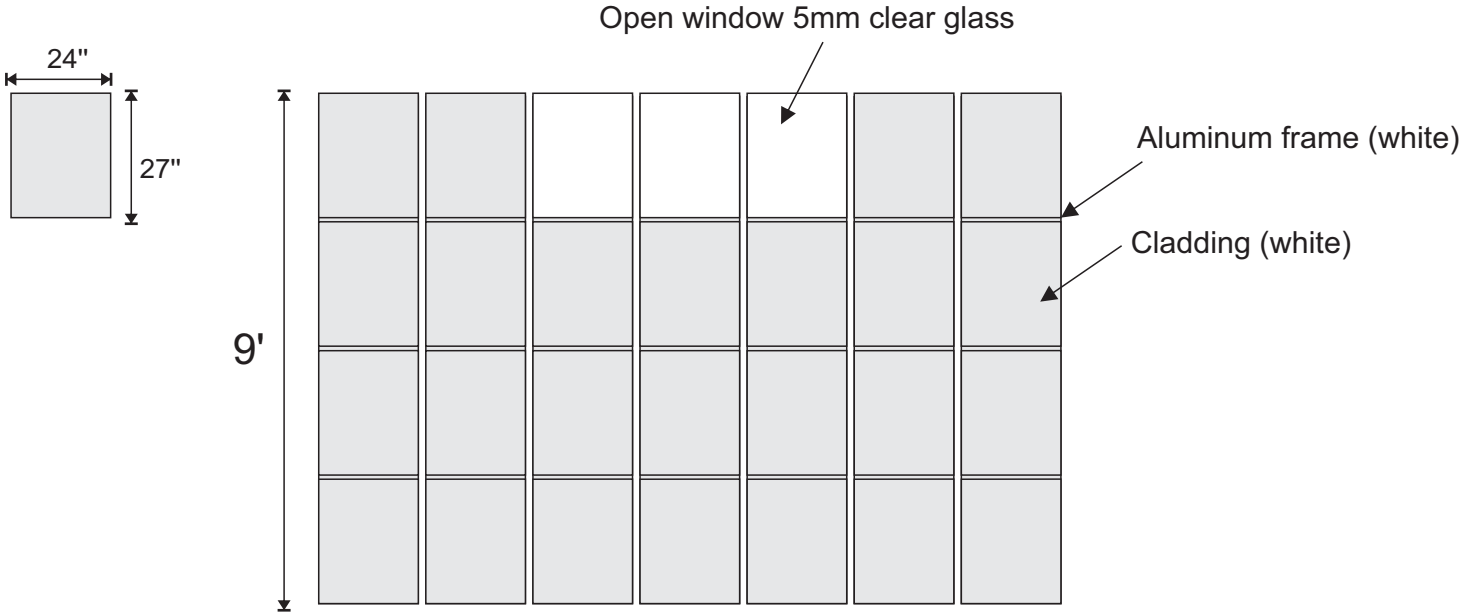

Exterior partition

Interior partition

D 1

5" SS 5 hing
Door closer
Door lock
SS handle

D 2

5" SS 5 hing
Door closer
Door lock
SS handle

Samples

Bed curtain details

Length: 24'

Height: 8'

Bend railing track

Curtain top with net

Sink cupboard details

Cupboard ply wood 18mm (white)
2 cupboard hing
Top granite sheet 18mm
SS Sink 14"x 14"
SS elbow tap

Cupboard ply wood 18mm (white)
3 Drawer aside
Center support
6 Teflon glides bottom