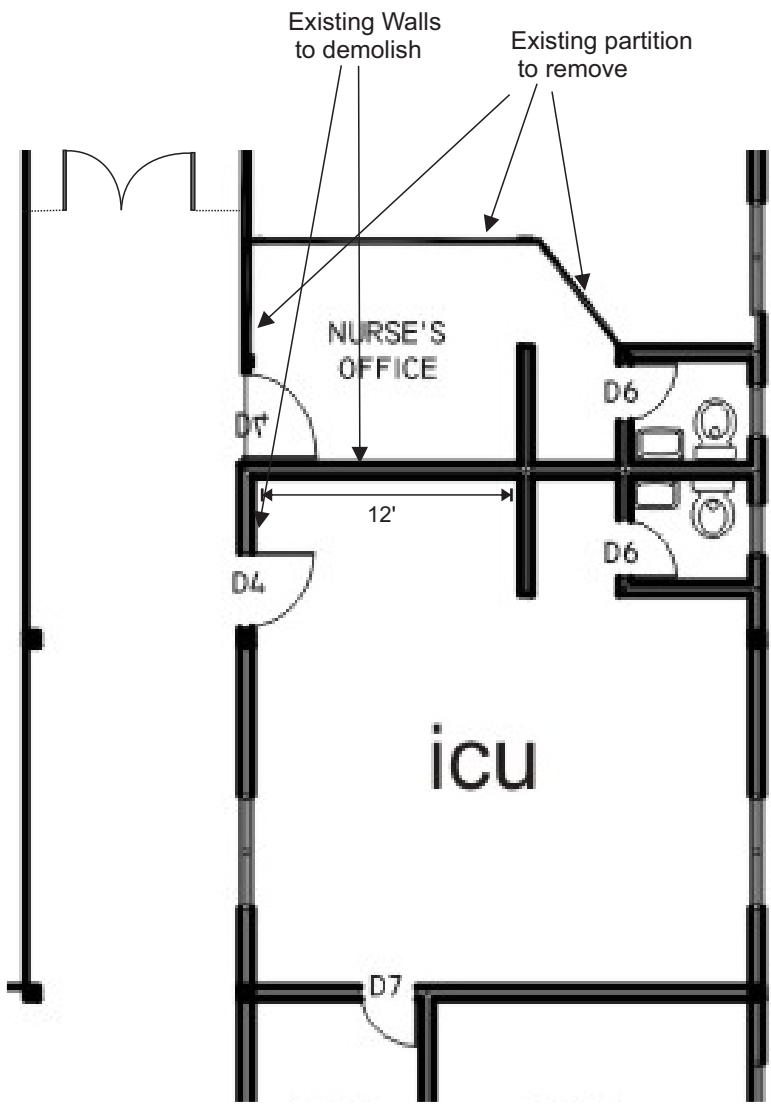

Exterior partition

Interior partition

D 1

5" SS 5 hing
Door closer
Door lock
SS handle

D 2

5" SS 5 hing
Door closer
Door lock
SS handle

Samples

Bed curtain details

Length: 24'

Height: 8'

Bend railing track

Curtain top with net

Sink cupboard details

Cupboard ply wood 18mm (white)
2 cupboard hing
Top granite sheet 18mm
SS Sink 14"x 14"
SS elbow tap

Cupboard ply wood 18mm (white)
3 Drawer aside
Center support
6 Teflon glides bottom