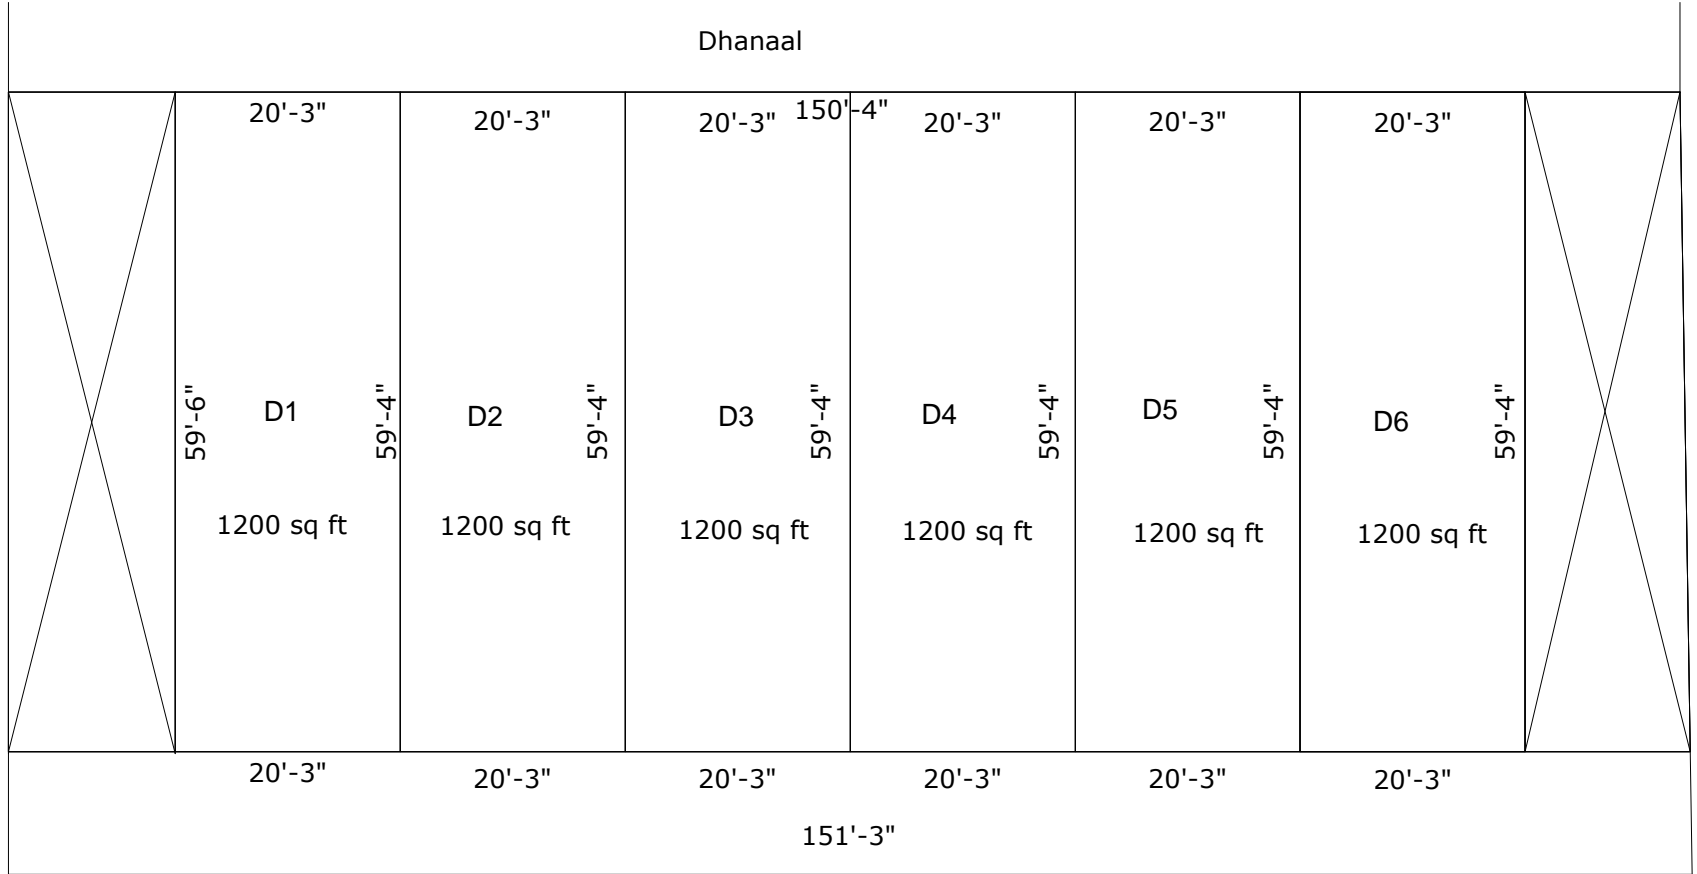

Hospital

Magu

Empty land

25'

151'-3"

151'-5"

Magu

14'

25'

Resident buildings

Resident buildings

Dhanaal