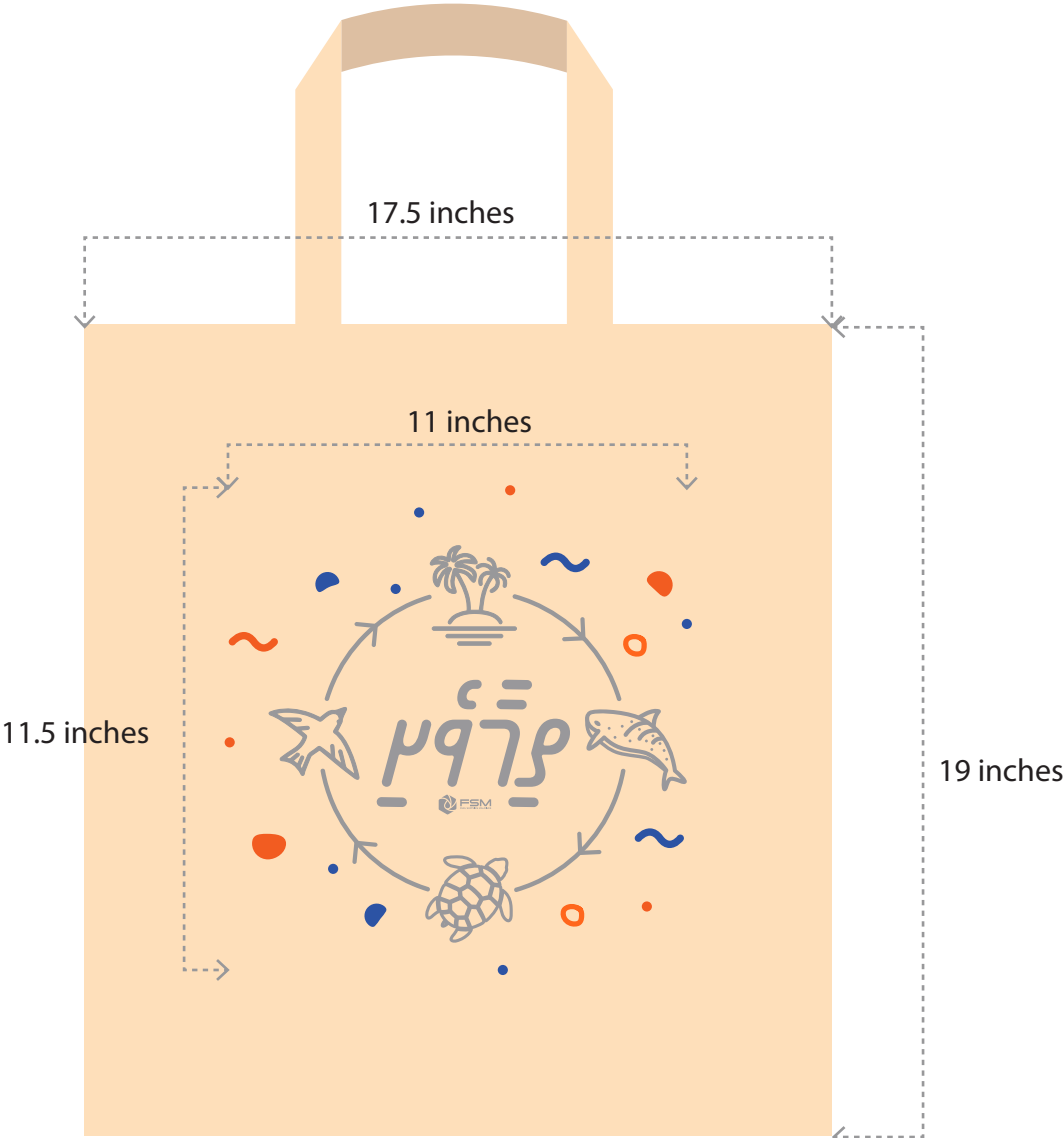

FSM Eco Bag

Measurement (Big Tote Bag)

Art Work