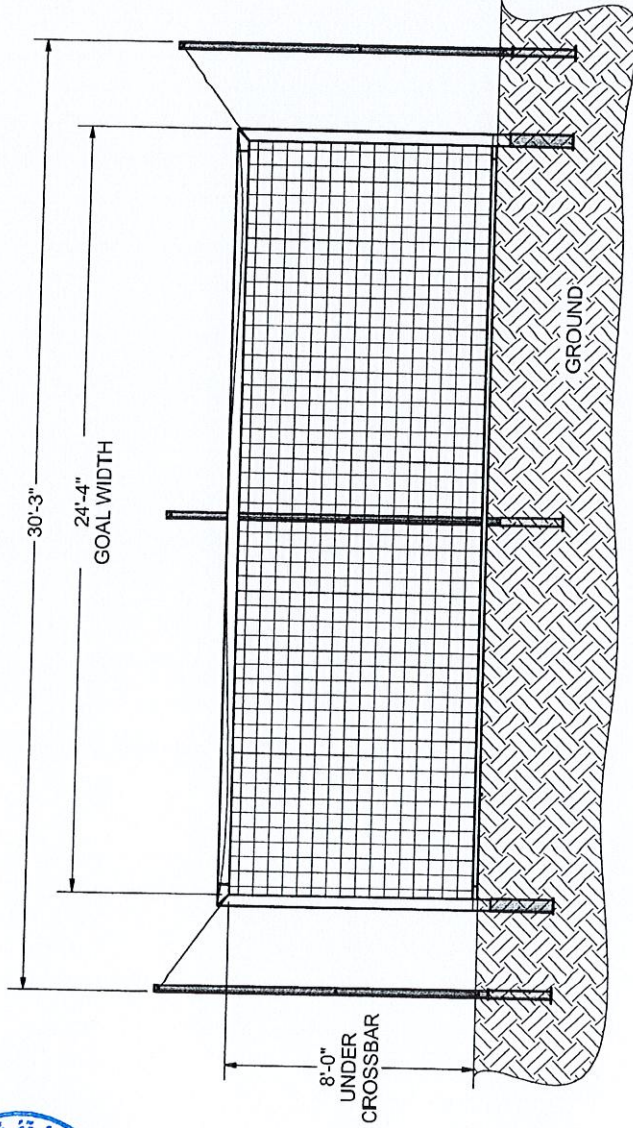

FRONT VIEW

SIDE VIEW

FEATURES:

- 1) ALUMINUM POSTS, CROSSBAR, GROUND FRAME, AND BACK POLES
- 2) FINISH:
 - GOAL FRAME - WHITE POWDER COAT
 - BACK POLES - BLACK POWDER COAT
- 3) INCLUDES:
 - 3mm WHITE NET
 - KWIK LOCK® NET CLIPS
 - 5 GROUND SLEEVES WITH CAPS
- 4) ASSEMBLED WEIGHT: 217 LBS.
- 5) EXCEEDS:
 - NCAA SPECIFICATIONS
 - NFHS A SPECIFICATIONS
 - ASTM F2950-14 STANDARDS

MATERIAL DETAILS

POSTS AND CROSSBAR
MATERIAL - ALUMINIUM

GROUND FRAME
MATERIAL - ALUMINIUM

BACK POLES
MATERIAL - ALUMINIUM

OVERHEAD VIEW

NOTES:

- 1) DIMENSIONS ARE FOR PLANNING PURPOSES. INSTALLATION MUST BE IN ACCORDANCE WITH INSTALLATION INSTRUCTIONS.
- 2) CUSTOMER SUPPLIED MATERIALS FOR GOAL INSTALLATION
 - 1.0 cubic yard - CONCRETE
 - 0.6 cubic yard - CLEAN STONE (1/4" - 3/4")
 ABOVE AMOUNTS ARE PER GOAL INSTALLATION

Parts List

Part #	Qty	Description
UZ56	3	GROUND SLEEVE CAP
UZ65	2	GROUND SLEEVE
UZ66	2	GROUND SLEEVE CAP
UZ393	1	CROSSBAR
UZ395	1	LEFT POST, PRO PREMIER ROUND
UZ396	1	RIGHT POST, PRO PREMIER ROUND
UZ463	3	GROUND SLEEVE
UZ925	1	LEFT BASE, 10B3301
UZ926	1	RIGHT BASE, 10B3301
UZ927	1	REAR TUBE, 10B3301
UZ928	2	TUBE CONNECTOR PLATE
UZ1122	3	2B8 BACK POLE
3B1502	1	NET, 3MM ROPE, 120MM MESH