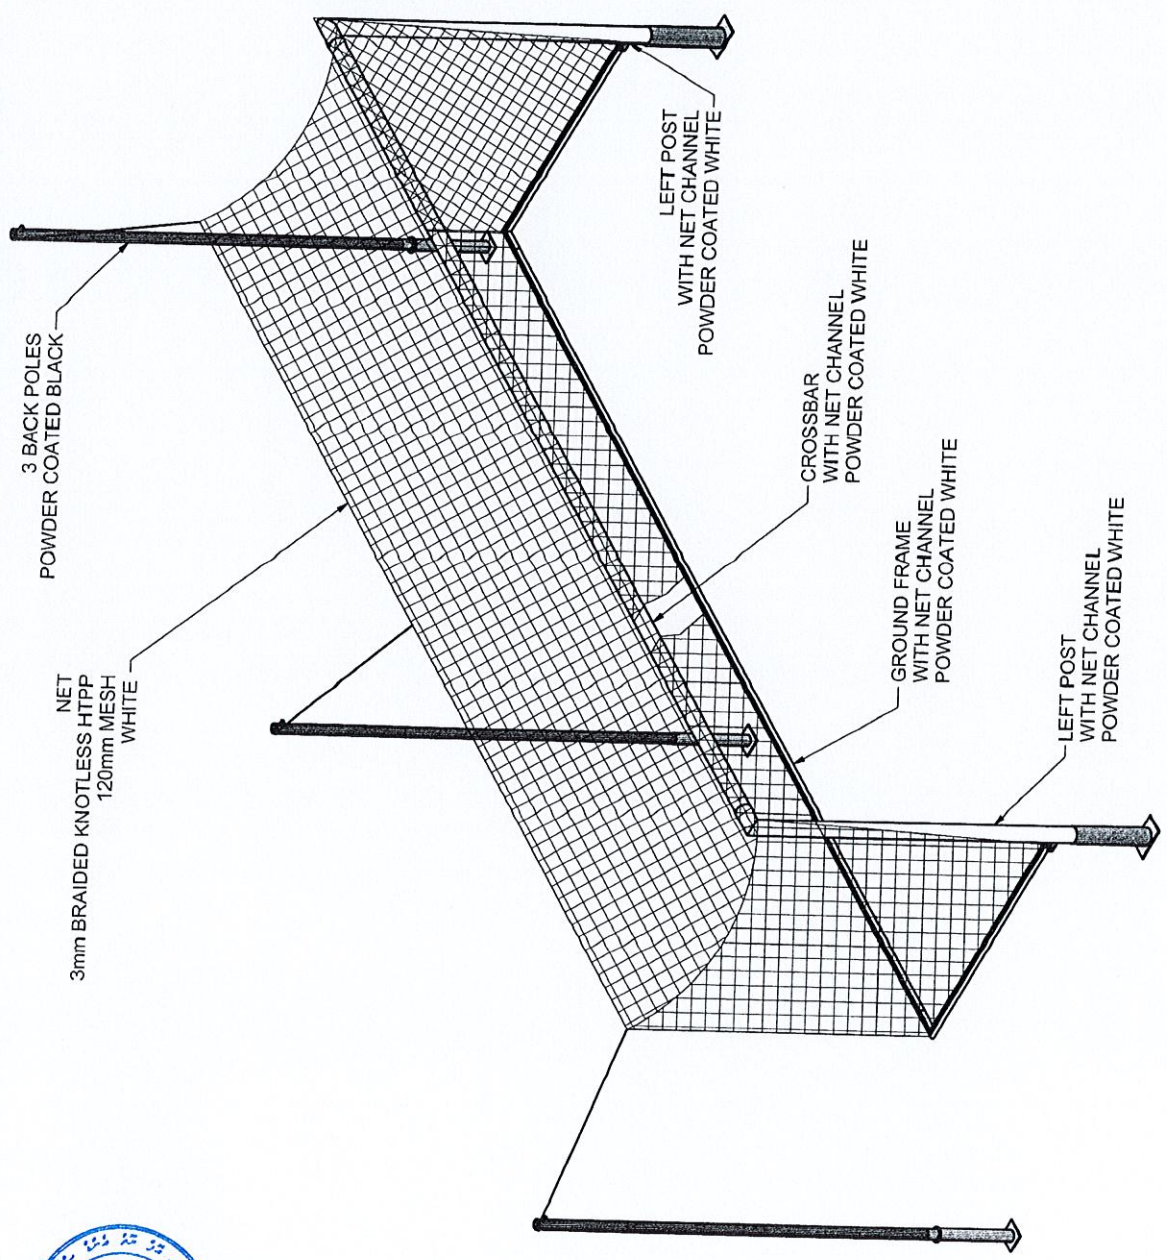

FRONT VIEW

SIDE VIEW

FEATURES:

- 1) ALUMINUM POSTS, CROSSBAR, GROUND FRAME, AND BACK POLES
- 2) FINISH:
 - GOAL FRAME - WHITE POWDER COAT
 - BACK POLES - BLACK POWDER COAT
- 3) INCLUDES:
 - 3mm WHITE NET
 - KWIK LOCK® NET CLIPS
 - 5 GROUND SLEEVES WITH CAPS
- 4) ASSEMBLED WEIGHT: 217 LBS.
- 5) EXCEEDS:
 - NCAA SPECIFICATIONS
 - NFHS A SPECIFICATIONS
 - ASTM F2950-14 STANDARDS

MATERIAL DETAILS

POSTS AND CROSSBAR
MATERIAL - ALUMINIUM

GROUND FRAME
MATERIAL - ALUMINIUM

BACK POLES
MATERIAL - ALUMINIUM

OVERHEAD VIEW

NOTES:

- 1) DIMENSIONS ARE FOR PLANNING PURPOSES. INSTALLATION MUST BE IN ACCORDANCE WITH INSTALLATION INSTRUCTIONS.
- 2) CUSTOMER SUPPLIED MATERIALS FOR GOAL INSTALLATION
 - 1.0 cubic yard - CONCRETE
 - 0.6 cubic yard - CLEAN STONE (1/4" - 3/4")
 ABOVE AMOUNTS ARE PER GOAL INSTALLATION

Parts List

Part #	Qty	Description
UZ56	3	GROUND SLEEVE CAP
UZ65	2	GROUND SLEEVE
UZ66	2	GROUND SLEEVE CAP
UZ393	1	CROSSBAR
UZ395	1	LEFT POST, PRO PREMIER ROUND
UZ396	1	RIGHT POST, PRO PREMIER ROUND
UZ463	3	GROUND SLEEVE
UZ925	1	LEFT BASE, 10B3301
UZ926	1	RIGHT BASE, 10B3301
UZ927	1	REAR TUBE, 10B3301
UZ928	2	TUBE CONNECTOR PLATE
UZ1122	3	2B8 BACK POLE
3B1502	1	NET, 3MM ROPE, 120MM MESH