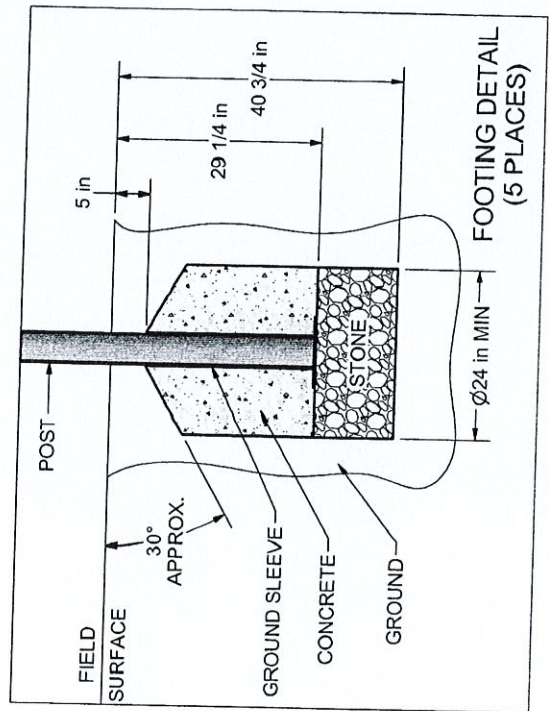

FRONT VIEW

SIDE VIEW

FEATURES:

- 1) ALUMINUM POSTS, CROSSBAR, GROUND FRAME, AND BACK POLES
- 2) FINISH:
 - GOAL FRAME - WHITE POWDER COAT
 - BACK POLES - BLACK POWDER COAT
- 3) INCLUDES:
 - 3mm WHITE NET
 - KWIK LOCK® NET CLIPS
 - 5 GROUND SLEEVES WITH CAPS
- 4) ASSEMBLED WEIGHT: 217 LBS.
- 5) EXCEEDS:
 - NCAA SPECIFICATIONS
 - NFHS A SPECIFICATIONS
 - ASTM F2950-14 STANDARDS

MATERIAL DETAILS

POSTS AND CROSSBAR
MATERIAL - ALUMINIUM

GROUND FRAME
MATERIAL - ALUMINIUM

BACK POLES
MATERIAL - ALUMINIUM

OVERHEAD VIEW

NOTES:

- 1) DIMENSIONS ARE FOR PLANNING PURPOSES. INSTALLATION MUST BE IN ACCORDANCE WITH INSTALLATION INSTRUCTIONS.
- 2) CUSTOMER SUPPLIED MATERIALS FOR GOAL INSTALLATION
 - 1.0 cubic yard - CONCRETE
 - 0.6 cubic yard - CLEAN STONE (1/4" - 3/4")
 ABOVE AMOUNTS ARE PER GOAL INSTALLATION

Parts List

Part #	Qty	Description
UZ56	3	GROUND SLEEVE CAP
UZ65	2	GROUND SLEEVE
UZ66	2	GROUND SLEEVE CAP
UZ393	1	CROSSBAR
UZ395	1	LEFT POST, PRO PREMIER ROUND
UZ396	1	RIGHT POST, PRO PREMIER ROUND
UZ463	3	GROUND SLEEVE
UZ925	1	LEFT BASE, 10B3301
UZ926	1	RIGHT BASE, 10B3301
UZ927	1	REAR TUBE, 10B3301
UZ928	2	TUBE CONNECTOR PLATE
UZ1122	3	2B8 BACK POLE
3B1502	1	NET, 3MM ROPE, 120MM MESH