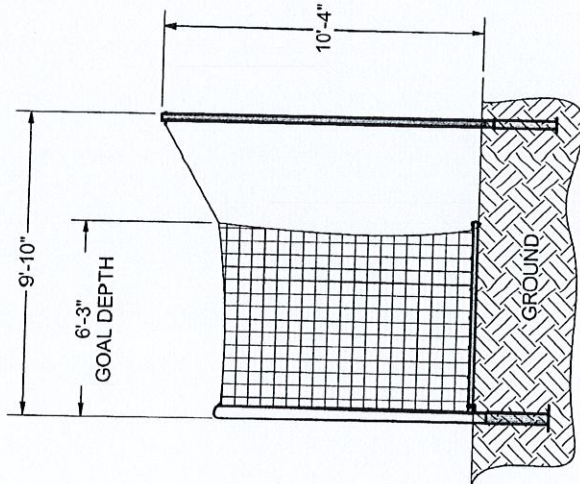

FRONT VIEW

SIDE VIEW

FEATURES:

- 1) ALUMINUM POSTS, CROSSBAR, GROUND FRAME, AND BACK POLES
- 2) FINISH:
 - GOAL FRAME - WHITE POWDER COAT
 - BACK POLES - BLACK POWDER COAT
- 3) INCLUDES:
 - 3mm WHITE NET
 - KWIK LOCK® NET CLIPS
 - 5 GROUND SLEEVES WITH CAPS
- 4) ASSEMBLED WEIGHT: 217 LBS.
- 5) EXCEEDS:
 - NCAA SPECIFICATIONS
 - NFHS A SPECIFICATIONS
 - ASTM F2950-14 STANDARDS

MATERIAL DETAILS

POSTS AND CROSSBAR
MATERIAL - ALUMINIUM

GROUND FRAME
MATERIAL - ALUMINIUM

BACK POLES
MATERIAL - ALUMINIUM

OVERHEAD VIEW

NOTES:

- 1) DIMENSIONS ARE FOR PLANNING PURPOSES. INSTALLATION MUST BE IN ACCORDANCE WITH INSTALLATION INSTRUCTIONS.
- 2) CUSTOMER SUPPLIED MATERIALS FOR GOAL INSTALLATION
 - 1.0 cubic yard - CONCRETE
 - 0.6 cubic yard - CLEAN STONE (1/4" - 3/4")
 ABOVE AMOUNTS ARE PER GOAL INSTALLATION

Parts List

Part #	Qty	Description
UZ56	3	GROUND SLEEVE CAP
UZ65	2	GROUND SLEEVE
UZ66	2	GROUND SLEEVE CAP
UZ393	1	CROSSBAR
UZ395	1	LEFT POST, PRO PREMIER ROUND
UZ396	1	RIGHT POST, PRO PREMIER ROUND
UZ463	3	GROUND SLEEVE
UZ925	1	LEFT BASE, 10B3301
UZ926	1	RIGHT BASE, 10B3301
UZ927	1	REAR TUBE, 10B3301
UZ928	2	TUBE CONNECTOR PLATE
UZ1122	3	2B8 BACK POLE
3B1502	1	NET, 3MM ROPE, 120MM MESH