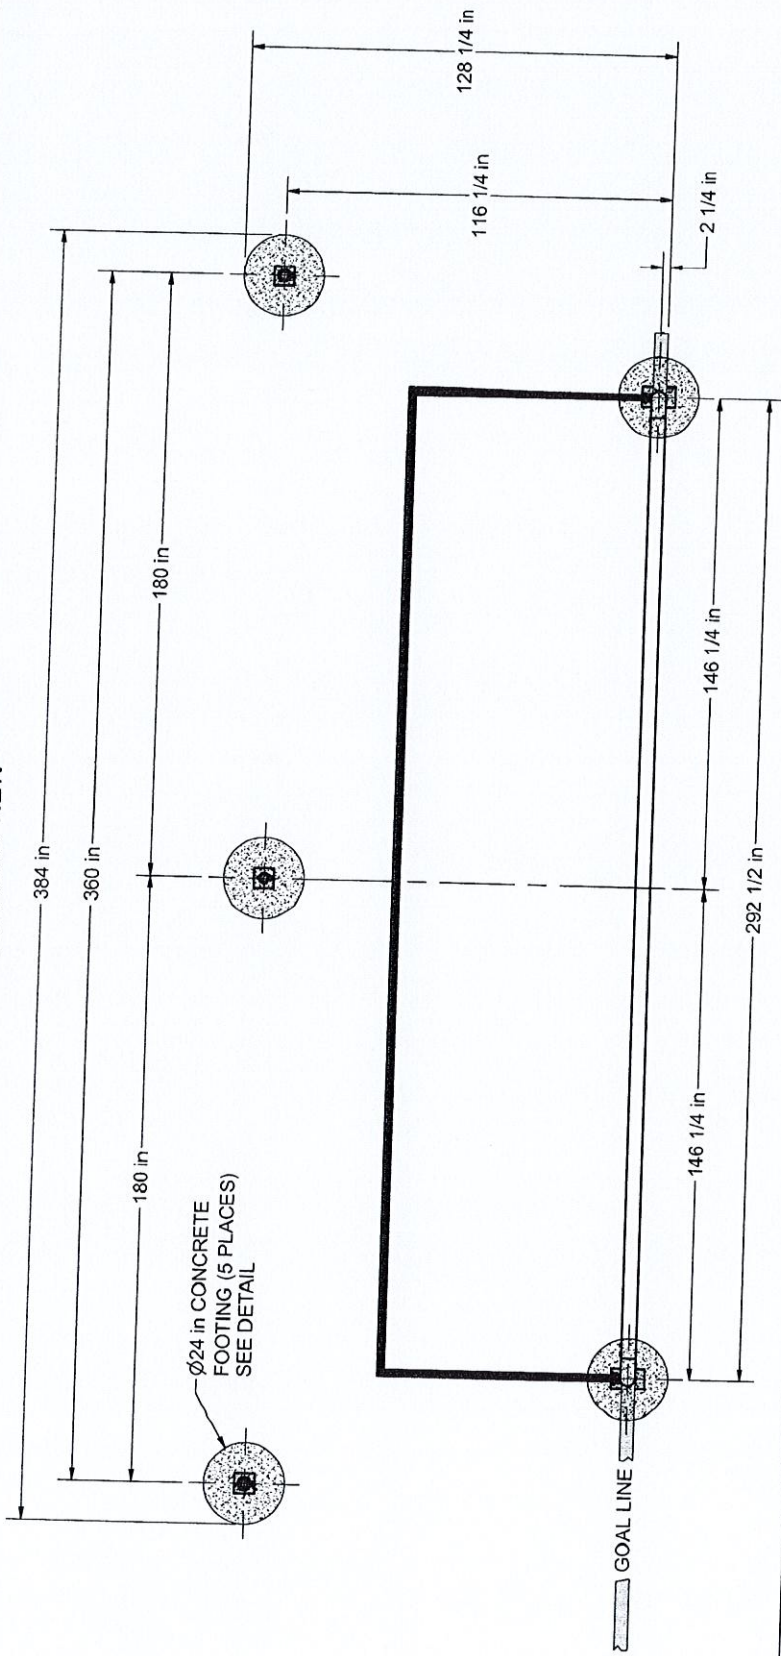

FRONT VIEW

SIDE VIEW

FEATURES:

- 1) ALUMINUM POSTS, CROSSBAR, GROUND FRAME, AND BACK POLES
- 2) FINISH:
 - GOAL FRAME - WHITE POWDER COAT
 - BACK POLES - BLACK POWDER COAT
- 3) INCLUDES:
 - 3mm WHITE NET
 - KWIK LOCK® NET CLIPS
 - 5 GROUND SLEEVES WITH CAPS
- 4) ASSEMBLED WEIGHT: 217 LBS.
- 5) EXCEEDS:
 - NCAA SPECIFICATIONS
 - NFHS A SPECIFICATIONS
 - ASTM F2950-14 STANDARDS

MATERIAL DETAILS

POSTS AND CROSSBAR
MATERIAL - ALUMINIUM

GROUND FRAME
MATERIAL - ALUMINIUM

BACK POLES
MATERIAL - ALUMINIUM

OVERHEAD VIEW

NOTES:

- 1) DIMENSIONS ARE FOR PLANNING PURPOSES. INSTALLATION MUST BE IN ACCORDANCE WITH INSTALLATION INSTRUCTIONS.
- 2) CUSTOMER SUPPLIED MATERIALS FOR GOAL INSTALLATION
 - 1.0 cubic yard - CONCRETE
 - 0.6 cubic yard - CLEAN STONE (1/4" - 3/4")
 ABOVE AMOUNTS ARE PER GOAL INSTALLATION

Parts List

Part #	Qty	Description
UZ56	3	GROUND SLEEVE CAP
UZ65	2	GROUND SLEEVE
UZ66	2	GROUND SLEEVE CAP
UZ393	1	CROSSBAR
UZ395	1	LEFT POST, PRO PREMIER ROUND
UZ396	1	RIGHT POST, PRO PREMIER ROUND
UZ463	3	GROUND SLEEVE
UZ925	1	LEFT BASE, 10B3301
UZ926	1	RIGHT BASE, 10B3301
UZ927	1	REAR TUBE, 10B3301
UZ928	2	TUBE CONNECTOR PLATE
UZ1122	3	2B8 BACK POLE
3B1502	1	NET, 3MM ROPE, 120MM MESH