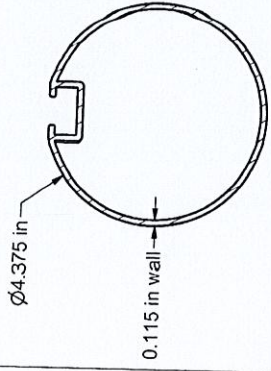

FRONT VIEW

SIDE VIEW

FEATURES:

- 1) ALUMINUM POSTS, CROSSBAR, GROUND FRAME, AND BACK POLES
- 2) FINISH:
 - GOAL FRAME - WHITE POWDER COAT
 - BACK POLES - BLACK POWDER COAT
- 3) INCLUDES:
 - 3mm WHITE NET
 - KWIK LOCK® NET CLIPS
 - 5 GROUND SLEEVES WITH CAPS
- 4) ASSEMBLED WEIGHT: 217 LBS.
- 5) EXCEEDS:
 - NCAA SPECIFICATIONS
 - NFHS A SPECIFICATIONS
 - ASTM F2950-14 STANDARDS

MATERIAL DETAILS

POSTS AND CROSSBAR
MATERIAL - ALUMINIUM

GROUND FRAME
MATERIAL - ALUMINIUM

BACK POLES
MATERIAL - ALUMINIUM

OVERHEAD VIEW

NOTES:

- 1) DIMENSIONS ARE FOR PLANNING PURPOSES. INSTALLATION MUST BE IN ACCORDANCE WITH INSTALLATION INSTRUCTIONS.
- 2) CUSTOMER SUPPLIED MATERIALS FOR GOAL INSTALLATION
 - 1.0 cubic yard - CONCRETE
 - 0.6 cubic yard - CLEAN STONE (1/4" - 3/4")
 ABOVE AMOUNTS ARE PER GOAL INSTALLATION

Parts List

Part #	Qty	Description
UZ56	3	GROUND SLEEVE CAP
UZ65	2	GROUND SLEEVE
UZ66	2	GROUND SLEEVE CAP
UZ393	1	CROSSBAR
UZ395	1	LEFT POST, PRO PREMIER ROUND
UZ396	1	RIGHT POST, PRO PREMIER ROUND
UZ463	3	GROUND SLEEVE
UZ925	1	LEFT BASE, 10B3301
UZ926	1	RIGHT BASE, 10B3301
UZ927	1	REAR TUBE, 10B3301
UZ928	2	TUBE CONNECTOR PLATE
UZ1122	3	2B8 BACK POLE
3B1502	1	NET, 3MM ROPE, 120MM MESH