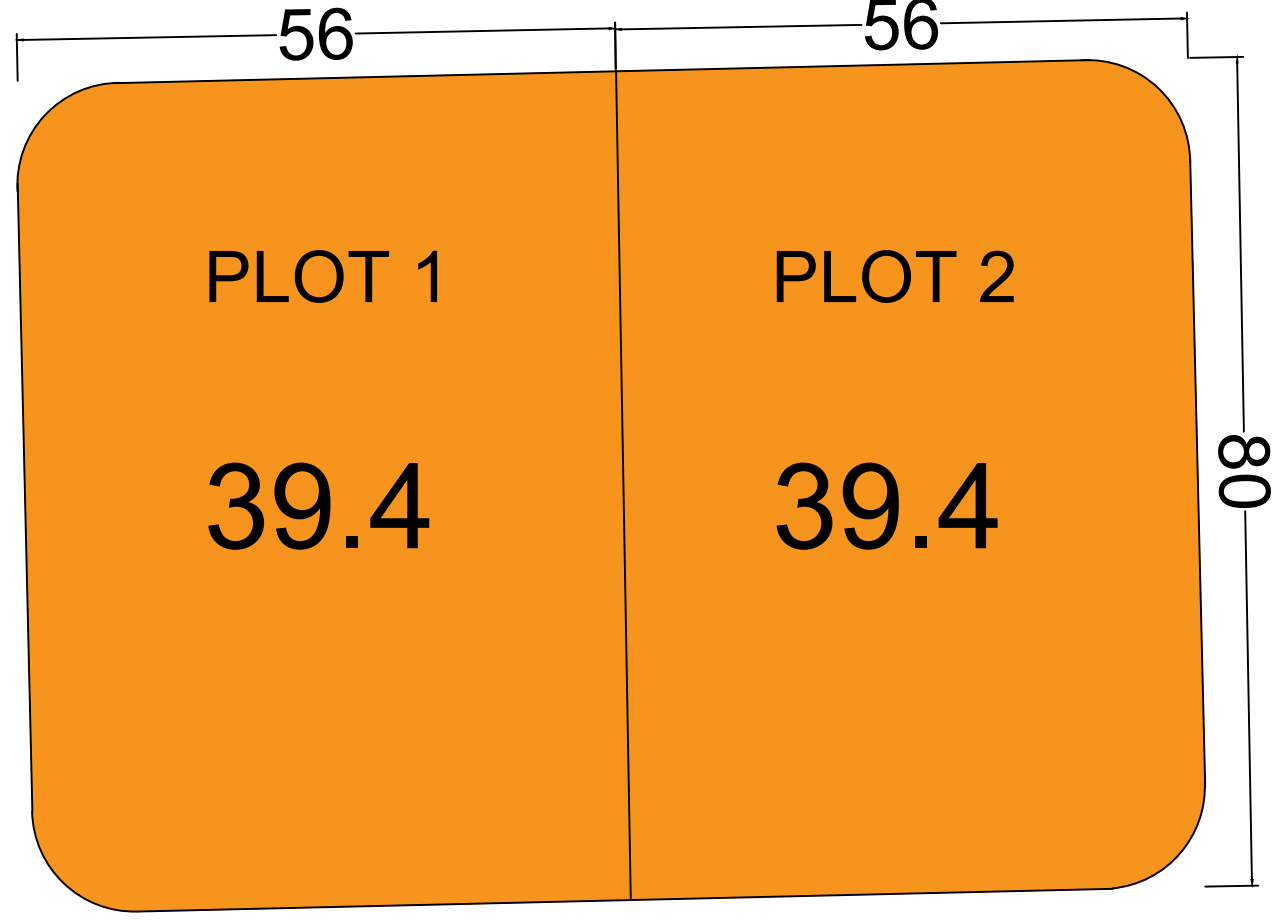

PROPOSED LAND FOR LEASE

52.2

39.4

52.2

52.2

Athireege

OALHI

Kudhili'n'bomage

Kara

AI

7.1