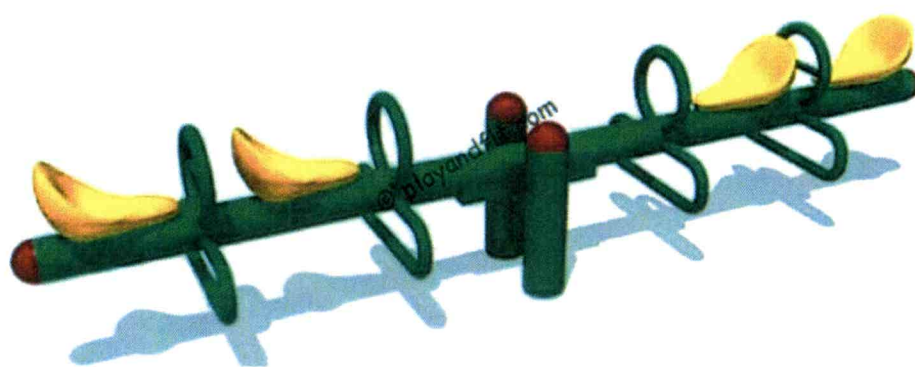

## Combine slider

**Material:** Plastic LLDPE , Galvanized Pipe, powder coated deck

**Size:** 8.5x5.0x3.8m

## Seasaw,4 seats Plastic Seasaw

Material:	galvanized steel, _____
Type:	Outdoor Playground
Size:	250*60*60cm

## seesaw for kids

Size	200*35*70cm
Material	The main metal parts are made of 114 galvanized steel tube which is processed with carbon-dioxide arc welding, high temperature solidity,static spraying paint.

# SPRING RIDERS

**Material:** Plastic LLDPE  
**Size:** 85cmX50cmX98cm

**Material:** Plastic LLDPE  
**Size:** 88cmX48cmX88cm

**Material:** Plastic LLDPE  
**Size:** 96cmX96cmX78cm

**Material:** Plastic LLDPE  
**Size:** 80cmX60cmX80cm