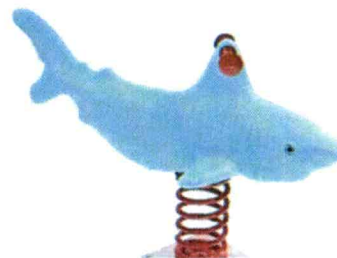

Material: Plastic LLDPE
Size: 100cmX45cmX75cm