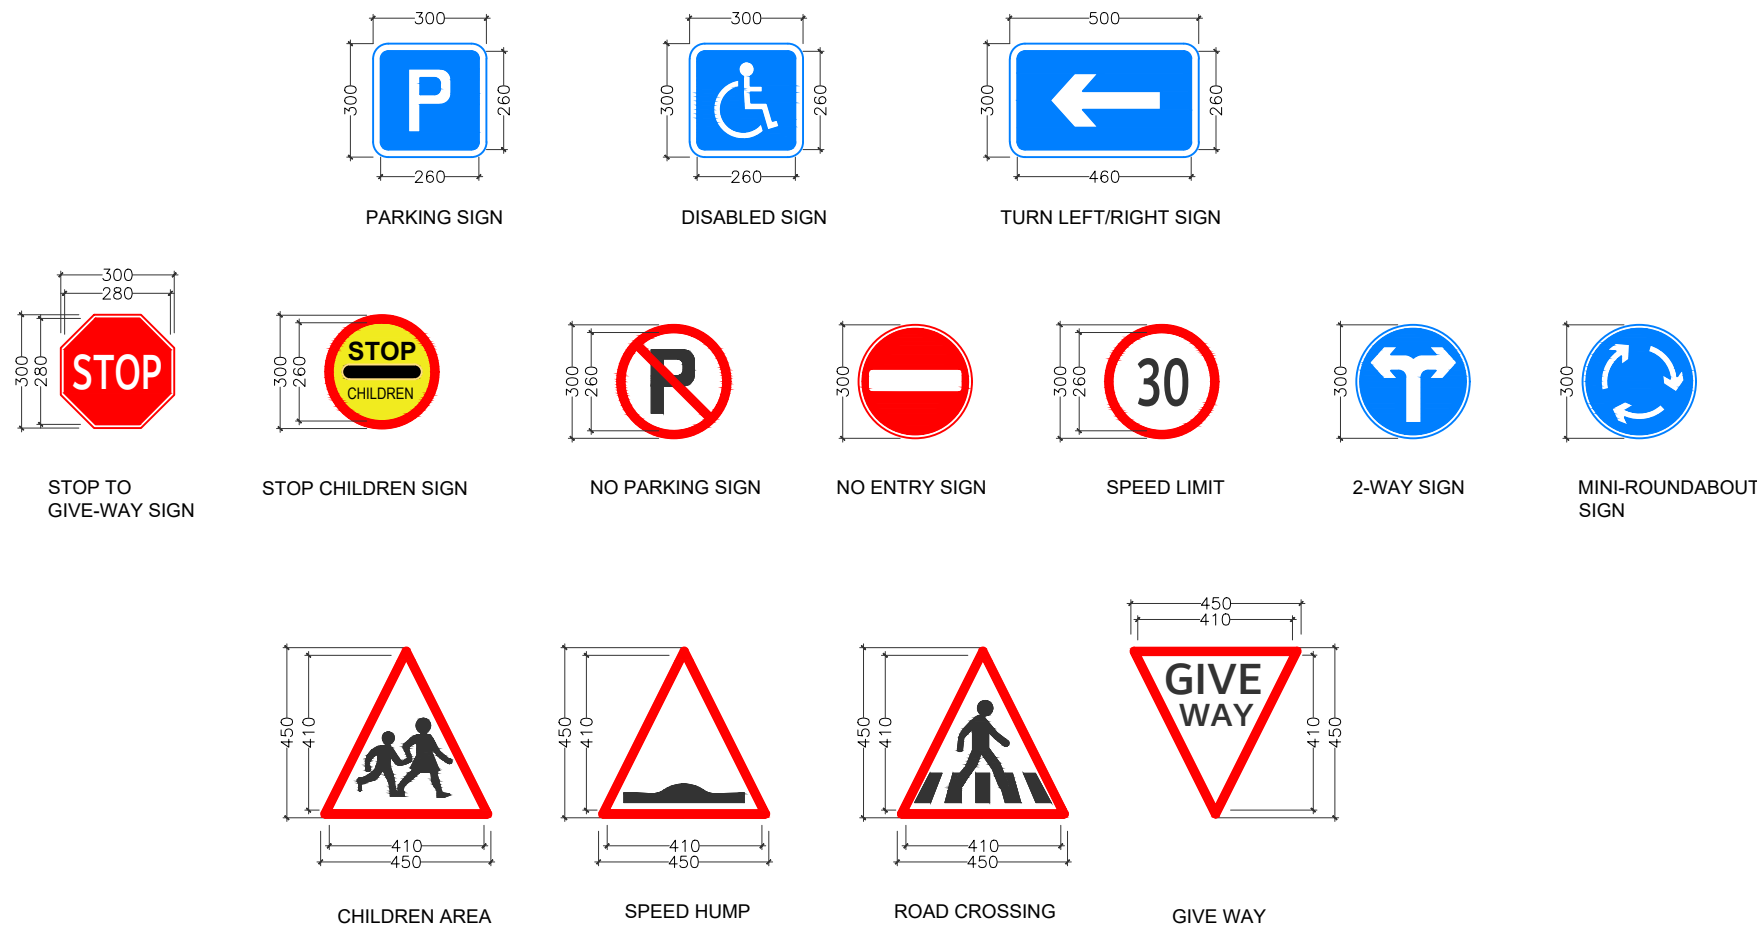

LOT 1: SH. MILANDHOO

ROAD SIGNAGE & POLE DRAWING

ROAD DEVELOPMENT
COOPERATION

ORCHID MAGU
MALE'

LEGENDS:

PROJECT:
DESIGN & BUILD OF G.DH
GADHDHOO MAJOR ROADS

DRAWING TITLE:
SIGN BOARD DETAILS

DRAWN BY	SHIYAZ
APPROVED BY	ALI ZAMEER
DATE: Nov 2022	PAGE NO:
SCALE: AS GIVEN	01

SIGN BOARD DETAILS

SCALE 1:20

SIGN BOARD POLE DETAILS

SCALE 1:20

ROAD NAME BOARDS

سَايْمَا گولہ

SAIMA GOALHI

کالافانہ ہینگون