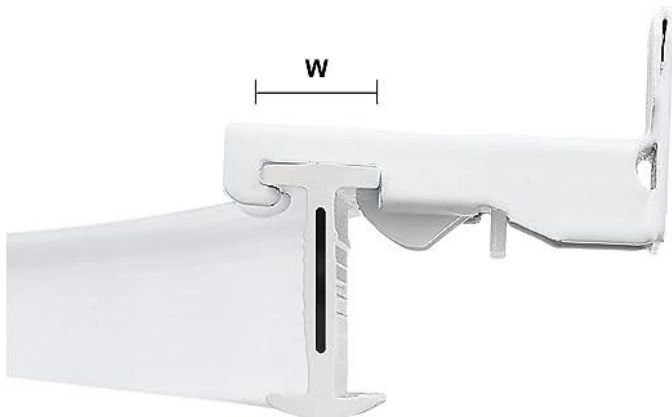

Suitable for Bendable Curtain track with a "WIDTH" 1cm