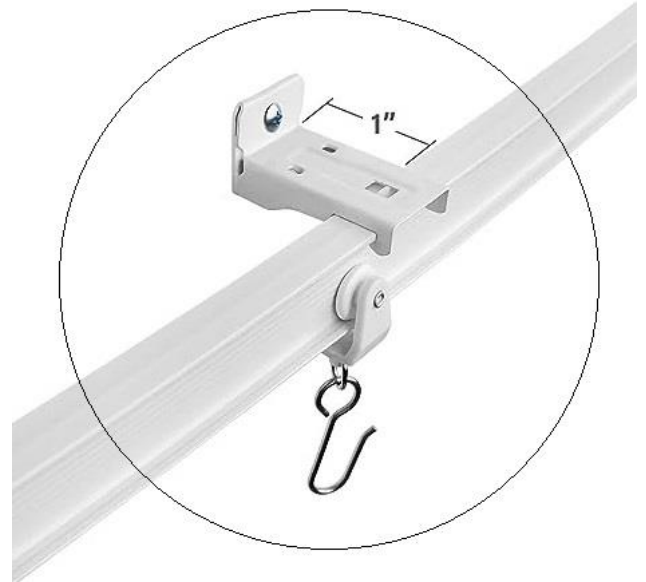

## 6. Wall Mount Brackets for Flexible Curtain Track

Suitable for Bendable Curtain track with a "WIDTH" 1cm