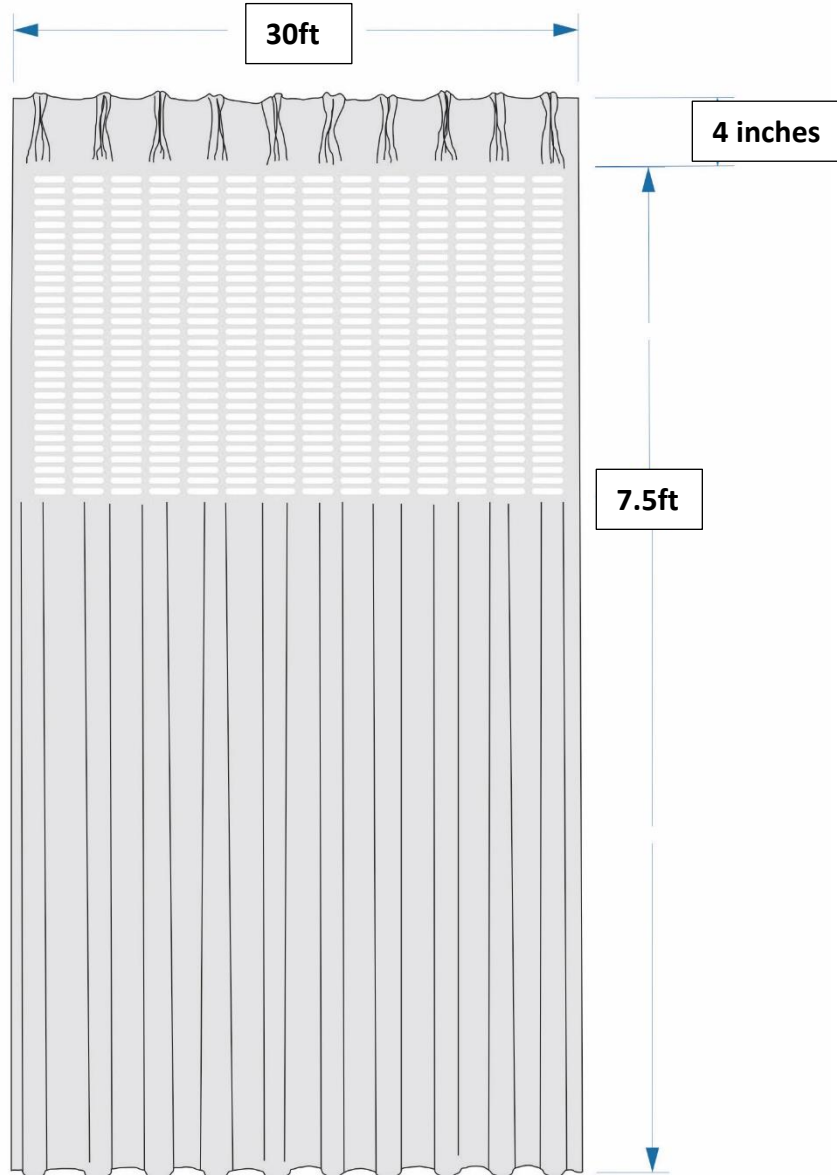

## GRH Ward Curtain Requirement

#	Details	Qty	Unit
1	Plain Polyester Hospital Cubicle Curtain 35ft W x 7.5ft H	17	Nos
2	Plain Polyester Hospital Cubicle Curtain 30ft W x 7.5ft H	17	Nos
3	Plain Polyester Hospital Window Curtain 4ft W x 8ft H	10	Nos
4	Plain Polyester Hospital Window Curtain 12ft W x 5ft H	4	Nos
5	Plain Polyester Hospital Cubicle Curtain 15ft W x 7.5ft H	5	Nos
6	Wall Mount Brackets for Flexible Curtain Track	200	Nos
7	Metal Curtain Track SS Hooks	500	Nos
8	Carrier Rollers for Flexible Ceiling Curtain Track	500	Nos

**1. Plain Polyester Hospital Cubicle Curtain 35ft W x 7.5ft H**

Header	Pinch Pleat
Material	Polyester
Color	Turquoise
Shade Rate	75% - 85%
Washing	Machine Washable

**Gamu Main Turquoise**

C74 M1 Y32 K0  
 R81 G175 B182

#51afb6

2. Plain Polyester Hospital Cubicle Curtain 30ft W x 7.5ft H

Header	Pinch Pleat
Material	Polyester
Color	Turquoise
Shade Rate	75% - 85%
Washing	Machine Washable

**Gamu Main Turquoise**

C74 M1 Y32 K0  
R81 G175 B182

### 3. Plain Polyester Hospital Window Curtain 4ft W x 8ft H

Wide Bottom

Header	Pinch Pleat
Material	Polyester
Color	Dark Jade Green
Shade Rate	100%
Washing	Machine Washable