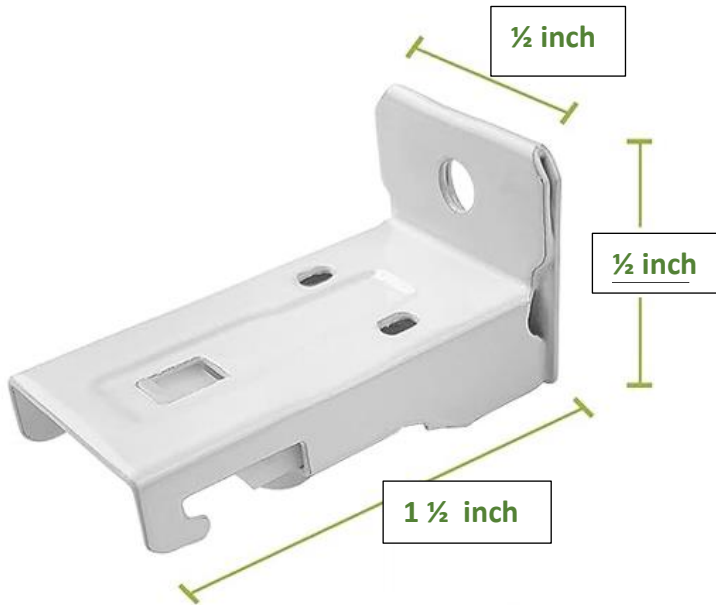

6. Wall Mount Brackets for Flexible Curtain Track