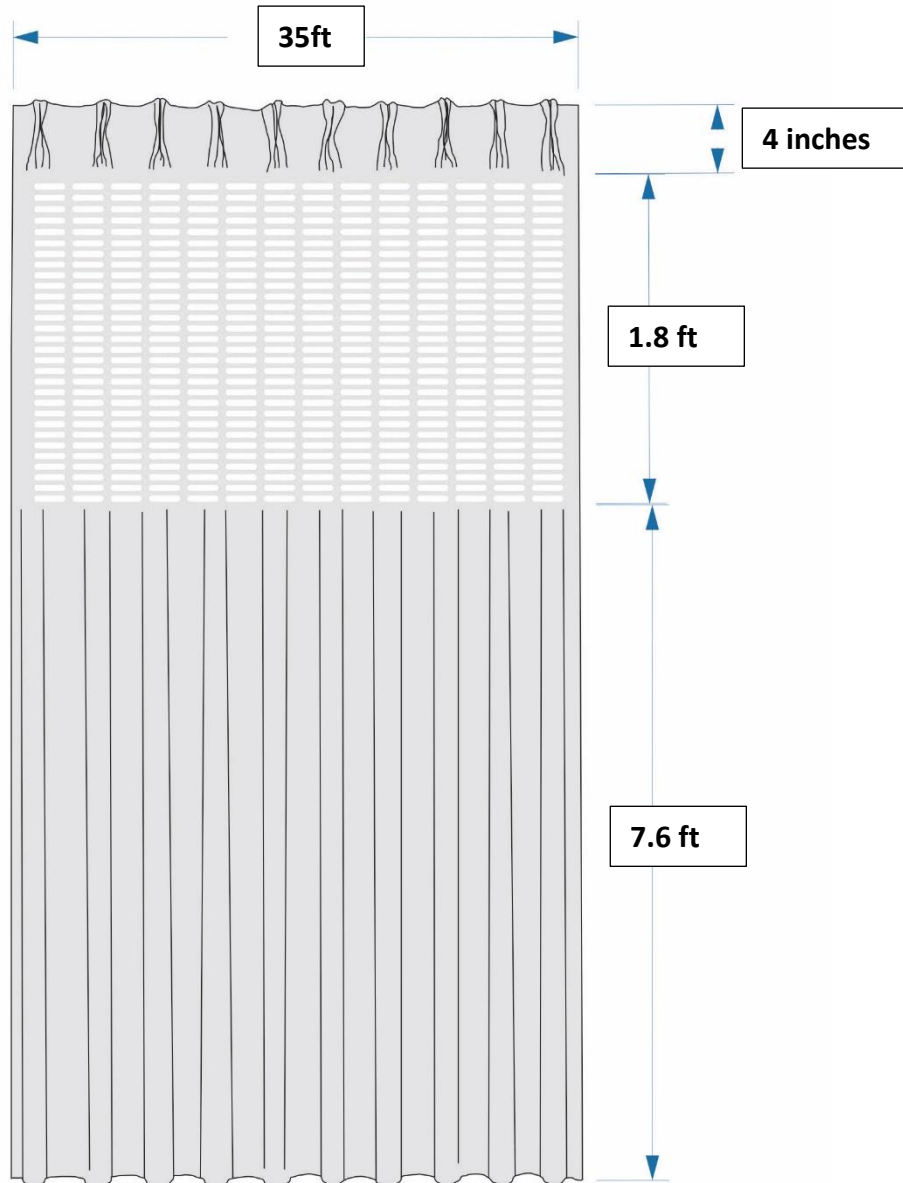

## GRH Ward Curtain Requirement

#	Details	Qty	Unit
1	Plain Polyester Hospital Cubicle Curtain 35ft W x 7.5ft H	17	Nos
2	Plain Polyester Hospital Cubicle Curtain 30ft W x 7.5ft H	17	Nos
3	Plain Polyester Hospital Window Curtain 4ft W x 8ft H	10	Nos
4	Plain Polyester Hospital Window Curtain 12ft W x 5ft H	4	Nos
5	Plain Polyester Hospital Cubicle Curtain 15ft W x 7.5ft H	5	Nos
6	Wall Mount Brackets for Flexible Curtain Track	200	Nos
7	Metal Curtain Track SS Hooks	500	Nos
8	Carrier Rollers for Flexible Ceiling Curtain Track	500	Nos

**1. Plain Polyester Hospital Cubicle Curtain 35ft W x 7.5ft H**

Header	Pinch Pleat
Material	Polyester
Color	Turquoise
Shade Rate	75% - 85%
Washing	Machine Washable

**Gamu Main Turquoise**

C74 M1 Y32 K0  
 R81 G175 B182

#51afb6

2. Plain Polyester Hospital Cubicle Curtain 30ft W x 7.5ft H

Header	Pinch Pleat
Material	Polyester
Color	Turquoise
Shade Rate	75% - 85%
Washing	Machine Washable

**Gamu Main Turquoise**

C74 M1 Y32 K0  
R81 G175 B182

### 3. Plain Polyester Hospital Window Curtain 4ft W x 8ft H

Wide Bottom

Header	Pinch Pleat
Material	Polyester
Color	Dark Jade Green
Shade Rate	100%
Washing	Machine Washable