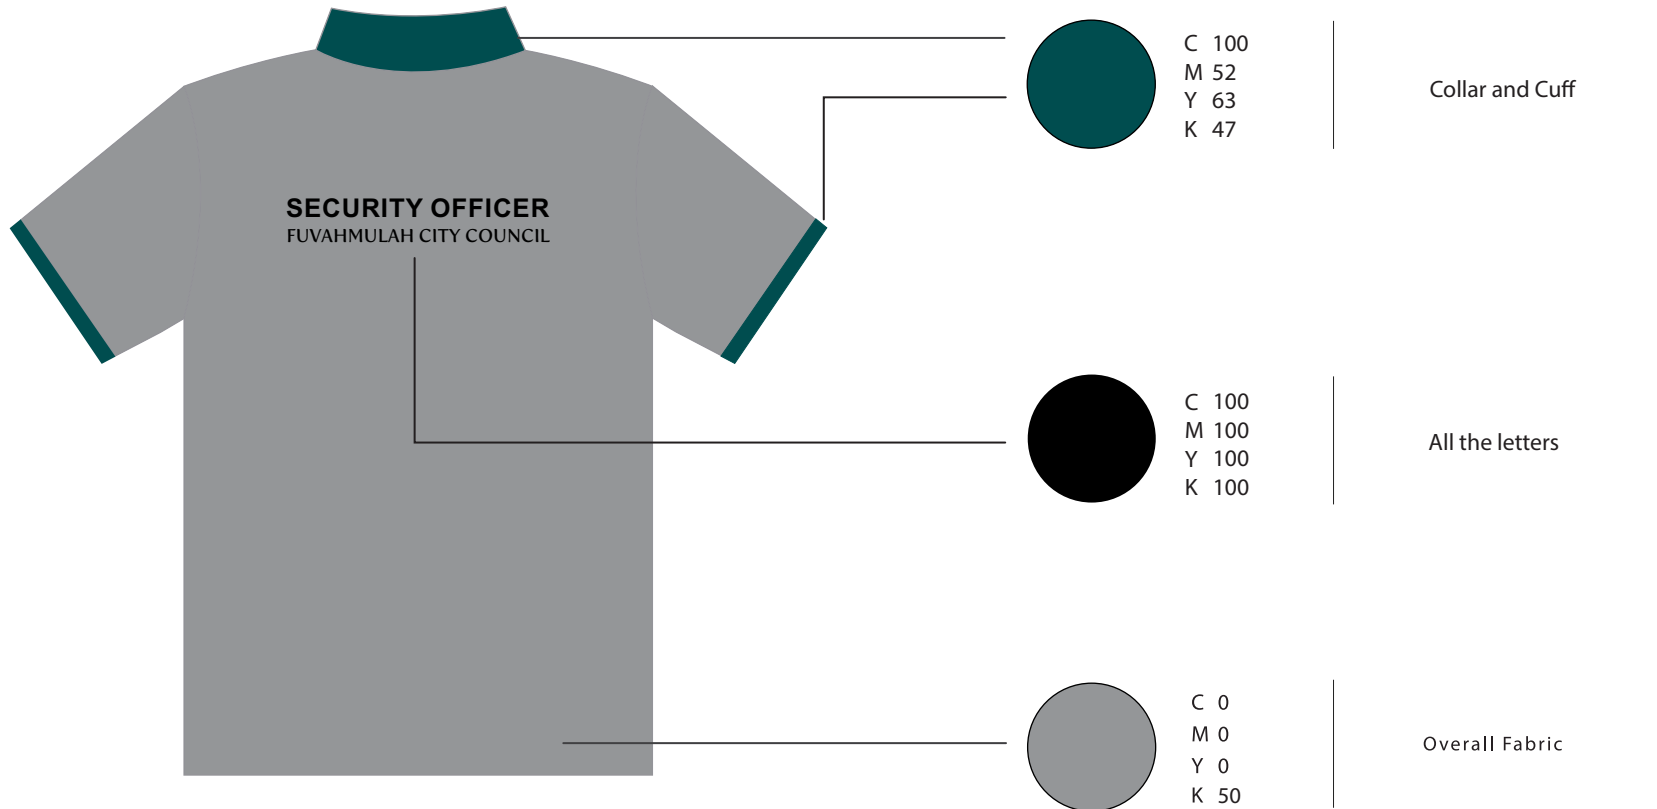

Design

A

Back

COLOUR CODES