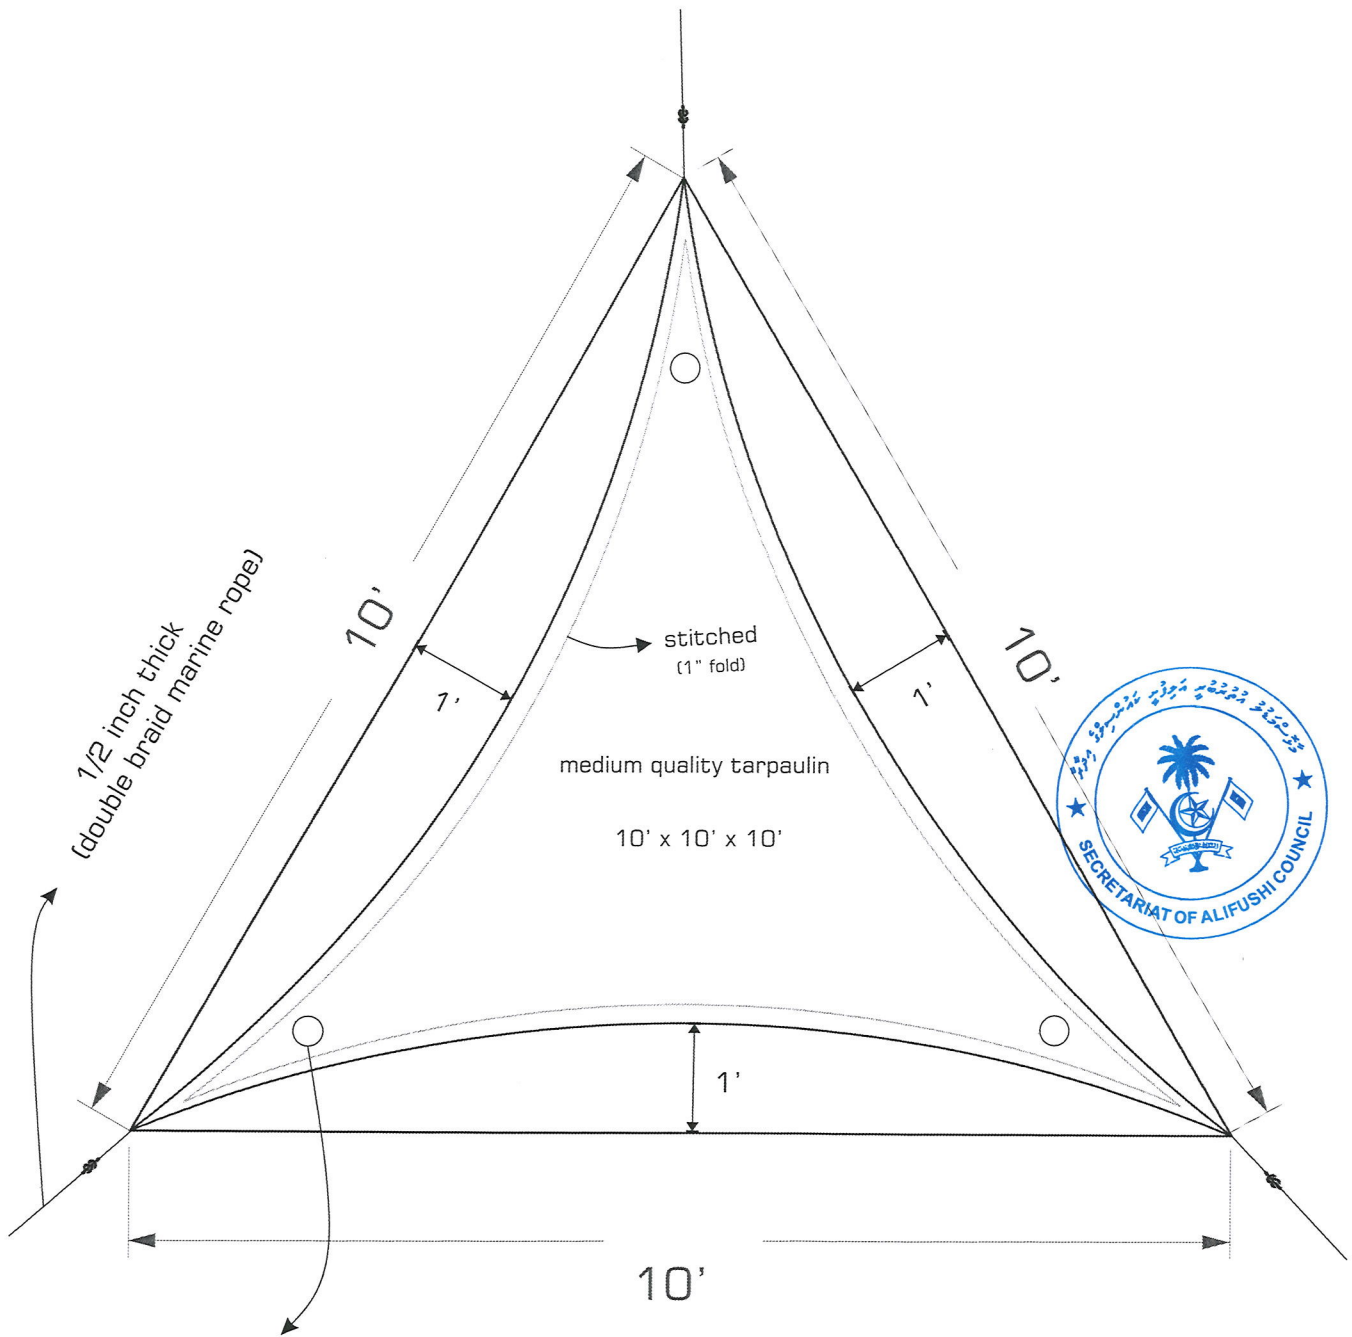

# BRACKET (ISOMETRIC VIEW)

SQAURE BAR

SQUARE METAL BAR

# SHADE (DETAIL)

metal eyelets (35mm diameter)

○ 10' x 10 x 10' CANVAS TRIANGLE SHADE

**BLUE YELLOW ORANGE RED GREEN**

RANDOM SEQUENCE OF SHADES

BLUE YELLOW ORANGE RED

10' x 10' x 10' CANVAS SHADE

70 pcs