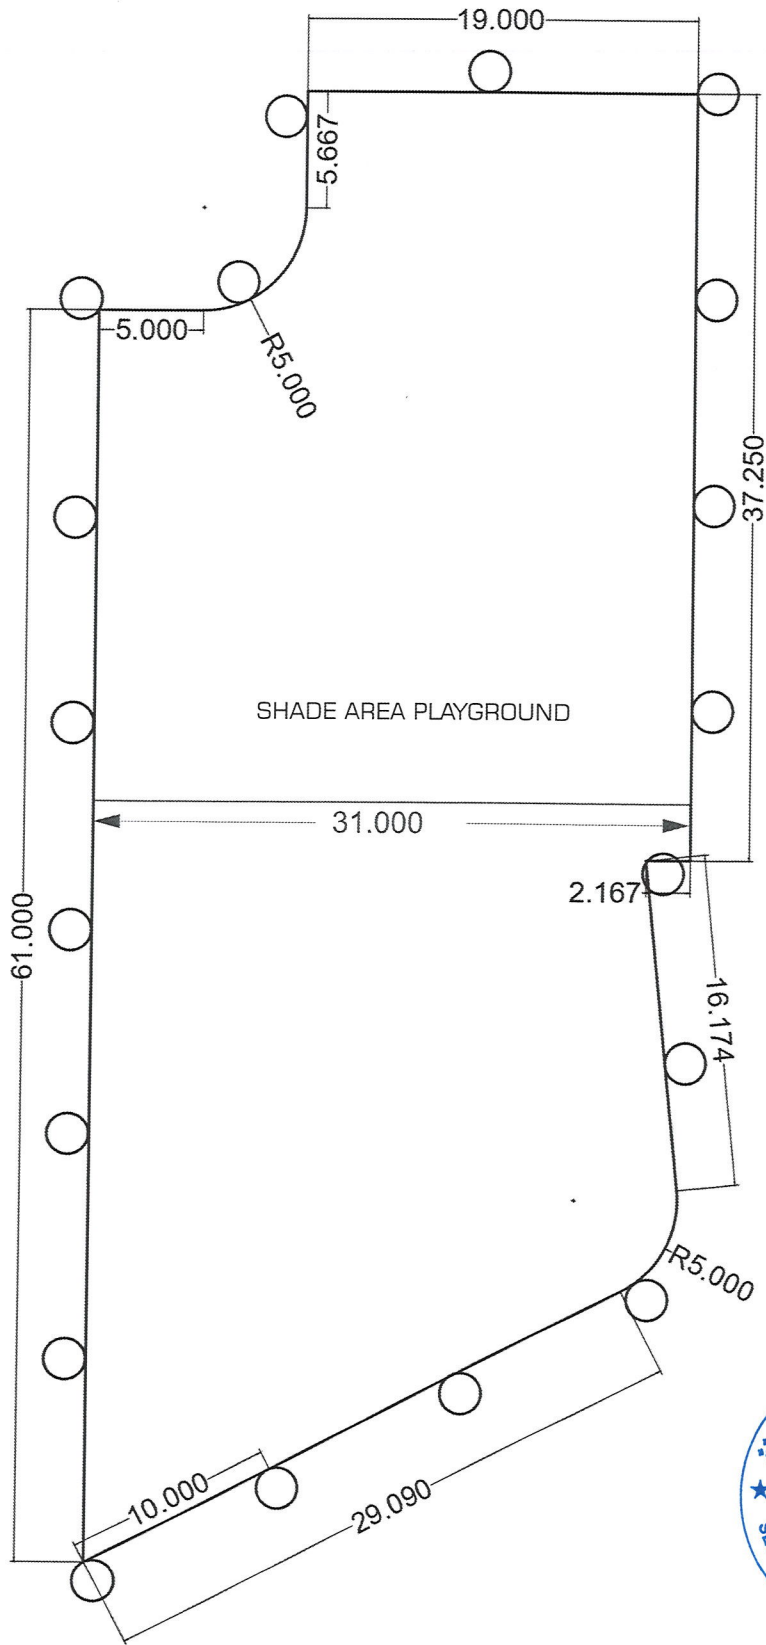

### R. ALIFUSHI

EXISTING PLAN

○ 3" G.I PIPE POSTS 19pcs

11'6" x 19

# BRACKET (DETAIL)

# BRACKET (ISOMETRIC VIEW)

SQAURE BAR

SQUARE METAL BAR

# SHADE (DETAIL)

metal eyelets (35mm diameter)

○ 10' x 10 x 10' CANVAS TRIANGLE SHADE

**BLUE YELLOW ORANGE RED GREEN**

RANDOM SEQUENCE OF SHADES

BLUE YELLOW ORANGE RED

10' x 10' x 10' CANVAS SHADE

70 pcs