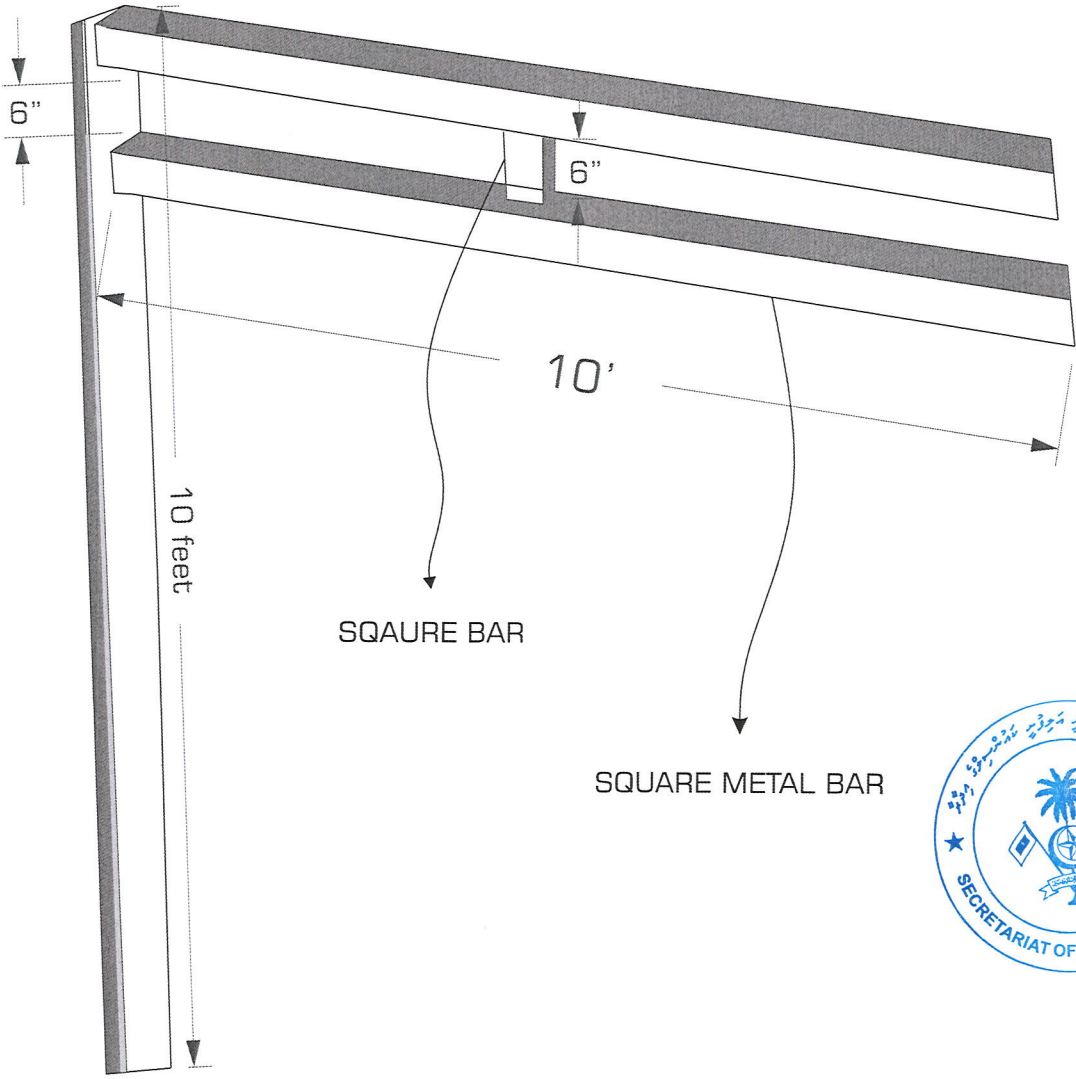

### R. ALIFUSHI

EXISTING PLAN

○ 3" G.I PIPE POSTS 19pcs

11'6" x 19

# BRACKET (ISOMETRIC VIEW)

SQAURE BAR

SQUARE METAL BAR

# SHADE (DETAIL)

metal eyelets (35mm diameter)

○ 10' x 10 x 10' CANVAS TRIANGLE SHADE

**BLUE YELLOW ORANGE RED GREEN**

RANDOM SEQUENCE OF SHADES

BLUE YELLOW ORANGE RED

10' x 10' x 10' CANVAS SHADE

70 pcs