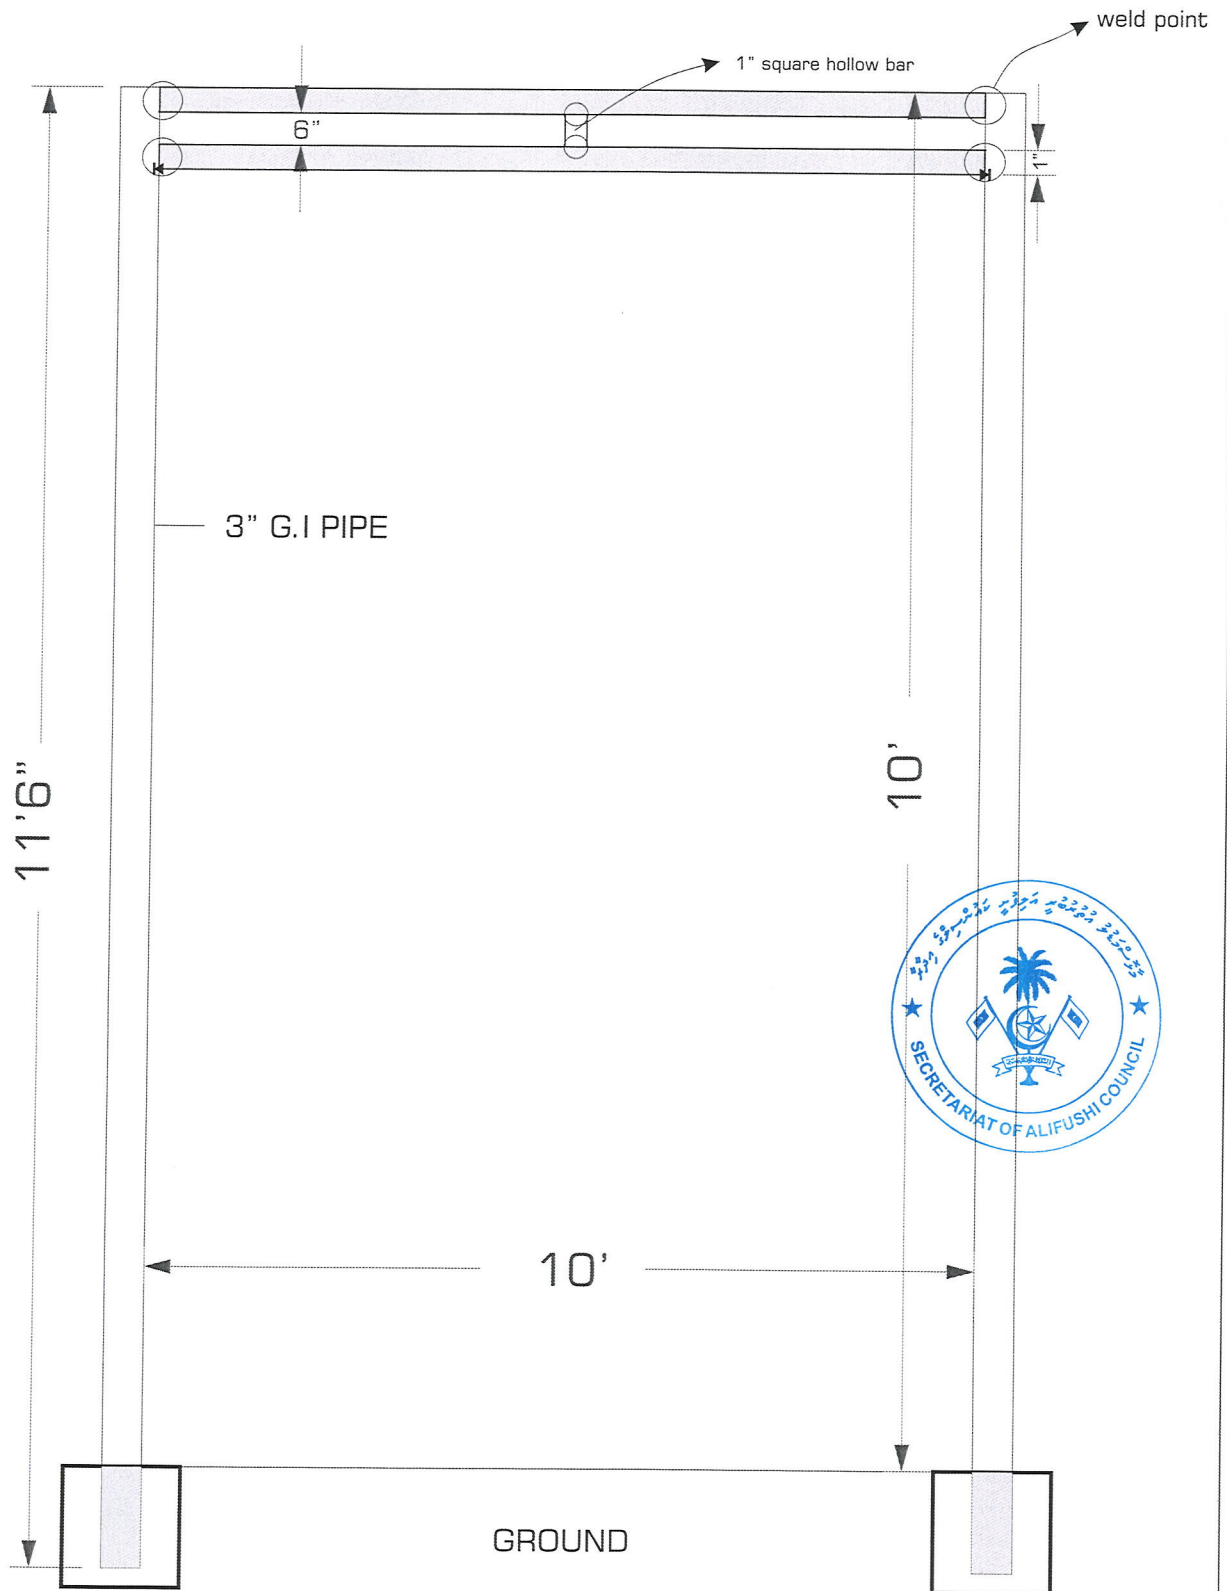

### R. ALIFUSHI

EXISTING PLAN

○ 3" G.I PIPE POSTS 19pcs

11'6" x 19

# BRACKET (ISOMETRIC VIEW)

SQAURE BAR

SQUARE METAL BAR

# SHADE (DETAIL)

metal eyelets (35mm diameter)

○ 10' x 10 x 10' CANVAS TRIANGLE SHADE

**BLUE YELLOW ORANGE RED GREEN**

RANDOM SEQUENCE OF SHADES

BLUE YELLOW ORANGE RED

10' x 10' x 10' CANVAS SHADE

70 pcs