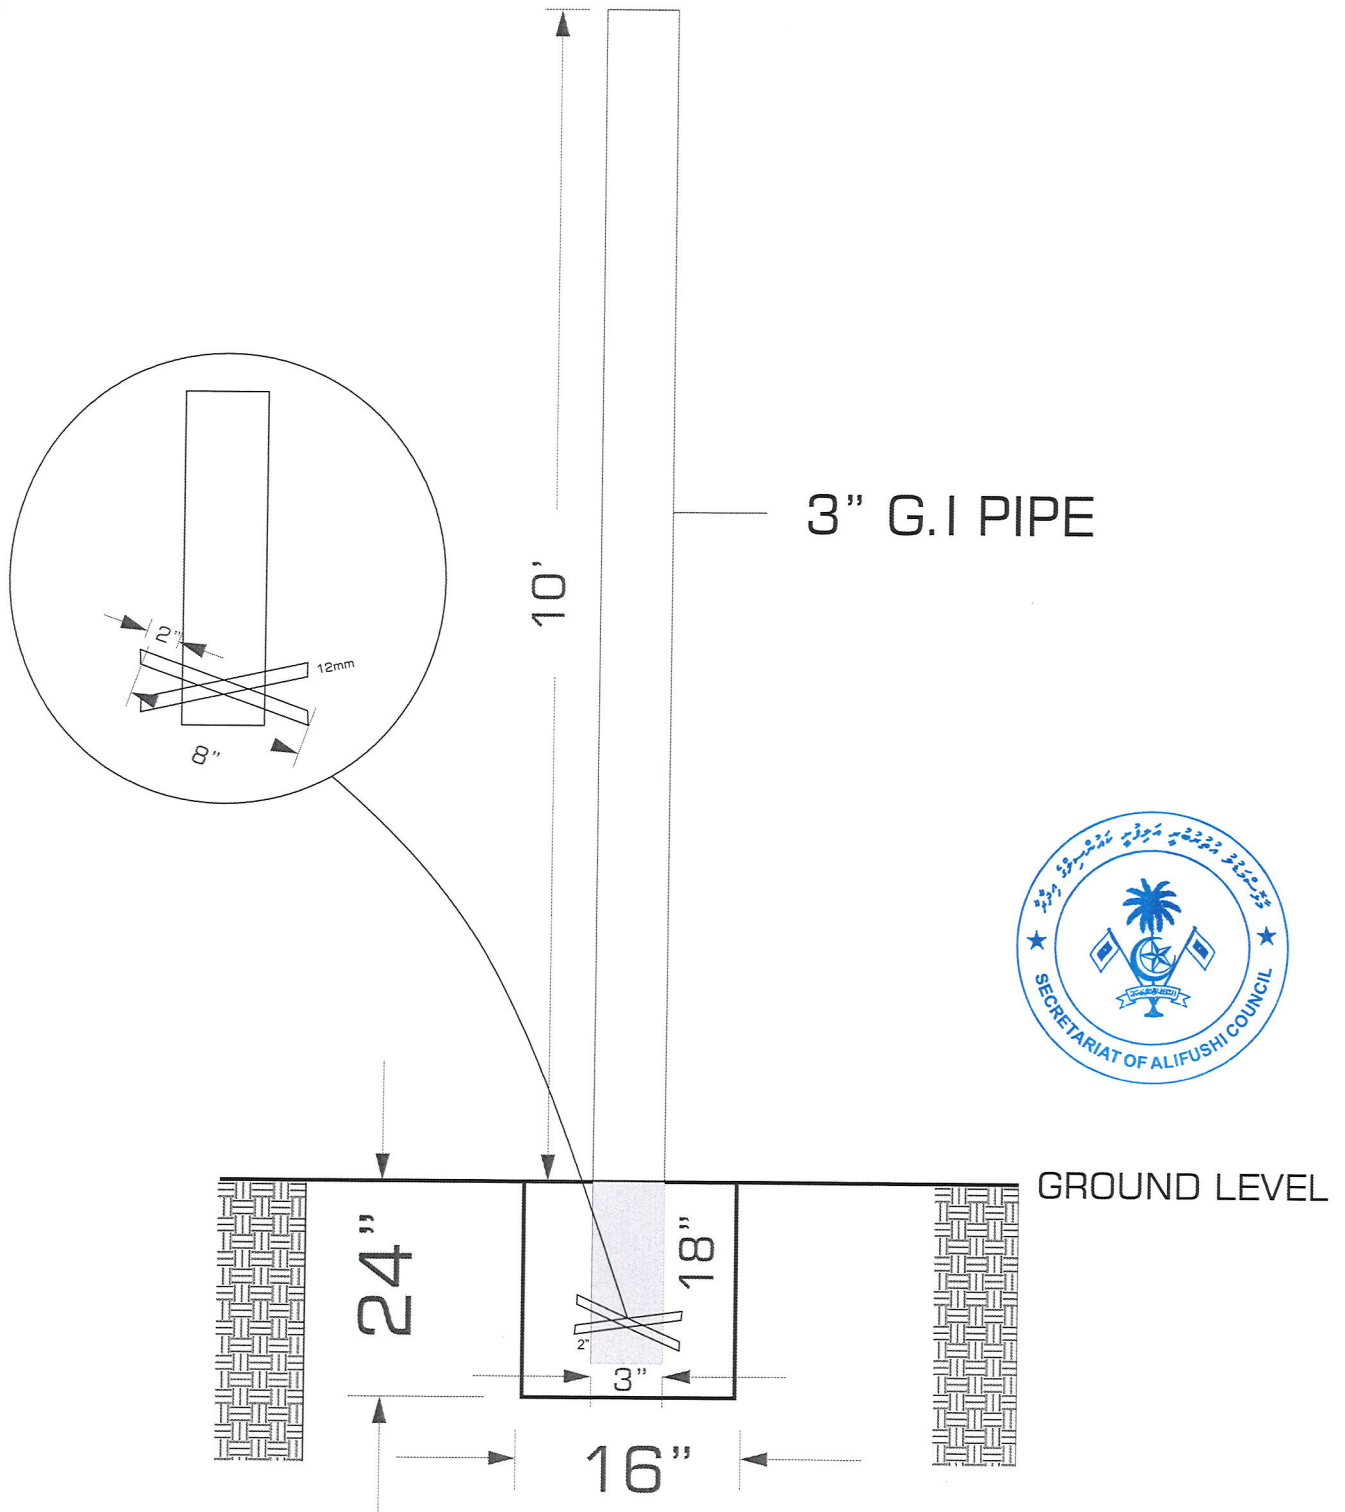

POST (DETAIL)