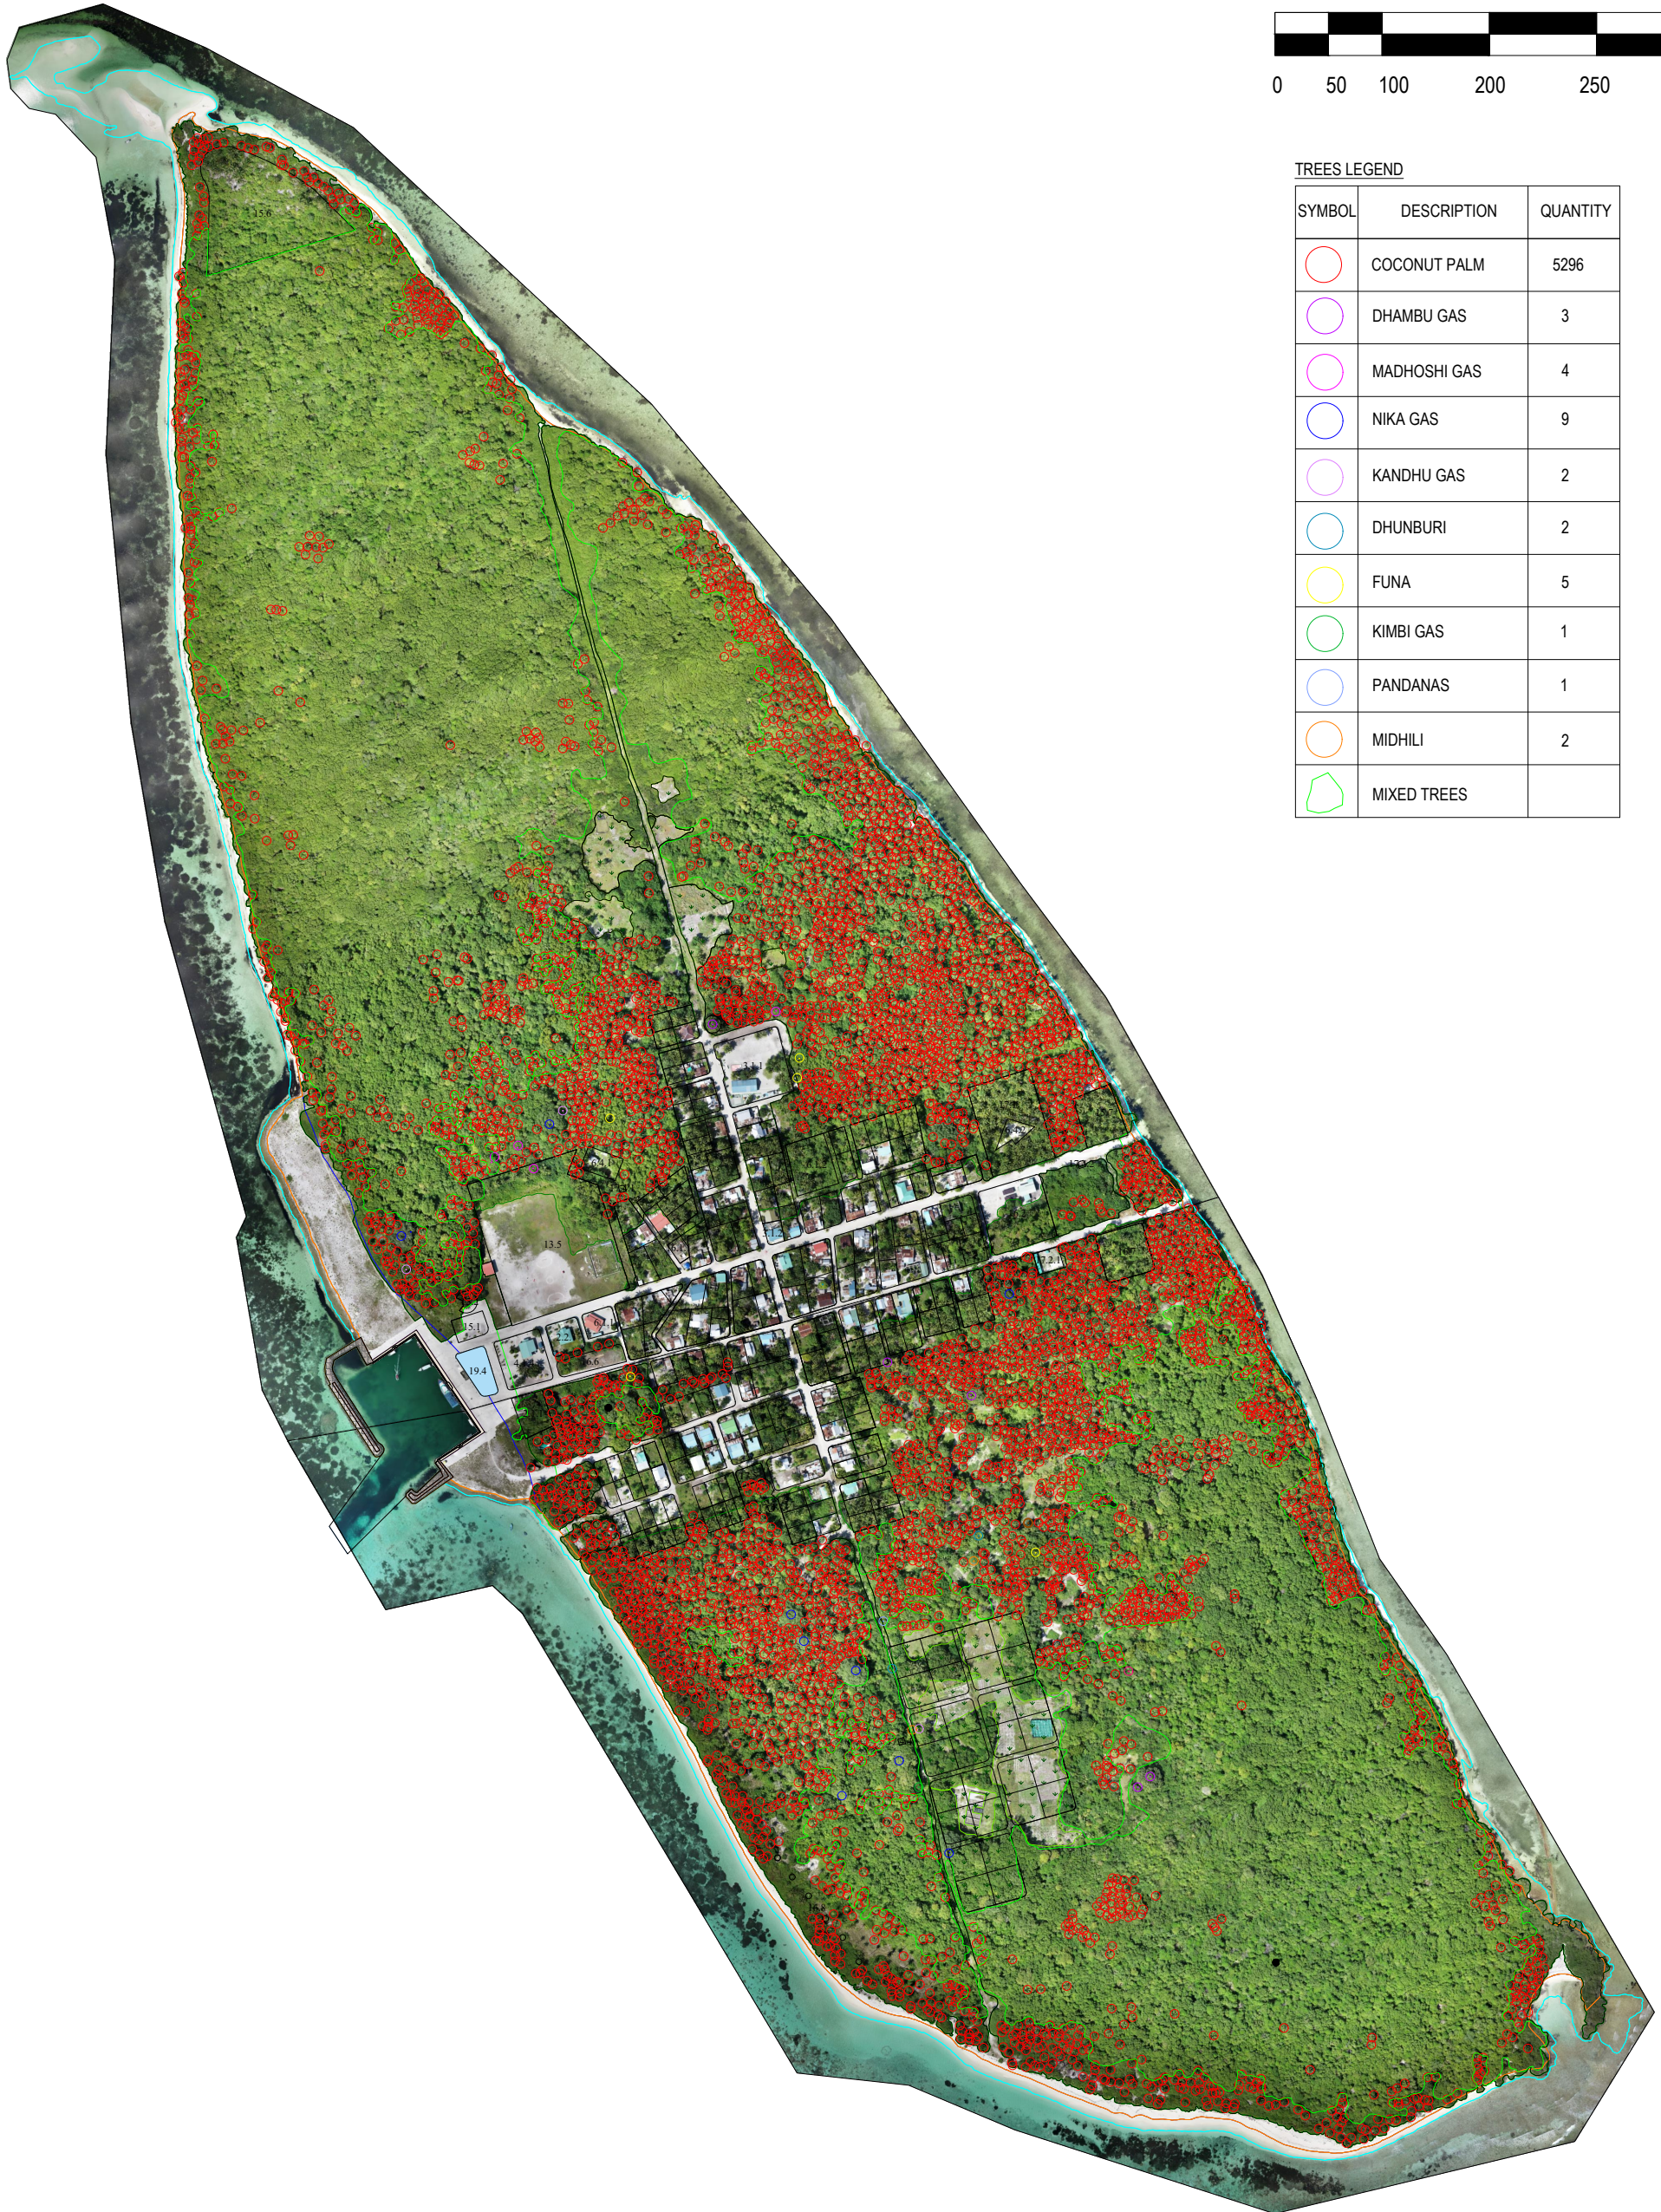

GA. Kondey
TREE SURVEY

TREES LEGEND

SYMBOL	DESCRIPTION	QUANTITY
	COCONUT PALM	5296
	DHAMBU GAS	3
	MADHOSHI GAS	4
	NIKA GAS	9
	KANDHU GAS	2
	DHUNBURI	2
	FUNA	5
	KIMBI GAS	1
	PANDANAS	1
	MIDHILI	2
	MIXED TREES	

GA. Kondey Tree Survey
Client: Secretariat of GA. Kondey Council

Project Number: R22399KND
Date: 02nd October 2022

Planner : AZ
Drafted by : MFA
Surveyed by : BP00706
Surveyed on: 24th October 2022

Tree Survey of the island is based on Drone Image produced, individual or groups of trees mapped by visual identification and likely to under estimate the number of trees/palms.