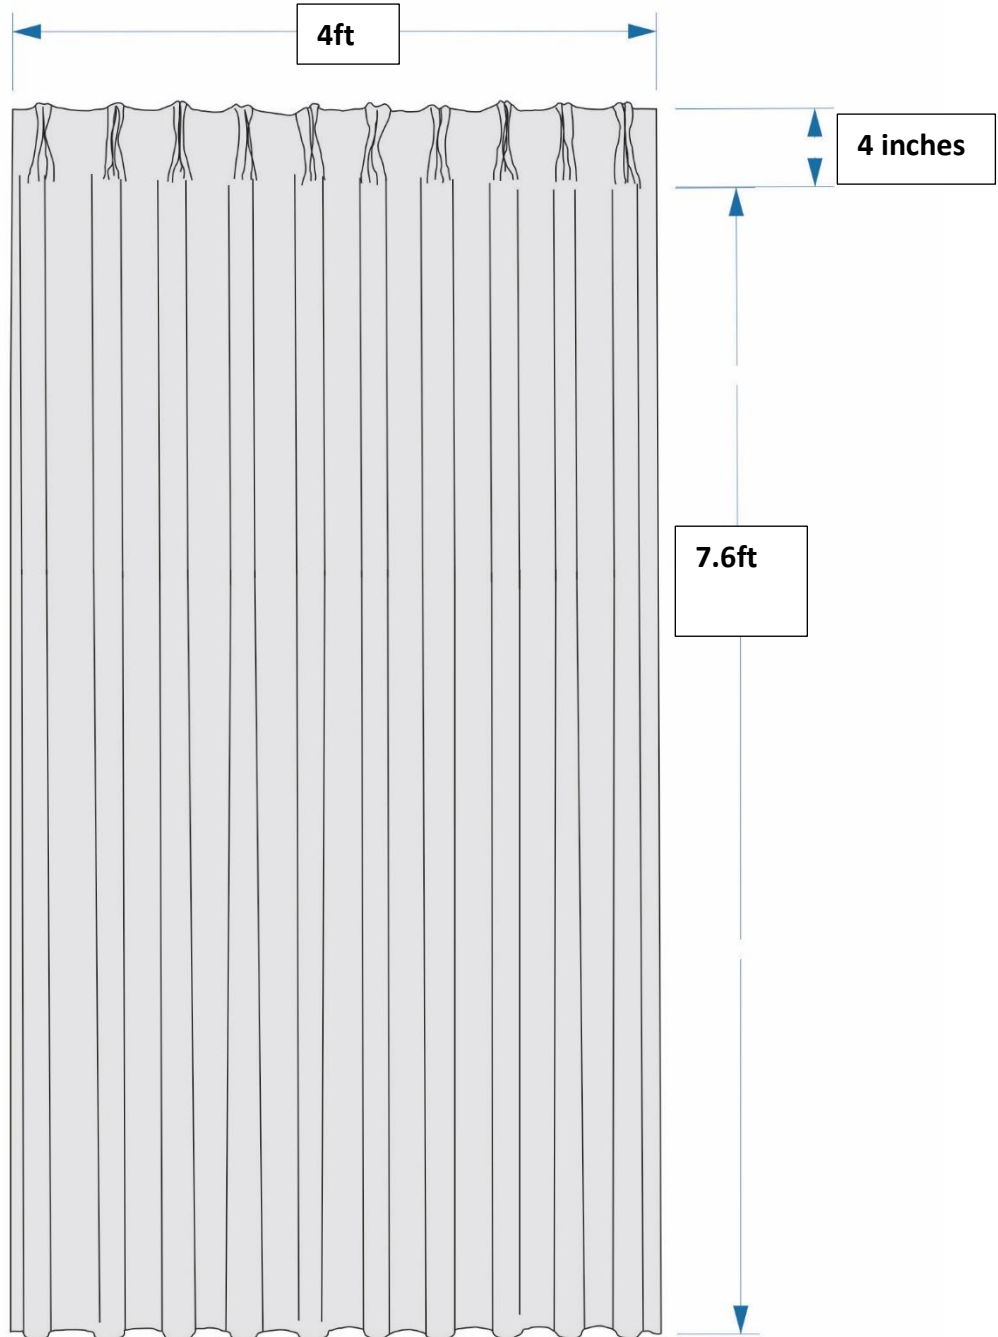

### 1. Plain Polyester Hospital Cubicle Curtain 35ft W x 7.5ft H

Exquisite Grid  
(lace Material)

Wide Bottom

Header	Pinch Pleat
Material	Polyester
Color	Turquoise
Shade Rate	75% - 85%
Washing	Machine Washable

## Gamu Main Turquoise

C74 M1 Y32 K0  
R81 G175 B182

#51afb6

2. Plain Polyester Hospital Cubicle Curtain 30ft W x 7.5ft H

Exquisite Grid

(lace Material)

Wide Bottom

Header	Pinch Pleat
Material	Polyester
Color	Turquoise
Shade Rate	75% - 85%
Washing	Machine Washable

#### 4. Plain Polyester Hospital Window Curtain 12ft W x 5ft H

Header	Pinch Pleat
Material	Polyester
Color	Turquoise
Shade Rate	75% - 85%
Washing	Machine Washable

**Gamu Main Turquoise**

C74 M1 Y32 K0  
R81 G175 B182

#51afb6

5. Plain Polyester Hospital Cubicle Curtain 15ft W x 7.5ft H

Pinch Pleat Header

Exquisite Grid

(lace Material)

Wide Bottom

Header	Pinch Pleat
Material	Polyester
Color	Turquoise
Shade Rate	75% - 85%
Washing	Machine Washable