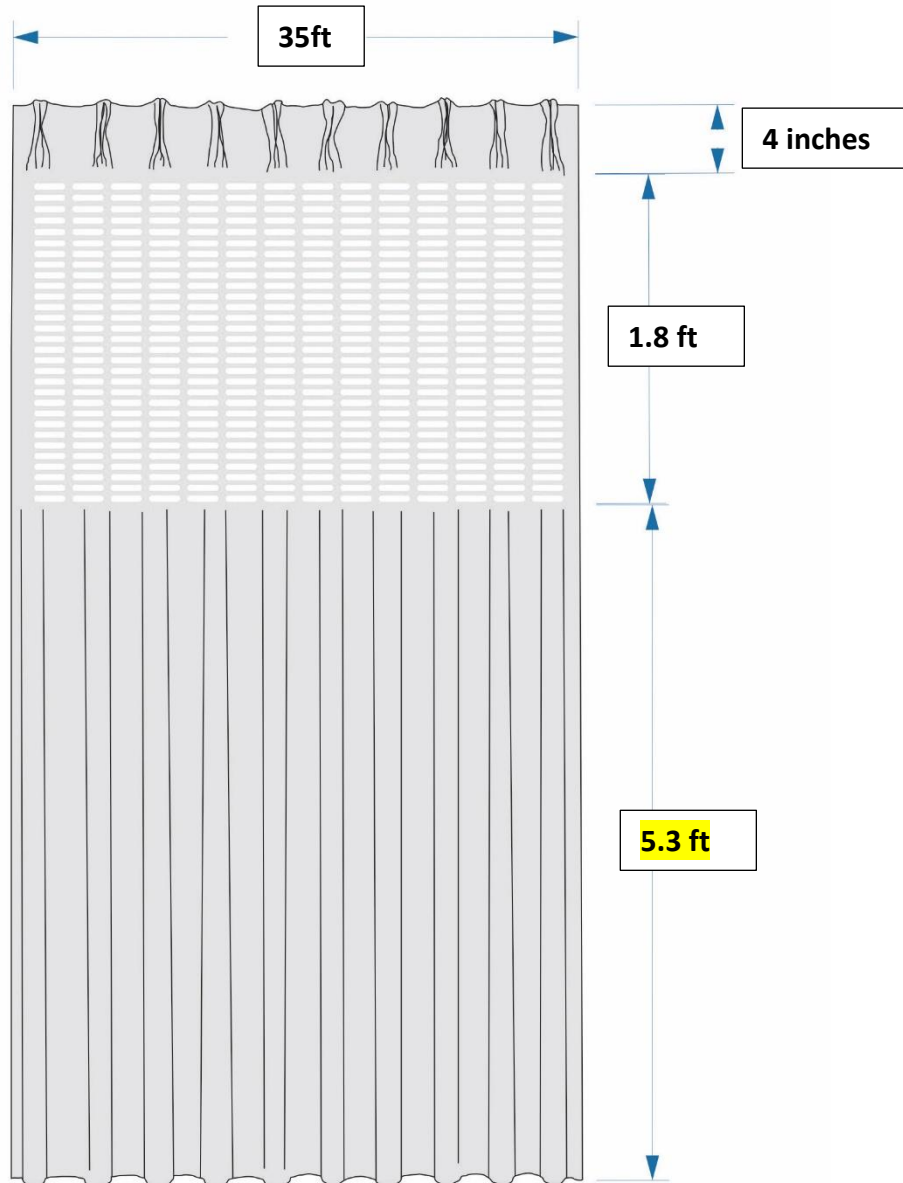

## GRH Ward Curtain Requirement

#	Details	Qty	Unit
1	Plain Polyester Hospital Cubicle Curtain 35ft W x 7.5ft H	17	Nos
2	Plain Polyester Hospital Cubicle Curtain 30ft W x 7.5ft H	17	Nos
3	Plain Polyester Hospital Window Curtain 4ft W x 8ft H	10	Nos
4	Plain Polyester Hospital Window Curtain 12ft W x 5ft H	4	Nos
5	Plain Polyester Hospital Cubicle Curtain 15ft W x 7.5ft H	5	Nos
6	Wall Mount Brackets for Flexible Curtain Track	200	Nos
7	Metal Curtain Track SS Hooks	500	Nos
8	Carrier Rollers for Flexible Ceiling Curtain Track	500	Nos

### 1. Plain Polyester Hospital Cubicle Curtain 35ft W x 7.5ft H

Exquisite Grid  
(lace Material)

Wide Bottom

Header	Pinch Pleat
Material	Polyester
Color	Turquoise
Shade Rate	75% - 85%
Washing	Machine Washable

## Gamu Main Turquoise

C74 M1 Y32 K0  
R81 G175 B182

#51afb6

2. Plain Polyester Hospital Cubicle Curtain 30ft W x 7.5ft H

Exquisite Grid

(lace Material)

Wide Bottom

Header	Pinch Pleat
Material	Polyester
Color	Turquoise
Shade Rate	75% - 85%
Washing	Machine Washable

#51afb6

5. Plain Polyester Hospital Cubicle Curtain 15ft W x 7.5ft H

Pinch Pleat Header

Exquisite Grid

(lace Material)

Wide Bottom

Header	Pinch Pleat
Material	Polyester
Color	Turquoise
Shade Rate	75% - 85%
Washing	Machine Washable