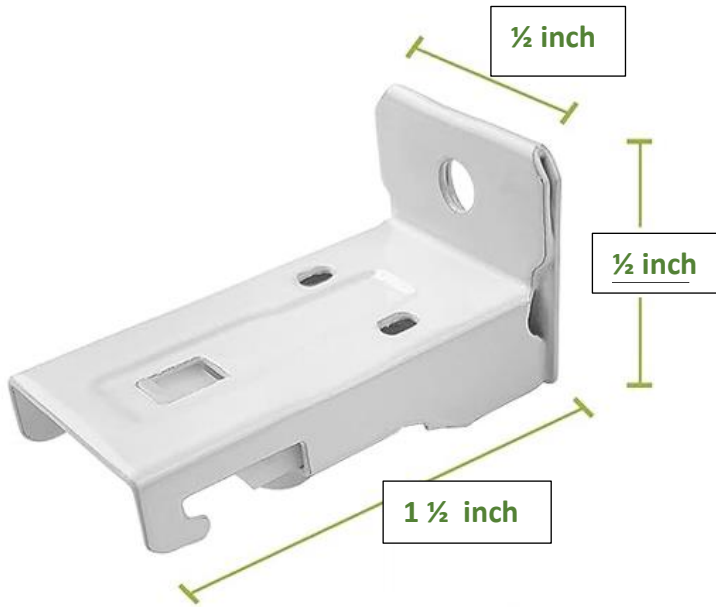

6. Wall Mount Brackets for Flexible Curtain Track