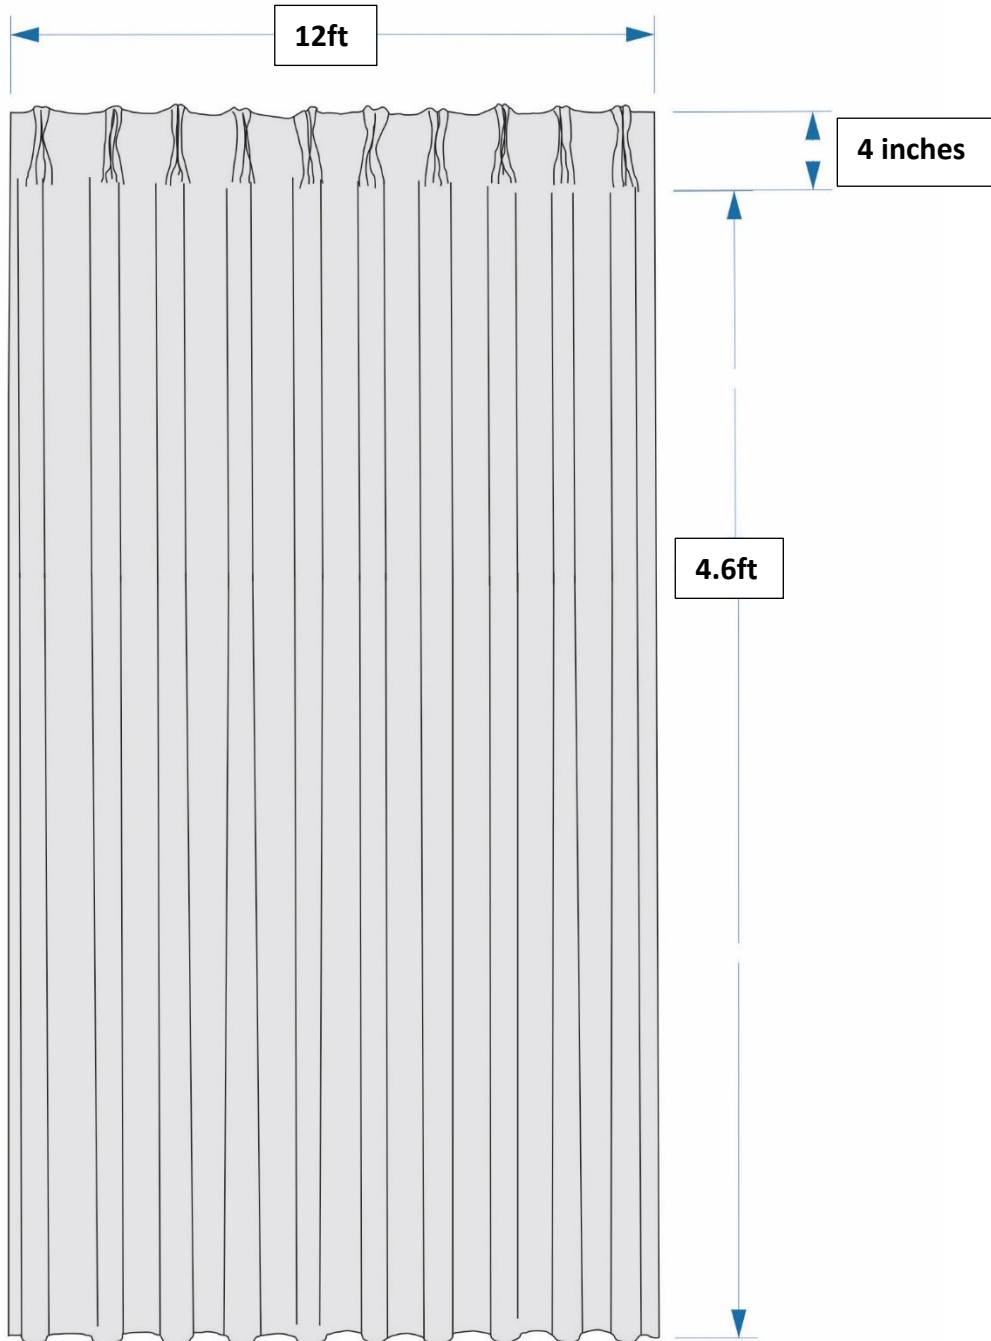

### 1. Plain Polyester Hospital Cubicle Curtain 35ft W x 7.5ft H

Exquisite Grid  
(lace Material)

Wide Bottom

Header	Pinch Pleat
Material	Polyester
Color	Turquoise
Shade Rate	75% - 85%
Washing	Machine Washable

#### 4. Plain Polyester Hospital Window Curtain 12ft W x 5ft H

Header	Pinch Pleat
Material	Polyester
Color	Turquoise
Shade Rate	75% - 85%
Washing	Machine Washable

**Gamu Main Turquoise**

C74 M1 Y32 K0  
R81 G175 B182

#51afb6

5. Plain Polyester Hospital Cubicle Curtain 15ft W x 7.5ft H

Pinch Pleat Header

Exquisite Grid

(lace Material)

Wide Bottom

Header	Pinch Pleat
Material	Polyester
Color	Turquoise
Shade Rate	75% - 85%
Washing	Machine Washable