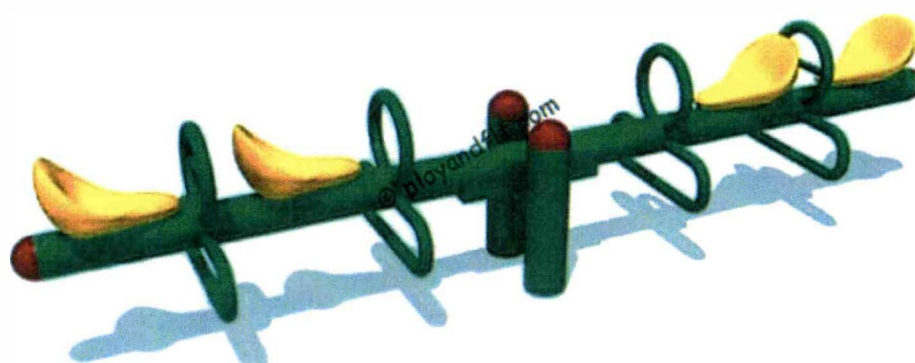

Size : 160*160*150cm

Material : Plastic parts: LLDPE, Post :Galvanized Tube, Metal: Galvanized steel and powder coated, Deck, stair, bridge :Galvanized steel covered with pvc, Fastners : Stainless steel

Size : 110*110*78cm

Material : Plastic parts LLDPE, Post :Galvanized Tube, Metal Galvanized steel and powder coated, Deck, stair, bridge :Galvanized steel covered with pvc, Fastners : Stainless steel

Combine slider with swing (1 set)

Size : 600*400*400cm

Material : Plastic LLDPE, Galvanized pipe, powder coated deck

Combine Slider (1set)

Size : 1150*640*500cm

Material : Plastic LLDPE, Galvanized pipe, powder coated deck

Seasaw,4 seats Plastic Seasaw (1 set)

Material:	galvanized steel, _____
Type:	Outdoor Playground
Size:	250*60*60cm

seesaw for kids (1 set)

Size	200*35*70cm
Material	The main metal parts are made of 114 galvanized steel tube which is processed with carbon-dioxide arc welding, high temperature solidity,static spraying paint.