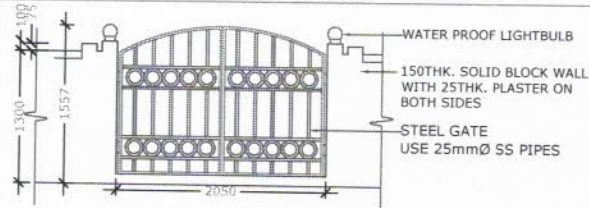

MAIN ENTRANCE GATE DETAIL (PLAN)
SCALE 1:50

BOUNDARY WALL DETAILS
SCALE 1:50

MAIN ENTRANCE GATE DETAIL (ELEVATION)
SCALE 1:50

MAIN ENTRANCE GATE DETAIL (PLAN)
SCALE 1:50

MAIN ENTRANCE GATE DETAIL (ELEVATION)
SCALE 1:50