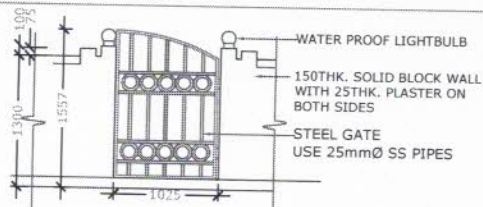

MAIN ENTRANCE GATE DETAIL (PLAN)
SCALE 1:50

BOUNDARY WALL DETAILS
SCALE 1:50

MAIN ENTRANCE GATE DETAIL (ELEVATION)
SCALE 1:50

MAIN ENTRANCE GATE DETAIL (PLAN)
SCALE 1:50

MAIN ENTRANCE GATE DETAIL (ELEVATION)
SCALE 1:50