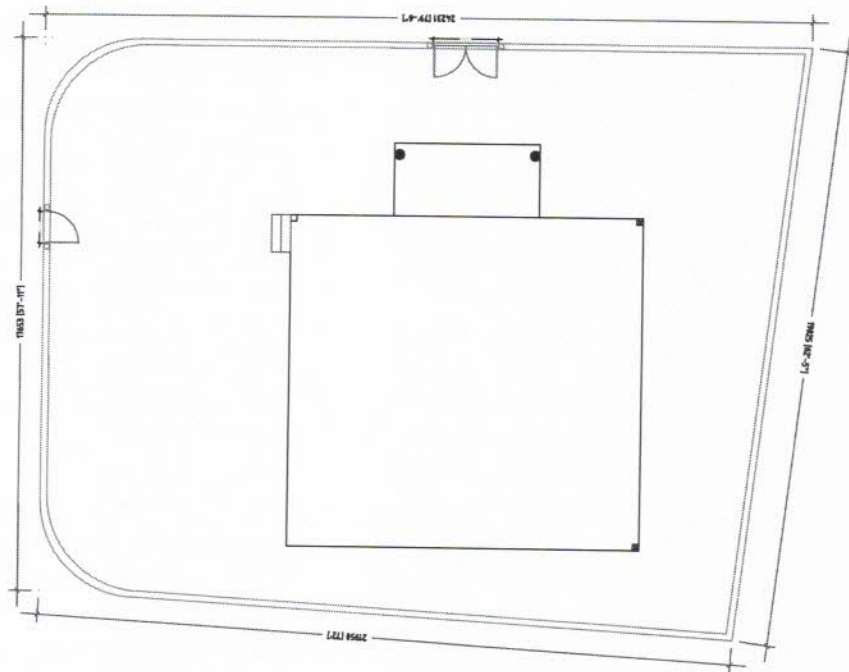

MAIN ENTRANCE GATE DETAIL (PLAN)
SCALE 1:50

BOUNDARY WALL DETAILS
SCALE 1:50

MAIN ENTRANCE GATE DETAIL (ELEVATION)
SCALE 1:50

MAIN ENTRANCE GATE DETAIL (PLAN)
SCALE 1:50

MAIN ENTRANCE GATE DETAIL (ELEVATION)
SCALE 1:50