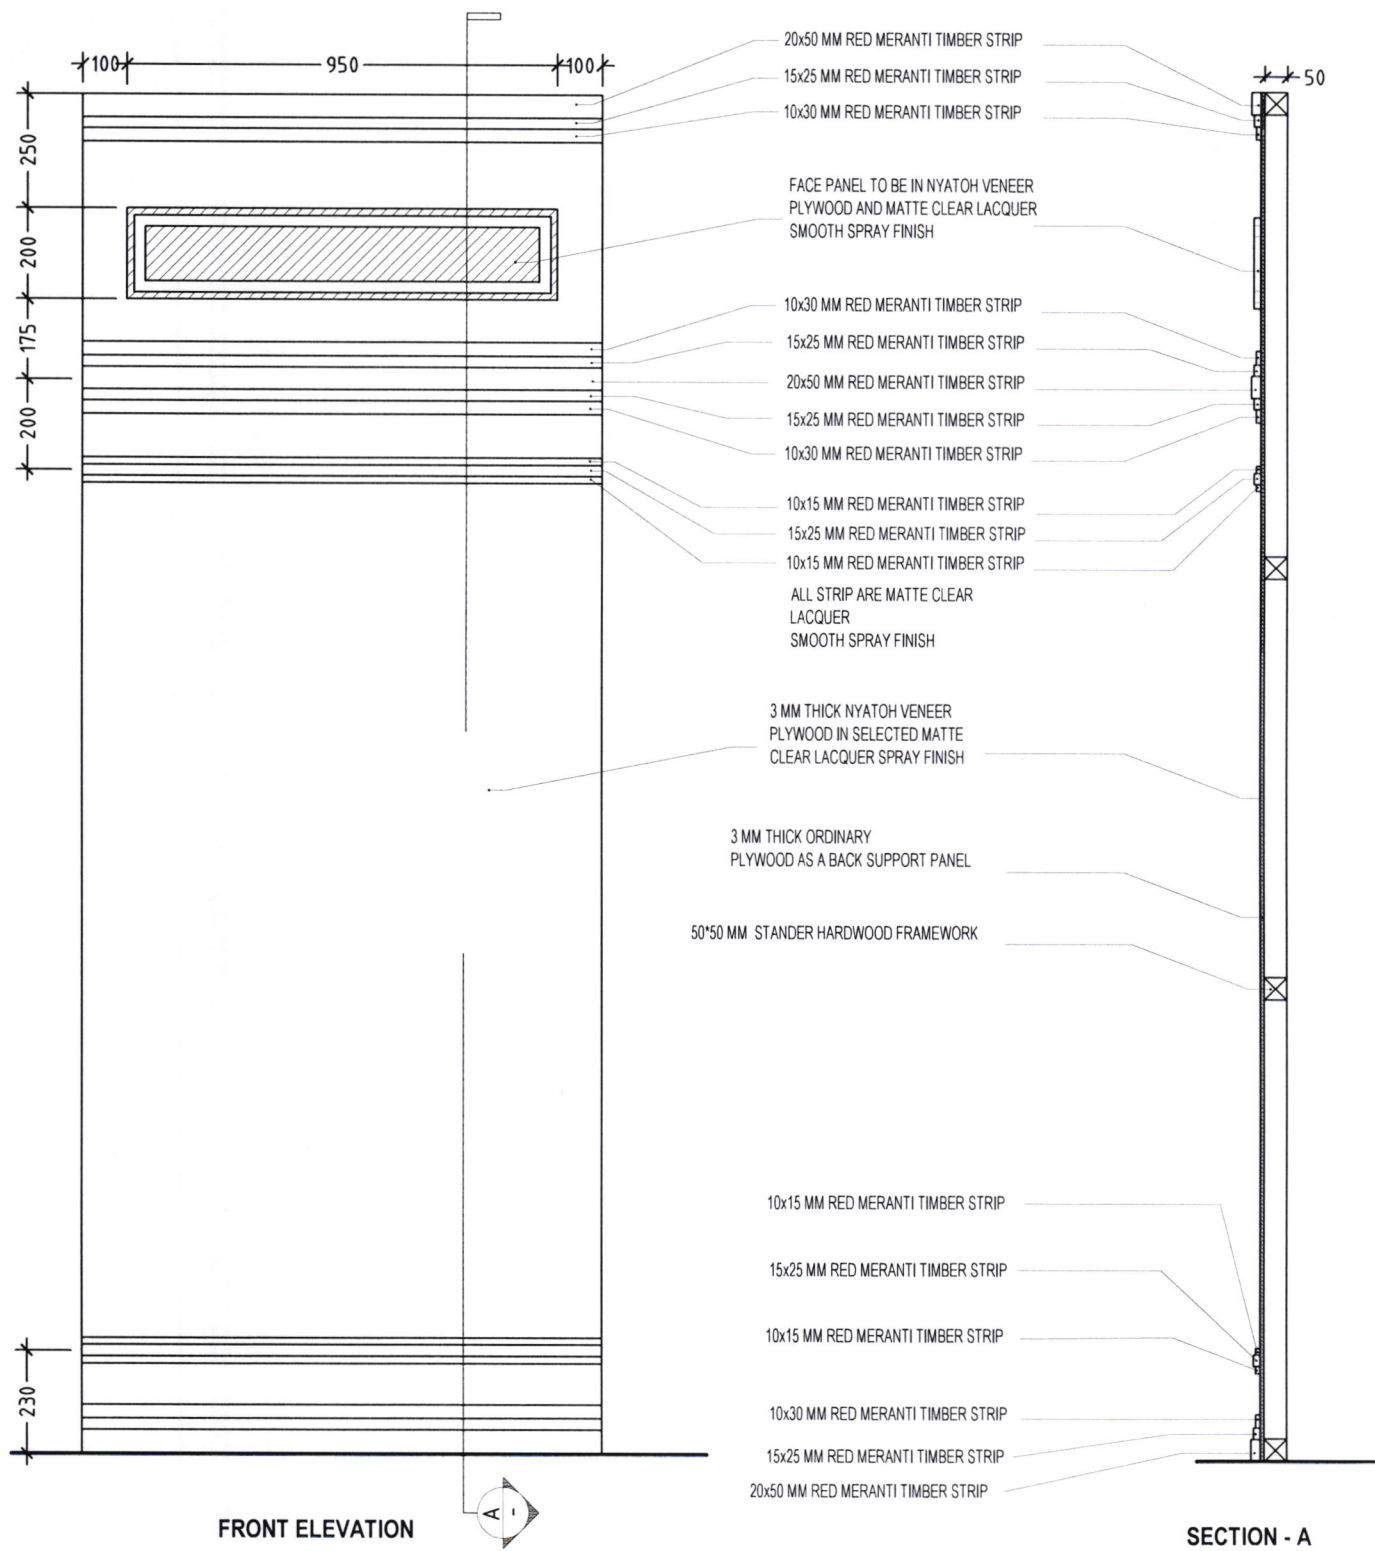

AR
2 | 5
SCALE

COURT ROOM BACK PANELS DETAILS

- 20x50 MM RED MERANTI TIMBER STRIP
- 15x25 MM RED MERANTI TIMBER STRIP
- 10x30 MM RED MERANTI TIMBER STRIP
- FACE PANEL TO BE IN NYATOH VENEER PLYWOOD AND MATTE CLEAR LACQUER SMOOTH SPRAY FINISH
- 10x30 MM RED MERANTI TIMBER STRIP
- 15x25 MM RED MERANTI TIMBER STRIP
- 20x50 MM RED MERANTI TIMBER STRIP
- 15x25 MM RED MERANTI TIMBER STRIP
- 10x30 MM RED MERANTI TIMBER STRIP
- 10x15 MM RED MERANTI TIMBER STRIP
- 15x25 MM RED MERANTI TIMBER STRIP
- 10x15 MM RED MERANTI TIMBER STRIP
- ALL STRIP ARE MATTE CLEAR LACQUER SMOOTH SPRAY FINISH

- 3 MM THICK NYATOH VENEER PLYWOOD IN SELECTED MATTE CLEAR LACQUER SPRAY FINISH
- 3 MM THICK ORDINARY PLYWOOD AS A BACK SUPPORT PANEL
- 50*50 MM STANDER HARDWOOD FRAMEWORK

- 10x15 MM RED MERANTI TIMBER STRIP
- 15x25 MM RED MERANTI TIMBER STRIP
- 10x15 MM RED MERANTI TIMBER STRIP
- 10x30 MM RED MERANTI TIMBER STRIP
- 15x25 MM RED MERANTI TIMBER STRIP
- 20x50 MM RED MERANTI TIMBER STRIP

AR
2 5

COURT ROOM BACK PANELS DETAILS

SCALE