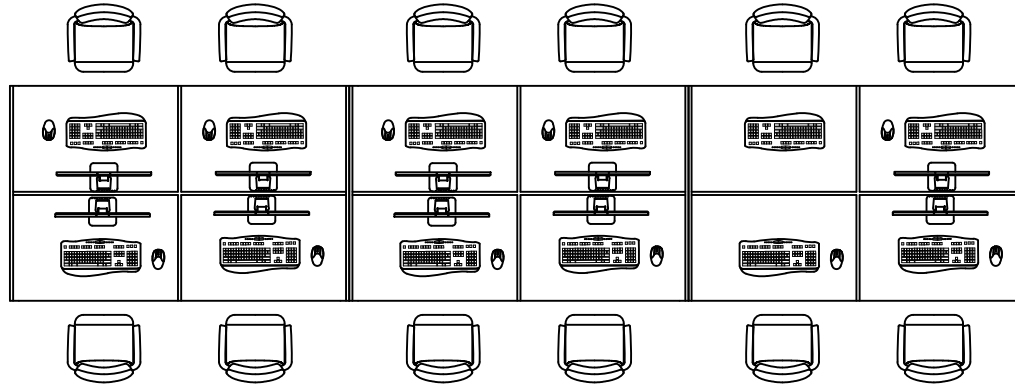

18mm furniture plywood (wooden patte

set 1

total 6 set