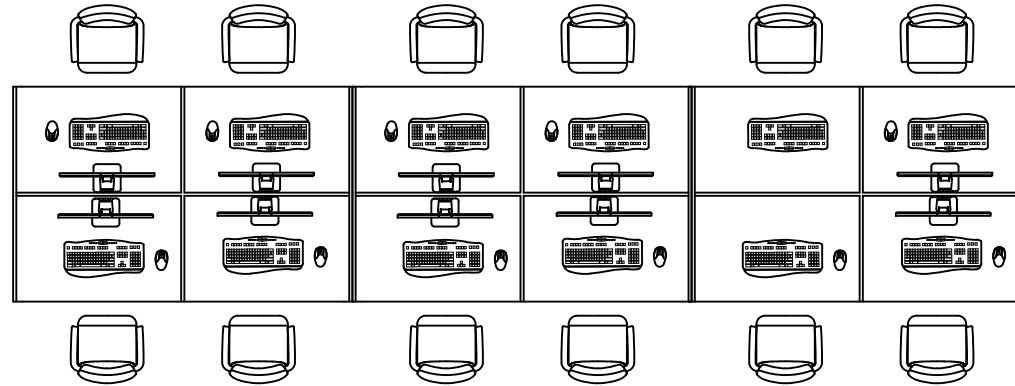

18mm furniture plywood (wooden patte

set 1

total 6 set