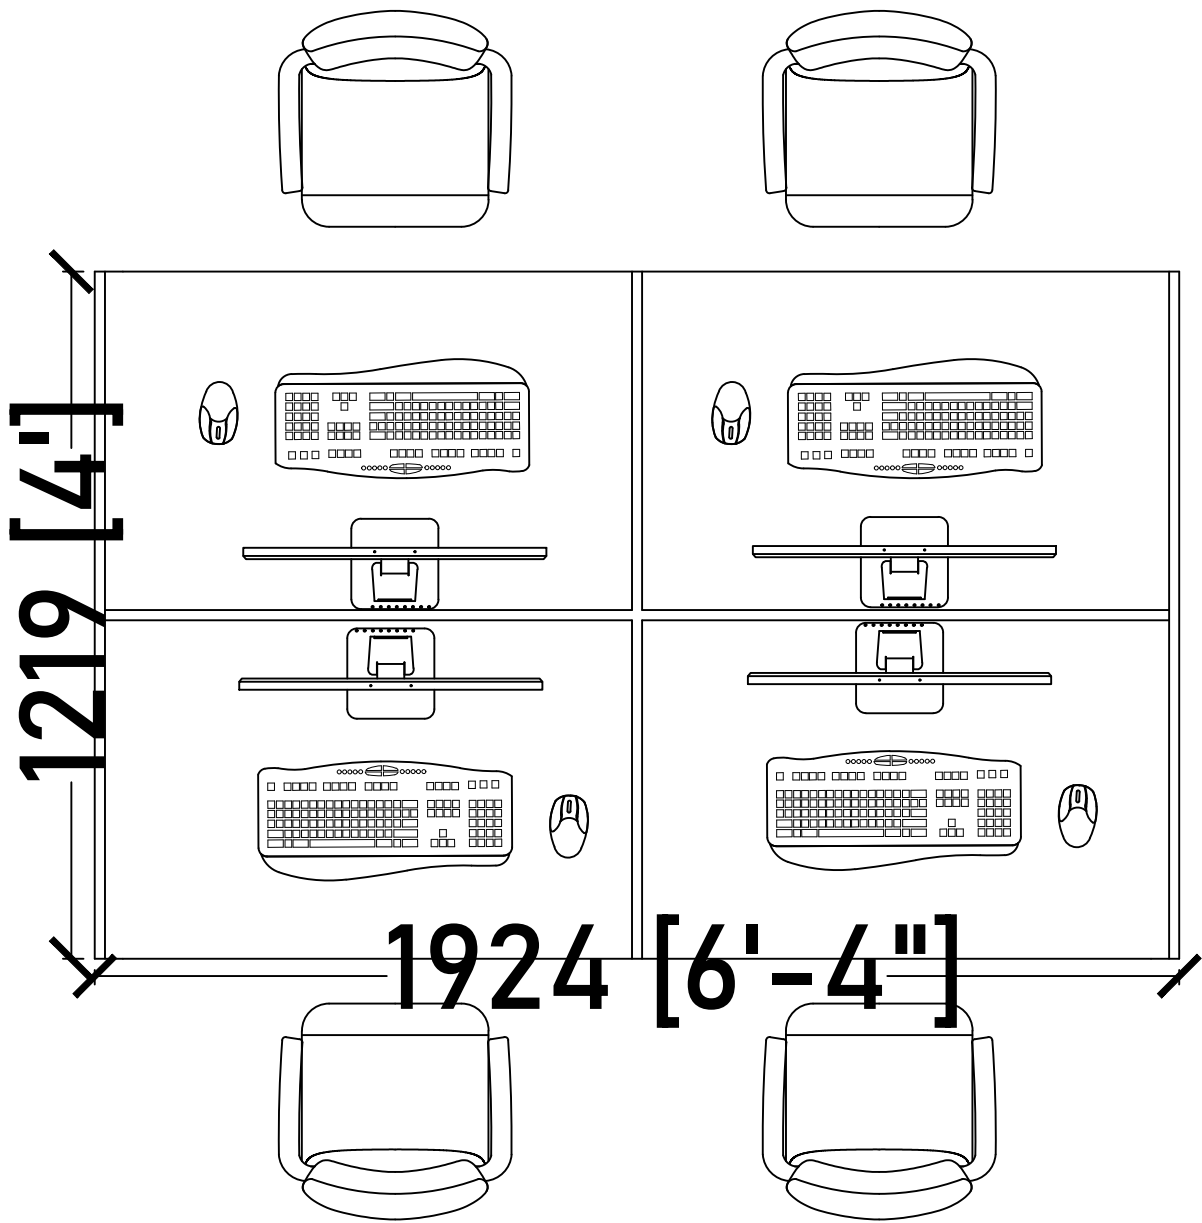

18mm furniture plywood (wooden patte

set 1

total 6 set