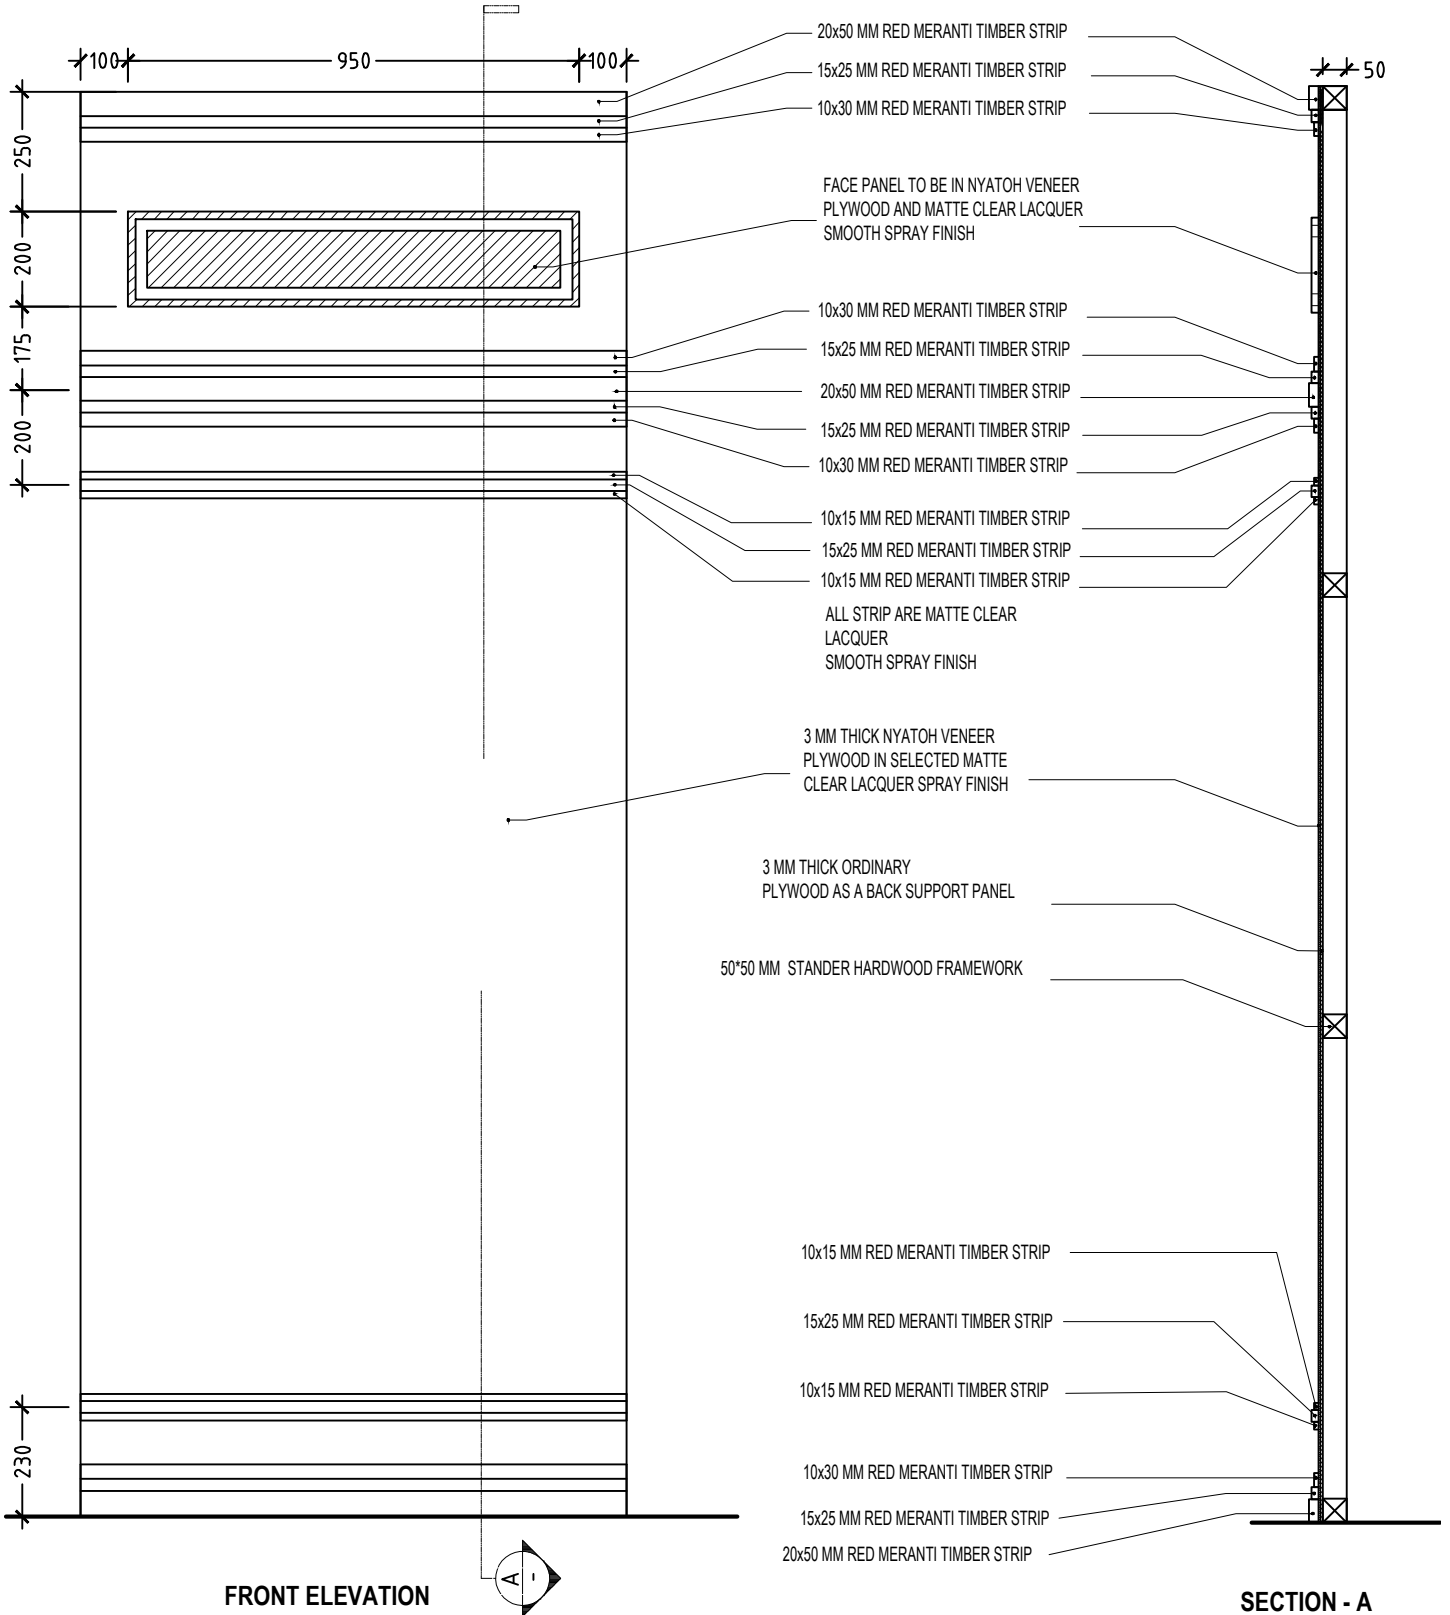

AR  
2 5  
SCALE

## COURT ROOM BACK PANELS DETAILS

ELEVATION

AR  
2 | 5

# COURT ROOM BACK PANELS DETAILS

SCALE