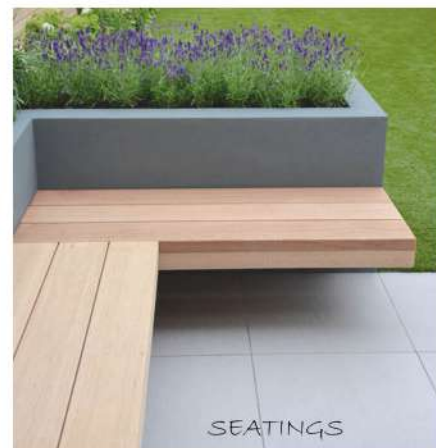

TEXTURES

FURNITURES

PLANTER BOX

SEATINGS

SEATINGS

VIEW- 1 - SHOWING THE POLYTECHNIC CAMPUS LOGO & NAME & SLOGAN WITH WATER FEATURED WALL

VIEW - 2 - SHOWING NEW PROPOSED PAVERS WITH OUTDOOR SEATINGS

VIEW - 3 - SHOWING PROPOSED GATE DESIGN & FLAG POST AREA

VIEW - 4 - SHOWING CAFE PARTITION & SEATINGS

VIEW - 5 - FROM ENTRY GATE 1

VIEW - 6 - FROM ENTRY GATE 2