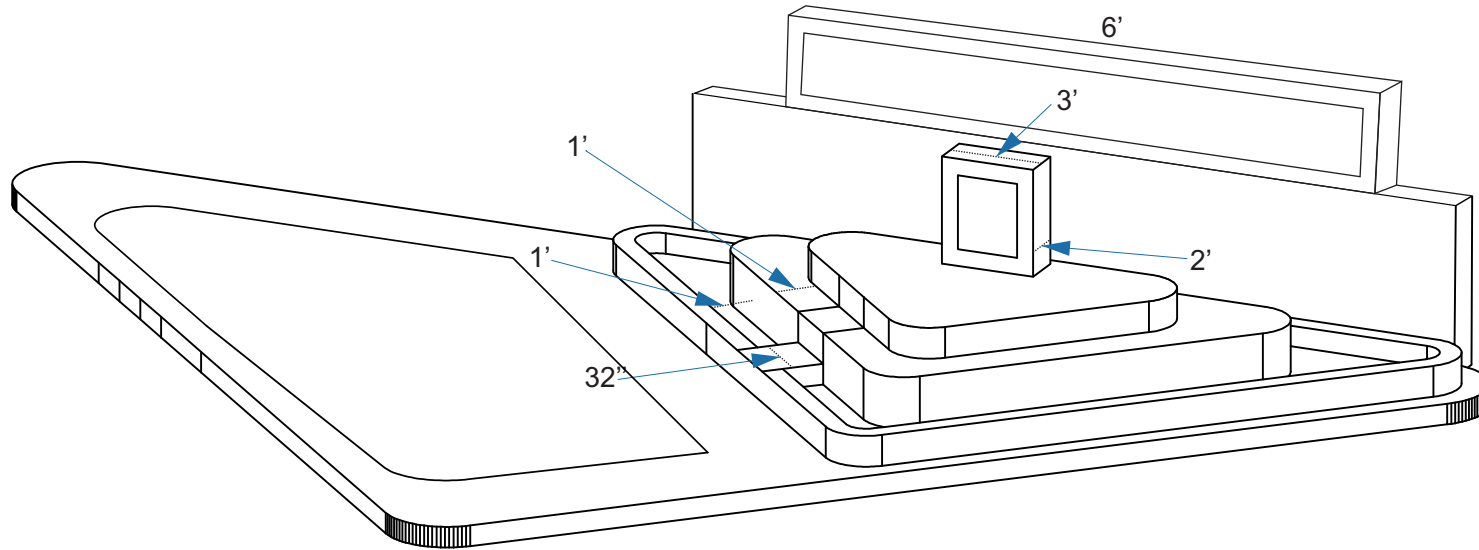

GA KOLAMAAFUSHI HUKURU MISSKITHU MONUMENT

Secretariat of the Kolamaafushi Council
Email: secretariate.kolamaafushi@gmail.com
Tel: 6820017 Viber: 7340017

■ Mosque Monument