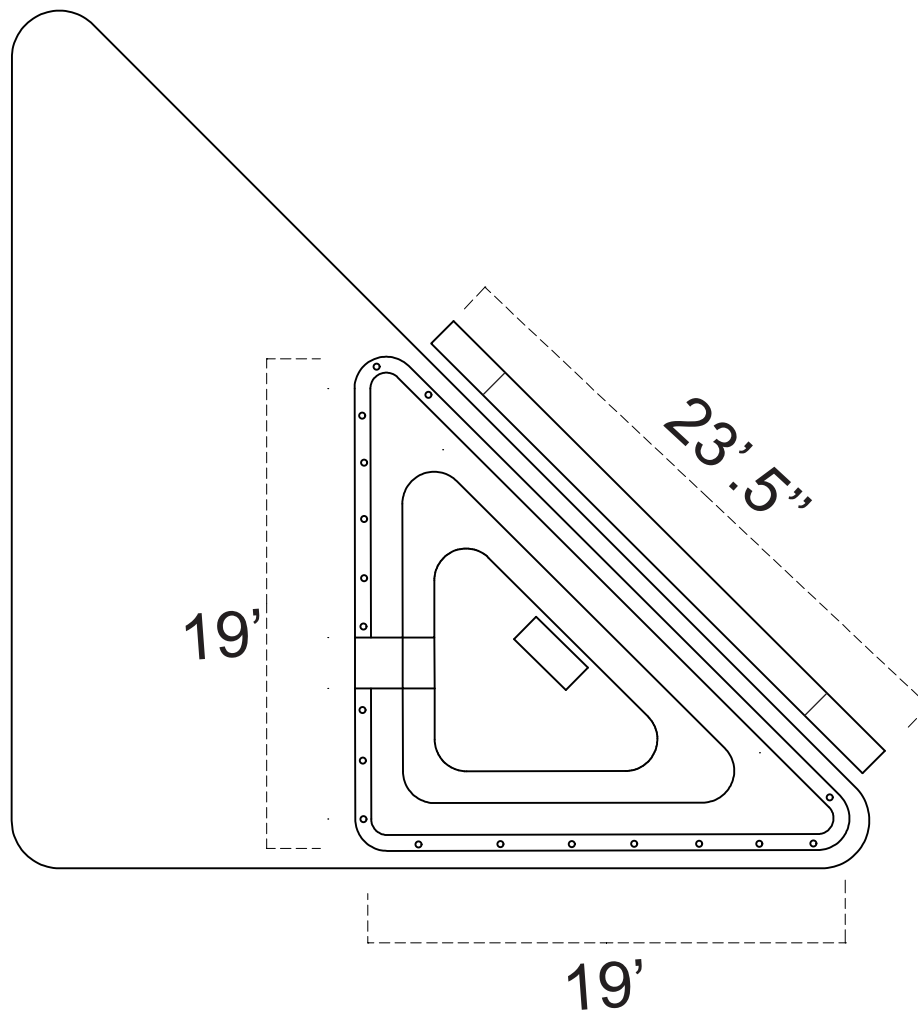

GA KOLAMAAFUSHI HUKURU MISSKITHU MONUMENT		
Secretariat of the Kolamaafushi Council		
Email: secretariate.kolamaafushi@gmail.com		
Tel: 6820017 Viber: 7340017