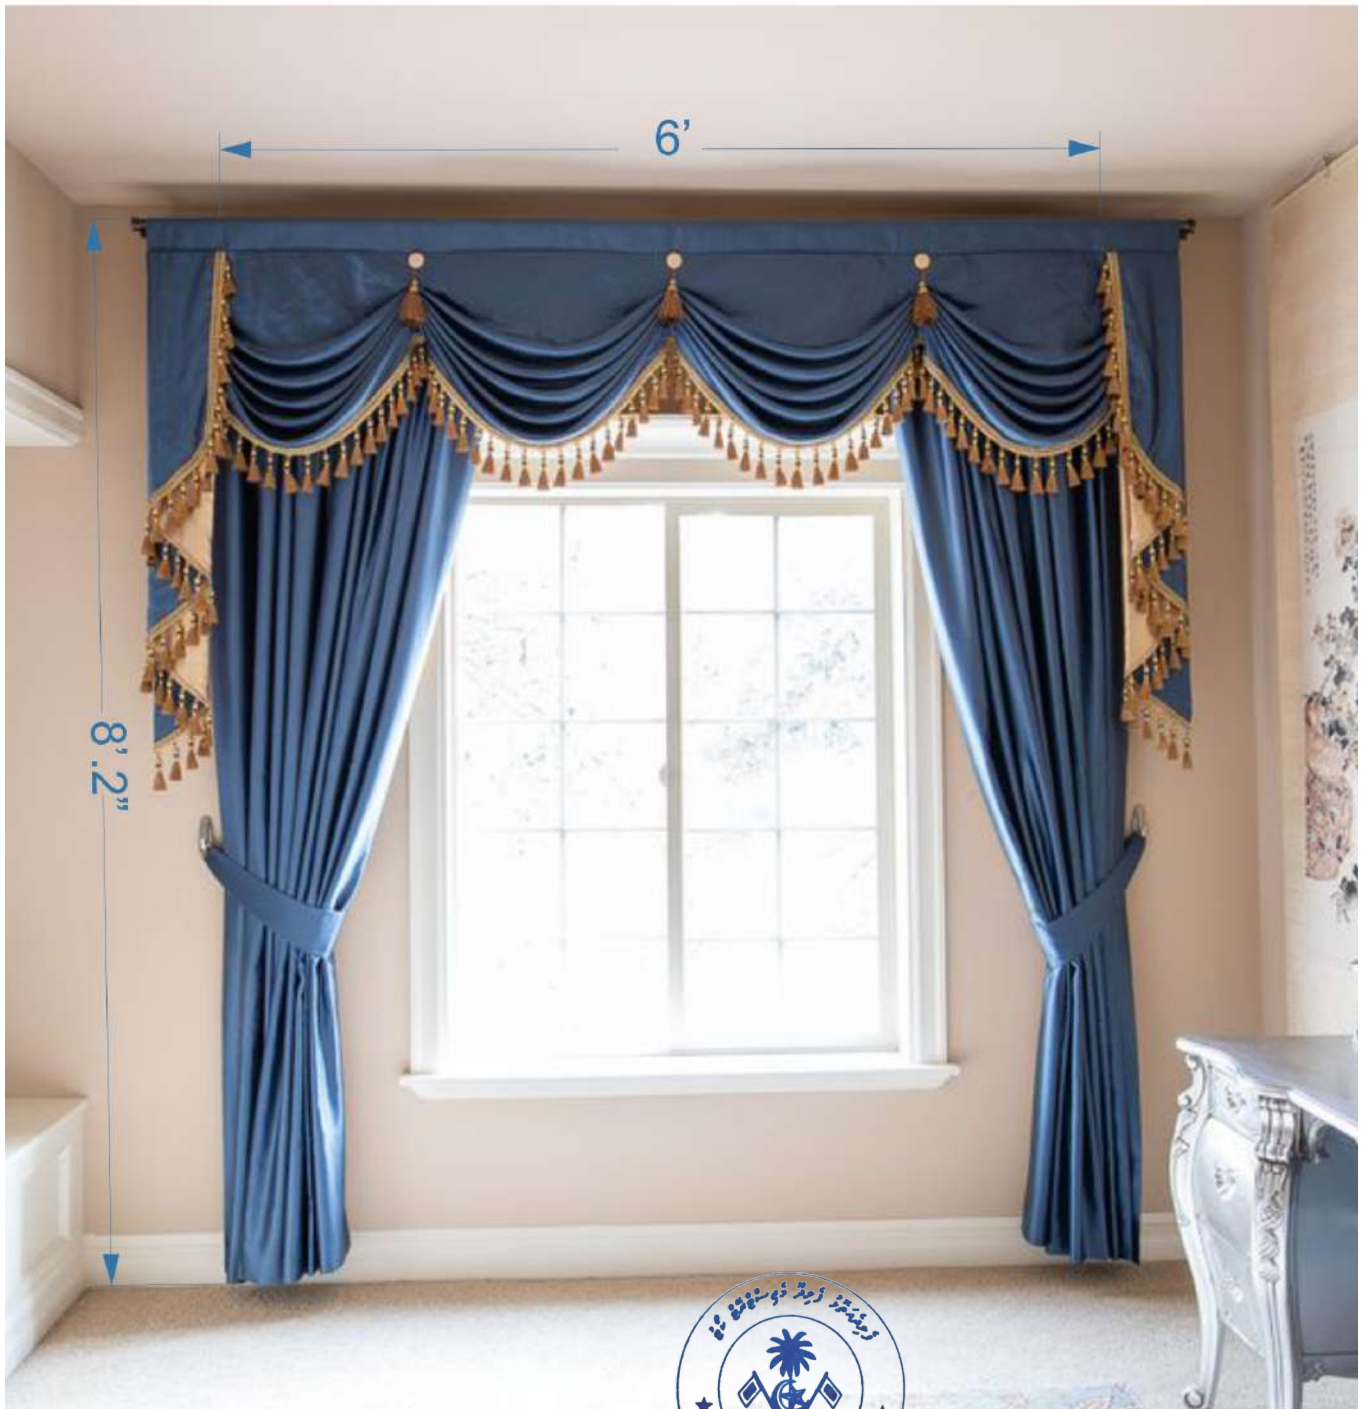

curtain measurements

Boder - swag