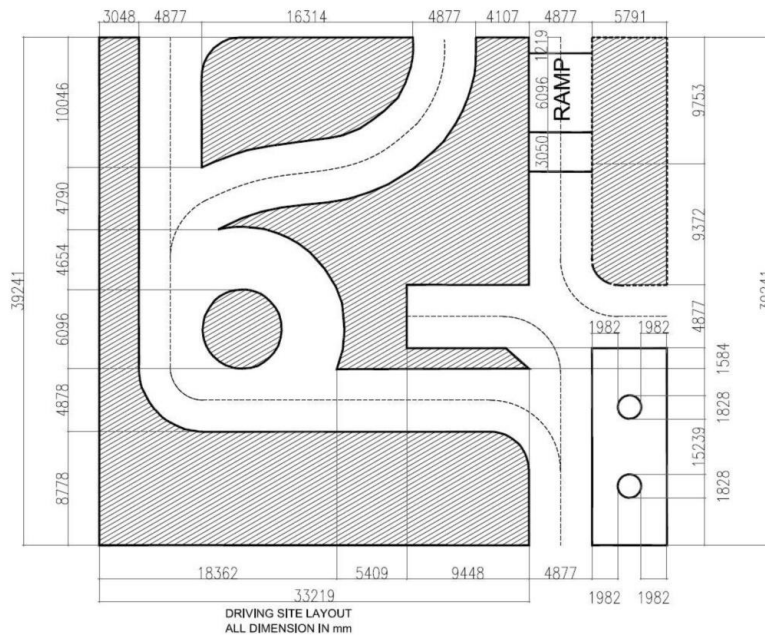

Anex - 01

RAMP

Height: 1 feet

Smooth Curve

10 feet

20 feet