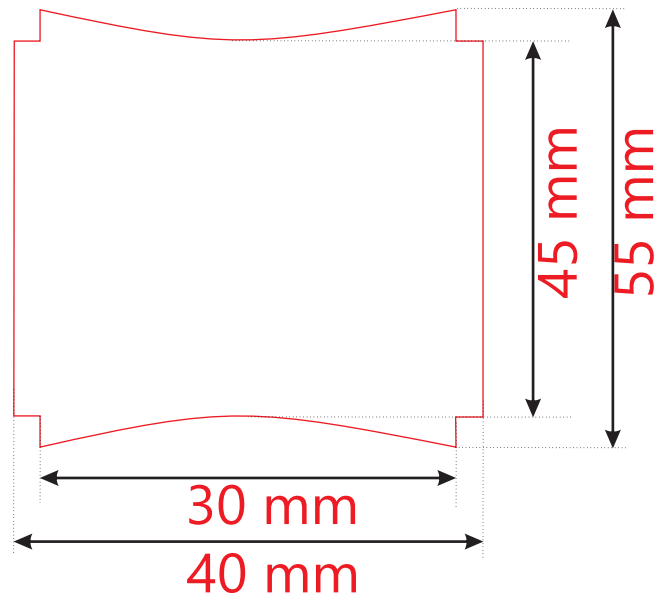

S.S Mooring point

All measurements are in millimeter
Diagram Are not to scale

S.S Mooring Bolt & Nut

All measurements are in millimeter
Diagram Are not to scale

S.S Ring

All measurements are in millimeter
Diagram Are not to scale

S.S Swivel

All measurements are in millimeter
Diagram Are not to scale

Thimble Bush(Nylon)

All measurements are in millimeter
Diagram Are not to scale

Cross section

Side view

Thimble washer(Nylon)

Cross section

Side view

Swivel Pin

All measurements are in millimeter
Diagram Are not to scale

S.S Swivel

All measurements are in millimeter
Diagram Are not to scale

Details on Page 8.
Diagram 01 to 05

Front view

Diagram : 01