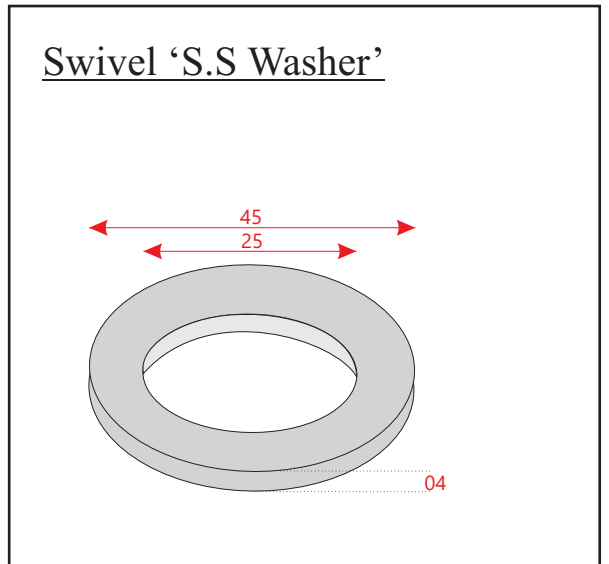

S.S Mooring point

All measurements are in millimeter
Diagram Are not to scale

S.S Mooring Bolt & Nut

All measurements are in millimeter
Diagram Are not to scale

S.S Ring

All measurements are in millimeter
Diagram Are not to scale

S.S Swivel

All measurements are in millimeter
Diagram Are not to scale

Thimble Bush(Nylon)

All measurements are in millimeter
Diagram Are not to scale

Cross section

Side view

Thimble washer(Nylon)

Cross section

Side view

Swivel Pin

All measurements are in millimeter
Diagram Are not to scale

S.S Swivel

All measurements are in millimeter
Diagram Are not to scale

Details on Page 8.
Diagram 01 to 05

Front view

Diagram : 01

Diagram : 02

Diagram : 03

Diagram : 05

Diagram : 04