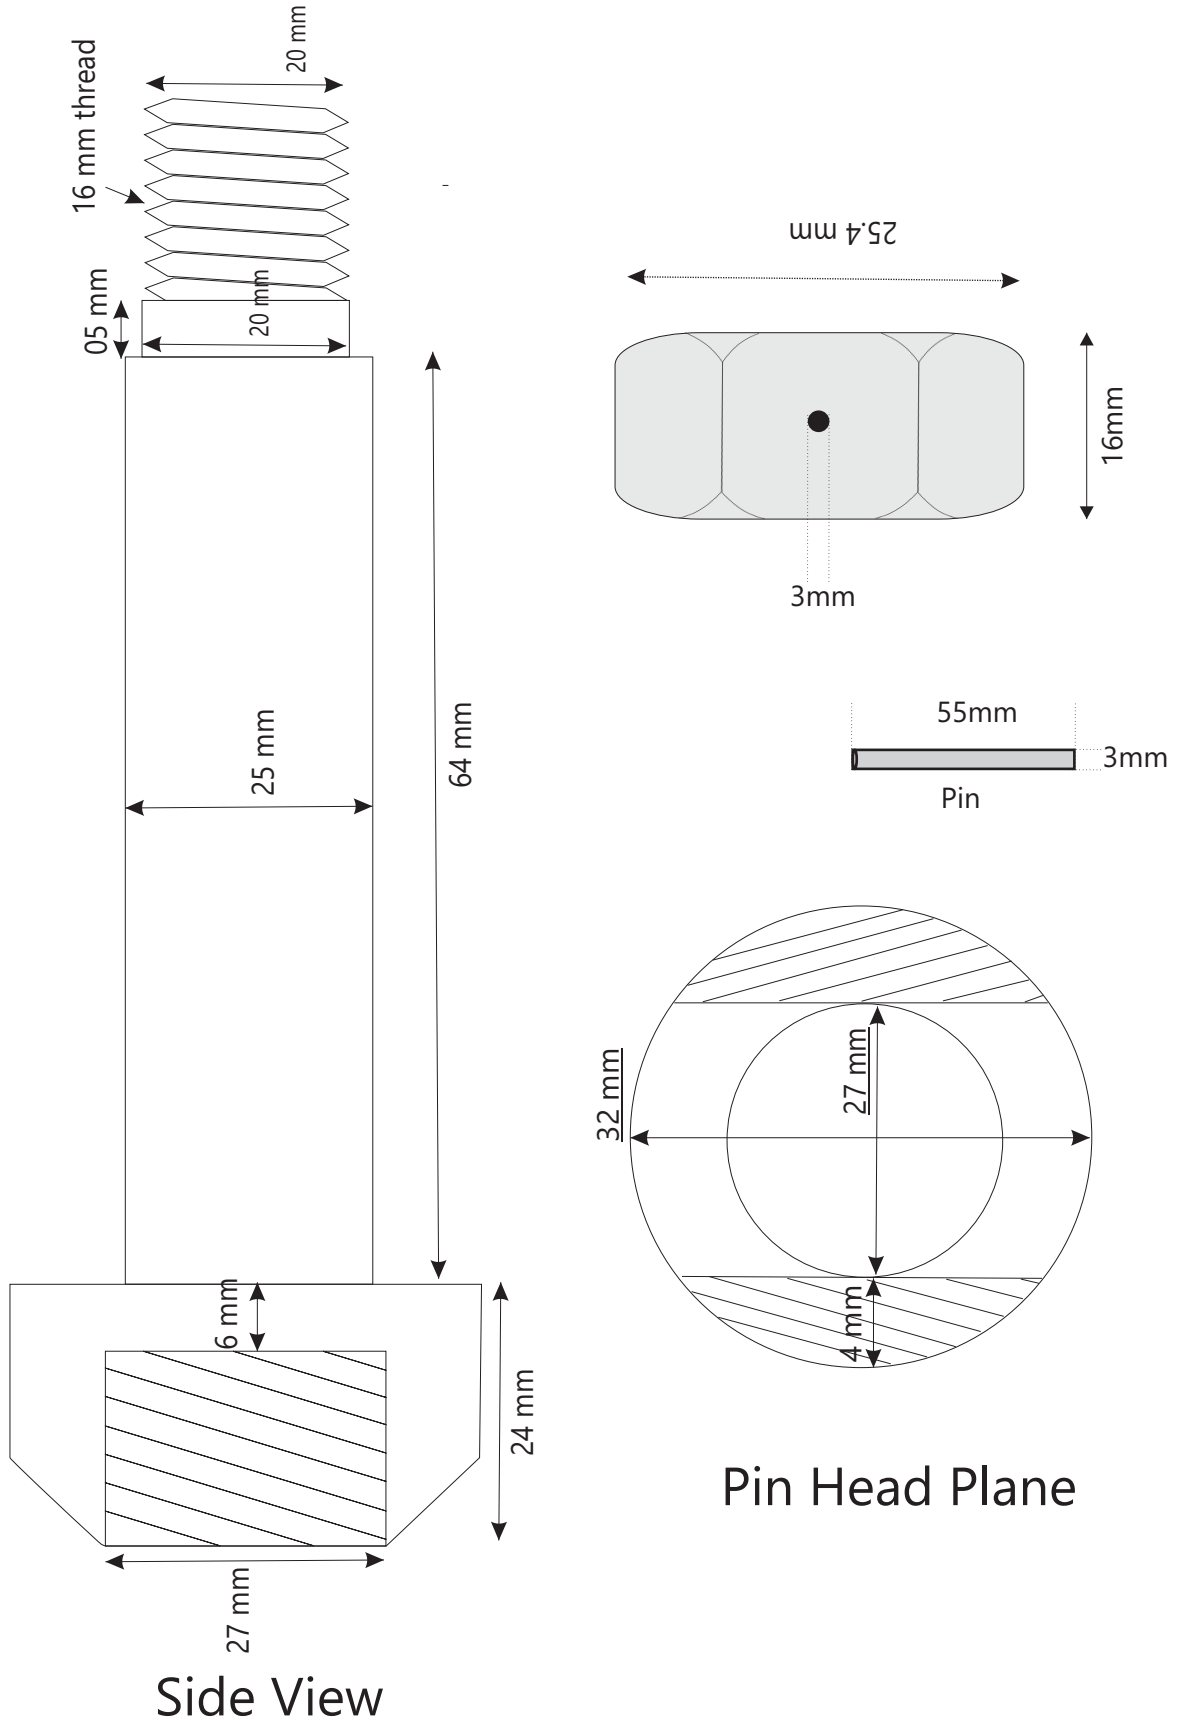

S.S Mooring point

All measurements are in millimeter
Diagram Are not to scale

S.S Mooring Bolt & Nut

All measurements are in millimeter
Diagram Are not to scale

S.S Ring

All measurements are in millimeter
Diagram Are not to scale

S.S Swivel

All measurements are in millimeter
Diagram Are not to scale

Thimble Bush(Nylon)

All measurements are in millimeter
Diagram Are not to scale

Cross section

Side view

Thimble washer(Nylon)

Cross section

Side view

Swivel Pin

All measurements are in millimeter
Diagram Are not to scale

S.S Swivel

All measurements are in millimeter
Diagram Are not to scale

Details on Page 8.
Diagram 01 to 05

Front view

Diagram : 01

Diagram : 02

Diagram : 03

Diagram : 05

Diagram : 04