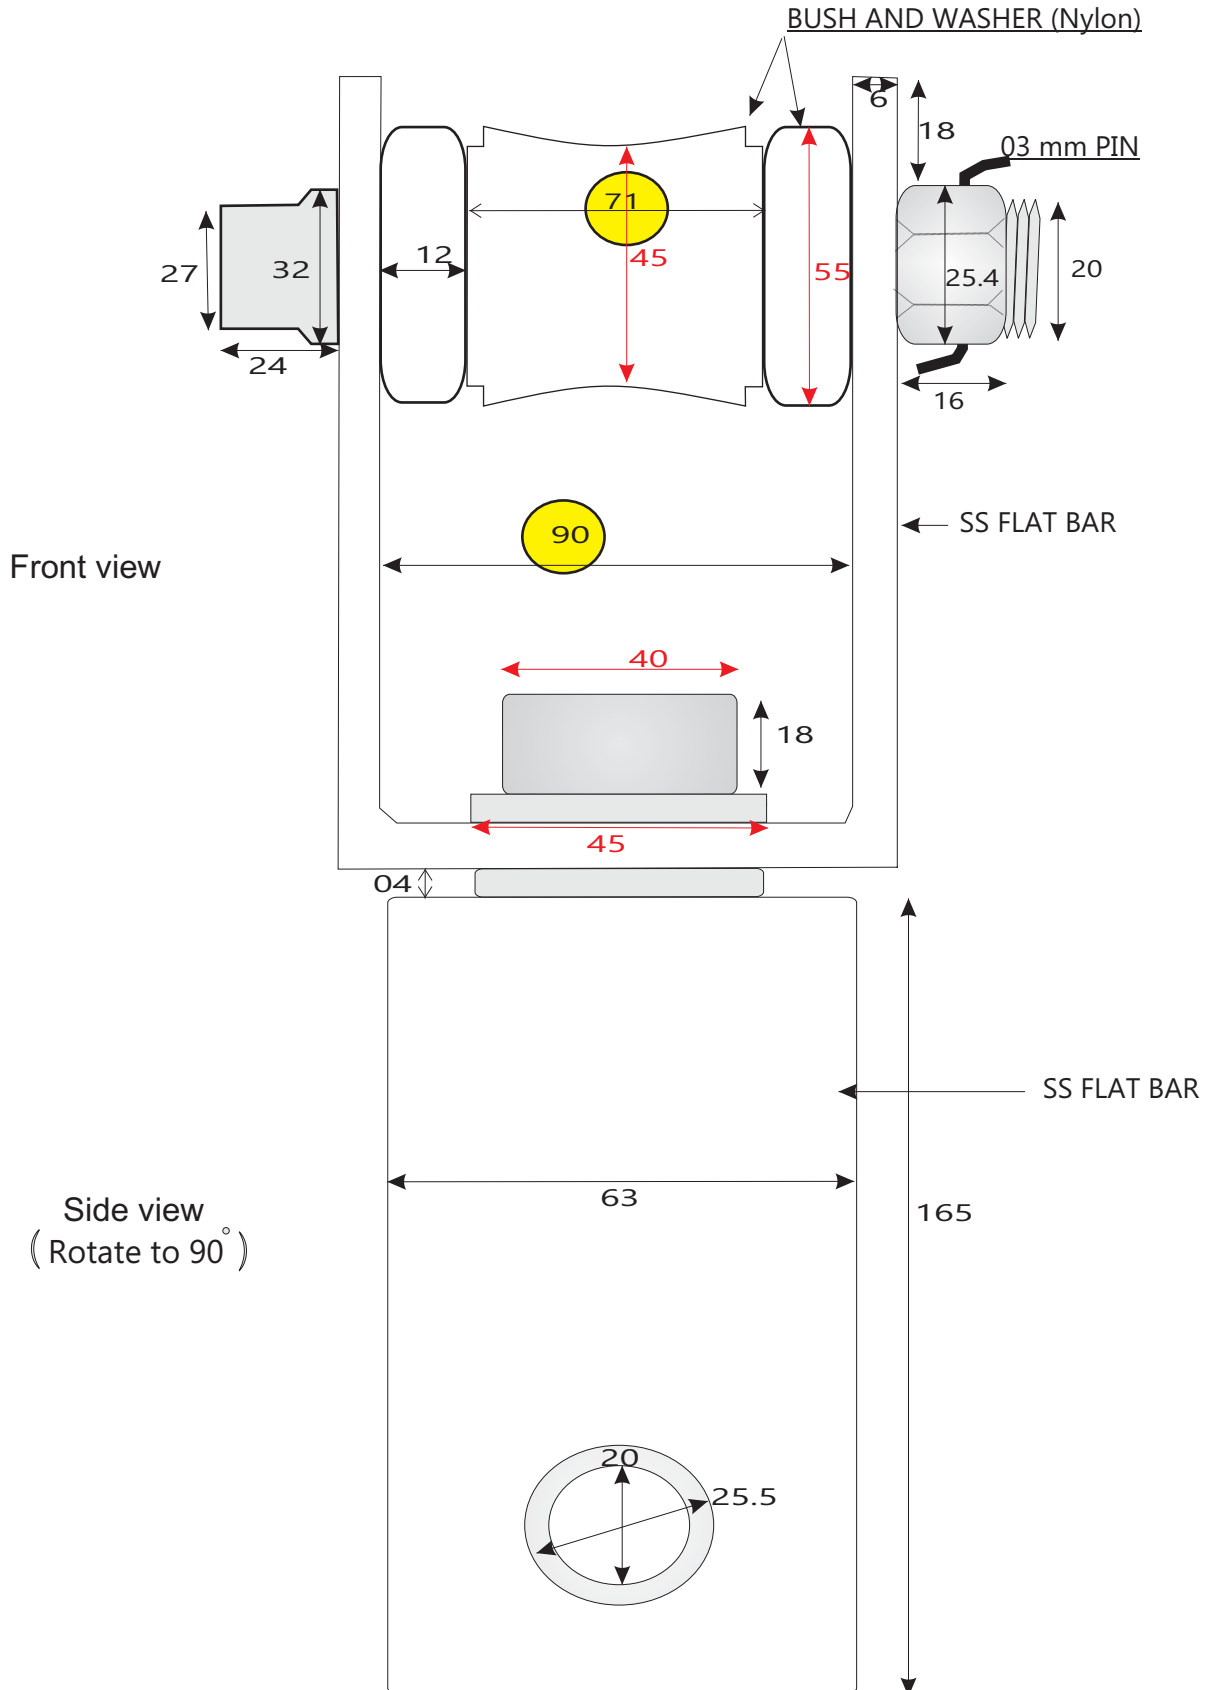

S.S Mooring point

All measurements are in millimeter
Diagram Are not to scale

S.S Mooring Bolt & Nut

All measurements are in millimeter
Diagram Are not to scale

S.S Ring

All measurements are in millimeter
Diagram Are not to scale

S.S Swivel

All measurements are in millimeter
Diagram Are not to scale

Thimble Bush(Nylon)

All measurements are in millimeter
Diagram Are not to scale

Cross section

Side view

Thimble washer(Nylon)

Cross section

Side view

Swivel Pin

All measurements are in millimeter
Diagram Are not to scale

S.S Swivel

All measurements are in millimeter
Diagram Are not to scale

Details on Page 8.
Diagram 01 to 05

Front view

Diagram : 01

Diagram : 02

Diagram : 03

Diagram : 05

Diagram : 04