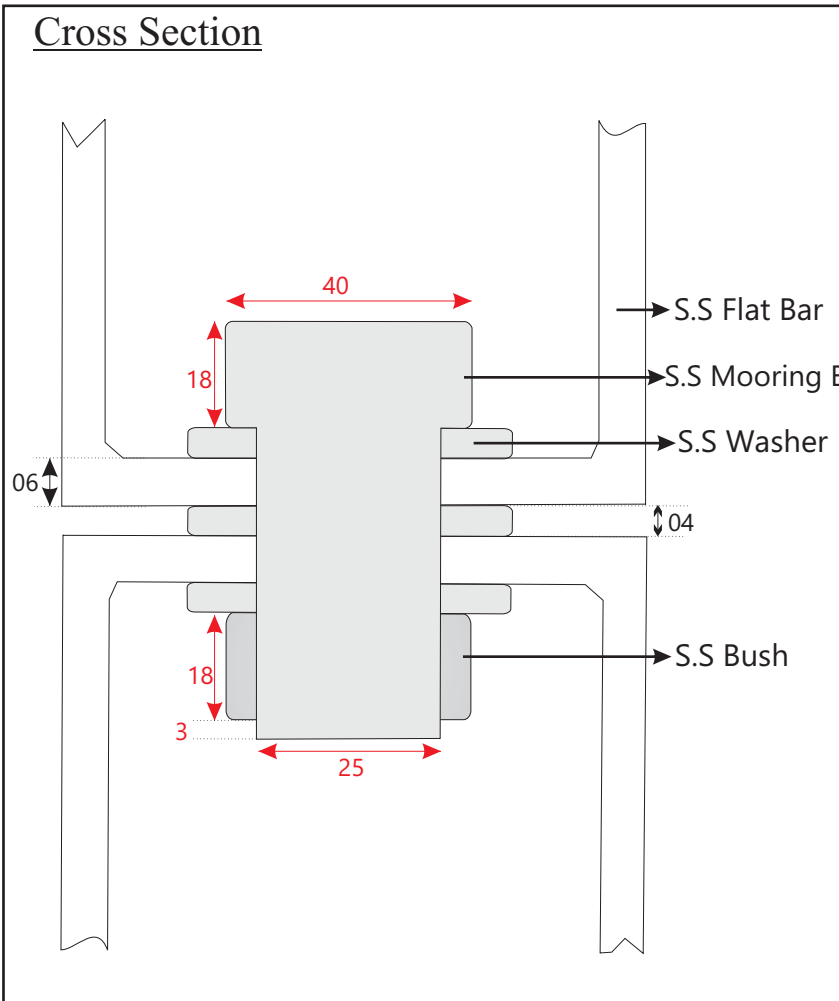

S.S Swivel

All measurements are in millimeter
Diagram Are not to scale

Thimble Bush(Nylon)

All measurements are in millimeter
Diagram Are not to scale

Cross section

Side view

Thimble washer(Nylon)

Cross section

Side view

Swivel Pin

All measurements are in millimeter
Diagram Are not to scale

S.S Swivel

All measurements are in millimeter
Diagram Are not to scale

Details on Page 8.
Diagram 01 to 05

Front view

Diagram : 01

Diagram : 02

Diagram : 03

Diagram : 05

Diagram : 04