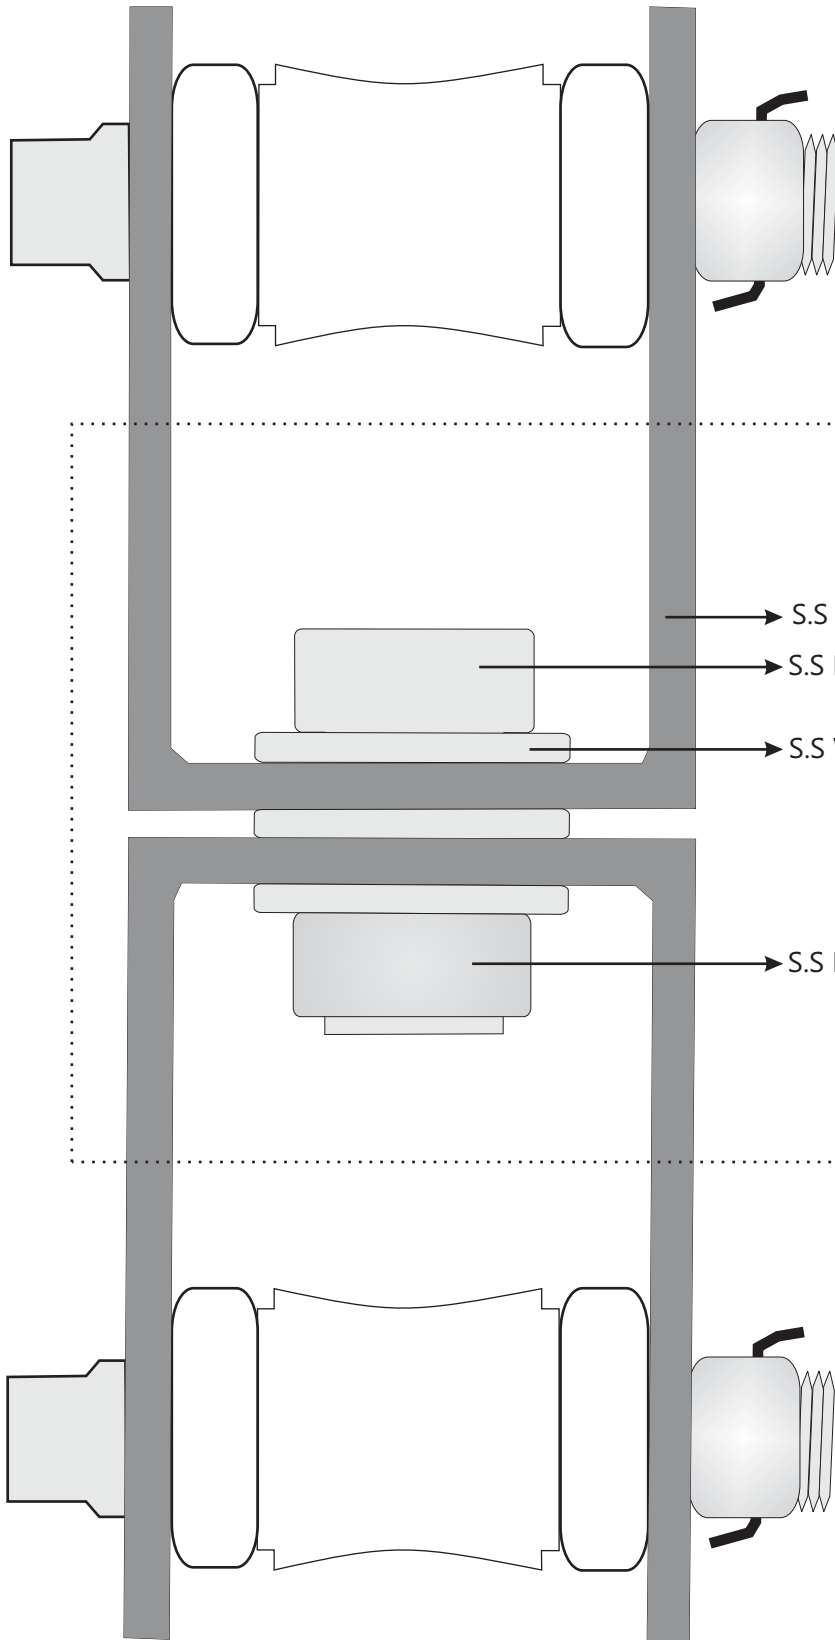

S.S Mooring point

All measurements are in millimeter
Diagram Are not to scale

S.S Mooring Bolt & Nut

All measurements are in millimeter
Diagram Are not to scale

S.S Ring

All measurements are in millimeter
Diagram Are not to scale

S.S Swivel

All measurements are in millimeter
Diagram Are not to scale

Thimble Bush(Nylon)

All measurements are in millimeter
Diagram Are not to scale

Cross section

Side view

Thimble washer(Nylon)

Cross section

Side view

Swivel Pin

All measurements are in millimeter
Diagram Are not to scale

S.S Swivel

All measurements are in millimeter
Diagram Are not to scale

Details on Page 8.
Diagram 01 to 05

Front view

Diagram : 01

Diagram : 02

Diagram : 03

Diagram : 05

Diagram : 04