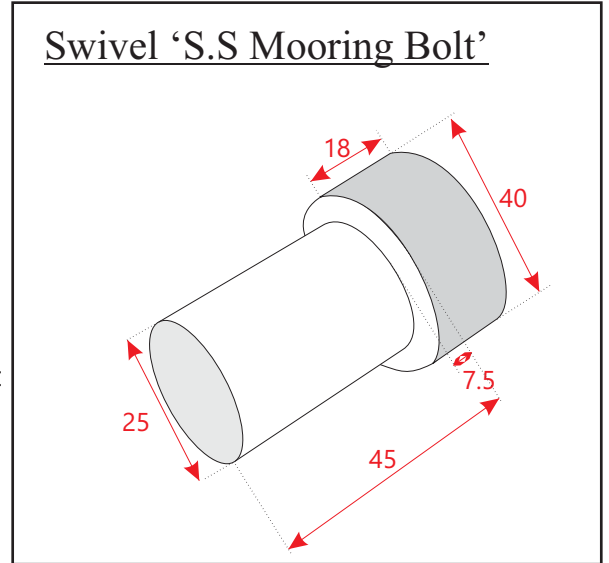

S.S Swivel

All measurements are in millimeter
Diagram Are not to scale

Thimble Bush(Nylon)

All measurements are in millimeter
Diagram Are not to scale

Cross section

Side view

Thimble washer(Nylon)

Cross section

Side view

Swivel Pin

All measurements are in millimeter
Diagram Are not to scale

S.S Swivel

All measurements are in millimeter
Diagram Are not to scale

Details on Page 8.
Diagram 01 to 05

Front view

Diagram : 01

Diagram : 02

Diagram : 03

Diagram : 05

Diagram : 04