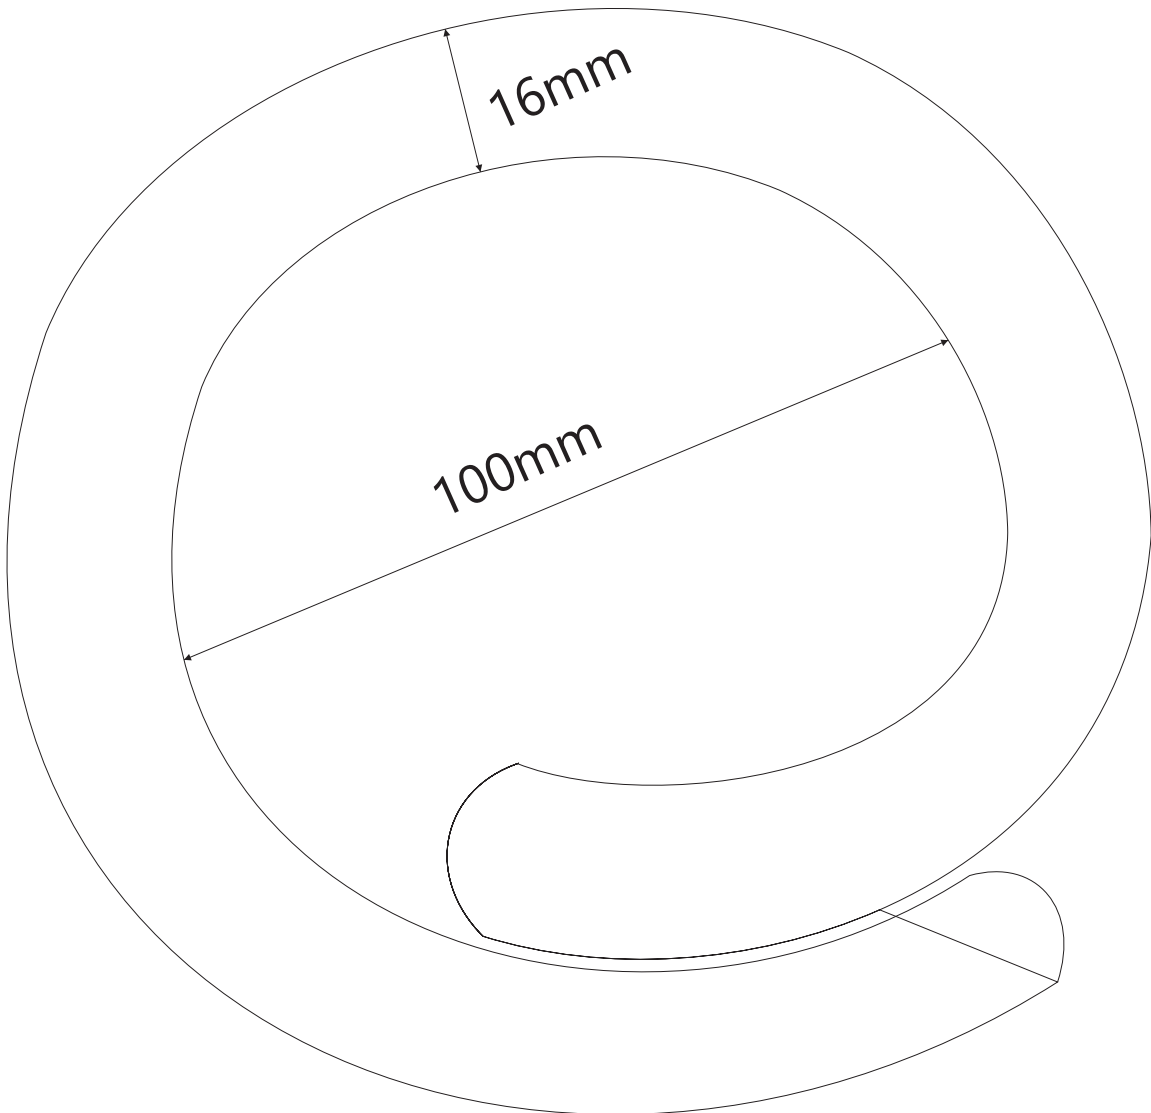

S.S Mooring point

All measurements are in millimeter
Diagram Are not to scale

S.S Mooring Bolt & Nut

All measurements are in millimeter
Diagram Are not to scale

S.S Ring

All measurements are in millimeter
Diagram Are not to scale

S.S Swivel

All measurements are in millimeter
Diagram Are not to scale

Thimble Bush(Nylon)

All measurements are in millimeter
Diagram Are not to scale

Cross section

Side view

Thimble washer(Nylon)

Cross section

Side view

Swivel Pin

All measurements are in millimeter
Diagram Are not to scale

S.S Swivel

All measurements are in millimeter
Diagram Are not to scale

Details on Page 8.
Diagram 01 to 05

Front view

Diagram : 01

Diagram : 02

Diagram : 03

Diagram : 05

Diagram : 04