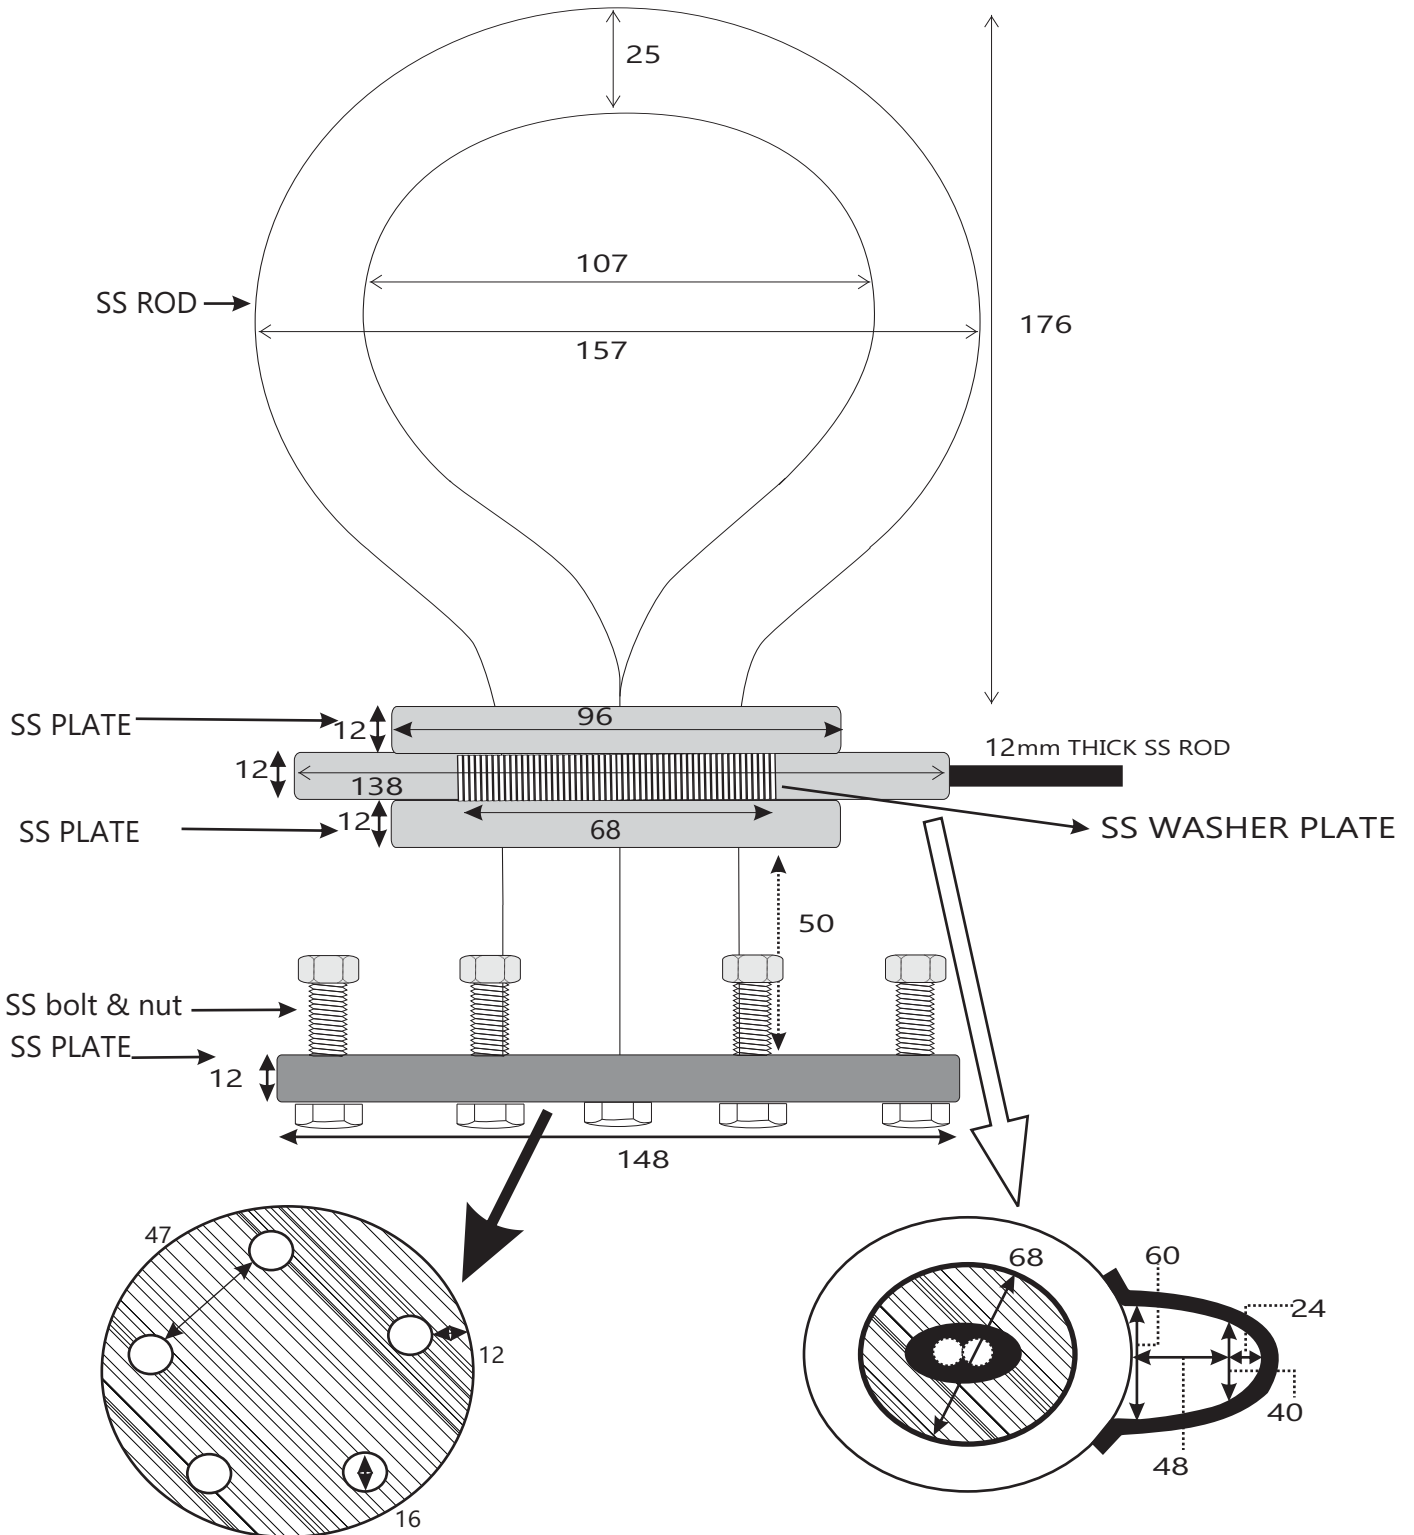

S.S Mooring point

All measurements are in millimeter
Diagram Are not to scale

S.S Mooring Bolt & Nut

All measurements are in millimeter
Diagram Are not to scale

S.S Ring

All measurements are in millimeter
Diagram Are not to scale

S.S Swivel

All measurements are in millimeter
Diagram Are not to scale

Thimble Bush(Nylon)

All measurements are in millimeter
Diagram Are not to scale

Cross section

Side view

Thimble washer(Nylon)

Cross section

Side view

Swivel Pin

All measurements are in millimeter
Diagram Are not to scale

S.S Swivel

All measurements are in millimeter
Diagram Are not to scale

Details on Page 8.
Diagram 01 to 05

Front view

Diagram : 01