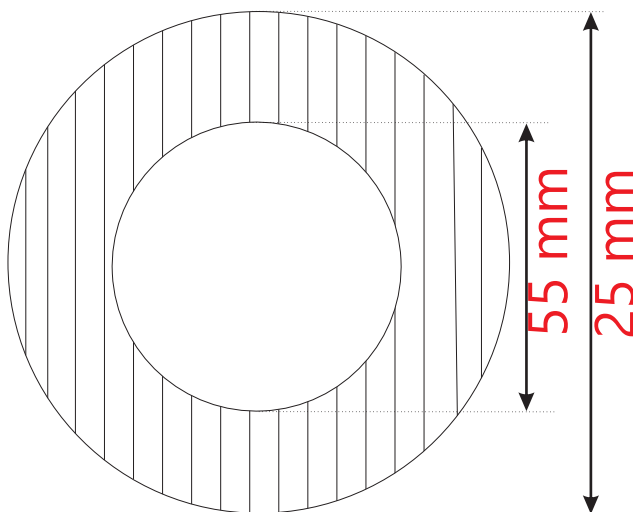

S.S Mooring point

All measurements are in millimeter
Diagram Are not to scale

S.S Mooring Bolt & Nut

All measurements are in millimeter
Diagram Are not to scale

S.S Ring

All measurements are in millimeter
Diagram Are not to scale

S.S Swivel

All measurements are in millimeter
Diagram Are not to scale

Thimble Bush(Nylon)

All measurements are in millimeter
Diagram Are not to scale

Cross section

Side view

Thimble washer(Nylon)

Cross section

Side view

Swivel Pin

All measurements are in millimeter
Diagram Are not to scale

S.S Swivel

All measurements are in millimeter
Diagram Are not to scale

Details on Page 8.
Diagram 01 to 05

Front view

Diagram : 01