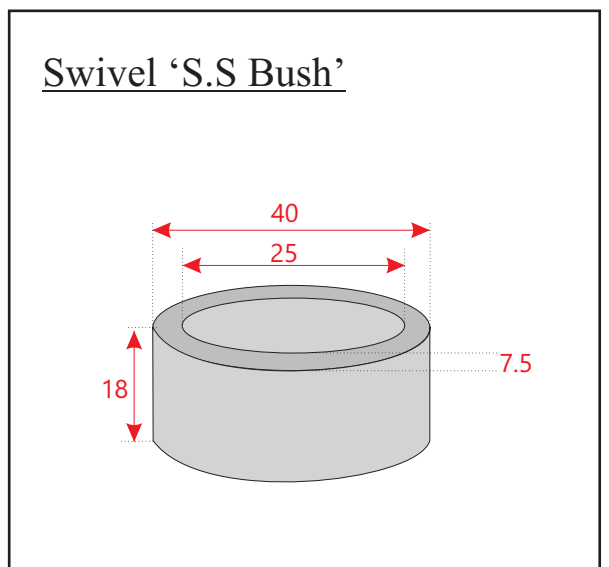

S.S Mooring point

All measurements are in millimeter
Diagram Are not to scale

S.S Mooring Bolt & Nut

All measurements are in millimeter
Diagram Are not to scale

S.S Ring

All measurements are in millimeter
Diagram Are not to scale

S.S Swivel

All measurements are in millimeter
Diagram Are not to scale

Thimble Bush(Nylon)

All measurements are in millimeter
Diagram Are not to scale

Cross section

Side view

Thimble washer(Nylon)

Cross section

Side view

Swivel Pin

All measurements are in millimeter
Diagram Are not to scale

S.S Swivel

All measurements are in millimeter
Diagram Are not to scale

Details on Page 8.
Diagram 01 to 05

Front view

Diagram : 01

Diagram : 02

Diagram : 03

Diagram : 05

Diagram : 04