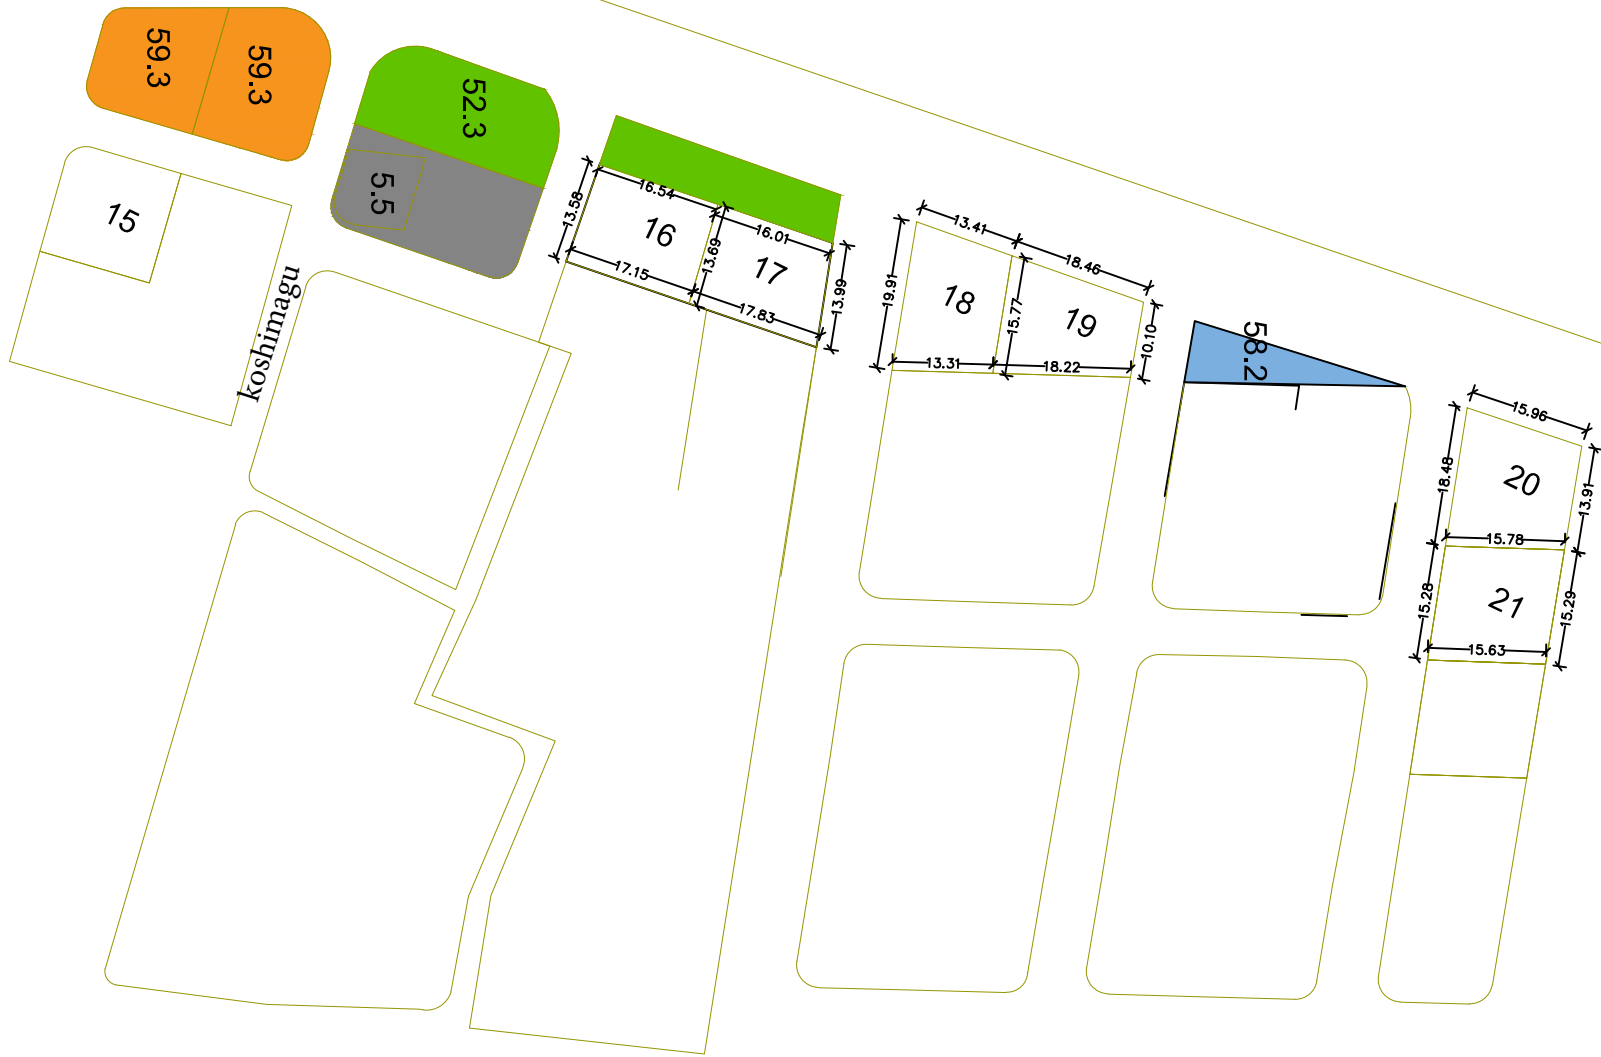

POWER HOUSE AREA

71

71

71

71

71

71

71

39.4

zuvaanunge marukazu

Bodumagu

ngamagu

DHANDU BINTAH AREA

[+][Top][2D Wireframe]

59.3	23	25	27
59.3	22	24	26

Badharu
Magu

BANDHARU AREA

Ziyaarai Magu

NEW SCHOOL AREA