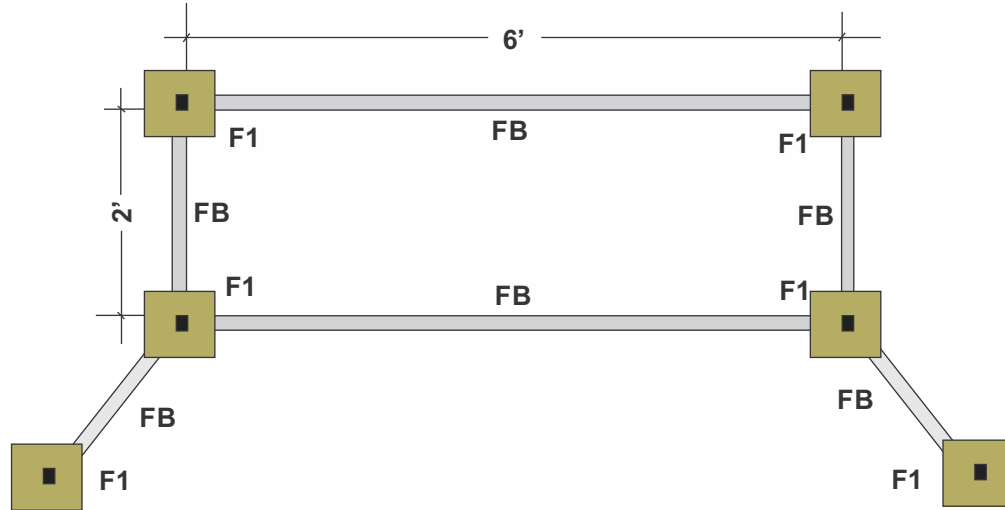

FRONT EVALUATION

BACK EVALUATION

SIDE EVALUATION

Foundation Details

BEAMS & COLUMNS

C1 , B1 & FB

F1

FRONT C1

Beam Details

Sheet Details

SHEET DETAILS

S1

S1

Aluminum Door & Windows

Clear Glass 6mm
Aluminum Frame

Note : Aluminum Color : White

Fixed aluminum louver window

Aluminum louver Door

Fixed aluminum louver window

Colouring

Electric Wiring

 Double socket

 Waterproof Distribution Box

 Ceiling Mount Lamp Light (Vintage Led Light 9w) / (Warm color)