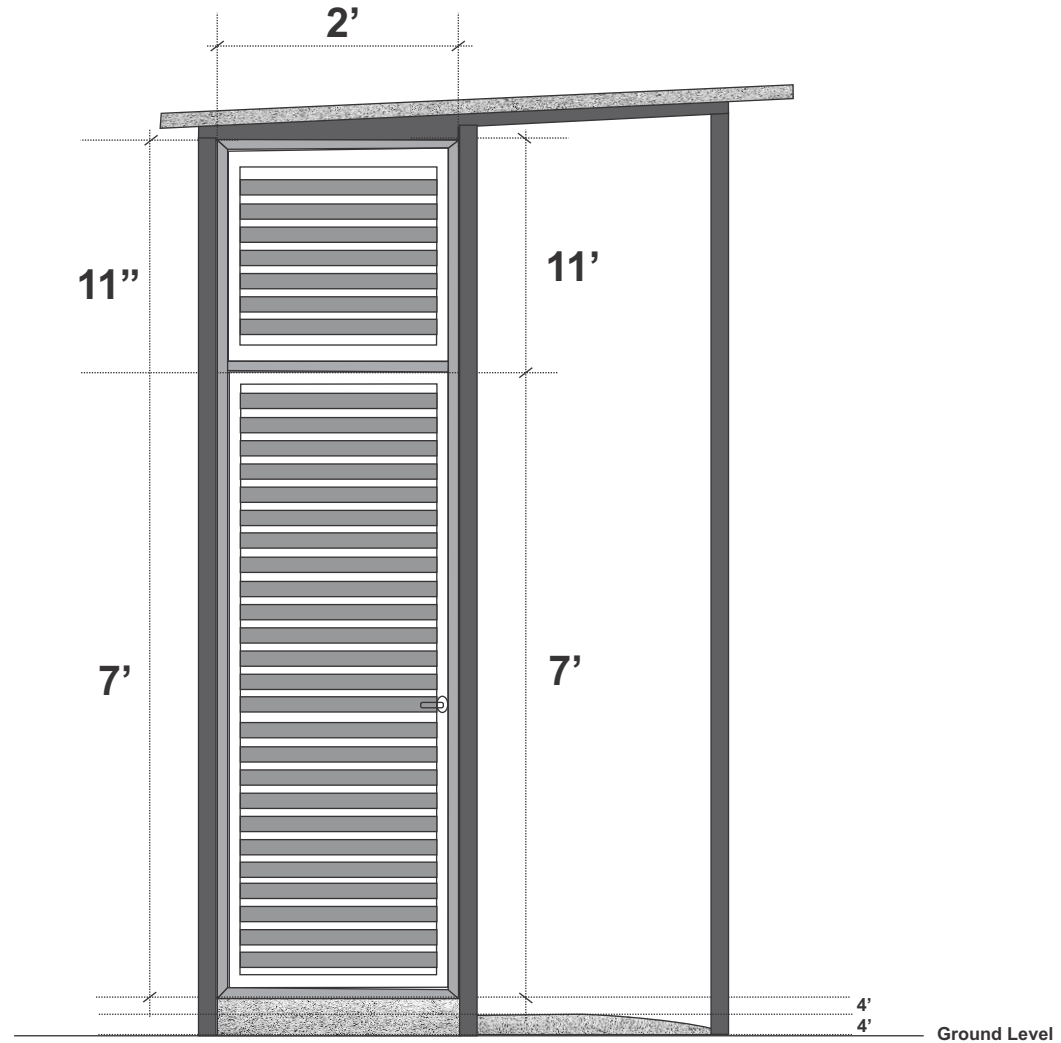

FRONT EVALUATION

BACK EVALUATION

SIDE EVALUATION

Foundation Details

BEAMS & COLUMNS

C1 , B1 & FB

F1

FRONT C1

Beam Details

Sheet Details

SHEET DETAILS

S1

S1

Aluminum Door & Windows

Clear Glass 6mm
Aluminum Frame

Note : Aluminum Color : White

Fixed aluminum louver window

Aluminum louver Door

Fixed aluminum louver window

Colouring

Electric Wiring

 Double socket

 Waterproof Distribution Box

 Ceiling Mount Lamp Light (Vintage Led Light 9w) / (Warm color)