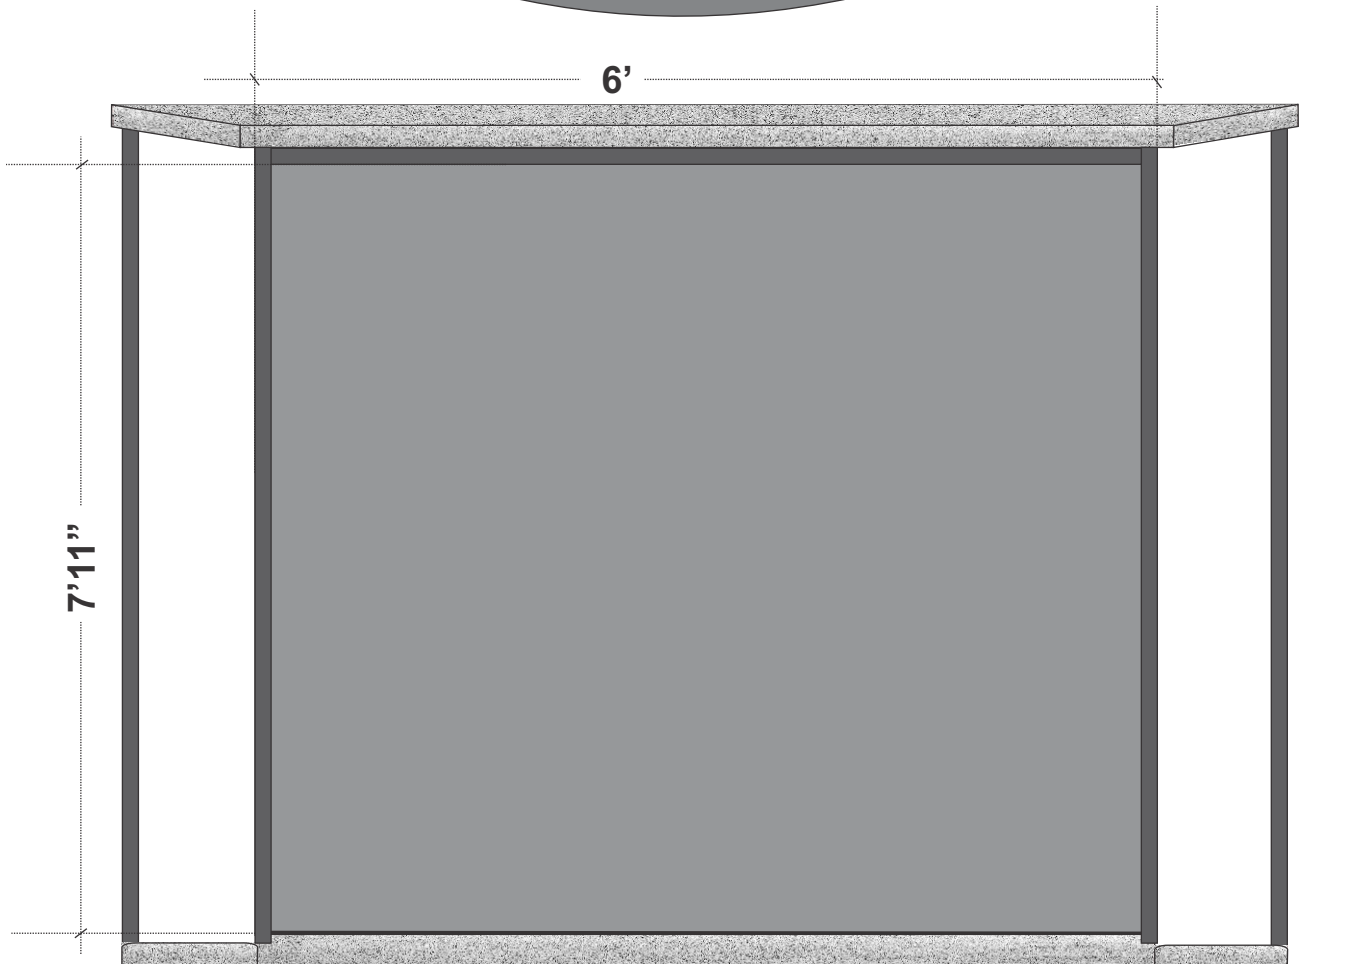

FRONT EVALUATION

BACK EVALUATION

SIDE EVALUATION

Foundation Details

BEAMS & COLUMNS

C1 , B1 & FB

F1

FRONT C1

Beam Details

Sheet Details

SHEET DETAILS

S1

S1

Aluminum Door & Windows

Clear Glass 6mm
Aluminum Frame

Note : Aluminum Color : White

Fixed aluminum louver window

Aluminum louver Door

Fixed aluminum louver window

Colouring

Electric Wiring

 Double socket

 Waterproof Distribution Box

 Ceiling Mount Lamp Light (Vintage Led Light 9w) / (Warm color)