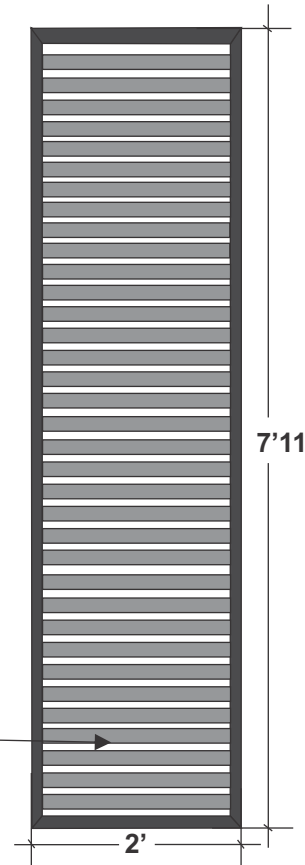

FRONT EVALUATION

BACK EVALUATION

SIDE EVALUATION

Foundation Details

BEAMS & COLUMNS

C1 , B1 & FB

F1

FRONT C1

Beam Details

Sheet Details

SHEET DETAILS

S1

S1

Aluminum Door & Windows

Clear Glass 6mm
Aluminum Frame

Note : Aluminum Color : White

Fixed aluminum louver window

Aluminum louver Door

Fixed aluminum louver window

Colouring

Electric Wiring

 Double socket

 Waterproof Distribution Box

 Ceiling Mount Lamp Light (Vintage Led Light 9w) / (Warm color)