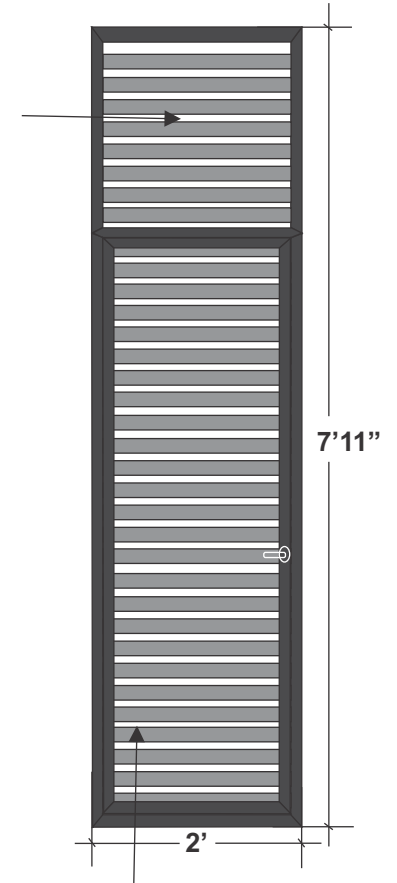

FRONT EVALUATION

BACK EVALUATION

SIDE EVALUATION

Foundation Details

BEAMS & COLUMNS

C1 , B1 & FB

F1

FRONT C1

Beam Details

Sheet Details

SHEET DETAILS

S1

S1

Aluminum Door & Windows

Clear Glass 6mm
Aluminum Frame

Note : Aluminum Color : White

Fixed aluminum louver window

Aluminum louver Door

Fixed aluminum louver window

Colouring

Electric Wiring

 Double socket

 Waterproof Distribution Box

 Ceiling Mount Lamp Light (Vintage Led Light 9w) / (Warm color)