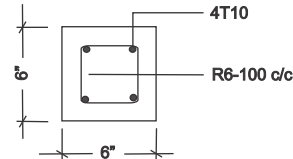

FRONT EVALUATION

BACK EVALUATION

SIDE EVALUATION

Foundation Details

BEAMS & COLUMNS

C1 , B1 & FB

F1

FRONT C1

Beam Details

Sheet Details

SHEET DETAILS

S1

S1

Aluminum Door & Windows

Clear Glass 6mm
Aluminum Frame

Note : Aluminum Color : White