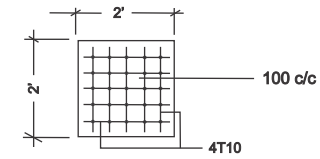

FRONT EVALUATION

BACK EVALUATION

SIDE EVALUATION

Foundation Details

BEAMS & COLUMNS

C1 , B1 & FB

F1

FRONT C1

Beam Details

Sheet Details

SHEET DETAILS

S1

S1

Aluminum Door & Windows

Clear Glass 6mm
Aluminum Frame

Note : Aluminum Color : White