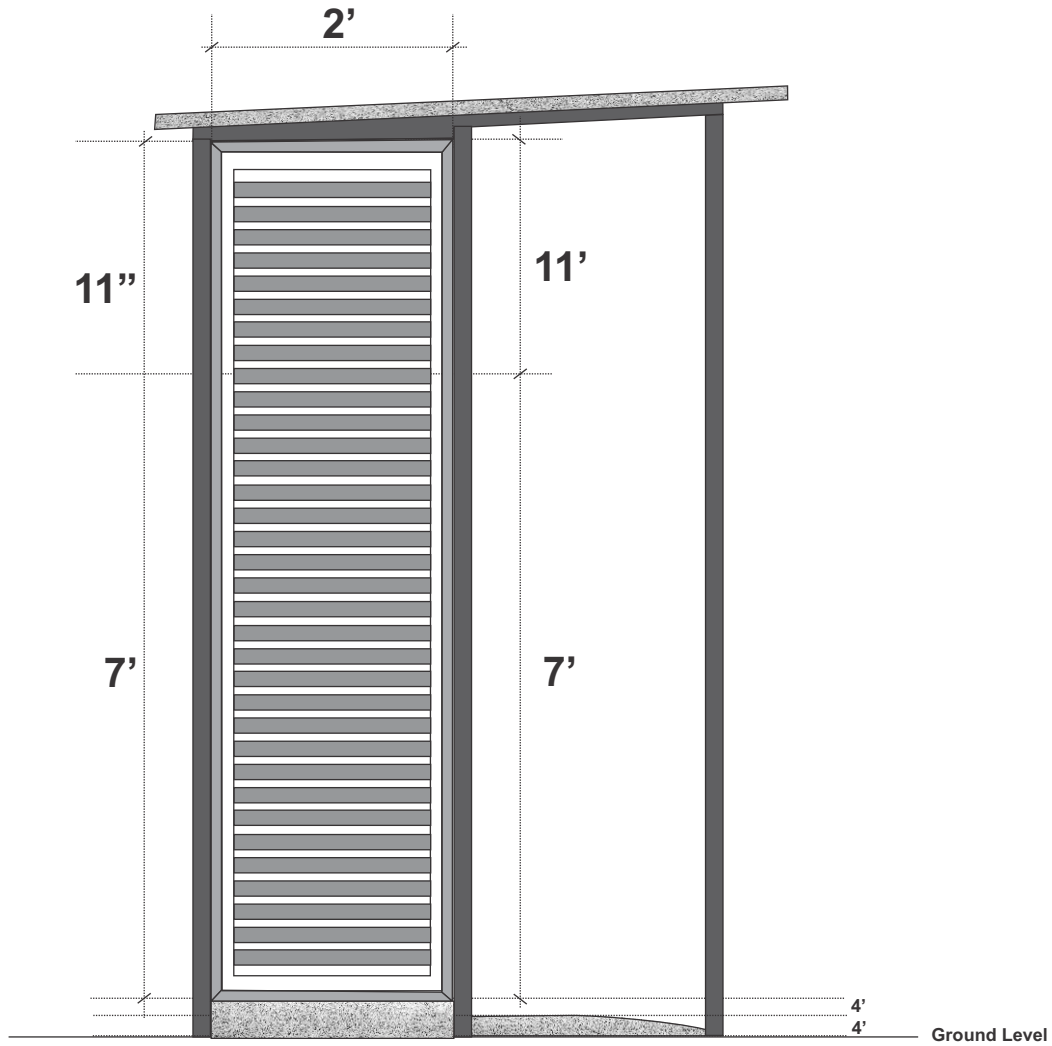

FRONT EVALUATION

BACK EVALUATION

SIDE EVALUATION

Foundation Details

BEAMS & COLUMNS

C1 , B1 & FB

F1

FRONT C1

Beam Details

Sheet Details

SHEET DETAILS

S1

S1

Aluminum Door & Windows

Clear Glass 6mm
Aluminum Frame

Note : Aluminum Color : White

Fixed aluminum louver window

Aluminum louver Door

Fixed aluminum louver window

Colouring

Electric Wiring

 Double socket

 Waterproof Distribution Box

 Ceiling Mount Lamp Light (Vintage Led Light 9w) / (Warm color)