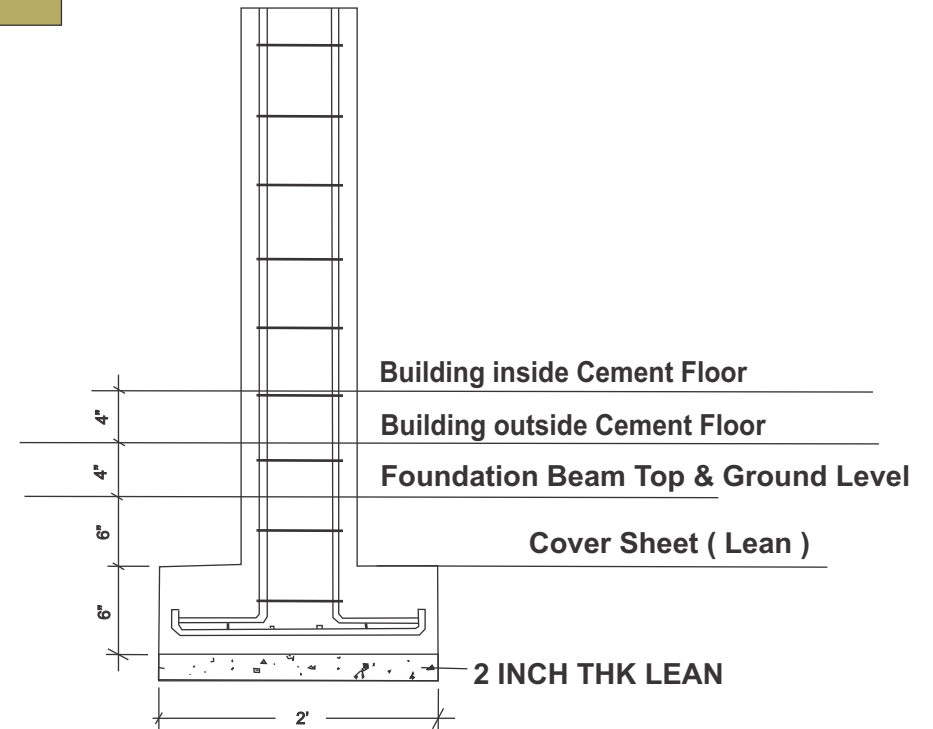

FRONT EVALUATION

BACK EVALUATION

SIDE EVALUATION

Foundation Details

BEAMS & COLUMNS

C1 , B1 & FB

F1

FRONT C1

Beam Details

Sheet Details

SHEET DETAILS

S1

S1

Aluminum Door & Windows

Clear Glass 6mm
Aluminum Frame

Note : Aluminum Color : White