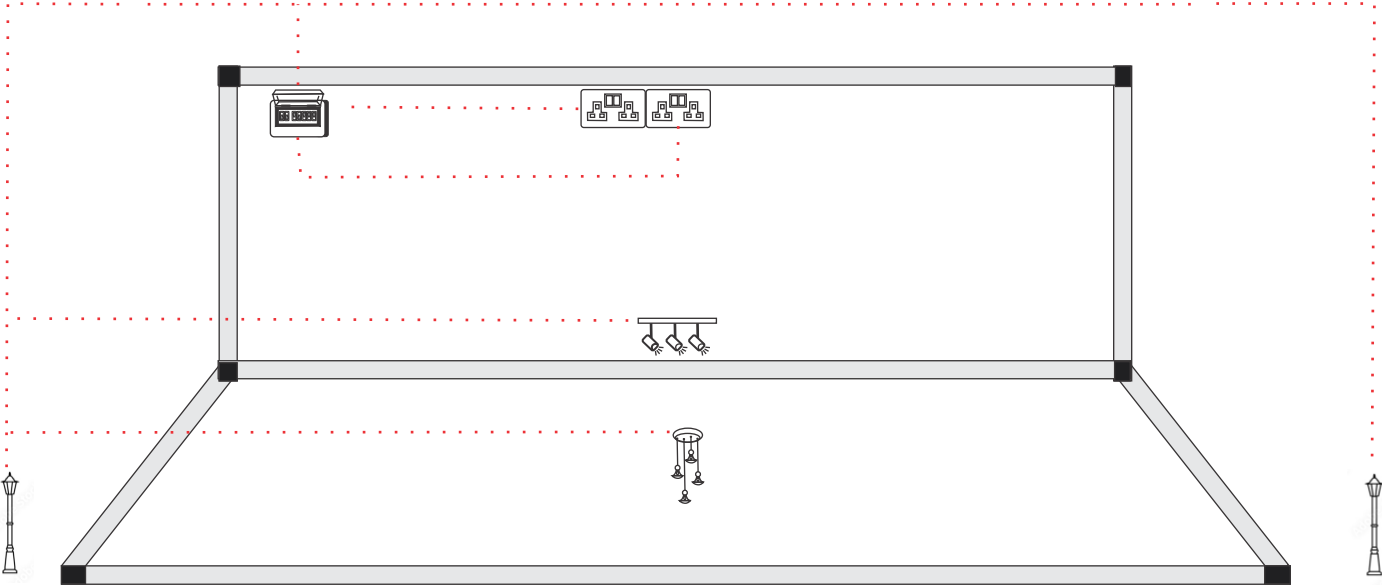

Beam Details

Sheet Details

SHEET DETAILS

S1

S1

Aluminum Door & Windows

Clear Glass 6mm
Aluminum Frame

Note : Aluminum Color : White

Fixed aluminum louver window

Aluminum louver Door

Fixed aluminum louver window

Colouring

Electric Wiring

 Double socket

 Waterproof Distribution Box

 Ceiling Mount Lamp Light (Vintage Led Light 9w) / (Warm color)