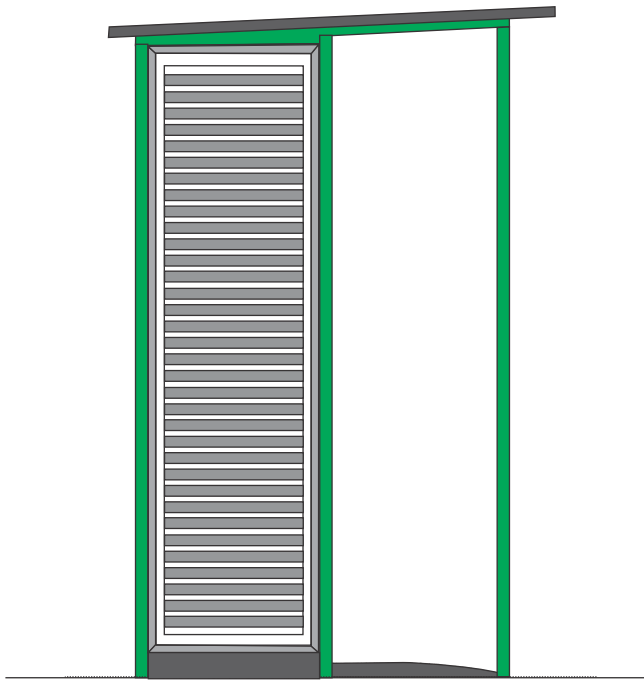

FRONT EVALUATION

BACK EVALUATION

SIDE EVALUATION

Foundation Details

BEAMS & COLUMNS

C1 , B1 & FB

F1

FRONT C1

Beam Details

Sheet Details

SHEET DETAILS

S1

S1

Aluminum Door & Windows

Clear Glass 6mm
Aluminum Frame

Note : Aluminum Color : White

Fixed aluminum louver window

Aluminum louver Door

Fixed aluminum louver window

Colouring

Electric Wiring

 Double socket

 Waterproof Distribution Box

 Ceiling Mount Lamp Light (Vintage Led Light 9w) / (Warm color)

 Circuit Braker Timer

 Street Lamp Light (Vintage Led Light 12w) / (Warm color)

 Ceiling Mount Lamp Light (Warm color)

 Wall Mount 18w Light (Water Proof)