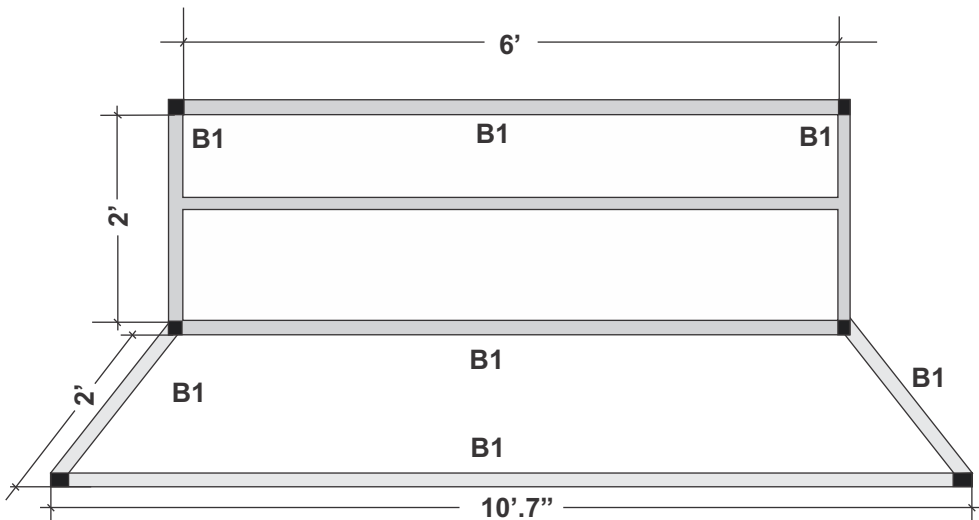

FRONT EVALUATION

BACK EVALUATION

SIDE EVALUATION

Foundation Details

BEAMS & COLUMNS

C1 , B1 & FB

F1

FRONT C1

Beam Details

Sheet Details

SHEET DETAILS

S1

S1

Aluminum Door & Windows

Clear Glass 6mm
Aluminum Frame

Note : Aluminum Color : White