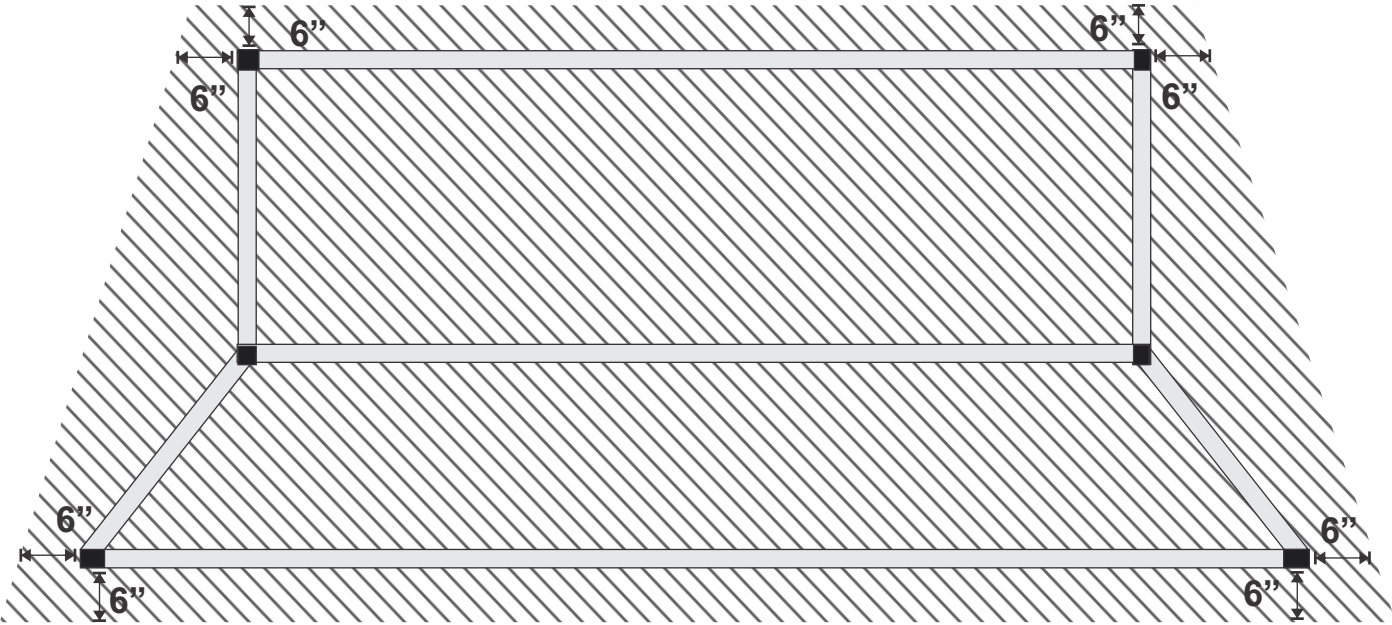

FRONT EVALUATION

BACK EVALUATION

SIDE EVALUATION

Foundation Details

BEAMS & COLUMNS

C1 , B1 & FB

F1

FRONT C1

Beam Details

Sheet Details

SHEET DETAILS

S1

S1

Aluminum Door & Windows

Clear Glass 6mm
Aluminum Frame

Note : Aluminum Color : White