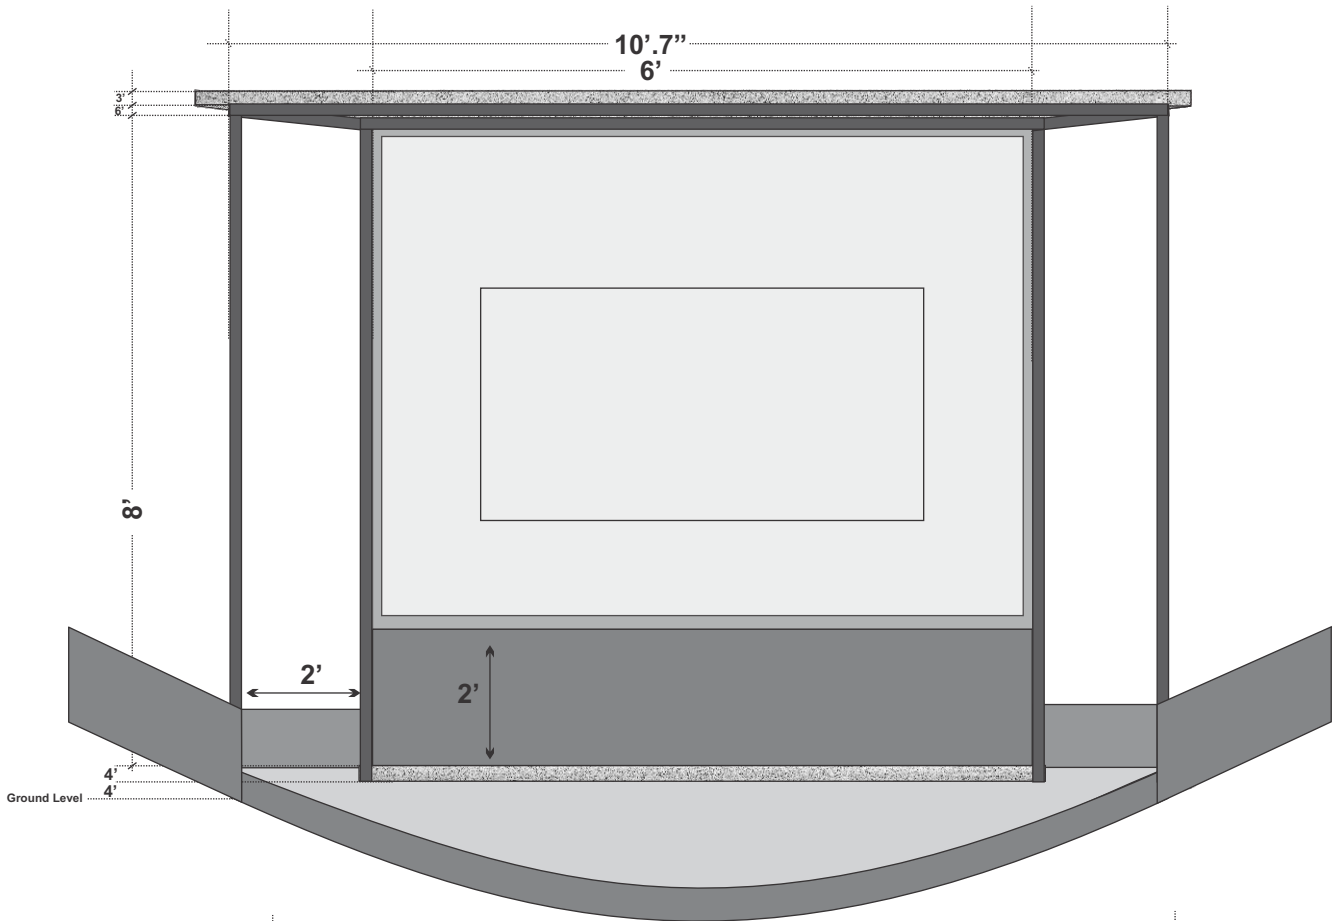

FRONT EVALUATION

BACK EVALUATION

SIDE EVALUATION

Foundation Details

BEAMS & COLUMNS

C1 , B1 & FB

F1

FRONT C1

Beam Details

Sheet Details

SHEET DETAILS

S1

S1

Aluminum Door & Windows

Clear Glass 6mm
Aluminum Frame

Note : Aluminum Color : White

Fixed aluminum louver window

Aluminum louver Door

Fixed aluminum louver window

Colouring

Electric Wiring

 Double socket

 Waterproof Distribution Box

 Ceiling Mount Lamp Light (Vintage Led Light 9w) / (Warm color)