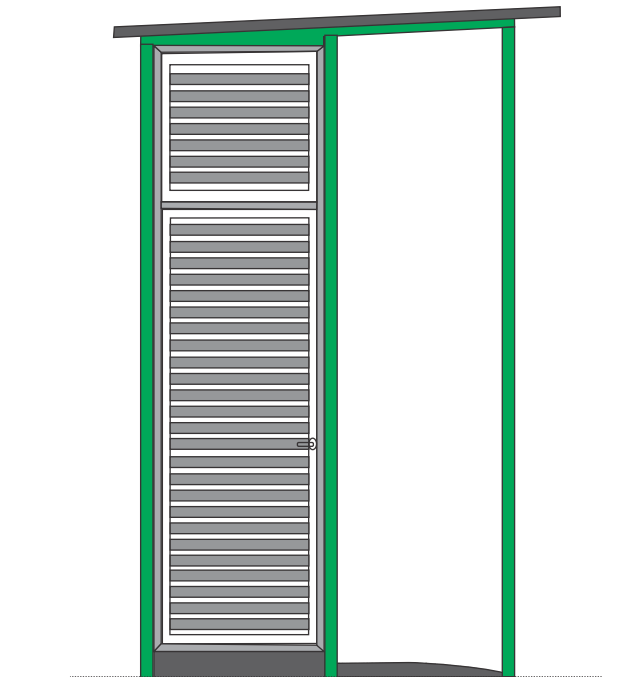

FRONT EVALUATION

BACK EVALUATION

SIDE EVALUATION

Foundation Details

BEAMS & COLUMNS

C1 , B1 & FB

F1

FRONT C1

Beam Details

Sheet Details

SHEET DETAILS

S1

S1

Aluminum Door & Windows

Clear Glass 6mm
Aluminum Frame

Note : Aluminum Color : White

Fixed aluminum louver window

Aluminum louver Door

Fixed aluminum louver window

Colouring

Electric Wiring

 Double socket

 Waterproof Distribution Box

 Ceiling Mount Lamp Light (Vintage Led Light 9w) / (Warm color)

 Circuit Braker Timer

 Street Lamp Light (Vintage Led Light 12w) / (Warm color)

 Ceiling Mount Lamp Light (Warm color)

 Wall Mount 18w Light (Water Proof)