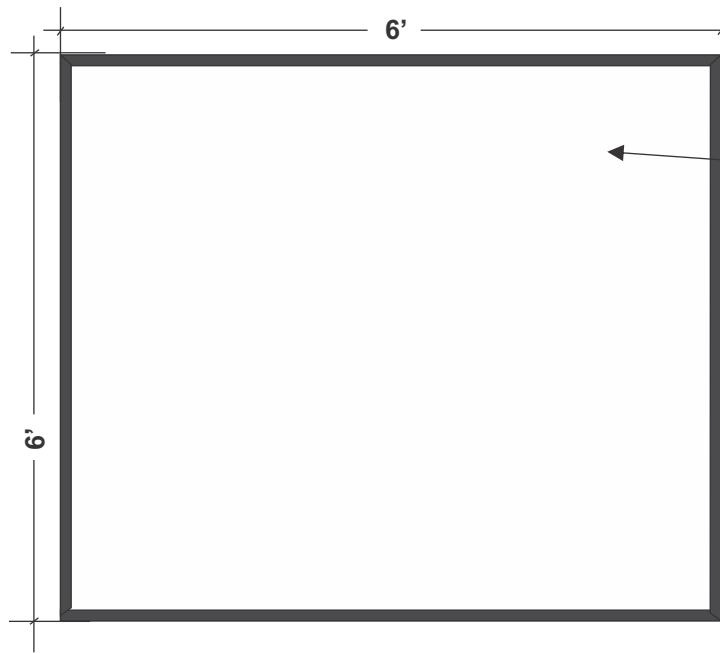

Beam Details

Sheet Details

SHEET DETAILS

S1

S1

Aluminum Door & Windows

Clear Glass 6mm
Aluminum Frame

Note : Aluminum Color : White