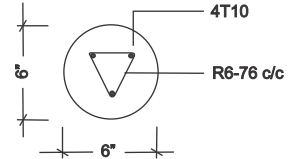

FRONT EVALUATION

BACK EVALUATION

SIDE EVALUATION

Foundation Details

BEAMS & COLUMNS

C1 , B1 & FB

F1

FRONT C1

Beam Details

Sheet Details

SHEET DETAILS

S1

S1

Aluminum Door & Windows

Clear Glass 6mm
Aluminum Frame

Note : Aluminum Color : White