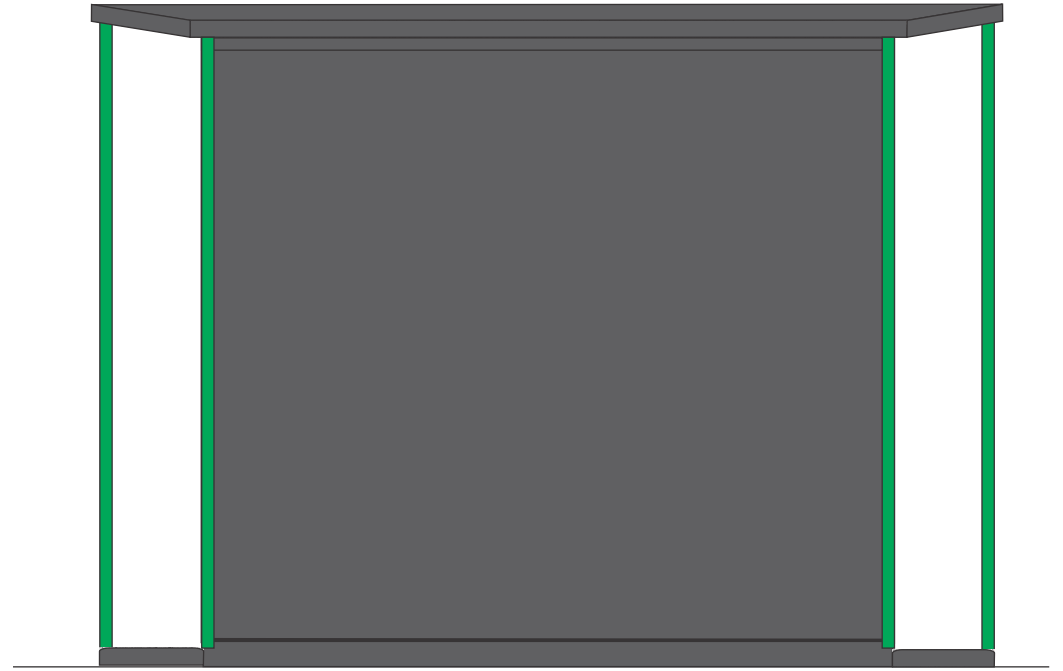

Beam Details

Sheet Details

SHEET DETAILS

S1

S1

Aluminum Door & Windows

Clear Glass 6mm
Aluminum Frame

Note : Aluminum Color : White

Fixed aluminum louver window

Aluminum louver Door

Fixed aluminum louver window

Colouring

Electric Wiring

 Double socket

 Waterproof Distribution Box

 Ceiling Mount Lamp Light (Vintage Led Light 9w) / (Warm color)