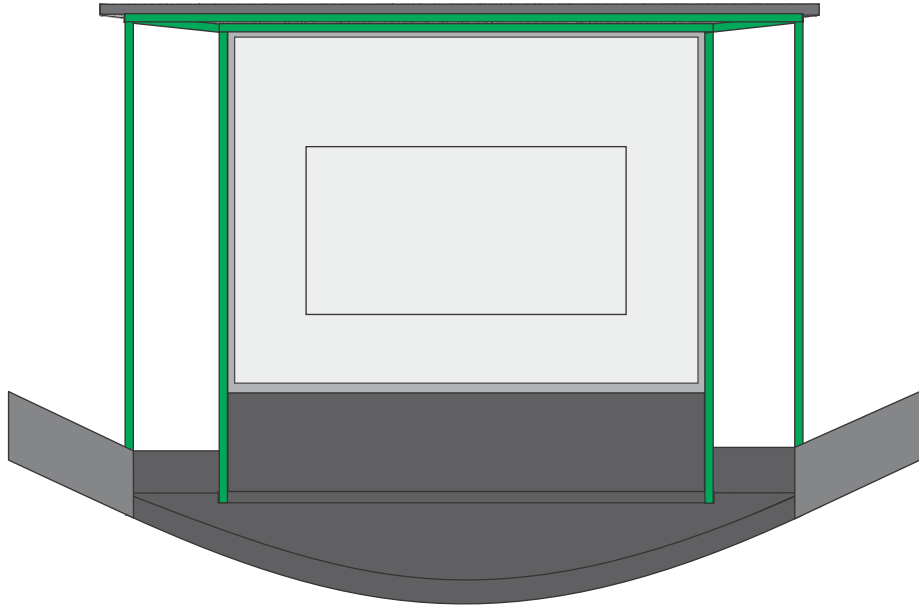

Beam Details

Sheet Details

SHEET DETAILS

S1

S1

Aluminum Door & Windows

Clear Glass 6mm
Aluminum Frame

Note : Aluminum Color : White

Fixed aluminum louver window

Aluminum louver Door

Fixed aluminum louver window

Colouring

Electric Wiring

 Double socket

 Waterproof Distribution Box

 Ceiling Mount Lamp Light (Vintage Led Light 9w) / (Warm color)