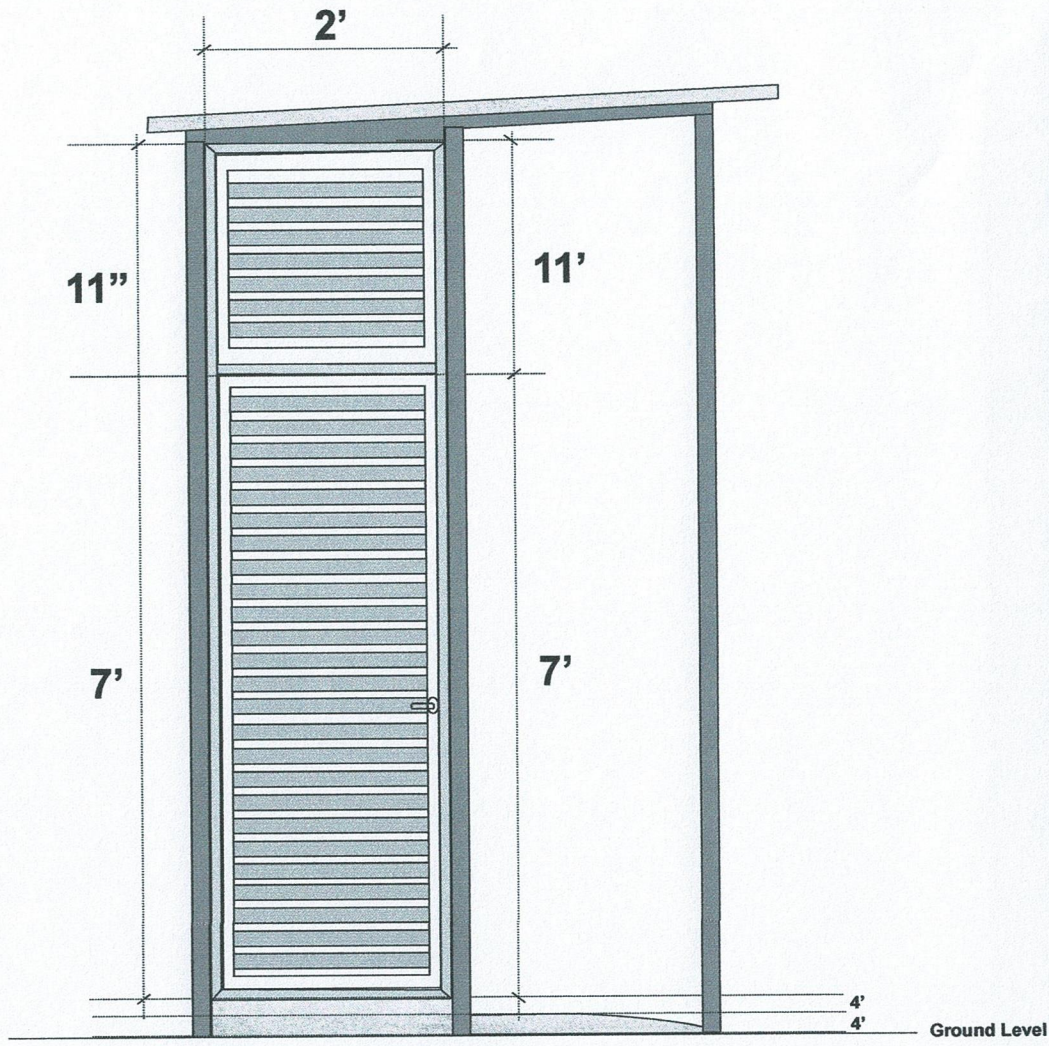

FRONT EVALUATION

6'

7'11"

BACK EVALUATION

SIDE EVALUATION

Handwritten notes and signatures in the top left corner.

Foundation Details

BEAMS & COLUMNS

C1, B1 & FB

F1

FRONT C1

Beam Details

[Handwritten signatures and initials]

Sheet Details

SHEET DETAILS

S1

Handwritten signature and initials in blue ink, located in the bottom right corner of the page.

Aluminum Door & Windows

Clear Glass 6mm
Aluminum Frame

Note : Aluminum Color : White

Fixed aluminum louver window

Aluminum louver Door

Fixed aluminum louver window

Colouring

Handwritten notes and signatures in blue ink, including the name 'S. S. S.' and other illegible scribbles.

Electric Wiring

 Double socket

 Waterproof Distribution Box