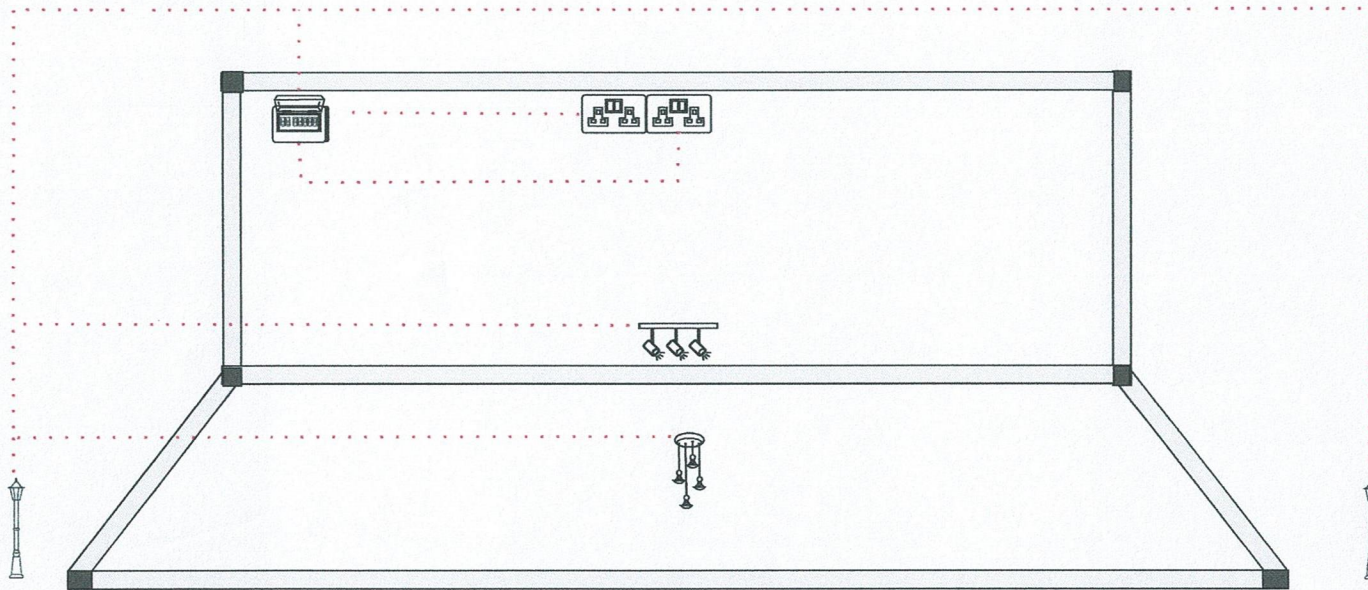

Aluminum louver Door

Fixed aluminum louver window

Colouring

Handwritten notes and signatures in blue ink, including the name 'S. S. S.' and other illegible scribbles.

Electric Wiring

 Double socket

 Waterproof Distribution Box