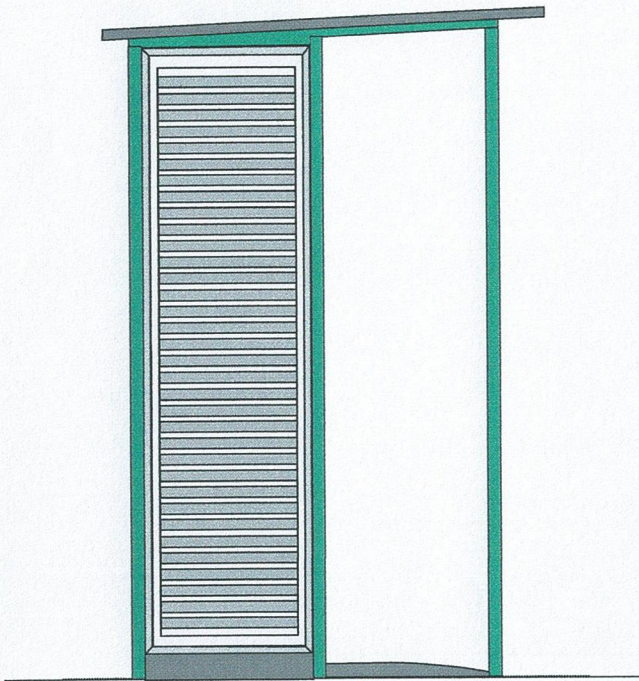

FRONT EVALUATION

6'

7'11"

BACK EVALUATION

SIDE EVALUATION

Handwritten notes and signatures in the top left corner.

Foundation Details

BEAMS & COLUMNS

C1, B1 & FB

F1

FRONT C1

Beam Details

[Handwritten signatures and initials]

Sheet Details

SHEET DETAILS

S1

Handwritten signature and initials in blue ink, located in the bottom right corner of the page.

Aluminum Door & Windows

Clear Glass 6mm
Aluminum Frame

Note : Aluminum Color : White

Fixed aluminum louver window

Aluminum louver Door

Fixed aluminum louver window

Colouring

Handwritten notes and signatures in blue ink, including the name 'S. S. S.' and other illegible scribbles.

Electric Wiring

 Double socket

 Waterproof Distribution Box