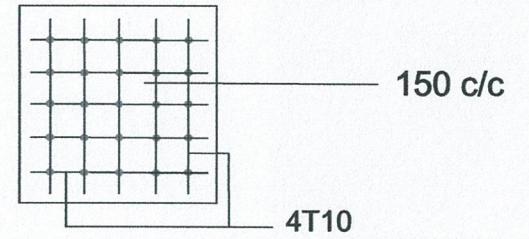

C1, B1 & FB

F1

FRONT C1

Beam Details

[Handwritten signatures and initials]

Sheet Details

SHEET DETAILS

S1

Handwritten signature and initials in blue ink, located in the bottom right corner of the page.

Aluminum Door & Windows

Clear Glass 6mm
Aluminum Frame

Note : Aluminum Color : White

Fixed aluminum louver window