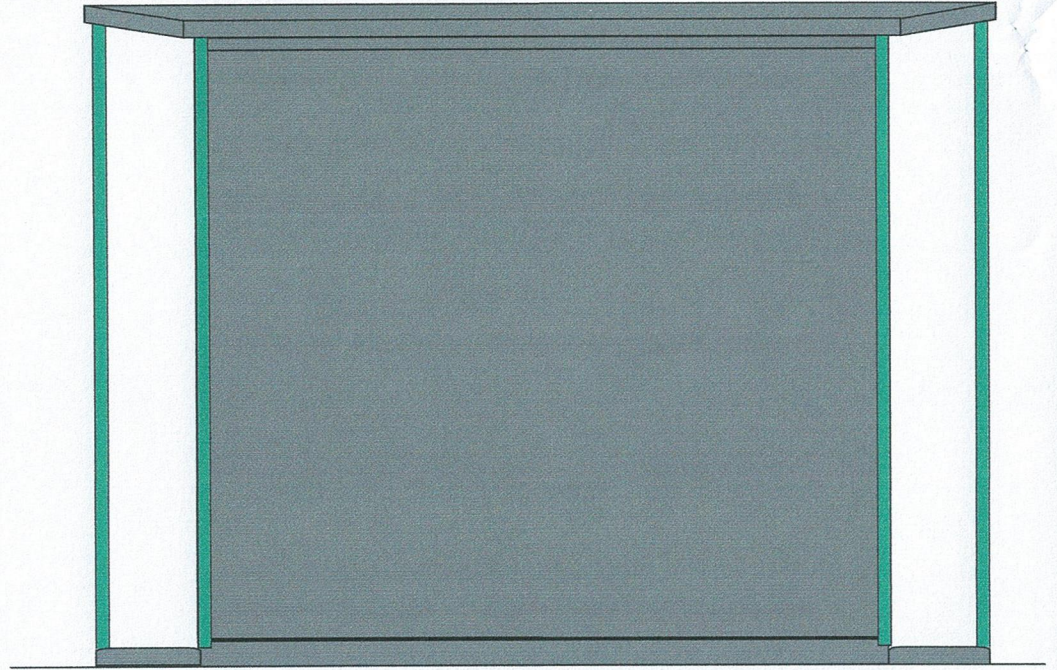

Handwritten signature and initials in blue ink, located in the bottom right corner of the page.

Aluminum Door & Windows

Clear Glass 6mm
Aluminum Frame

Note : Aluminum Color : White

Fixed aluminum louver window

Aluminum louver Door

Fixed aluminum louver window

Colouring

Handwritten notes and signatures in blue ink, including the name 'S. S. S.' and other illegible scribbles.

Electric Wiring

 Double socket

 Waterproof Distribution Box