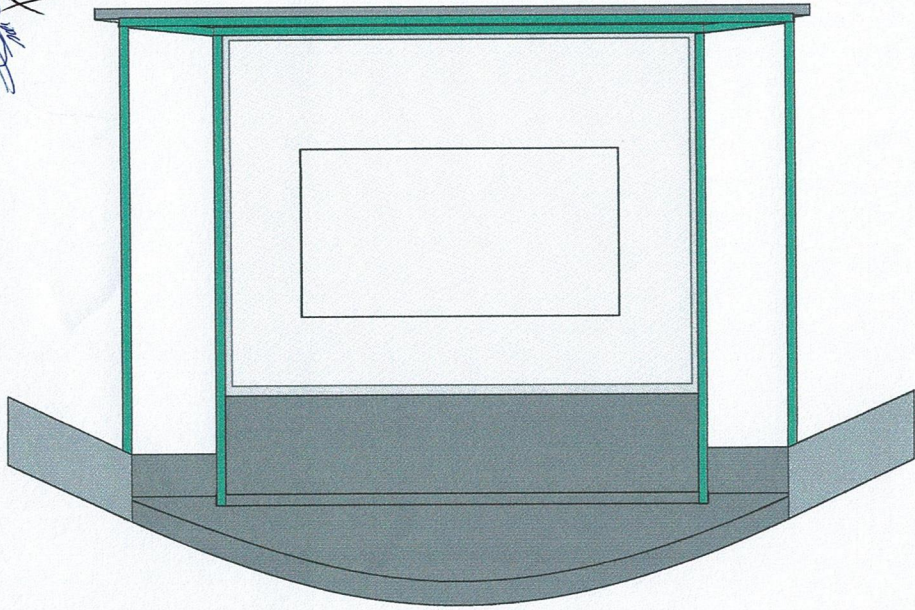

FRONT EVALUATION

6'

7'11"

BACK EVALUATION

SIDE EVALUATION

Handwritten notes and signatures in the top left corner.

Foundation Details

BEAMS & COLUMNS

Handwritten signature and initials in blue ink, located in the bottom right corner of the page.

Aluminum Door & Windows

Clear Glass 6mm
Aluminum Frame

Note : Aluminum Color : White

Fixed aluminum louver window

Aluminum louver Door

Fixed aluminum louver window

Colouring

Handwritten notes and signatures in blue ink, including the name 'S. S. S.' and other illegible scribbles.

Electric Wiring

 Double socket

 Waterproof Distribution Box