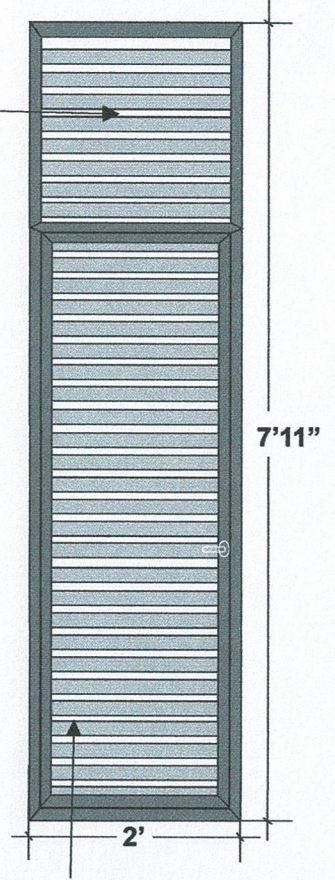

FRONT EVALUATION

6'

7'11"

BACK EVALUATION

SIDE EVALUATION

Handwritten notes and signatures in the top left corner.

Foundation Details

BEAMS & COLUMNS

C1, B1 & FB

F1

FRONT C1

Beam Details

[Handwritten signatures and initials]

Sheet Details

SHEET DETAILS

S1

Handwritten signature and initials in blue ink, located in the bottom right corner of the page.

Aluminum Door & Windows

Clear Glass 6mm
Aluminum Frame

Note : Aluminum Color : White

Fixed aluminum louver window

Aluminum louver Door

Fixed aluminum louver window

Colouring

Handwritten notes and signatures in blue ink, including the name 'S. S. S.' and other illegible scribbles.

Electric Wiring

 Double socket

 Waterproof Distribution Box