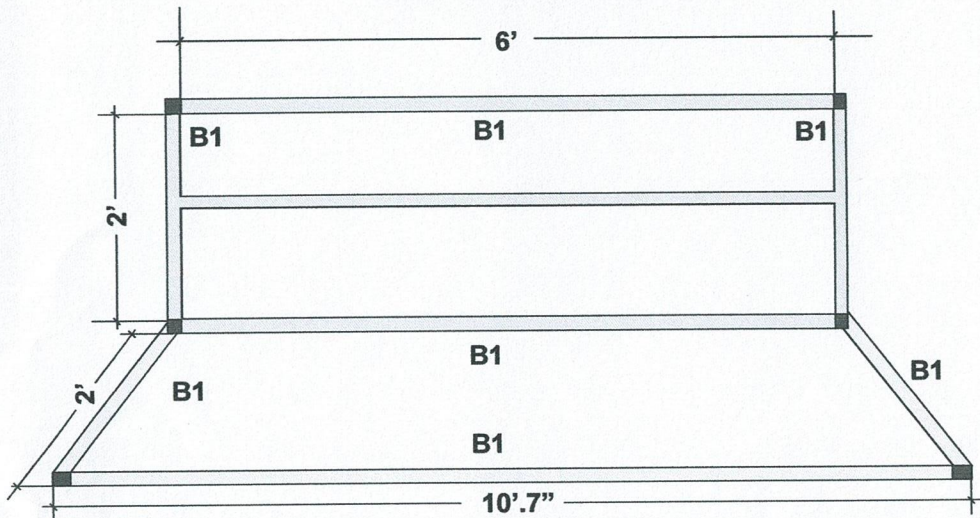

FRONT EVALUATION

6'

7'11"

BACK EVALUATION

SIDE EVALUATION

Handwritten notes and signatures in the top left corner.

Foundation Details

BEAMS & COLUMNS

C1, B1 & FB

F1

FRONT C1

Beam Details

[Handwritten signatures and initials]

Sheet Details

SHEET DETAILS

S1