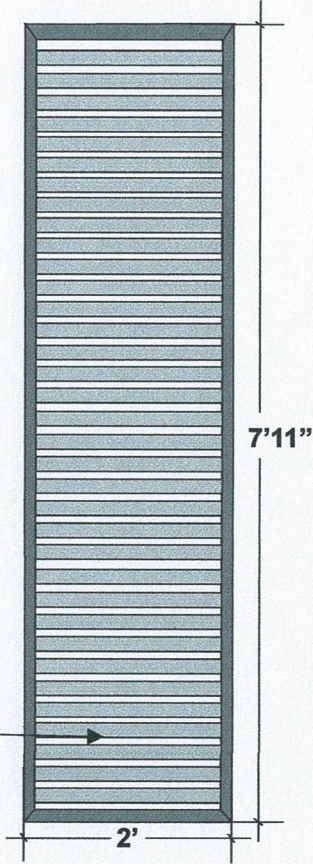

FRONT EVALUATION

6'

7'11"

BACK EVALUATION

SIDE EVALUATION

Handwritten notes and signatures in the top left corner.

Foundation Details

BEAMS & COLUMNS

C1, B1 & FB

F1

FRONT C1

Beam Details

[Handwritten signatures and initials]

Sheet Details

SHEET DETAILS

S1

Handwritten signature and initials in blue ink, located in the bottom right corner of the page.

Aluminum Door & Windows

Clear Glass 6mm
Aluminum Frame

Note : Aluminum Color : White

Fixed aluminum louver window

Aluminum louver Door

Fixed aluminum louver window

Colouring

Handwritten notes and signatures in blue ink, including the name 'S. S. S.' and other illegible scribbles.

Electric Wiring

 Double socket

 Waterproof Distribution Box