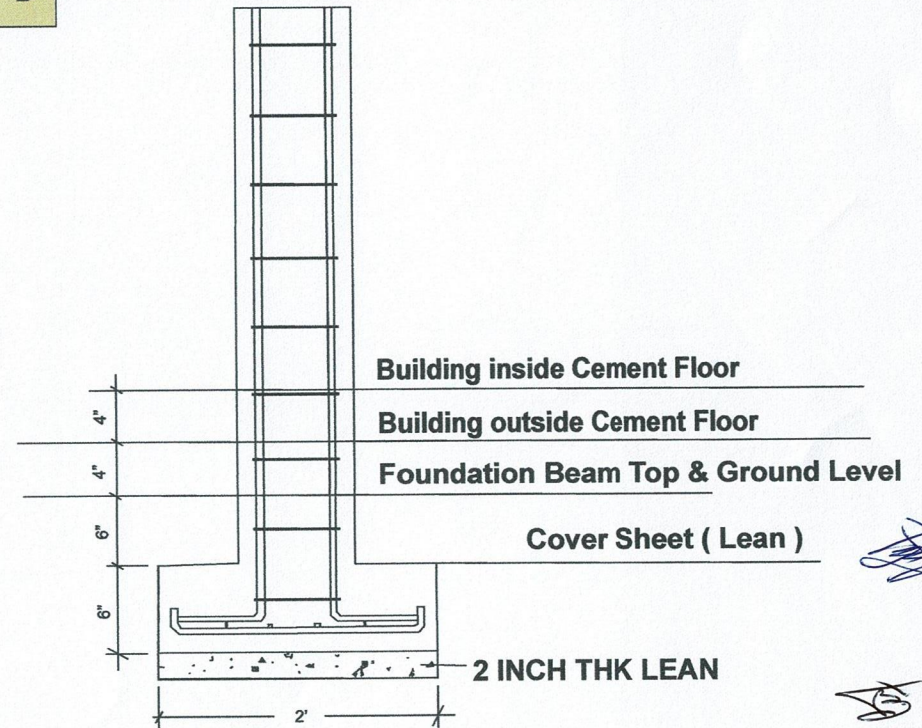

FRONT EVALUATION

6'

7'11"

BACK EVALUATION

SIDE EVALUATION

Handwritten notes and signatures in the top left corner.

Foundation Details

BEAMS & COLUMNS

C1, B1 & FB

F1

FRONT C1

Beam Details

[Handwritten signatures and initials]

Sheet Details

SHEET DETAILS

S1

Handwritten signature and initials in blue ink, located in the bottom right corner of the page.

Aluminum Door & Windows

Clear Glass 6mm
Aluminum Frame

Note : Aluminum Color : White

Fixed aluminum louver window