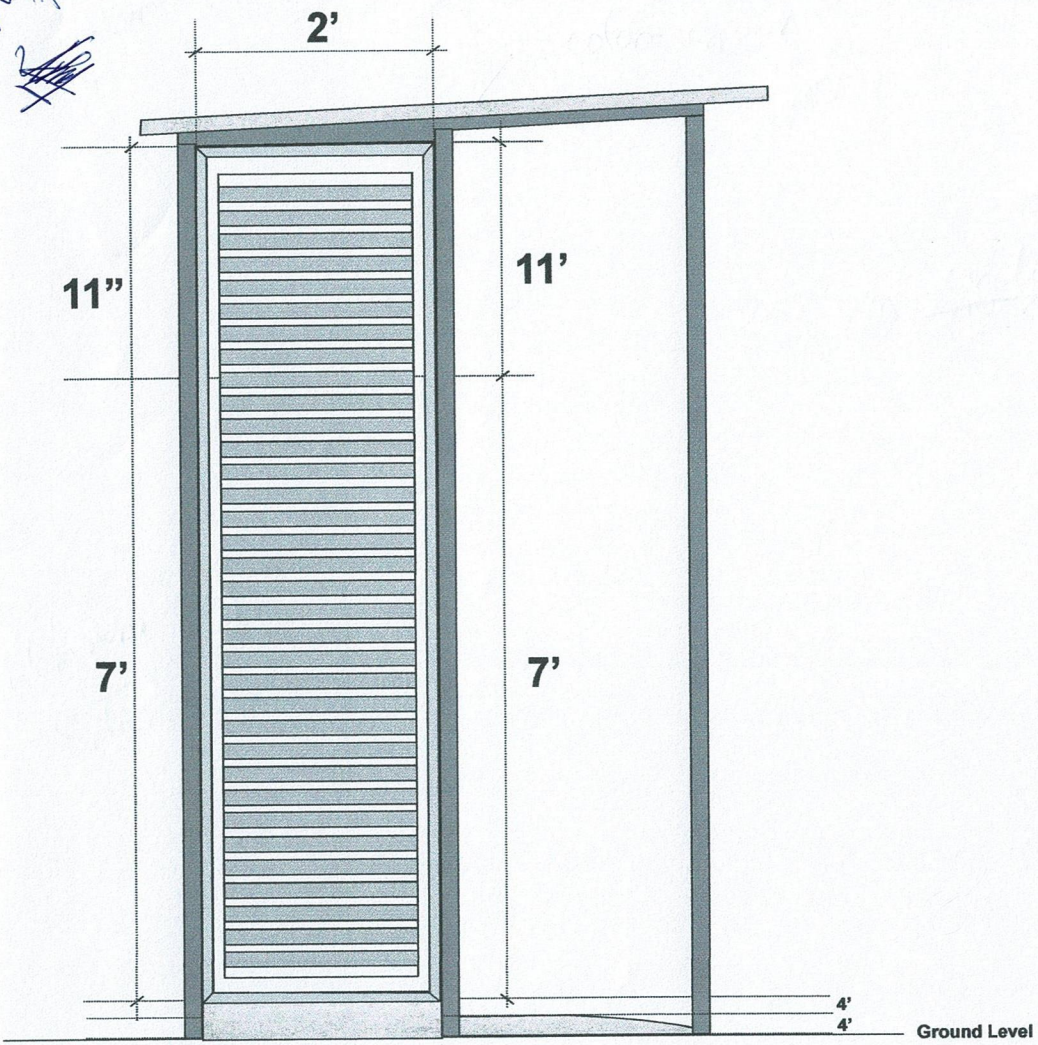

FRONT EVALUATION

6'

7'11"

BACK EVALUATION

SIDE EVALUATION

Handwritten notes and signatures in the top left corner.

Foundation Details

BEAMS & COLUMNS

C1, B1 & FB

F1

FRONT C1

Beam Details

[Handwritten signatures and initials]

Sheet Details

SHEET DETAILS

S1

Handwritten signature and initials in blue ink, located in the bottom right corner of the page.

Aluminum Door & Windows

Clear Glass 6mm
Aluminum Frame

Note : Aluminum Color : White

Fixed aluminum louver window

Aluminum louver Door

Fixed aluminum louver window

Colouring

Handwritten notes and signatures in blue ink, including the name 'S. S. S.' and other illegible scribbles.

Electric Wiring

 Double socket

 Waterproof Distribution Box