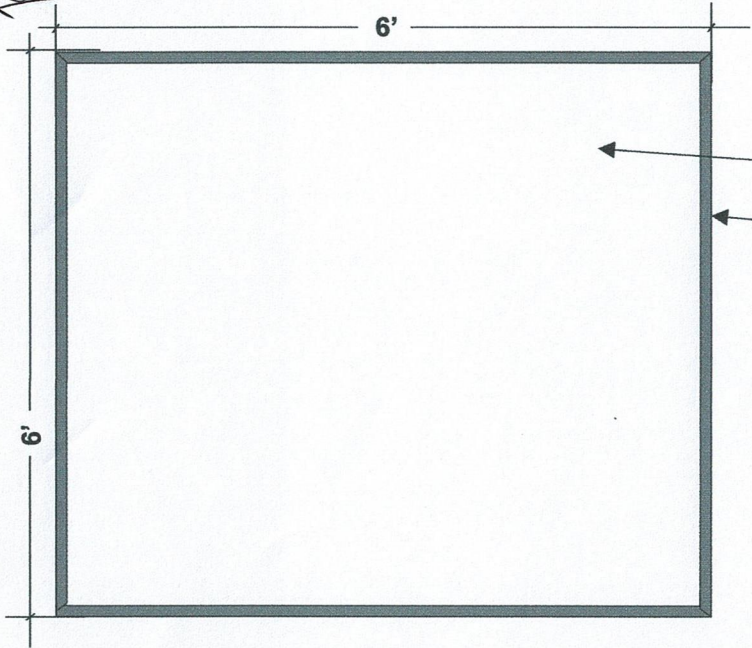

FRONT EVALUATION

6'

7'11"

BACK EVALUATION

SIDE EVALUATION

Handwritten notes and signatures in the top left corner.

Foundation Details

BEAMS & COLUMNS

C1, B1 & FB

F1

FRONT C1

Beam Details

[Handwritten signatures and initials]

Sheet Details

SHEET DETAILS

S1

Handwritten signature and initials in blue ink, located in the bottom right corner of the page.

Aluminum Door & Windows

Clear Glass 6mm
Aluminum Frame

Note : Aluminum Color : White

Fixed aluminum louver window