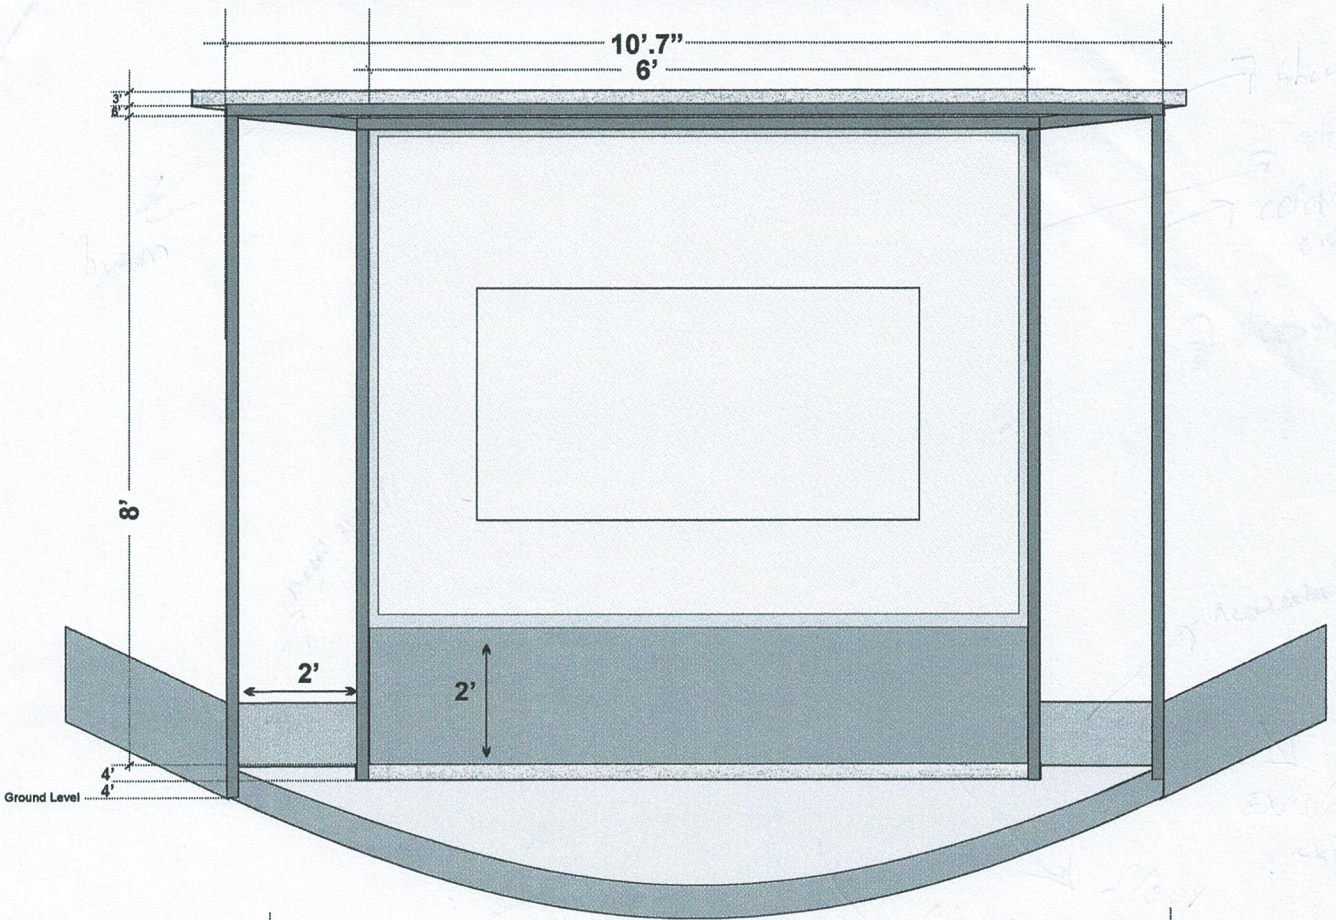

FRONT EVALUATION

6'

7'11"

BACK EVALUATION

SIDE EVALUATION

Handwritten notes and signatures in the top left corner.

Foundation Details

BEAMS & COLUMNS

C1, B1 & FB

F1

FRONT C1

Beam Details

[Handwritten signatures and initials]

Sheet Details

SHEET DETAILS

S1

Handwritten signature and initials in blue ink, located in the bottom right corner of the page.

Aluminum Door & Windows

Clear Glass 6mm
Aluminum Frame

Note : Aluminum Color : White

Fixed aluminum louver window

Aluminum louver Door

Fixed aluminum louver window

Colouring

Handwritten notes and signatures in blue ink, including the name 'S. S. S.' and other illegible scribbles.

Electric Wiring

 Double socket

 Waterproof Distribution Box