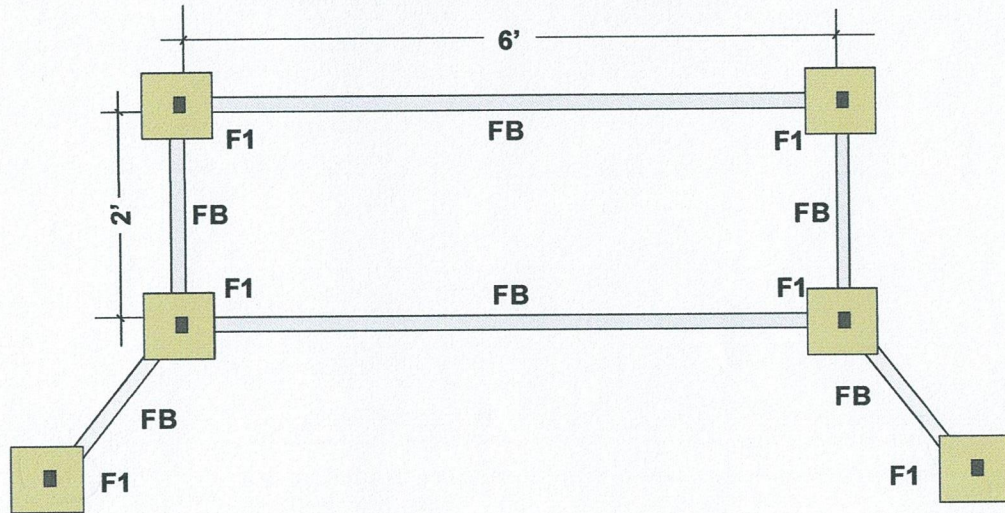

FRONT EVALUATION

6'

7'11"

BACK EVALUATION

SIDE EVALUATION

Handwritten notes and signatures in the top left corner.

Foundation Details

BEAMS & COLUMNS

C1, B1 & FB

F1

FRONT C1

Beam Details

[Handwritten signatures and initials]

Sheet Details

SHEET DETAILS

S1

Handwritten signature and initials in blue ink, located in the bottom right corner of the page.

Aluminum Door & Windows

Clear Glass 6mm
Aluminum Frame

Note : Aluminum Color : White

Fixed aluminum louver window

Aluminum louver Door

Fixed aluminum louver window

Colouring

Handwritten notes and signatures in blue ink, including the name 'S. S. S.' and other illegible scribbles.

Electric Wiring

 Double socket

 Waterproof Distribution Box