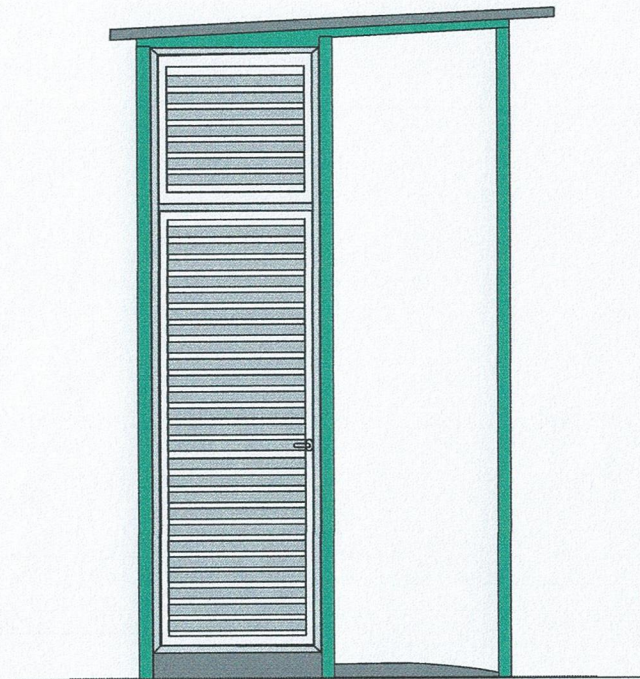

FRONT EVALUATION

6'

7'11"

BACK EVALUATION

SIDE EVALUATION

Handwritten notes and signatures in the top left corner.

Foundation Details

BEAMS & COLUMNS

C1, B1 & FB

F1

FRONT C1

Beam Details

[Handwritten signatures and initials]

Sheet Details

SHEET DETAILS

S1

Handwritten signature and initials in blue ink, located in the bottom right corner of the page.

Aluminum Door & Windows

Clear Glass 6mm
Aluminum Frame

Note : Aluminum Color : White

Fixed aluminum louver window

Aluminum louver Door

Fixed aluminum louver window

Colouring

Handwritten notes and signatures in blue ink, including the name 'S. S. S.' and other illegible scribbles.

Electric Wiring

 Double socket

 Waterproof Distribution Box