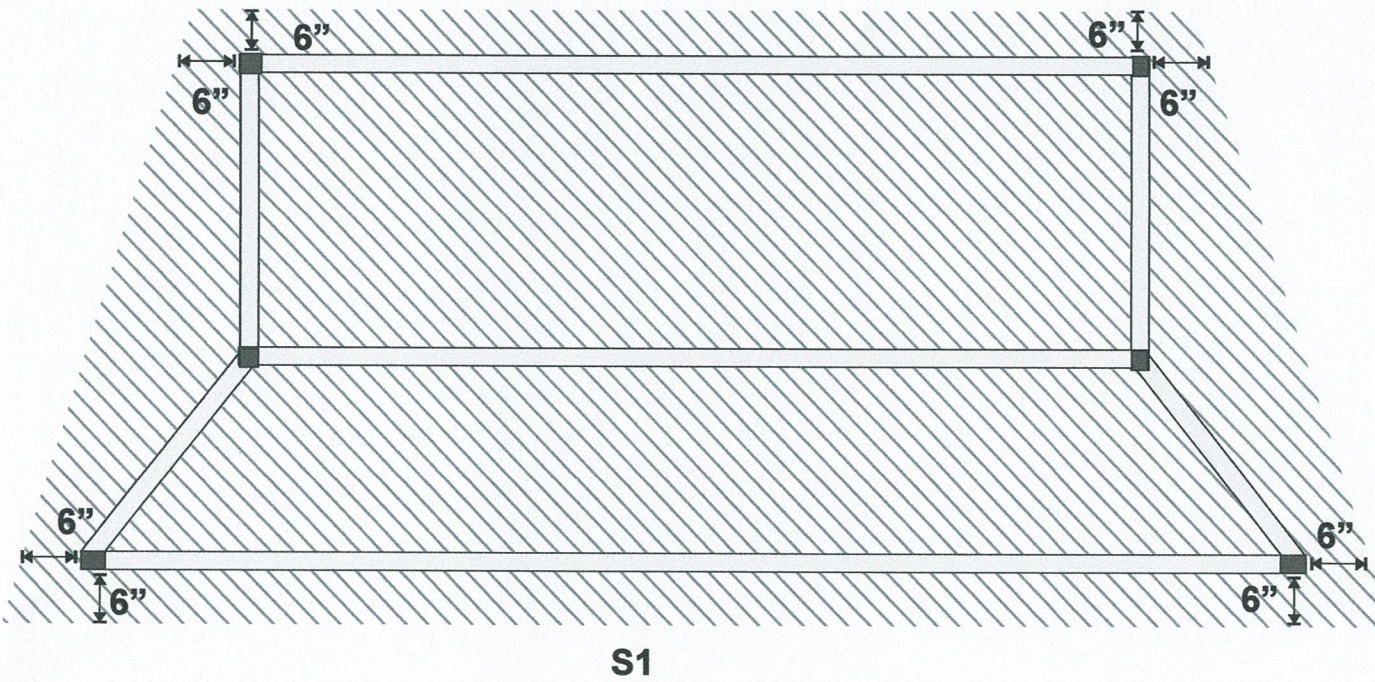

FRONT EVALUATION

6'

7'11"

BACK EVALUATION

SIDE EVALUATION

Handwritten notes and signatures in the top left corner.

Foundation Details

BEAMS & COLUMNS

C1, B1 & FB

F1

FRONT C1

Beam Details

[Handwritten signatures and initials]

Sheet Details

SHEET DETAILS

S1