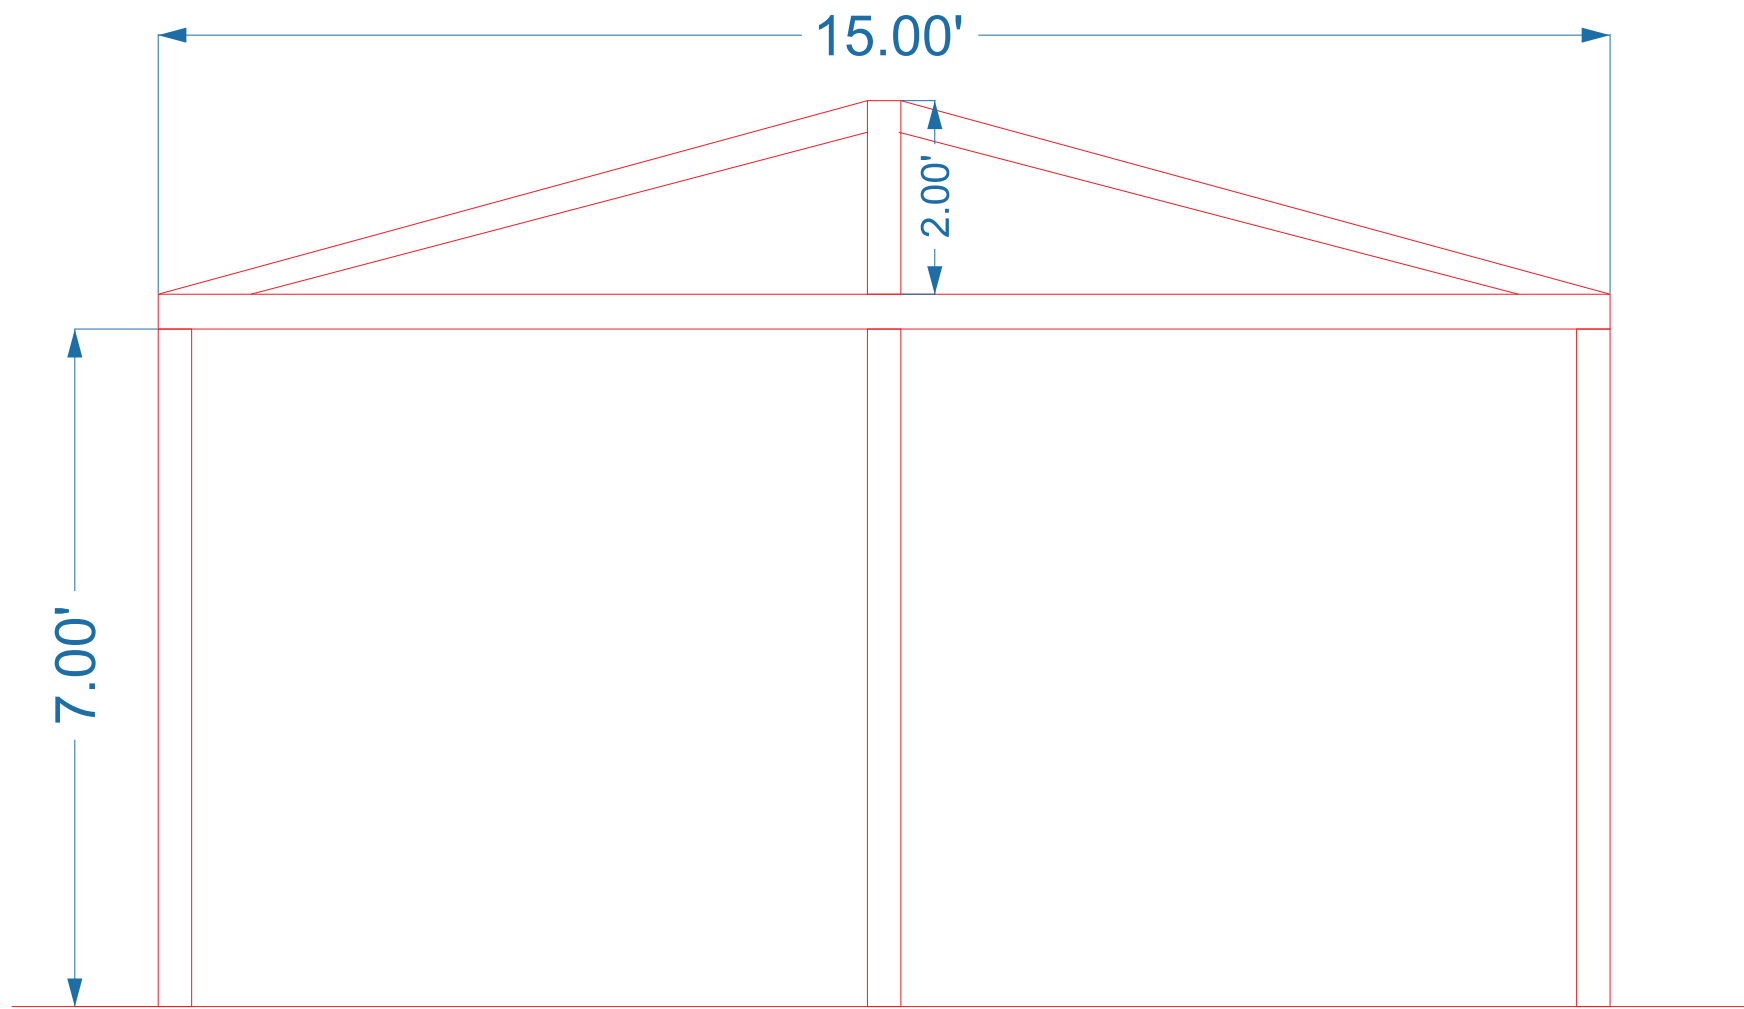

-  Fence
-  Trees/grass
-  Hut/Storage
-  Umbrella

75'

8.3'

8 in

18 in

36 in

8 in

GROUND LEVEL