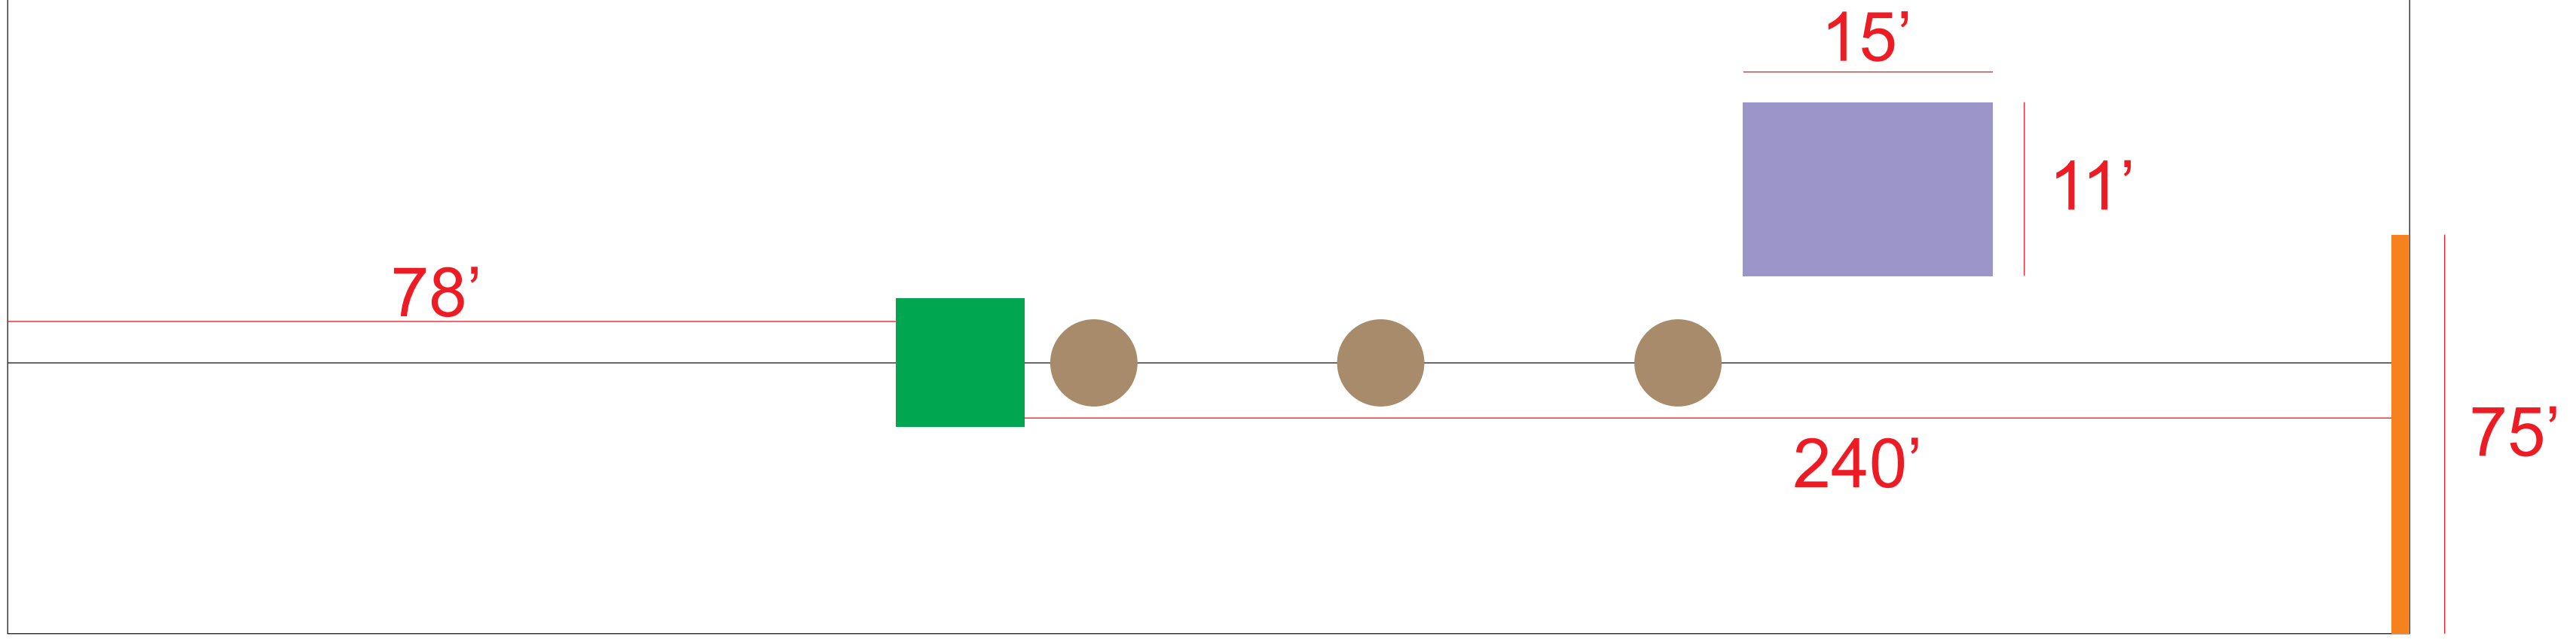

-  Fence
-  Trees/grass
-  Hut/Storage
-  Umbrella

75'

8.3'

8 in

18 in

36 in

8 in

GROUND LEVEL