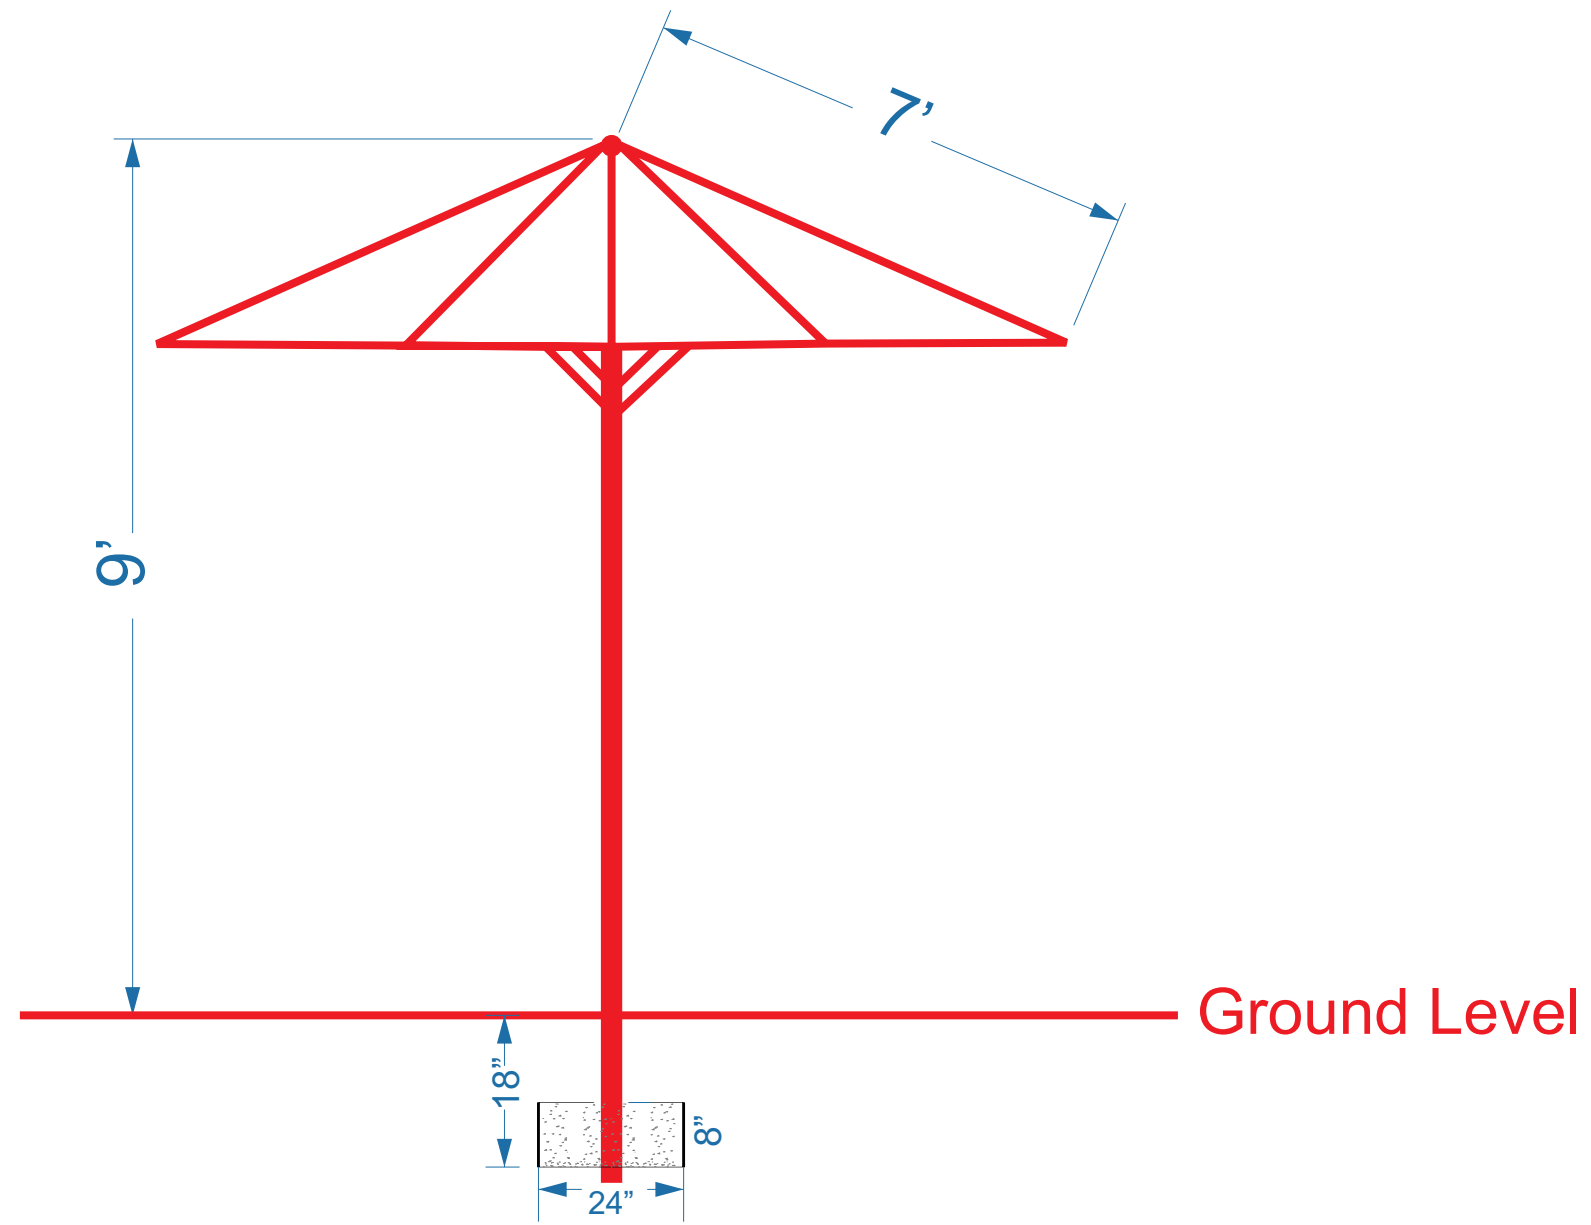

-  Fence
-  Trees/grass
-  Hut/Storage
-  Umbrella

75'

8.3'

8 in

18 in

36 in

8 in

GROUND LEVEL