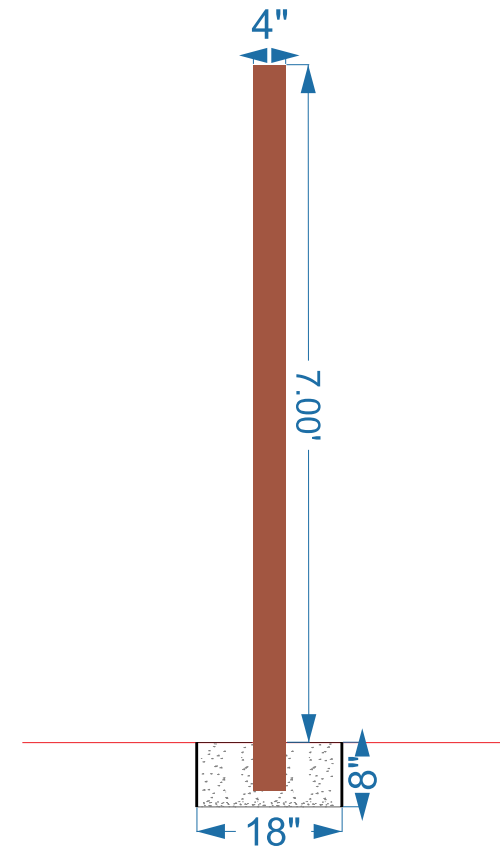

-  Fence
-  Trees/grass
-  Hut/Storage
-  Umbrella

75'

8.3'

8 in

18 in

36 in

8 in

GROUND LEVEL