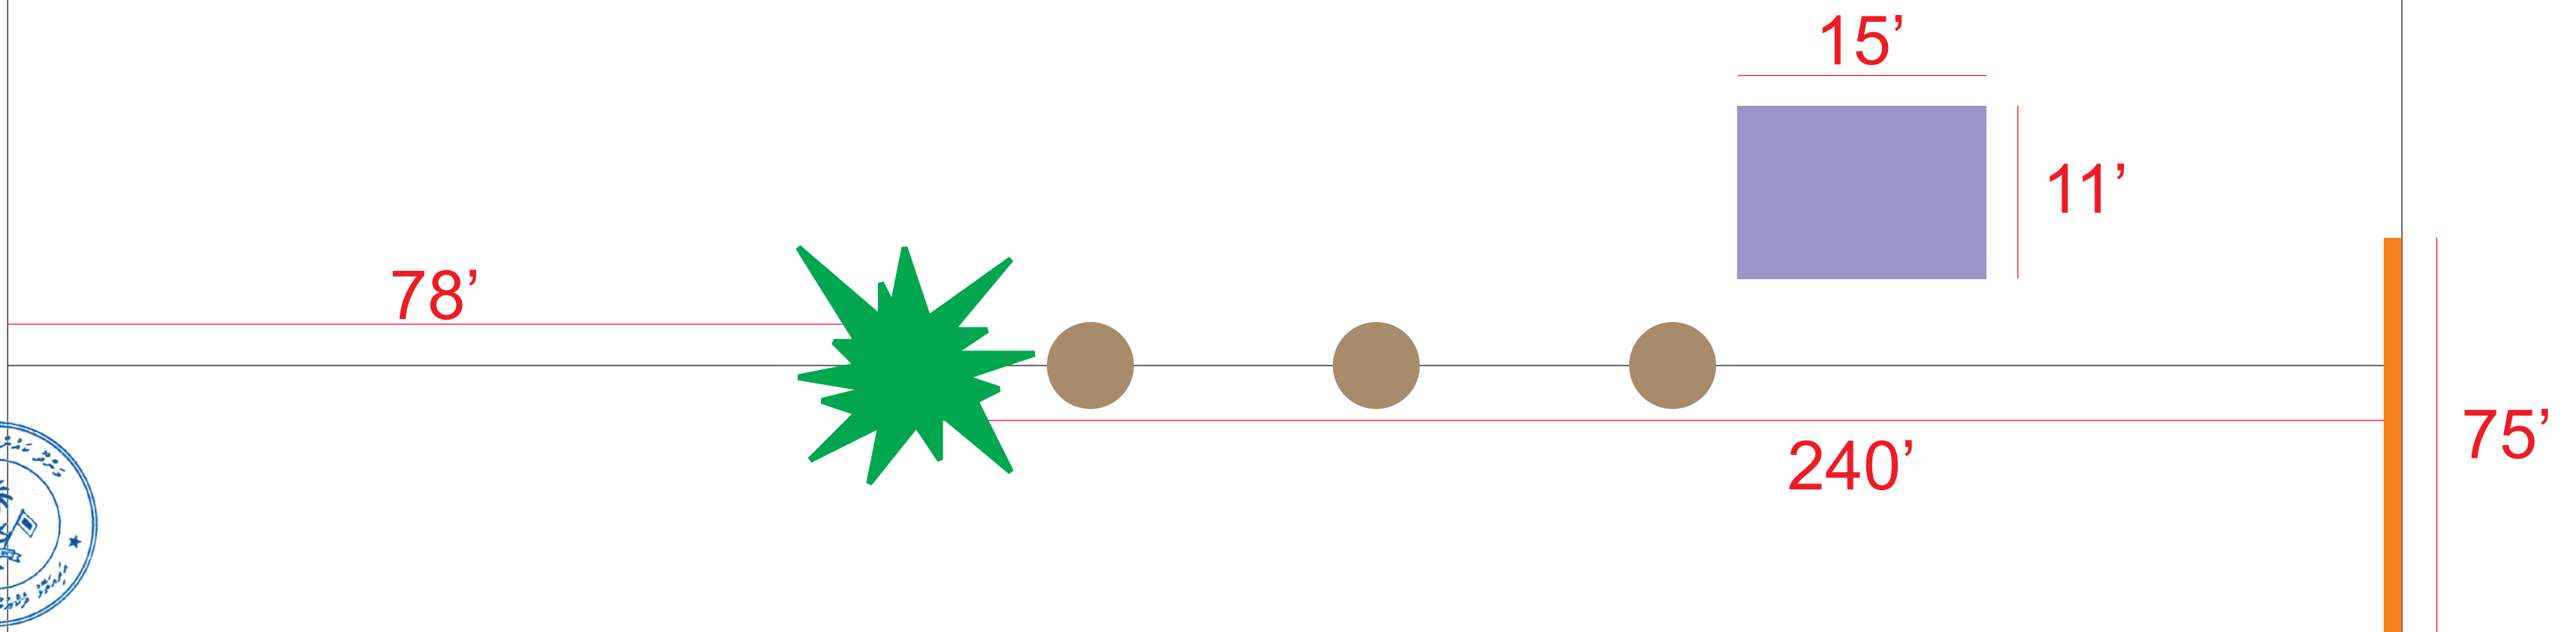

-  Fence
-  Trees/grass
-  Hut/Storage
-  Umbrella

۶ ستر ۳

75'

GROUND LEVEL