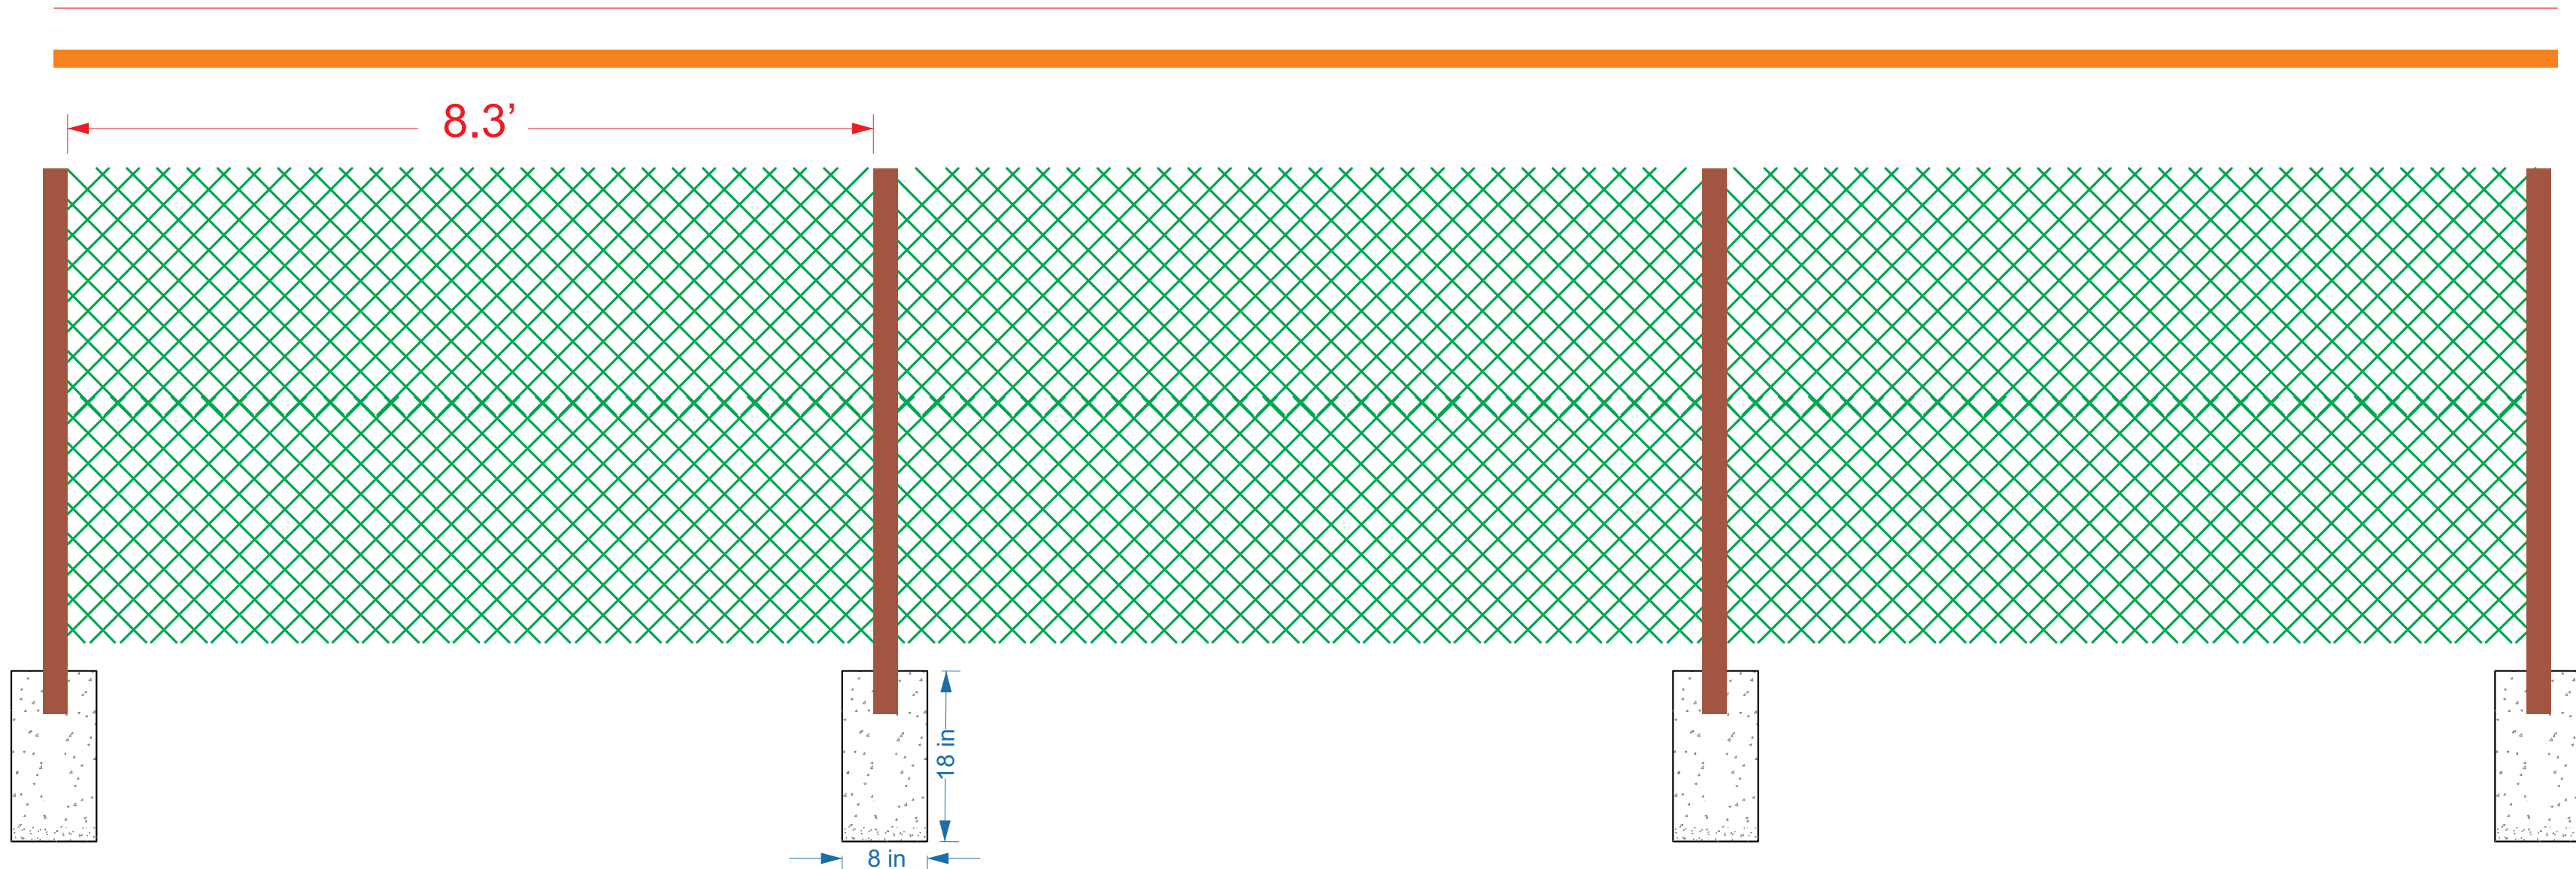

-  Fence
-  Trees/grass
-  Hut/Storage
-  Umbrella

۶ ستر ۳

75'

GROUND LEVEL