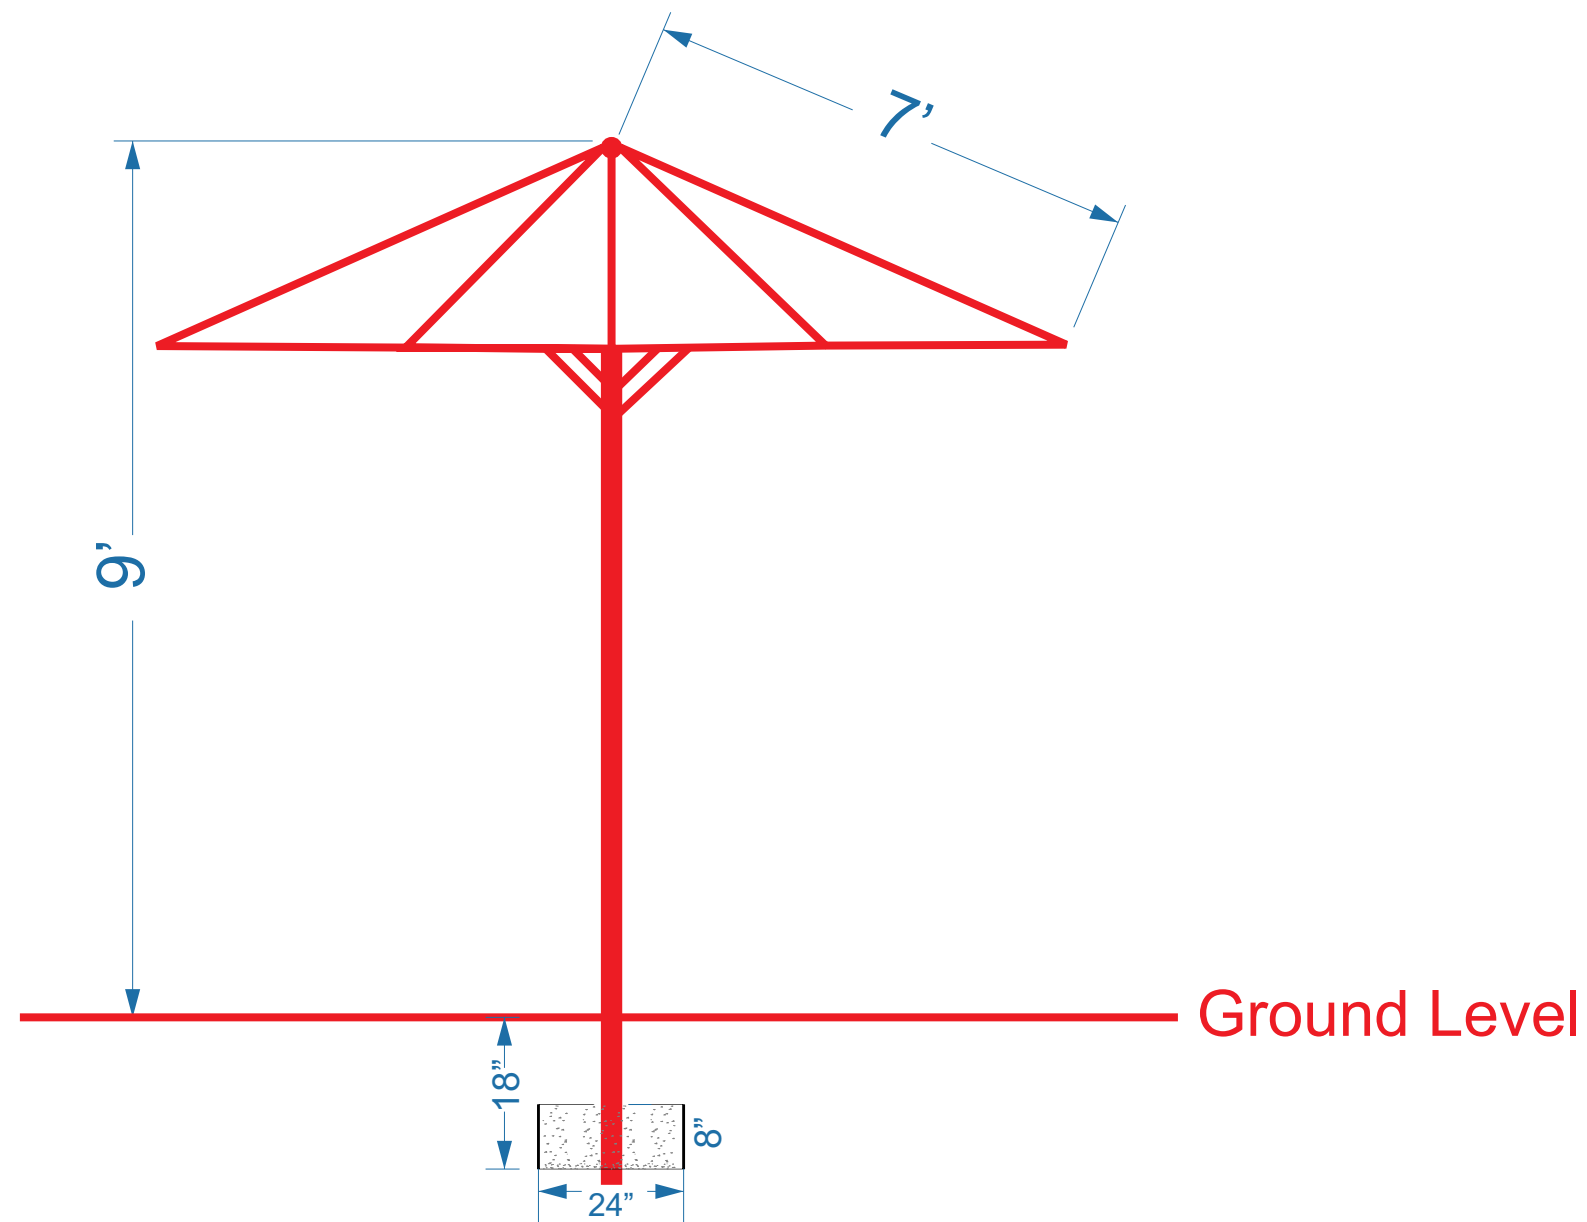

-  Fence
-  Trees/grass
-  Hut/Storage
-  Umbrella

۶ ستر ۳

75'

GROUND LEVEL