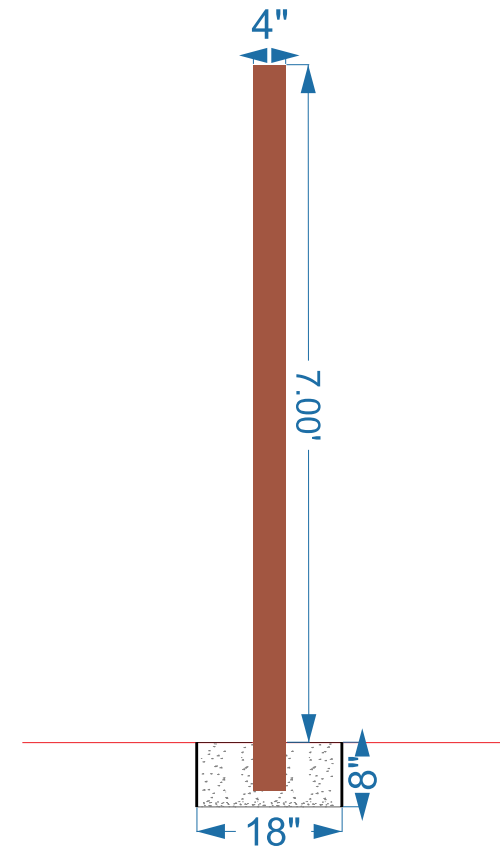

-  Fence
-  Trees/grass
-  Hut/Storage
-  Umbrella

۶ ستر ۳

75'

GROUND LEVEL