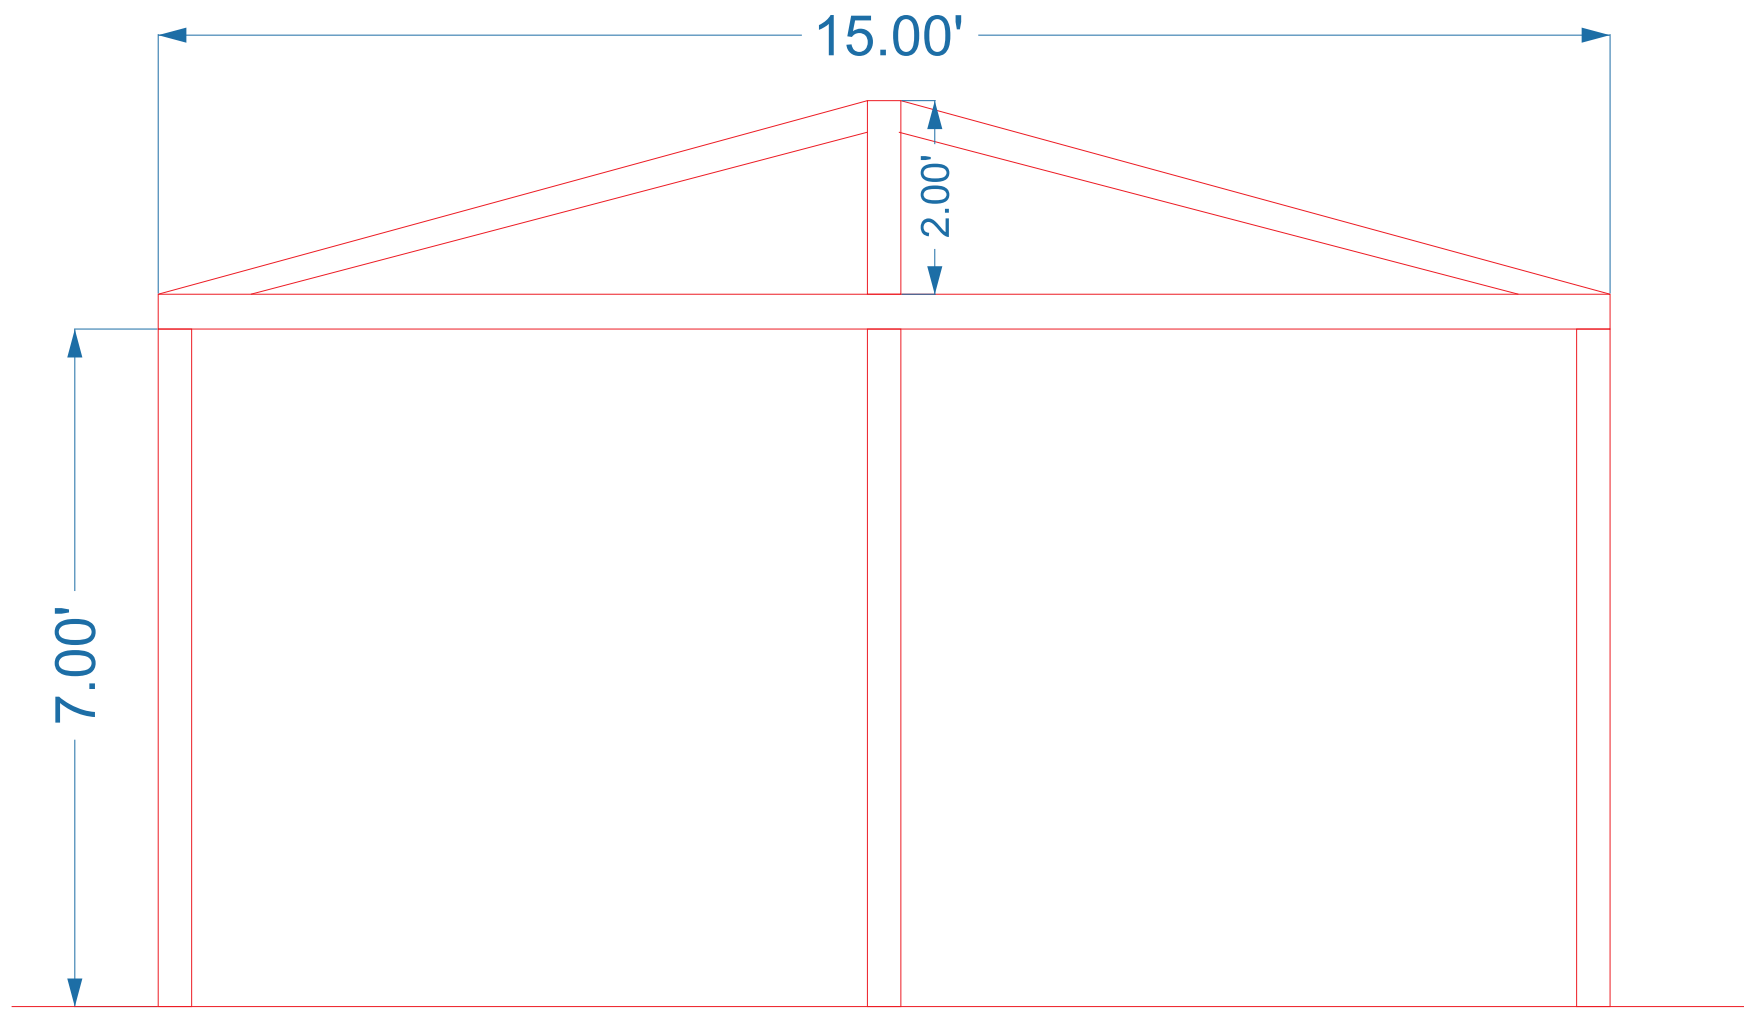

-  Fence
-  Trees/grass
-  Hut/Storage
-  Umbrella

۶ ستر ۳

75'

GROUND LEVEL