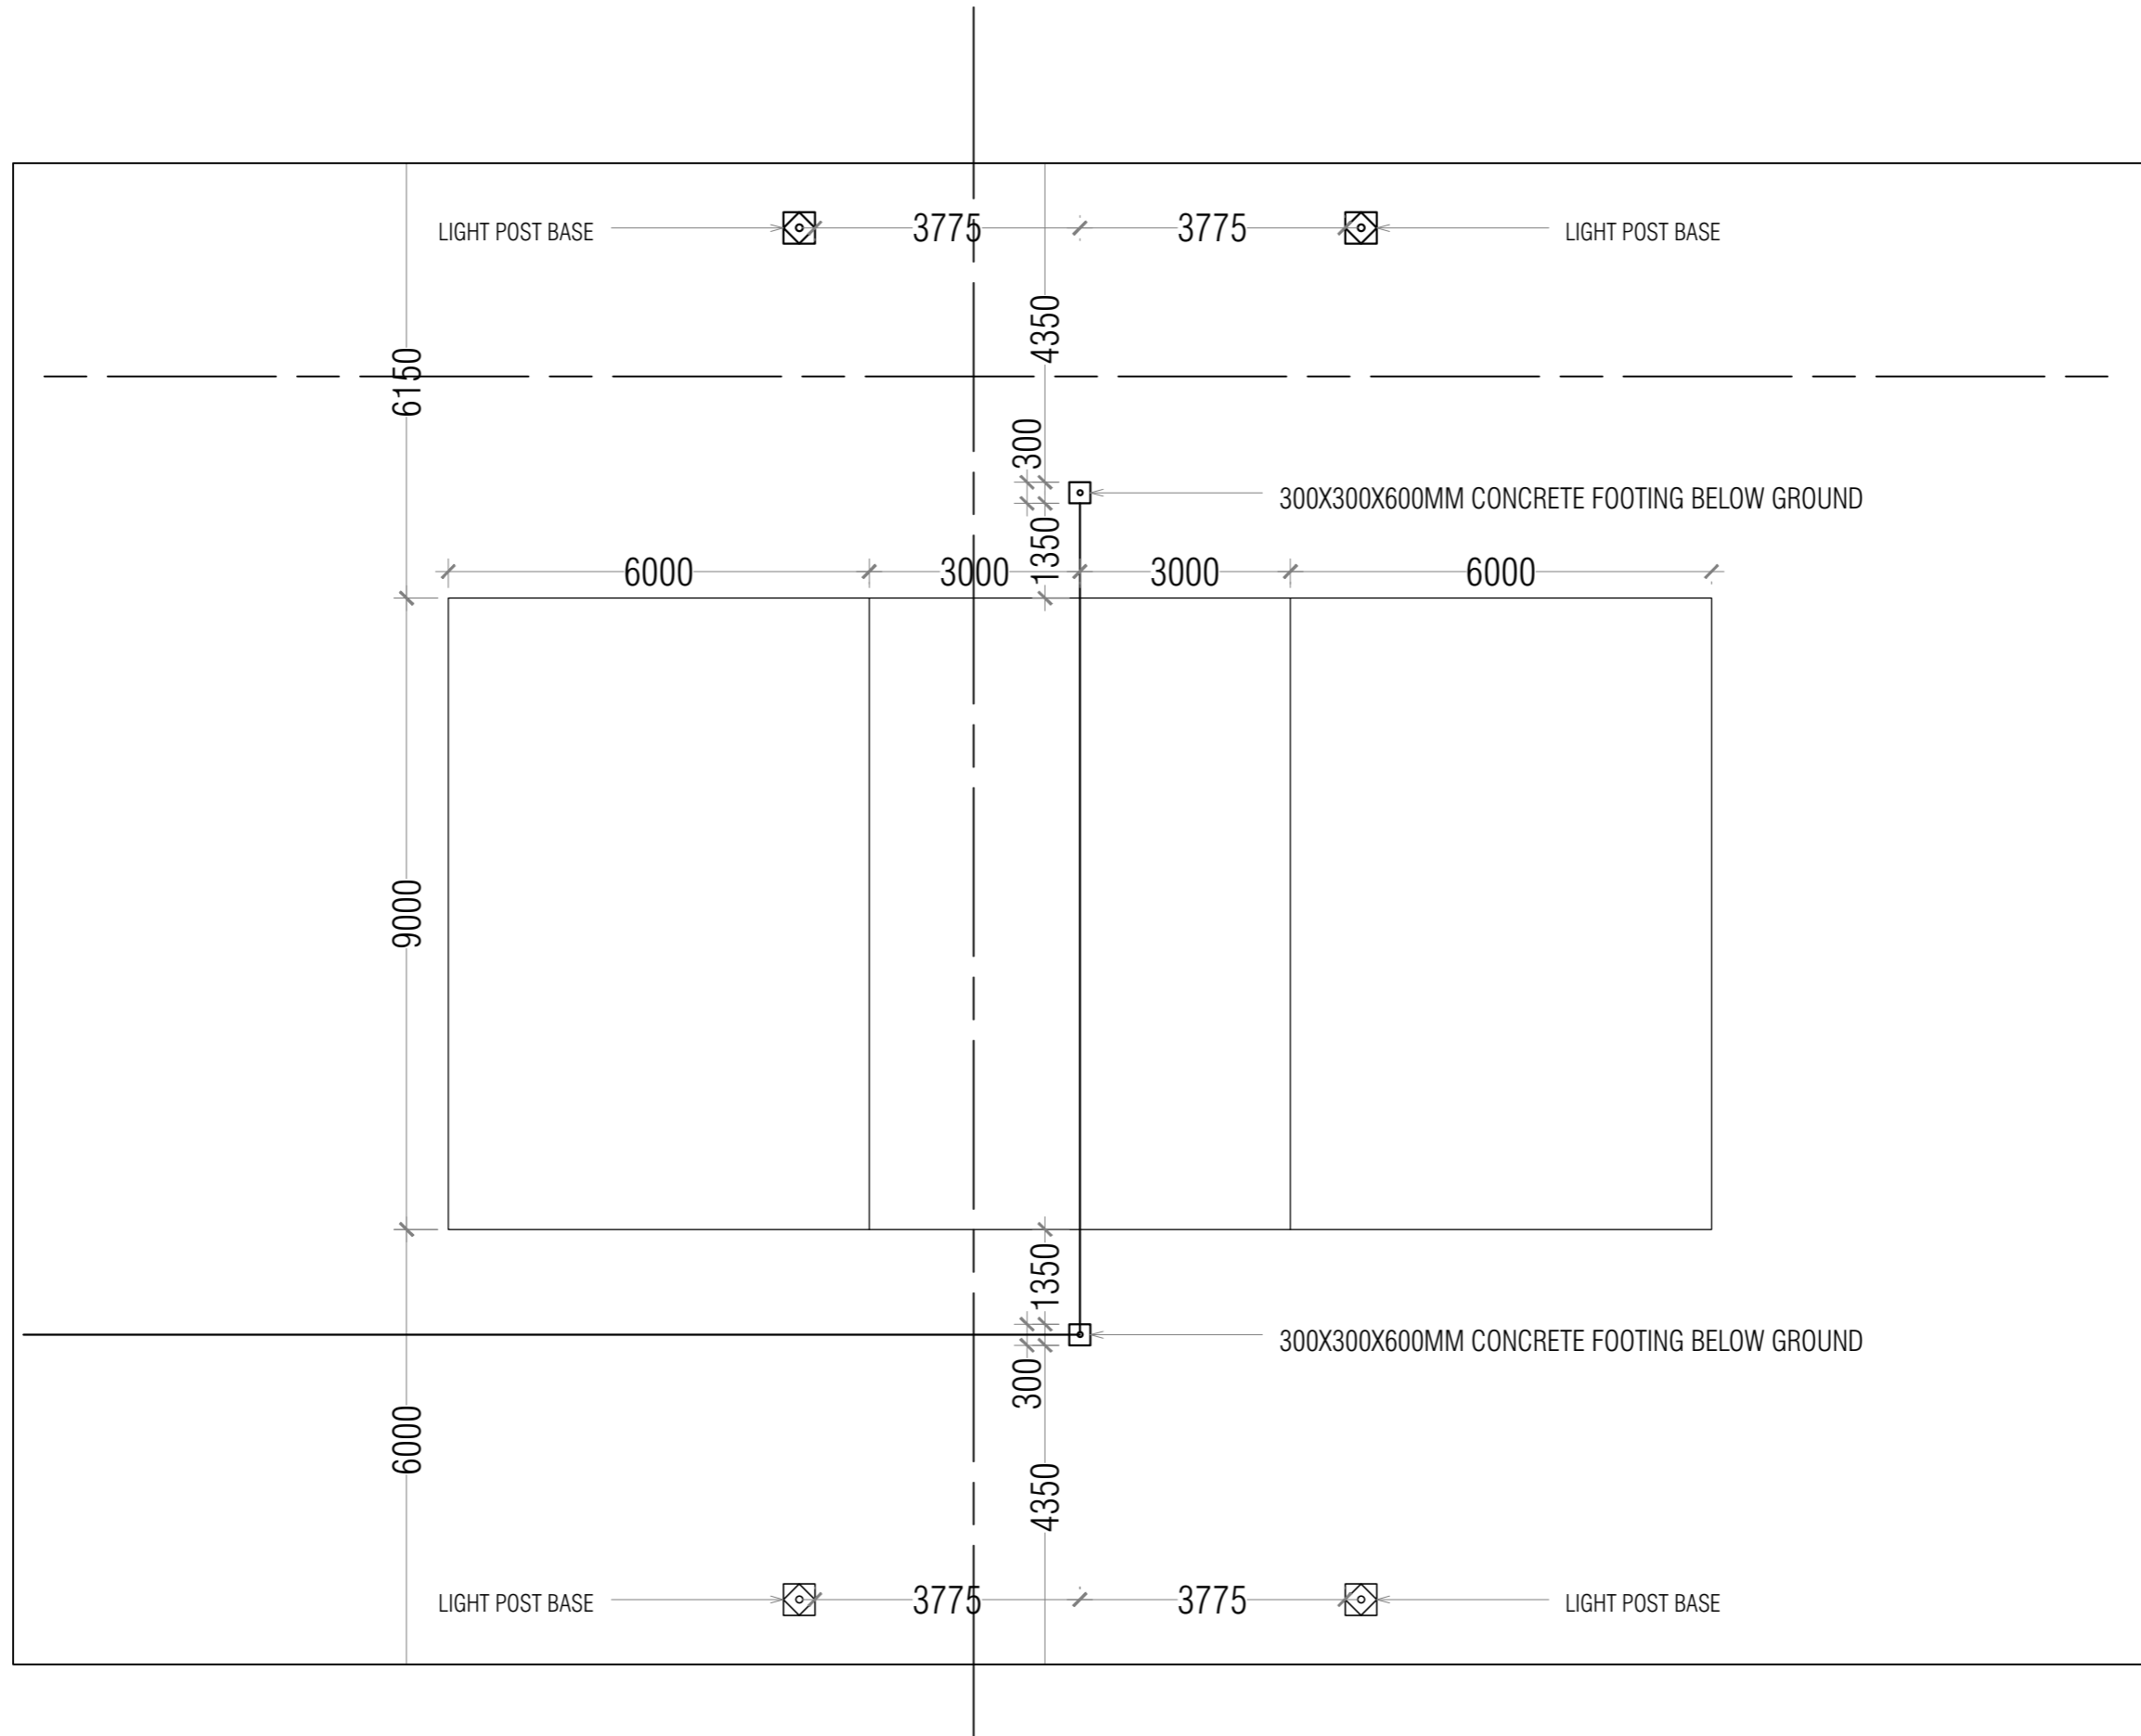

VOLLEY BALL COURT

PORTABLE PLAYER BENCH
PLAN VIEW

PORTABLE PLAYER BENCH
FRONT VIEW

PORTABLE PLAYER BENCH
SIDE VIEW

3" Steel Hollow
2" wood

Ground Level

Curbe Stone Size