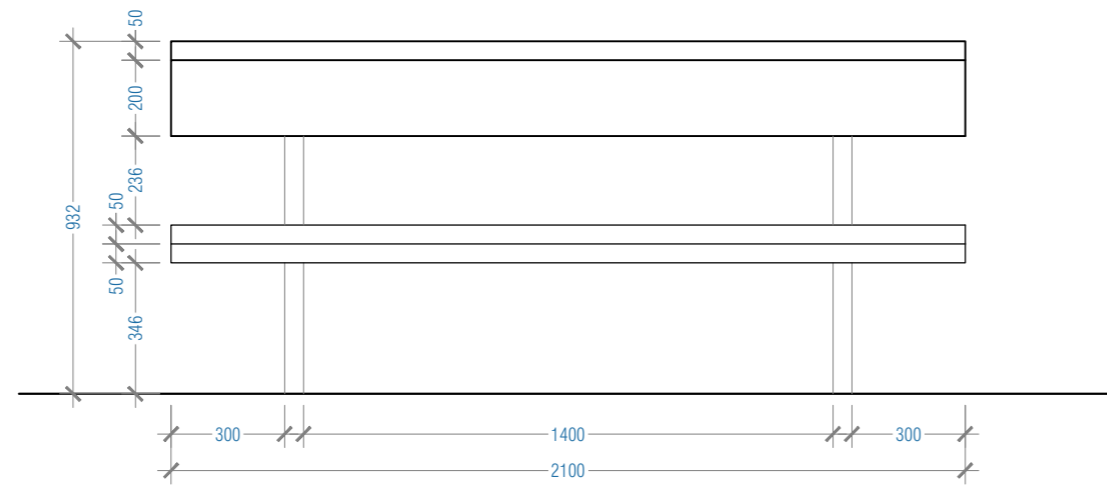

VOLLEY BALL COURT

PORTABLE PLAYER BENCH
PLAN VIEW

PORTABLE PLAYER BENCH
FRONT VIEW

PORTABLE PLAYER BENCH
SIDE VIEW

3" Steel Hollow
2" wood

Ground Level

Curbe Stone Size