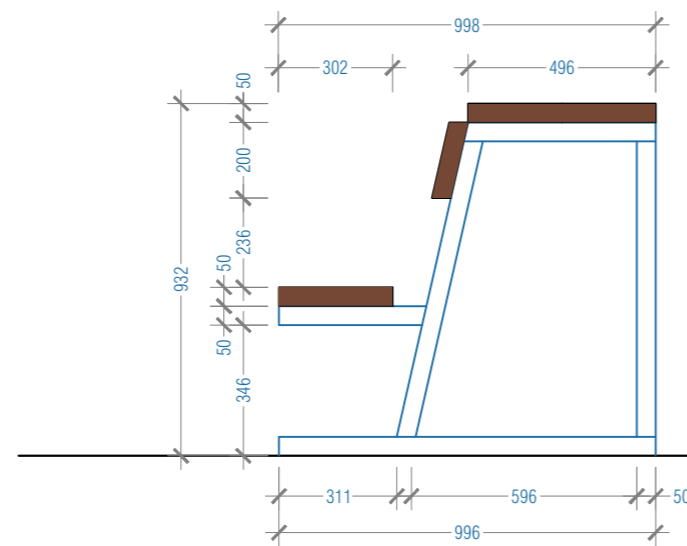

VOLLEY BALL COURT

PORTABLE PLAYER BENCH
PLAN VIEW

PORTABLE PLAYER BENCH
FRONT VIEW

PORTABLE PLAYER BENCH
SIDE VIEW

3" Steel Hollow
2" wood

Ground Level

Curbe Stone Size