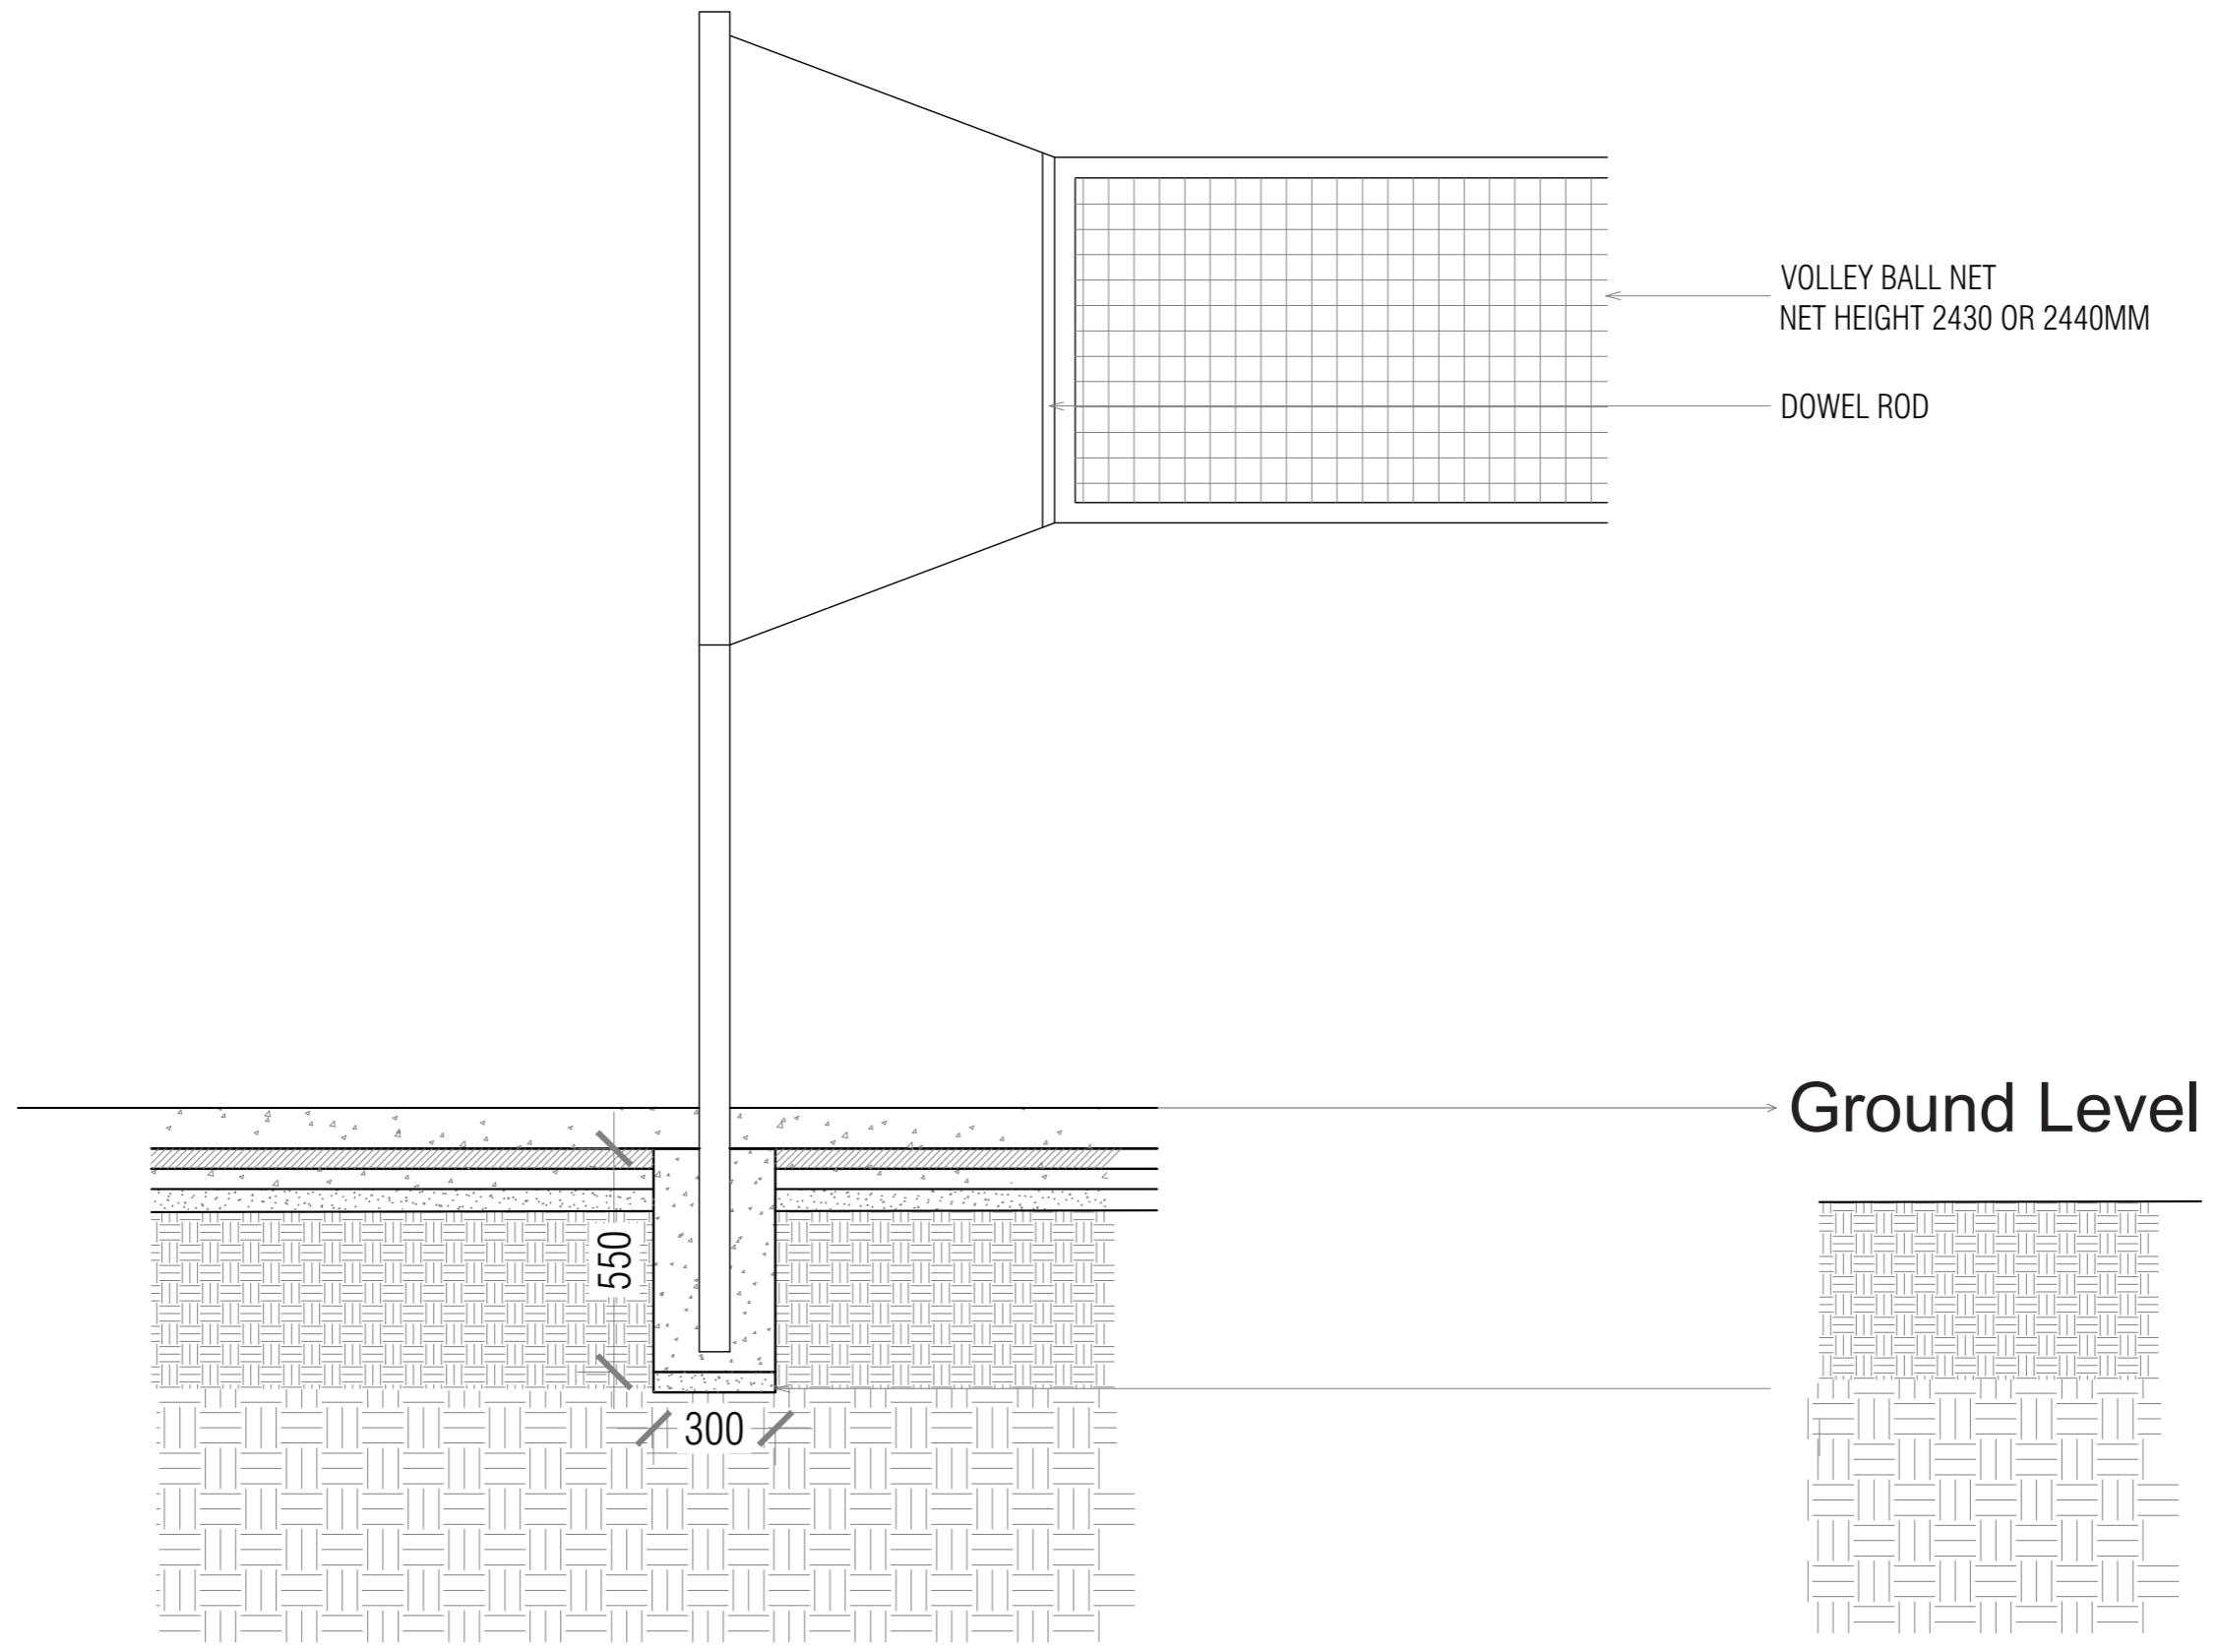

VOLLEY BALL COURT

PORTABLE PLAYER BENCH
PLAN VIEW

PORTABLE PLAYER BENCH
FRONT VIEW

PORTABLE PLAYER BENCH
SIDE VIEW

3" Steel Hollow
2" wood

Ground Level

Curbe Stone Size