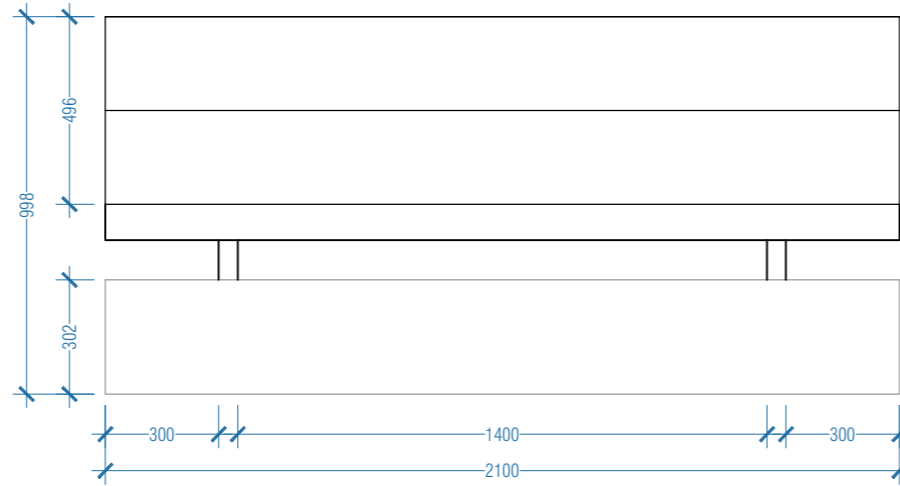

VOLLEY BALL COURT

PORTABLE PLAYER BENCH
PLAN VIEW

PORTABLE PLAYER BENCH
FRONT VIEW

PORTABLE PLAYER BENCH
SIDE VIEW

3" Steel Hollow
2" wood

Ground Level

Curbe Stone Size