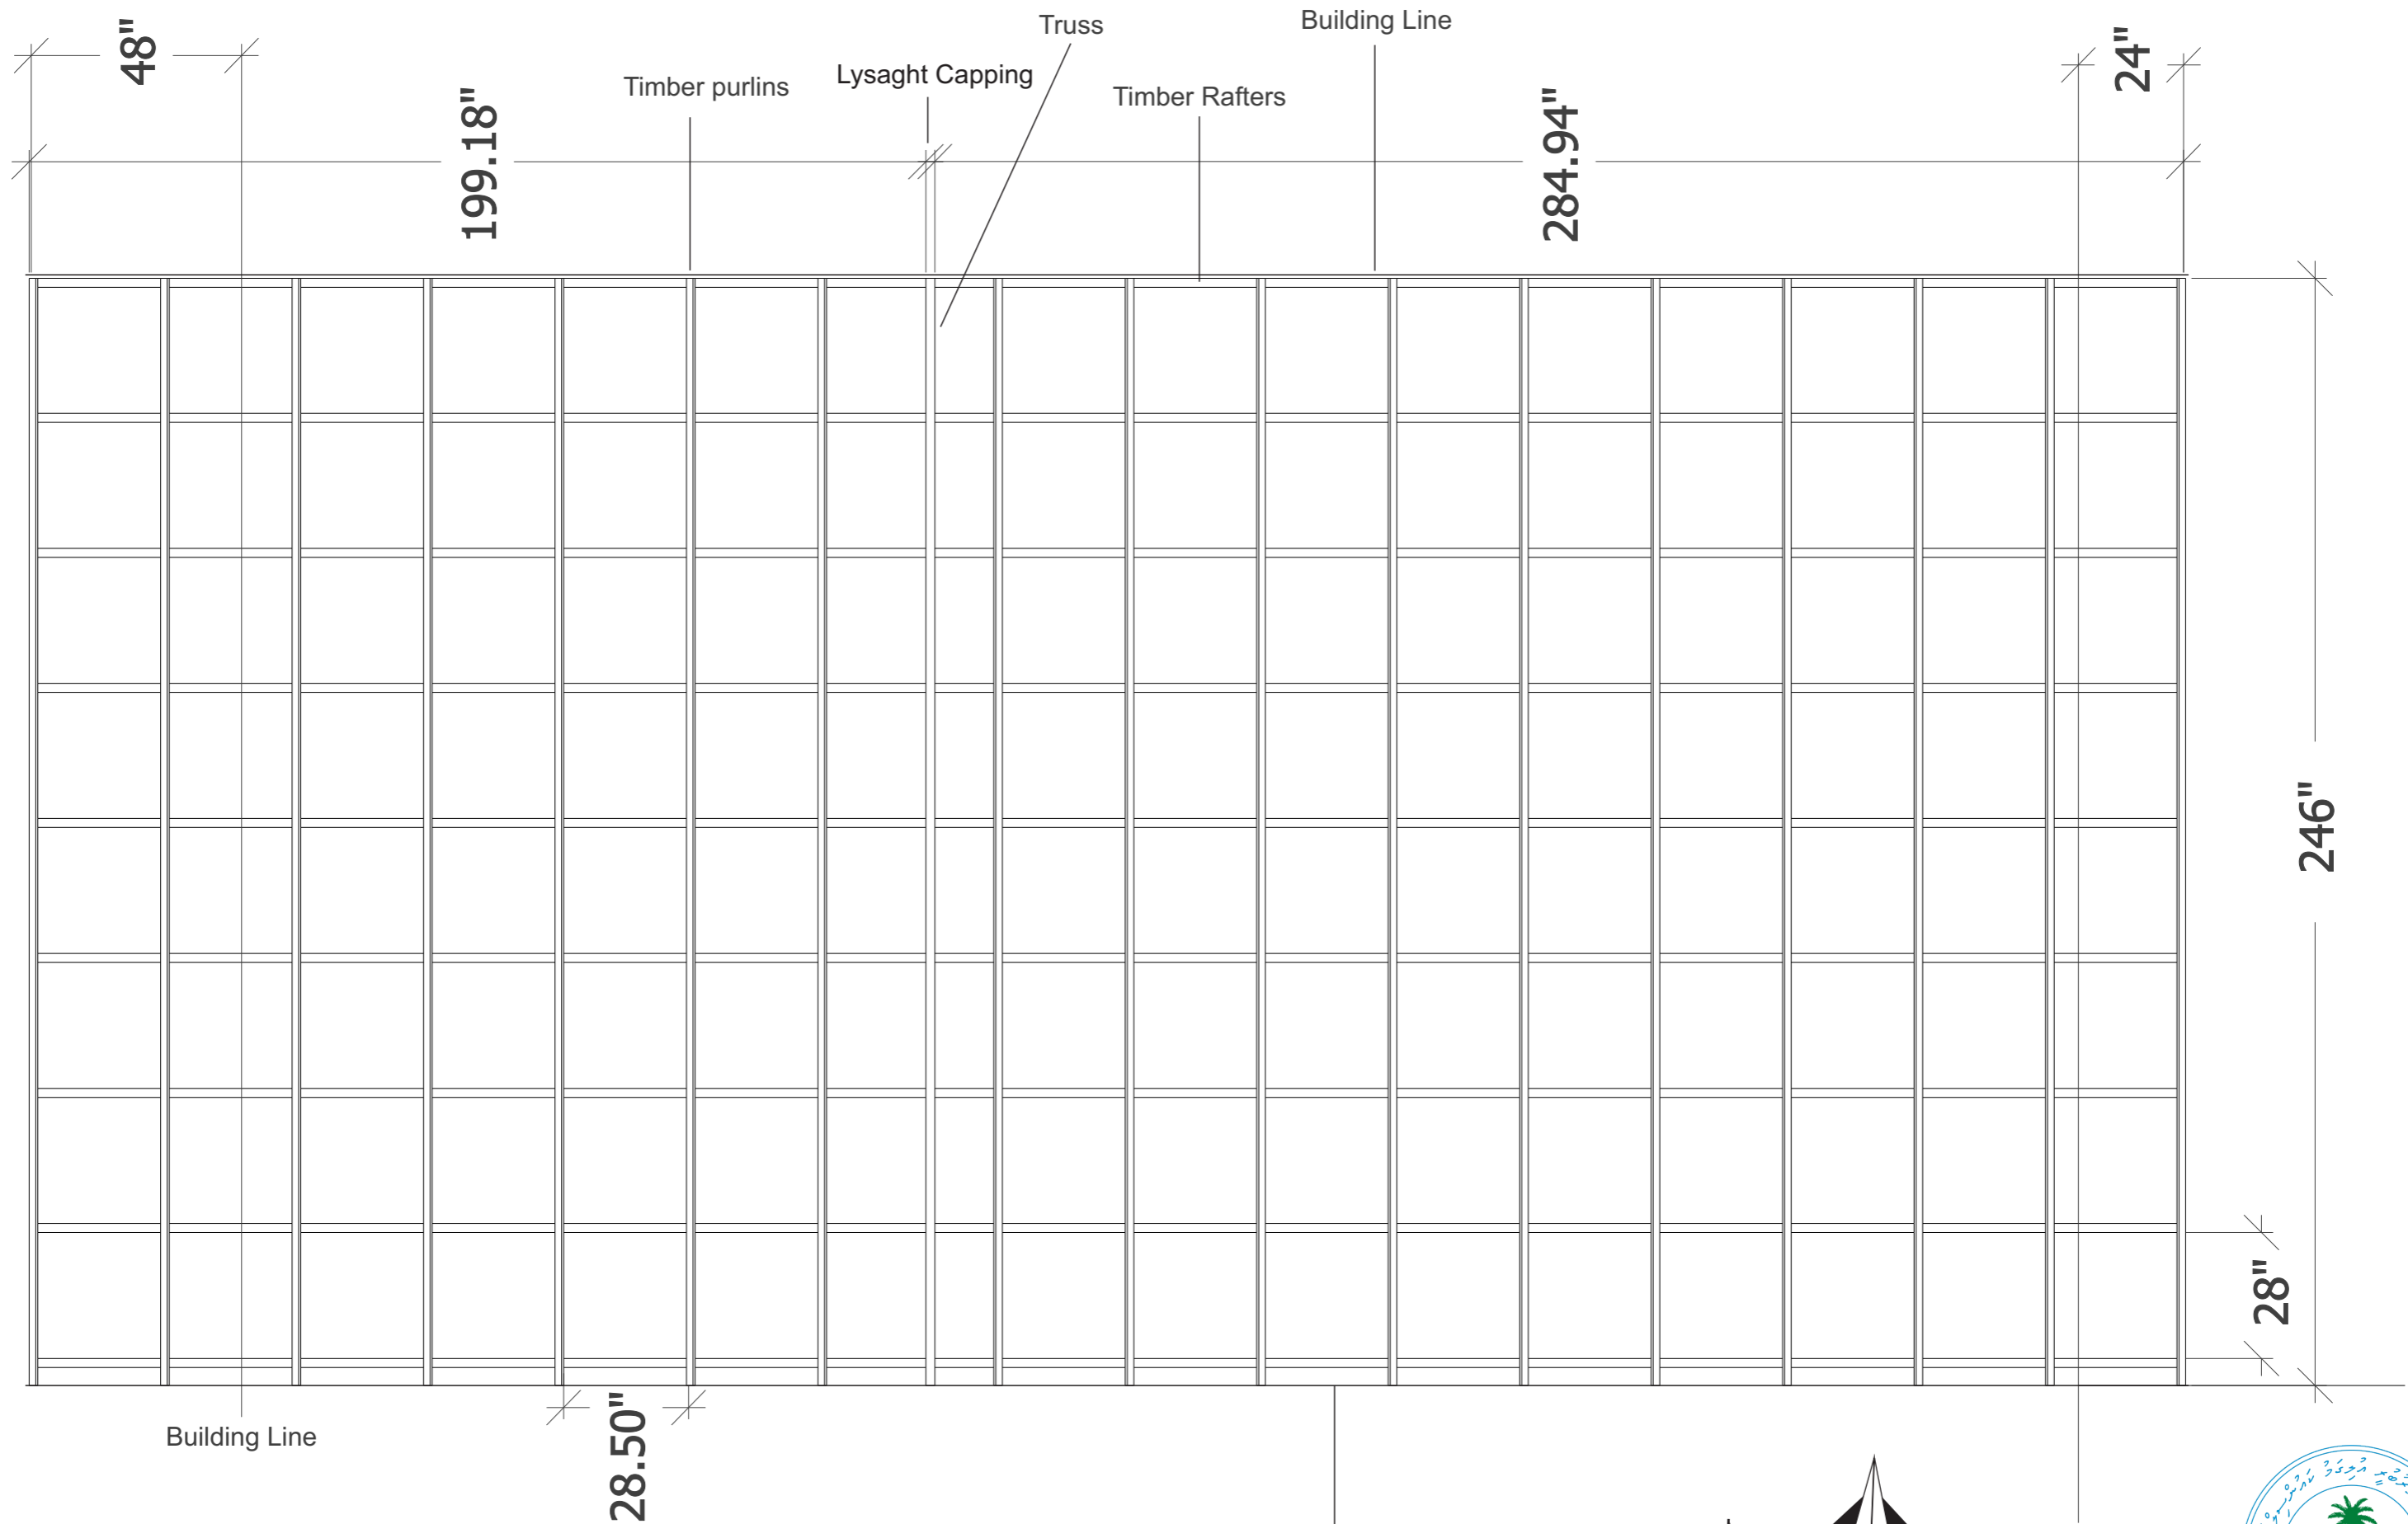

7 ROOF STRUCTURE
Not to Scale