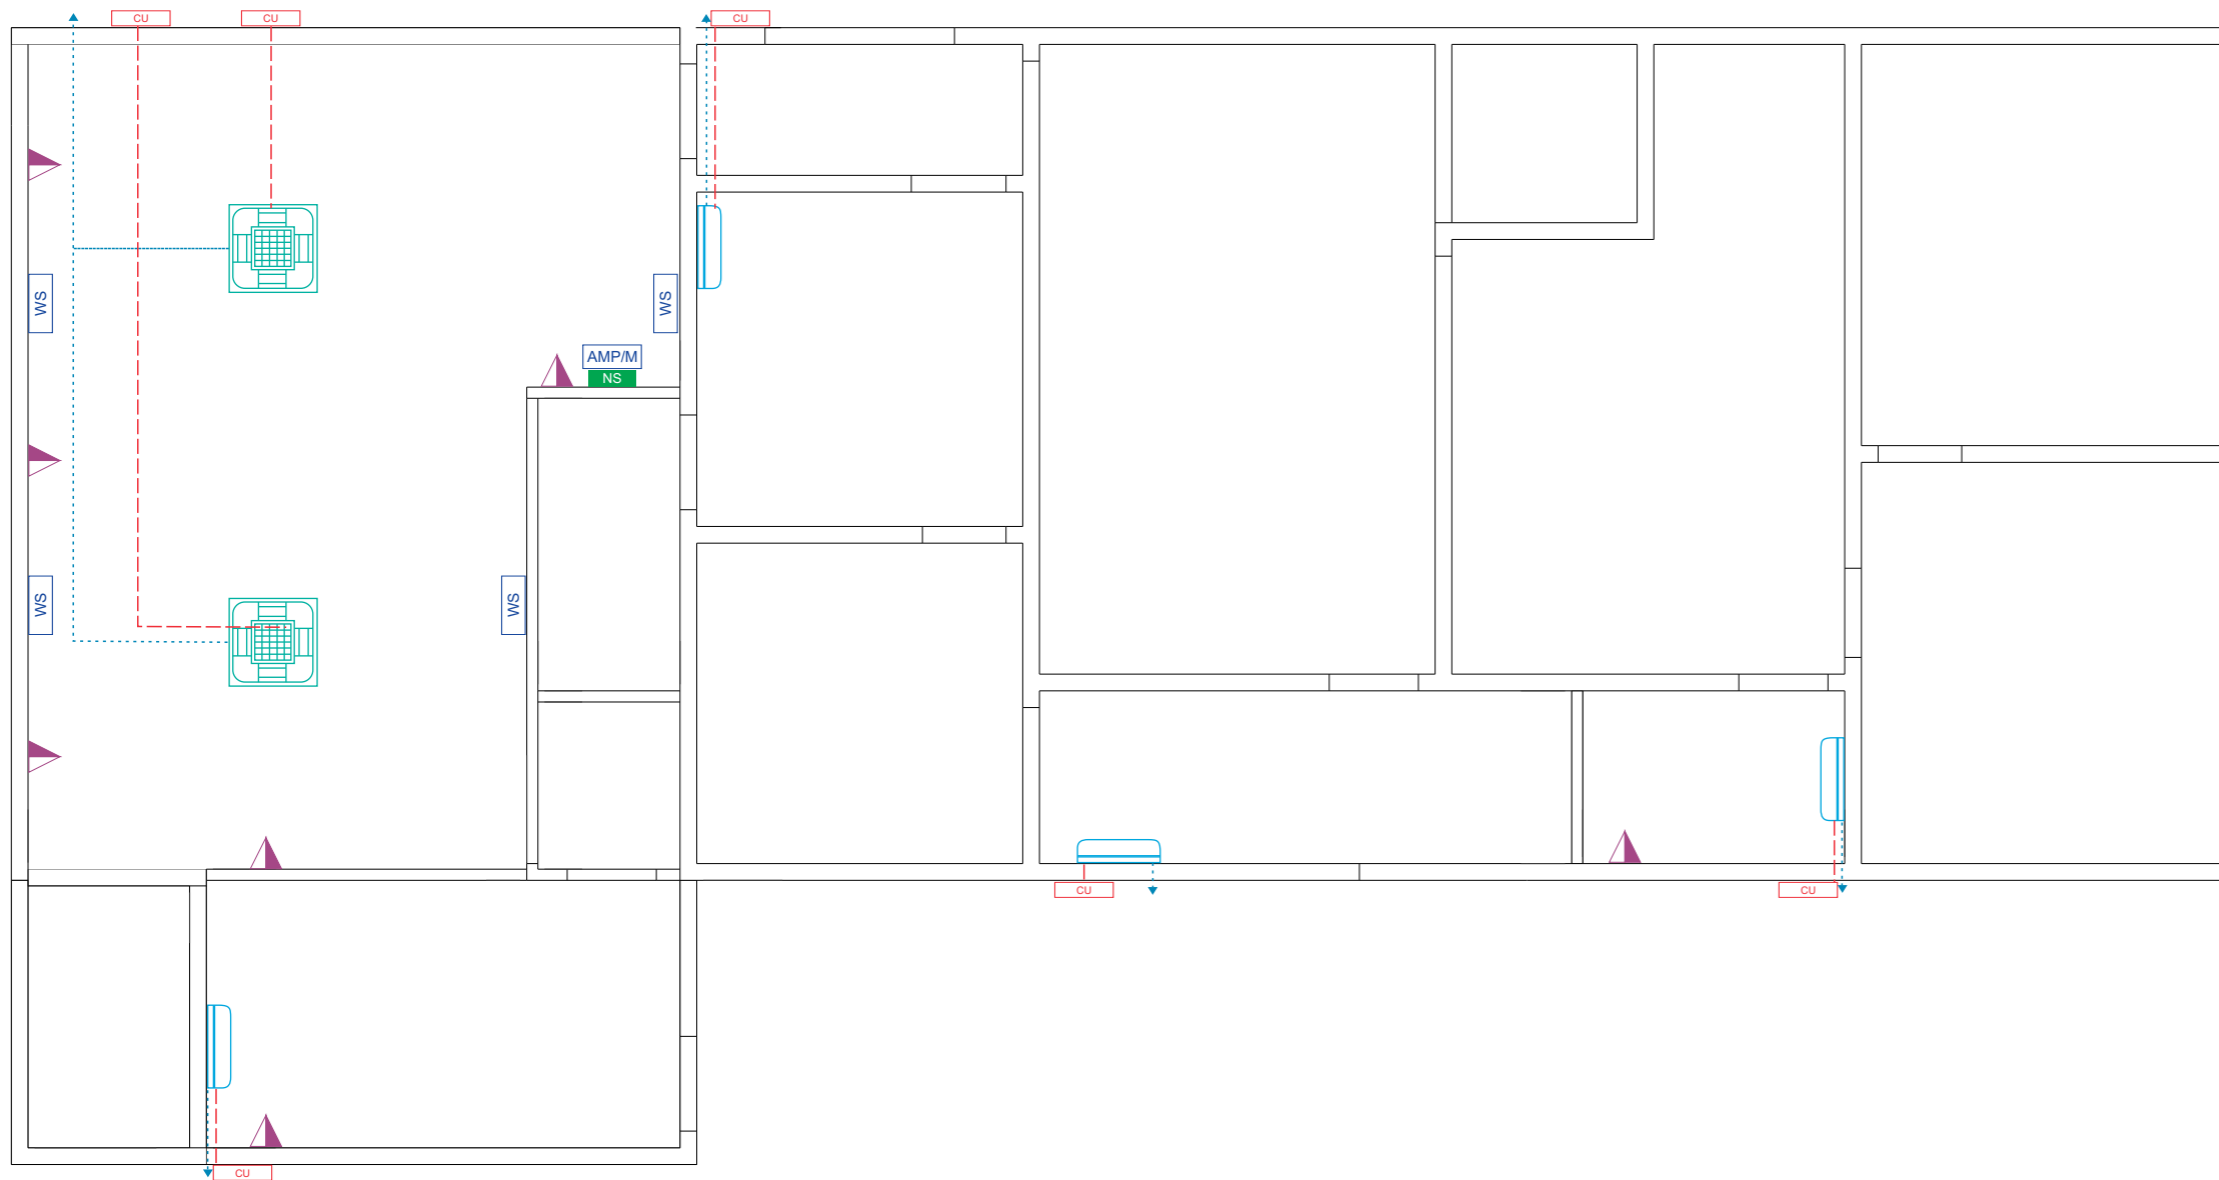

- Legend**
- 5" x 5" Column
  - Foundation
  - Partition

**1 FOUNDATION PLAN**  
Not to Scale

2

**FRONT ELAVATION**  
Not to Scale

3

**ISOMETRIC ELEVATION**

Not to Scale

-  Door
-  Sliding Door
-  Double Swing Door
-  Toilet Door
-  Window (Fixed Glass)
-  Three Panels Window
-  Fan Light
-  Two Panels Window
-  Three Panels Window Without Fan Light

## PLUMBING LAYOUT

Not to Scale

## Legend

-  Ceiling Mounted Surface Round LED Panel Light 22W
-  Ceiling Mounted Rectangular LED Panel Light 24" 80-85W
-  Wall Mounted Outdoor Weatherproof 22W Bulb
-  Outdoor In-Ground warm LED Light 22W
-  Underground Spot Light 3W warm white
-  Outdoor Wall Mounted Gate LED Light 22W
-  House Hour Meter 3 Phase
-  Flush Mounted Distribution Box
-  Wall Mounted Distribution Box
-  Socket Outlet 13A (Single Gang switch in 2 Gangs Link Mounting Box)
-  Socket Outlet 15A @ High Level
-  Socket Outlet 13A Universal (Floor Mounted)
-  Single Socket Outlet 13A Universal Waterproof
-  Single Gang Switch
-  2 Gang Switch
-  3 Gang Switch
-  4 Gang Switch
-  Ceiling Fan

**FOUNDATION BEAM / LINTEL BEAM**

**COLUMN 5" x 5"**

18

**DECORATION DETAILS**  
Not to Scale

19

**ROOF TRUSS STRUCTURAL**  
Not to Scale