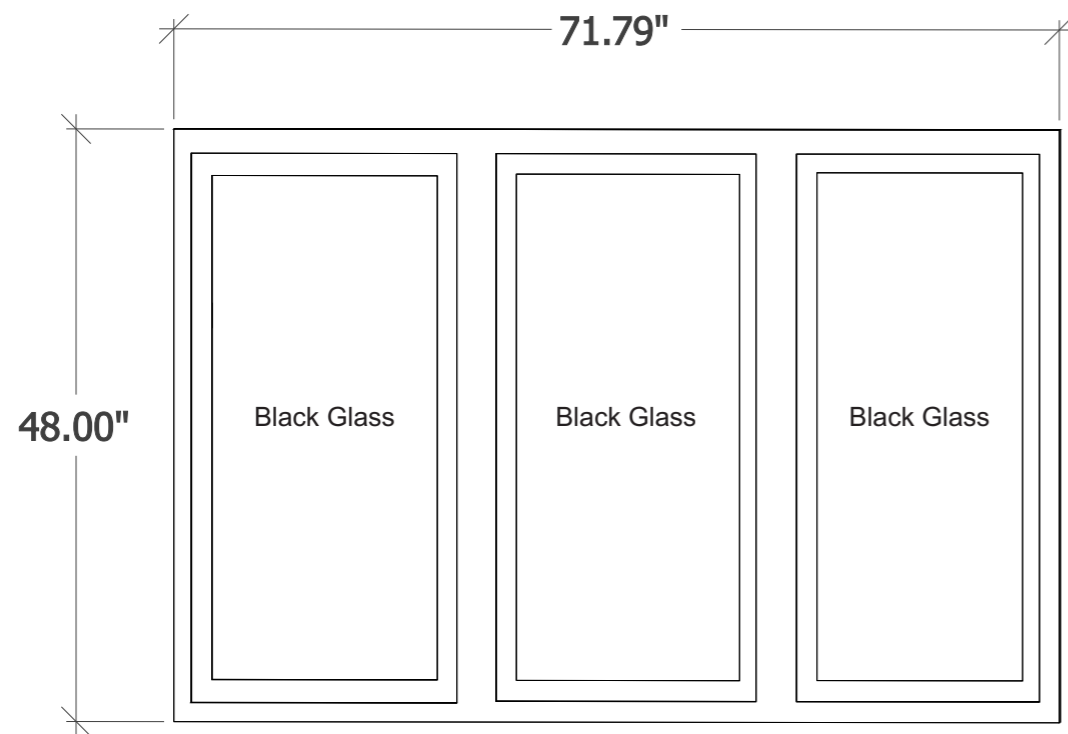

Three Panels Window
Frame material is
Aluminum White Powder Coated