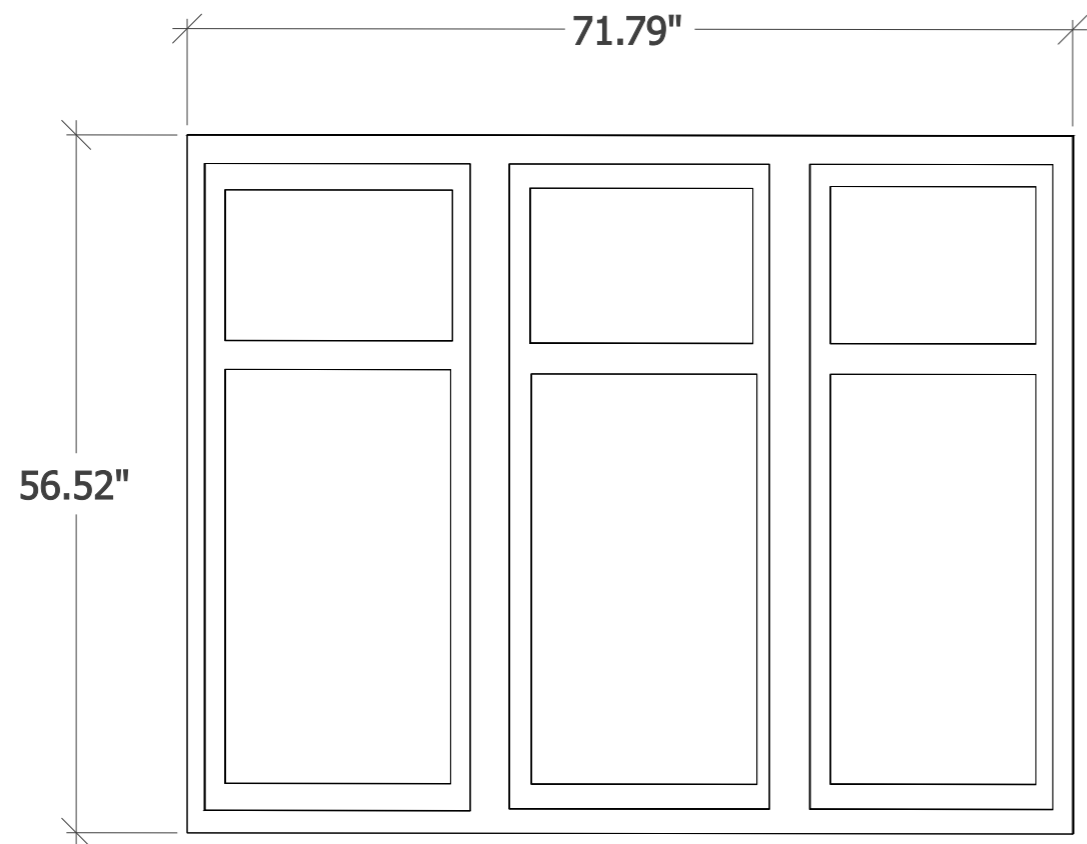

5

**DOOR PLAN**  
Not to Scale

**Three Panels Window**  
Frame material is  
Aluminum White Powder Coated

**Window (Fixed Transparent Glass)**  
Frame material is  
Aluminum White Powder Coated

**Three Panels Window with Fan Light (Council Provided)**