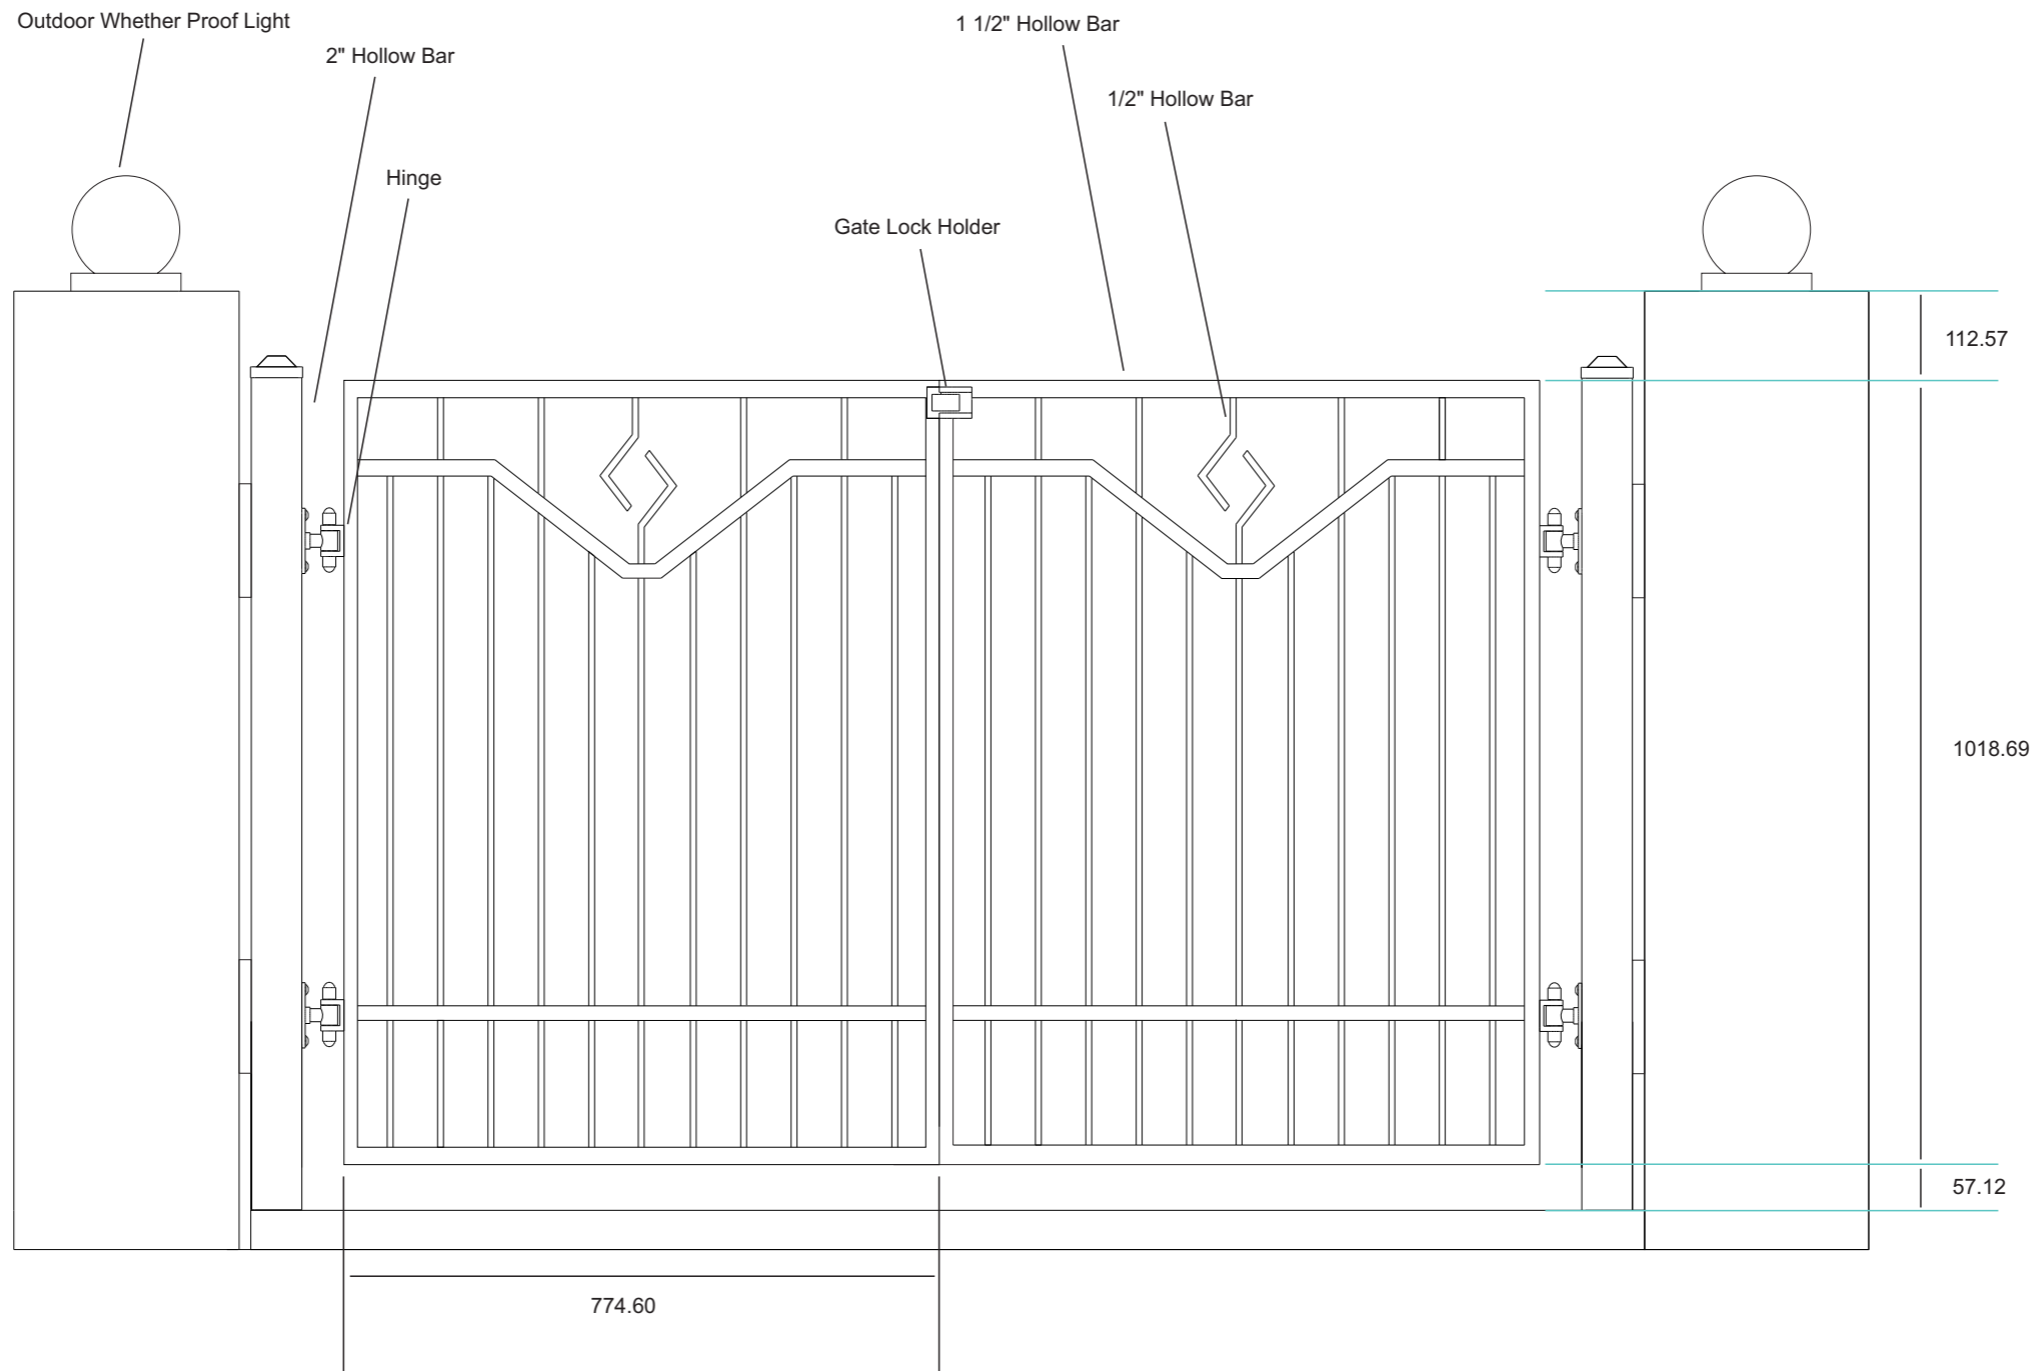

# New Extension Building

**9 BUILDING STRUCTURE**  
Not to Scale

**10** **PORTICO STRUCTURE**  
All measures in Millimeter (MM)

**11** **PORTICO STRUCTURE**  
All measures in Millimeter (MM)

**12** **GATE**  
 All measures in Millimeter (MM)

**13** **FLAG POST**  
All measures in Millimeter (MM)

### Legend

- 4" dia. Sewer Pipe (Class 5 or Higher)
- 3" dia. Sewer Pipe (Class 5 or Higher)
- 1" dia. Well Water Pipe (Higher Pressure)
- 1" dia. Water Supply Pipe (Higher Pressure)
- - - 1/2" dia. Well Water Pipe (Higher Pressure)
- 1/2" dia. Stop Valve
- 1/2" dia. Water Tap
- 3" Floor Water Trap