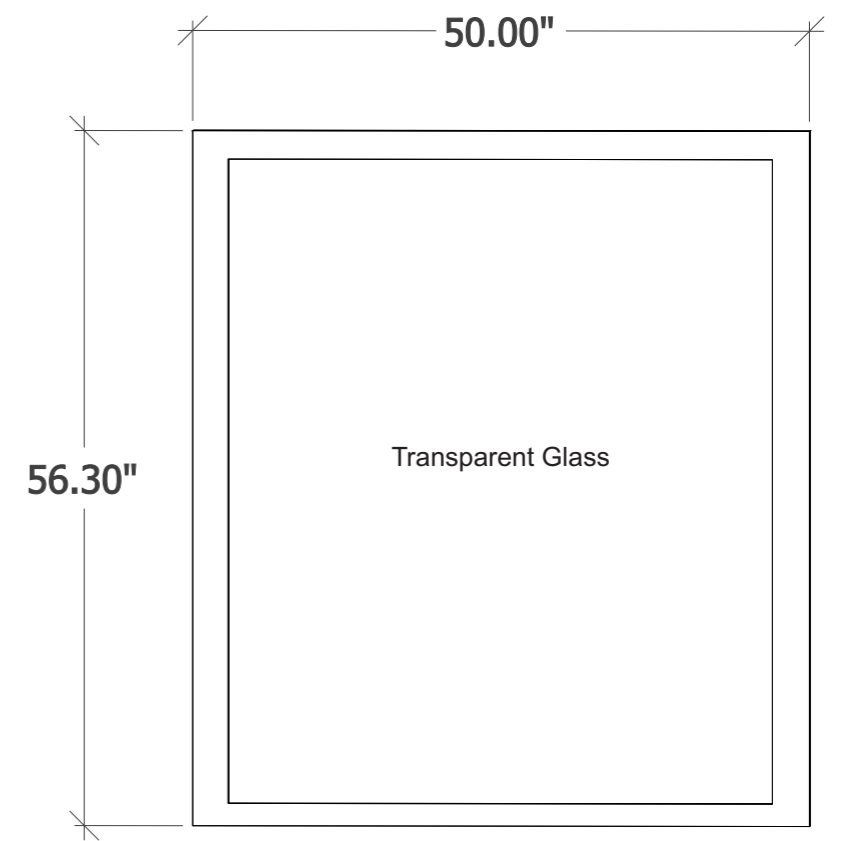

4

**FLOOR PLAN**  
Not to Scale

Prayer Room & Store

Frame material is Aluminum White Powder Coated

Panel material is Cladding White

Door

Frame material is Aluminum White Powder Coated

Panel material is Cladding White and Transparent Glass

5

**DOOR PLAN**  
Not to Scale

**Three Panels Window**  
Frame material is  
Aluminum White Powder Coated

**Window (Fixed Transparent Glass)**  
Frame material is  
Aluminum White Powder Coated

**Three Panels Window with Fan Light (Council Provided)**