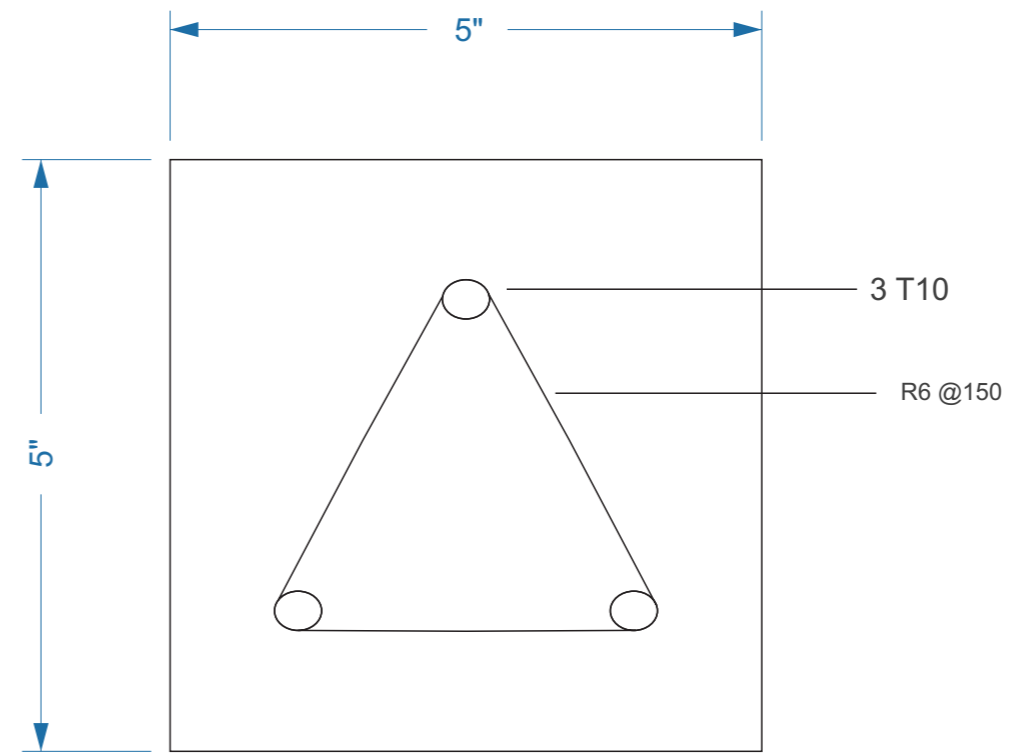

## PLUMBING LAYOUT

Not to Scale

**FOUNDATION BEAM / LINTEL BEAM**

**COLUMN 5" x 5"**

18

**DECORATION DETAILS**  
Not to Scale

19

**ROOF TRUSS STRUCTURAL**  
Not to Scale