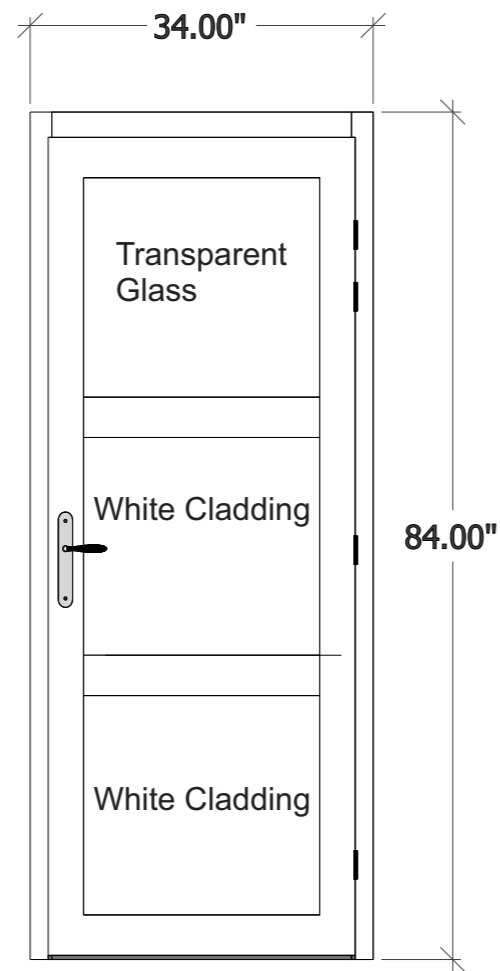

- Legend**
- 5" x 5" Column
  - Foundation
  - Partition

**1 FOUNDATION PLAN**  
Not to Scale

2

**FRONT ELAVATION**  
Not to Scale

3

**ISOMETRIC ELEVATION**

Not to Scale

-  Door
-  Sliding Door
-  Double Swing Door
-  Toilet Door
-  Window (Fixed Glass)
-  Three Panels Window
-  Fan Light
-  Two Panels Window
-  Three Panels Window Without Fan Light

4

**FLOOR PLAN**  
Not to Scale

Prayer Room & Store

Frame material is Aluminum White Powder Coated

Panel material is Cladding White

Door

Frame material is Aluminum White Powder Coated

Panel material is Cladding White and Transparent Glass

5

**DOOR PLAN**  
Not to Scale

**Three Panels Window**  
Frame material is  
Aluminum White Powder Coated

**Window (Fixed Transparent Glass)**  
Frame material is  
Aluminum White Powder Coated

**Three Panels Window with Fan Light (Council Provided)**