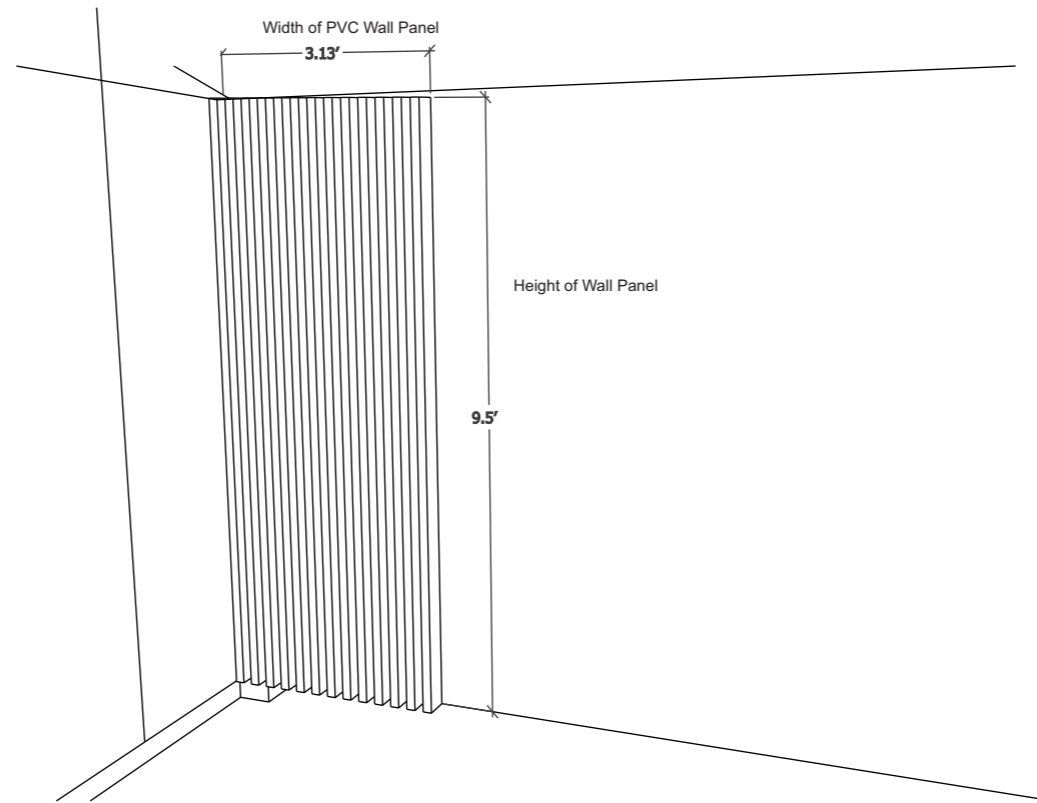

## Legend

-  Ceiling Mounted Surface Round LED Panel Light 22W
-  Ceiling Mounted Rectangular LED Panel Light 24" 80-85W
-  Wall Mounted Outdoor Weatherproof 22W Bulb
-  Outdoor In-Ground warm LED Light 22W
-  Underground Spot Light 3W warm white
-  Outdoor Wall Mounted Gate LED Light 22W
-  House Hour Meter 3 Phase
-  Flush Mounted Distribution Box
-  Wall Mounted Distribution Box
-  Socket Outlet 13A (Single Gang switch in 2 Gangs Link Mounting Box)
-  Socket Outlet 15A @ High Level
-  Socket Outlet 13A Universal (Floor Mounted)
-  Single Socket Outlet 13A Universal Waterproof
-  Single Gang Switch
-  2 Gang Switch
-  3 Gang Switch
-  4 Gang Switch
-  Ceiling Fan

**FOUNDATION BEAM / LINTEL BEAM**

**COLUMN 5" x 5"**

18

**DECORATION DETAILS**  
Not to Scale

19

**ROOF TRUSS STRUCTURAL**  
Not to Scale