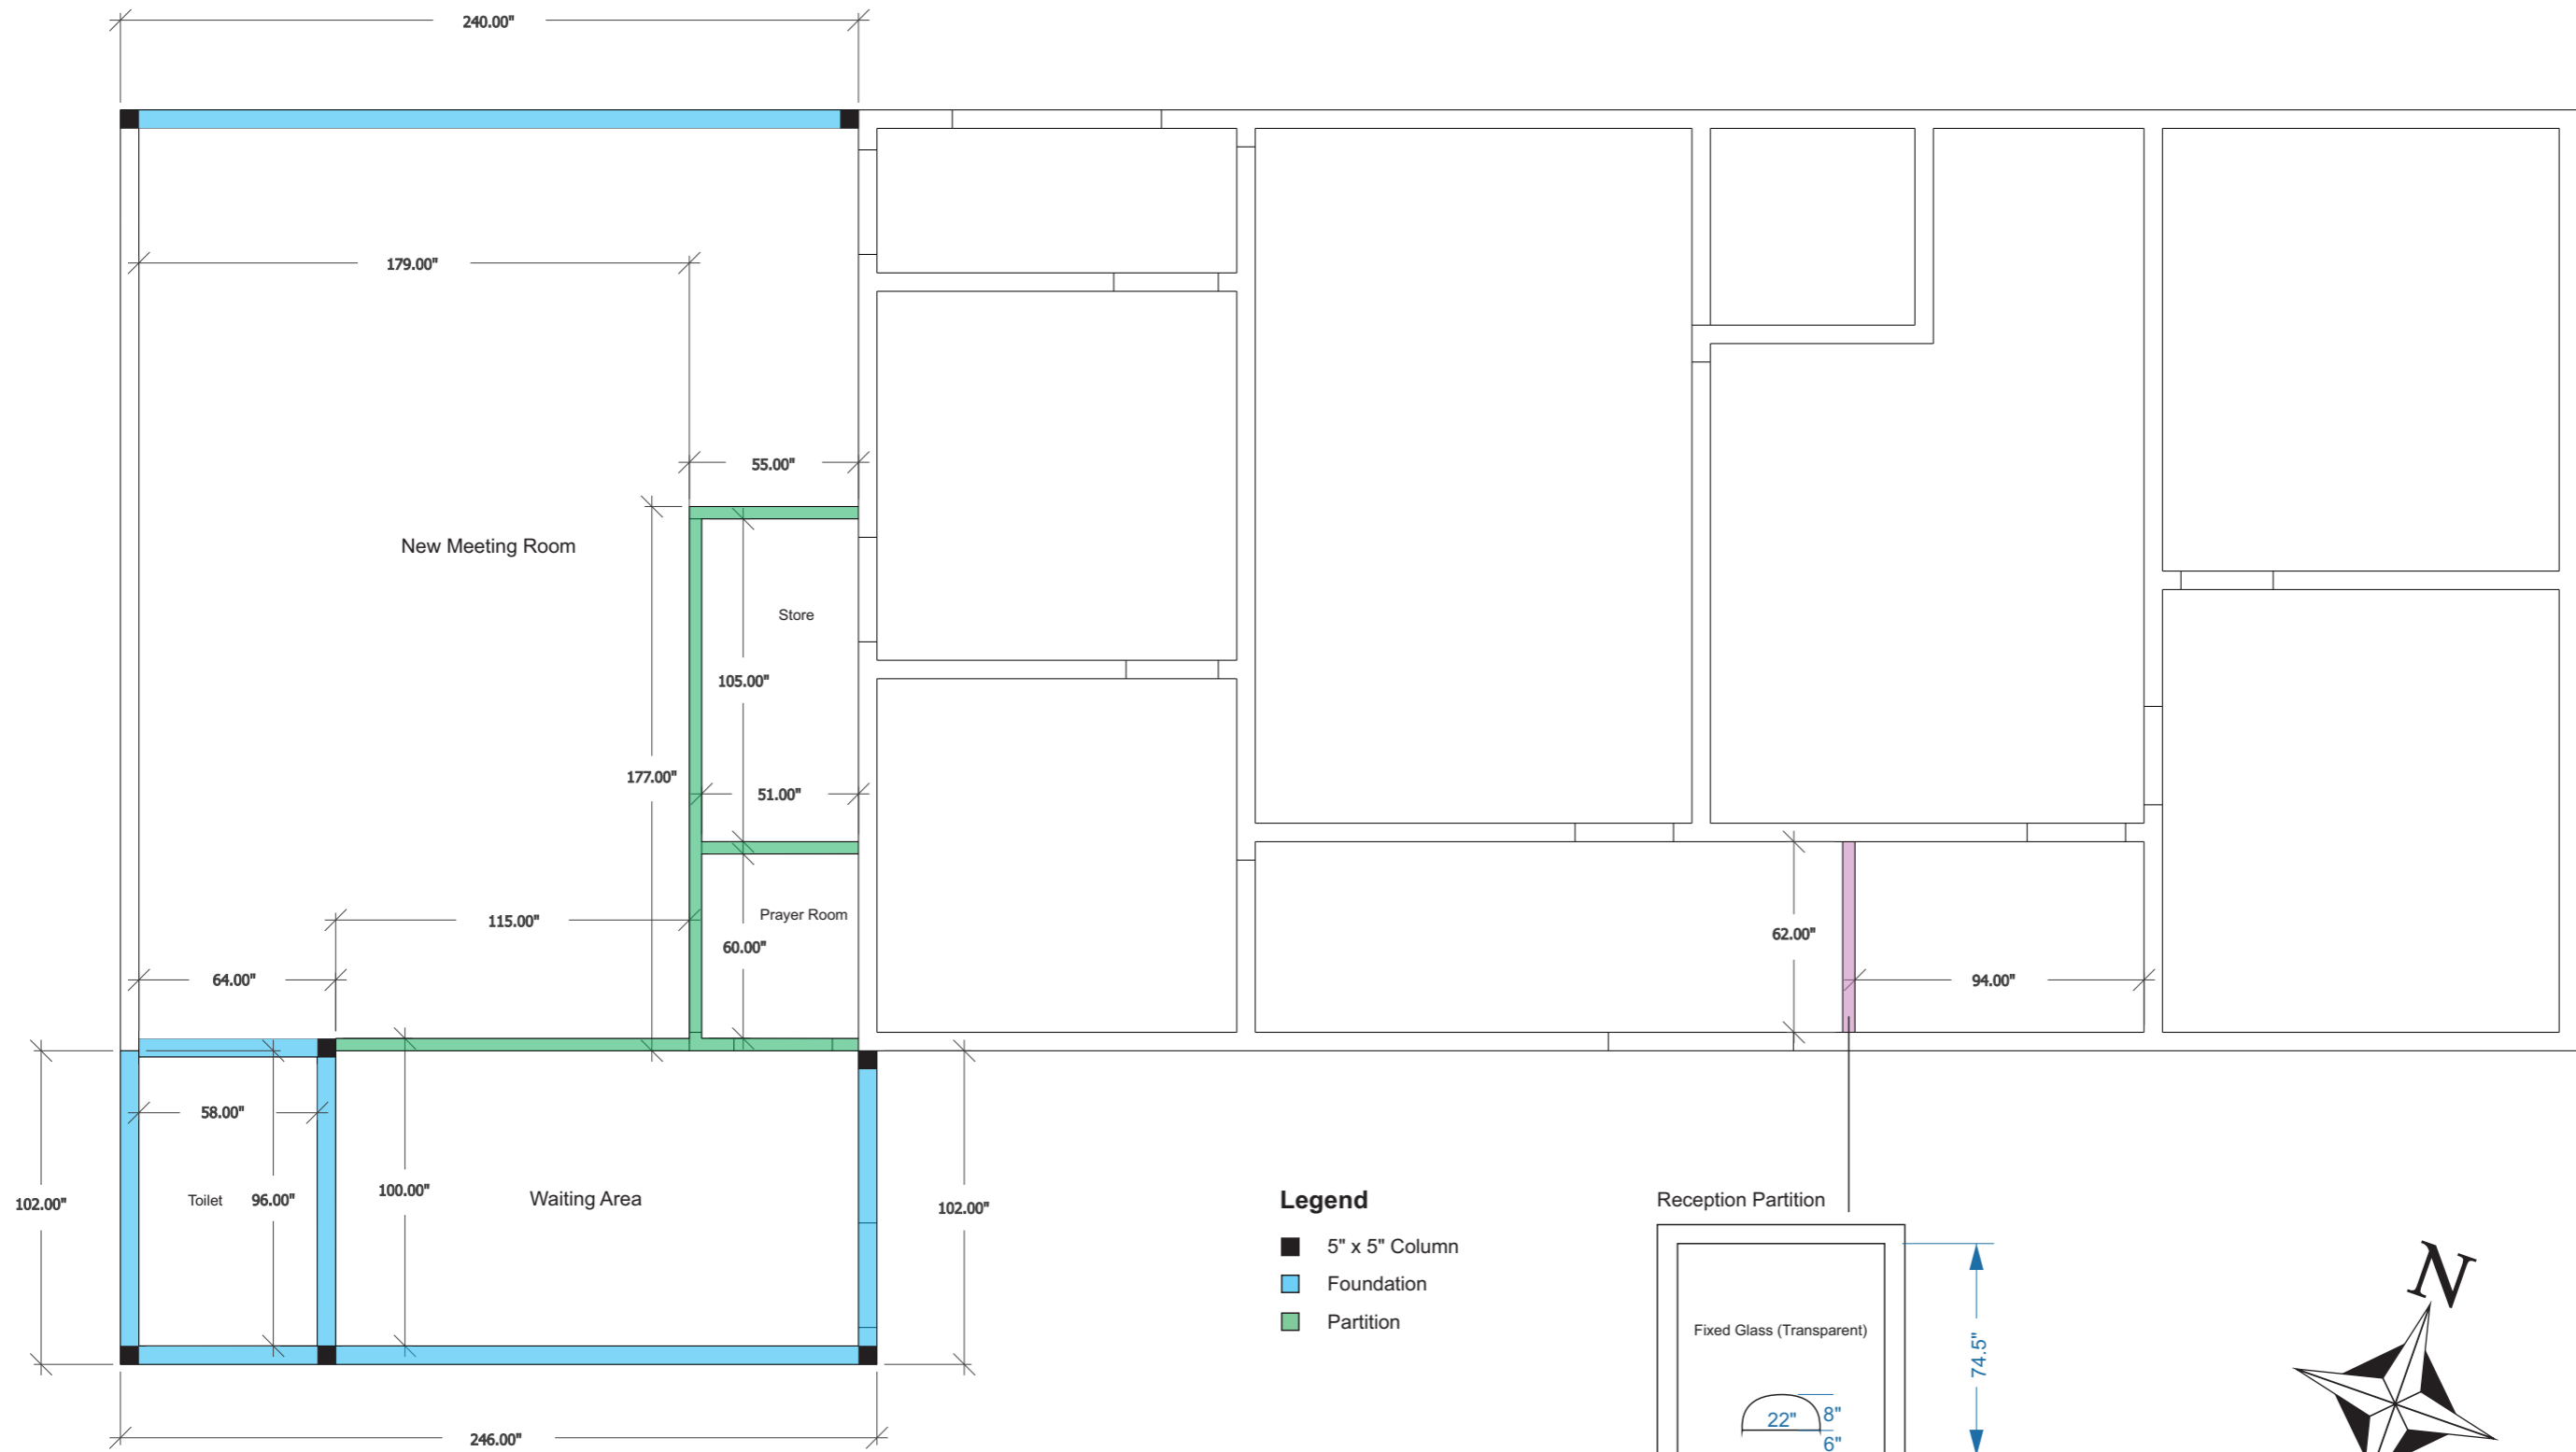

- Legend**
- 5" x 5" Column
  - Foundation
  - Partition

**1 FOUNDATION PLAN**  
Not to Scale

2

**FRONT ELAVATION**  
Not to Scale

3

**ISOMETRIC ELEVATION**

Not to Scale

-  Door
-  Sliding Door
-  Double Swing Door
-  Toilet Door
-  Window (Fixed Glass)
-  Three Panels Window
-  Fan Light
-  Two Panels Window
-  Three Panels Window Without Fan Light

**FOUNDATION BEAM / LINTEL BEAM**

**COLUMN 5" x 5"**

18

**DECORATION DETAILS**  
Not to Scale

19

**ROOF TRUSS STRUCTURAL**  
Not to Scale