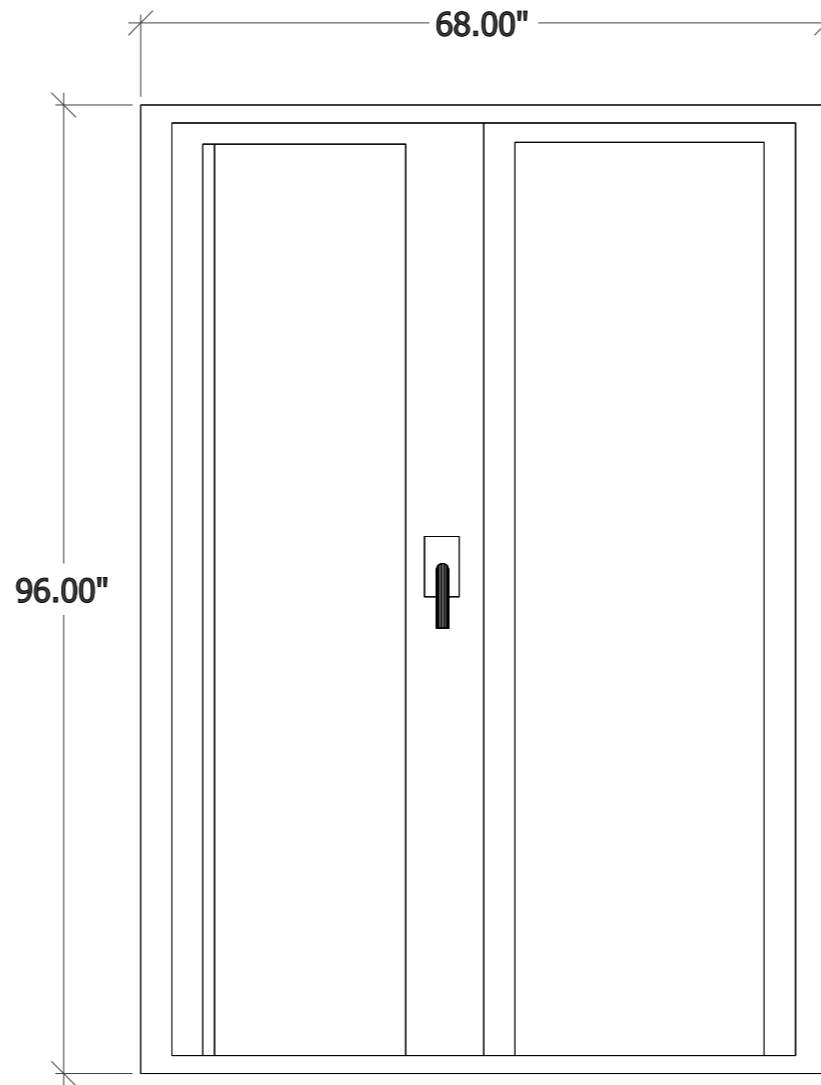

Sliding Door

Frame material is Aluminum White Powder Coated

Panel material is Black Glass