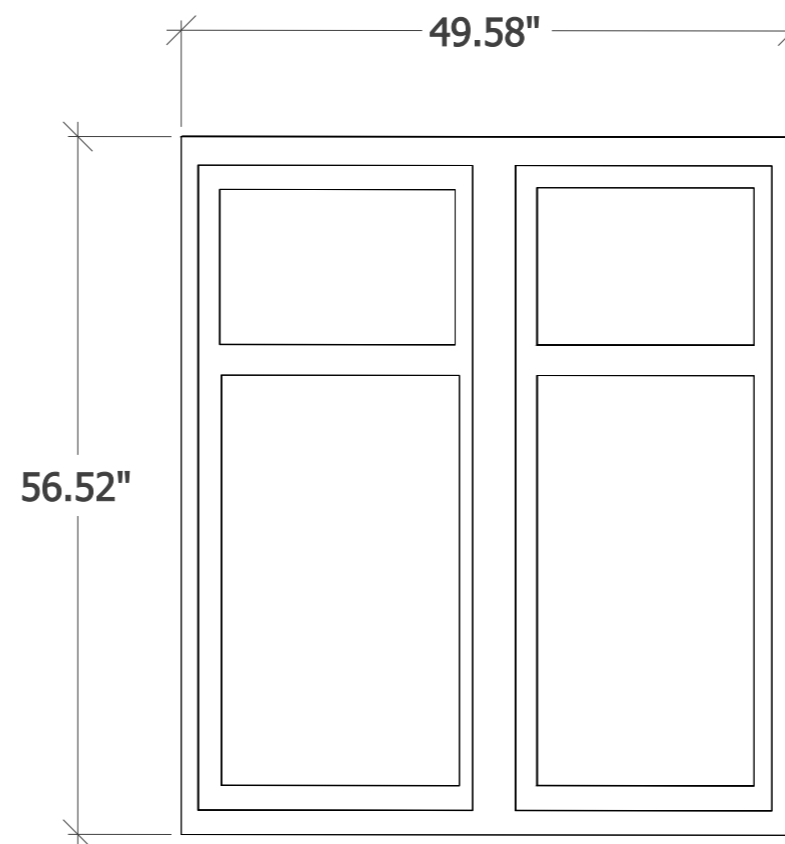

5

**DOOR PLAN**  
Not to Scale

**Three Panels Window**  
Frame material is  
Aluminum White Powder Coated

**Window (Fixed Transparent Glass)**  
Frame material is  
Aluminum White Powder Coated

**Three Panels Window with Fan Light (Council Provided)**

**13** **FLAG POST**  
All measures in Millimeter (MM)