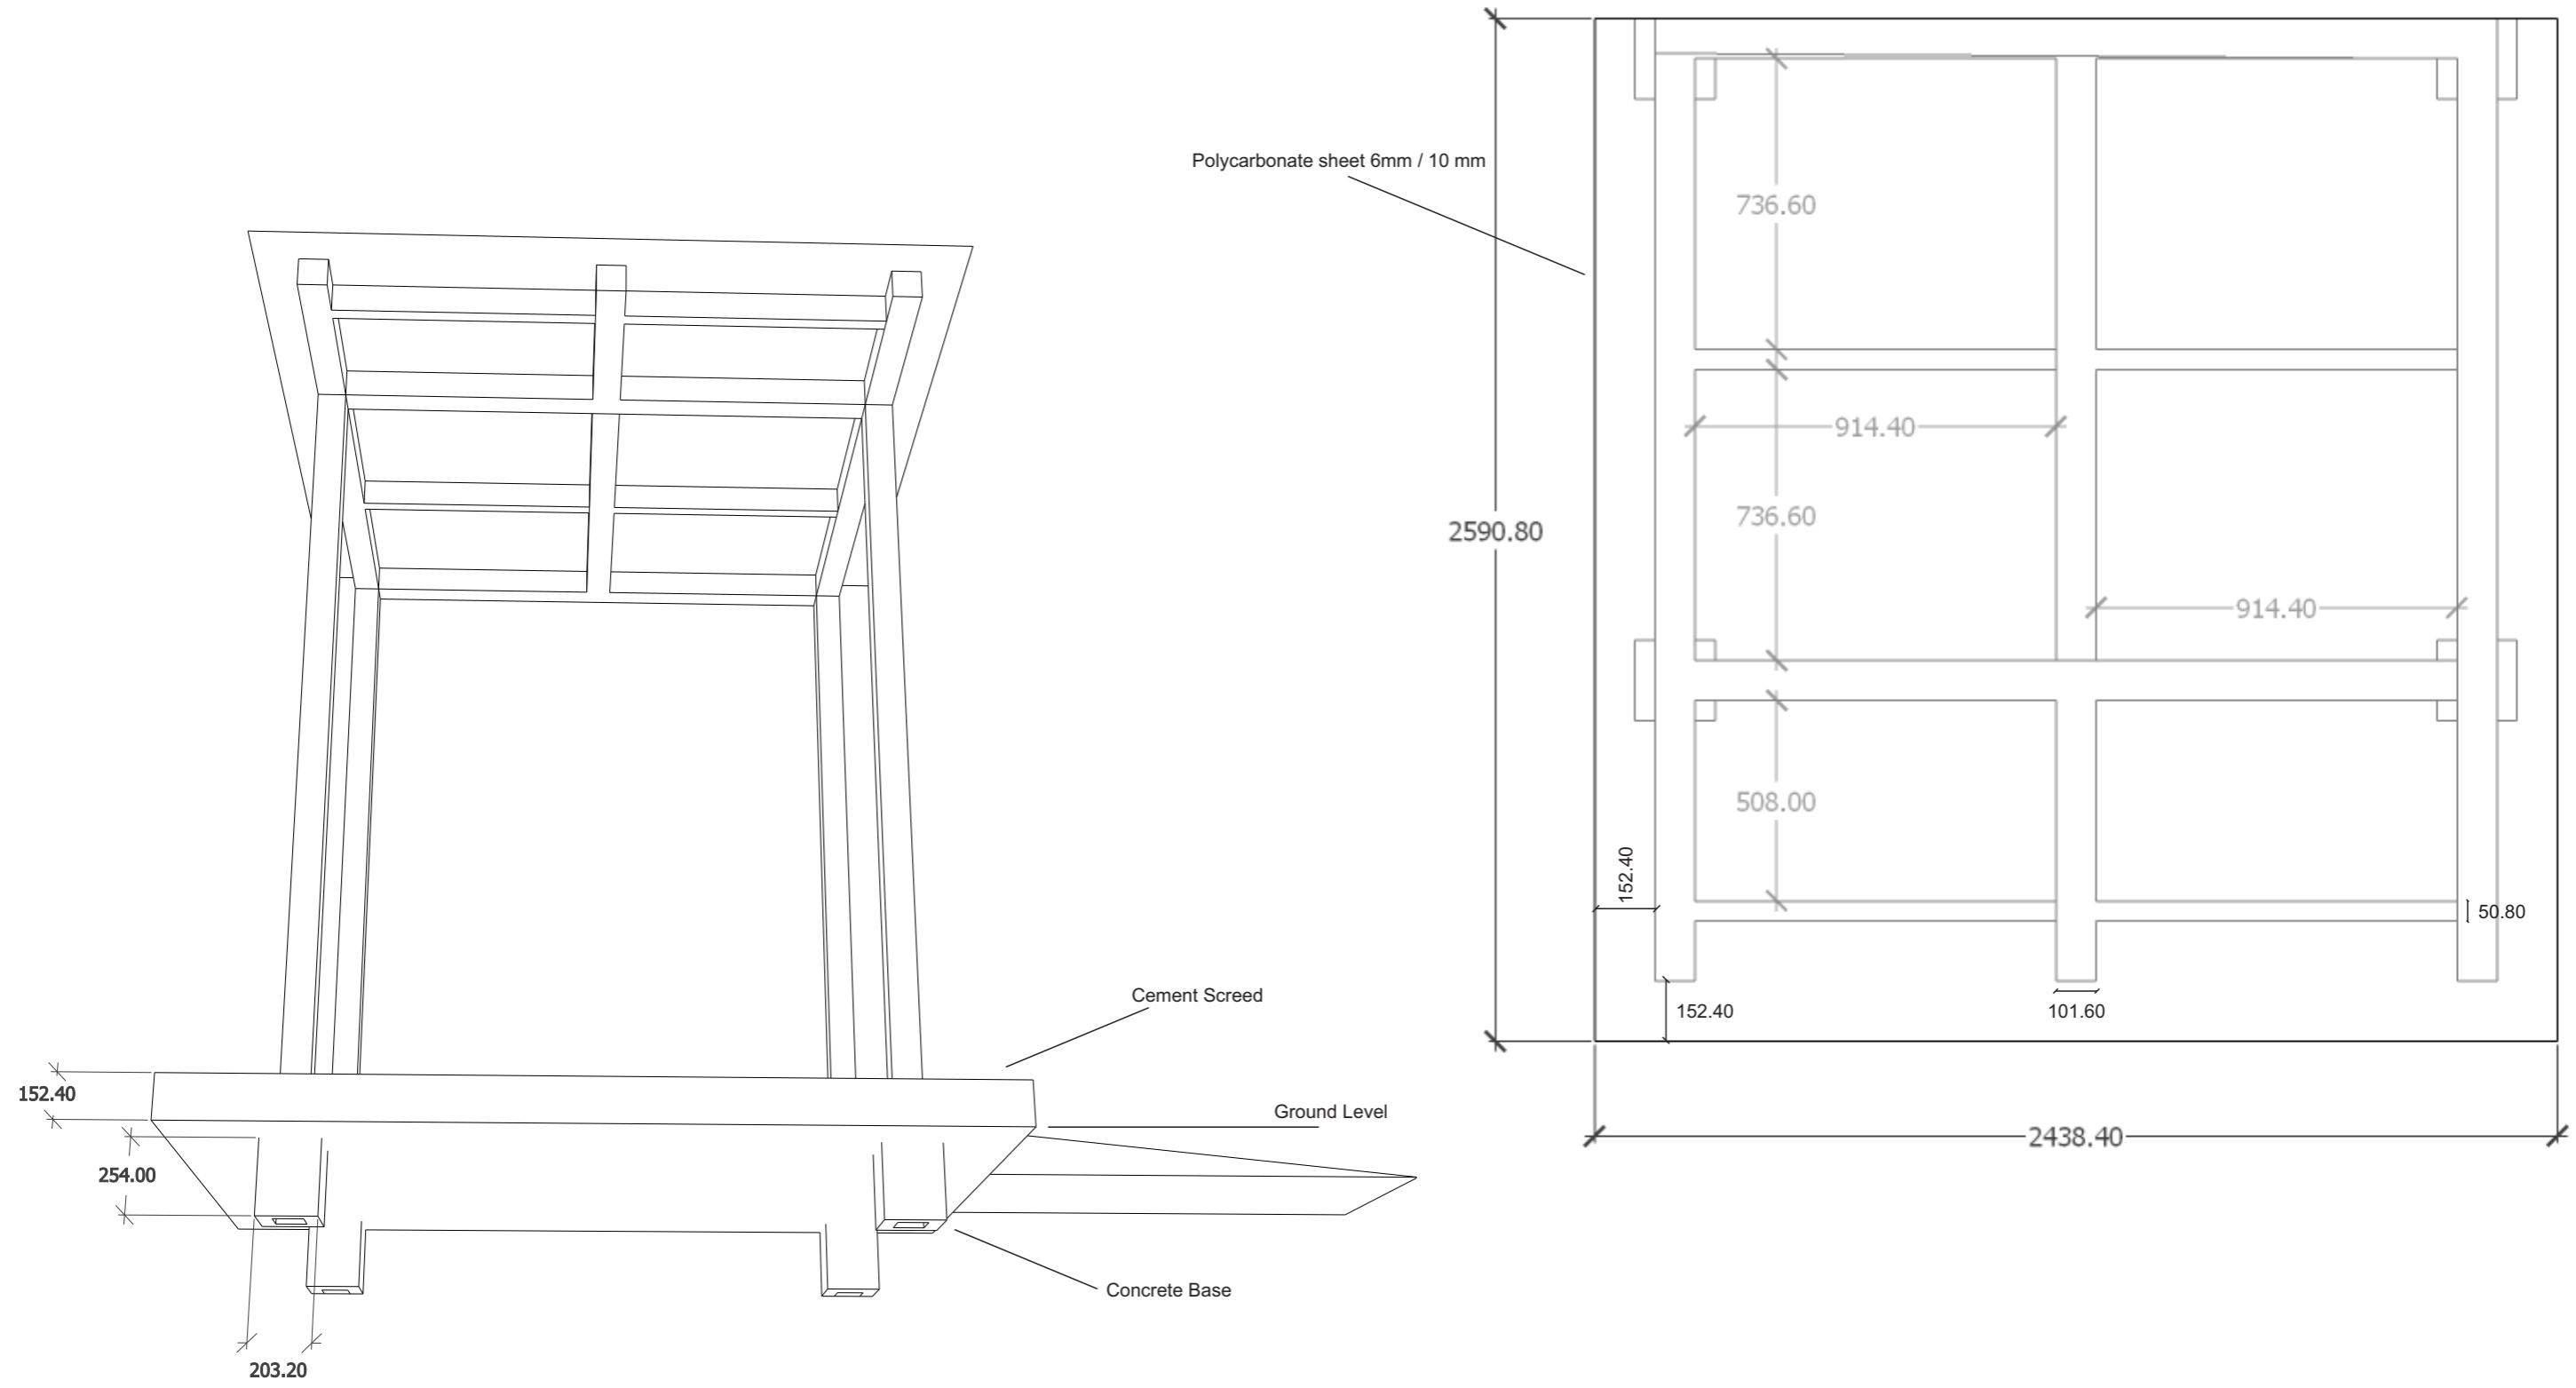

# New Extension Building

**9 BUILDING STRUCTURE**  
Not to Scale

**10** **PORTICO STRUCTURE**  
All measures in Millimeter (MM)

**11** **PORTICO STRUCTURE**  
All measures in Millimeter (MM)

**12** **GATE**  
 All measures in Millimeter (MM)

### Legend

- 4" dia. Sewer Pipe (Class 5 or Higher)
- 3" dia. Sewer Pipe (Class 5 or Higher)
- 1" dia. Well Water Pipe (Higher Pressure)
- 1" dia. Water Supply Pipe (Higher Pressure)
- - - 1/2" dia. Well Water Pipe (Higher Pressure)
- 1/2" dia. Stop Valve
- 1/2" dia. Water Tap
- 3" Floor Water Trap