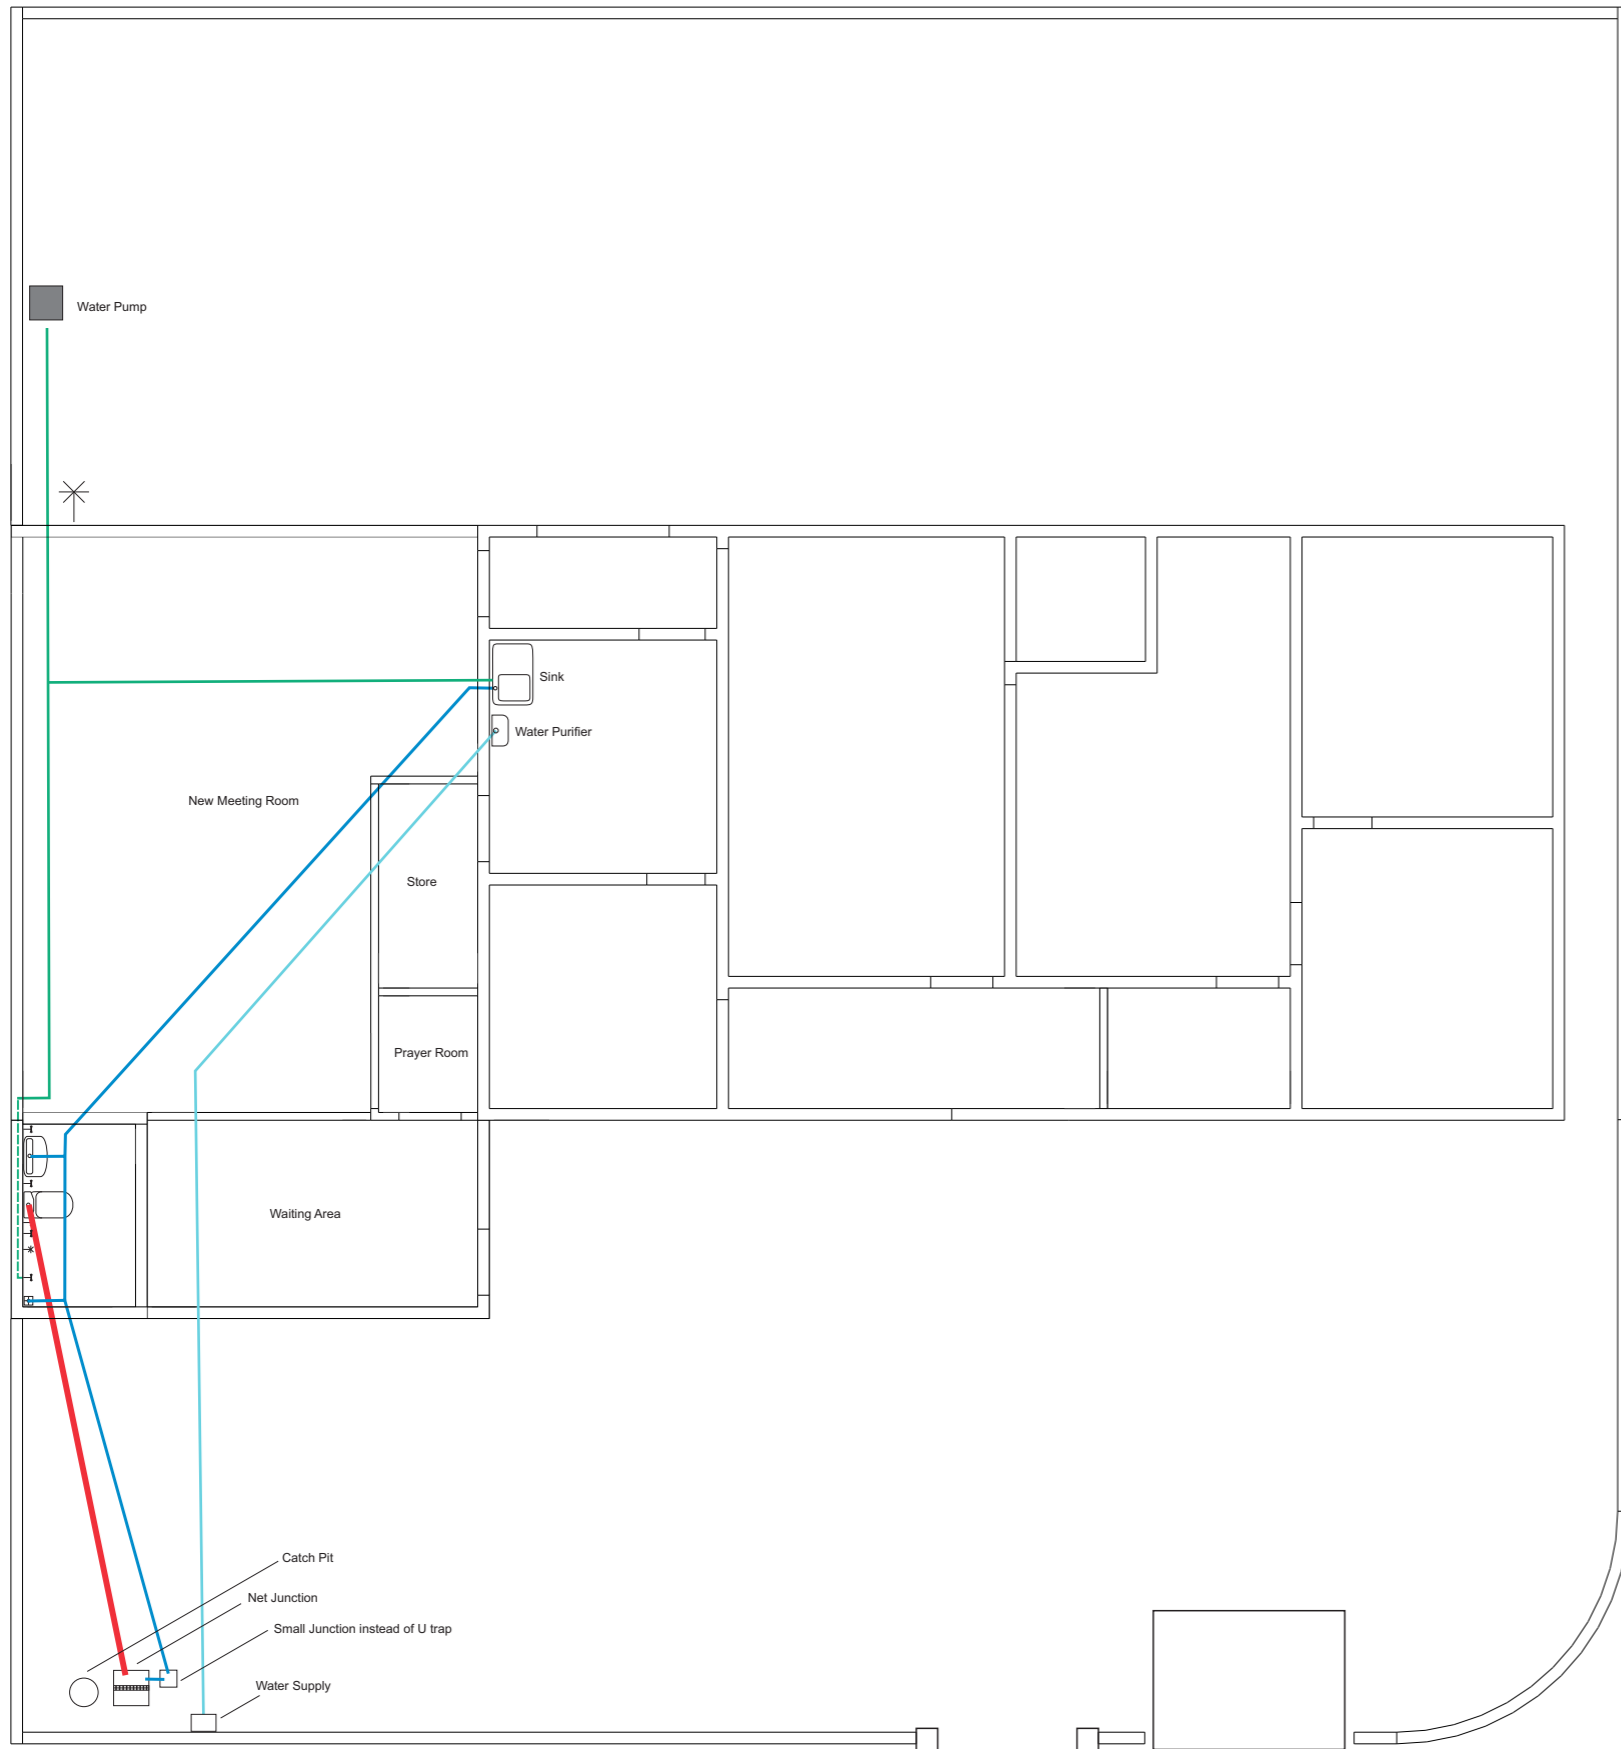

# New Extension Building

**9 BUILDING STRUCTURE**  
Not to Scale

**10** **PORTICO STRUCTURE**  
All measures in Millimeter (MM)

**11** **PORTICO STRUCTURE**  
All measures in Millimeter (MM)

**12** **GATE**  
 All measures in Millimeter (MM)

**13** **FLAG POST**  
All measures in Millimeter (MM)

### Legend

- 4" dia. Sewer Pipe (Class 5 or Higher)
- 3" dia. Sewer Pipe (Class 5 or Higher)
- 1" dia. Well Water Pipe (Higher Pressure)
- 1" dia. Water Supply Pipe (Higher Pressure)
- - - 1/2" dia. Well Water Pipe (Higher Pressure)
- 1/2" dia. Stop Valve
- 1/2" dia. Water Tap
- 3" Floor Water Trap

## PLUMBING LAYOUT

Not to Scale