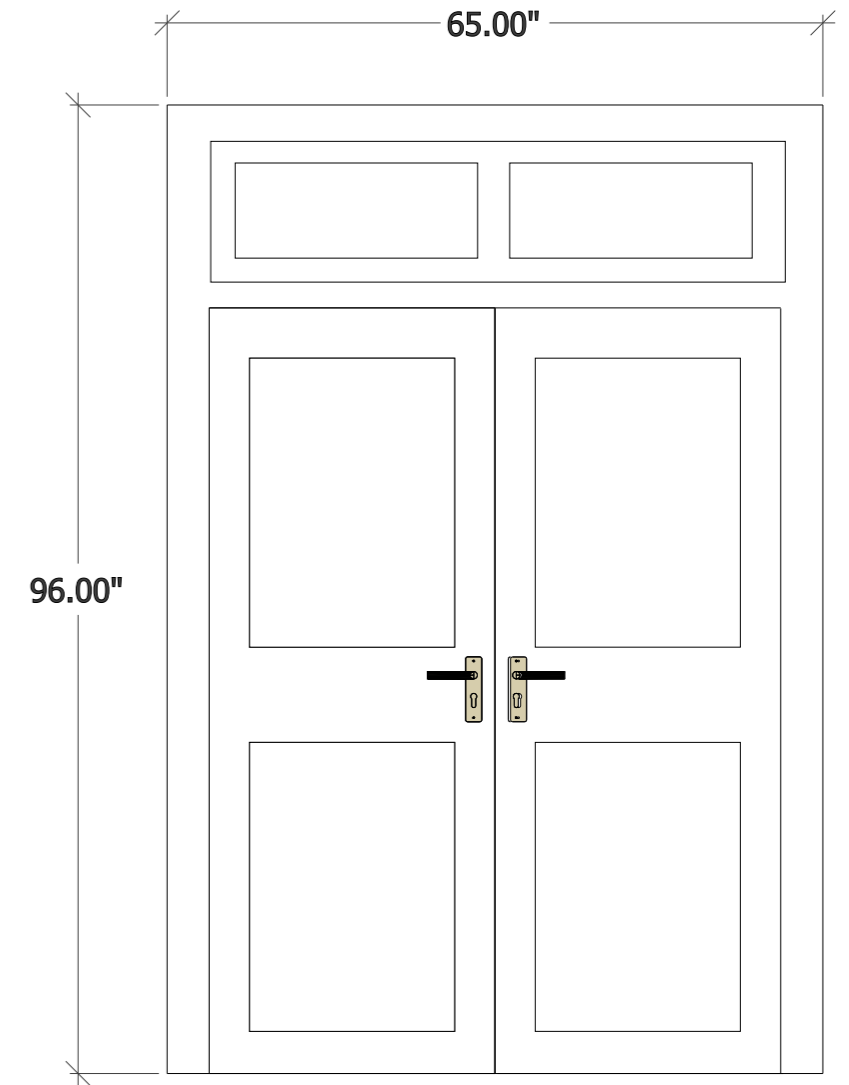

- Legend**
- 5" x 5" Column
  - Foundation
  - Partition

**1 FOUNDATION PLAN**  
Not to Scale

2

**FRONT ELAVATION**  
Not to Scale

3

**ISOMETRIC ELEVATION**

Not to Scale

-  Door
-  Sliding Door
-  Double Swing Door
-  Toilet Door
-  Window (Fixed Glass)
-  Three Panels Window
-  Fan Light
-  Two Panels Window
-  Three Panels Window Without Fan Light

4

**FLOOR PLAN**  
Not to Scale

Prayer Room & Store

Frame material is Aluminum White Powder Coated

Panel material is Cladding White

Door

Frame material is Aluminum White Powder Coated

Panel material is Cladding White and Transparent Glass

Sliding Door

Frame material is Aluminum White Powder Coated

Panel material is Black Glass

Double Swing Door

Door with Fan Light (Council Provided)

Frame material is Aluminum White Powder Coated

Panel material is Black Glass

5

**DOOR PLAN**  
Not to Scale

**Three Panels Window**  
Frame material is  
Aluminum White Powder Coated

**Window (Fixed Transparent Glass)**  
Frame material is  
Aluminum White Powder Coated

**Three Panels Window with Fan Light (Council Provided)**