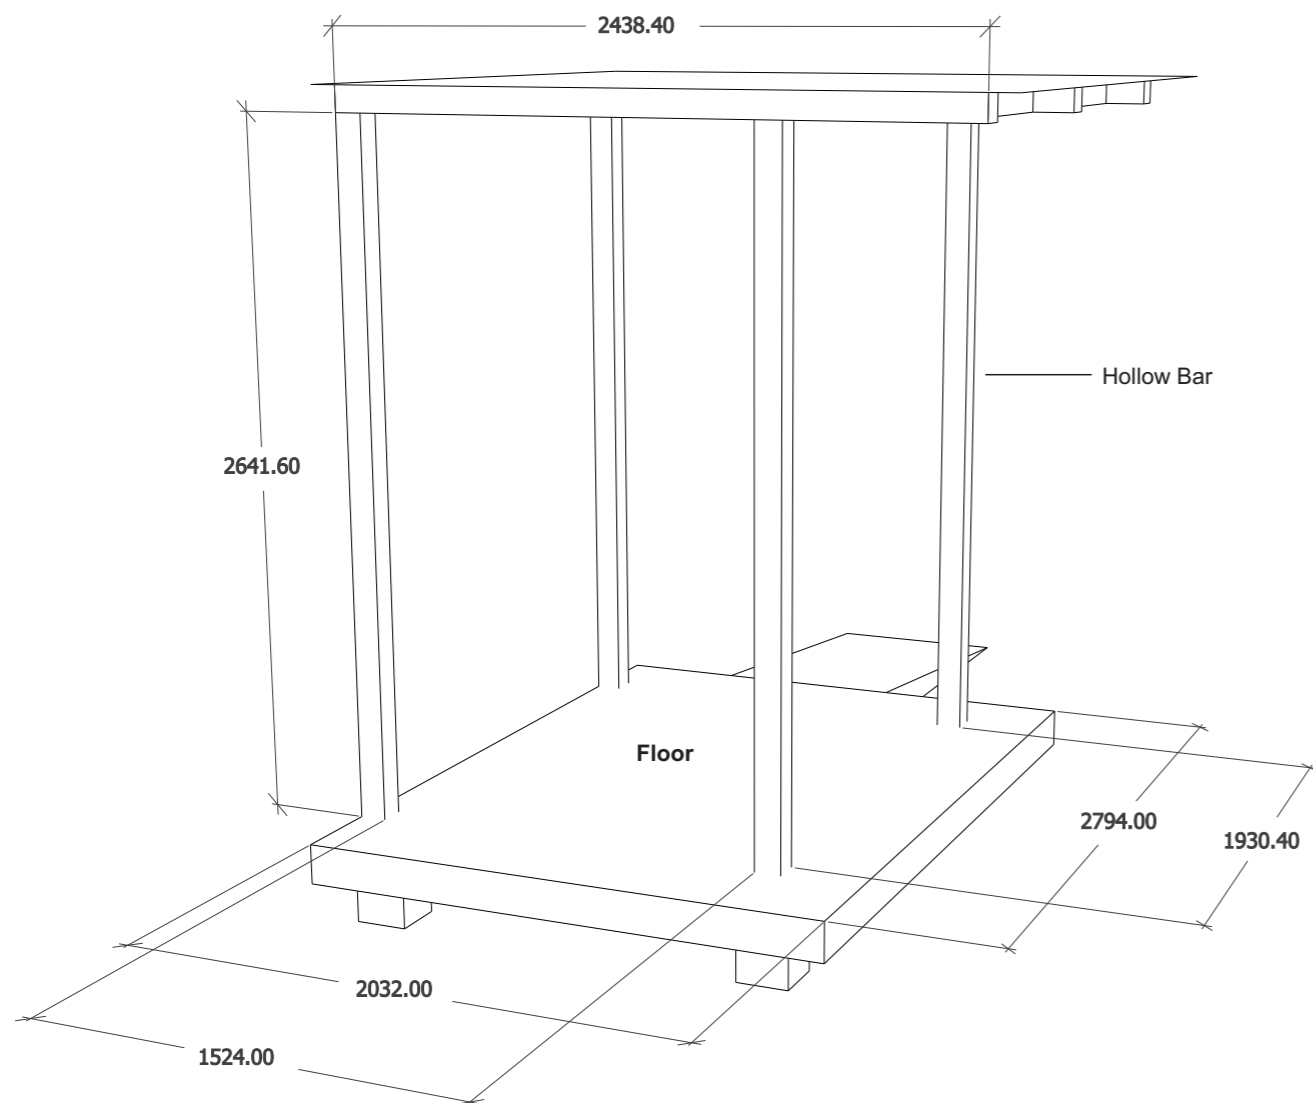

5

**DOOR PLAN**  
Not to Scale

**Three Panels Window**  
Frame material is  
Aluminum White Powder Coated

**Window (Fixed Transparent Glass)**  
Frame material is  
Aluminum White Powder Coated

**Three Panels Window with Fan Light (Council Provided)**

**Two Panels Window with Fan Light (Council Provided)**

6

**DOOR PLAN**  
Not to Scale

**7 ROOF STRUCTURE**  
Not to Scale

8

**ROOFING**

Not to Scale

# New Extension Building

**9 BUILDING STRUCTURE**  
Not to Scale

**10** **PORTICO STRUCTURE**  
All measures in Millimeter (MM)

**11** **PORTICO STRUCTURE**  
All measures in Millimeter (MM)

**12** **GATE**  
 All measures in Millimeter (MM)