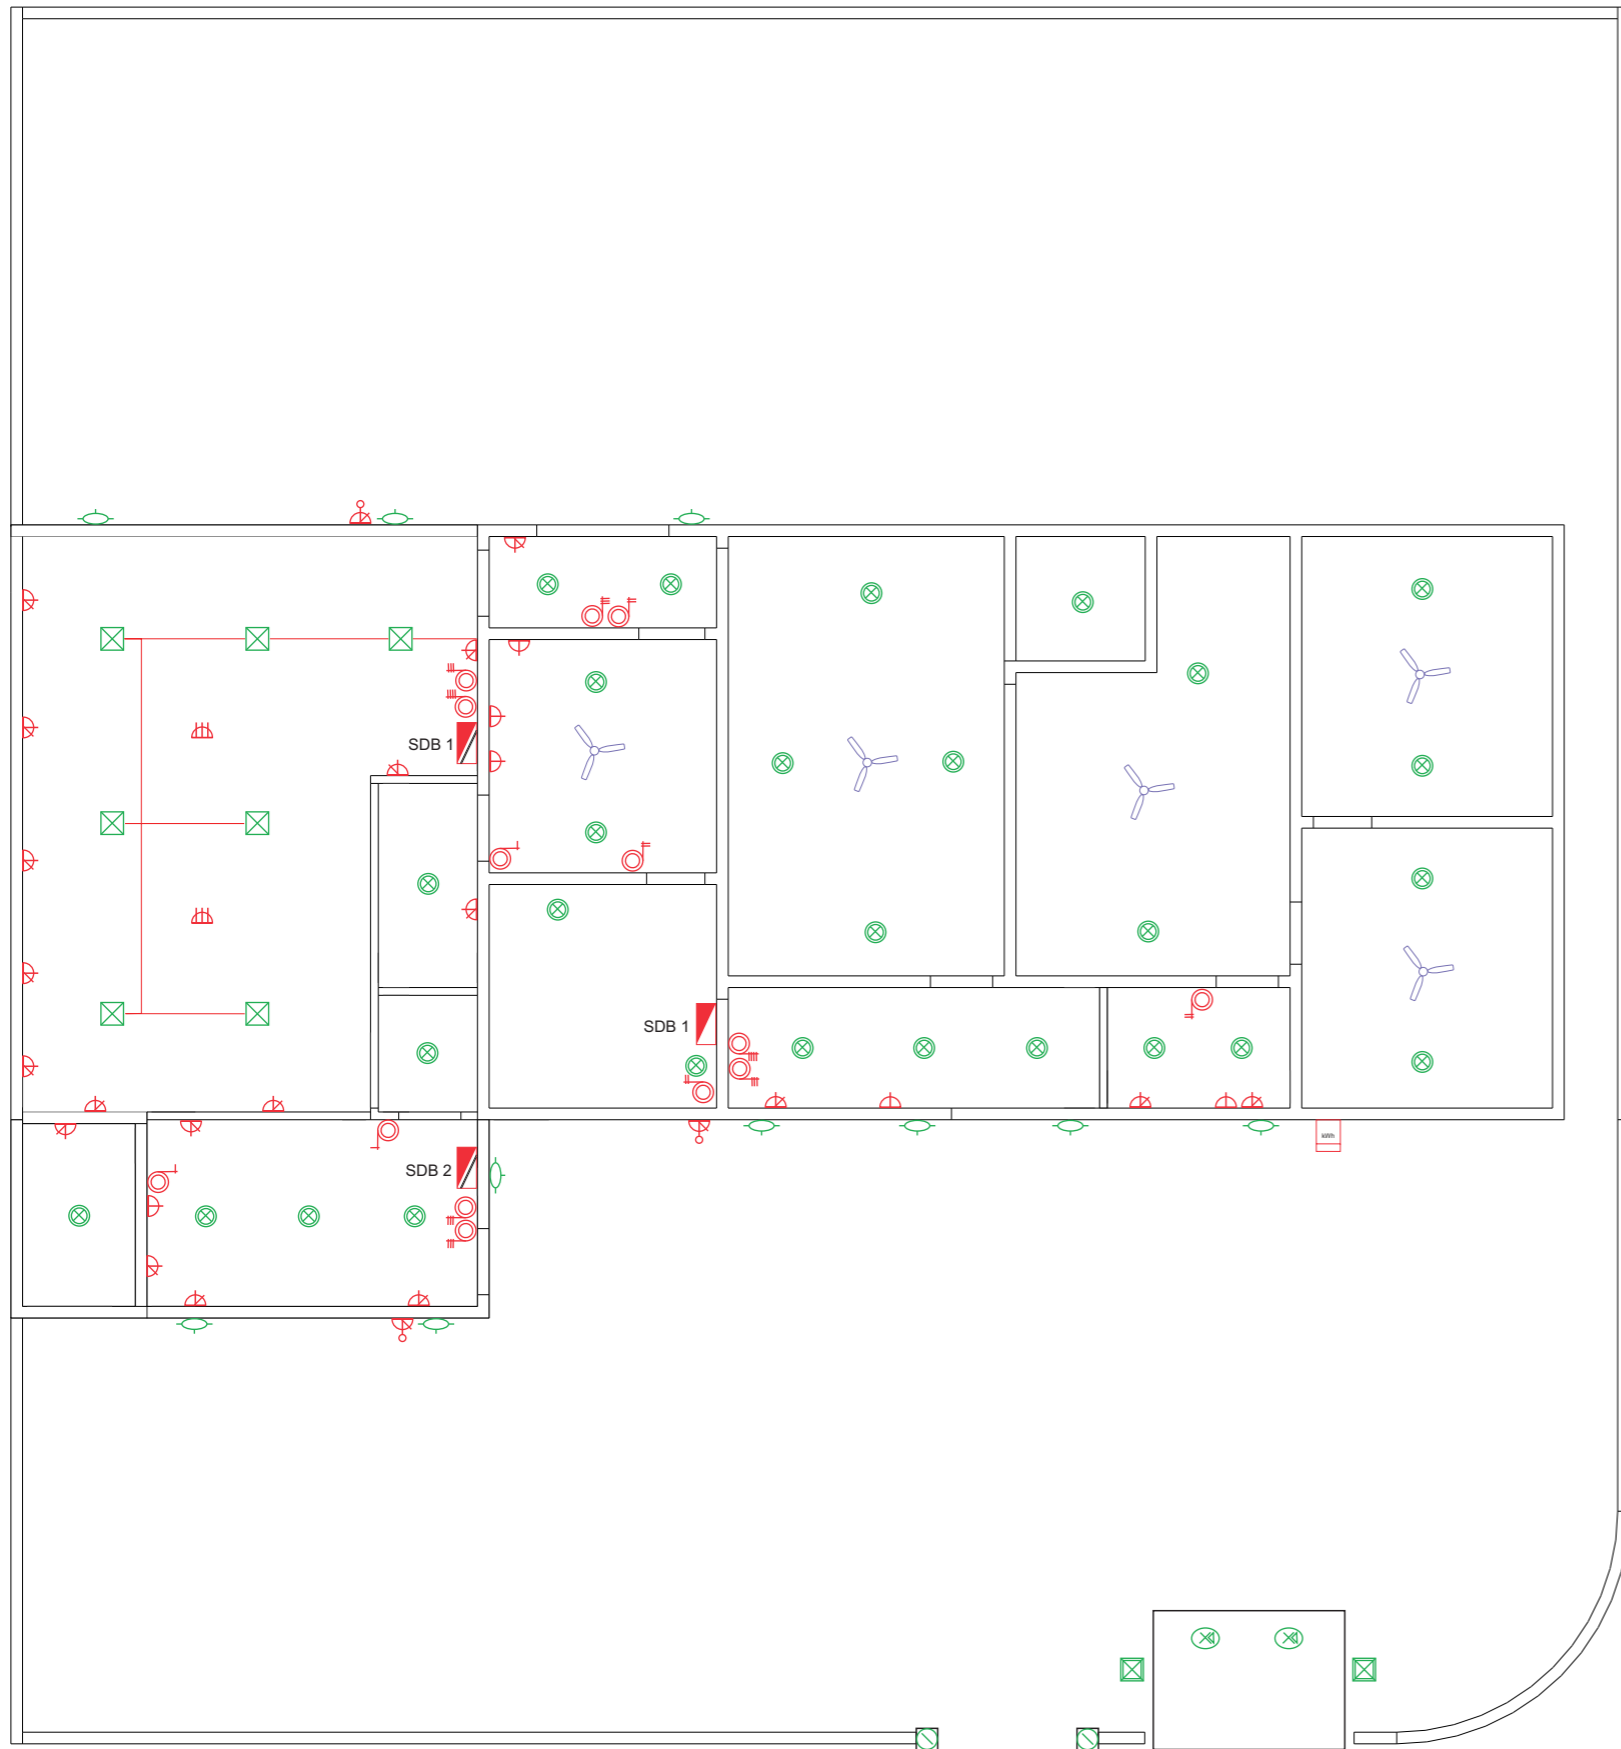

### Legend

- 4" dia. Sewer Pipe (Class 5 or Higher)
- 3" dia. Sewer Pipe (Class 5 or Higher)
- 1" dia. Well Water Pipe (Higher Pressure)
- 1" dia. Water Supply Pipe (Higher Pressure)
- - - 1/2" dia. Well Water Pipe (Higher Pressure)
- 1/2" dia. Stop Valve
- 1/2" dia. Water Tap
- 3" Floor Water Trap

## PLUMBING LAYOUT

Not to Scale