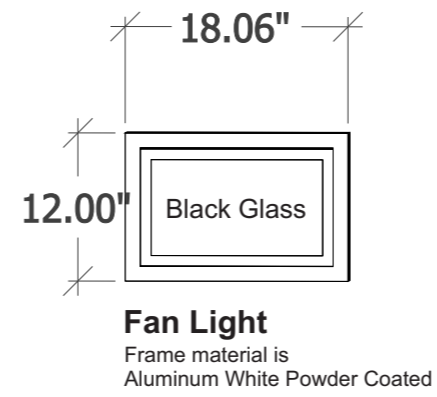

Window (Fixed Transparent Glass)
Frame material is
Aluminum White Powder Coated