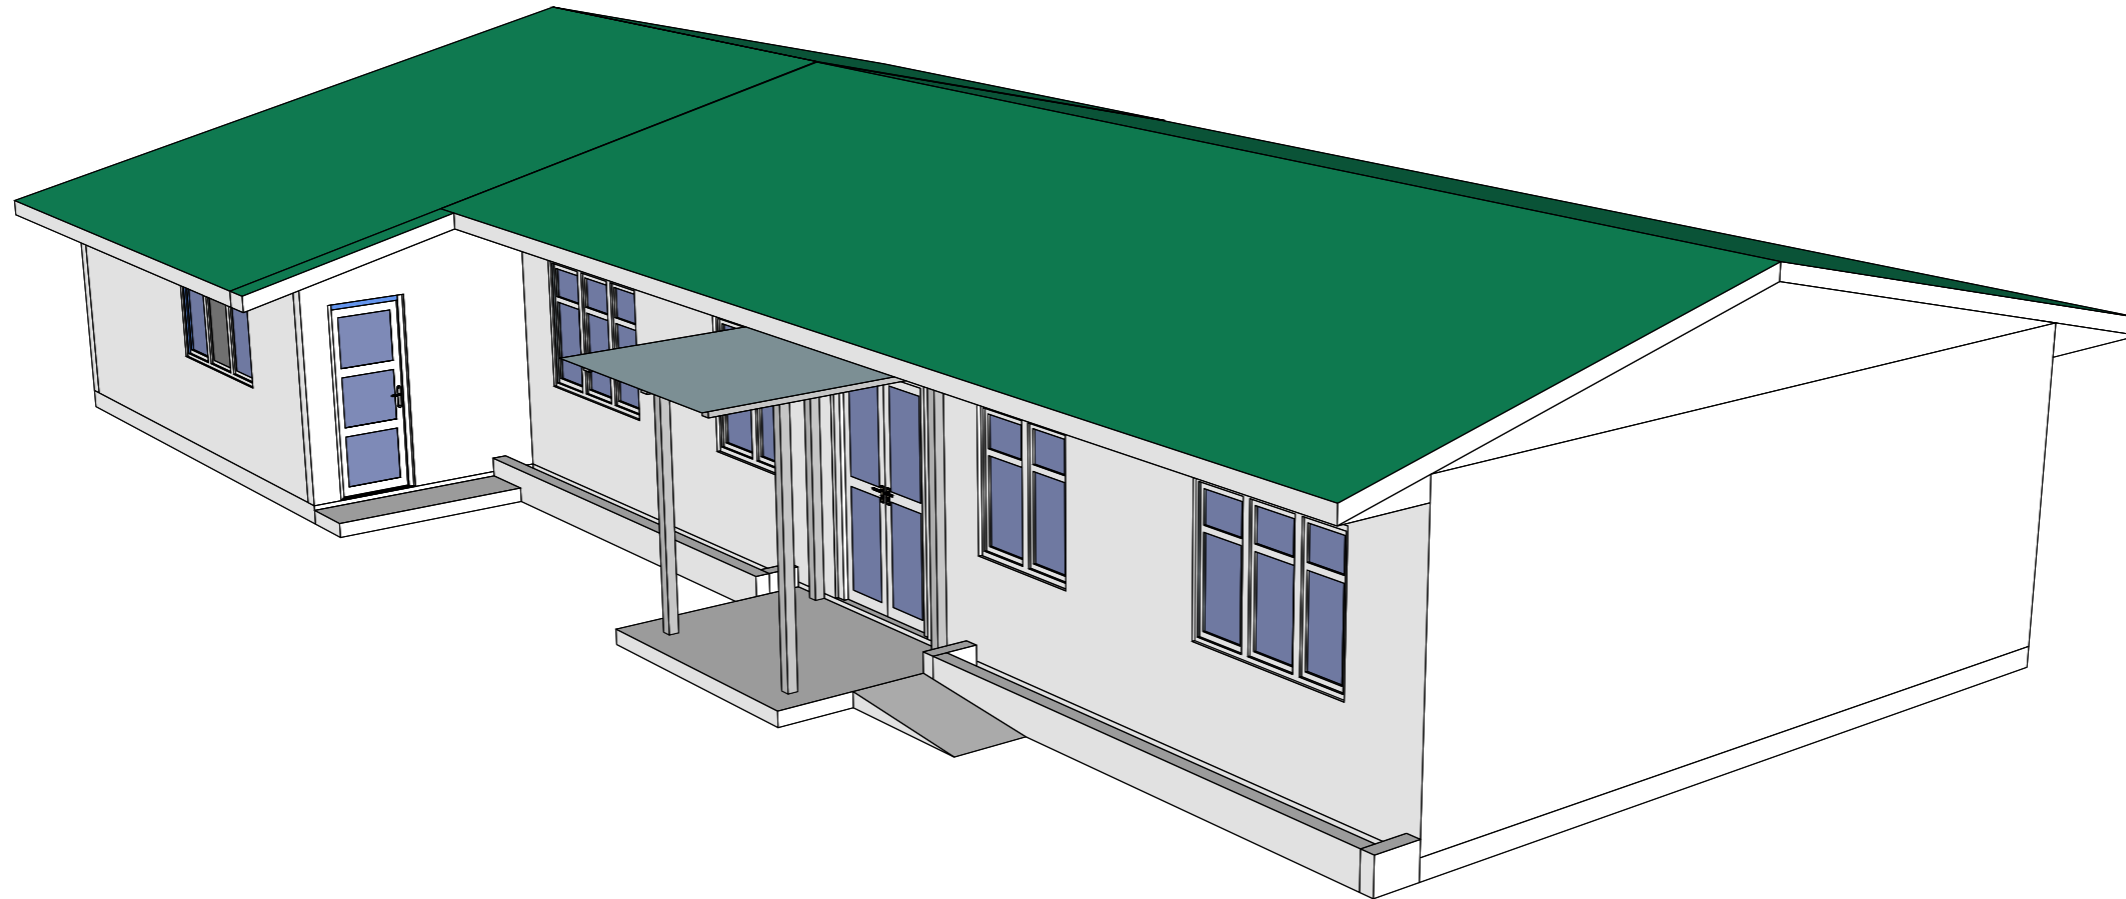

Secretariat of the Uligan Council

HA. Uligan, Rep. of Maldives

Council Idhaaraage Extension Masakkaiy

Project Number: PC-245/2024/W-01