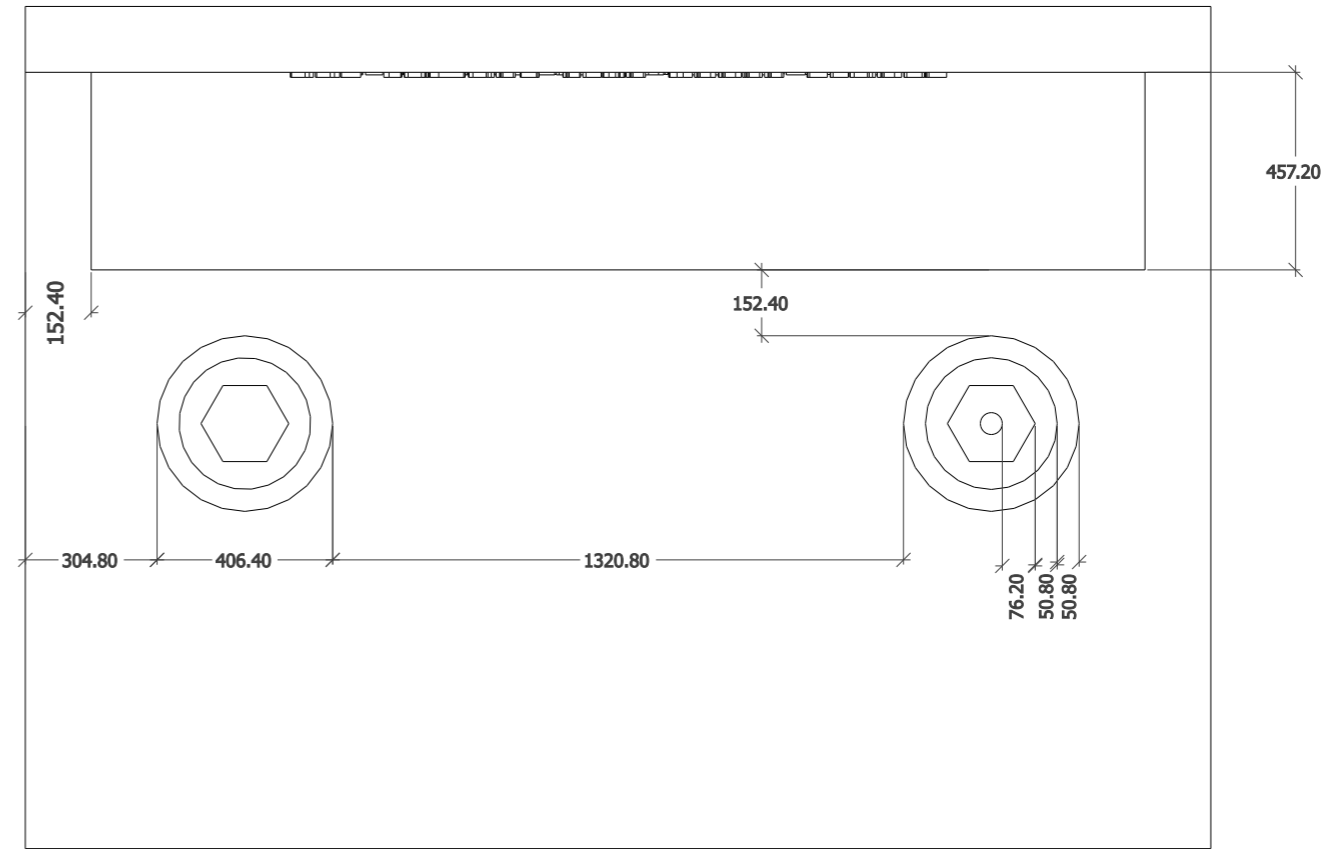

# New Extension Building

**9 BUILDING STRUCTURE**  
Not to Scale

**10** **PORTICO STRUCTURE**  
All measures in Millimeter (MM)

**11** **PORTICO STRUCTURE**  
All measures in Millimeter (MM)

**12** **GATE**  
 All measures in Millimeter (MM)

**13** **FLAG POST**  
All measures in Millimeter (MM)

### Legend

- 4" dia. Sewer Pipe (Class 5 or Higher)
- 3" dia. Sewer Pipe (Class 5 or Higher)
- 1" dia. Well Water Pipe (Higher Pressure)
- 1" dia. Water Supply Pipe (Higher Pressure)
- - - 1/2" dia. Well Water Pipe (Higher Pressure)
- 1/2" dia. Stop Valve
- 1/2" dia. Water Tap
- 3" Floor Water Trap