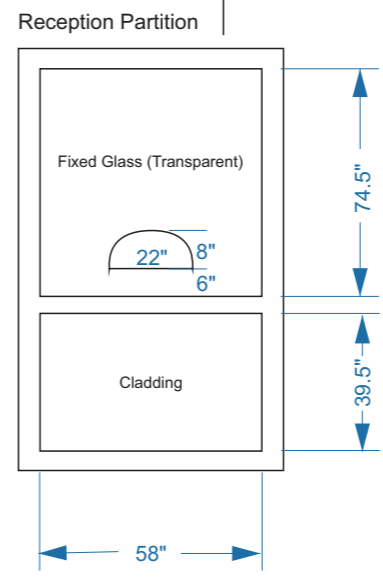

- Legend**
- 5" x 5" Column
  - Foundation
  - Partition

**1 FOUNDATION PLAN**  
Not to Scale

2

**FRONT ELAVATION**  
Not to Scale

3

**ISOMETRIC ELEVATION**

Not to Scale

-  Door
-  Sliding Door
-  Double Swing Door
-  Toilet Door
-  Window (Fixed Glass)
-  Three Panels Window
-  Fan Light
-  Two Panels Window
-  Three Panels Window Without Fan Light