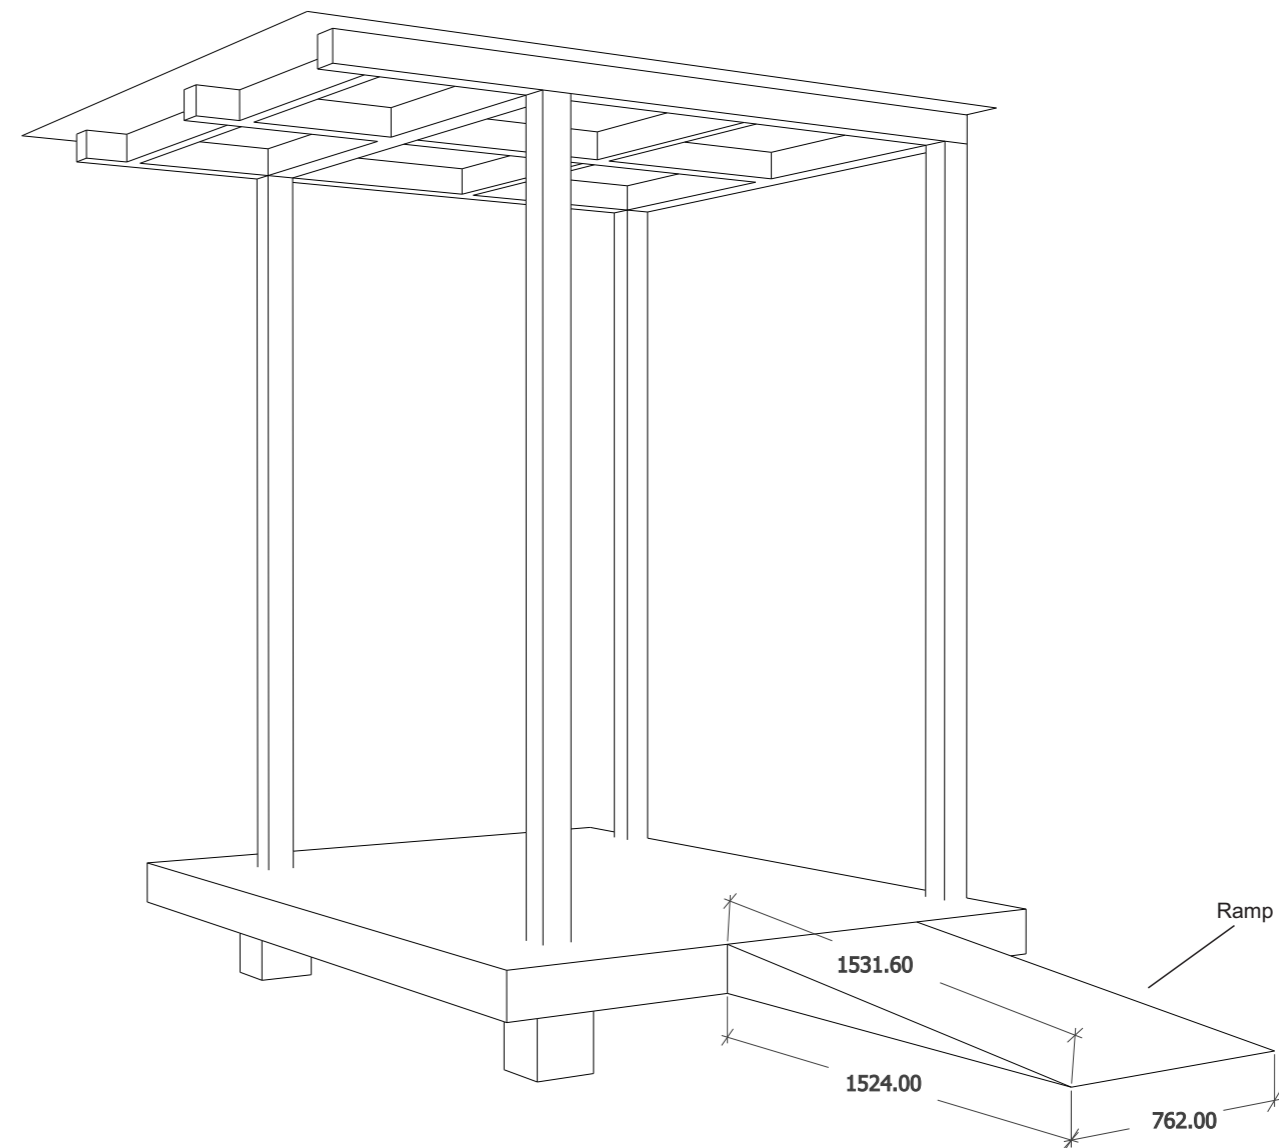

10 **PORTICO STRUCTURE**
All measures in Millimeter (MM)