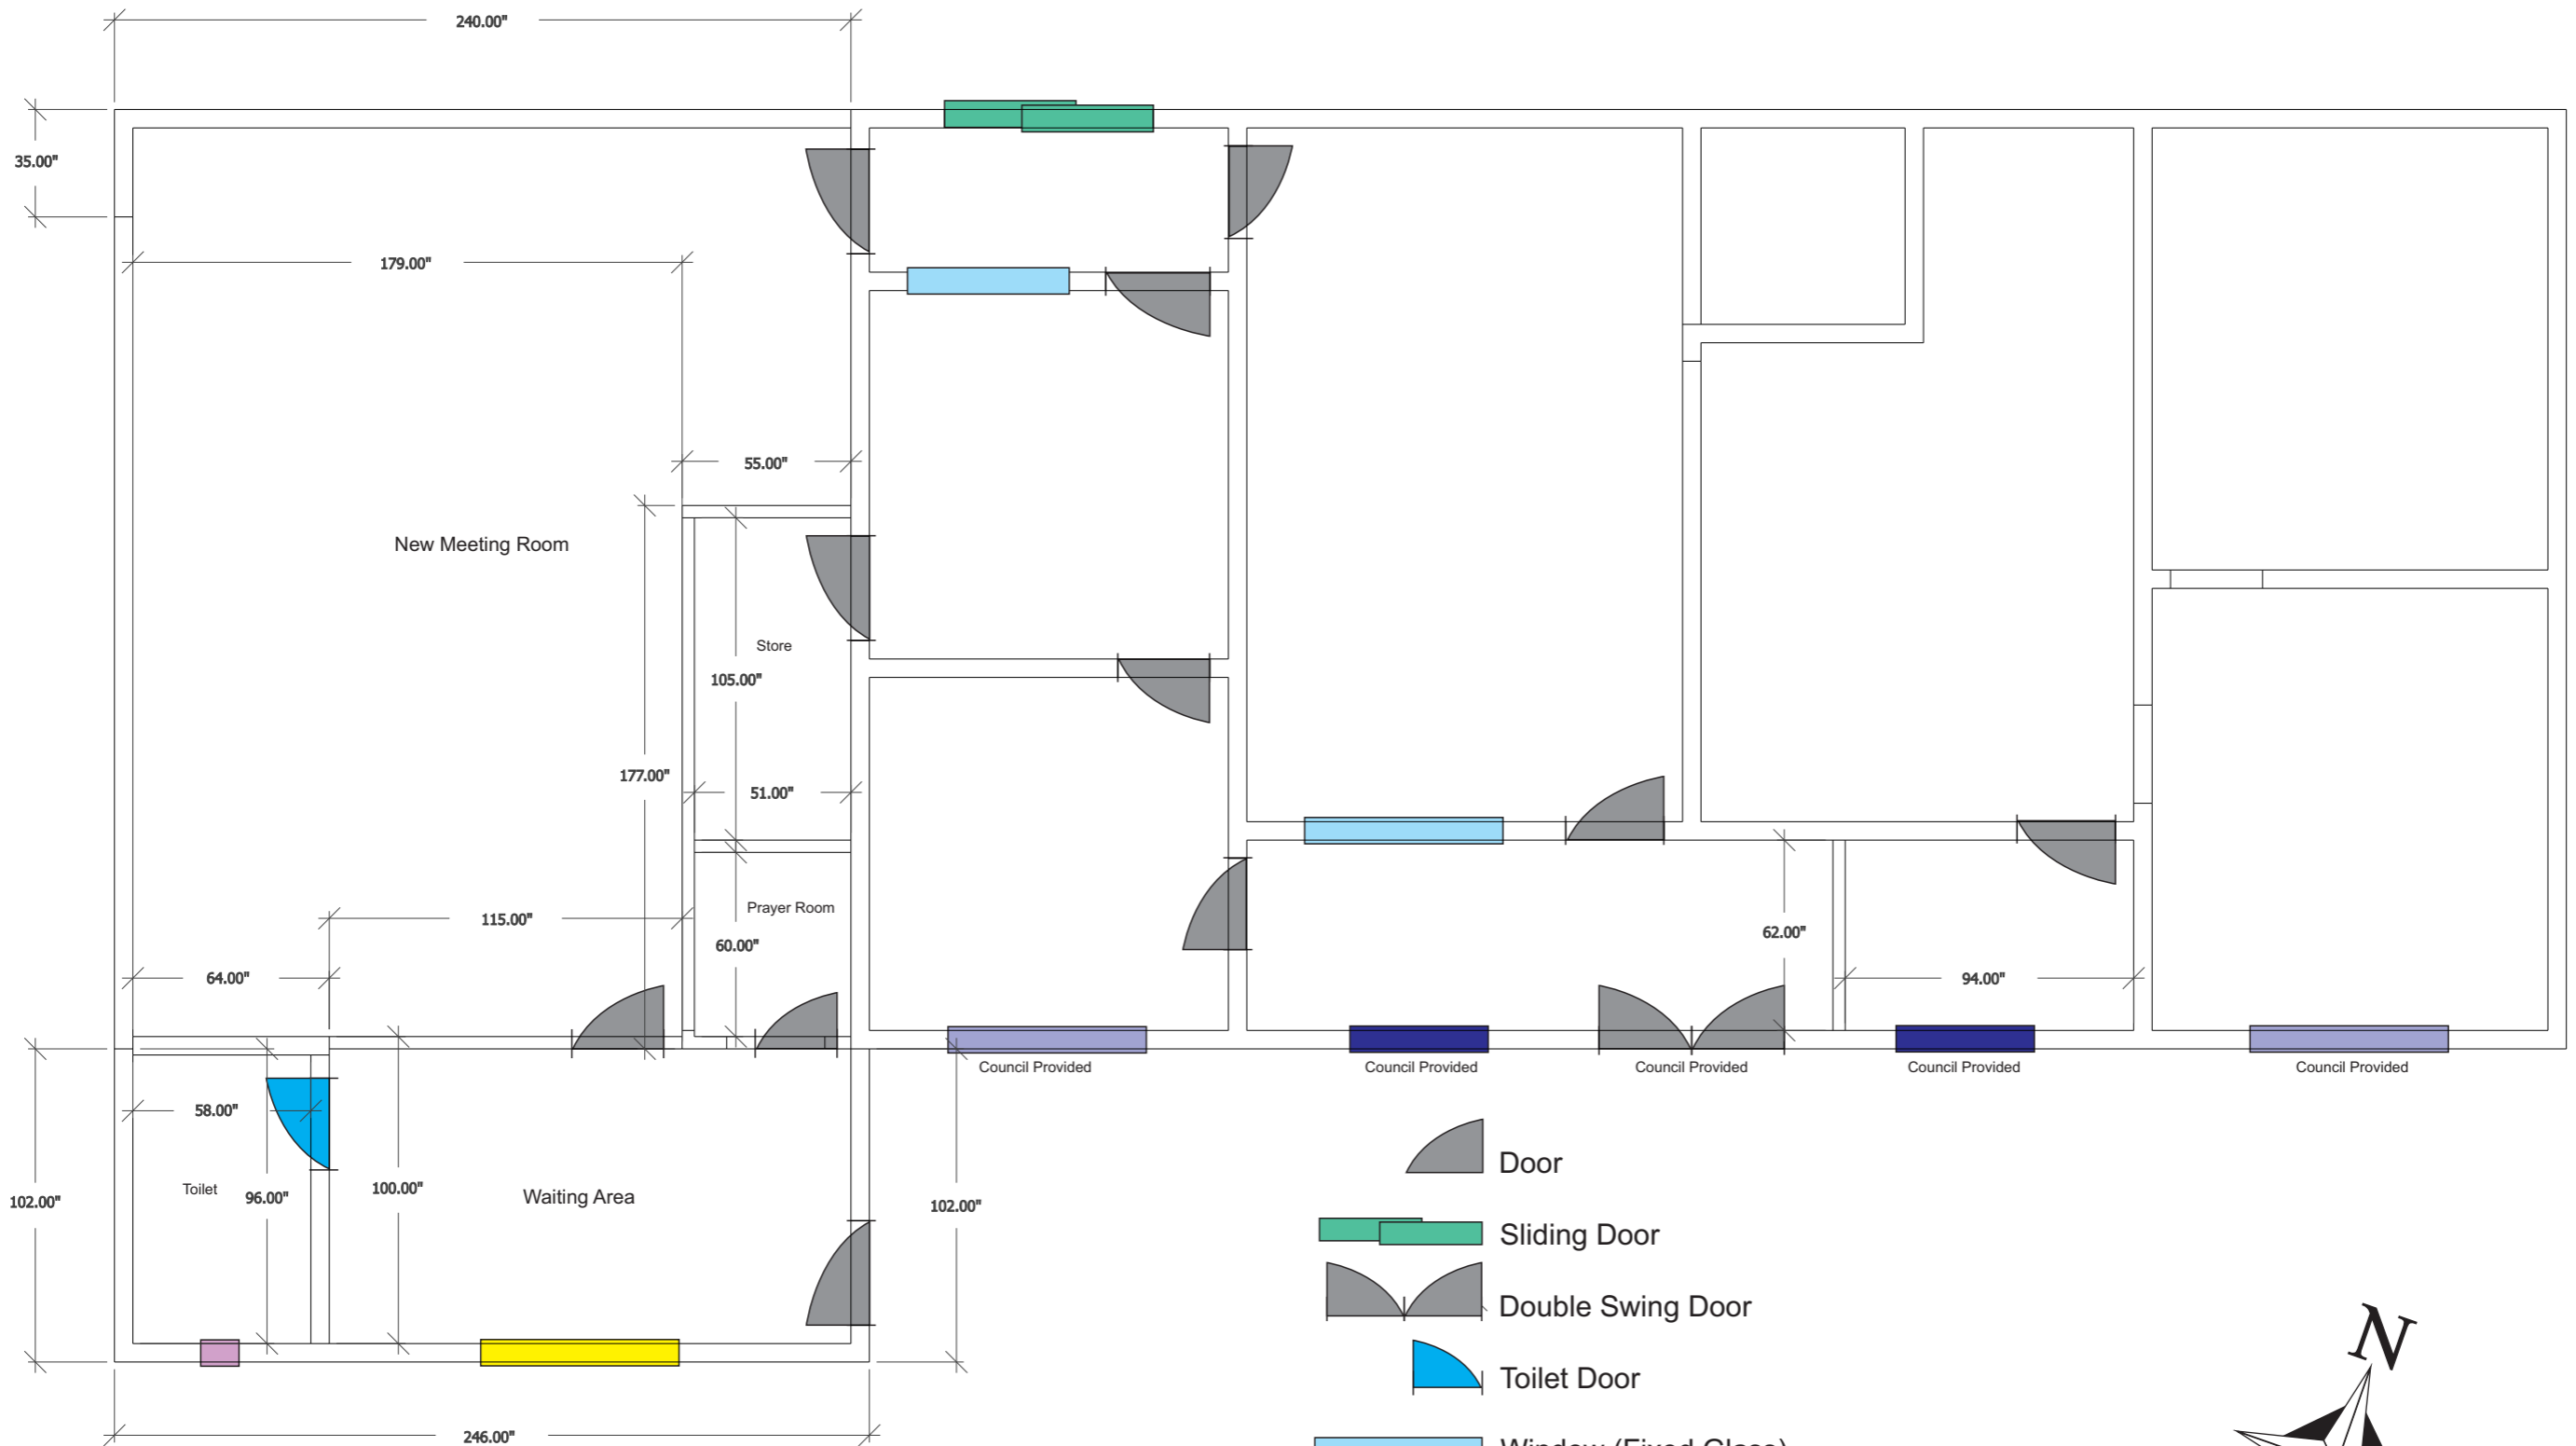

- Legend**
- 5" x 5" Column
  - Foundation
  - Partition

**1 FOUNDATION PLAN**  
Not to Scale

2

**FRONT ELAVATION**  
Not to Scale

3

**ISOMETRIC ELEVATION**

Not to Scale

-  Door
-  Sliding Door
-  Double Swing Door
-  Toilet Door
-  Window (Fixed Glass)
-  Three Panels Window
-  Fan Light
-  Two Panels Window
-  Three Panels Window Without Fan Light

4

**FLOOR PLAN**  
Not to Scale

Prayer Room & Store

Frame material is Aluminum White Powder Coated

Panel material is Cladding White

Door

Frame material is Aluminum White Powder Coated

Panel material is Cladding White and Transparent Glass

5

**DOOR PLAN**  
Not to Scale

**Three Panels Window**  
Frame material is  
Aluminum White Powder Coated

**Window (Fixed Transparent Glass)**  
Frame material is  
Aluminum White Powder Coated

**Three Panels Window with Fan Light (Council Provided)**

**FOUNDATION BEAM / LINTEL BEAM**

**COLUMN 5" x 5"**

18

**DECORATION DETAILS**  
Not to Scale

19

**ROOF TRUSS STRUCTURAL**  
Not to Scale