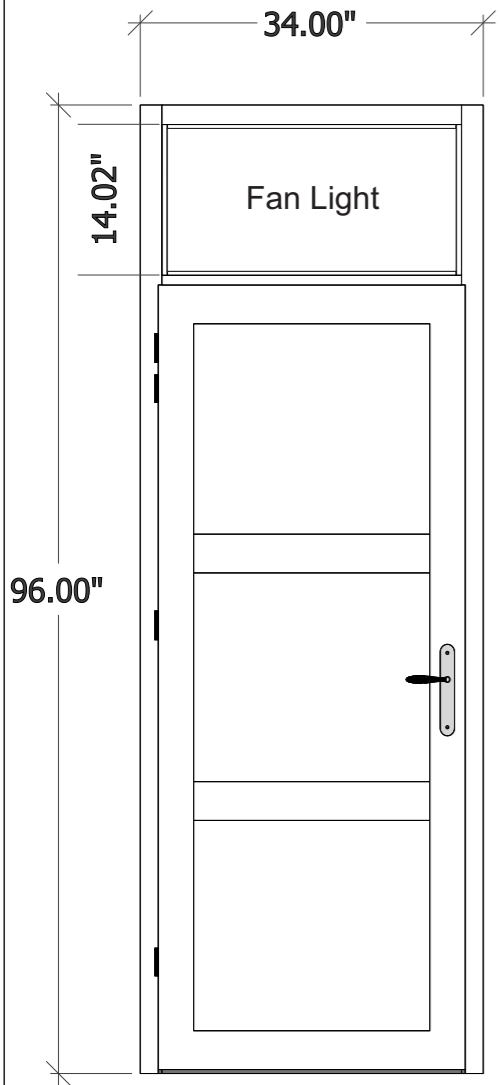

- Legend**
- 5" x 5" Column
  - Foundation
  - Partition

**1 FOUNDATION PLAN**  
Not to Scale

2

**FRONT ELAVATION**  
Not to Scale

3

**ISOMETRIC ELEVATION**

Not to Scale

-  Door
-  Sliding Door
-  Double Swing Door
-  Toilet Door
-  Window (Fixed Glass)
-  Three Panels Window
-  Fan Light
-  Two Panels Window
-  Three Panels Window Without Fan Light

4

**FLOOR PLAN**  
Not to Scale

Prayer Room & Store

Frame material is Aluminum White Powder Coated

Panel material is Cladding White

Door

Frame material is Aluminum White Powder Coated

Panel material is Cladding White and Transparent Glass