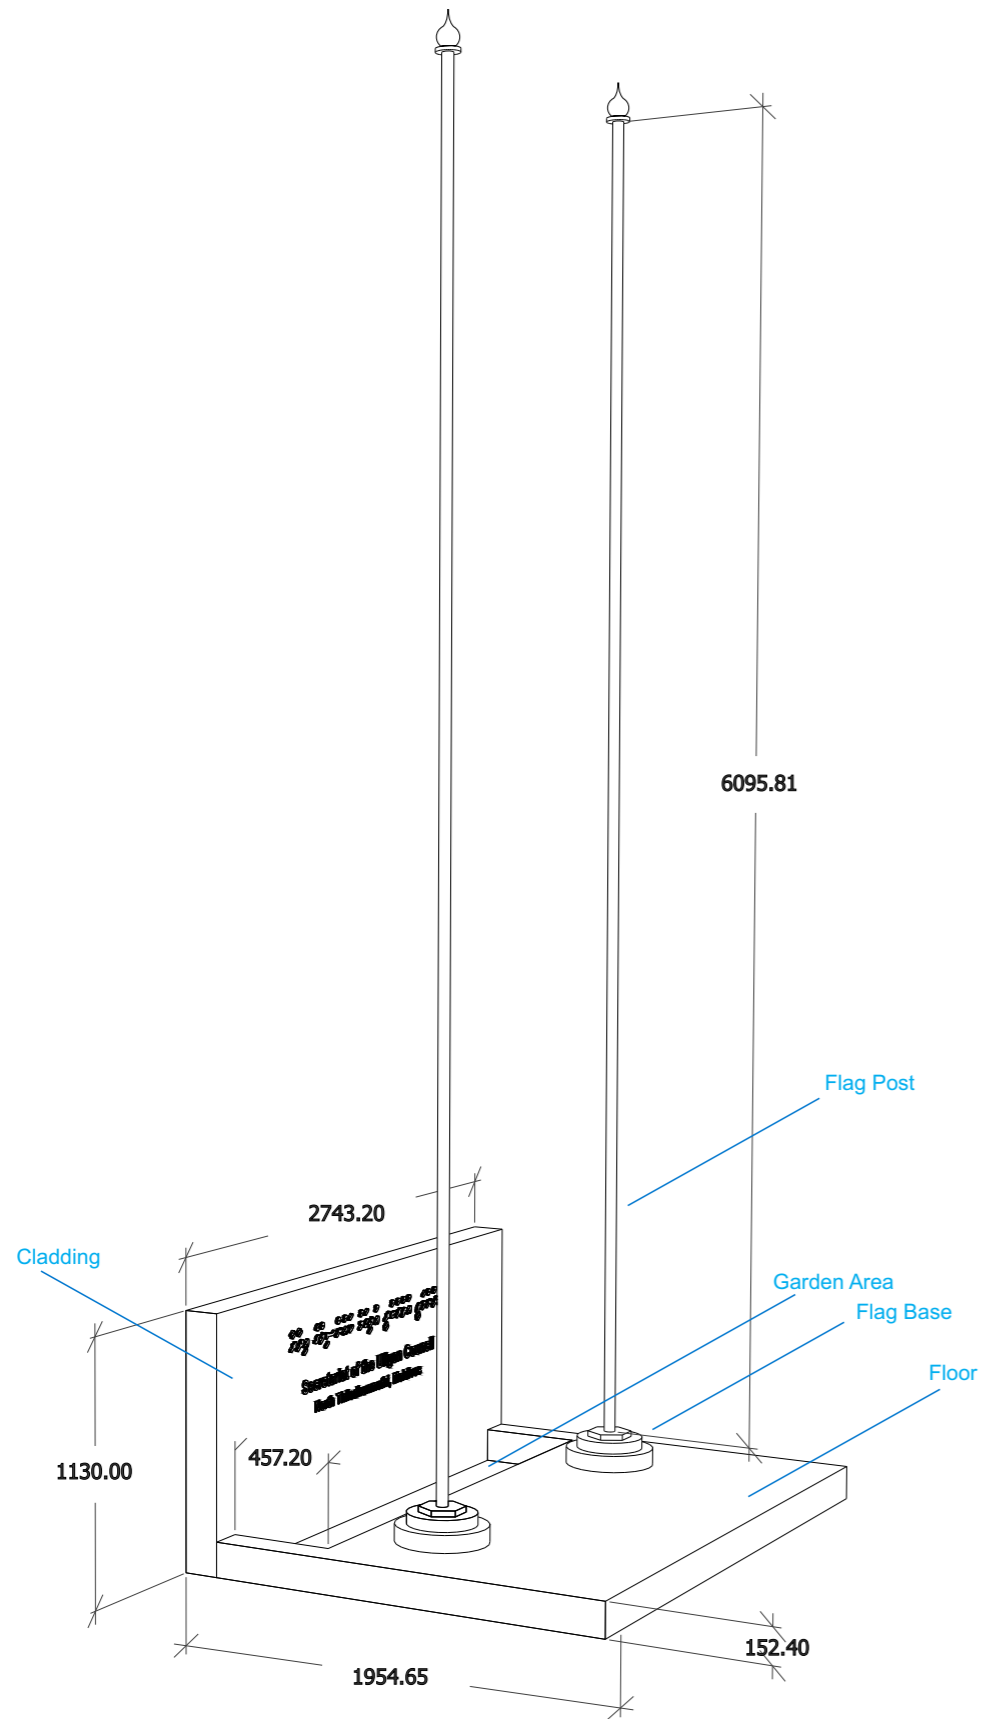

5

**DOOR PLAN**  
Not to Scale

**Three Panels Window**  
Frame material is  
Aluminum White Powder Coated

**Window (Fixed Transparent Glass)**  
Frame material is  
Aluminum White Powder Coated

**Three Panels Window with Fan Light (Council Provided)**

# New Extension Building

**9 BUILDING STRUCTURE**  
Not to Scale

**10** **PORTICO STRUCTURE**  
All measures in Millimeter (MM)

**11** **PORTICO STRUCTURE**  
All measures in Millimeter (MM)

**12** **GATE**  
 All measures in Millimeter (MM)

**13** **FLAG POST**  
All measures in Millimeter (MM)

### Legend

- 4" dia. Sewer Pipe (Class 5 or Higher)
- 3" dia. Sewer Pipe (Class 5 or Higher)
- 1" dia. Well Water Pipe (Higher Pressure)
- 1" dia. Water Supply Pipe (Higher Pressure)
- - - 1/2" dia. Well Water Pipe (Higher Pressure)
- 1/2" dia. Stop Valve
- 1/2" dia. Water Tap
- 3" Floor Water Trap