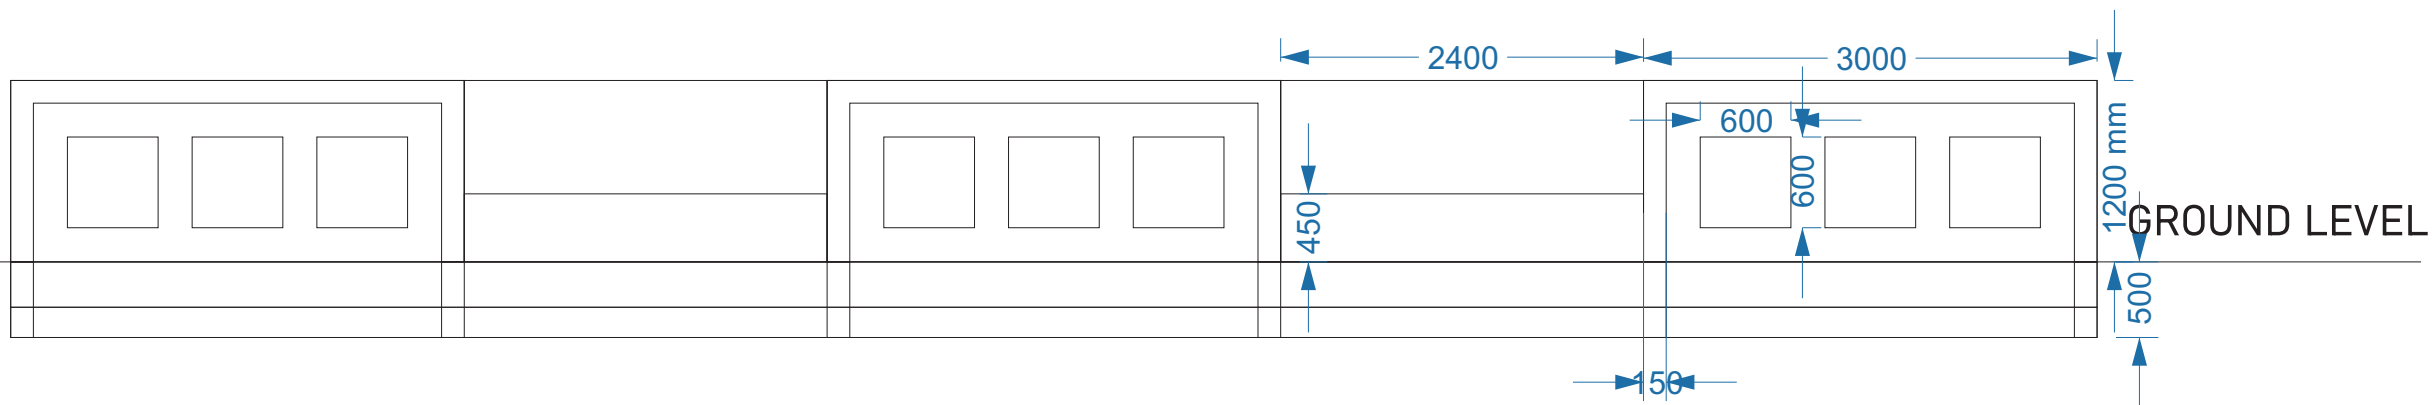

CONCRETE CURBSTONE

Garden Light (25W) X7

Height No less than 2000mm

Gate Light (15W) X4

NORTH/WEST/SOUTH SIDE BOUNDARY WALL

EAST SIDE BOUNDARY WALL