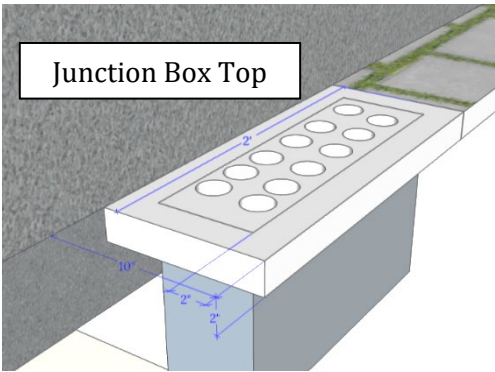

Boundary Wall Details

Junction box measurement

Drain Hole Dimeter 2"

Net Frame Details

Door Details

Drain Whole