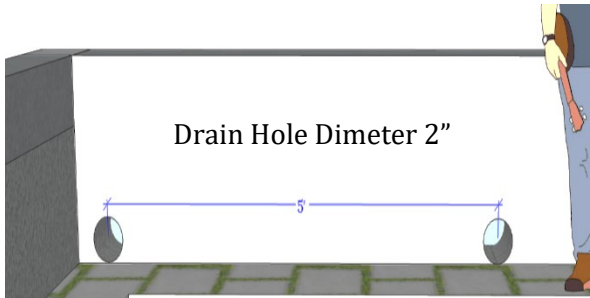

Boundary Wall Details

Junction box measurement

Drain Hole Dimeter 2"

Net Frame Details

Door Details

Drain Whole