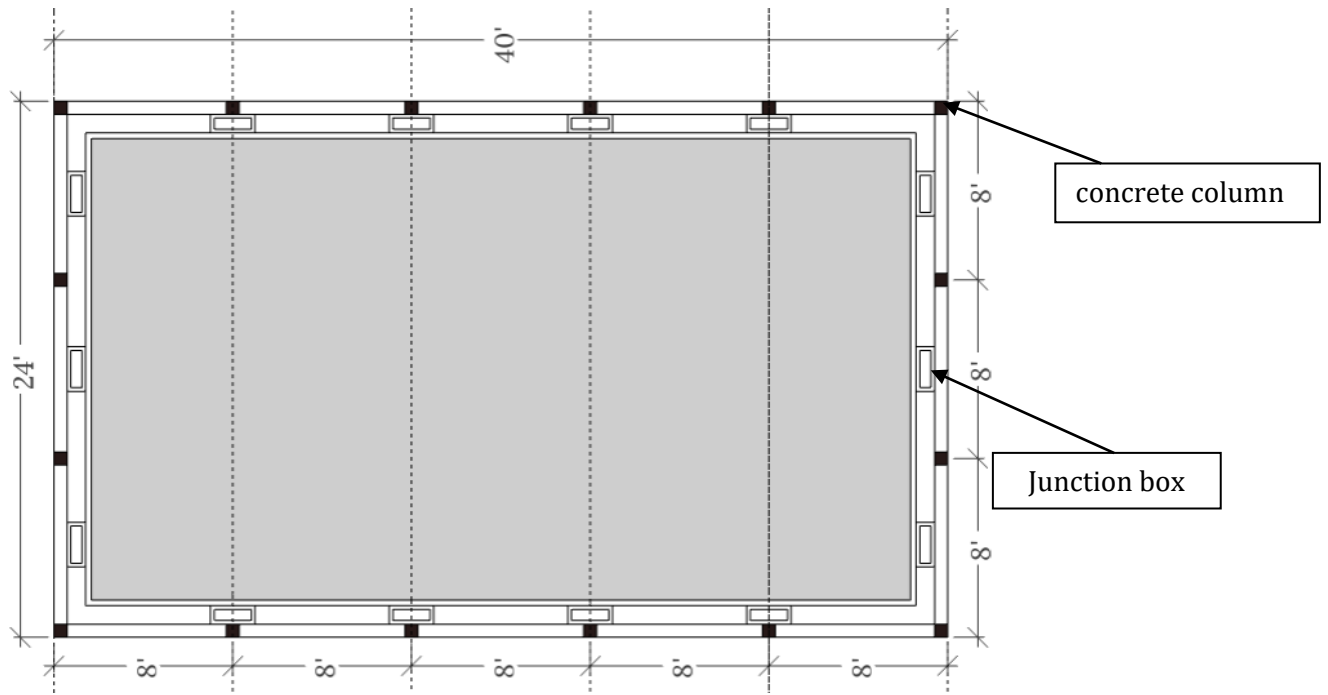

Boundary Wall Details

Junction box measurement

Drain Hole Dimeter 2"

Net Frame Details

Door Details

Drain Whole