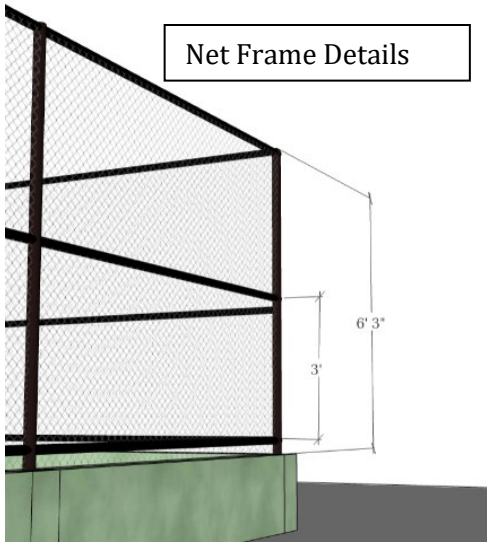

Boundary Wall Details

Junction box measurement

Drain Hole Dimeter 2"

Net Frame Details

Door Details

Drain Whole