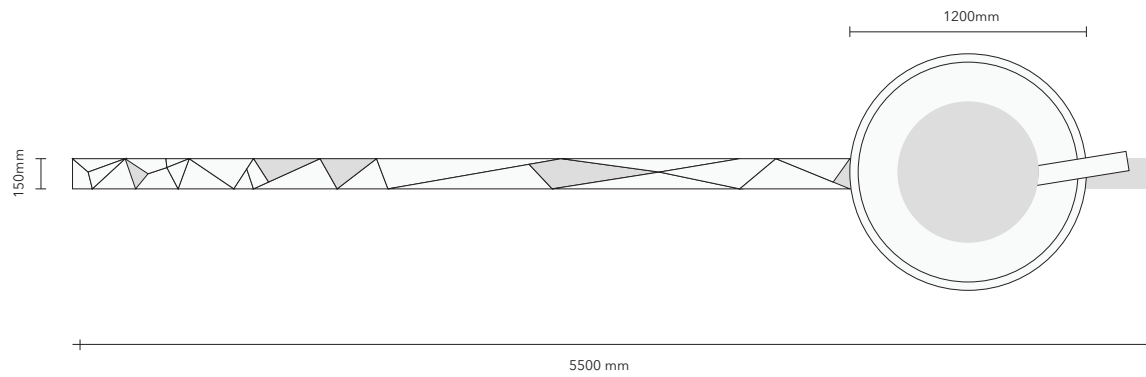

EYDHAFUSHI

عبدالله بن عبدالعزيز
EYDHAFUSHI FERRY TERMINAL

1325mm

460mm

عیدھافوشی

155mm

EYDHAFUSHI FERRY TERMINAL

110mm 155mm 145mm 135mm 165mm 100mm 135mm 120mm 135mm 40mm 100mm 110mm 130mm 130mm 155mm 125mm 110mm 130mm 180mm 40mm 140mm 165mm 100mm

3500mm