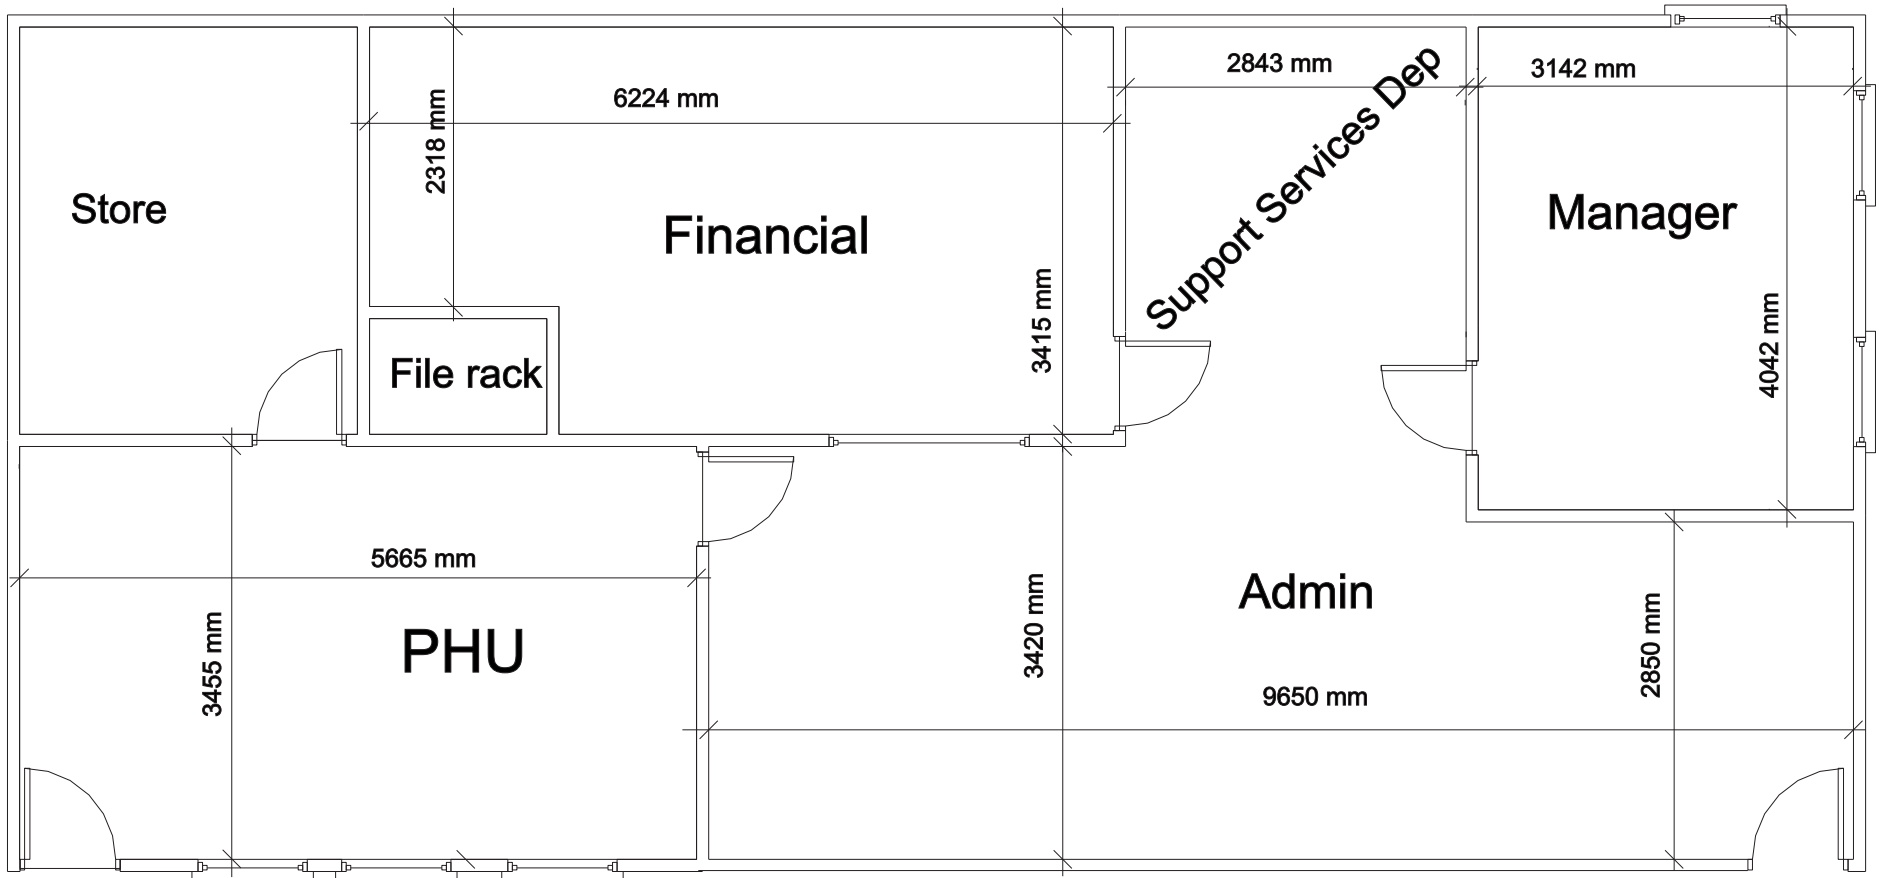

Shaviyani Hospital Office

GATE

SITE (AREA)

MOSQUE

GATE

VENTILATION DOOR

MOSQUE

ROOF

ELECTRIC WIRING

LEGEND

SYMBOL	DESCRIPTION
	LED BULB WITH 600MM DOWN LIGHT
	1 x 13 AMP SOCKET OUTLET
	1 x 15 AMP AC SOCKET OUTLET
	2 GANG SWITCH
	4 GANG SWITCH
	FAN REGULATOR
	AC WALL MOUNT UNIT
	DISTRIBUTION BOARD (WALL EMBEDDED)
	OUTDOOR LIGHT (20W Led Flood Light IP65)
	CEILING FAN 1200MM DIA.
	NETWORK SOCKET
	EMERGENCY LIGHT