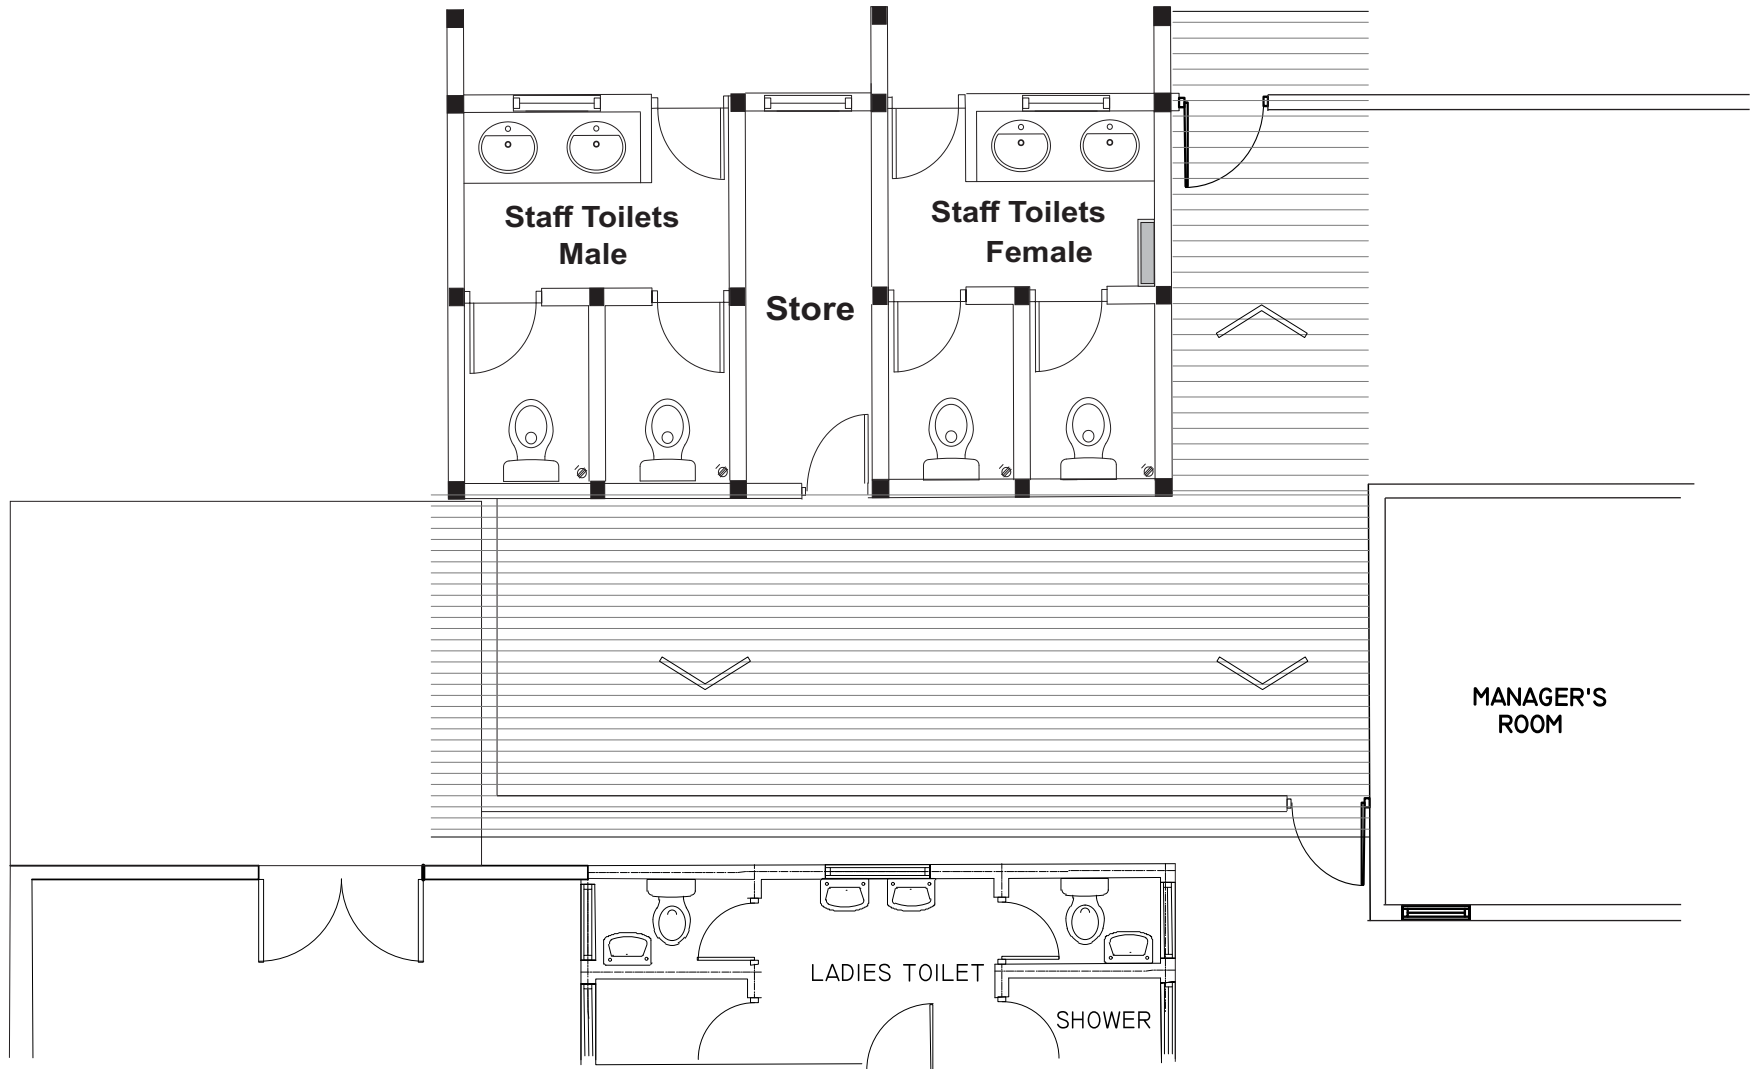

Shaviyani Hospital Office

GATE

SITE (AREA)

MOSQUE

GATE

VENTILATION DOOR

MOSQUE

ROOF

ELECTRIC WIRING

LEGEND

SYMBOL	DESCRIPTION
	LED BULB WITH 600MM DOWN LIGHT
	1 x 13 AMP SOCKET OUTLET
	1 x 15 AMP AC SOCKET OUTLET
	2 GANG SWITCH
	4 GANG SWITCH
	FAN REGULATOR
	AC WALL MOUNT UNIT
	DISTRIBUTION BOARD (WALL EMBEDDED)
	OUTDOOR LIGHT (20W Led Flood Light IP65)
	CEILING FAN 1200MM DIA.
	NETWORK SOCKET
	EMERGENCY LIGHT