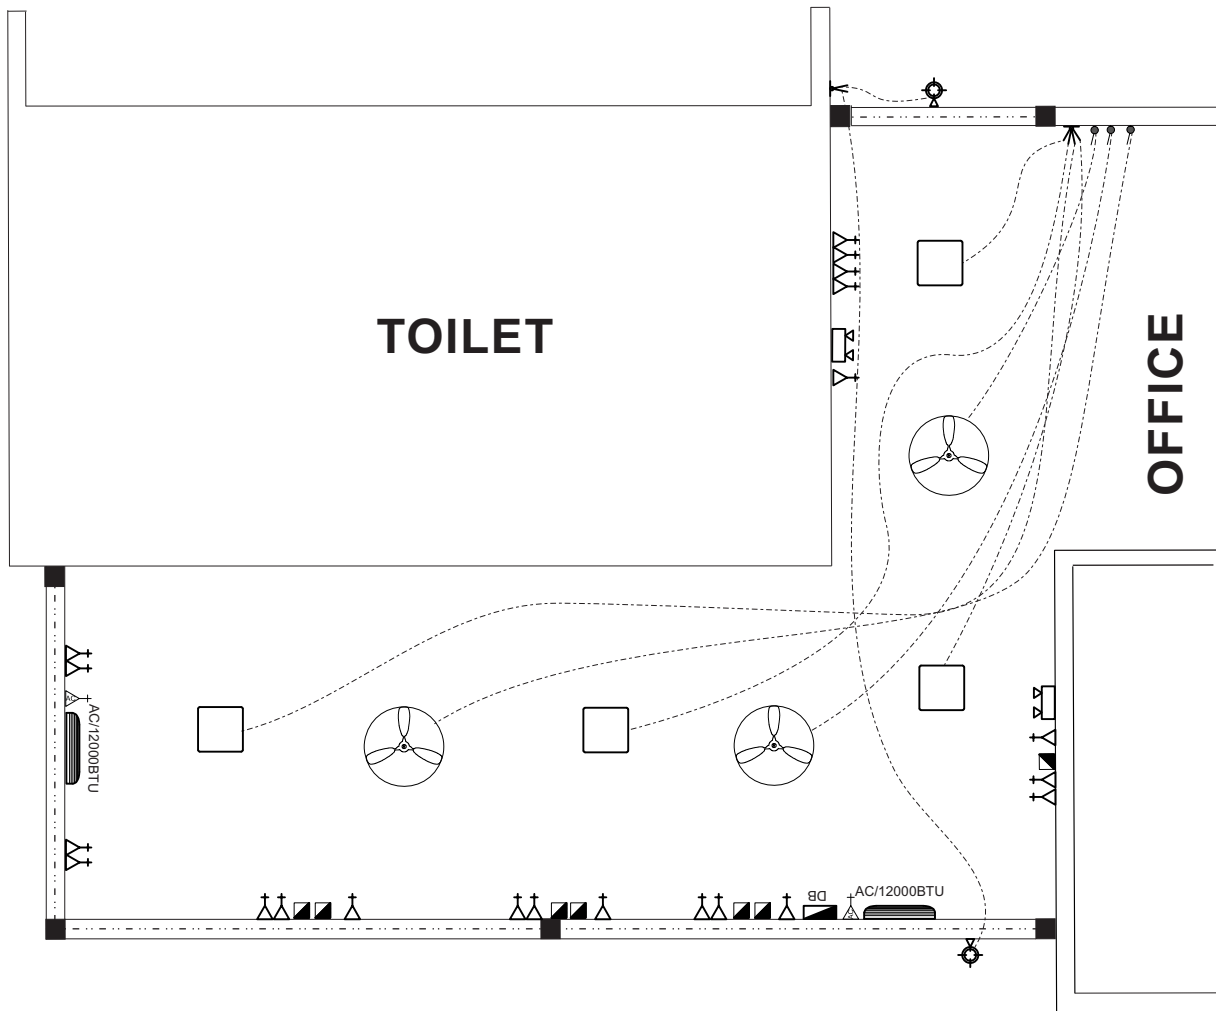

Shaviyani Hospital Office

GATE

SITE (AREA)

MOSQUE

GATE

VENTILATION DOOR

MOSQUE

ROOF

ELECTRIC WIRING

LEGEND

SYMBOL	DESCRIPTION
	LED BULB WITH 600MM DOWN LIGHT
	1 x 13 AMP SOCKET OUTLET
	1 x 15 AMP AC SOCKET OUTLET
	2 GANG SWITCH
	4 GANG SWITCH
	FAN REGULATOR
	AC WALL MOUNT UNIT
	DISTRIBUTION BOARD (WALL EMBEDDED)
	OUTDOOR LIGHT (20W Led Flood Light IP65)
	CEILING FAN 1200MM DIA.
	NETWORK SOCKET
	EMERGENCY LIGHT