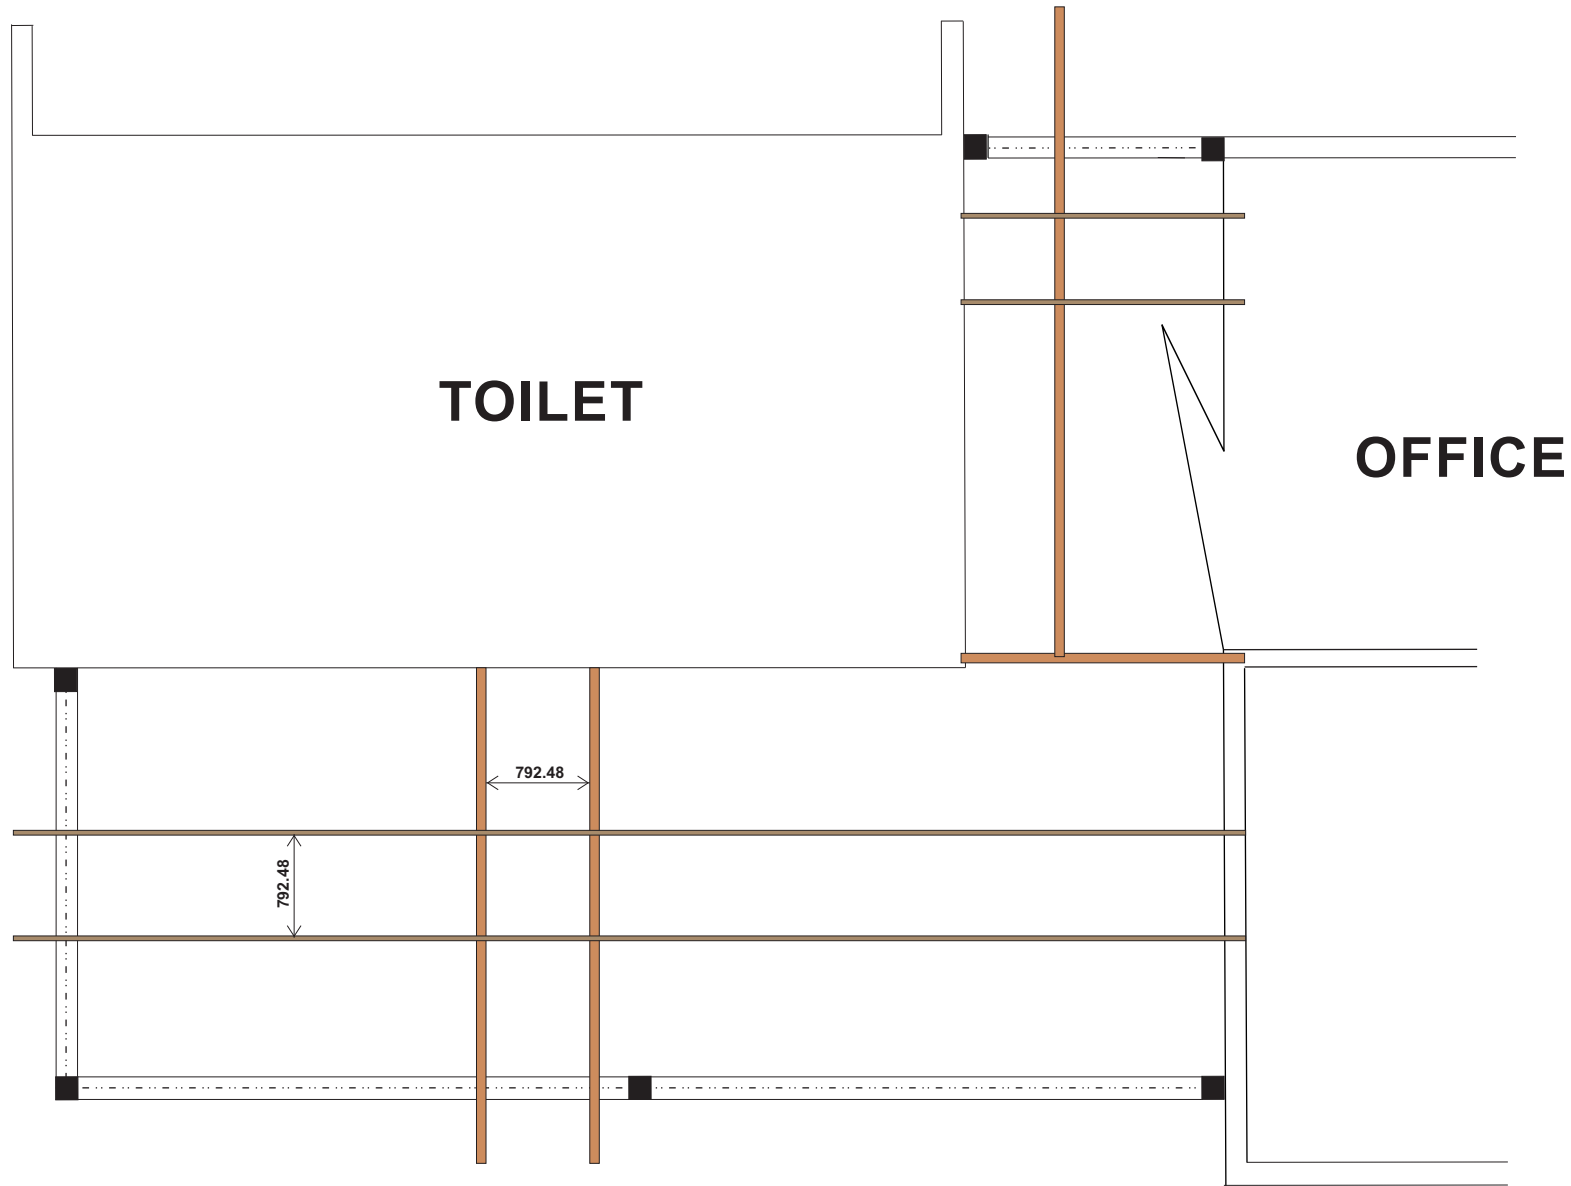

Shaviyani Hospital Office

GATE

SITE (AREA)

MOSQUE

GATE

VENTILATION DOOR

MOSQUE

ROOF

FOUNDATION & COLUMN

ROOF STRUCTURE

CONCRETE WORKS

FOUNDATION BEAM

COLUMNS & LINTEL BEAM

ROOF BEAM

DOORS

AluminiumVenti: 04

ELECTRIC WIRING

LEGEND

SYMBOL	DESCRIPTION
	LED BULB WITH 600MM DOWN LIGHT
	1 x 13 AMP SOCKET OUTLET
	1 x 15 AMP AC SOCKET OUTLET
	2 GANG SWITCH
	4 GANG SWITCH
	FAN REGULATOR
	AC WALL MOUNT UNIT
	DISTRIBUTION BOARD (WALL EMBEDDED)
	OUTDOOR LIGHT (20W Led Flood Light IP65)
	CEILING FAN 1200MM DIA.
	NETWORK SOCKET
	EMERGENCY LIGHT