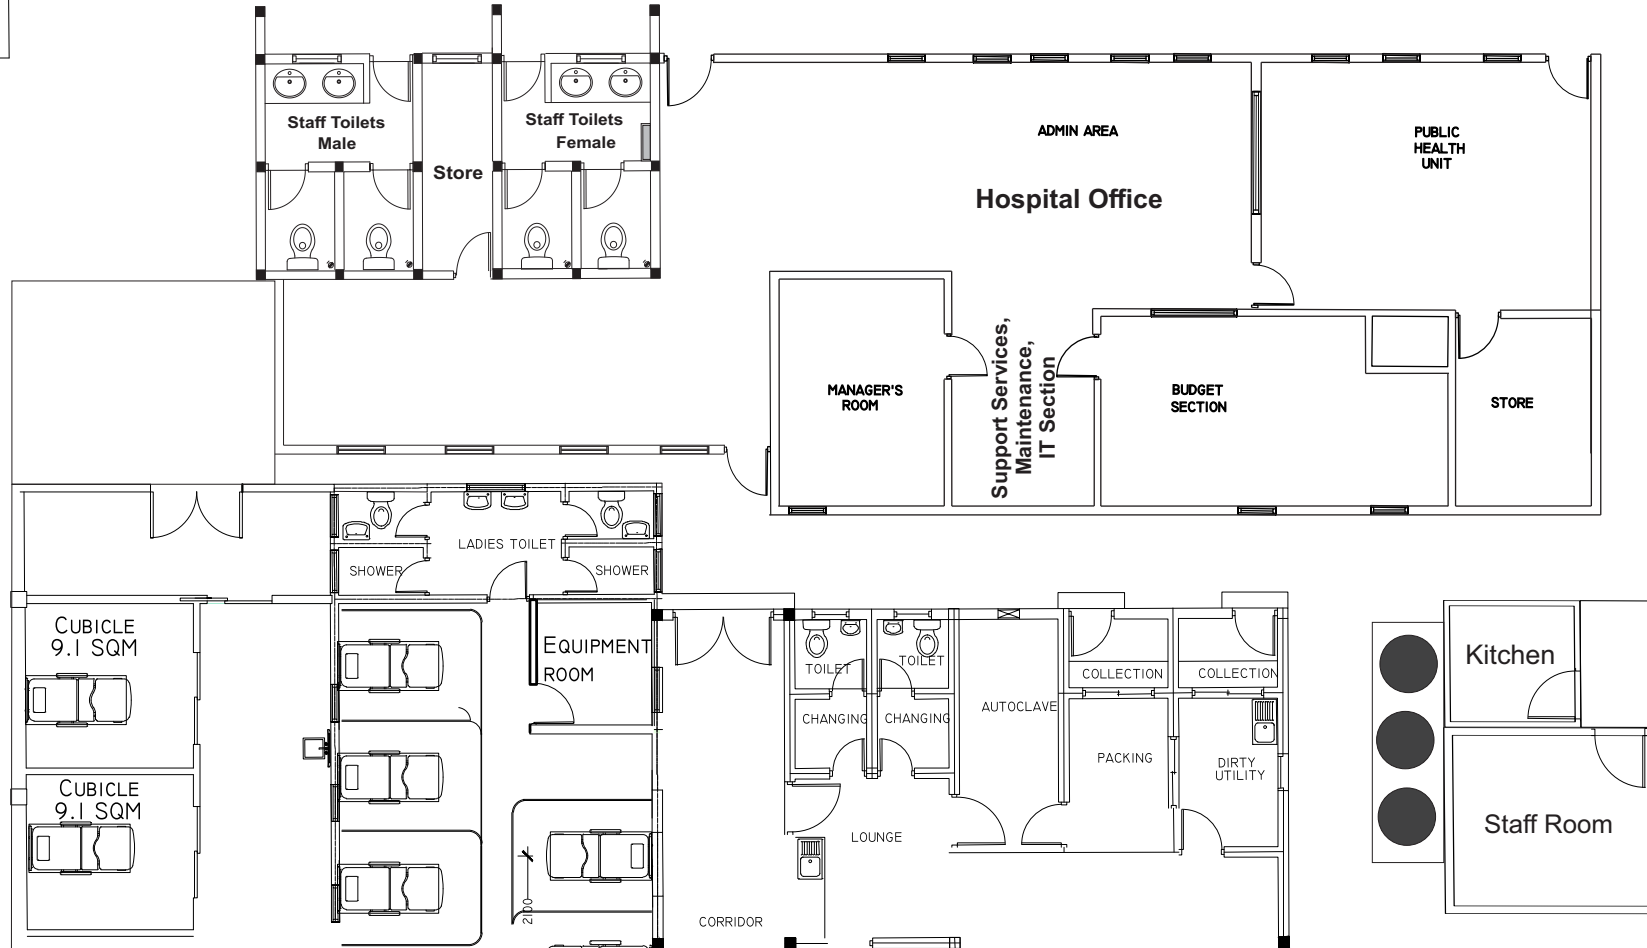

Shaviyani Hospital Office

GATE

SITE (AREA)

MOSQUE

GATE

VENTILATION DOOR

MOSQUE

ROOF

FOUNDATION & COLUMN

ROOF STRUCTURE

CONCRETE WORKS

FOUNDATION BEAM

COLUMNS & LINTEL BEAM

ROOF BEAM

DOORS

AluminiumVenti: 04

ELECTRIC WIRING

LEGEND

SYMBOL	DESCRIPTION
	LED BULB WITH 600MM DOWN LIGHT
	1 x 13 AMP SOCKET OUTLET
	1 x 15 AMP AC SOCKET OUTLET
	2 GANG SWITCH
	4 GANG SWITCH
	FAN REGULATOR
	AC WALL MOUNT UNIT
	DISTRIBUTION BOARD (WALL EMBEDDED)
	OUTDOOR LIGHT (20W Led Flood Light IP65)
	CEILING FAN 1200MM DIA.
	NETWORK SOCKET
	EMERGENCY LIGHT