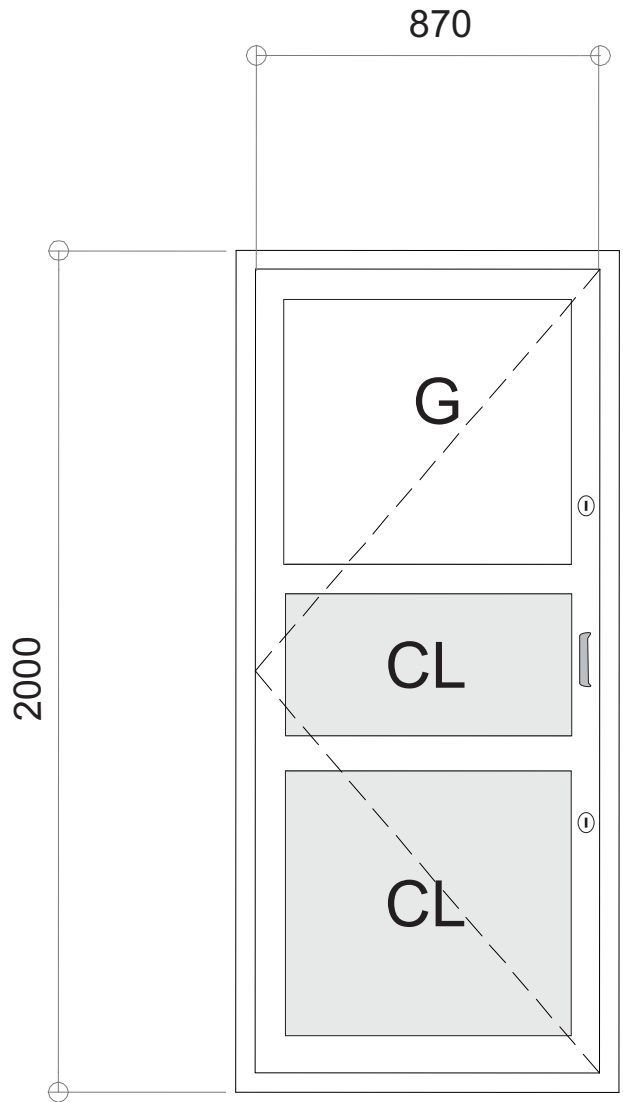

Shaviyani Hospital Office

GATE

SITE (AREA)

MOSQUE

GATE

VENTILATION DOOR

MOSQUE

ROOF

FOUNDATION & COLUMN

ROOF STRUCTURE

CONCRETE WORKS

FOUNDATION BEAM

COLUMNS & LINTEL BEAM

ROOF BEAM

DOORS

AluminiumVenti: 04

ELECTRIC WIRING

LEGEND

SYMBOL	DESCRIPTION
	LED BULB WITH 600MM DOWN LIGHT
	1 x 13 AMP SOCKET OUTLET
	1 x 15 AMP AC SOCKET OUTLET
	2 GANG SWITCH
	4 GANG SWITCH
	FAN REGULATOR
	AC WALL MOUNT UNIT
	DISTRIBUTION BOARD (WALL EMBEDDED)
	OUTDOOR LIGHT (20W Led Flood Light IP65)
	CEILING FAN 1200MM DIA.
	NETWORK SOCKET
	EMERGENCY LIGHT