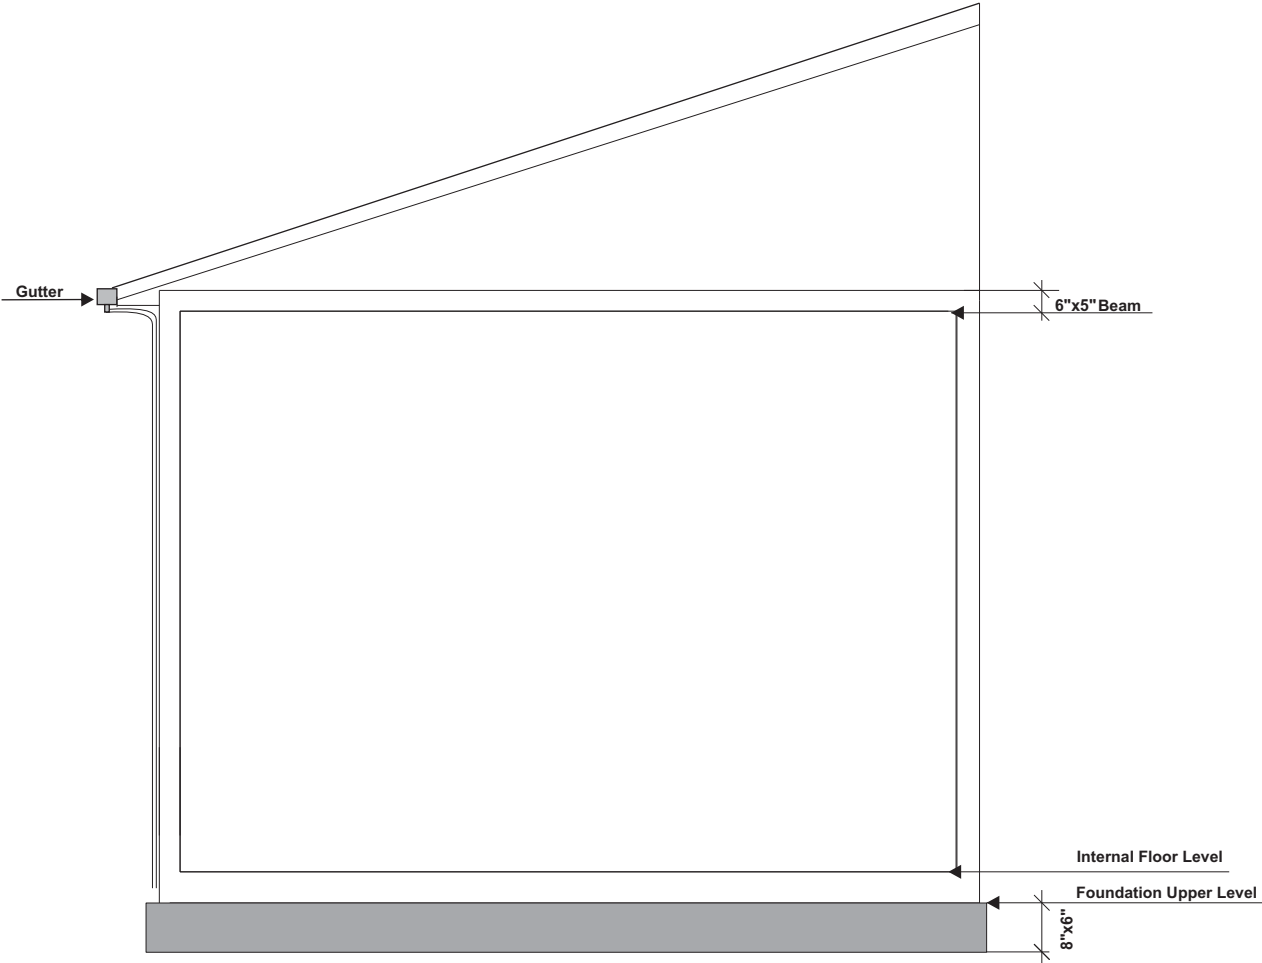

Shaviyani Hospital Office

GATE

SITE (AREA)

MOSQUE

GATE

VENTILATION DOOR

MOSQUE

ROOF

FOUNDATION & COLUMN

ROOF STRUCTURE

CONCRETE WORKS

FOUNDATION BEAM

COLUMNS & LINTEL BEAM

ROOF BEAM

DOORS

AluminiumVenti: 04

ELECTRIC WIRING

LEGEND

SYMBOL	DESCRIPTION
	LED BULB WITH 600MM DOWN LIGHT
	1 x 13 AMP SOCKET OUTLET
	1 x 15 AMP AC SOCKET OUTLET
	2 GANG SWITCH
	4 GANG SWITCH
	FAN REGULATOR
	AC WALL MOUNT UNIT
	DISTRIBUTION BOARD (WALL EMBEDDED)
	OUTDOOR LIGHT (20W Led Flood Light IP65)
	CEILING FAN 1200MM DIA.
	NETWORK SOCKET
	EMERGENCY LIGHT