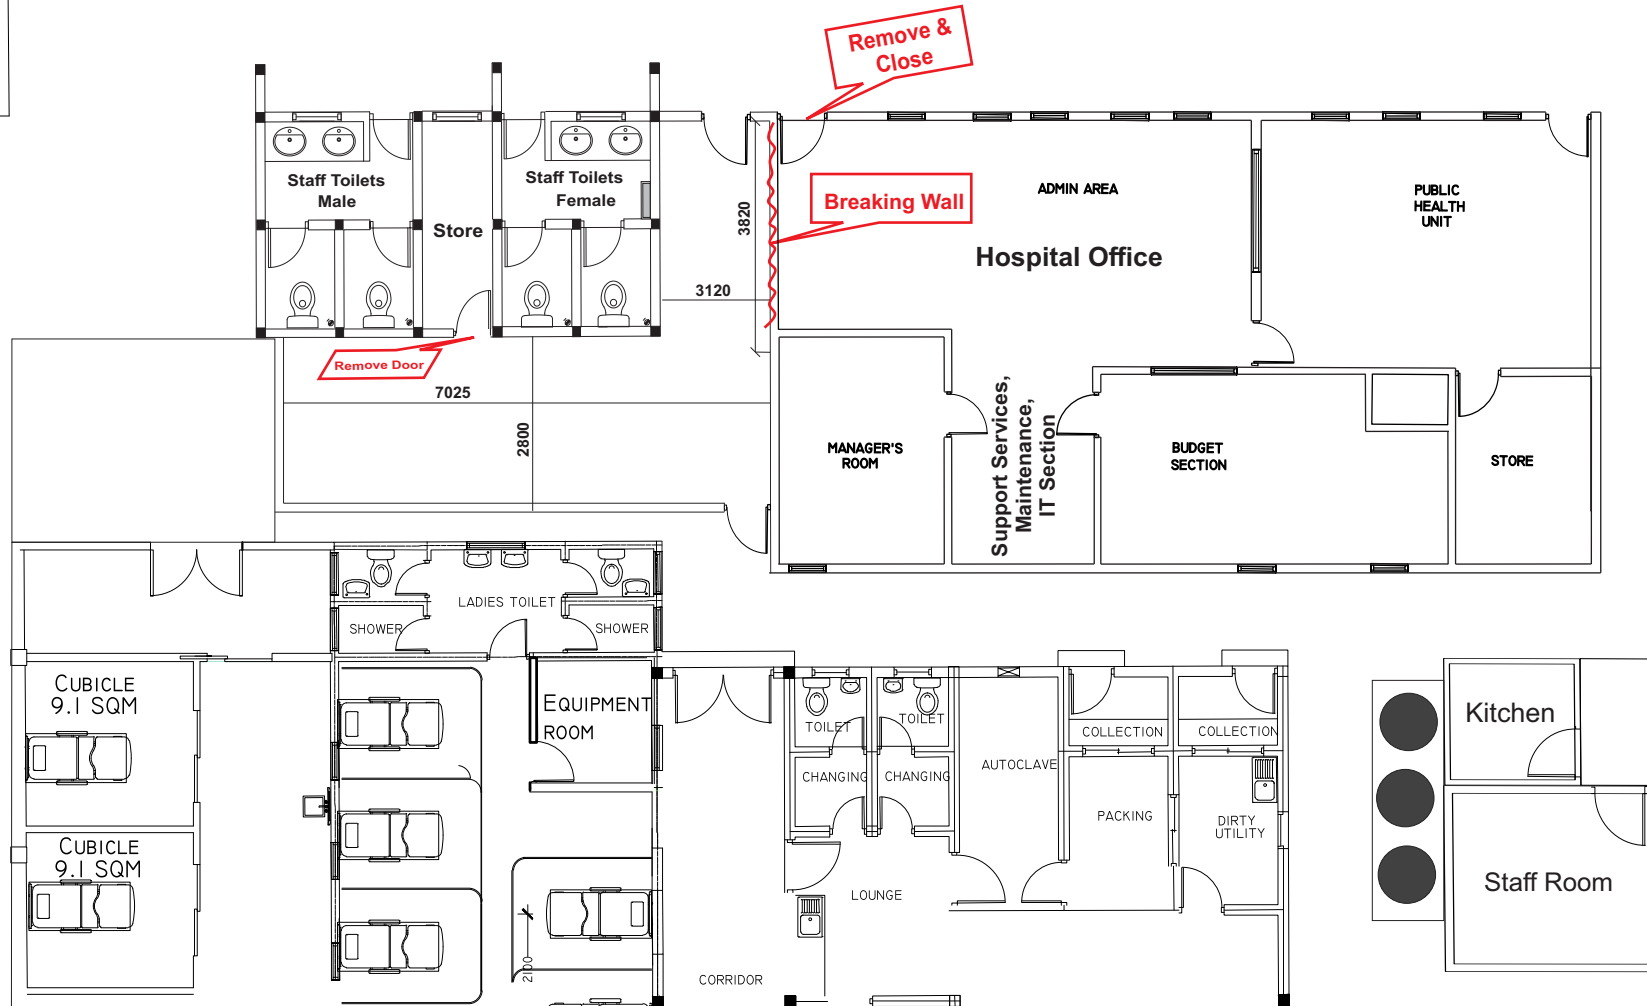

Shaviyani Hospital Office

GATE

SITE (AREA)

MOSQUE

GATE

VENTILATION DOOR

MOSQUE

ROOF

FOUNDATION & COLUMN

ROOF STRUCTURE

CONCRETE WORKS

FOUNDATION BEAM

COLUMNS & LINTEL BEAM

ROOF BEAM

DOORS

AluminiumVenti: 04

ELECTRIC WIRING

LEGEND

SYMBOL	DESCRIPTION
	LED BULB WITH 600MM DOWN LIGHT
	1 x 13 AMP SOCKET OUTLET
	1 x 15 AMP AC SOCKET OUTLET
	2 GANG SWITCH
	4 GANG SWITCH
	FAN REGULATOR
	AC WALL MOUNT UNIT
	DISTRIBUTION BOARD (WALL EMBEDDED)
	OUTDOOR LIGHT (20W Led Flood Light IP65)
	CEILING FAN 1200MM DIA.
	NETWORK SOCKET
	EMERGENCY LIGHT