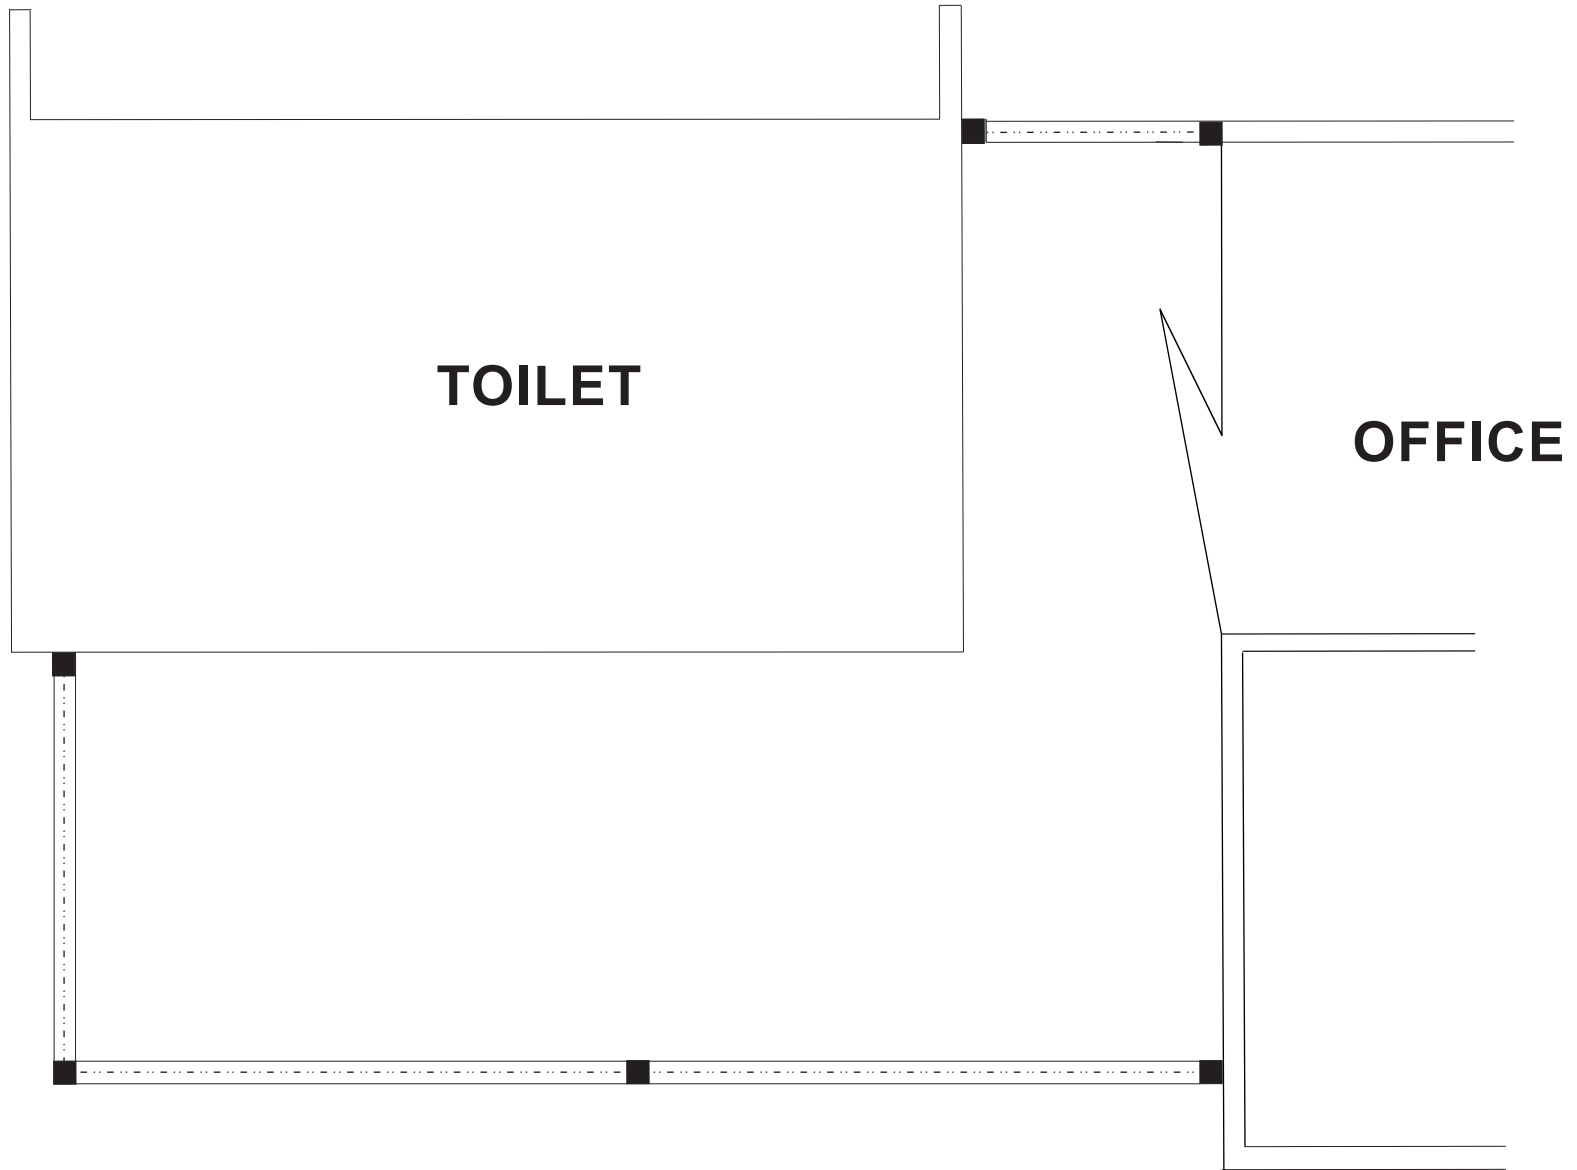

FOUNDATION & COLUMN