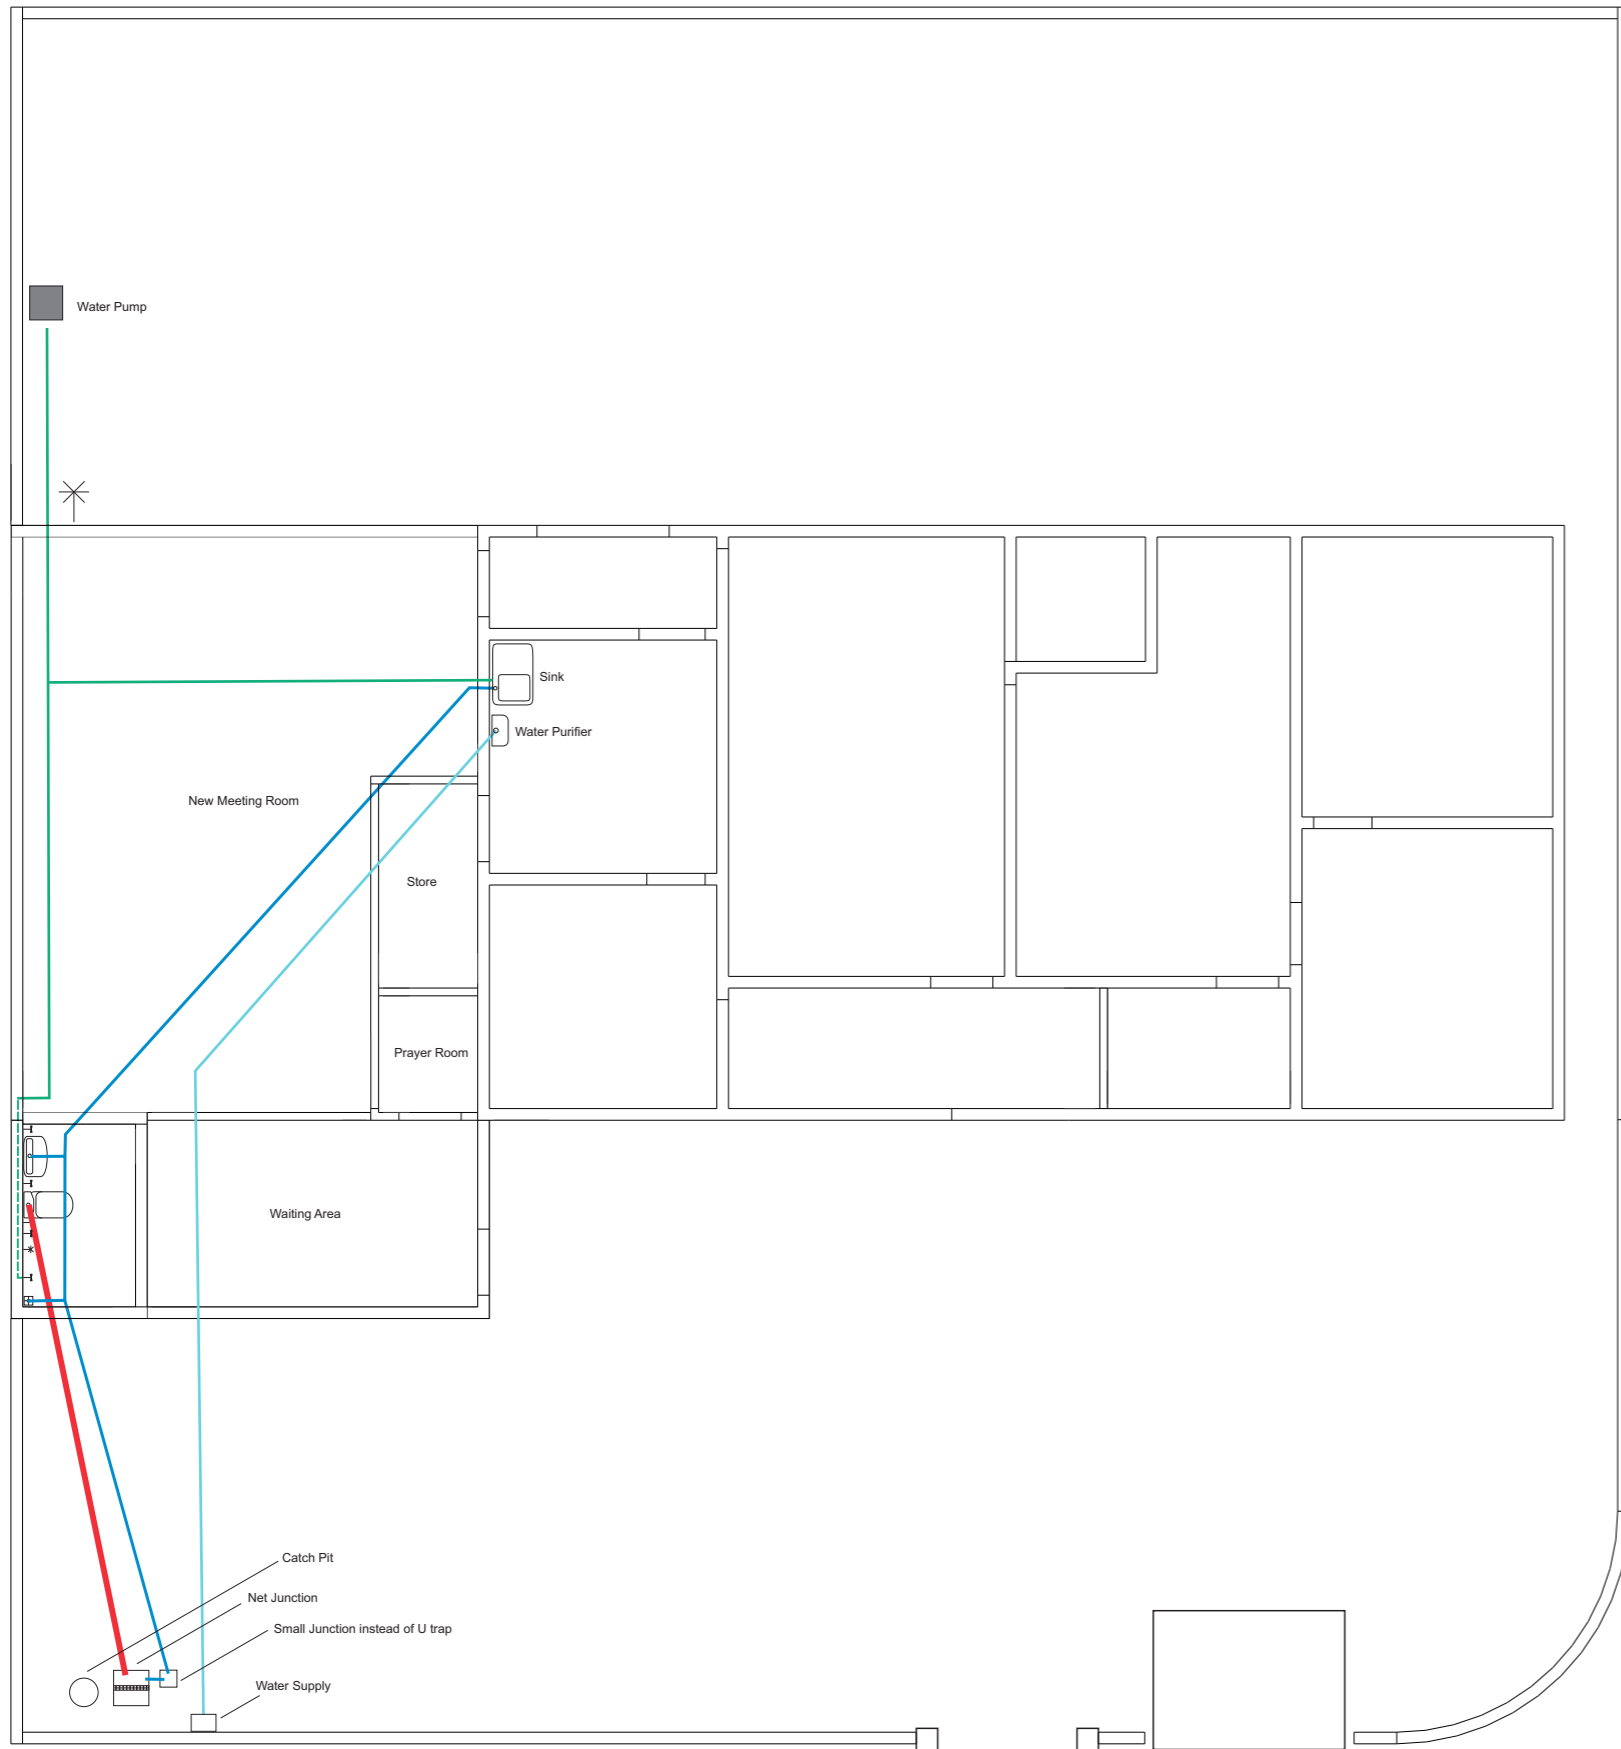

Three Panels Window with Fan Light (Council Provided)

Two Panels Window with Fan Light (Council Provided)

6

DOOR PLAN
Not to Scale

7 ROOF STRUCTURE
Not to Scale

8

ROOFING

Not to Scale

New Extension Building

9 BUILDING STRUCTURE
Not to Scale

10

PORTICO STRUCTURE

All measures in Millimeter (MM)

11 **PORTICO STRUCTURE**
All measures in Millimeter (MM)

12 **GATE**
All measures in Millimeter (MM)

13 **FLAG POST**
All measures in Millimeter (MM)

Legend

- 4" dia. Sewer Pipe (Class 5 or Higher)
- 3" dia. Sewer Pipe (Class 5 or Higher)
- 1" dia. Well Water Pipe (Higher Pressure)
- 1" dia. Water Supply Pipe (Higher Pressure)
- - - 1/2" dia. Well Water Pipe (Higher Pressure)
- 1/2" dia. Stop Valve
- 1/2" dia. Water Tap
- 3" Floor Water Trap

14

PLUMBING LAYOUT

Not to Scale

Legend

-  Ceiling Mounted Surface Round LED Panel Light 22W
-  Ceiling Mounted Rectangular LED Panel Light 24" 80-85W
-  Wall Mounted Outdoor Weatherproof 22W Bulb
-  Outdoor In-Ground warm LED Light 22W
-  Underground Spot Light 3W warm white
-  Outdoor Wall Mounted Gate LED Light 22W
-  House Hour Meter 3 Phase
-  Flush Mounted Distribution Box
-  Wall Mounted Distribution Box
-  Socket Outlet 13A (Single Gang switch in 2 Gangs Link Mounting Box)
-  Socket Outlet 15A @ High Level
-  Socket Outlet 13A Universal (Floor Mounted)
-  Single Socket Outlet 13A Universal Waterproof
-  Single Gang Switch
-  2 Gang Switch
-  3 Gang Switch
-  4 Gang Switch
-  Ceiling Fan