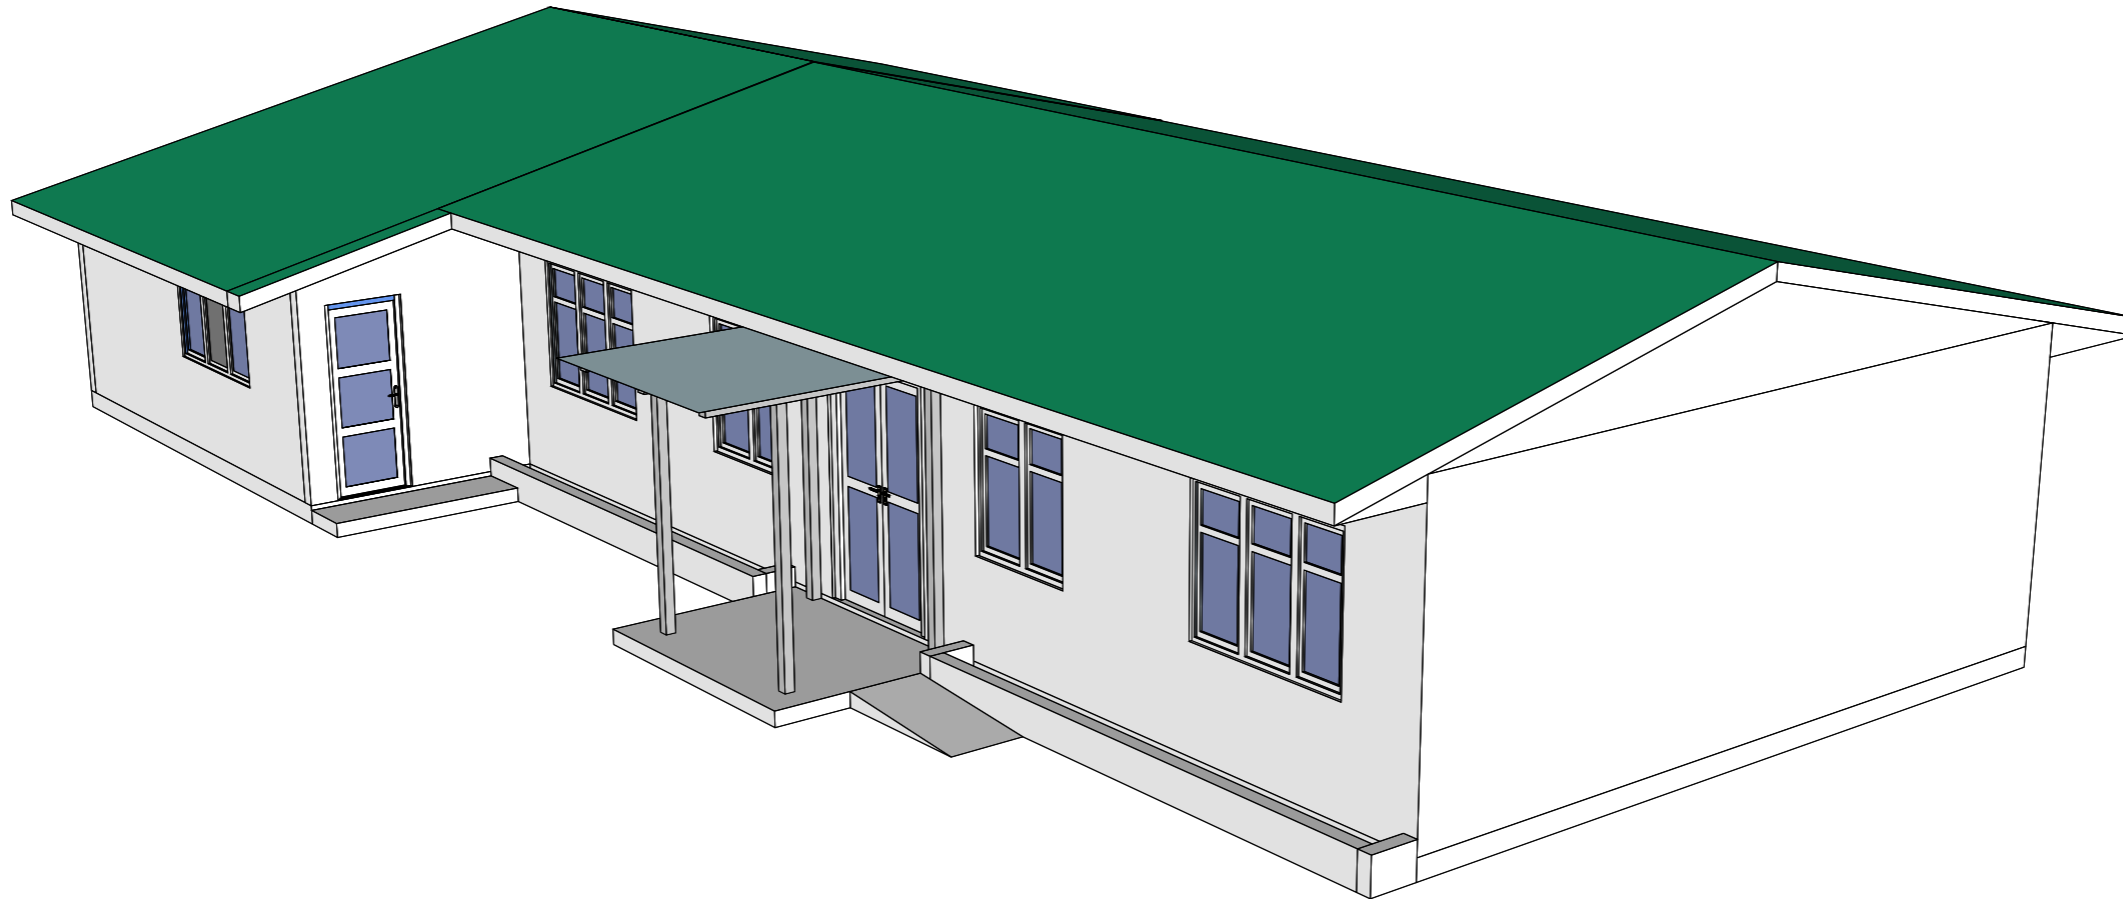

Secretariat of the Uligan Council

HA. Uligan, Rep. of Maldives

Council Idhaaraage Extension Masakkaiy

Project Number: PC-245/2024/W-01