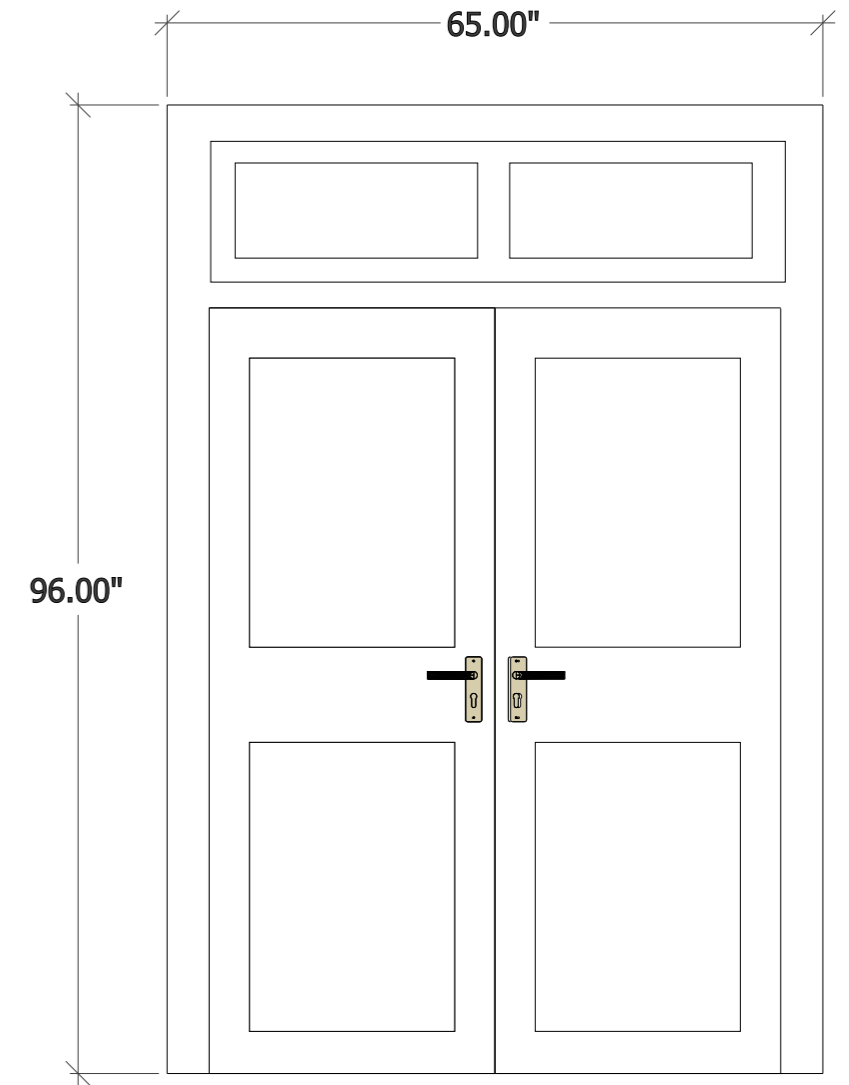

Not to Scale

-  Door
-  Sliding Door
-  Double Swing Door
-  Toilet Door
-  Window (Fixed Glass)
-  Three Panels Window
-  Fan Light
-  Two Panels Window
-  Three Panels Window Without Fan Light

4

FLOOR PLAN
Not to Scale

Prayer Room & Store

Door

Sliding Door

Double Swing Door

Door with Fan Light (Council Provided)

Frame material is Aluminum White Powder Coated

Frame material is Aluminum White Powder Coated

Frame material is Aluminum White Powder Coated

Frame material is Aluminum White Powder Coated

Panel material is Cladding White

Panel material is Cladding White and Transparent Glass

Panel material is Black Glass

Panel material is Black Glass

5

DOOR PLAN
Not to Scale