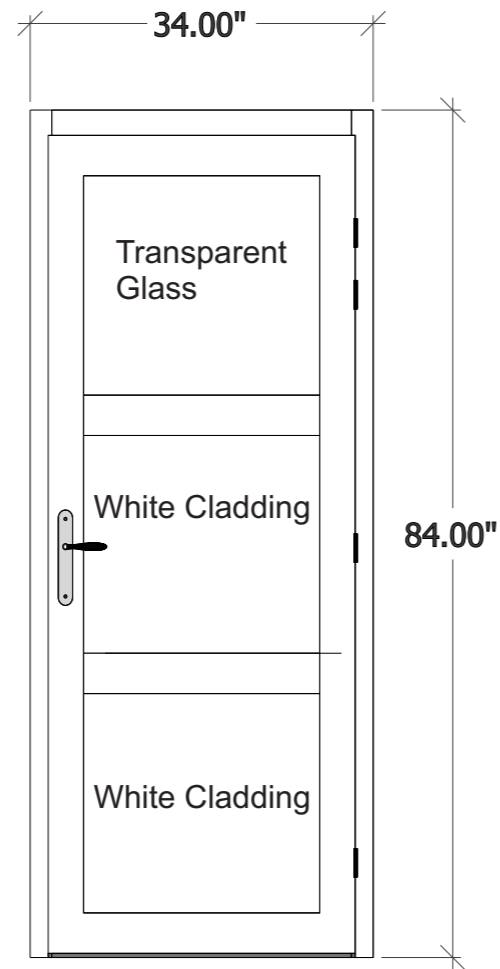

Prayer Room & Store

Door

Sliding Door

Double Swing Door

Frame material is Aluminum White Powder Coated

Frame material is Aluminum White Powder Coated

Frame material is Aluminum White Powder Coated

Frame material is Aluminum White Powder Coated

Panel material is Cladding White

Panel material is Cladding White and Transparent Glass

Panel material is Black Glass

Panel material is Black Glass

5

DOOR PLAN
Not to Scale