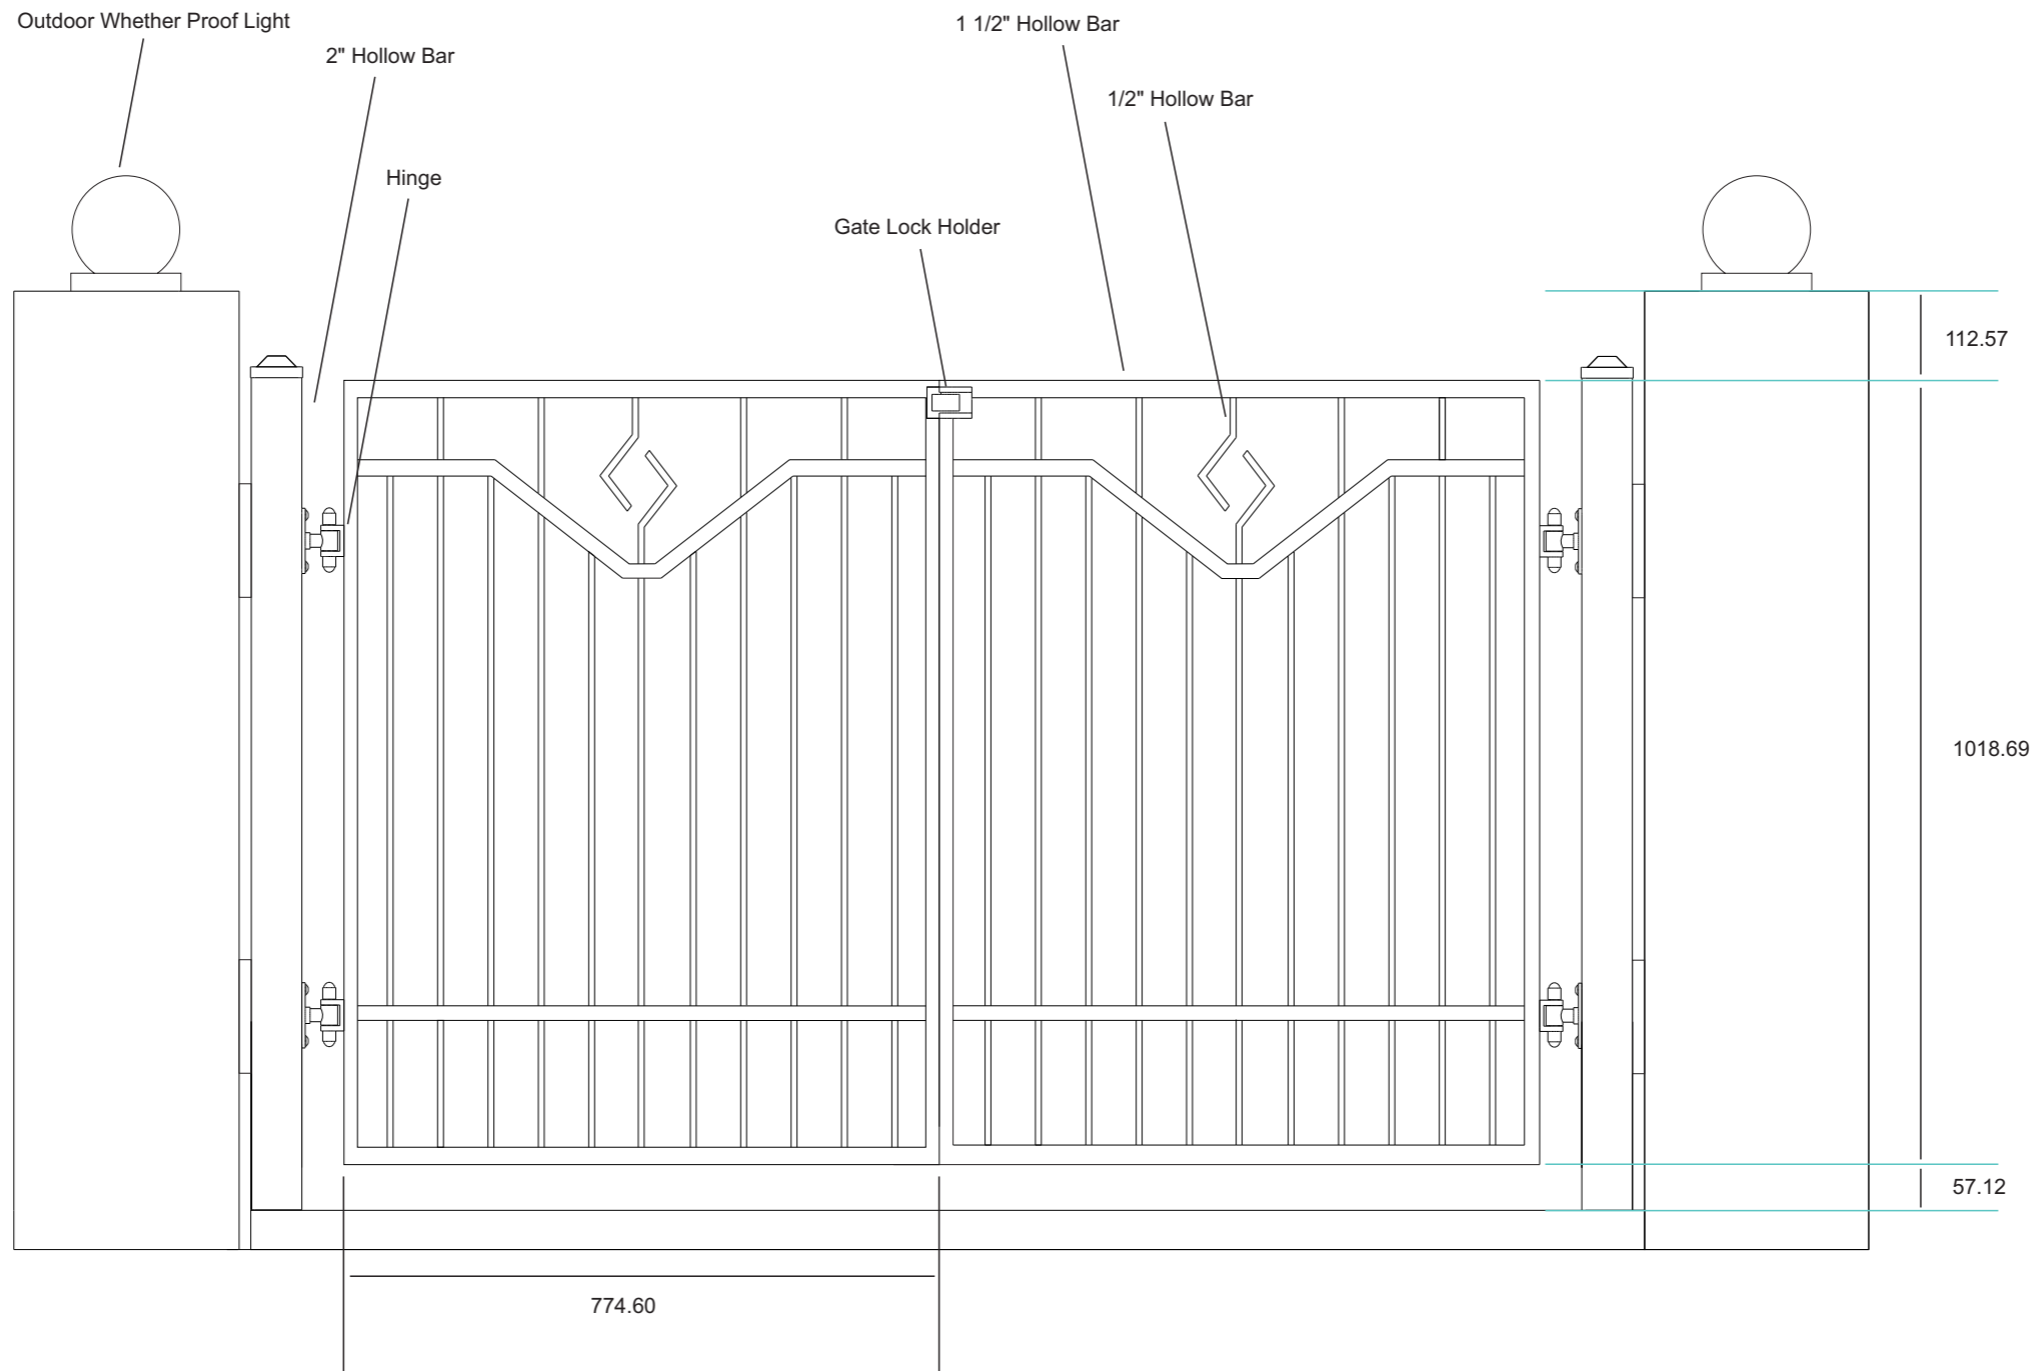

New Extension Building

9 BUILDING STRUCTURE
Not to Scale

10

PORTICO STRUCTURE

All measures in Millimeter (MM)

11 **PORTICO STRUCTURE**
All measures in Millimeter (MM)

12 **GATE**
All measures in Millimeter (MM)

13 **FLAG POST**
All measures in Millimeter (MM)

Legend

- 4" dia. Sewer Pipe (Class 5 or Higher)
- 3" dia. Sewer Pipe (Class 5 or Higher)
- 1" dia. Well Water Pipe (Higher Pressure)
- 1" dia. Water Supply Pipe (Higher Pressure)
- - - 1/2" dia. Well Water Pipe (Higher Pressure)
- 1/2" dia. Stop Valve
- 1/2" dia. Water Tap
- 3" Floor Water Trap