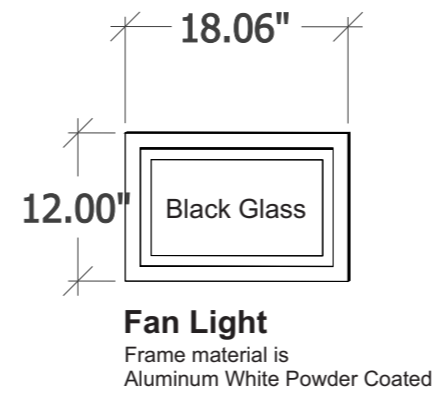

Fan Light
Frame material is
Aluminum White Powder Coated