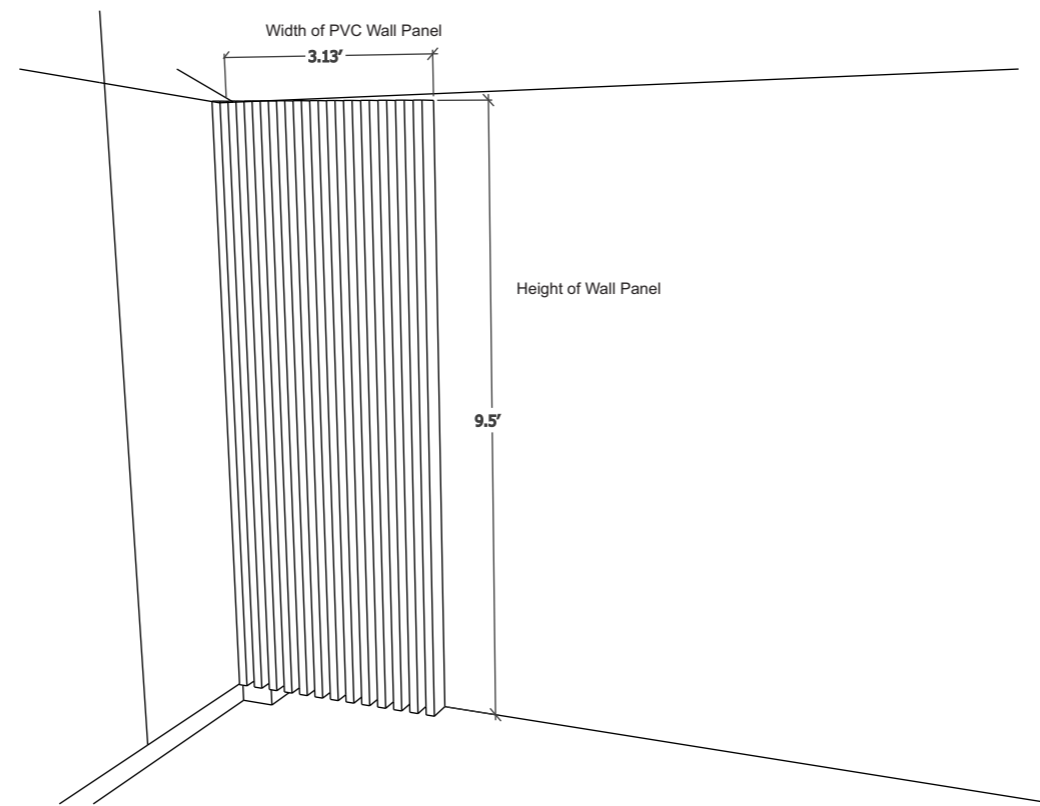

14

PLUMBING LAYOUT

Not to Scale

Legend

-  Ceiling Mounted Surface Round LED Panel Light 22W
-  Ceiling Mounted Rectangular LED Panel Light 24" 80-85W
-  Wall Mounted Outdoor Weatherproof 22W Bulb
-  Outdoor In-Ground warm LED Light 22W
-  Underground Spot Light 3W warm white
-  Outdoor Wall Mounted Gate LED Light 22W
-  House Hour Meter 3 Phase
-  Flush Mounted Distribution Box
-  Wall Mounted Distribution Box
-  Socket Outlet 13A (Single Gang switch in 2 Gangs Link Mounting Box)
-  Socket Outlet 15A @ High Level
-  Socket Outlet 13A Universal (Floor Mounted)
-  Single Socket Outlet 13A Universal Waterproof
-  Single Gang Switch
-  2 Gang Switch
-  3 Gang Switch
-  4 Gang Switch
-  Ceiling Fan

FOUNDATION BEAM / LINTEL BEAM

COLUMN 5" x 5"

18

DECORATION DETAILS
Not to Scale

19

ROOF TRUSS STRUCTURAL
Not to Scale