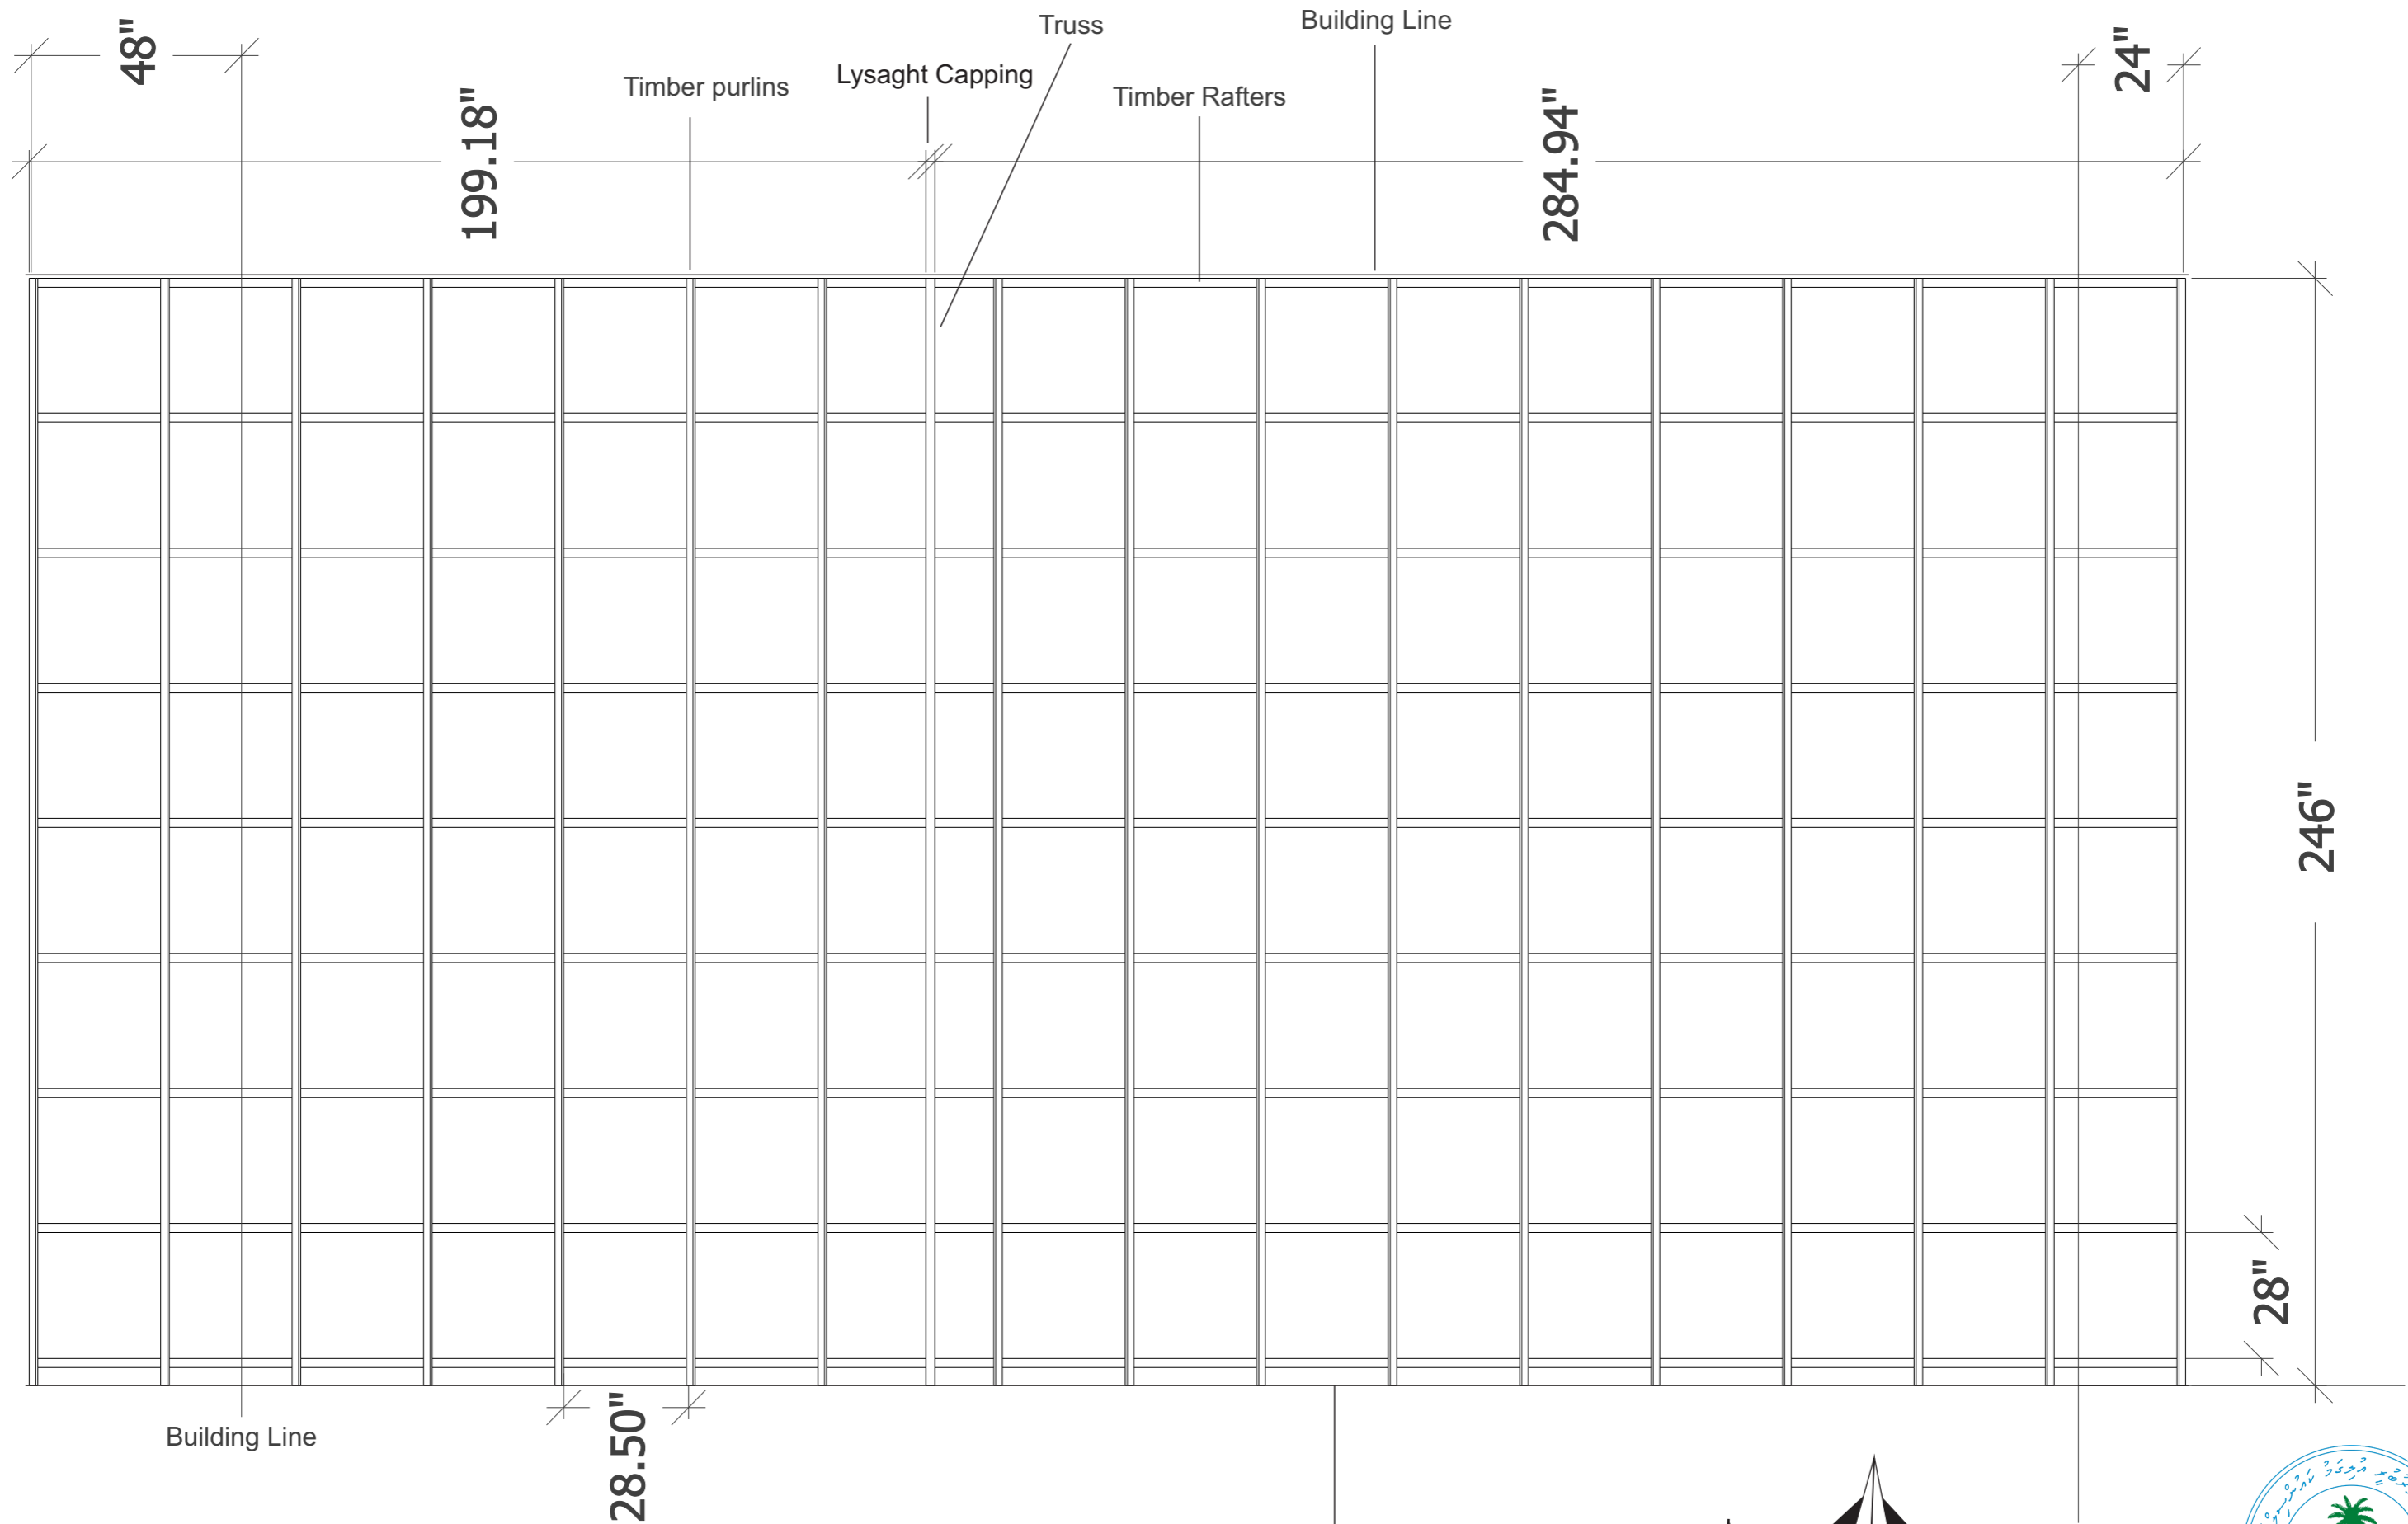

Three Panels Window with Fan Light (Council Provided)

Two Panels Window with Fan Light (Council Provided)

6

DOOR PLAN
Not to Scale

7 ROOF STRUCTURE
Not to Scale

8

ROOFING

Not to Scale

FOUNDATION BEAM / LINTEL BEAM

COLUMN 5" x 5"

18

DECORATION DETAILS
Not to Scale

19

ROOF TRUSS STRUCTURAL
Not to Scale