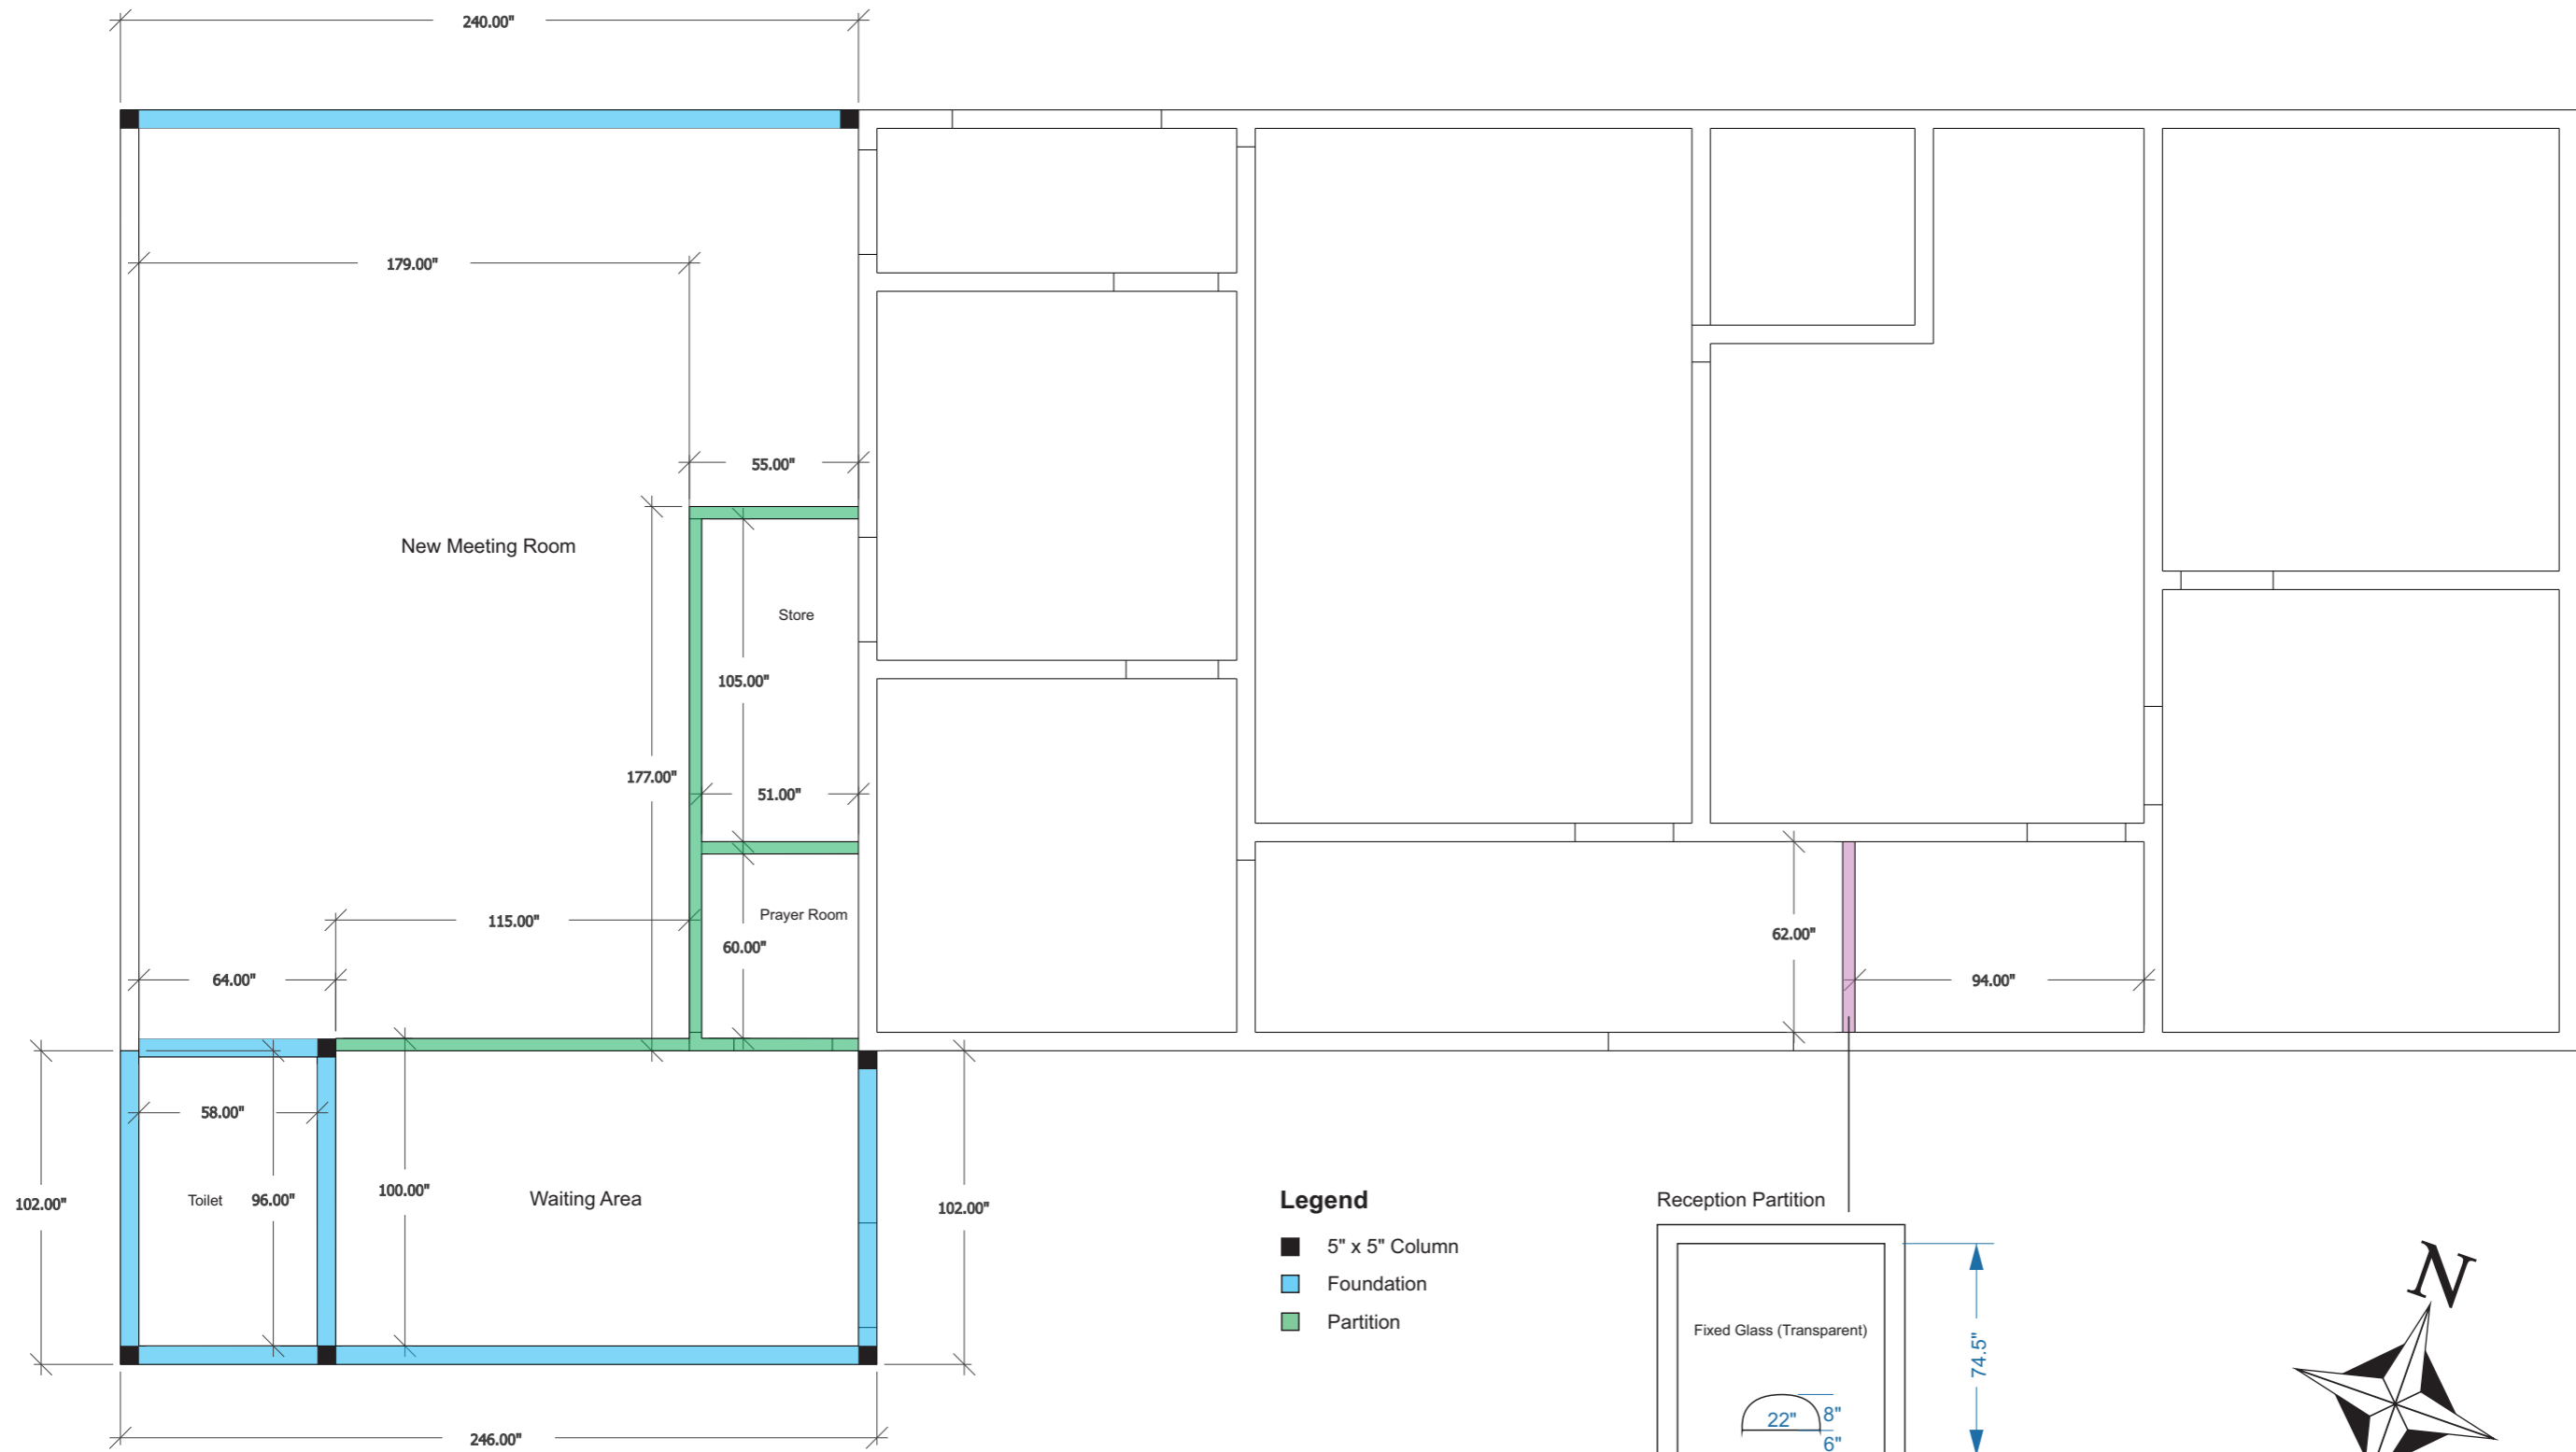

projects@uligan.gov.mv

**Council Idhaaraage
Extension
Masakkaiy**

- Legend**
- 5" x 5" Column
 - Foundation
 - Partition

1 FOUNDATION PLAN
Not to Scale

2

FRONT ELAVATION
Not to Scale

3

ISOMETRIC ELEVATION

Not to Scale

-  Door
-  Sliding Door
-  Double Swing Door
-  Toilet Door
-  Window (Fixed Glass)
-  Three Panels Window
-  Fan Light
-  Two Panels Window
-  Three Panels Window Without Fan Light

4

FLOOR PLAN
Not to Scale

FOUNDATION BEAM / LINTEL BEAM

COLUMN 5" x 5"

18

DECORATION DETAILS
Not to Scale

19

ROOF TRUSS STRUCTURAL
Not to Scale