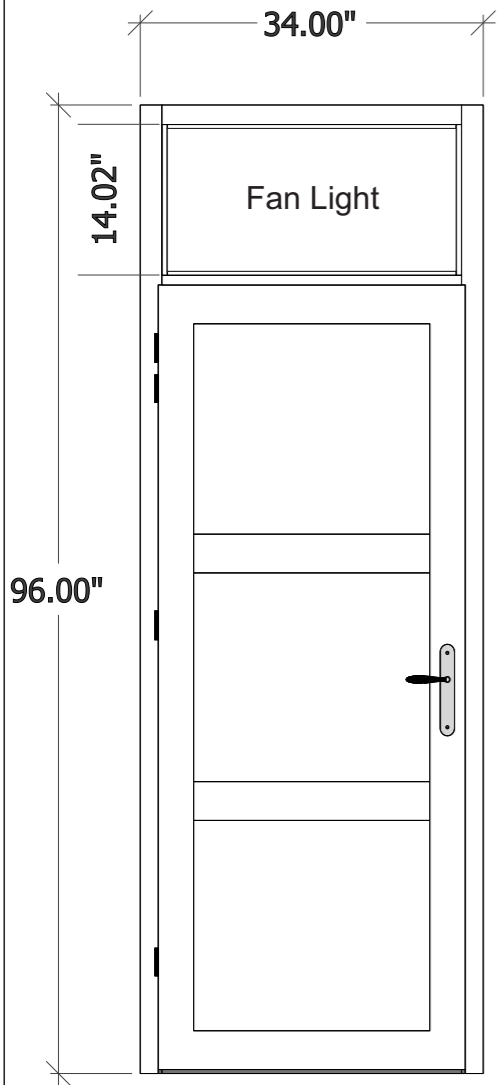

Prayer Room & Store