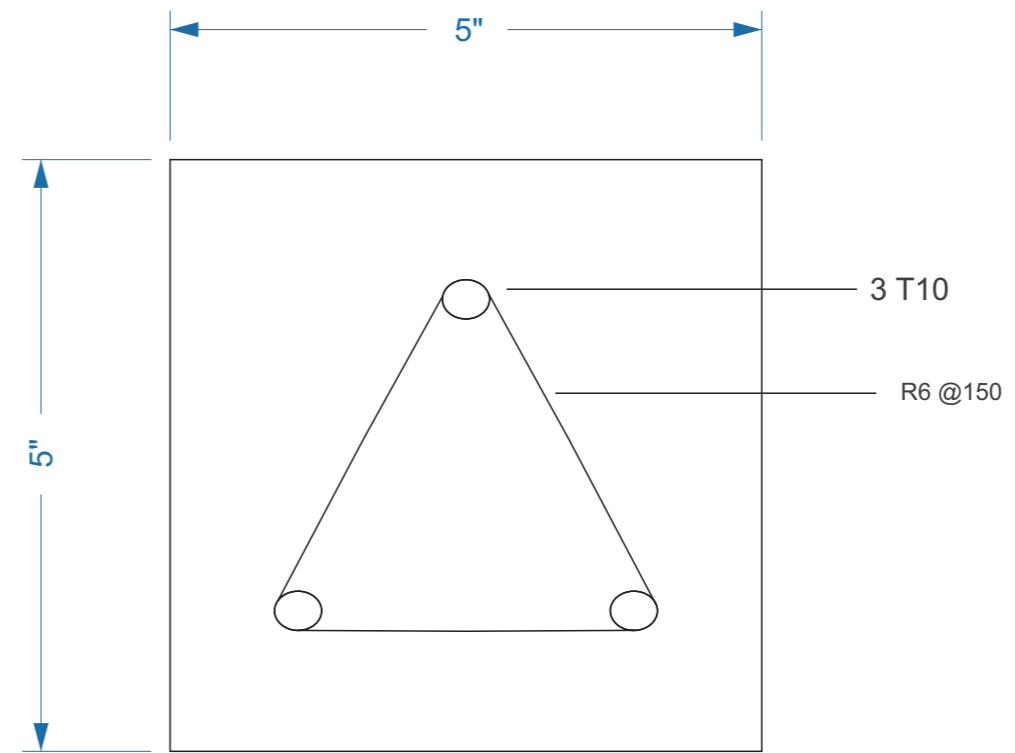

13 **FLAG POST**
All measures in Millimeter (MM)

Legend

- 4" dia. Sewer Pipe (Class 5 or Higher)
- 3" dia. Sewer Pipe (Class 5 or Higher)
- 1" dia. Well Water Pipe (Higher Pressure)
- 1" dia. Water Supply Pipe (Higher Pressure)
- - - 1/2" dia. Well Water Pipe (Higher Pressure)
- 1/2" dia. Stop Valve
- 1/2" dia. Water Tap
- 3" Floor Water Trap

14

PLUMBING LAYOUT

Not to Scale

Legend

-  Ceiling Mounted Surface Round LED Panel Light 22W
-  Ceiling Mounted Rectangular LED Panel Light 24" 80-85W
-  Wall Mounted Outdoor Weatherproof 22W Bulb
-  Outdoor In-Ground warm LED Light 22W
-  Underground Spot Light 3W warm white
-  Outdoor Wall Mounted Gate LED Light 22W
-  House Hour Meter 3 Phase
-  Flush Mounted Distribution Box
-  Wall Mounted Distribution Box
-  Socket Outlet 13A (Single Gang switch in 2 Gangs Link Mounting Box)
-  Socket Outlet 15A @ High Level
-  Socket Outlet 13A Universal (Floor Mounted)
-  Single Socket Outlet 13A Universal Waterproof
-  Single Gang Switch
-  2 Gang Switch
-  3 Gang Switch
-  4 Gang Switch
-  Ceiling Fan

FOUNDATION BEAM / LINTEL BEAM

COLUMN 5" x 5"

18

DECORATION DETAILS
Not to Scale

19

ROOF TRUSS STRUCTURAL
Not to Scale