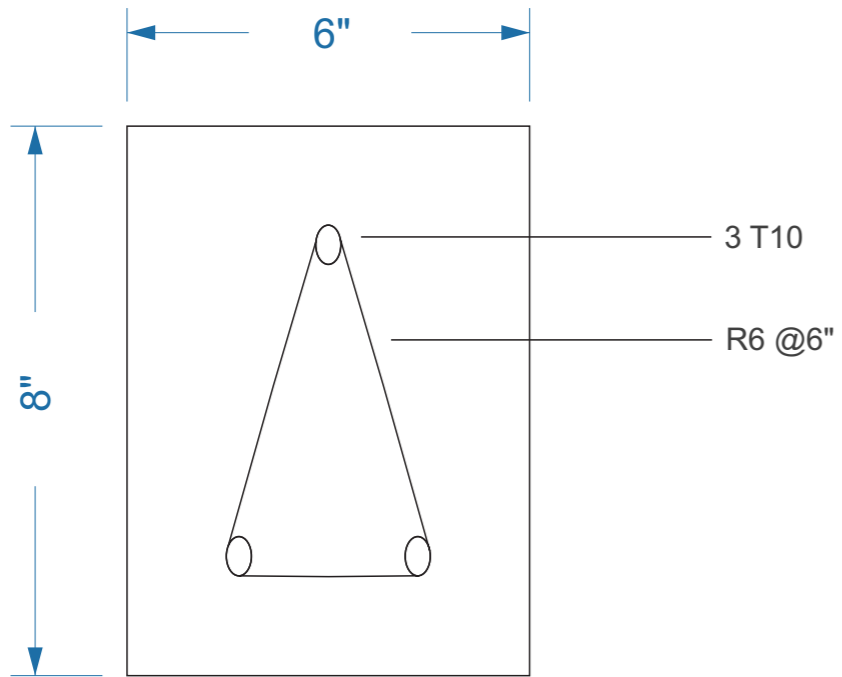

13 **FLAG POST**
All measures in Millimeter (MM)

Legend

- 4" dia. Sewer Pipe (Class 5 or Higher)
- 3" dia. Sewer Pipe (Class 5 or Higher)
- 1" dia. Well Water Pipe (Higher Pressure)
- 1" dia. Water Supply Pipe (Higher Pressure)
- - - 1/2" dia. Well Water Pipe (Higher Pressure)
- 1/2" dia. Stop Valve
- 1/2" dia. Water Tap
- 3" Floor Water Trap

14

PLUMBING LAYOUT

Not to Scale

Legend

-  Ceiling Mounted Surface Round LED Panel Light 22W
-  Ceiling Mounted Rectangular LED Panel Light 24" 80-85W
-  Wall Mounted Outdoor Weatherproof 22W Bulb
-  Outdoor In-Ground warm LED Light 22W
-  Underground Spot Light 3W warm white
-  Outdoor Wall Mounted Gate LED Light 22W
-  House Hour Meter 3 Phase
-  Flush Mounted Distribution Box
-  Wall Mounted Distribution Box
-  Socket Outlet 13A (Single Gang switch in 2 Gangs Link Mounting Box)
-  Socket Outlet 15A @ High Level
-  Socket Outlet 13A Universal (Floor Mounted)
-  Single Socket Outlet 13A Universal Waterproof
-  Single Gang Switch
-  2 Gang Switch
-  3 Gang Switch
-  4 Gang Switch
-  Ceiling Fan

FOUNDATION BEAM / LINTEL BEAM

COLUMN 5" x 5"

18

DECORATION DETAILS
Not to Scale

19

ROOF TRUSS STRUCTURAL
Not to Scale