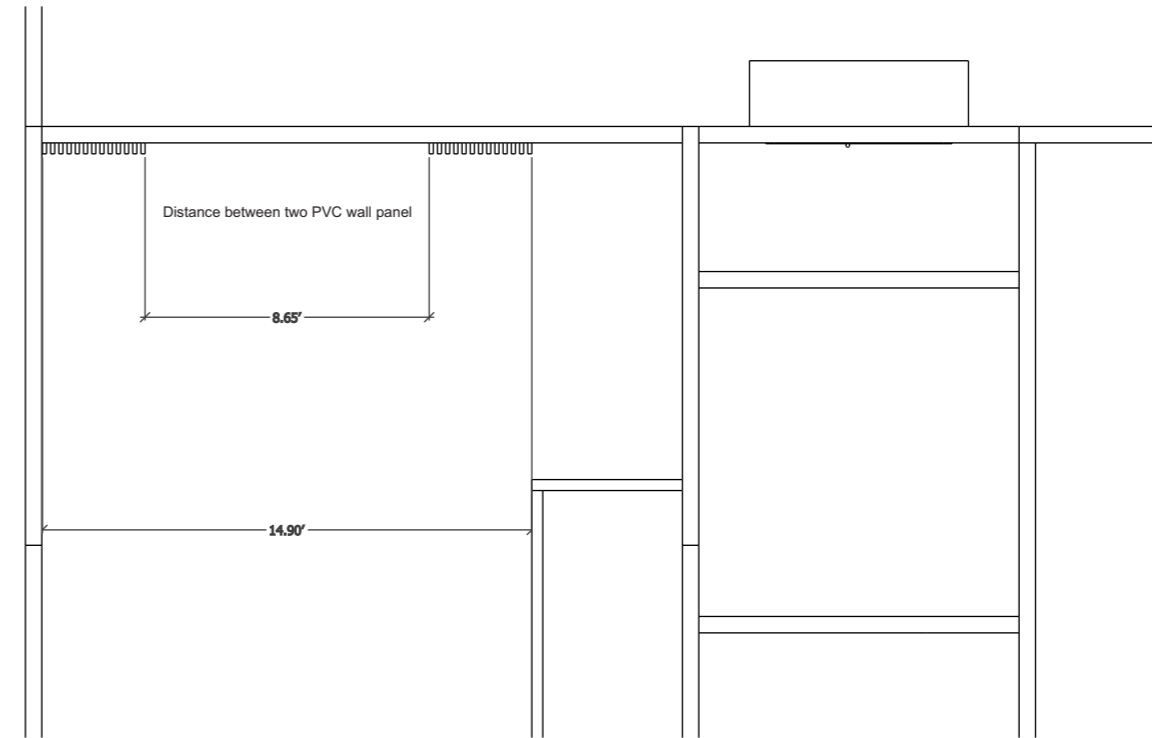

14

PLUMBING LAYOUT

Not to Scale

Legend

-  Ceiling Mounted Surface Round LED Panel Light 22W
-  Ceiling Mounted Rectangular LED Panel Light 24" 80-85W
-  Wall Mounted Outdoor Weatherproof 22W Bulb
-  Outdoor In-Ground warm LED Light 22W
-  Underground Spot Light 3W warm white
-  Outdoor Wall Mounted Gate LED Light 22W
-  House Hour Meter 3 Phase
-  Flush Mounted Distribution Box
-  Wall Mounted Distribution Box
-  Socket Outlet 13A (Single Gang switch in 2 Gangs Link Mounting Box)
-  Socket Outlet 15A @ High Level
-  Socket Outlet 13A Universal (Floor Mounted)
-  Single Socket Outlet 13A Universal Waterproof
-  Single Gang Switch
-  2 Gang Switch
-  3 Gang Switch
-  4 Gang Switch
-  Ceiling Fan

FOUNDATION BEAM / LINTEL BEAM

COLUMN 5" x 5"

18

DECORATION DETAILS
Not to Scale

19

ROOF TRUSS STRUCTURAL
Not to Scale