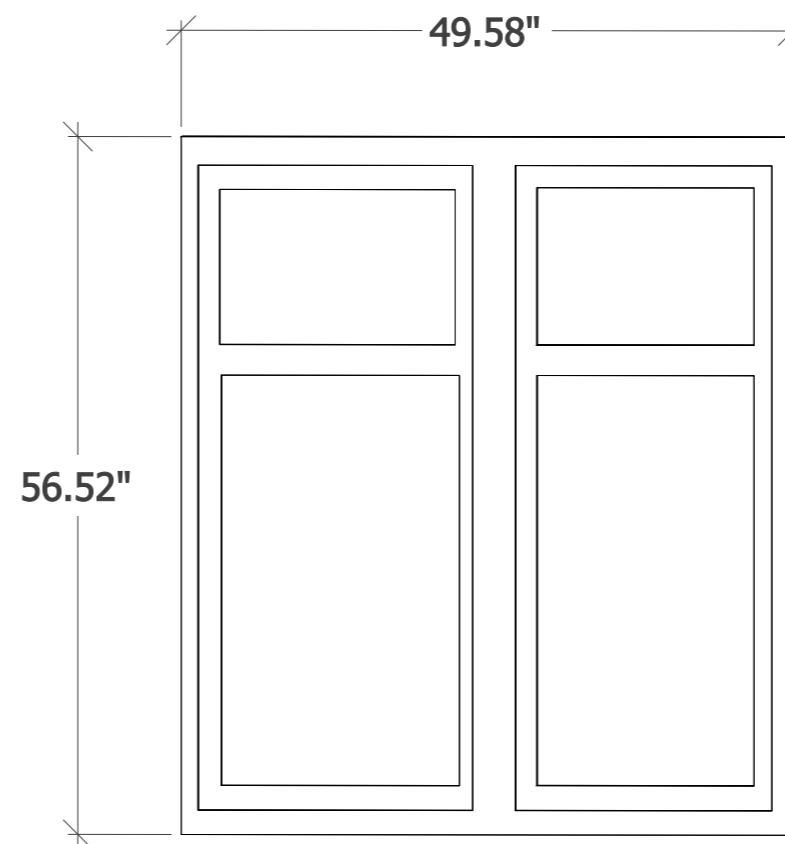

Two Panels Window with Fan Light (Council Provided)

6

DOOR PLAN
Not to Scale