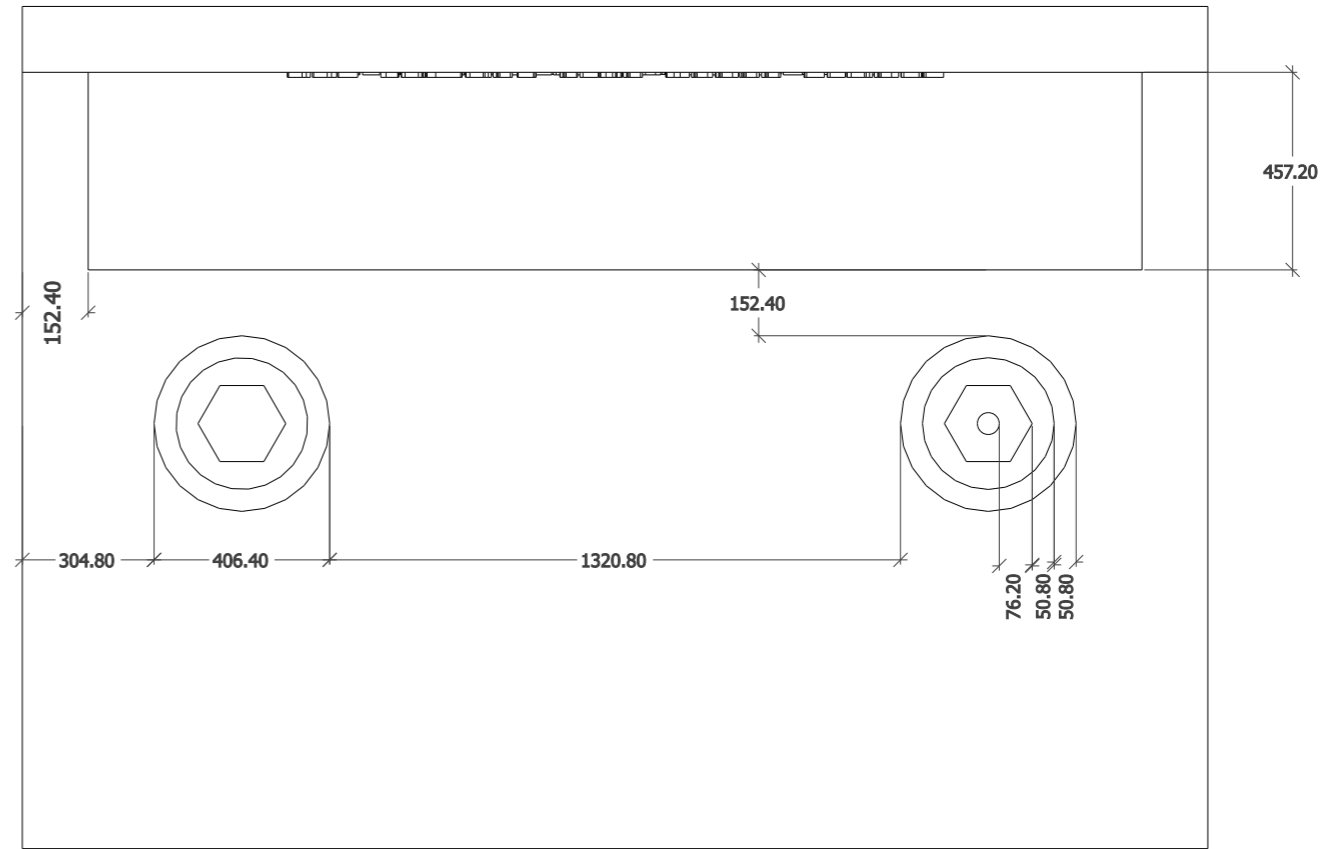

New Extension Building

9 BUILDING STRUCTURE
Not to Scale

10

PORTICO STRUCTURE

All measures in Millimeter (MM)

11 **PORTICO STRUCTURE**
All measures in Millimeter (MM)

12 **GATE**
All measures in Millimeter (MM)

13 **FLAG POST**
All measures in Millimeter (MM)

Legend

- 4" dia. Sewer Pipe (Class 5 or Higher)
- 3" dia. Sewer Pipe (Class 5 or Higher)
- 1" dia. Well Water Pipe (Higher Pressure)
- 1" dia. Water Supply Pipe (Higher Pressure)
- - - 1/2" dia. Well Water Pipe (Higher Pressure)
- 1/2" dia. Stop Valve
- 1/2" dia. Water Tap
- 3" Floor Water Trap