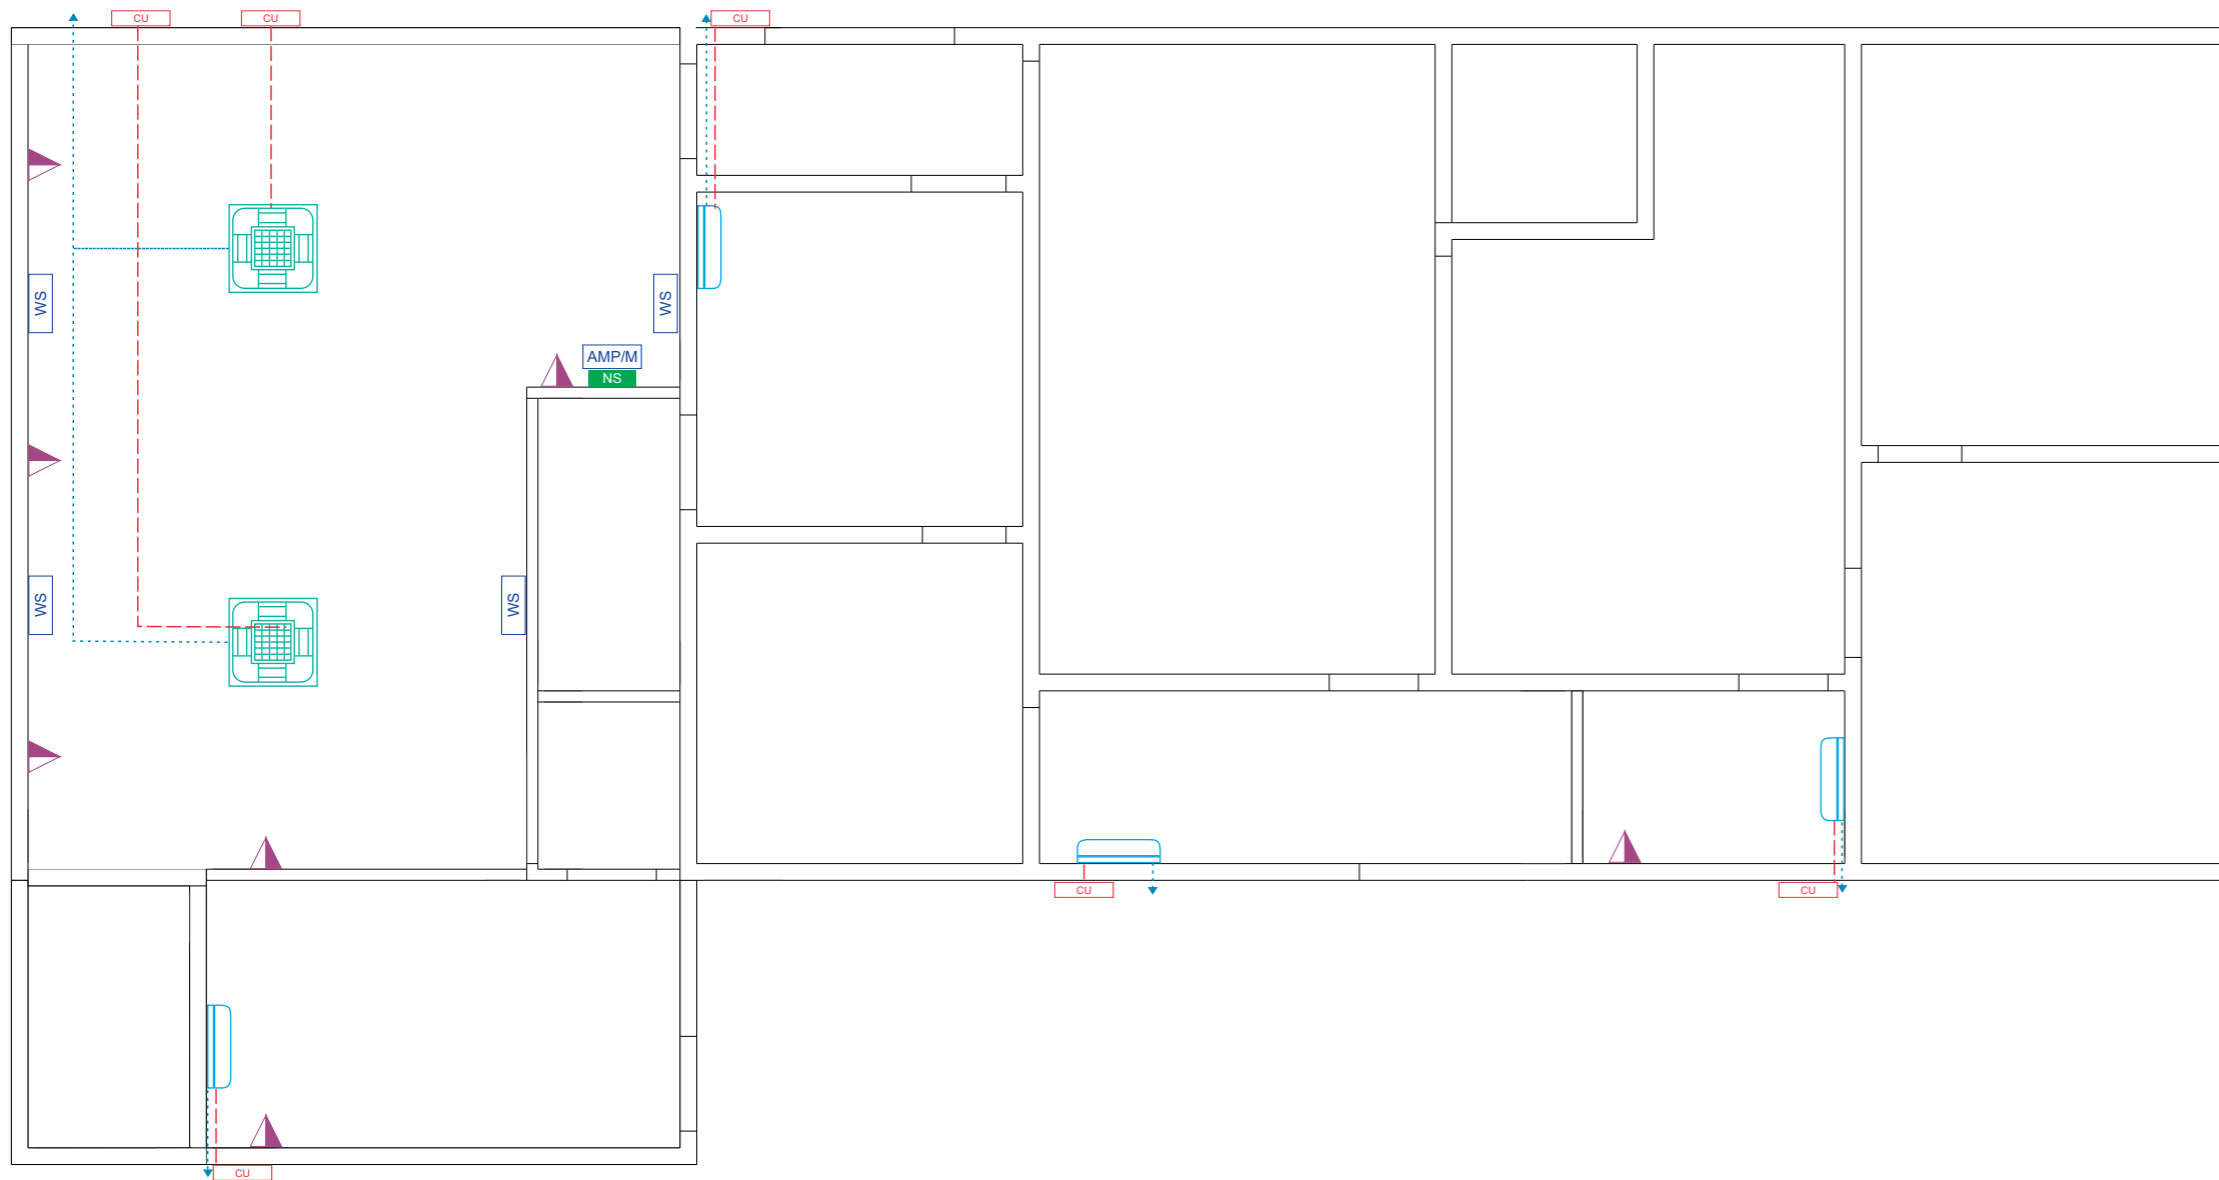

14

PLUMBING LAYOUT

Not to Scale

Legend

-  Ceiling Mounted Surface Round LED Panel Light 22W
-  Ceiling Mounted Rectangular LED Panel Light 24" 80-85W
-  Wall Mounted Outdoor Weatherproof 22W Bulb
-  Outdoor In-Ground warm LED Light 22W
-  Underground Spot Light 3W warm white
-  Outdoor Wall Mounted Gate LED Light 22W
-  House Hour Meter 3 Phase
-  Flush Mounted Distribution Box
-  Wall Mounted Distribution Box
-  Socket Outlet 13A (Single Gang switch in 2 Gangs Link Mounting Box)
-  Socket Outlet 15A @ High Level
-  Socket Outlet 13A Universal (Floor Mounted)
-  Single Socket Outlet 13A Universal Waterproof
-  Single Gang Switch
-  2 Gang Switch
-  3 Gang Switch
-  4 Gang Switch
-  Ceiling Fan

FOUNDATION BEAM / LINTEL BEAM

COLUMN 5" x 5"

18

DECORATION DETAILS
Not to Scale

19

ROOF TRUSS STRUCTURAL
Not to Scale