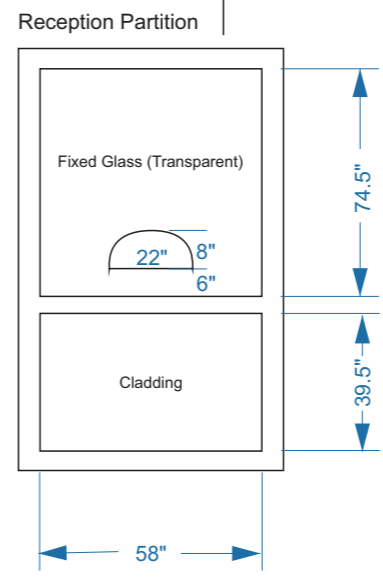

projects@uligan.gov.mv

**Council Idhaaraage
Extension
Masakkaiy**

- Legend**
- 5" x 5" Column
 - Foundation
 - Partition

1 FOUNDATION PLAN
Not to Scale

2

FRONT ELAVATION
Not to Scale

3

ISOMETRIC ELEVATION

Not to Scale

-  Door
-  Sliding Door
-  Double Swing Door
-  Toilet Door
-  Window (Fixed Glass)
-  Three Panels Window
-  Fan Light
-  Two Panels Window
-  Three Panels Window Without Fan Light

4

FLOOR PLAN
Not to Scale

13 **FLAG POST**
All measures in Millimeter (MM)

Legend

- 4" dia. Sewer Pipe (Class 5 or Higher)
- 3" dia. Sewer Pipe (Class 5 or Higher)
- 1" dia. Well Water Pipe (Higher Pressure)
- 1" dia. Water Supply Pipe (Higher Pressure)
- - - 1/2" dia. Well Water Pipe (Higher Pressure)
- 1/2" dia. Stop Valve
- 1/2" dia. Water Tap
- 3" Floor Water Trap

FOUNDATION BEAM / LINTEL BEAM

COLUMN 5" x 5"

18

DECORATION DETAILS
Not to Scale

19

ROOF TRUSS STRUCTURAL
Not to Scale