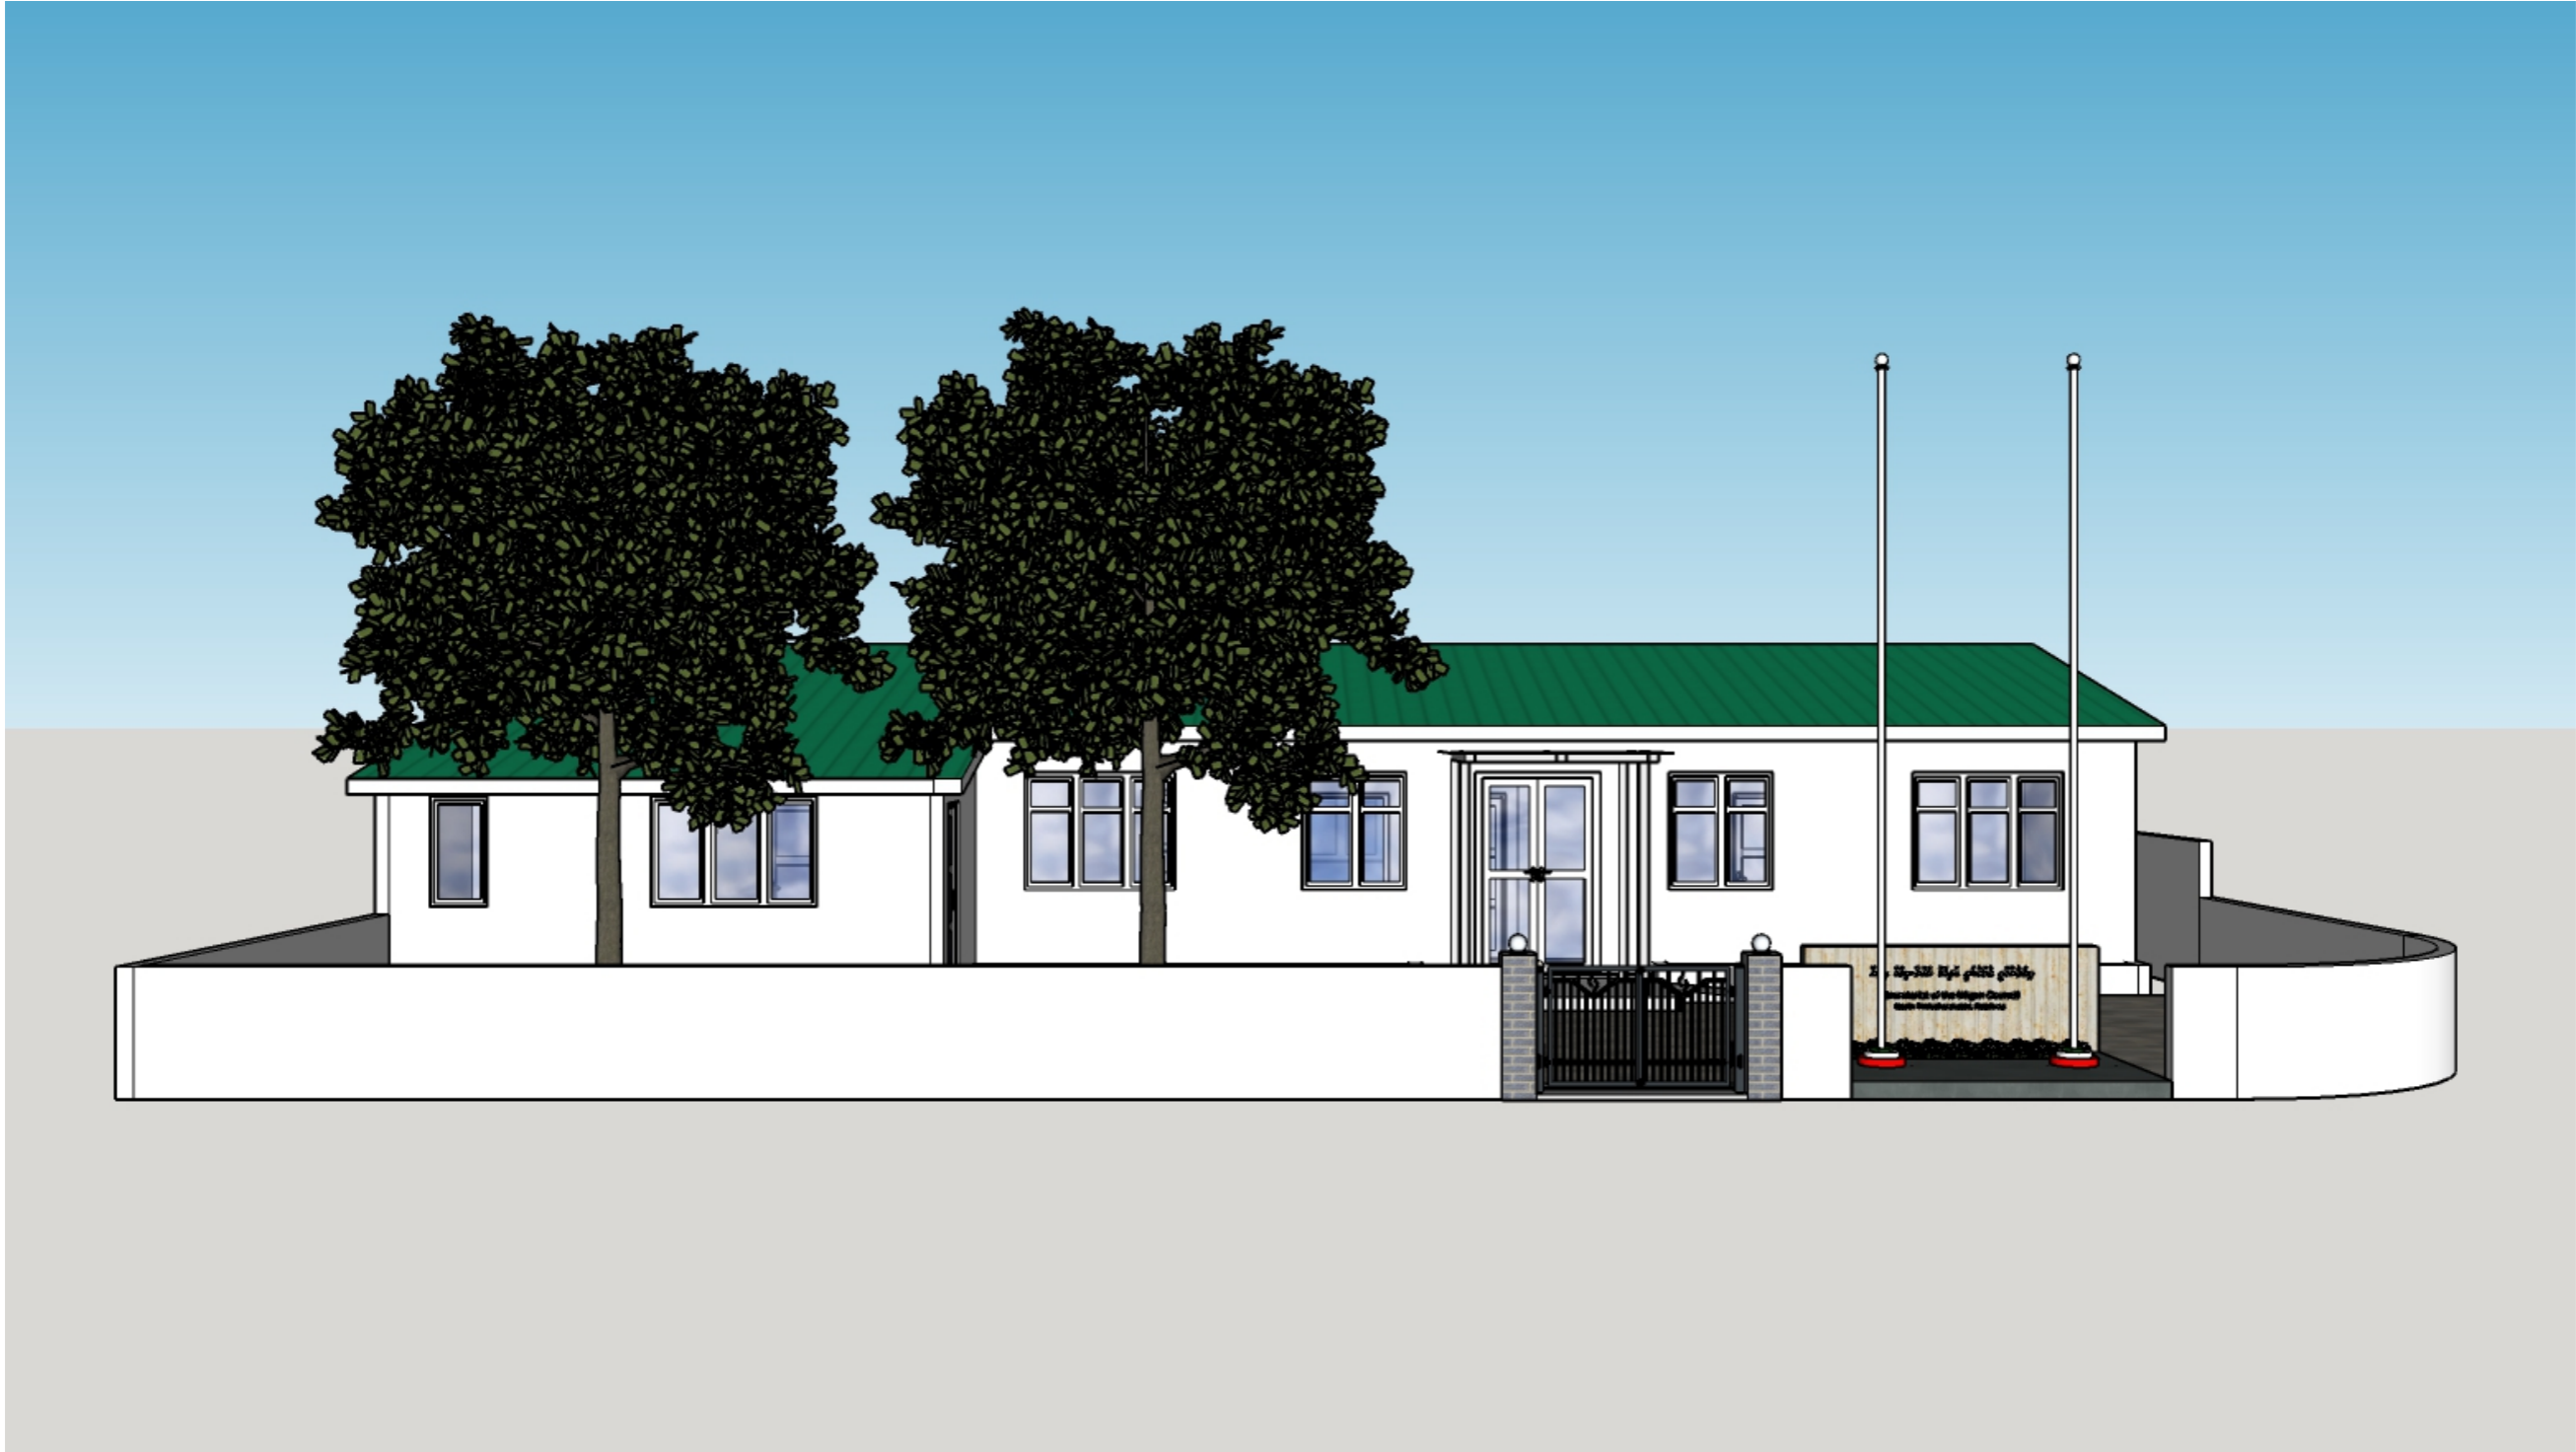

projects@uligan.gov.mv

**Council Idhaaraage
Extension
Masakkaiy**

- Legend**
- 5" x 5" Column
 - Foundation
 - Partition

1 FOUNDATION PLAN
Not to Scale

2

FRONT ELAVATION
Not to Scale

3

ISOMETRIC ELEVATION

Not to Scale

-  Door
-  Sliding Door
-  Double Swing Door
-  Toilet Door
-  Window (Fixed Glass)
-  Three Panels Window
-  Fan Light
-  Two Panels Window
-  Three Panels Window Without Fan Light

4

FLOOR PLAN
Not to Scale

FOUNDATION BEAM / LINTEL BEAM

COLUMN 5" x 5"

18

DECORATION DETAILS
Not to Scale

19

ROOF TRUSS STRUCTURAL
Not to Scale