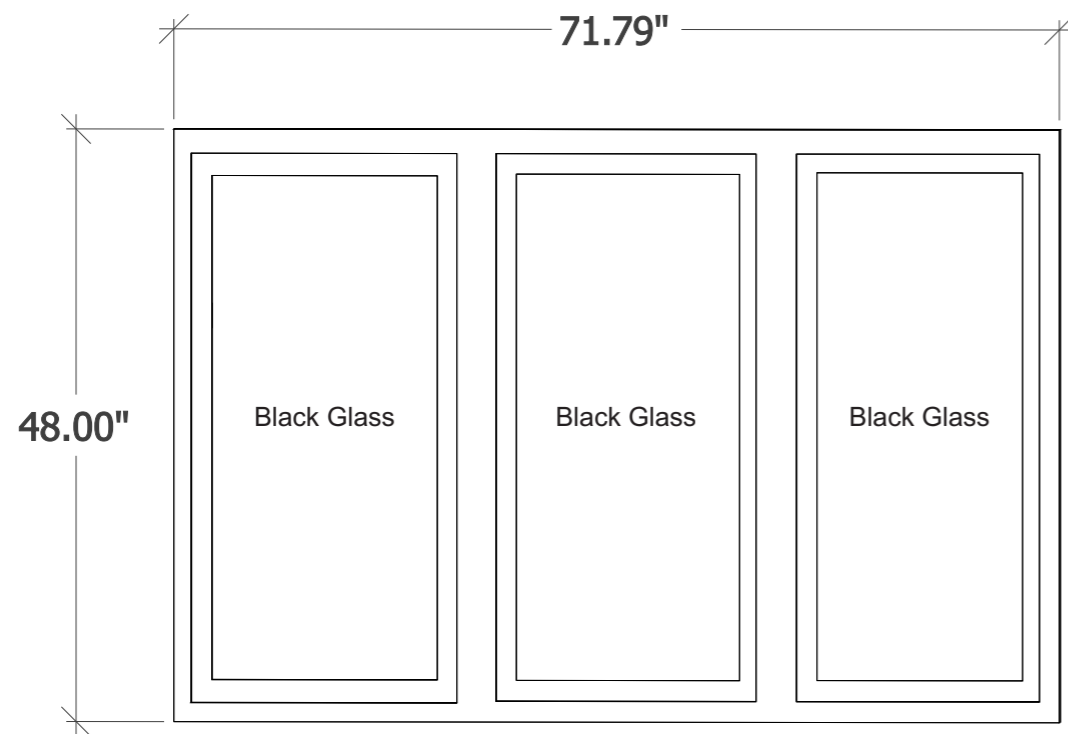

Frame material is Aluminum White Powder Coated

Panel material is Cladding White

Panel material is Cladding White and Transparent Glass

Panel material is Black Glass

Panel material is Black Glass

5

DOOR PLAN
Not to Scale