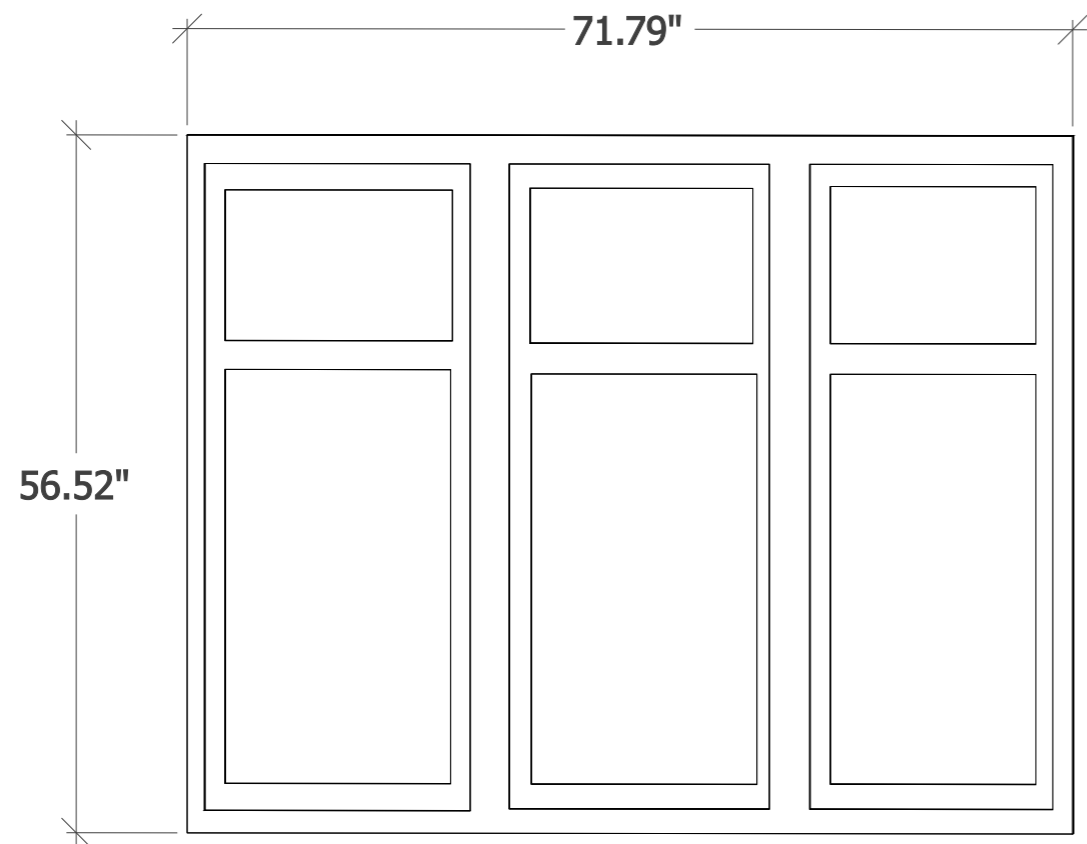

Three Panels Window with Fan Light (Council Provided)