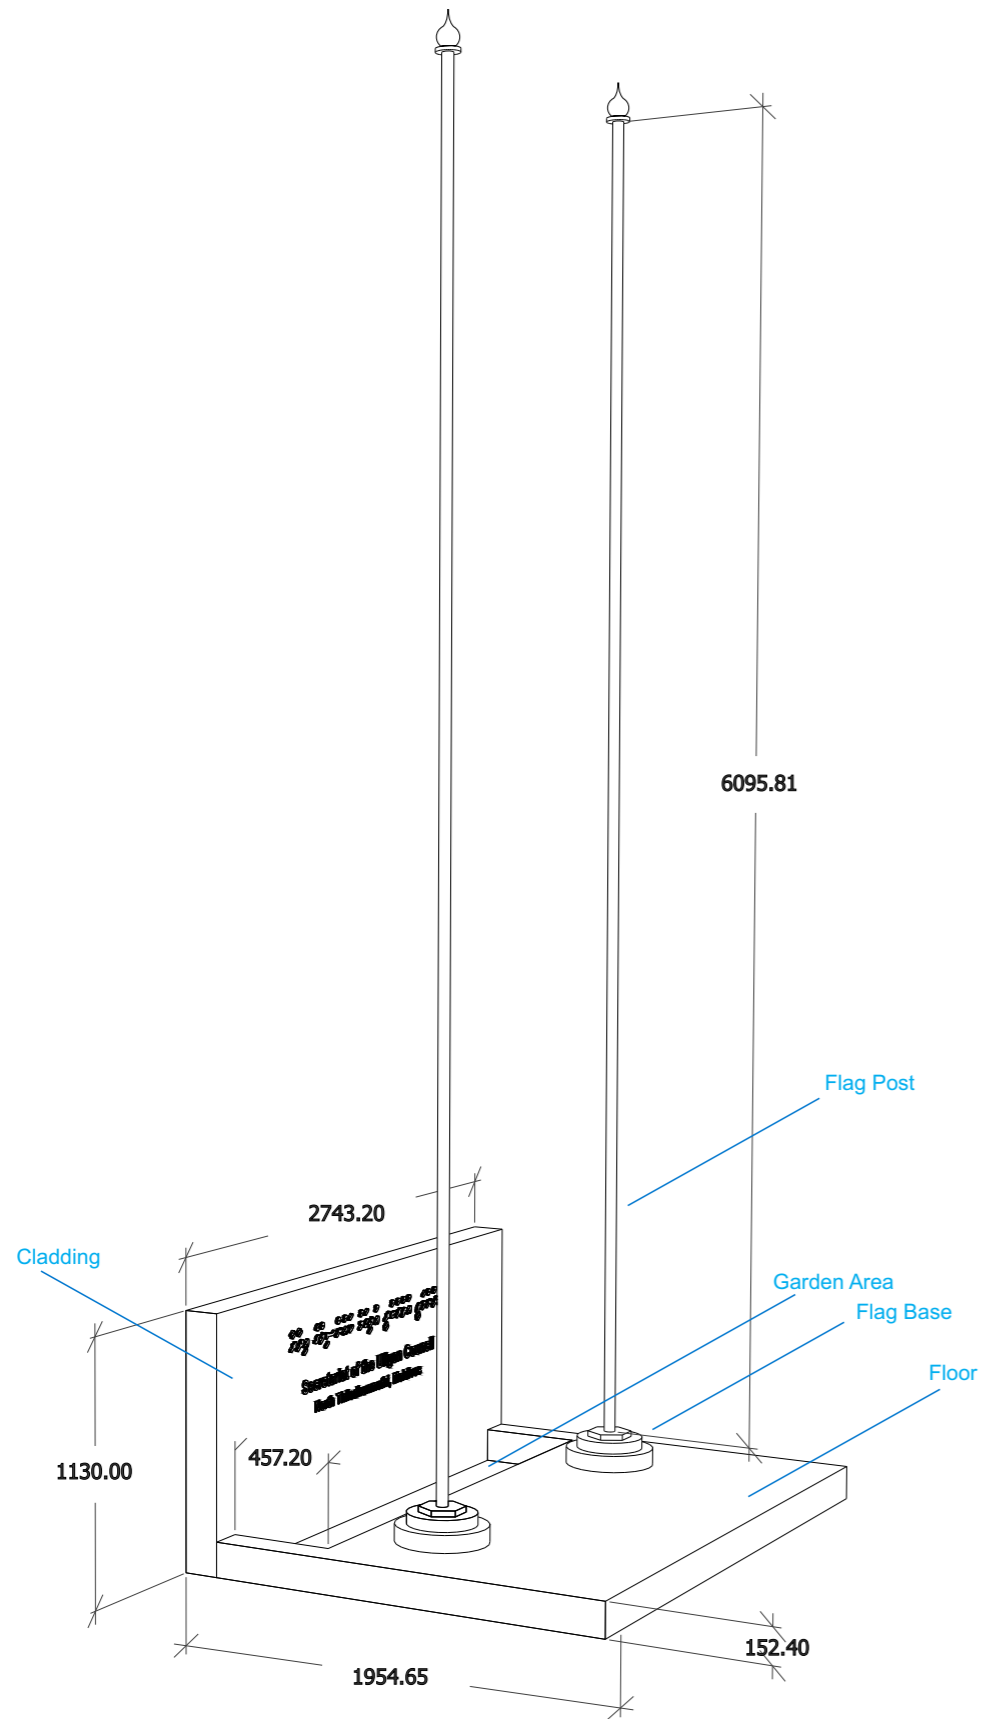

Three Panels Window with Fan Light (Council Provided)

Two Panels Window with Fan Light (Council Provided)

6

DOOR PLAN
Not to Scale

7 ROOF STRUCTURE
Not to Scale

8

ROOFING

Not to Scale

New Extension Building

9 BUILDING STRUCTURE
Not to Scale

10

PORTICO STRUCTURE

All measures in Millimeter (MM)

11 **PORTICO STRUCTURE**
All measures in Millimeter (MM)

12 **GATE**
All measures in Millimeter (MM)

13 **FLAG POST**
All measures in Millimeter (MM)

Legend

- 4" dia. Sewer Pipe (Class 5 or Higher)
- 3" dia. Sewer Pipe (Class 5 or Higher)
- 1" dia. Well Water Pipe (Higher Pressure)
- 1" dia. Water Supply Pipe (Higher Pressure)
- - - 1/2" dia. Well Water Pipe (Higher Pressure)
- 1/2" dia. Stop Valve
- 1/2" dia. Water Tap
- 3" Floor Water Trap

14

PLUMBING LAYOUT

Not to Scale

Legend

-  Ceiling Mounted Surface Round LED Panel Light 22W
-  Ceiling Mounted Rectangular LED Panel Light 24" 80-85W
-  Wall Mounted Outdoor Weatherproof 22W Bulb
-  Outdoor In-Ground warm LED Light 22W
-  Underground Spot Light 3W warm white
-  Outdoor Wall Mounted Gate LED Light 22W
-  House Hour Meter 3 Phase
-  Flush Mounted Distribution Box
-  Wall Mounted Distribution Box
-  Socket Outlet 13A (Single Gang switch in 2 Gangs Link Mounting Box)
-  Socket Outlet 15A @ High Level
-  Socket Outlet 13A Universal (Floor Mounted)
-  Single Socket Outlet 13A Universal Waterproof
-  Single Gang Switch
-  2 Gang Switch
-  3 Gang Switch
-  4 Gang Switch
-  Ceiling Fan