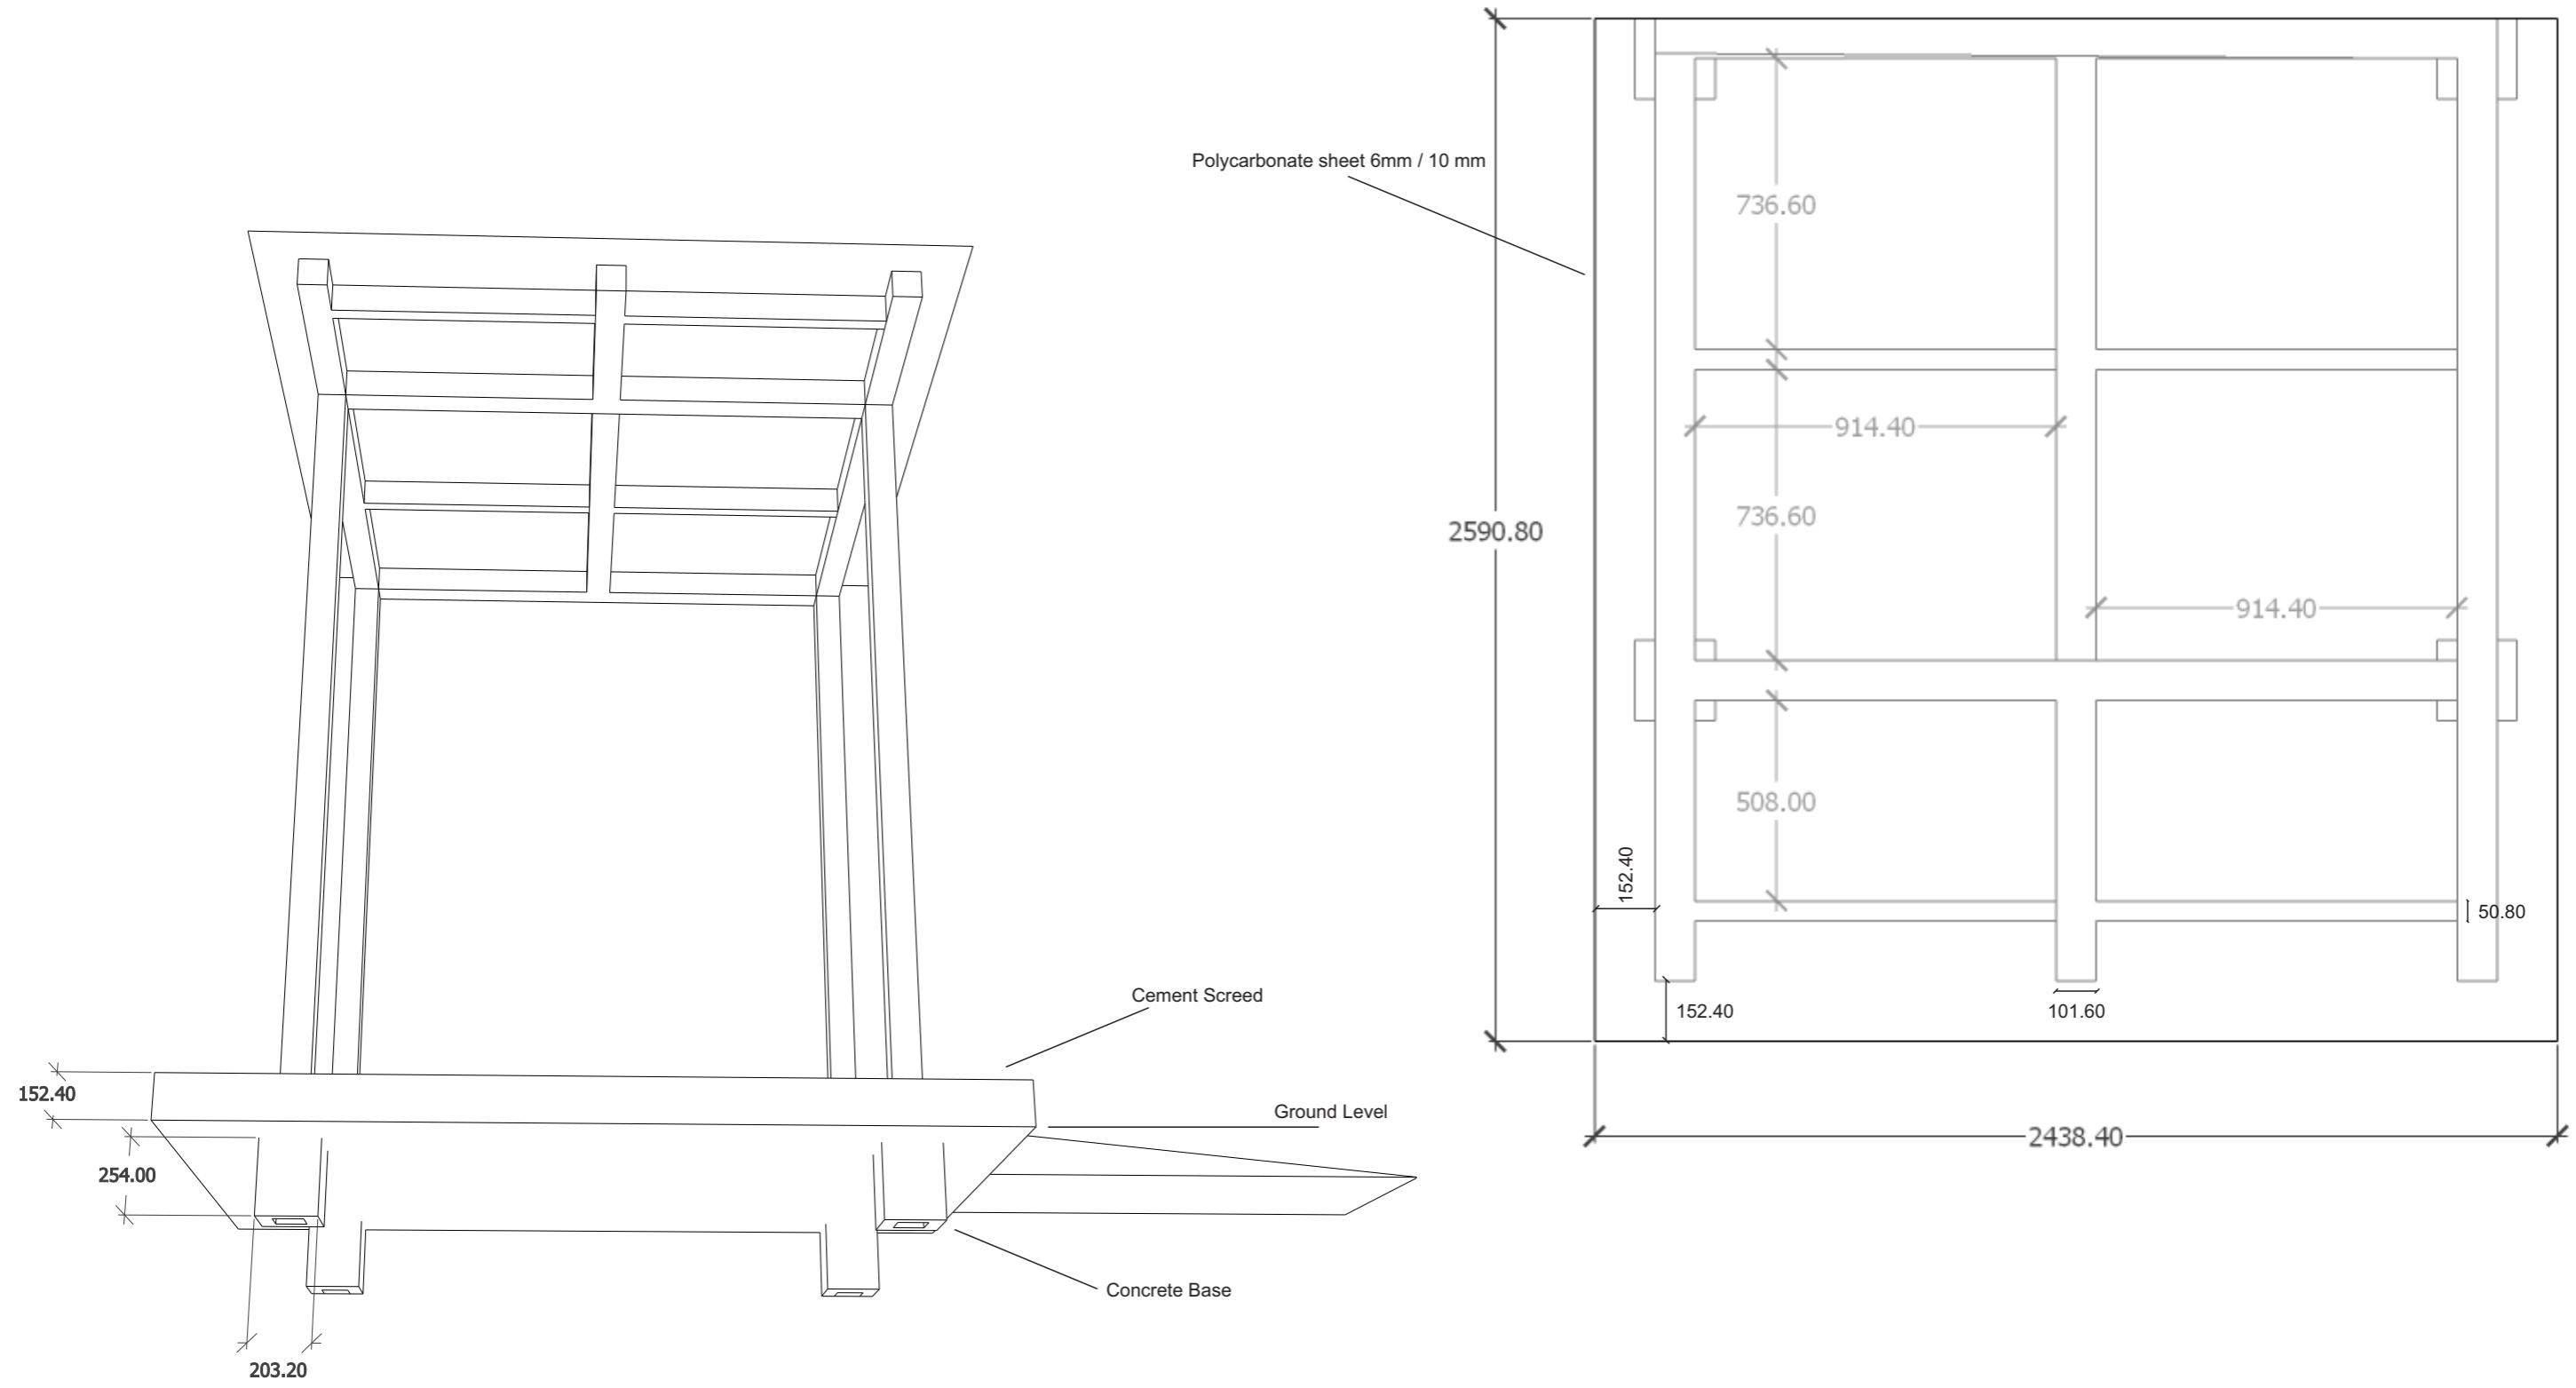

New Extension Building

9 BUILDING STRUCTURE
Not to Scale

10

PORTICO STRUCTURE

All measures in Millimeter (MM)

11 **PORTICO STRUCTURE**
All measures in Millimeter (MM)

12 **GATE**
All measures in Millimeter (MM)

13 **FLAG POST**
All measures in Millimeter (MM)

Legend

- 4" dia. Sewer Pipe (Class 5 or Higher)
- 3" dia. Sewer Pipe (Class 5 or Higher)
- 1" dia. Well Water Pipe (Higher Pressure)
- 1" dia. Water Supply Pipe (Higher Pressure)
- - - 1/2" dia. Well Water Pipe (Higher Pressure)
- 1/2" dia. Stop Valve
- 1/2" dia. Water Tap
- 3" Floor Water Trap