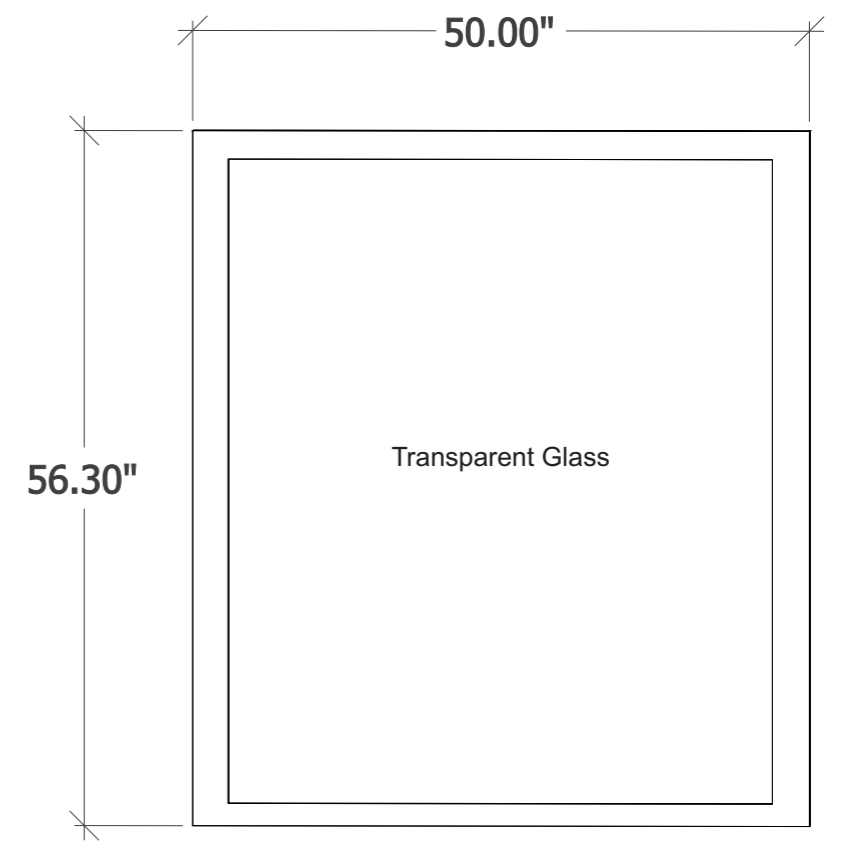

Window (Fixed Transparent Glass)
Frame material is
Aluminum White Powder Coated