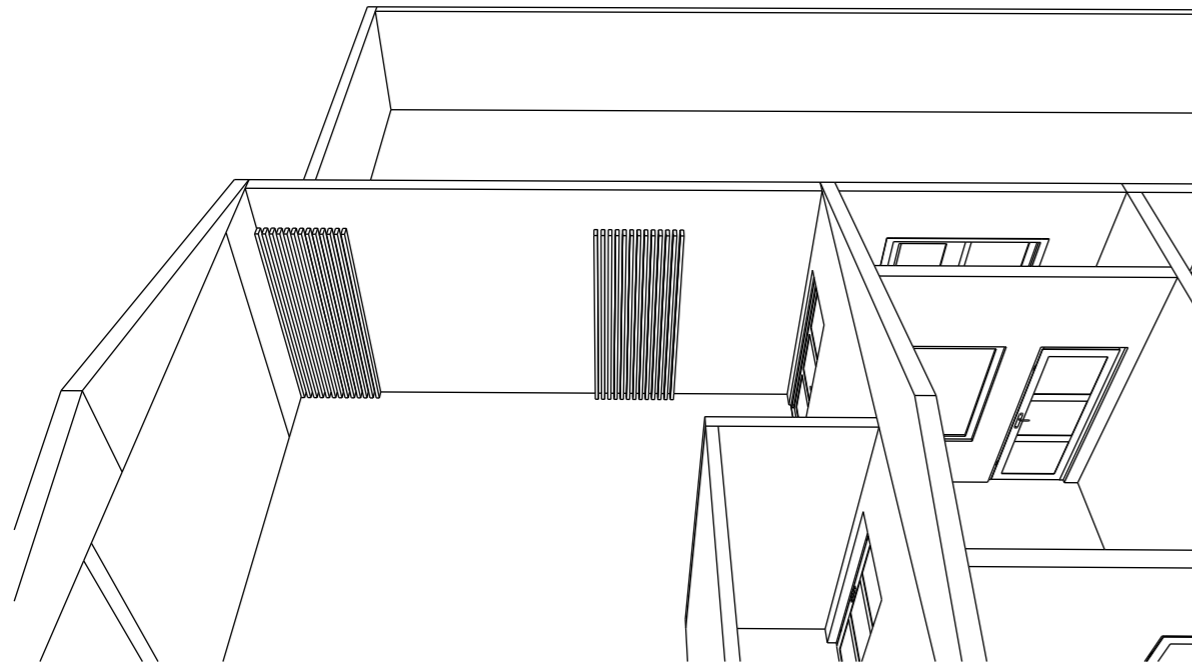

14

PLUMBING LAYOUT

Not to Scale

Legend

-  Ceiling Mounted Surface Round LED Panel Light 22W
-  Ceiling Mounted Rectangular LED Panel Light 24" 80-85W
-  Wall Mounted Outdoor Weatherproof 22W Bulb
-  Outdoor In-Ground warm LED Light 22W
-  Underground Spot Light 3W warm white
-  Outdoor Wall Mounted Gate LED Light 22W
-  House Hour Meter 3 Phase
-  Flush Mounted Distribution Box
-  Wall Mounted Distribution Box
-  Socket Outlet 13A (Single Gang switch in 2 Gangs Link Mounting Box)
-  Socket Outlet 15A @ High Level
-  Socket Outlet 13A Universal (Floor Mounted)
-  Single Socket Outlet 13A Universal Waterproof
-  Single Gang Switch
-  2 Gang Switch
-  3 Gang Switch
-  4 Gang Switch
-  Ceiling Fan

FOUNDATION BEAM / LINTEL BEAM

COLUMN 5" x 5"

18

DECORATION DETAILS
Not to Scale

19

ROOF TRUSS STRUCTURAL
Not to Scale