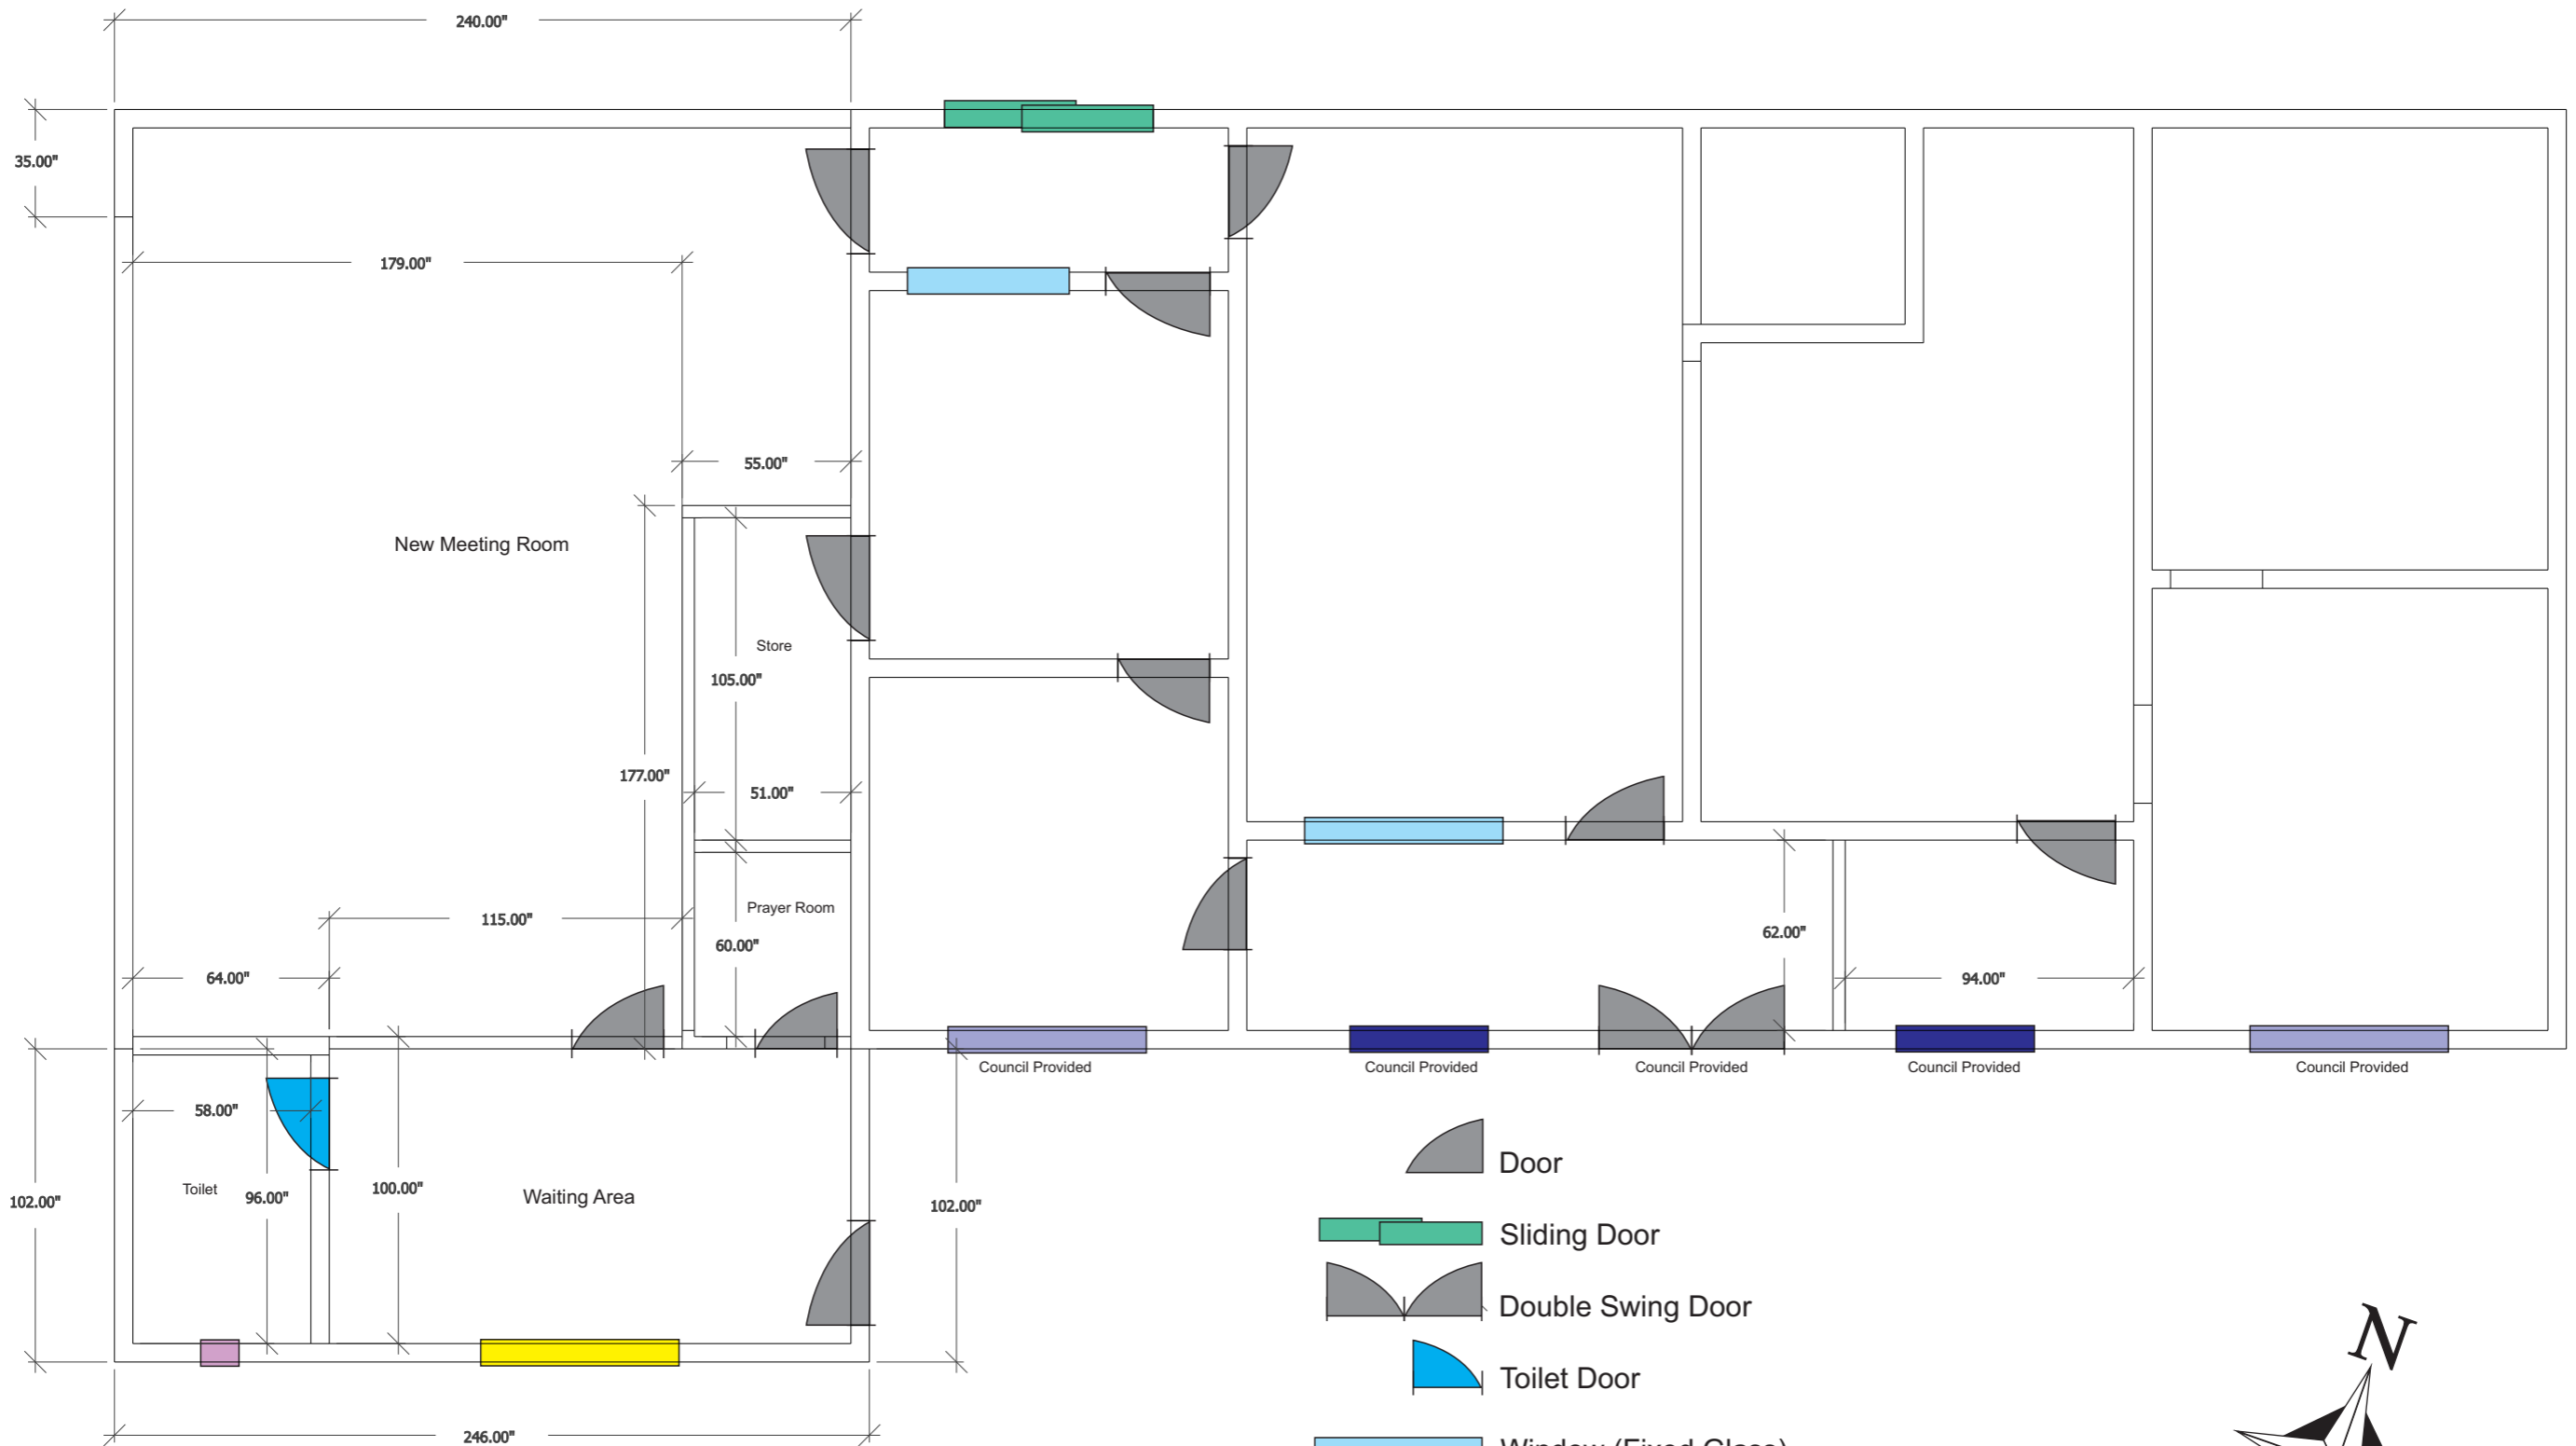

projects@uligan.gov.mv

**Council Idhaaraage
Extension
Masakkaiy**

- Legend**
- 5" x 5" Column
 - Foundation
 - Partition

1 FOUNDATION PLAN
Not to Scale

2

FRONT ELAVATION
Not to Scale

3

ISOMETRIC ELEVATION

Not to Scale

-  Door
-  Sliding Door
-  Double Swing Door
-  Toilet Door
-  Window (Fixed Glass)
-  Three Panels Window
-  Fan Light
-  Two Panels Window
-  Three Panels Window Without Fan Light

4

FLOOR PLAN
Not to Scale

Prayer Room & Store

Door

Sliding Door

Double Swing Door

Door with Fan Light (Council Provided)

Frame material is Aluminum White Powder Coated

Frame material is Aluminum White Powder Coated

Frame material is Aluminum White Powder Coated

FOUNDATION BEAM / LINTEL BEAM

COLUMN 5" x 5"

18

DECORATION DETAILS
Not to Scale

19

ROOF TRUSS STRUCTURAL
Not to Scale